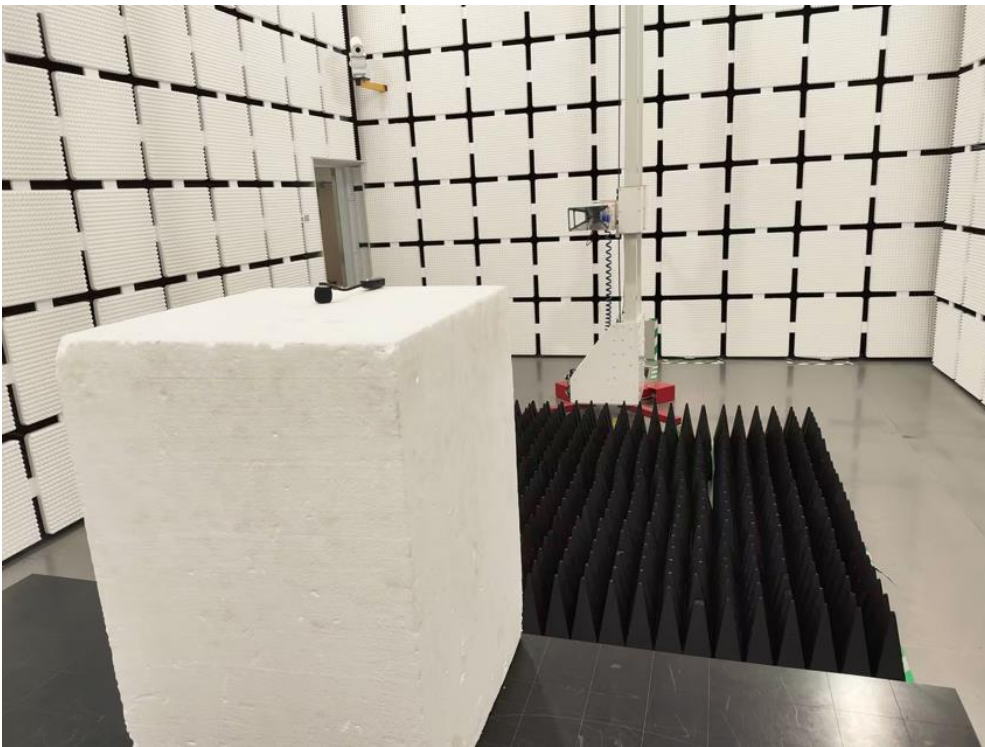

Appendix I Test Setup Photo

FCC ID: 2BC75-U-230

Spurious Radiation Emissions Test (<1G)

Spurious Radiation Emissions Test (>1G)

Conducted emission Test

-----End-----