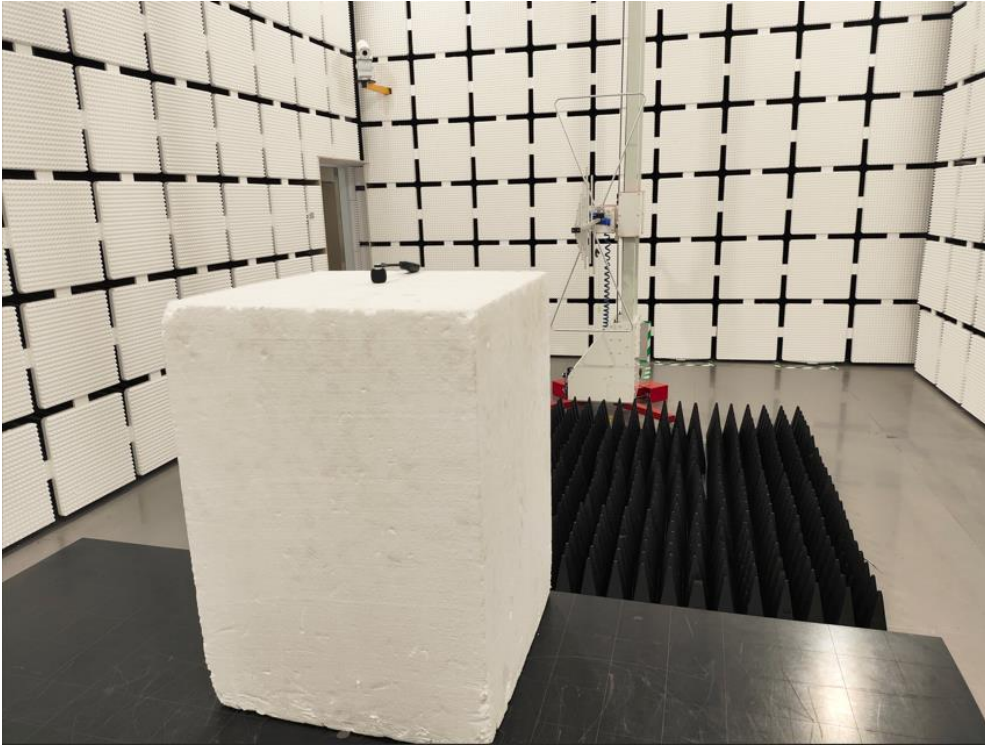

Appendix I Test Setup Photo

FCC ID: 2BC75-U-230

Spurious Radiation Emissions Test (<1G)

Spurious Radiation Emissions Test (>1G)

Conducted emission Test

-----End-----