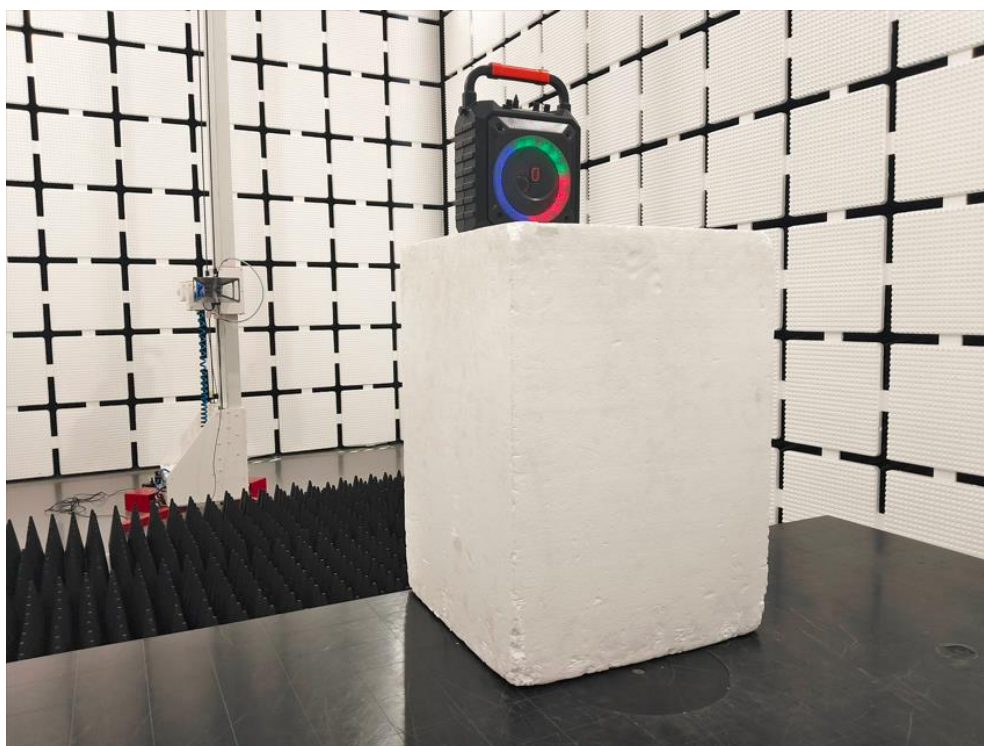

Appendix I Test Setup Photo

FCC ID: 2BC75-T17-T

Spurious Radiation Emissions Test (<1G)

Spurious Radiation Emissions Test (>1G)

Conducted emission Test

-----End-----