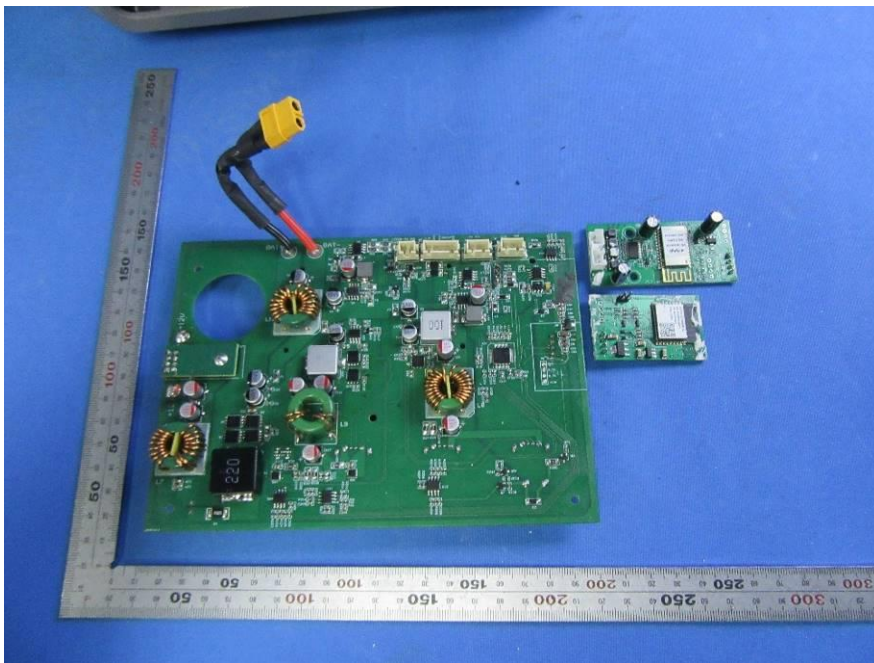

SGS-CSTC Standards Technical Services (Shanghai) Co., Ltd.

Page: 1 of 16

Internal Photos for SHCR2308001701BA

EUT Constructional Details (EUT Photos)

BT&BLE Antenna

WIFI Antenna