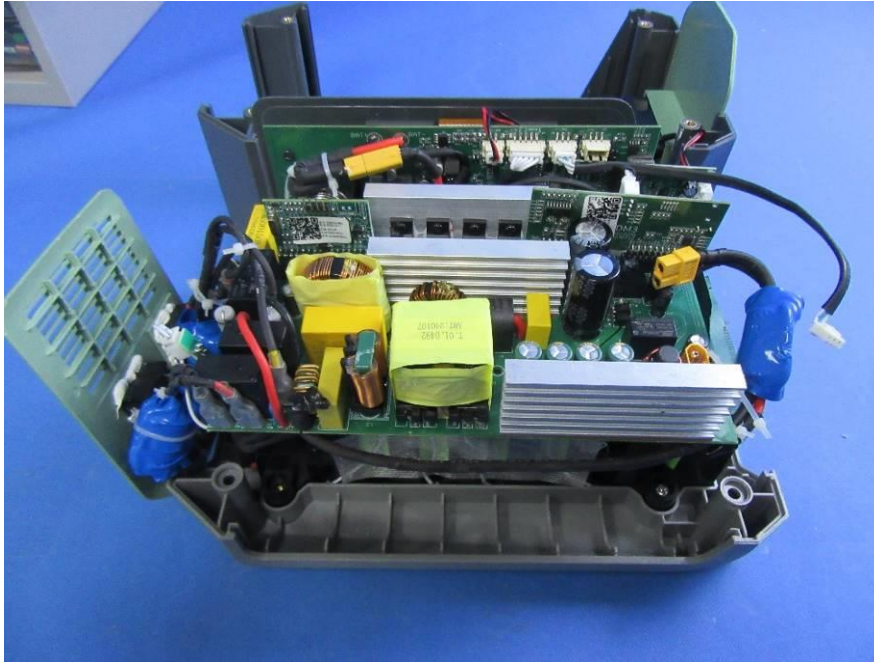

SGS-CSTC Standards Technical Services (Shanghai) Co., Ltd.

Page: 1 of 16

Internal Photos for SHCR2308001701BA

EUT Constructional Details (EUT Photos)

BT&BLE Antenna

WIFI Antenna