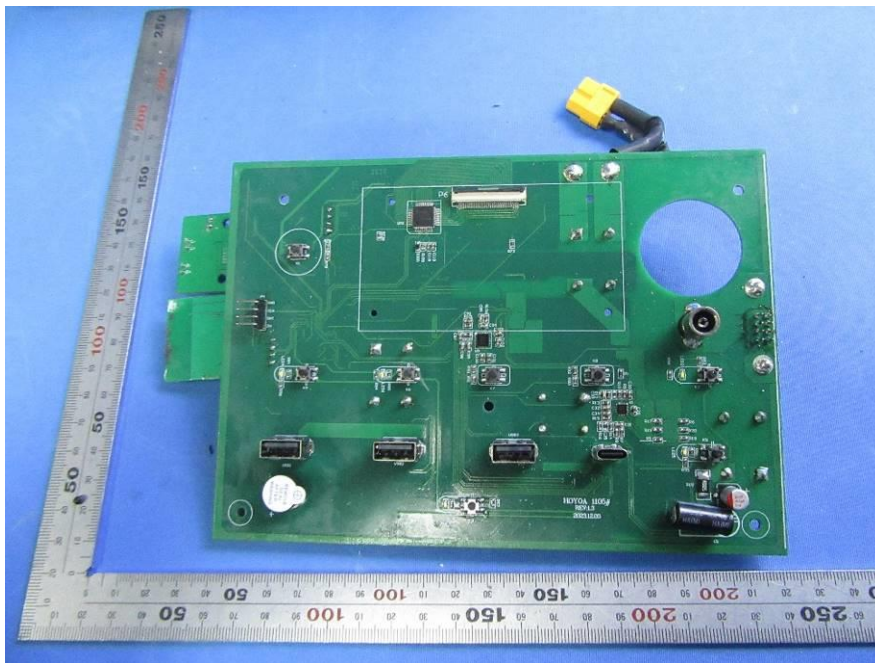

SGS-CSTC Standards Technical Services (Shanghai) Co., Ltd.

Page: 1 of 16

Internal Photos for SHCR2308001701BA

EUT Constructional Details (EUT Photos)

BT&BLE Antenna

WIFI Antenna