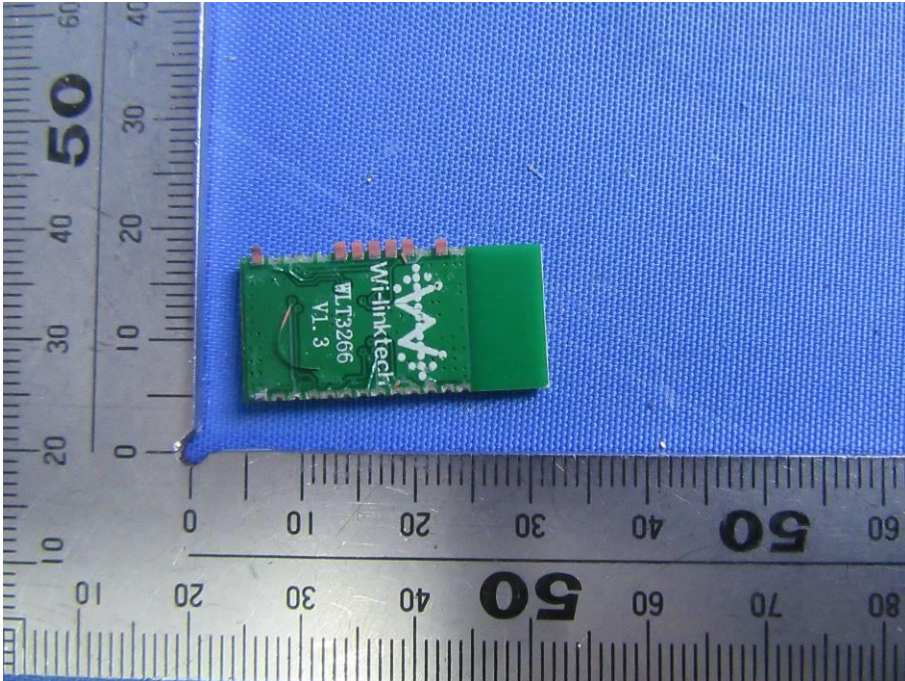

SGS-CSTC Standards Technical Services (Shanghai) Co., Ltd.

Page: 1 of 16

Internal Photos for SHCR2308001701BA

EUT Constructional Details (EUT Photos)

BT&BLE Antenna

WIFI Antenna