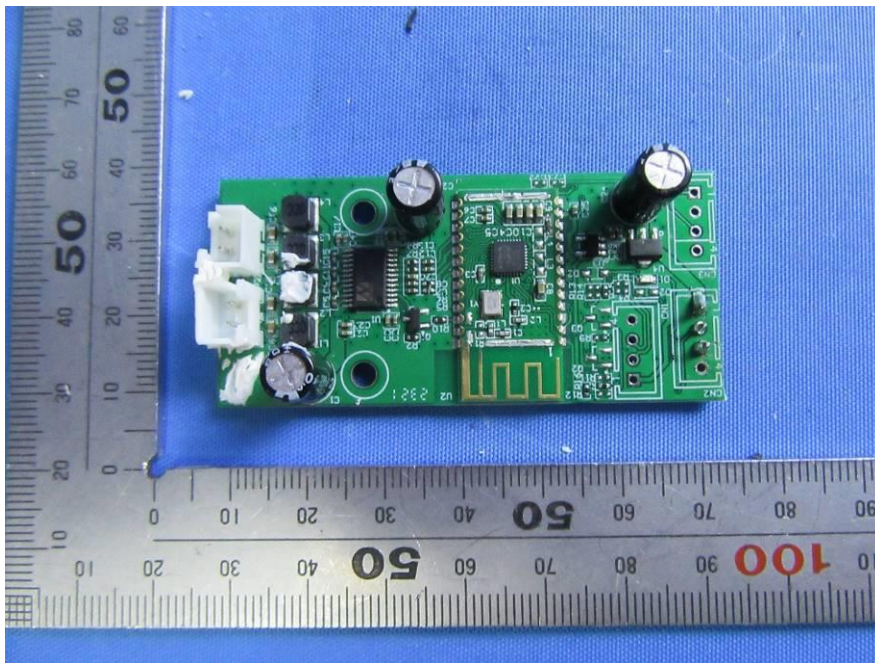

SGS-CSTC Standards Technical Services (Shanghai) Co., Ltd.

Page: 1 of 16

Internal Photos for SHCR2308001701BA

EUT Constructional Details (EUT Photos)

BT&BLE Antenna

WIFI Antenna