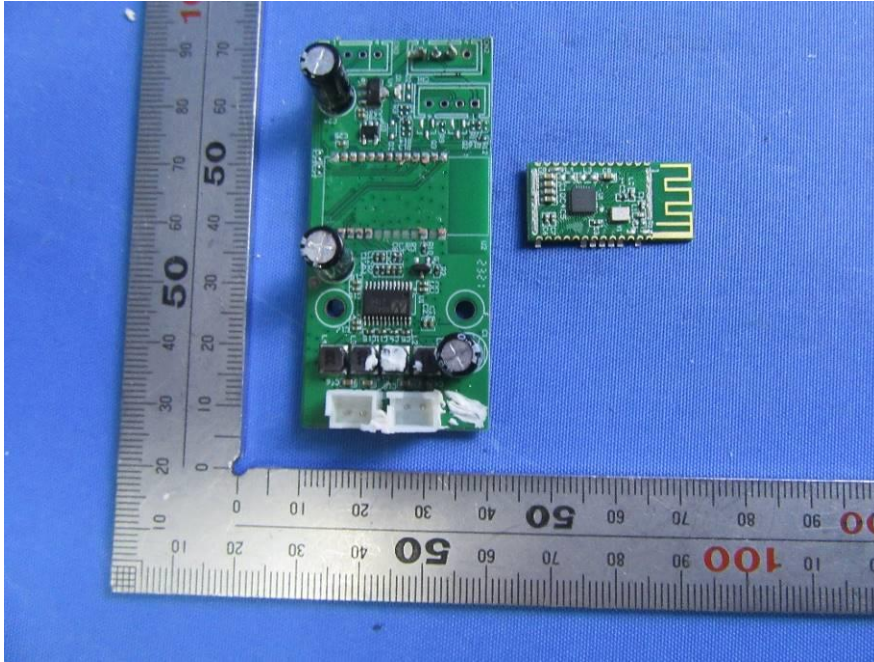

SGS-CSTC Standards Technical Services (Shanghai) Co., Ltd.

Page: 1 of 16

Internal Photos for SHCR2308001701BA

EUT Constructional Details (EUT Photos)

BT&BLE Antenna

WIFI Antenna