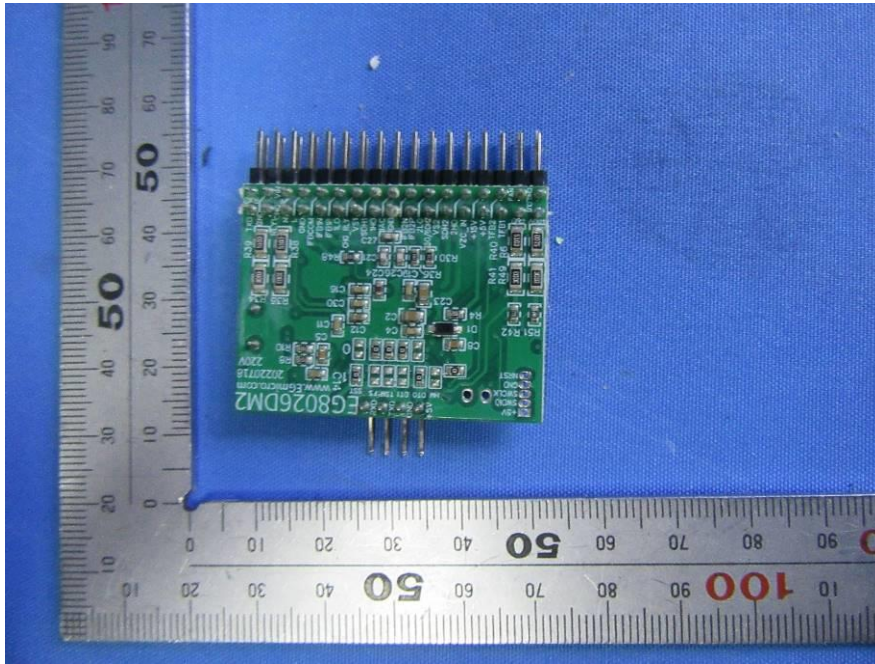

SGS-CSTC Standards Technical Services (Shanghai) Co., Ltd.

Page: 1 of 16

Internal Photos for SHCR2308001701BA

EUT Constructional Details (EUT Photos)

BT&BLE Antenna

WIFI Antenna