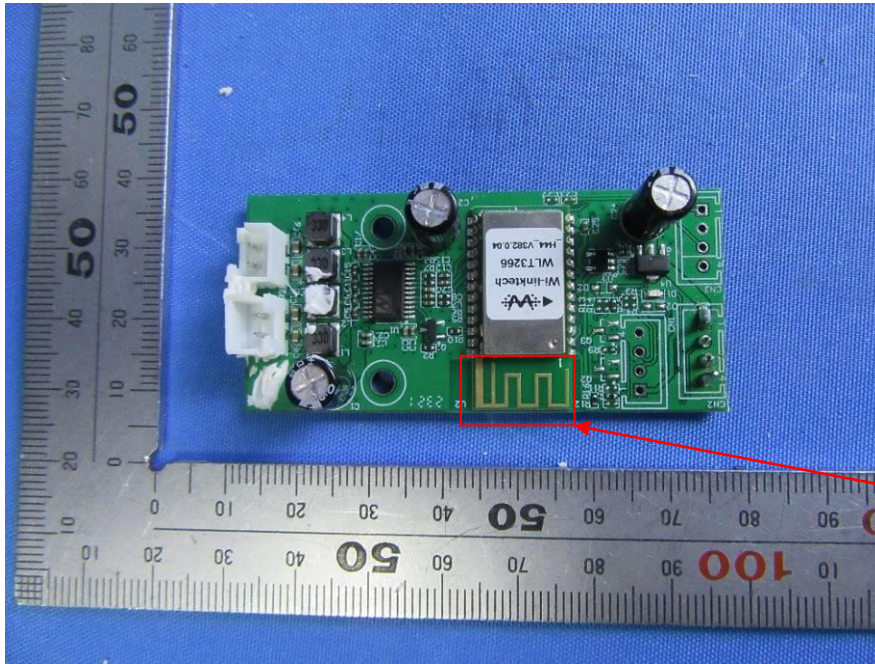

SGS-CSTC Standards Technical Services (Shanghai) Co., Ltd.

Page: 1 of 16

Internal Photos for SHCR2308001701BA

EUT Constructional Details (EUT Photos)

BT&BLE Antenna

WIFI Antenna