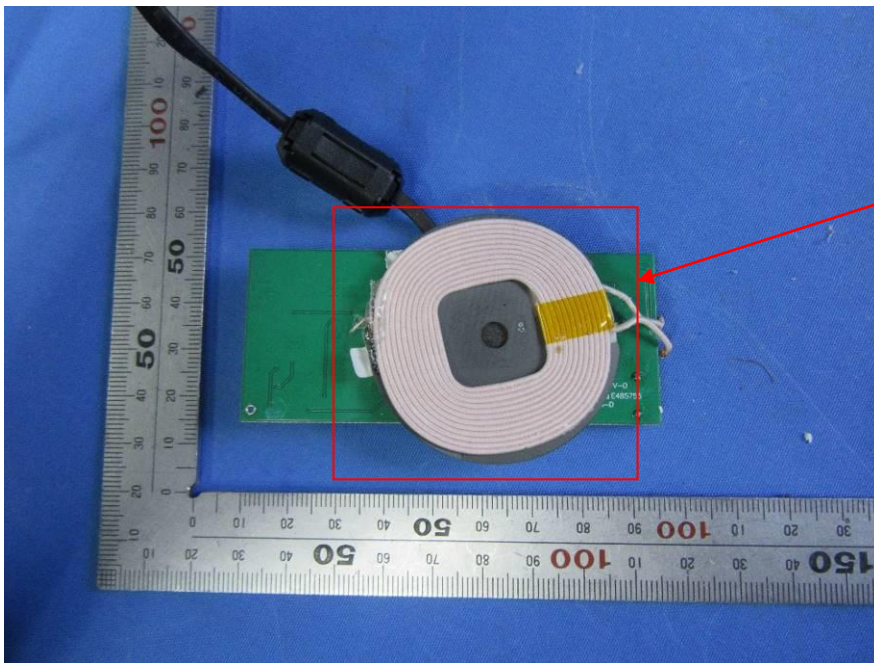

SGS-CSTC Standards Technical Services (Shanghai) Co., Ltd.

Page: 1 of 16

Internal Photos for SHCR2308001701BA

EUT Constructional Details (EUT Photos)

BT&BLE Antenna

WIFI Antenna