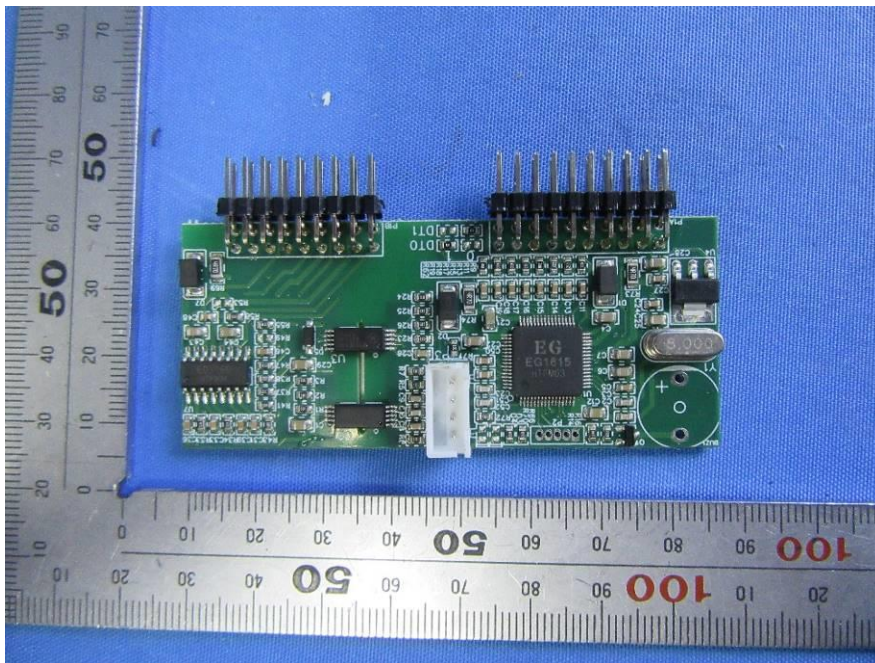

SGS-CSTC Standards Technical Services (Shanghai) Co., Ltd.

Page: 1 of 16

Internal Photos for SHCR2308001701BA

EUT Constructional Details (EUT Photos)

BT&BLE Antenna

WIFI Antenna