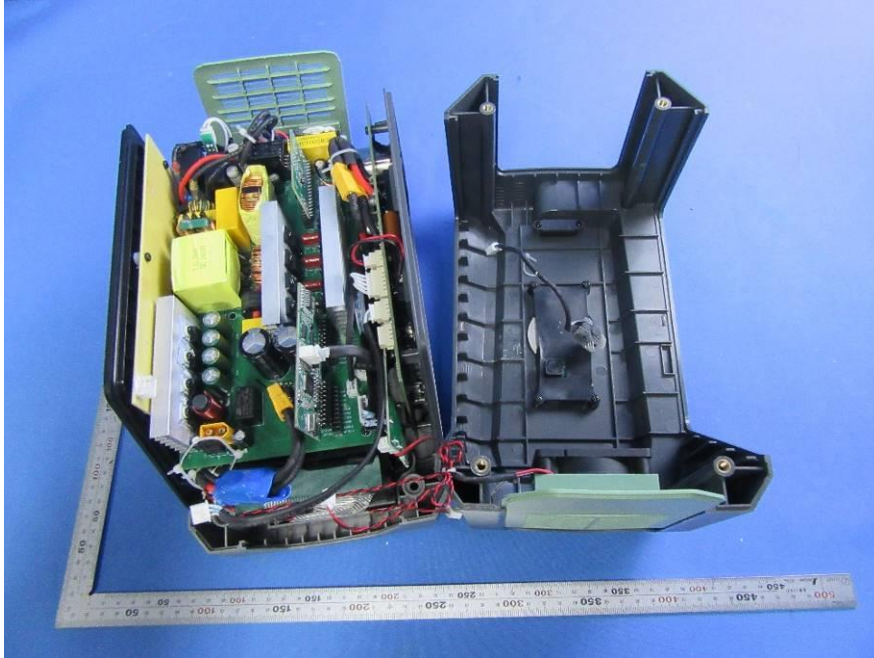

SGS-CSTC Standards Technical Services (Shanghai) Co., Ltd.

Page: 1 of 16

Internal Photos for SHCR2308001701BA

EUT Constructional Details (EUT Photos)

BT&BLE Antenna

WIFI Antenna