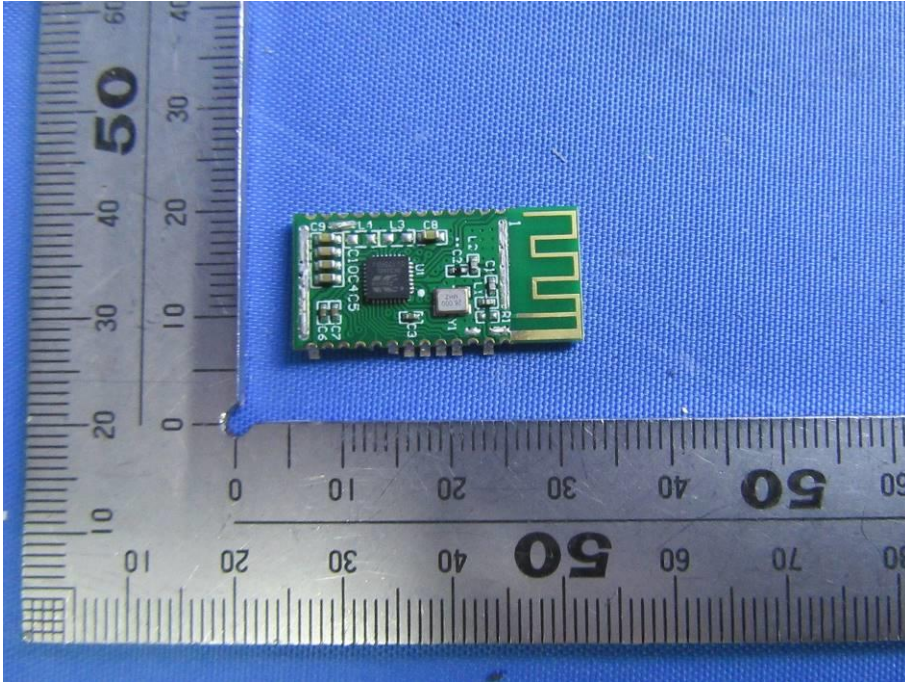

SGS-CSTC Standards Technical Services (Shanghai) Co., Ltd.

Page: 1 of 16

Internal Photos for SHCR2308001701BA

EUT Constructional Details (EUT Photos)

BT&BLE Antenna

WIFI Antenna