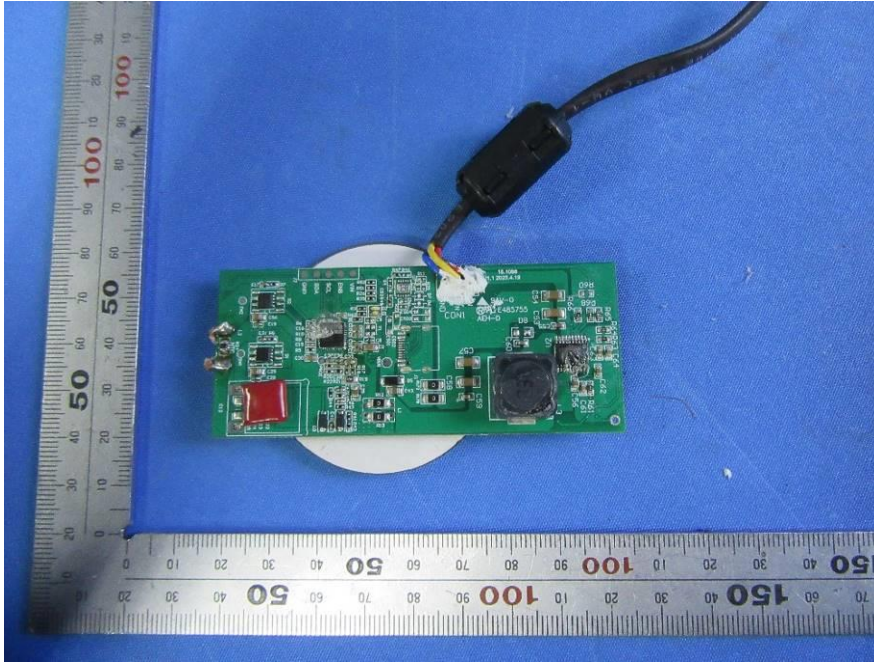

SGS-CSTC Standards Technical Services (Shanghai) Co., Ltd.

Page: 1 of 16

Internal Photos for SHCR2308001701BA

EUT Constructional Details (EUT Photos)

BT&BLE Antenna

WIFI Antenna