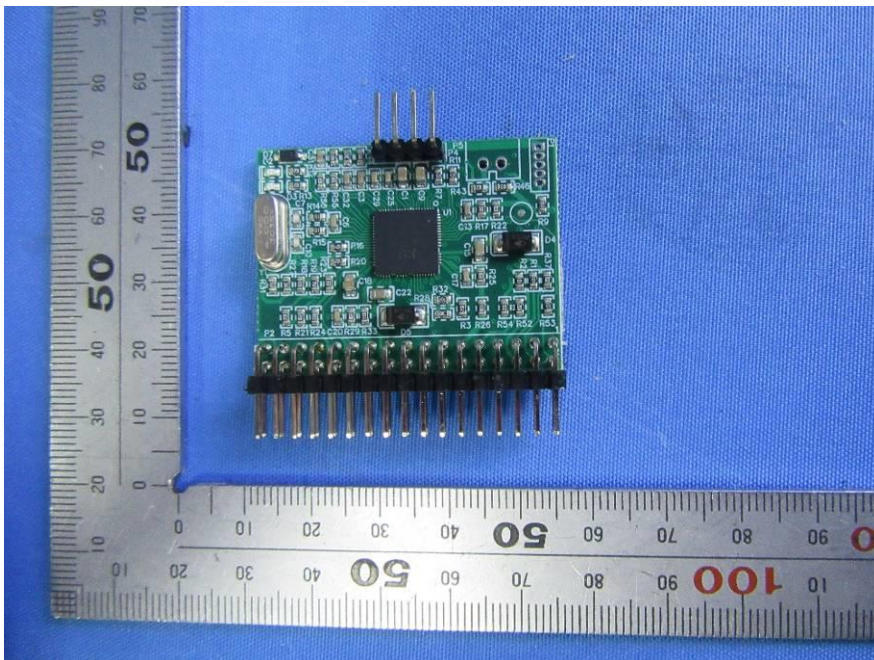

SGS-CSTC Standards Technical Services (Shanghai) Co., Ltd.

Page: 1 of 16

Internal Photos for SHCR2308001701BA

EUT Constructional Details (EUT Photos)

BT&BLE Antenna

WIFI Antenna