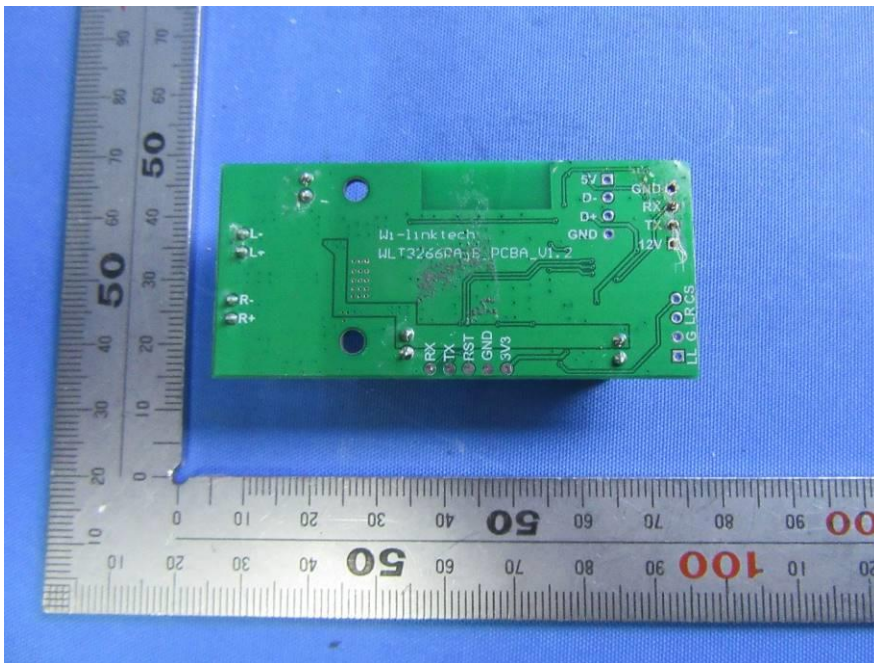

SGS-CSTC Standards Technical Services (Shanghai) Co., Ltd.

Page: 1 of 16

Internal Photos for SHCR2308001701BA

EUT Constructional Details (EUT Photos)

BT&BLE Antenna

WIFI Antenna