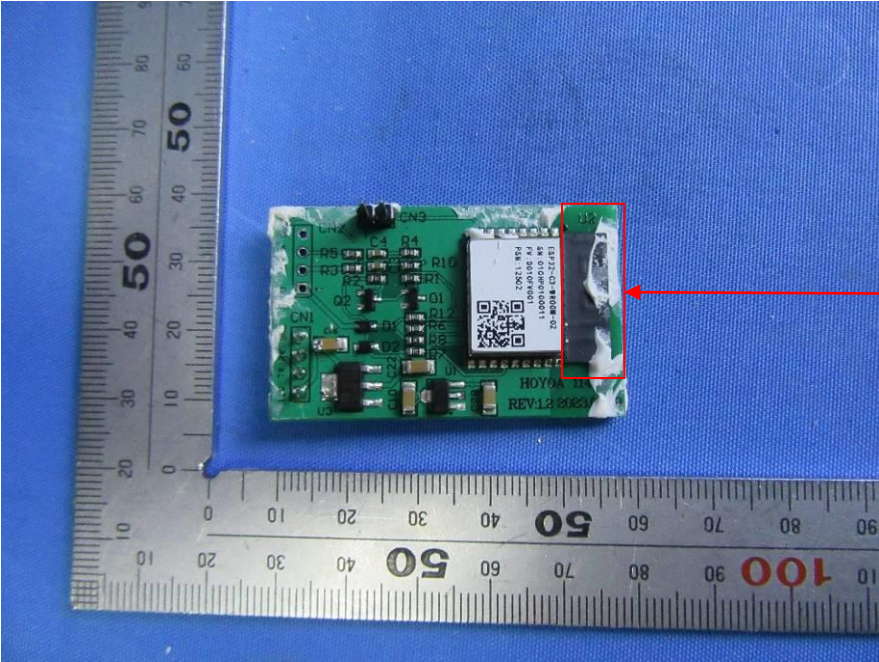

SGS-CSTC Standards Technical Services (Shanghai) Co., Ltd.

Page: 1 of 16

Internal Photos for SHCR2308001701BA

EUT Constructional Details (EUT Photos)

BT&BLE Antenna

WIFI Antenna