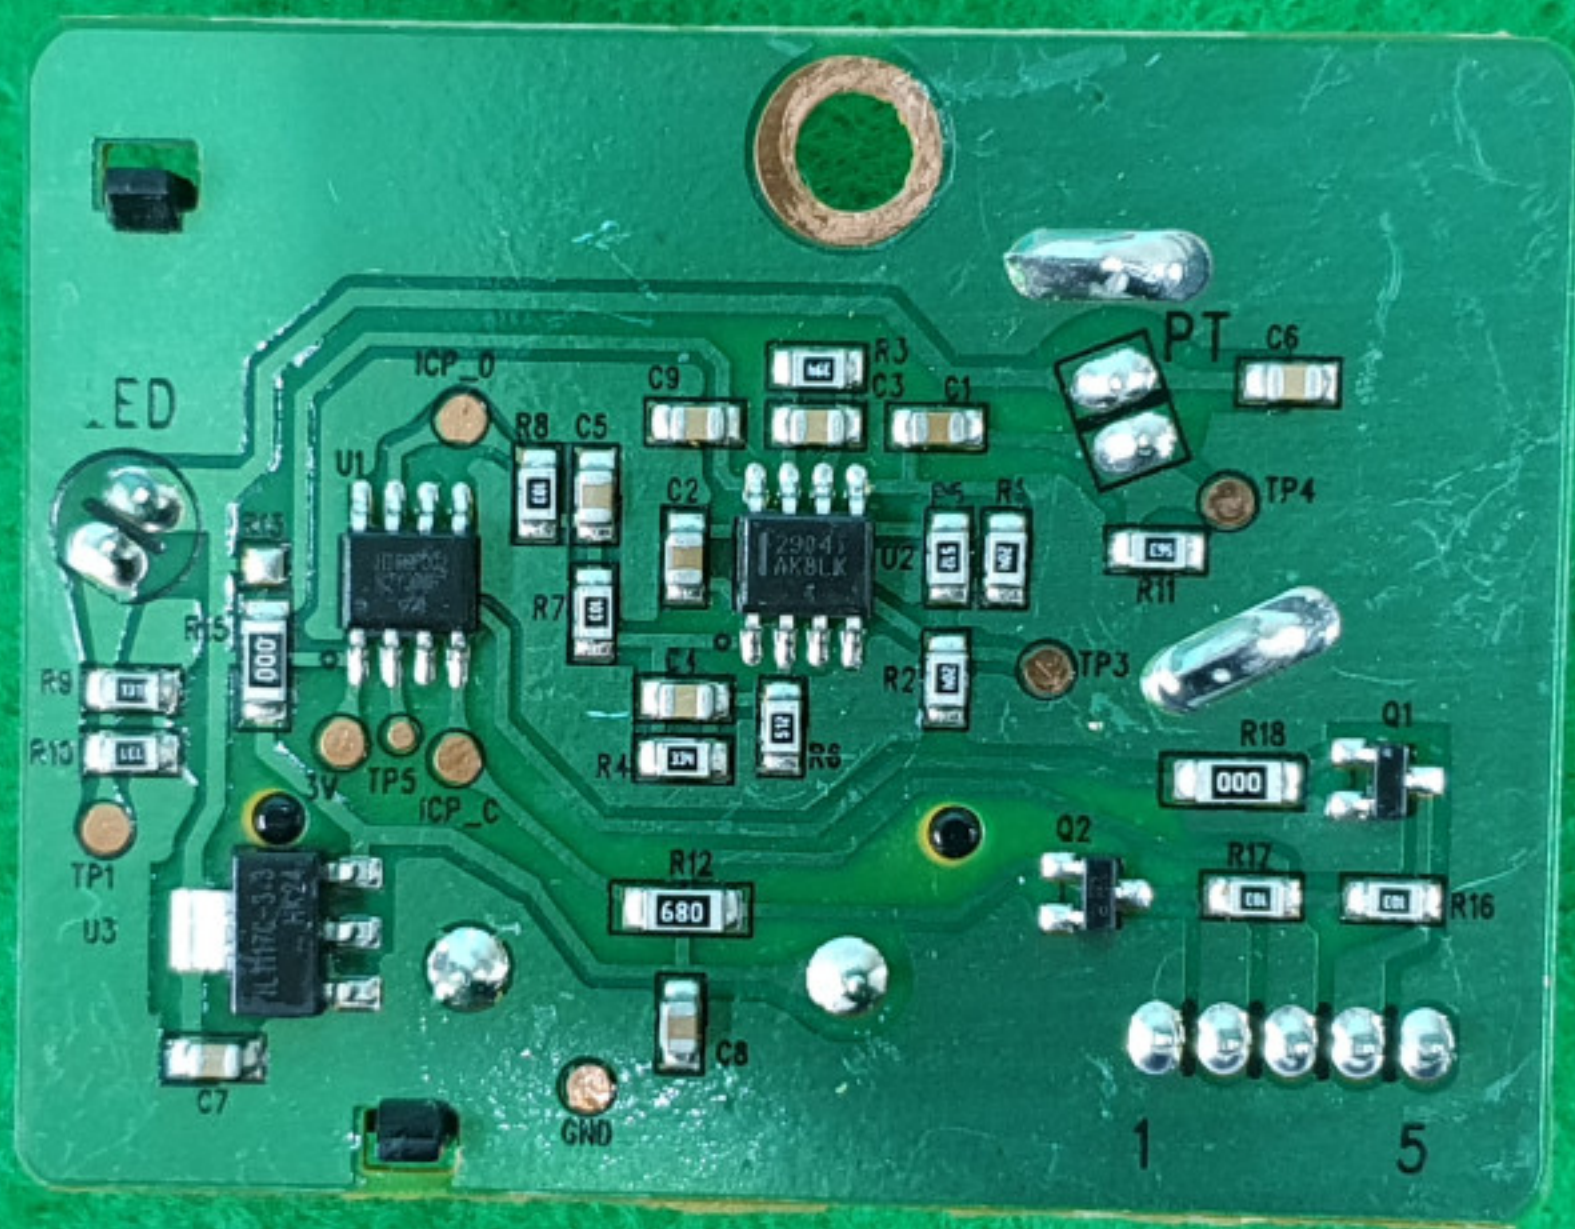

SM-PWM-03A-02

SPINA

RoHS

LED

ICP_0

PT

3V

GND