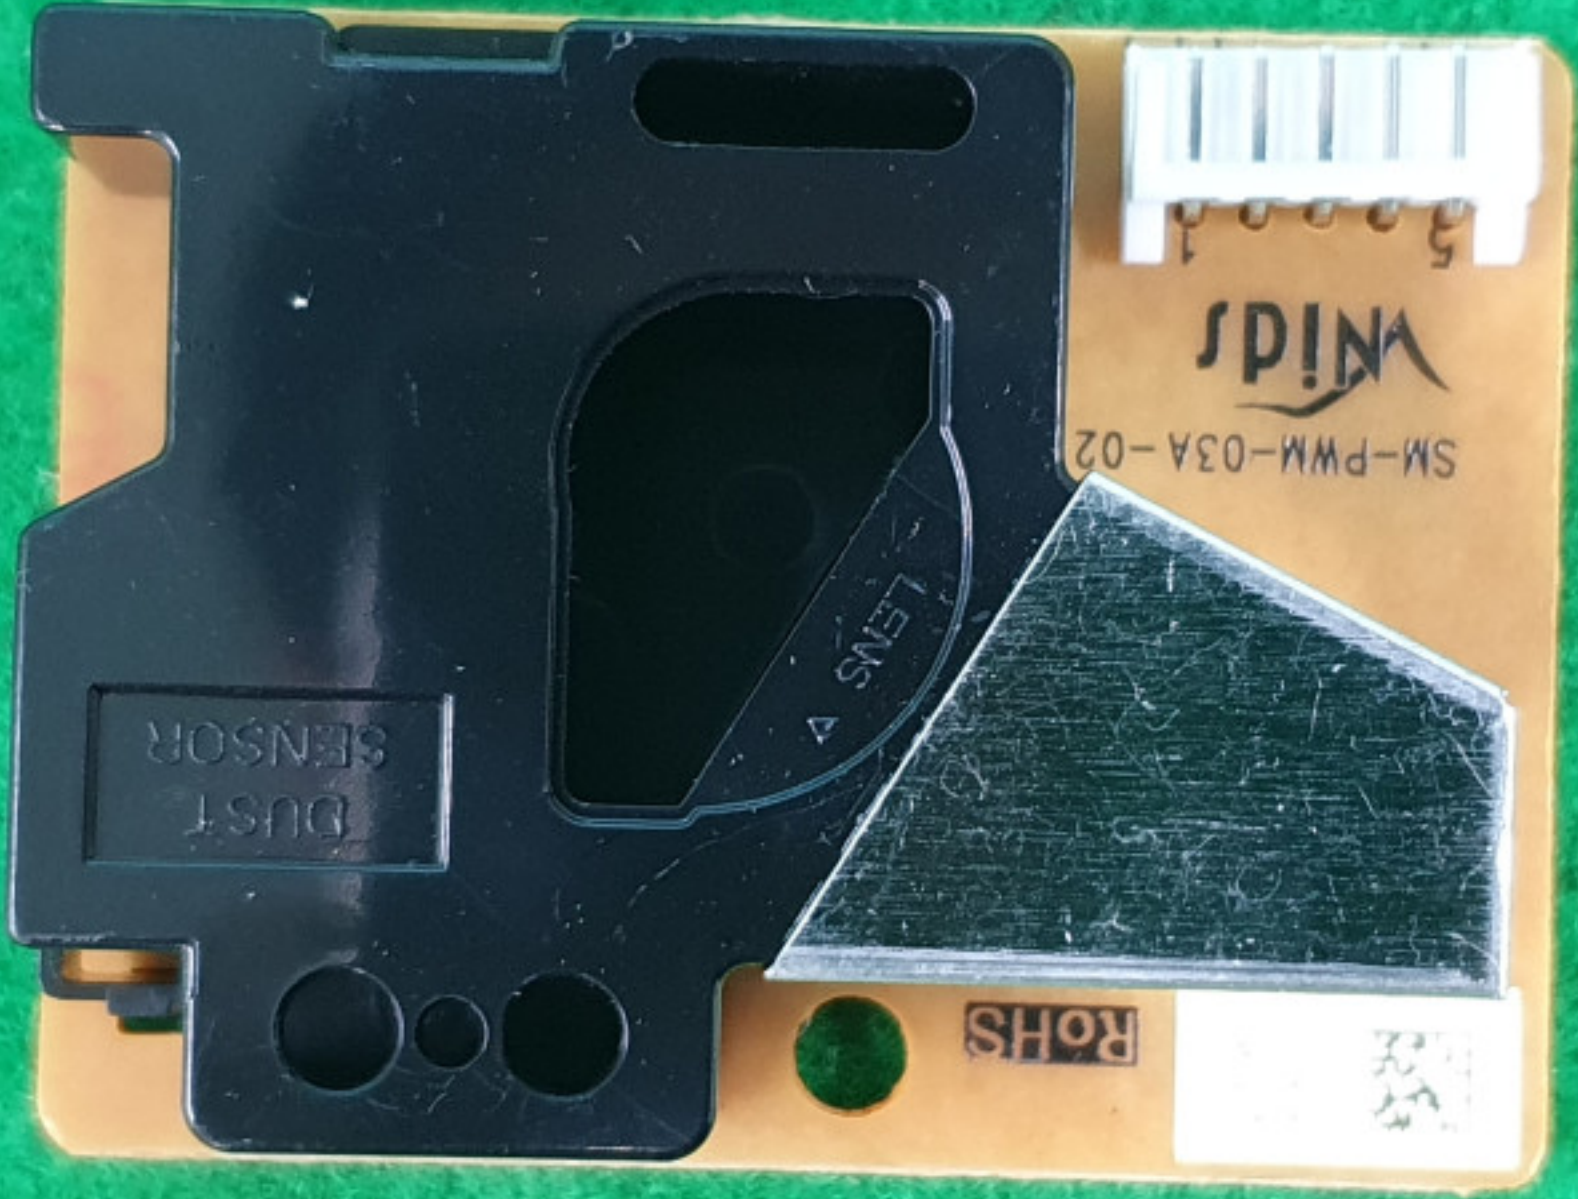

DUST
SENSOR

LENS

SM-PWM-03A-02

SPINA

RoHS