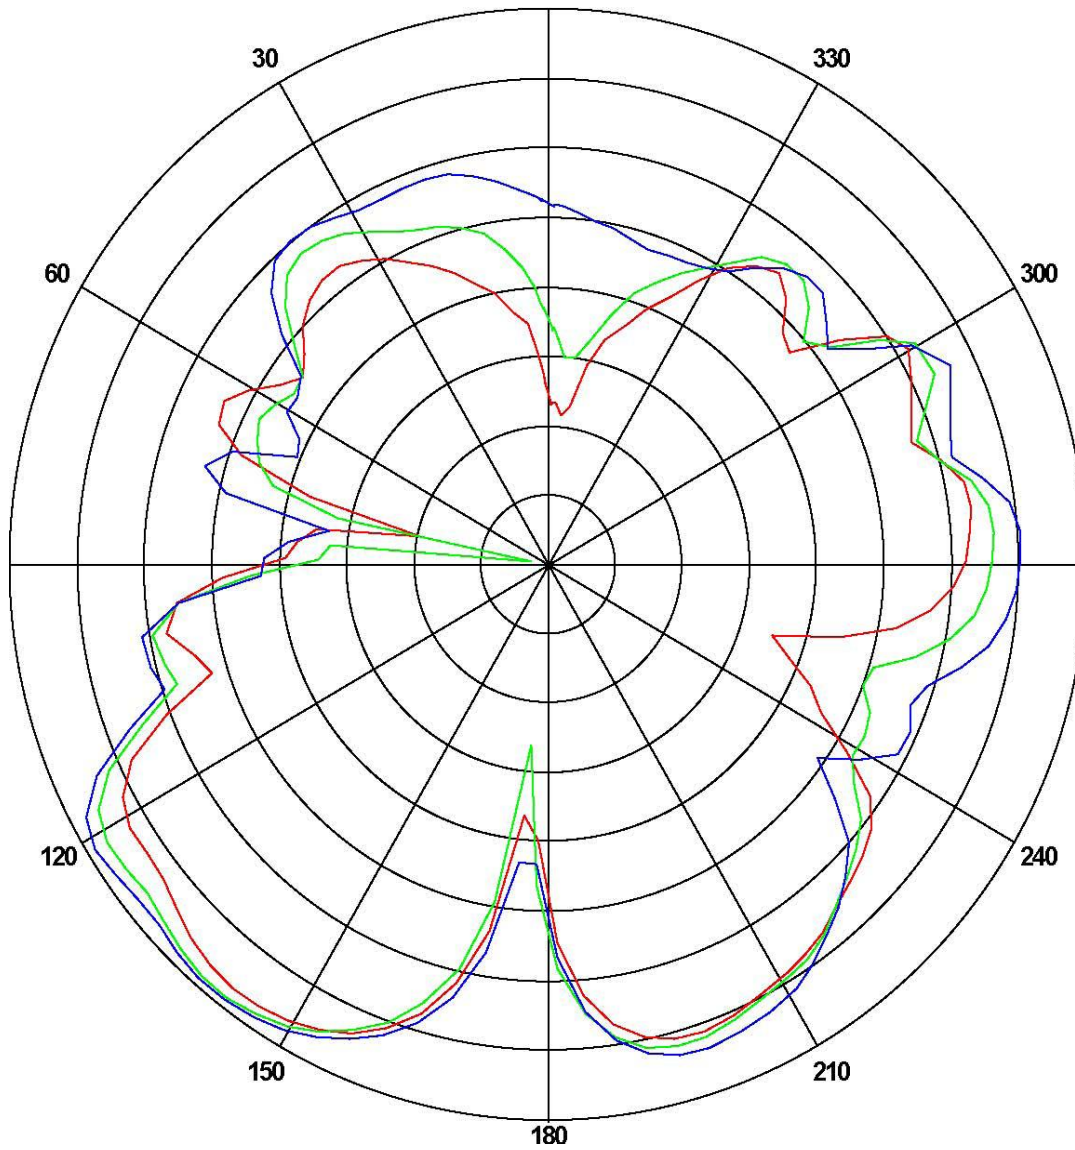

Horizontal:2400MHz 2450MHz 2500MHz

Power (dBm)

Max:0 Min:-40 Scale:5/div

Frequency (MHz)	Gain (dB)		
	Max	Min	Avg
2400	-1.78168	-30.0717	-8.45237
2450	-0.83632	-38.4975	-7.86975
2500	-0.63027	-24.0188	-6.77921