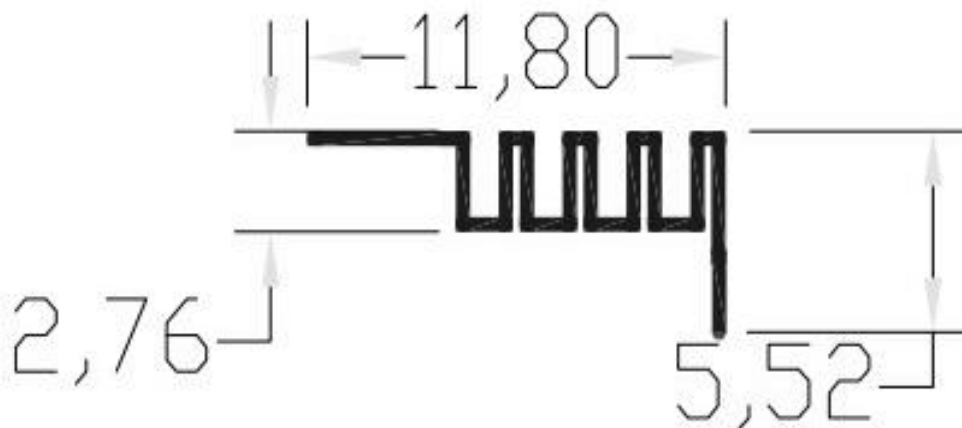

Shenzhen James Industrial Co., Ltd

Address: 4/F, Building A, Rongli Industrial Park, No. 2 Guiyuan Road, Miaoxi Industrial Zone, Xinghua Community, Guanlan Street, Longhua District, Shenzhen

ANTENNA SPECIFICATION

Summary

ITEM	ANT SPEC					
Model Name	2.4G ANT					
Center Frequency	Horizontal			Vertical		
	2400Mhz	2450Mhz	2500Mhz	2400Mhz	2450Mhz	2500Mhz
	-1.87	-0.79	-0.59	-6.27	-3.82	-2.37
MAX. Gain	-0.63dBi					
Polarization	Horizontal and Vertical					
Azimuth Beam pattern	Omni-directional					
Impedance	50 Ohm					
Antenna Length	5.52mm					
Manufacture						

Antenna Photo & Length (mm)