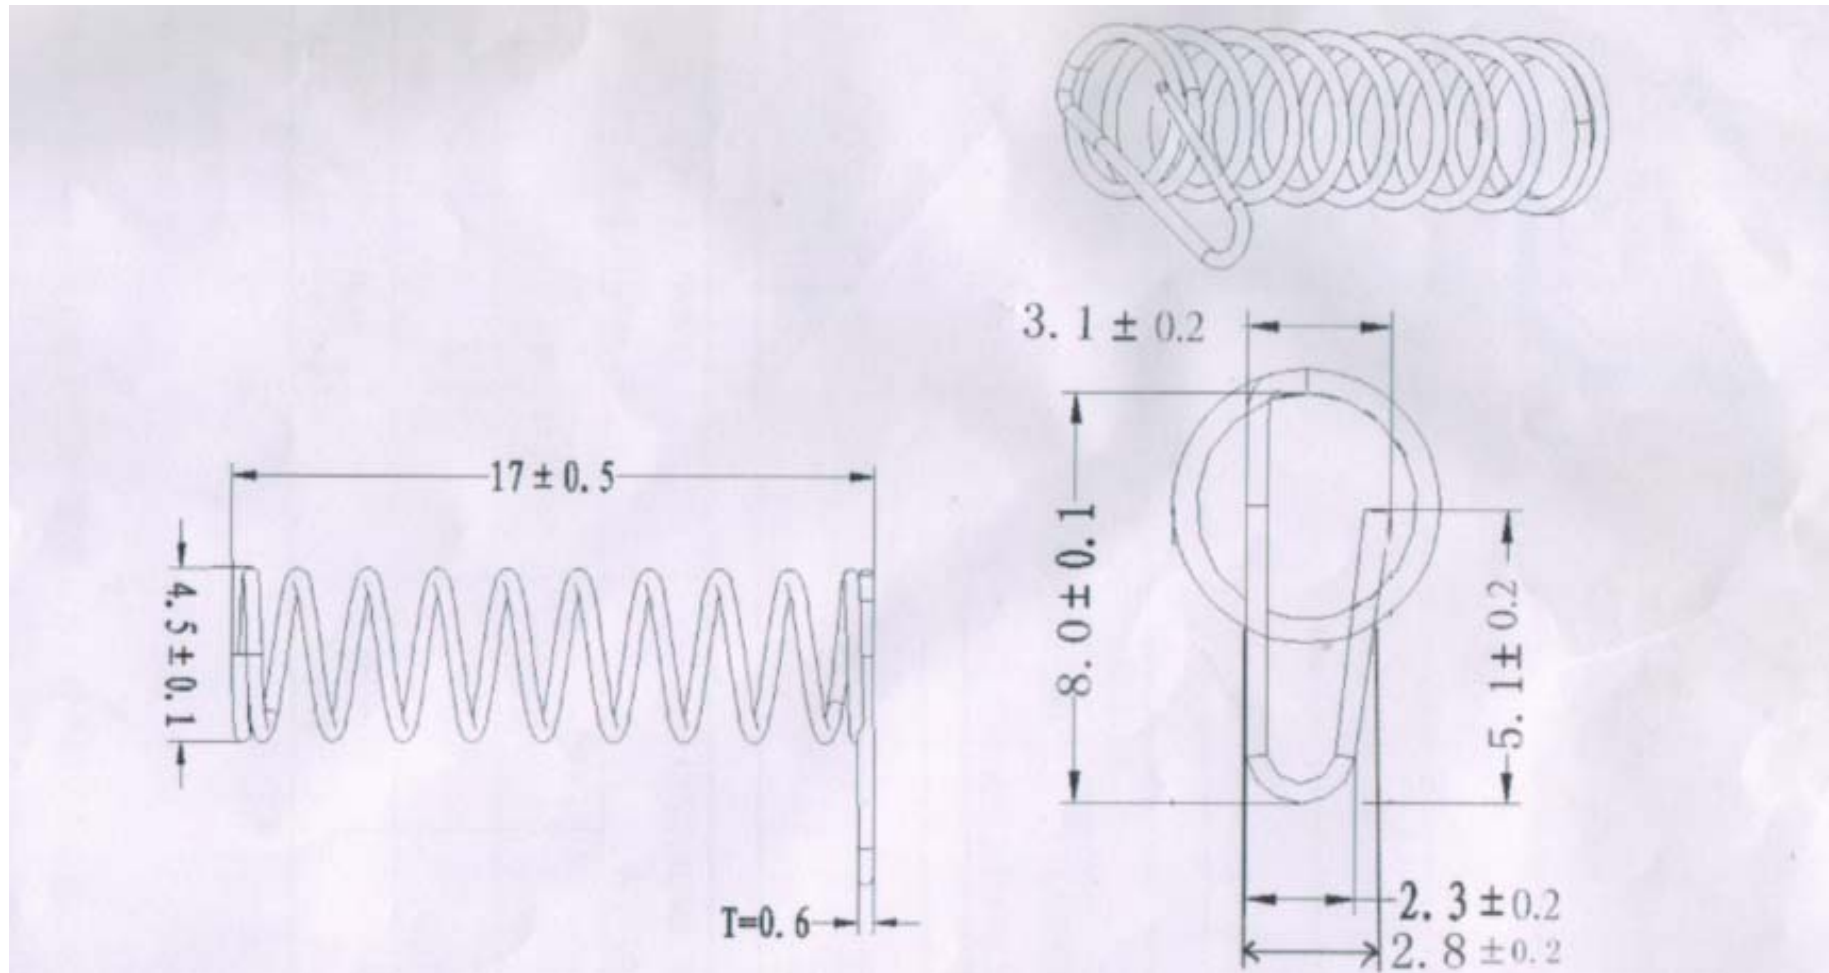

## ANTENNA SPECIFICATION

Total length: 153.6mm