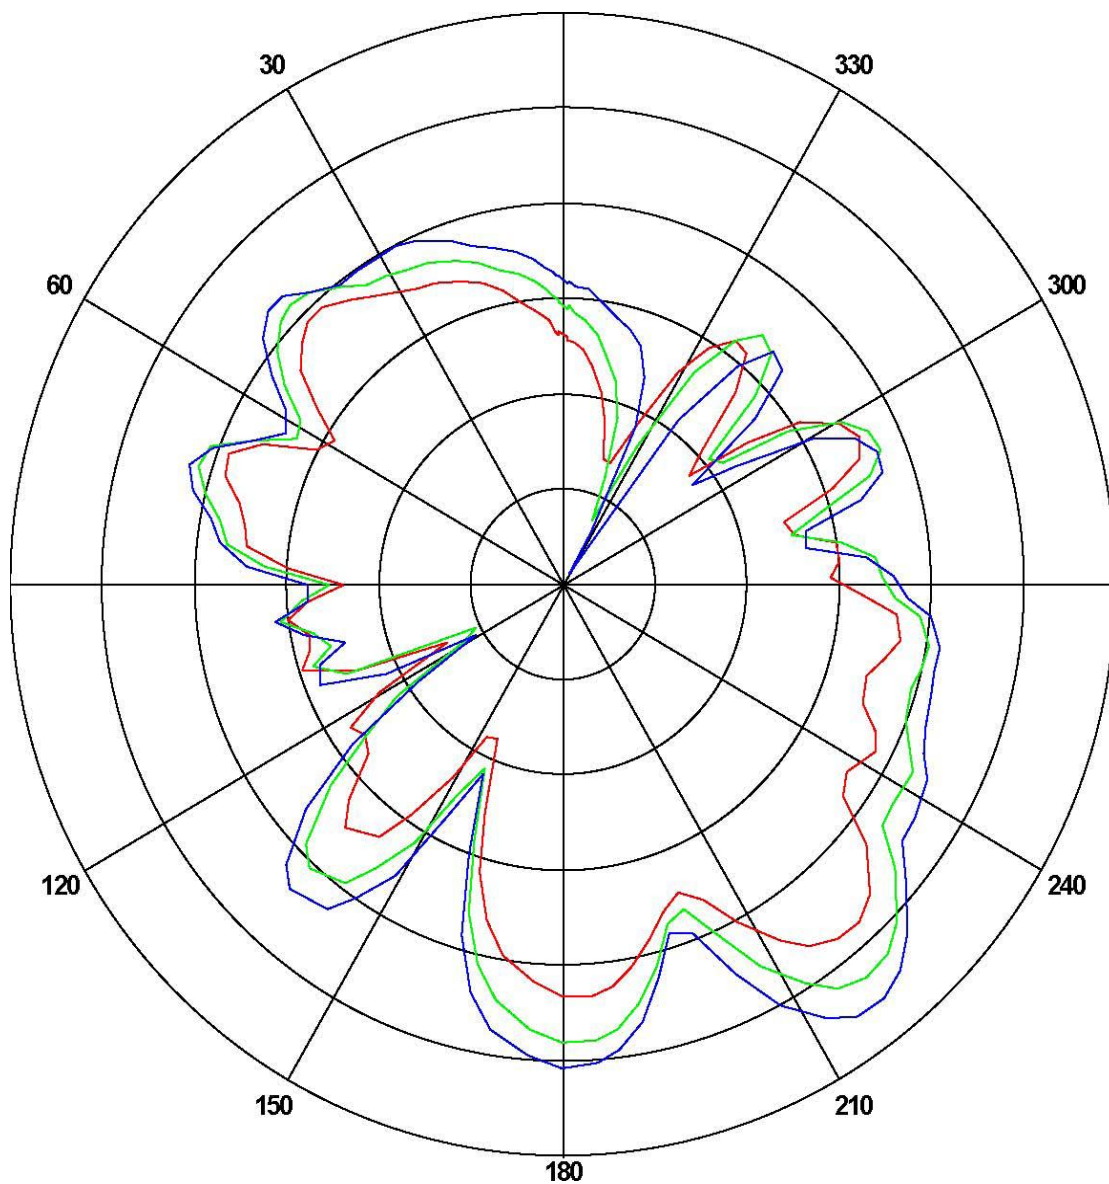

Vertical:2400MHz 2450MHz 2500MHz

Power (dBm)

Max:0 Min:-30 Scale:5/div

Frequency (MHz)	Gain (dB)		
	Max	Min	Avg
2400	-6.1318	-24.1497	-13.0331
2450	-3.7495	-26.5492	-10.6795
2500	-2.3976	-30.4803	-9.7529