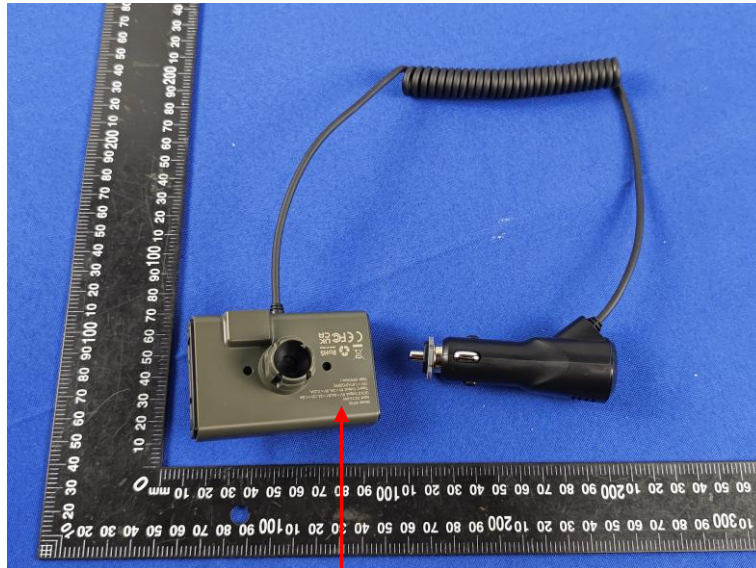

FCC ID Label Information

Label location:

FCC ID : 2BC49-MT02

Model: MT02

Size : 20mm*15mm