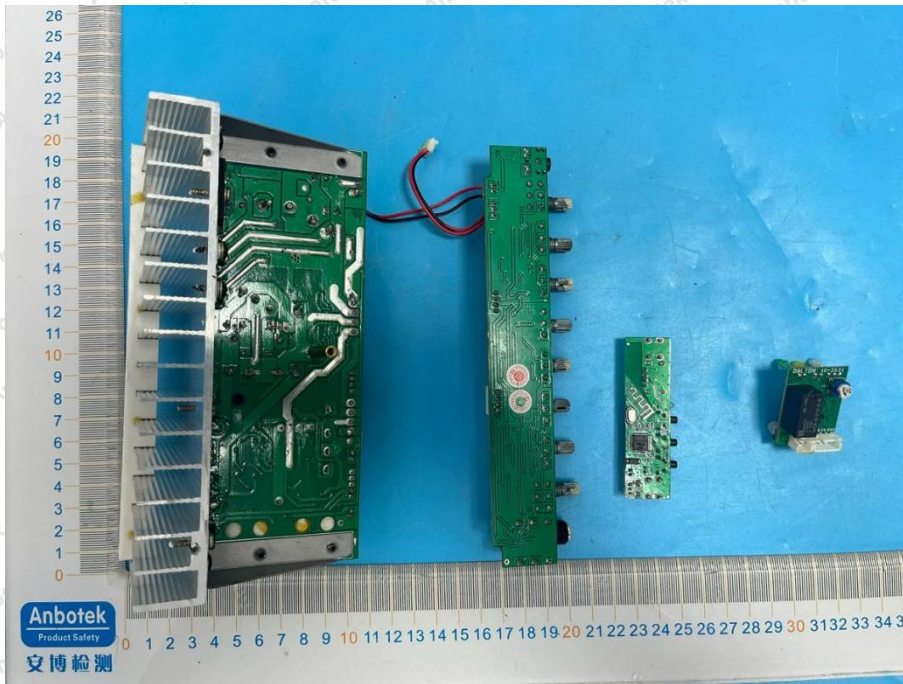

Appendix III -- Internal Photograph

ANT

Shenzhen Anbotek Compliance Laboratory Limited

Address: 1/F., Building D, Sogood Science and Technology Park, Sanwei Community, Hangcheng Street, Bao'an District, Shenzhen, Guangdong, China.
Tel: (86) 0755-26066440 Fax: (86) 0755-26014772 Email: service@anbotek.com