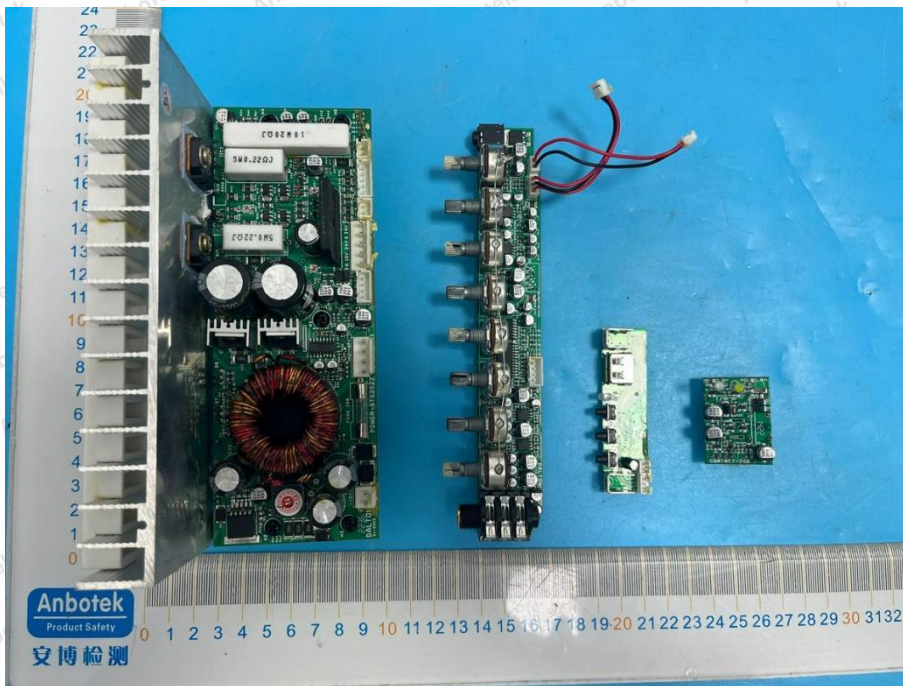

Appendix III -- Internal Photograph

ANT

Shenzhen Anbotek Compliance Laboratory Limited

Address: 1/F., Building D, Sogood Science and Technology Park, Sanwei Community, Hangcheng Street, Bao'an District, Shenzhen, Guangdong, China.
Tel: (86) 0755-26066440 Fax: (86) 0755-26014772 Email: service@anbotek.com