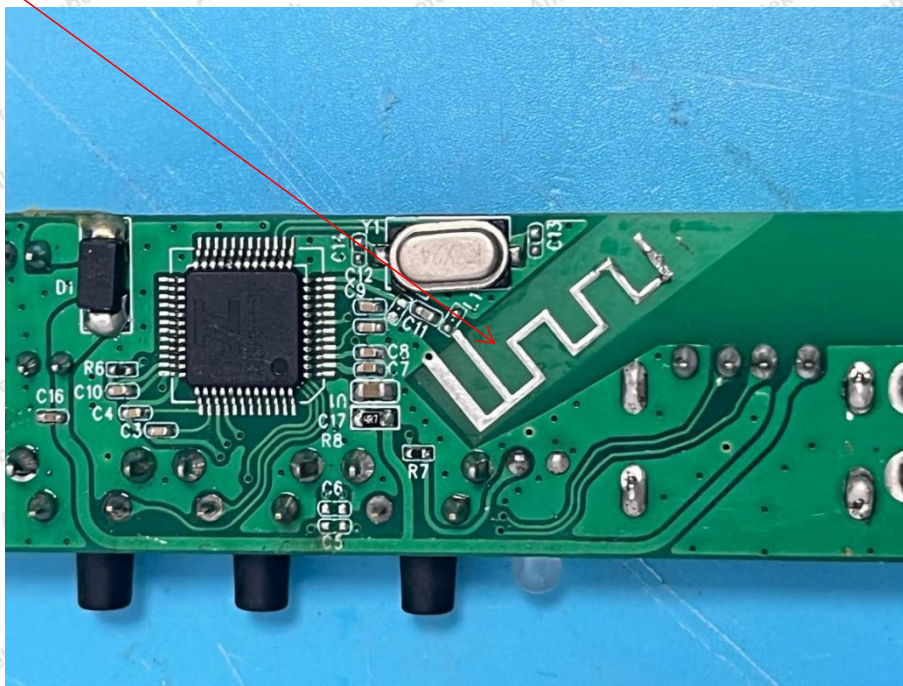

Appendix III -- Internal Photograph

ANT

Shenzhen Anbotek Compliance Laboratory Limited

Address: 1/F., Building D, Sogood Science and Technology Park, Sanwei Community, Hangcheng Street, Bao'an District, Shenzhen, Guangdong, China.
Tel: (86) 0755-26066440 Fax: (86) 0755-26014772 Email: service@anbotek.com