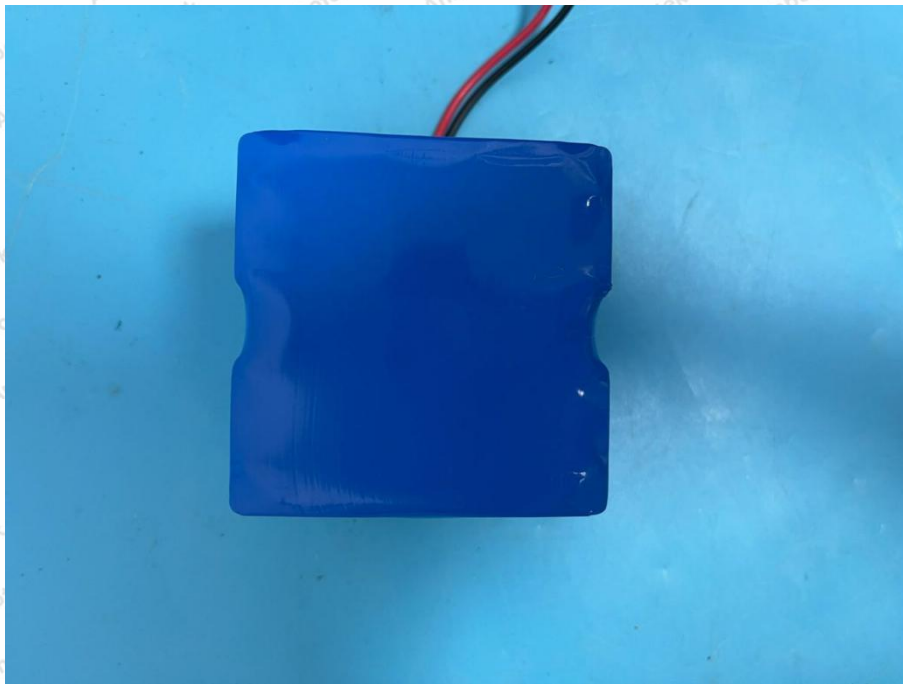

Appendix III -- Internal Photograph

ANT

Shenzhen Anbotek Compliance Laboratory Limited

Address: 1/F., Building D, Sogood Science and Technology Park, Sanwei Community, Hangcheng Street, Bao'an District, Shenzhen, Guangdong, China.
Tel: (86) 0755-26066440 Fax: (86) 0755-26014772 Email: service@anbotek.com