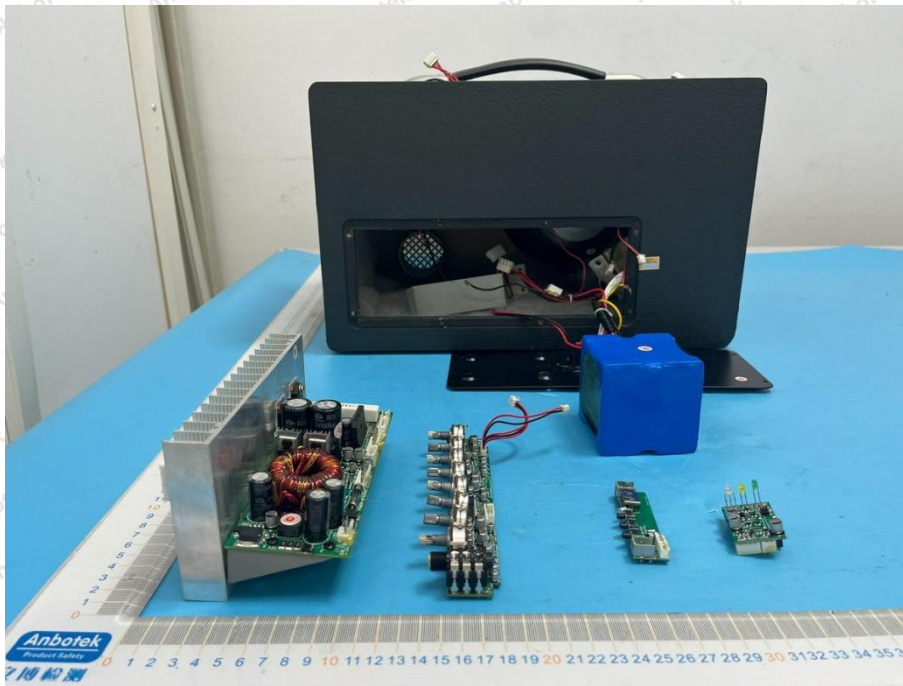

Appendix III -- Internal Photograph

ANT

Shenzhen Anbotek Compliance Laboratory Limited

Address: 1/F., Building D, Sogood Science and Technology Park, Sanwei Community, Hangcheng Street, Bao'an District, Shenzhen, Guangdong, China.
Tel: (86) 0755-26066440 Fax: (86) 0755-26014772 Email: service@anbotek.com