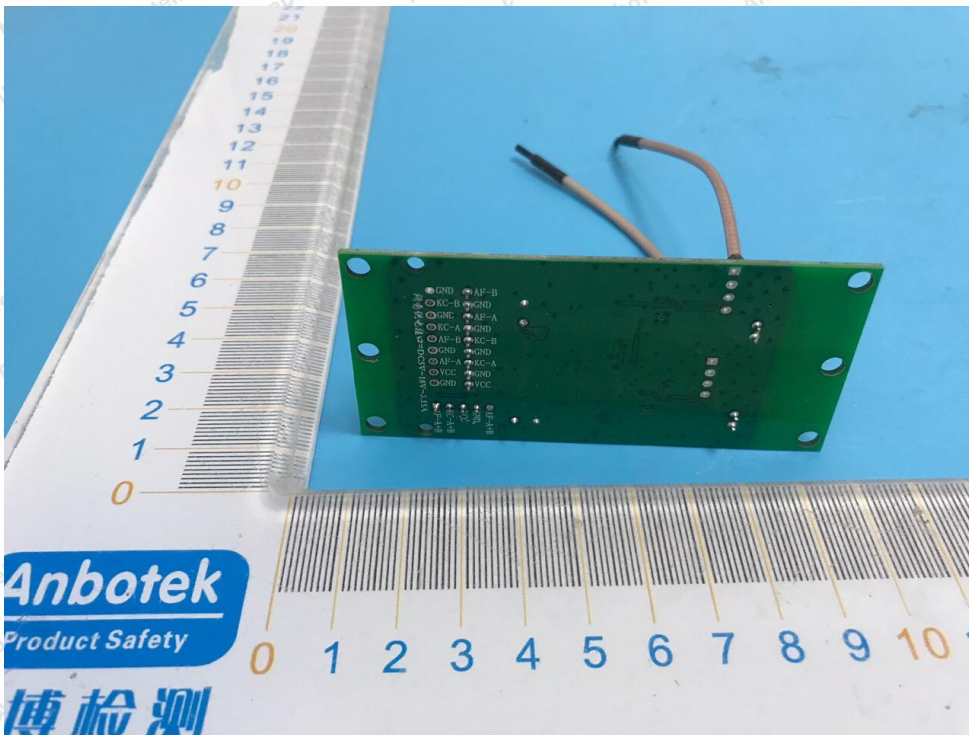

Shenzhen Anbotek Compliance Laboratory Limited

Address: 1/F., Building D, Sogood Science and Technology Park, Sanwei Community, Hangcheng Street, Bao'an District, Shenzhen, Guangdong, China.
Tel: (86) 0755-26066440 Fax: (86) 0755-26014772 Email: service@anbotek.com

Hotline
400-003-0500
www.anbotek.com.cn