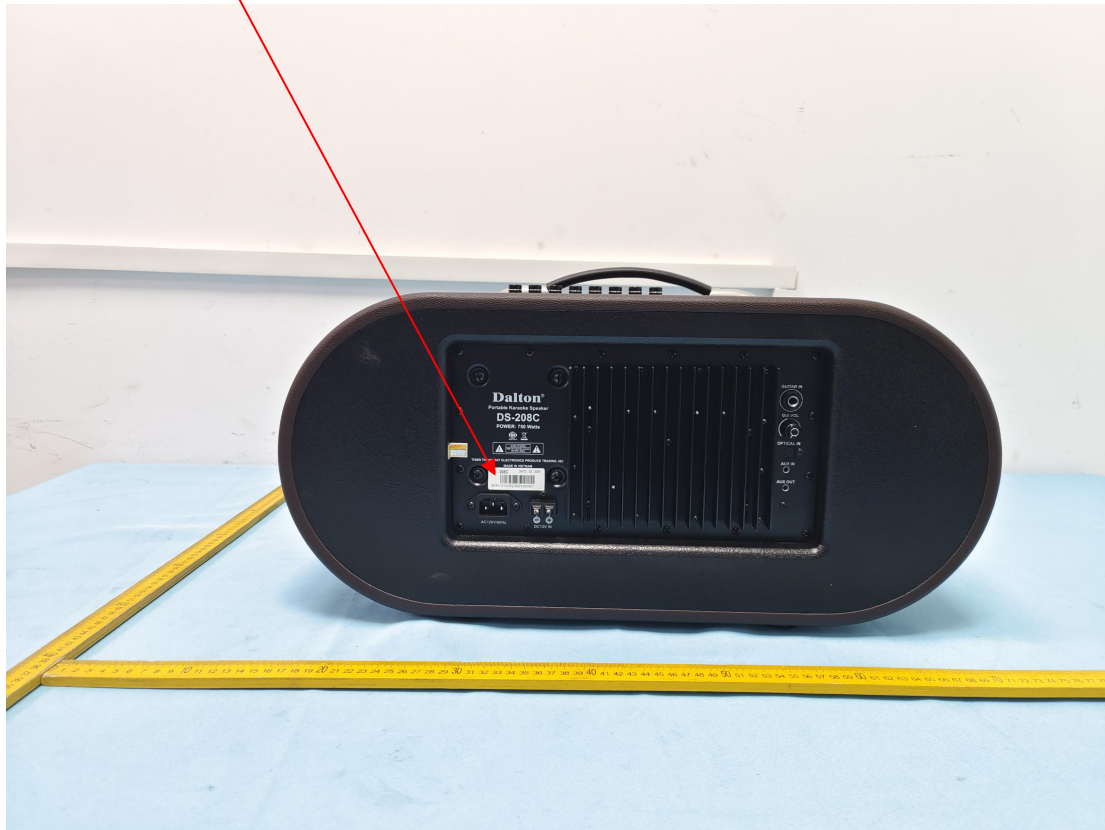

Label Location On EUT

Label

Dalton®

PORTABLE KARAOKE SPEAKER

MODEL: DS-208C

FCC ID: 2BC3W-DS208C

THIEN THANH DAT ELECTRONICS PRODUCE TRADING JSC

MADE IN VIETNAM

This device complies with Part 15 of the FCC Rules. Operation is subject to the following two conditions:

- (1) This device may not cause harmful interference, and
- (2) This device must accept any interference received, including interference that may cause undesired operation.