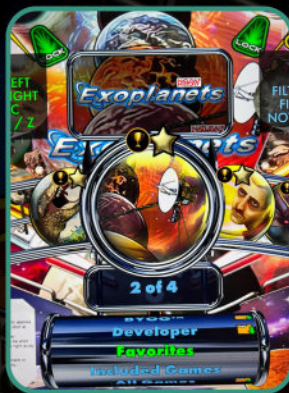

The Setup Wizard helps you Connect WiFi, Sign-In or Create a Legends ID, Set Time Zone, etc.

15 Built-in Tables included to play right out of the box

Activate New Codes and Review Redeemed Codes & Subscriptions in My Digital Locker (MDL)

HDMI Settings is used to setup the On The Go (OTG) Connections to your PC

Customize the User Interface and Adjust Individual Brightness on 3 displays in UI Settings

Change most Global Pinball Table Settings in one place

ATGAMES

LEGENDS PINBALL 4KP

AFFORDABLE FAMILY FUN

SYSTEM SETUP AND NAVIGATION

Expand your Legends Pinball 4KP collection from our **wide selection** of Game Packs in AppStoreX. Browse and purchase new Pinball Tables and Arcade Games **directly** from your Legends 4KP machine.

View updates and news in Notifications App/Popup

Purchase and install new 4K Table/Game Packs for your Machine via AppStoreX

Mark your favorite games for easy access

LEGENDS 4K PINBALLNET™

Subscription Service: