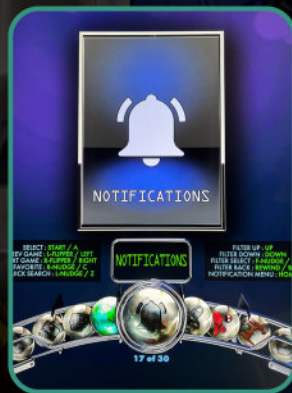

ATGAMES

LEGENDS PINBALL 4KP

AFFORDABLE FAMILY FUN

SYSTEM SETUP AND NAVIGATION

Expand your Legends Pinball 4KP collection from our **wide selection** of Game Packs in AppStoreX. Browse and purchase new Pinball Tables and Arcade Games **directly** from your Legends 4KP machine.

View updates and news in Notifications App/Popup