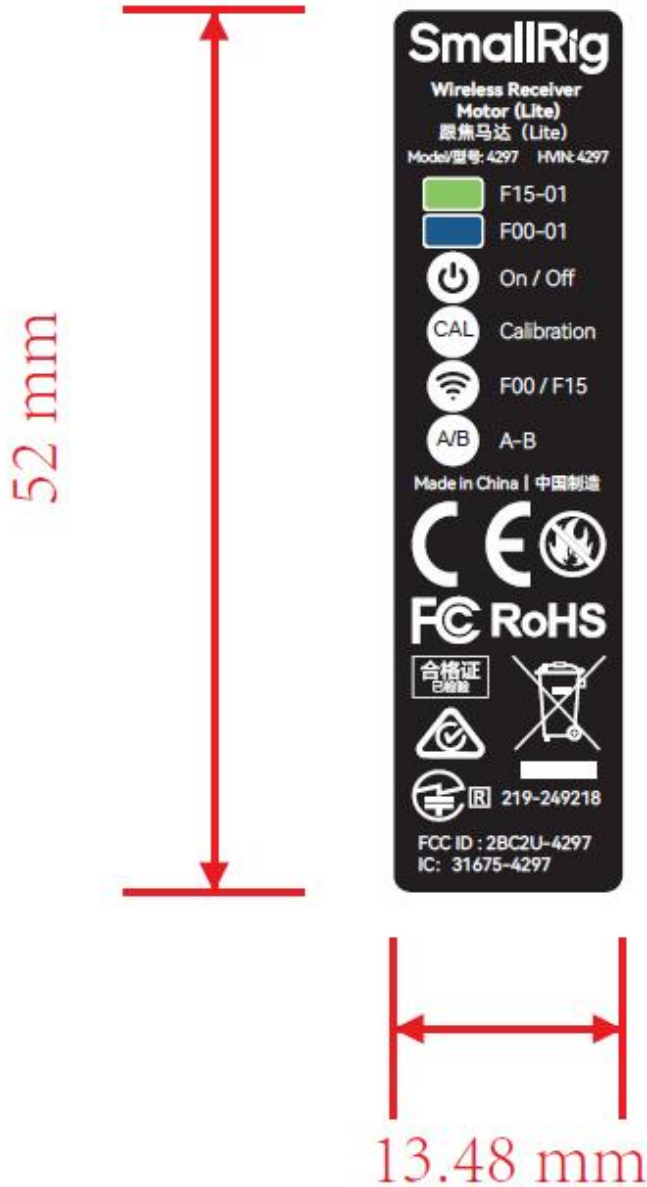

Appendix I ID&IC Label

L*W: 52×13.48mm

Material: Black matte silver dragon, four-color printing

Appendix II ID&IC Label Location