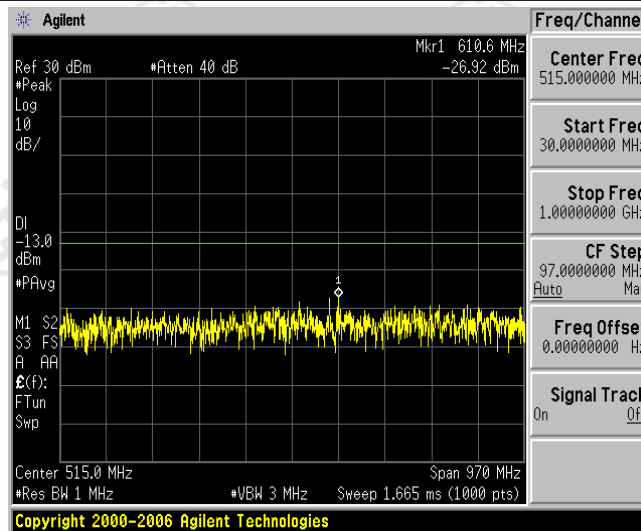

Band66-15MHz-16QAM-132597-1RB#0-Range2:1000~10000MHz