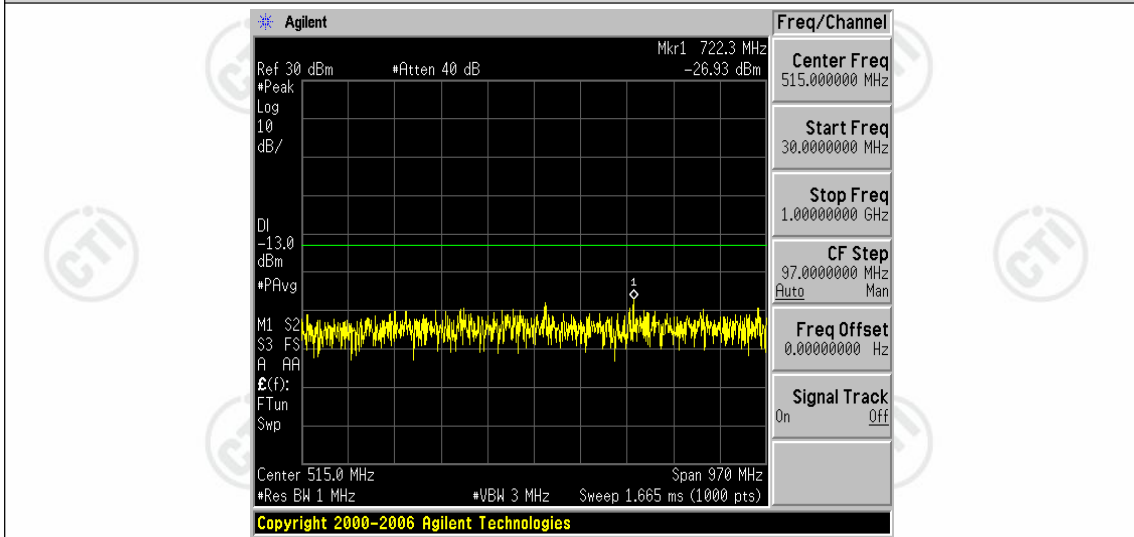

Band66-20MHz-QPSK-132072-1RB#0-Range2:1000~10000MHz