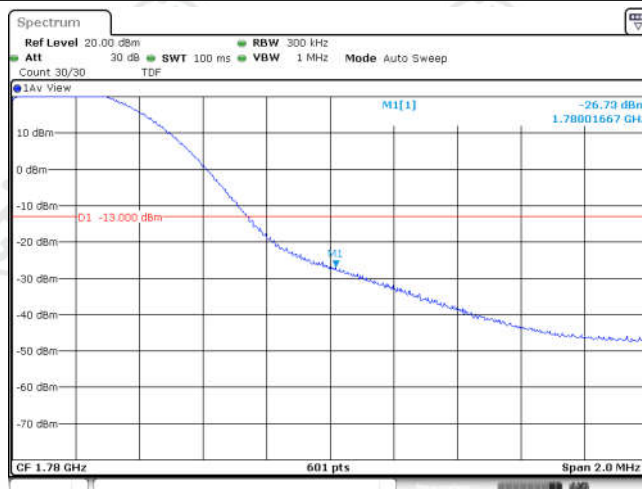

Band66-15MHz-16QAM-132047-1RB#0

Band66-15MHz-16QAM-132047-1RB#74

Band66-15MHz-16QAM-132047-75RB#0

Date: 1 NOV 2023 21:43:13

Band66-15MHz-16QAM-132597-1RB#0

Date: 1 NOV 2023 21:43:49

Band66-15MHz-16QAM-132597-1RB#74