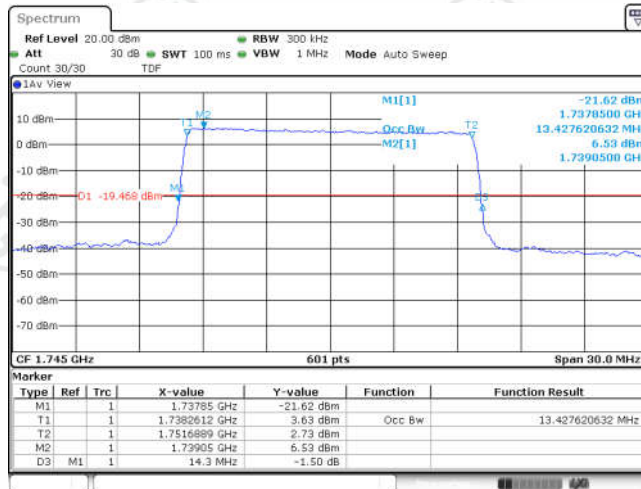

Band66-15MHz-QPSK-132322-75RB#0-13.428

Date: 1 NOV 2023 21:41:28

Band66-15MHz-QPSK-132597-75RB#0-13.428