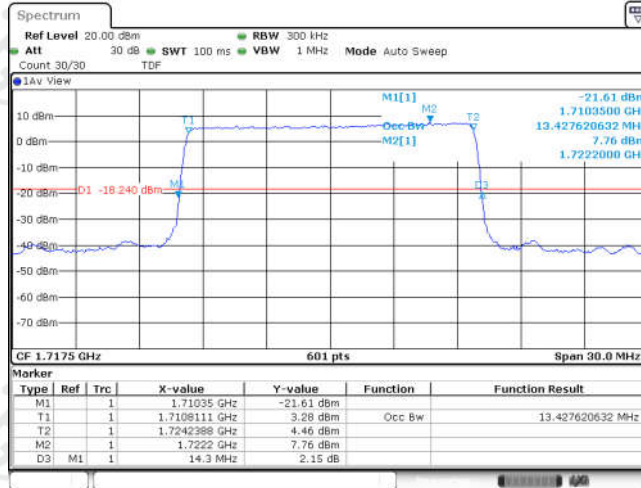

Band66-15MHz-QPSK-132047-75RB#0-13.428

Date: 1 NOV 2023 21:41:04