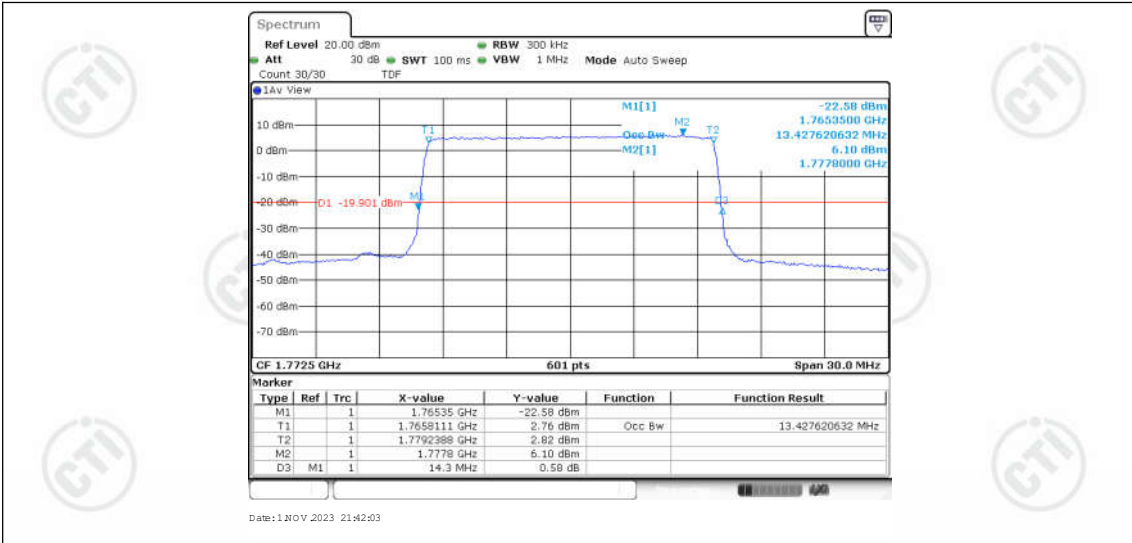

Band66-20MHz-QPSK-132072-100RB#0-18.037

Band66-20MHz-QPSK-132322-100RB#0-18.037

Band66-20MHz-QPSK-132572-100RB#0-18.037