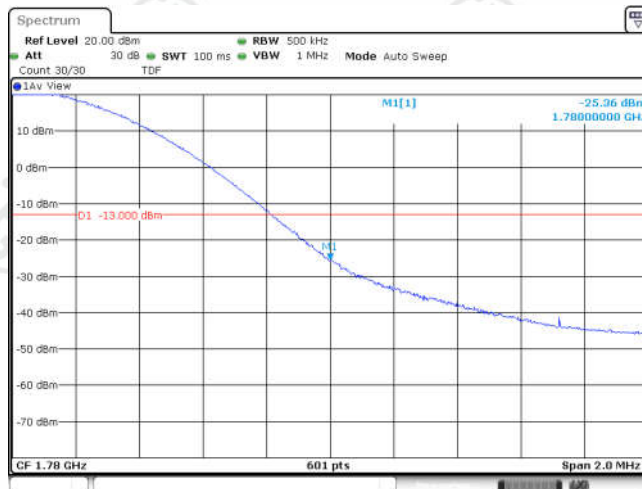

Band66-20MHz-16QAM-132572-1RB#99

Date: 1 NOV 2023 21:49:50

Band66-20MHz-16QAM-132572-100RB#0