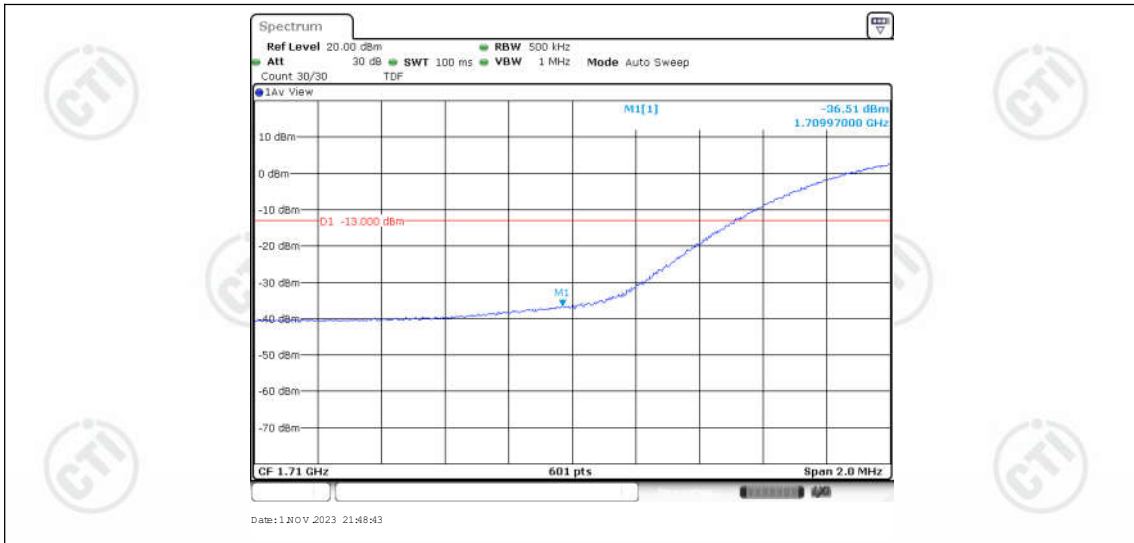

Date: 1 NOV 2023 21:44:10

Band66-15MHz-16QAM-132597-75RB#0

Date: 1 NOV 2023 21:44:31

Band66-20MHz-QPSK-132072-1RB#0

Date: 1 NOV 2023 21:48:01

Band66-20MHz-QPSK-132072-1RB#99

Date: 1 NOV 2023 21:48:22

Band66-20MHz-QPSK-132072-100RB#0