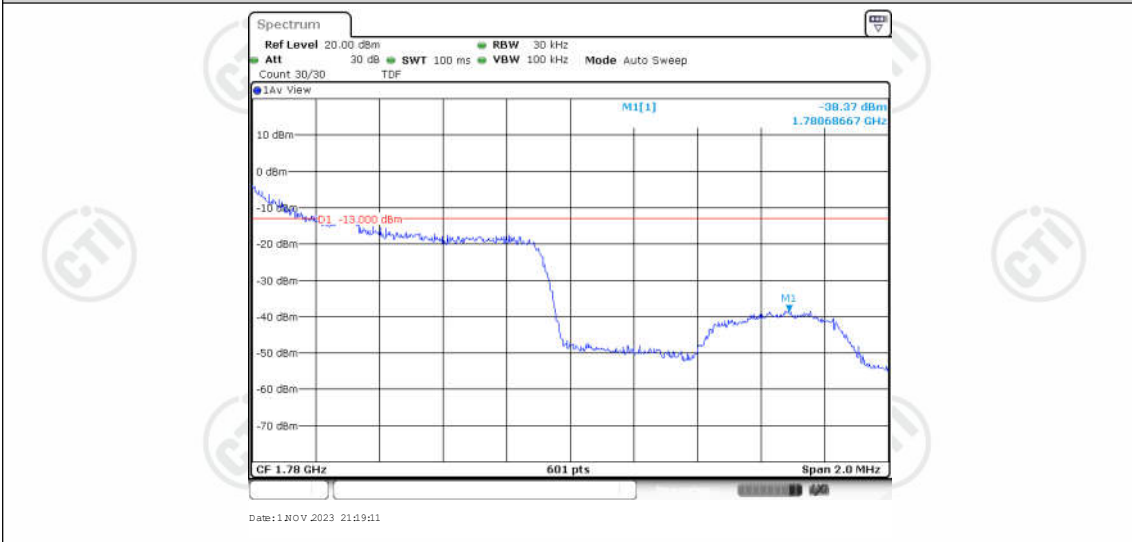

Band66-1.4MHz-QPSK-132665-1RB#0