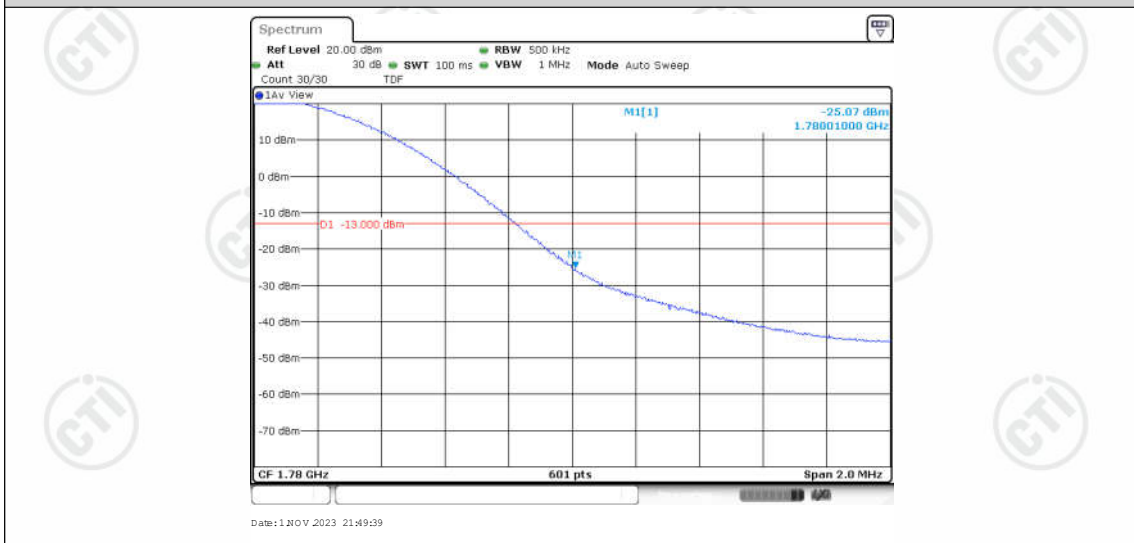

Band66-20MHz-QPSK-132572-100RB#0