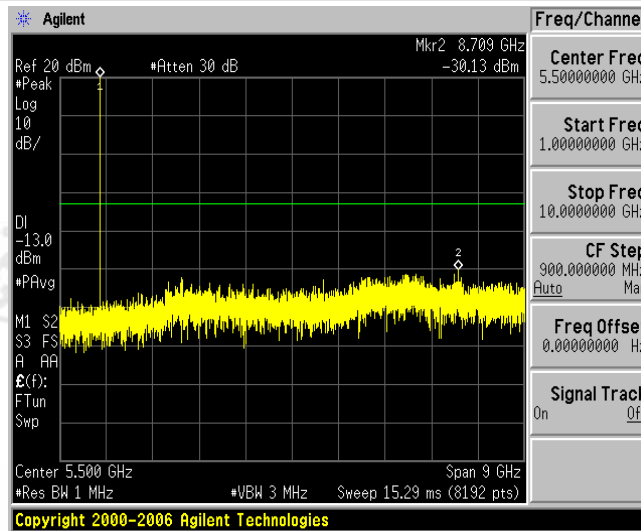

Band66-3MHz-QPSK-131987-1RB#0-Range1:30~1000MHz