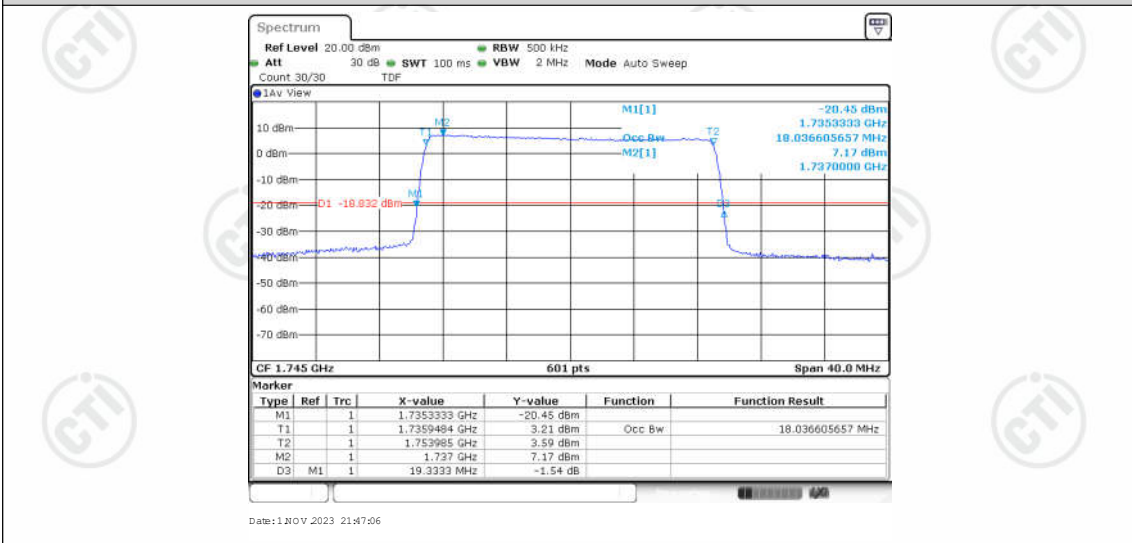

Date: 1 NOV 2023 21:41:15

Band66-15MHz-16QAM-132322-75RB#0-13.478

Date: 1 NOV 2023 21:41:38

Band66-15MHz-16QAM-132597-75RB#0-13.428

Band66-20MHz-QPSK-132072-100RB#0-18.037

Band66-20MHz-QPSK-132322-100RB#0-18.037