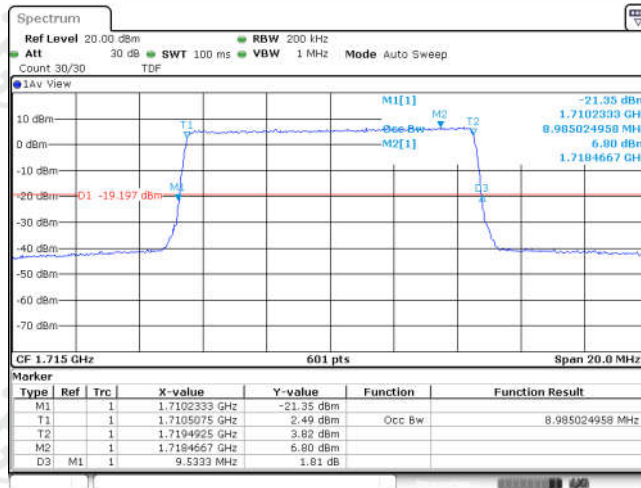

Date: 1 NOV 2023 21:36:14

Band66-10MHz-16QAM-132022-50RB#0-8.985

Date: 1 NOV 2023 21:35:36

Band66-10MHz-16QAM-132322-50RB#0-8.985

Date: 1 NOV 2023 21:36:00

Band66-10MHz-16QAM-132622-50RB#0-8.985

Date: 1 NOV 2023 21:36:25