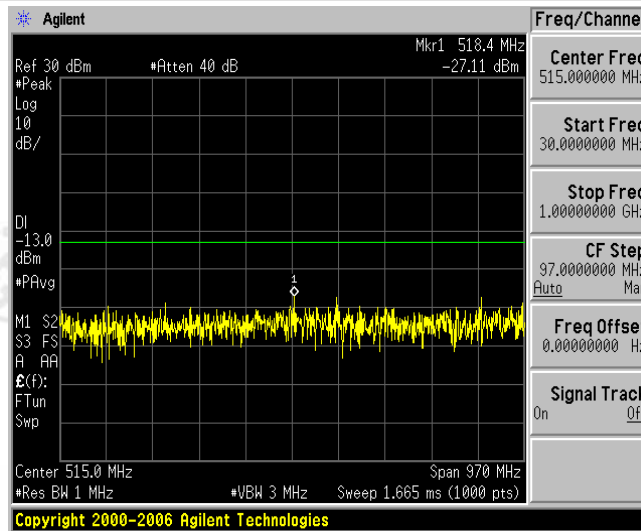

Band66-15MHz-16QAM-132322-1RB#0-Range2:1000~10000MHz