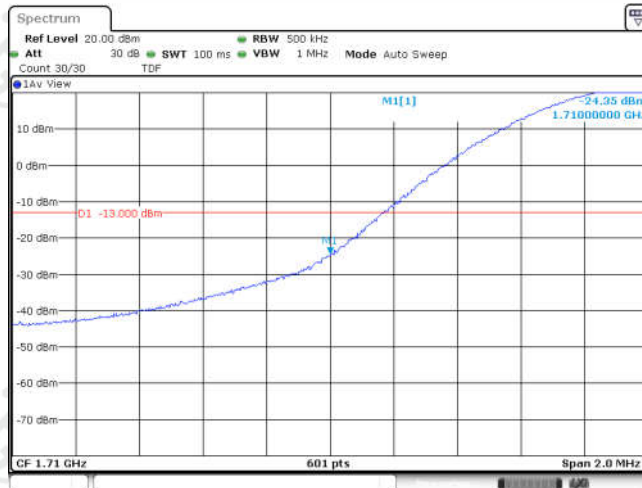

Band66-20MHz-QPSK-132072-1RB#0

Date: 1 NOV 2023 21:48:01