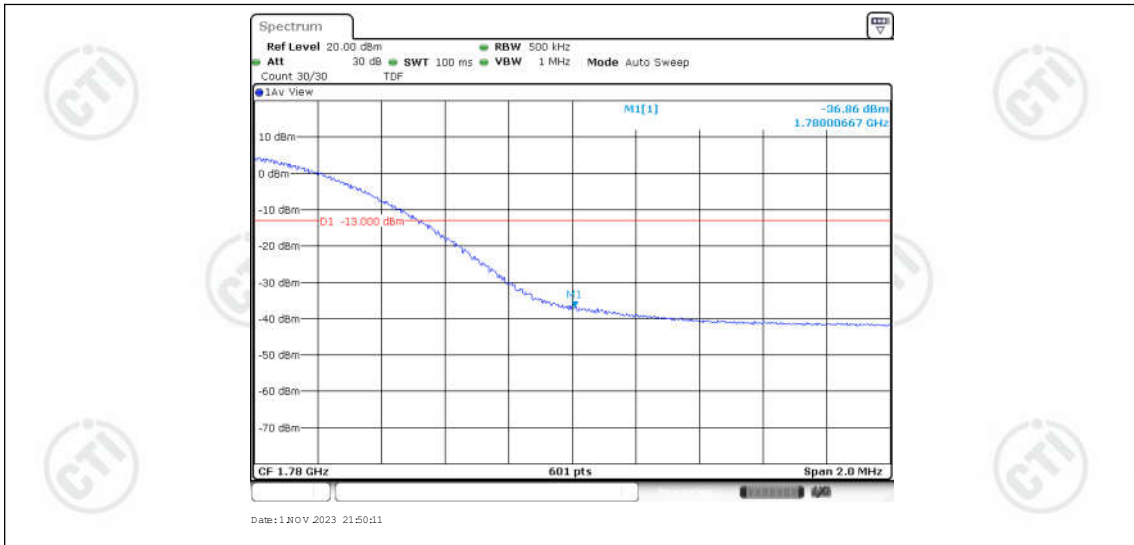

Band66-20MHz-16QAM-132572-1RB#0

Date: 1 NOV 2023 21:49:29

Band66-20MHz-16QAM-132572-1RB#99

Date: 1 NOV 2023 21:49:50

Band66-20MHz-16QAM-132572-100RB#0

Appendix E: Conducted Spurious Emission

Test Result

Band	Bandwidth	Modulation	Channel	RB Configuration	Frequency Range	Result (dBm)	Verdict
Band66	1.4MHz	QPSK	131979	1RB#0	Range1:30~1000MHz	-27.9 7	PASS
Band66	1.4MHz	QPSK	131979	1RB#0	Range2:1000~10000MHz	-30.3	PASS
Band66	1.4MHz	QPSK	132322	1RB#0	Range1:30~1000MHz	-26.4 6	PASS
Band66	1.4MHz	QPSK	132322	1RB#0	Range2:1000~10000MHz	-29.8 3	PASS
Band66	1.4MHz	QPSK	132665	1RB#0	Range1:30~1000MHz	-27.5 9	PASS
Band66	1.4MHz	QPSK	132665	1RB#0	Range2:1000~10000MHz	-28.1 2	PASS
Band66	1.4MHz	16QAM	131979	1RB#0	Range1:30~1000MHz	-27.5 5	PASS
Band66	1.4MHz	16QAM	131979	1RB#0	Range2:1000~10000MHz	-30.2 9	PASS
Band66	1.4MHz	16QAM	132322	1RB#0	Range1:30~1000MHz	-28.6 3	PASS
Band66	1.4MHz	16QAM	132322	1RB#0	Range2:1000~10000MHz	-31.2 6	PASS
Band66	1.4MHz	16QAM	132665	1RB#0	Range1:30~1000MHz	-28.3 4	PASS
Band66	1.4MHz	16QAM	132665	1RB#0	Range2:1000~10000MHz	-30.1 3	PASS
Band66	3MHz	QPSK	131987	1RB#0	Range1:30~1000MHz	-28.4 4	PASS
Band66	3MHz	QPSK	131987	1RB#0	Range2:1000~10000MHz	-30.5 3	PASS
Band66	3MHz	QPSK	132322	1RB#0	Range1:30~1000MHz	-27.7 3	PASS
Band66	3MHz	QPSK	132322	1RB#0	Range2:1000~10000MHz	-29.8 3	PASS
Band66	3MHz	QPSK	132657	1RB#0	Range1:30~1000MHz	-27.3 9	PASS