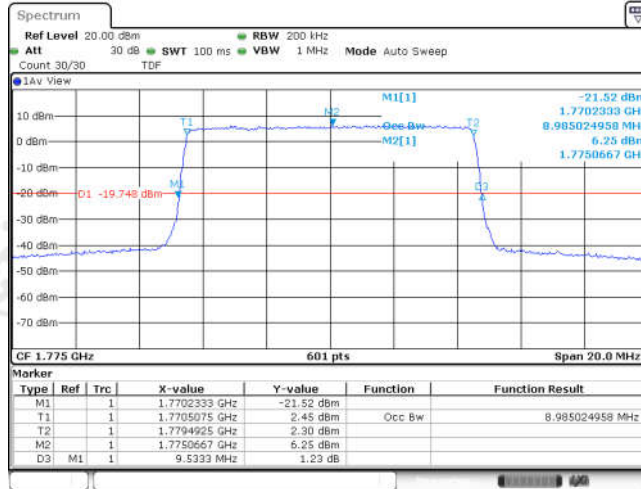

Date: 1 NOV 2023 21:36:14

Band66-10MHz-16QAM-132022-50RB#0-8.985

Date: 1 NOV 2023 21:35:36

Band66-10MHz-16QAM-132322-50RB#0-8.985

Date: 1 NOV 2023 21:36:00

Band66-10MHz-16QAM-132622-50RB#0-8.985

Date: 1 NOV 2023 21:36:25