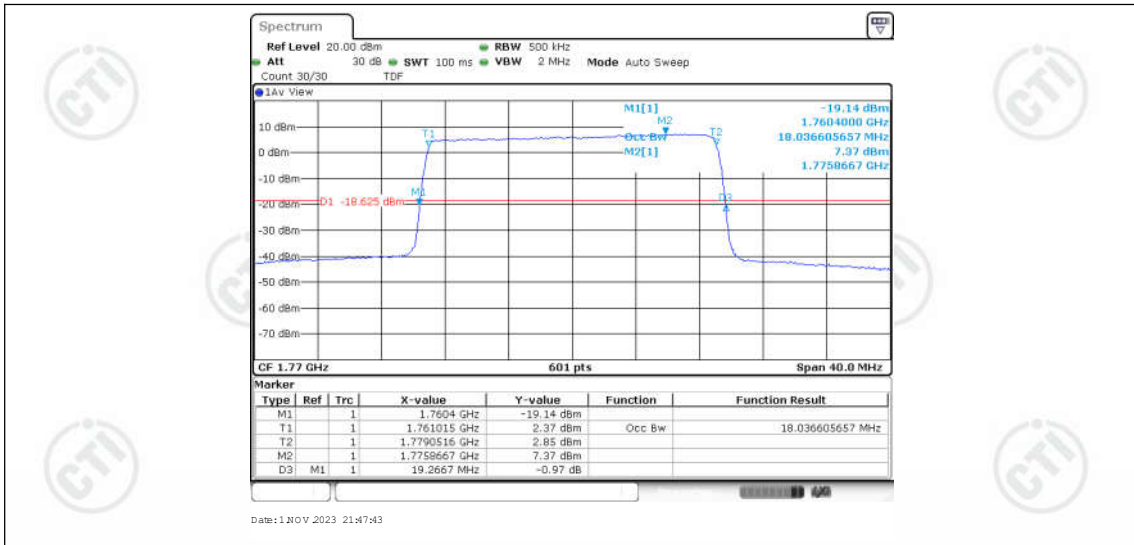

Band66-20MHz-QPSK-132572-100RB#0-18.037

Date: 1 NOV 2023 21:47:33

Band66-20MHz-16QAM-132072-100RB#0-18.037

Date: 1 NOV 2023 21:46:53

Band66-20MHz-16QAM-132322-100RB#0-18.037

Date: 1 NOV 2023 21:47:16

Band66-20MHz-16QAM-132572-100RB#0-18.037