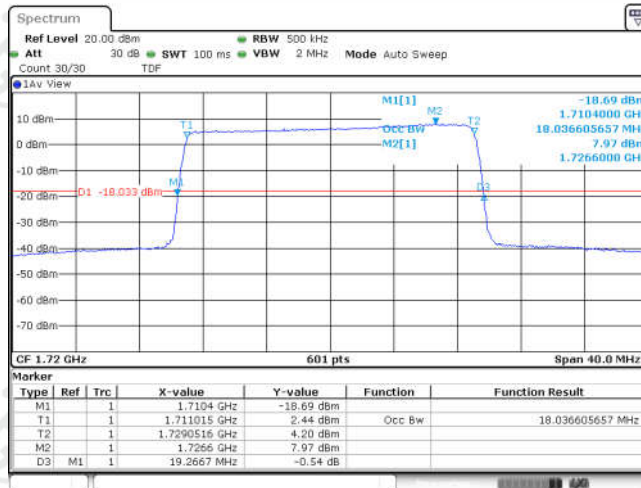

Band66-20MHz-16QAM-132072-100RB#0-18.037

Date: 1 NOV 2023 21:46:53