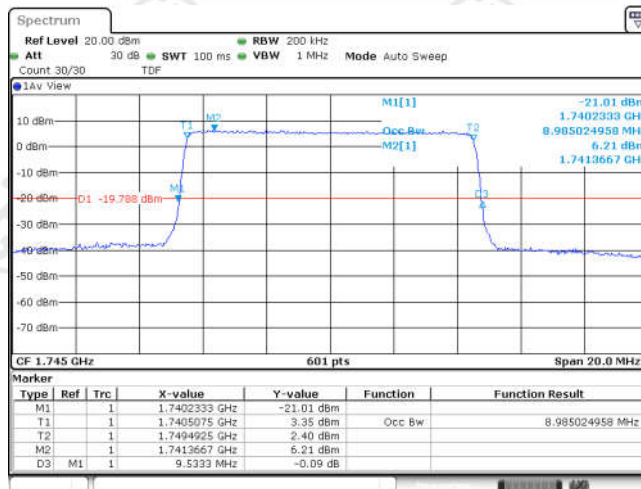

Date: 1 NOV 2023 21:36:14

Band66-10MHz-16QAM-132022-50RB#0-8.985

Date: 1 NOV 2023 21:35:36

Band66-10MHz-16QAM-132322-50RB#0-8.985

Date: 1 NOV 2023 21:36:00

Band66-10MHz-16QAM-132622-50RB#0-8.985

Date: 1 NOV 2023 21:36:25