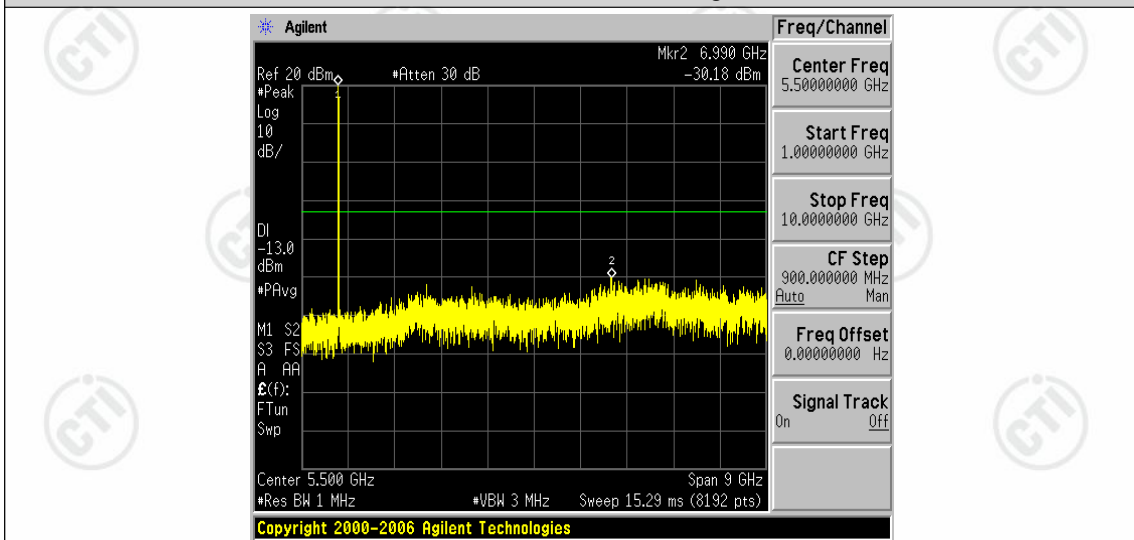

Band66-10MHz-16QAM-132322-1RB#0-Range1:30~1000MHz