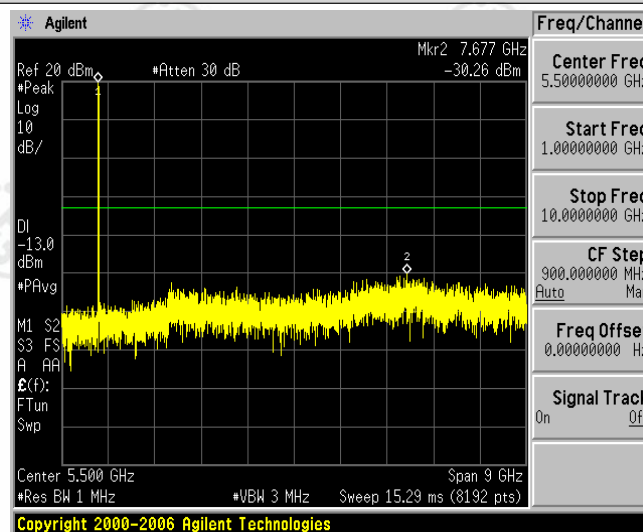

Band66-15MHz-16QAM-132322-1RB#0-Range1:30~1000MHz