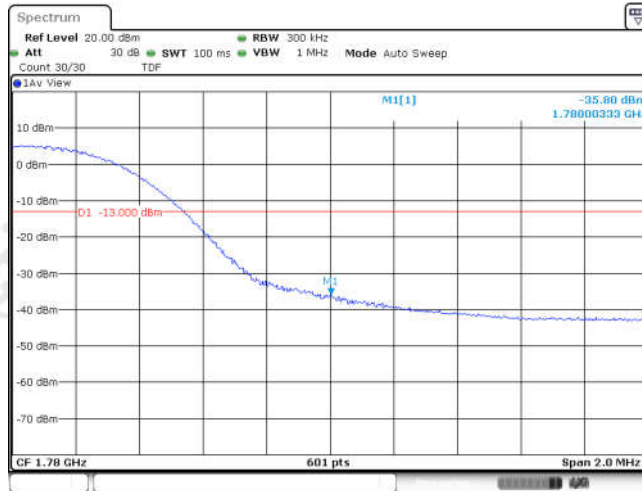

Date: 1 NOV 2023 21:44:31