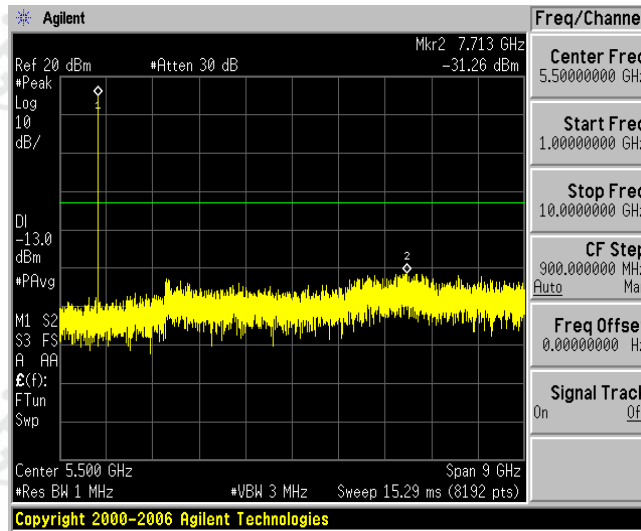

Band66-1.4MHz-16QAM-132665-1RB#0-Range1:30~1000MHz