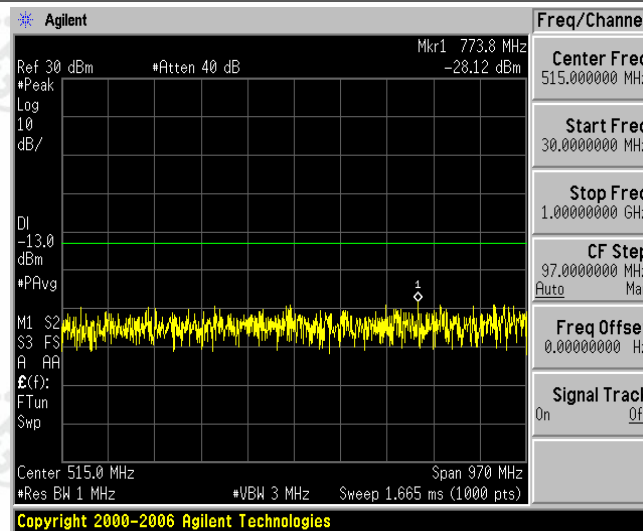

Band66-15MHz-16QAM-132047-1RB#0-Range2:1000~10000MHz