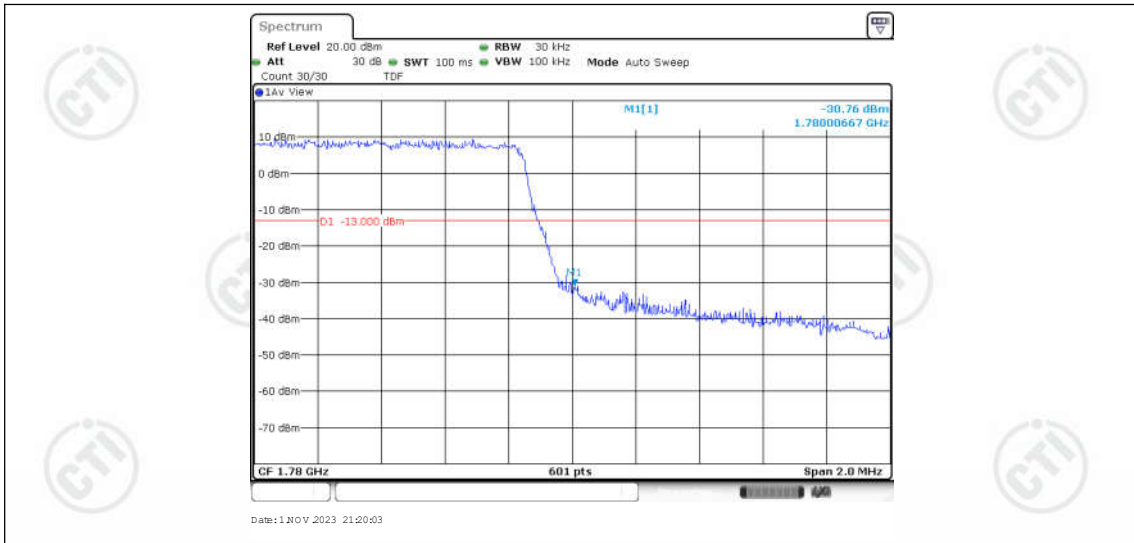

Band66-1.4MHz-16QAM-132665-6RB#0