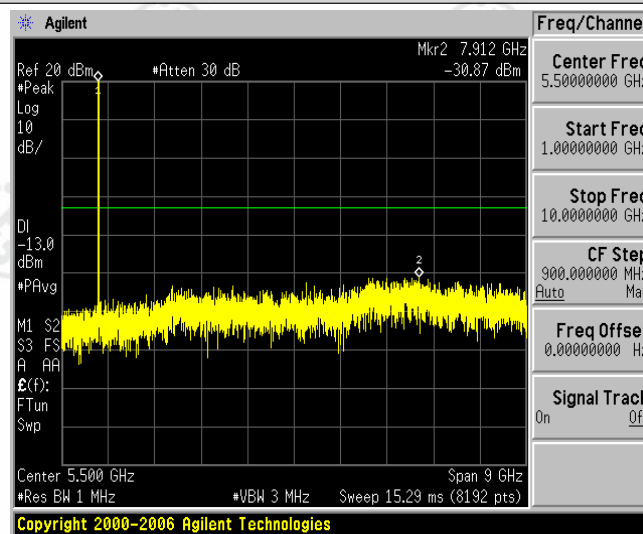

Band66-15MHz-QPSK-132322-1RB#0-Range1:30~1000MHz