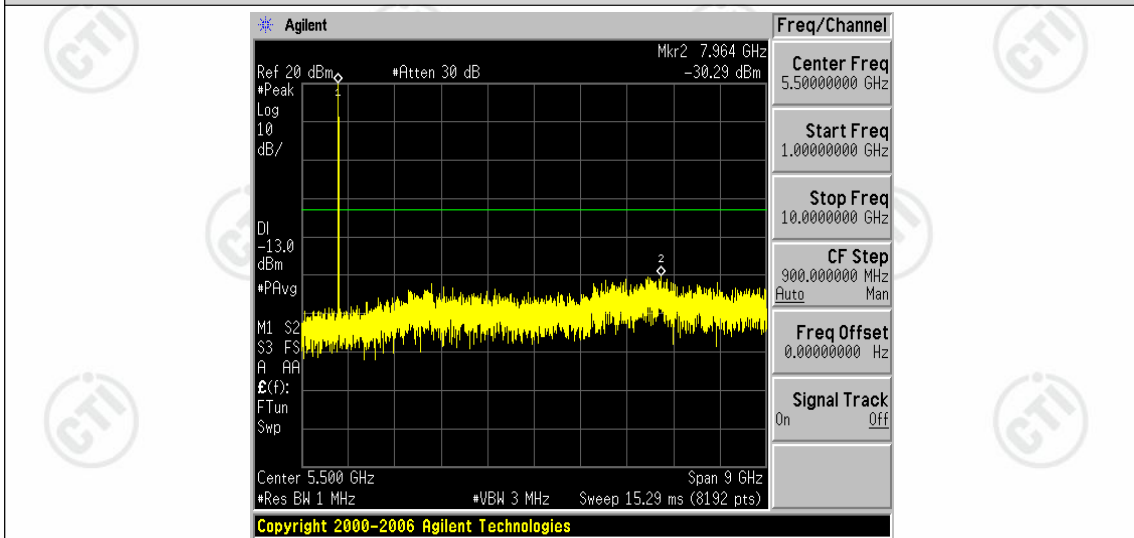

Band66-1.4MHz-16QAM-132322-1RB#0-Range1:30~1000MHz