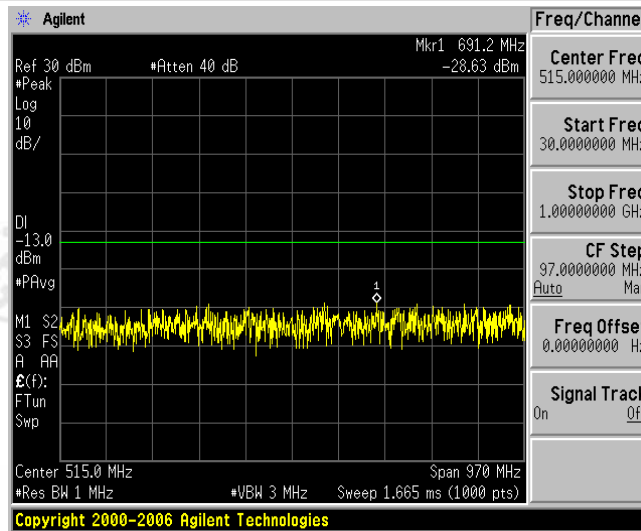

Band66-1.4MHz-16QAM-132322-1RB#0-Range2:1000~10000MHz