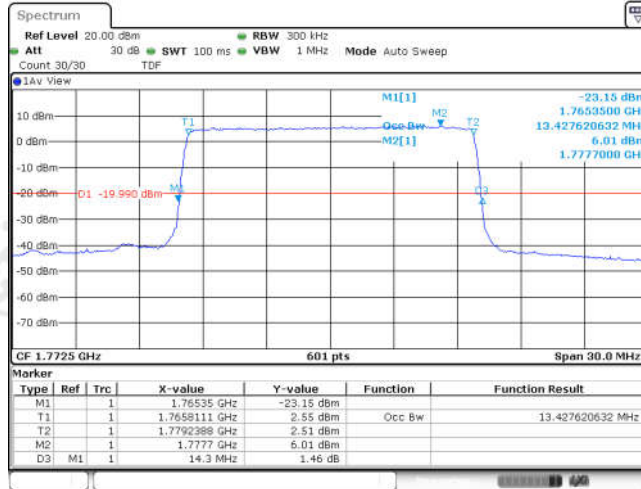

Band66-15MHz-QPSK-132047-75RB#0-13.428

Date: 1 NOV 2023 21:41:04

Band66-15MHz-QPSK-132322-75RB#0-13.428

Date: 1 NOV 2023 21:41:28

Band66-15MHz-QPSK-132597-75RB#0-13.428

Date: 1 NOV 2023 21:41:53

Band66-15MHz-16QAM-132047-75RB#0-13.428