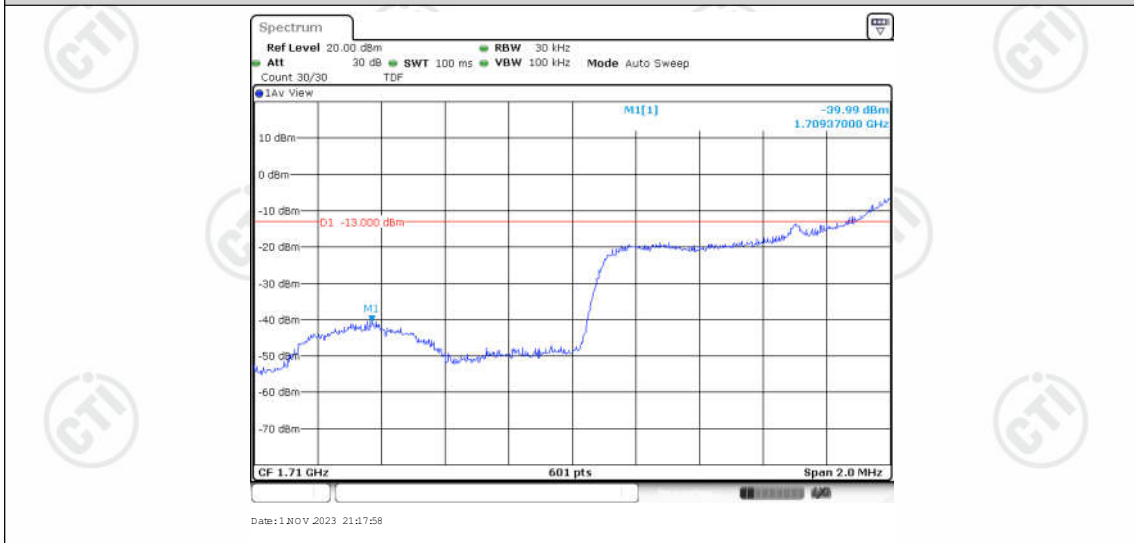

Test Graphs

Band66-1.4MHz-QPSK-132665-1RB#0

Band66-1.4MHz-QPSK-132665-1RB#5

Band66-1.4MHz-QPSK-132665-6RB#0

Band66-1.4MHz-16QAM-131979-1RB#0

Band66-1.4MHz-16QAM-131979-1RB#5

Band66-1.4MHz-16QAM-131979-6RB#0