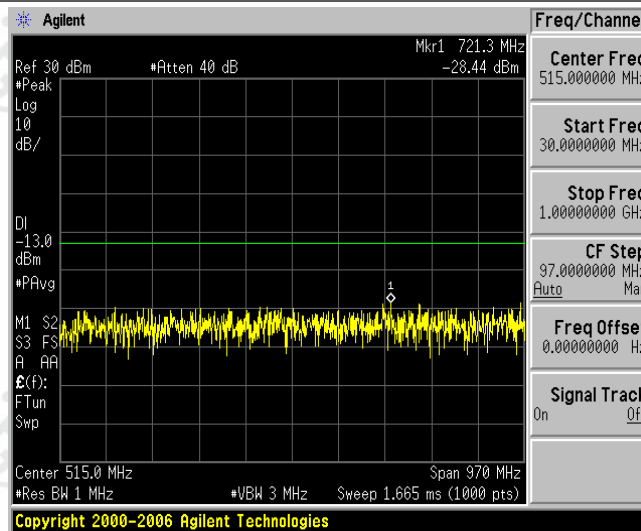

Band66-3MHz-QPSK-131987-1RB#0-Range2:1000~10000MHz