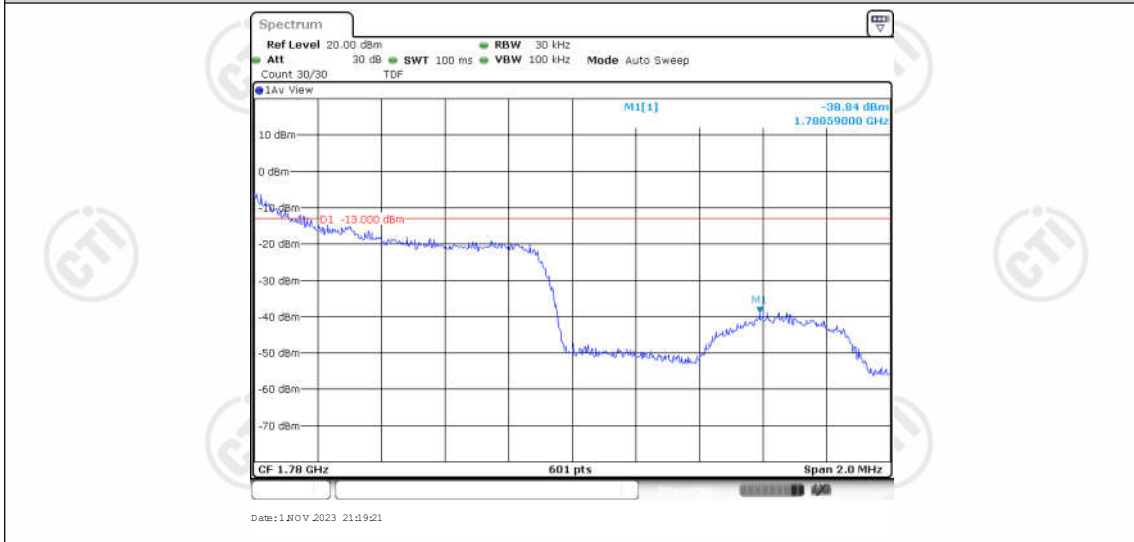

Band66-1.4MHz-16QAM-132665-1RB#0