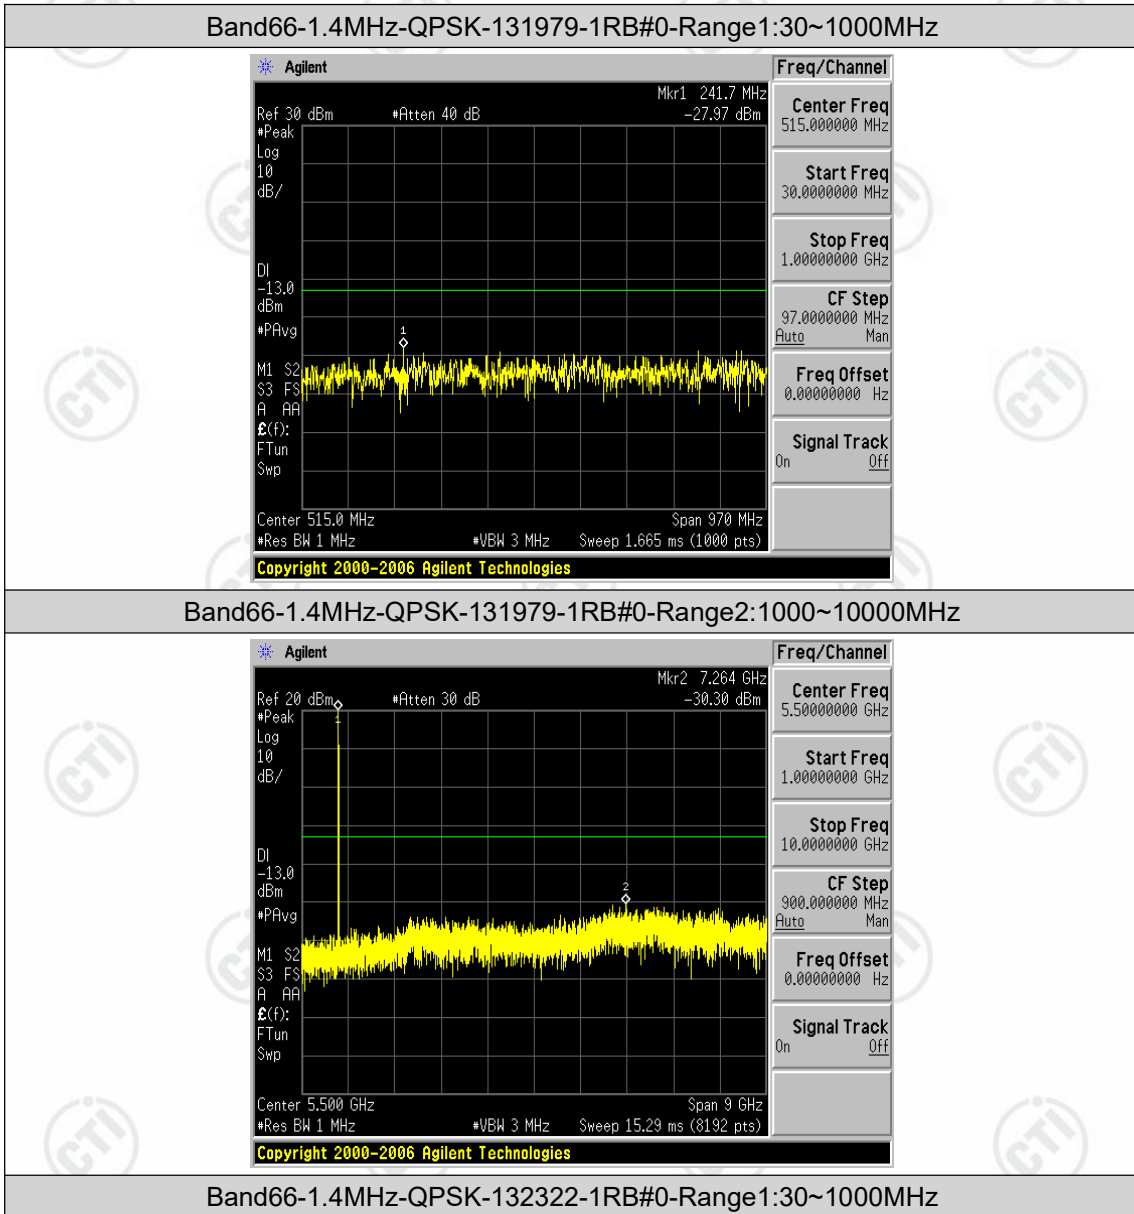

Test Graphs