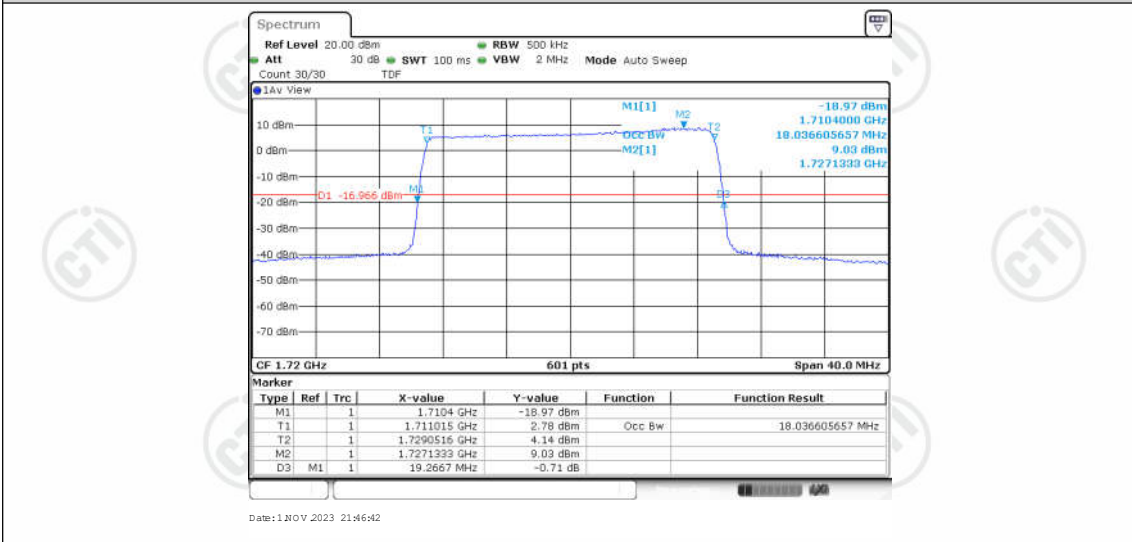

Date: 1 NOV 2023 21:41:15

Band66-15MHz-16QAM-132322-75RB#0-13.478

Date: 1 NOV 2023 21:41:38

Band66-15MHz-16QAM-132597-75RB#0-13.428

Band66-20MHz-QPSK-132072-100RB#0-18.037

Band66-20MHz-QPSK-132322-100RB#0-18.037