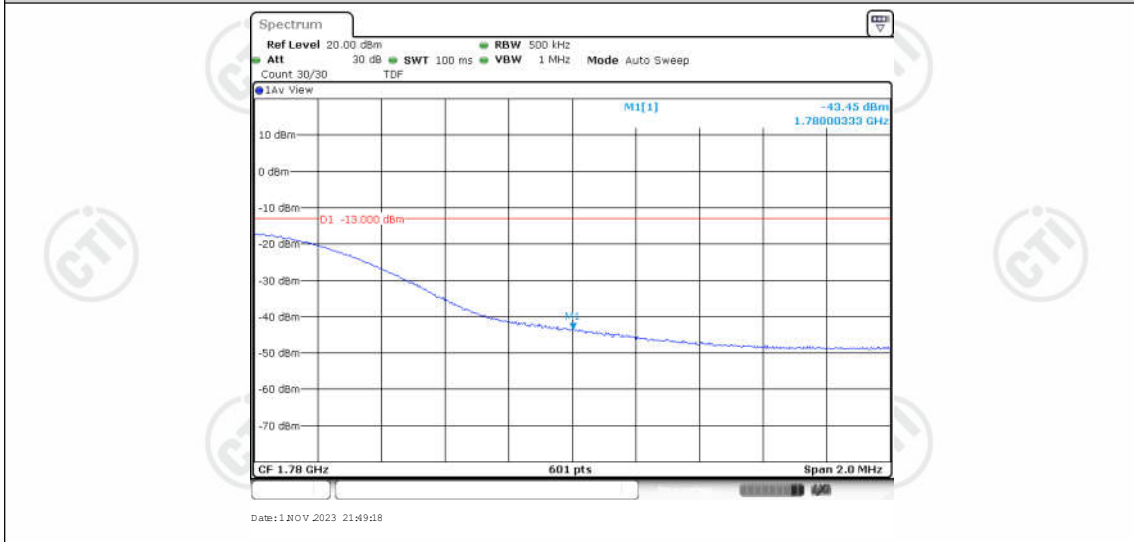

Band66-20MHz-QPSK-132572-1RB#99