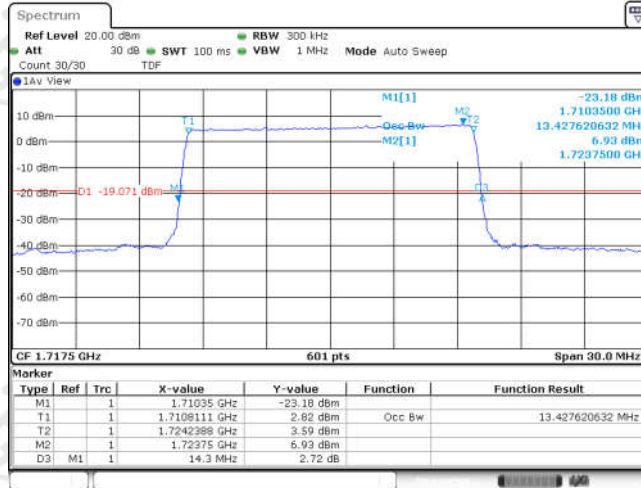

Band66-15MHz-QPSK-132047-75RB#0-13.428

Date: 1 NOV 2023 21:41:04

Band66-15MHz-QPSK-132322-75RB#0-13.428

Date: 1 NOV 2023 21:41:28

Band66-15MHz-QPSK-132597-75RB#0-13.428

Date: 1 NOV 2023 21:41:53

Band66-15MHz-16QAM-132047-75RB#0-13.428