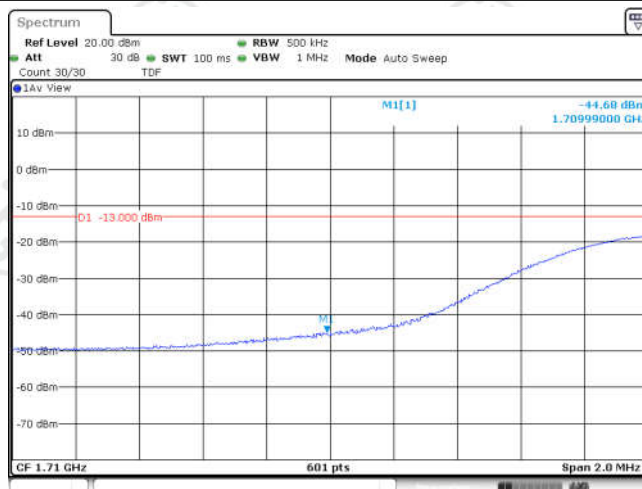

Date: 1 NOV 2023 21:44:10

Band66-15MHz-16QAM-132597-75RB#0

Date: 1 NOV 2023 21:44:31

Band66-20MHz-QPSK-132072-1RB#0

Date: 1 NOV 2023 21:48:01

Band66-20MHz-QPSK-132072-1RB#99

Date: 1 NOV 2023 21:48:22

Band66-20MHz-QPSK-132072-100RB#0