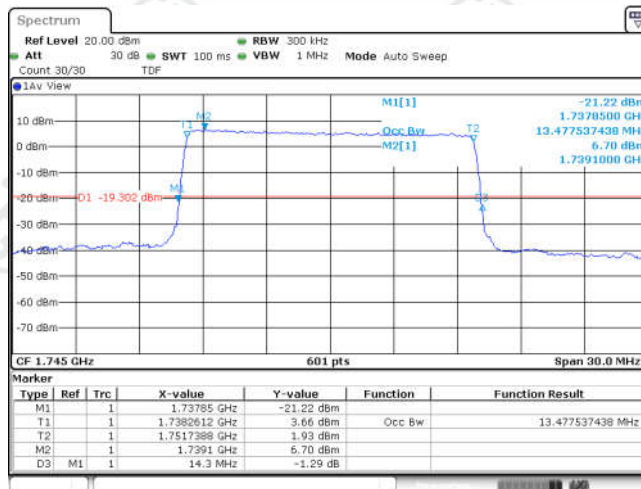

Band66-15MHz-16QAM-132322-75RB#0-13.478

Date: 1 NOV 2023 21:41:38

Band66-15MHz-16QAM-132597-75RB#0-13.428