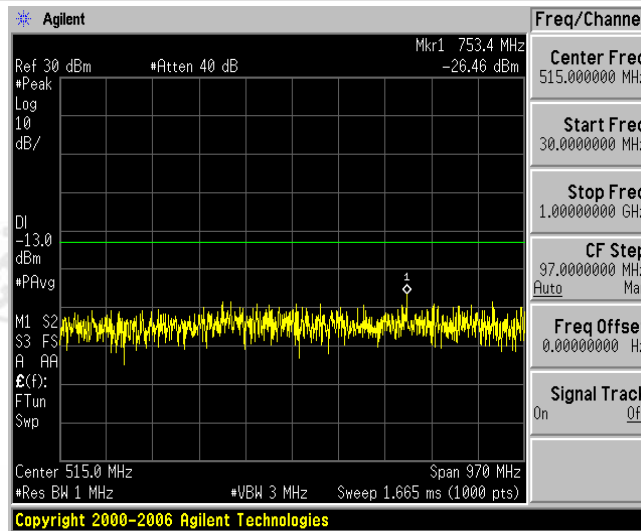

Band66-1.4MHz-QPSK-132322-1RB#0-Range2:1000~10000MHz