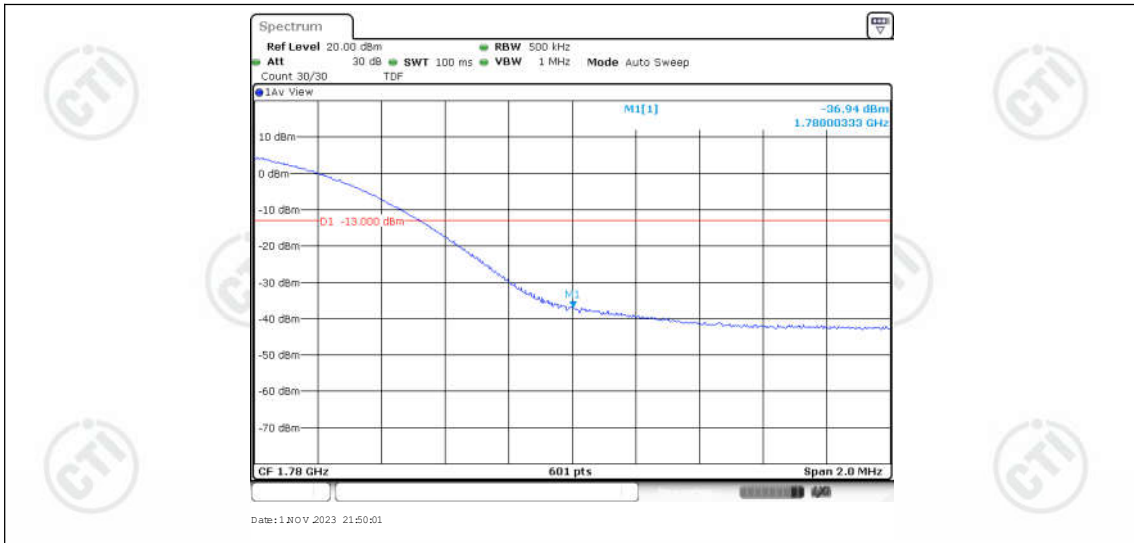

Band66-20MHz-16QAM-132072-1RB#0