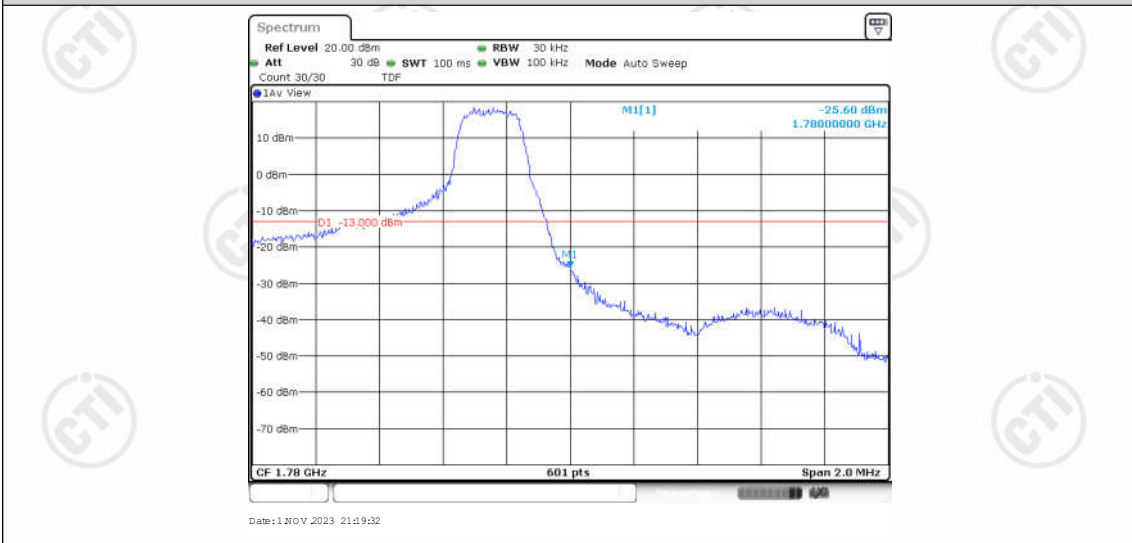

Test Graphs

Band66-1.4MHz-QPSK-132665-1RB#0

Band66-1.4MHz-QPSK-132665-1RB#5

Band66-1.4MHz-QPSK-132665-6RB#0

Band66-1.4MHz-16QAM-131979-1RB#0

Band66-1.4MHz-16QAM-131979-1RB#5

Band66-1.4MHz-16QAM-131979-6RB#0