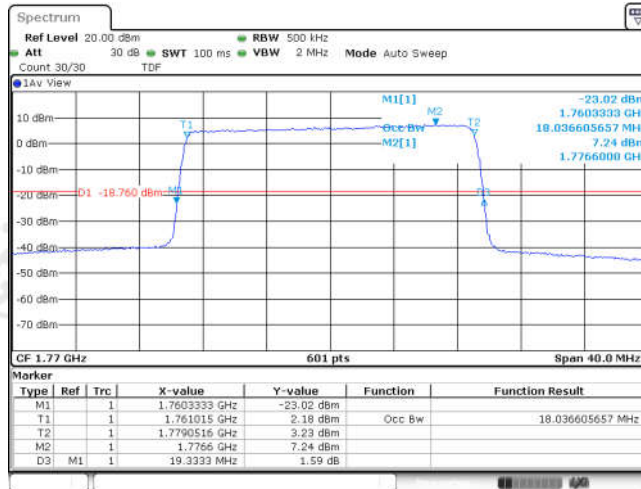

Date: 1 NOV 2023 21:47:33