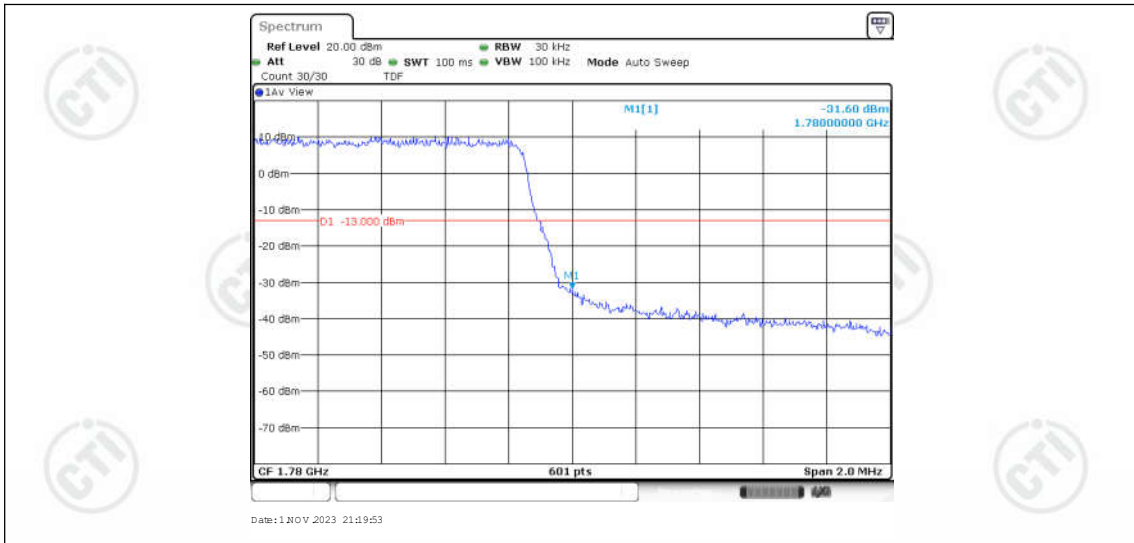

Test Graphs

Band66-1.4MHz-QPSK-132665-1RB#0

Band66-1.4MHz-QPSK-132665-1RB#5

Band66-1.4MHz-QPSK-132665-6RB#0

Band66-1.4MHz-16QAM-131979-1RB#0

Band66-1.4MHz-16QAM-131979-1RB#5

Band66-1.4MHz-16QAM-131979-6RB#0