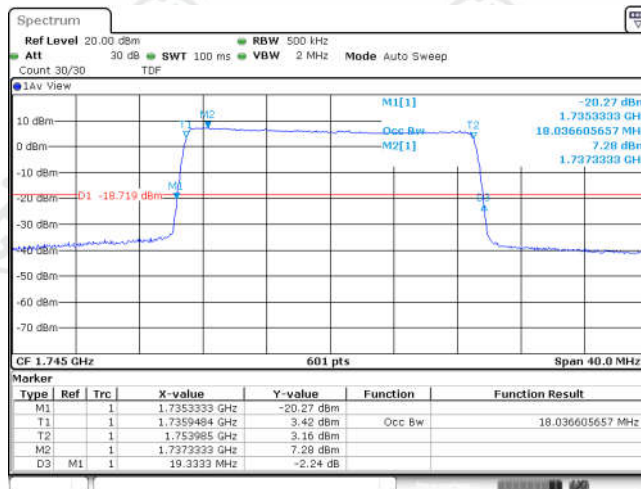

Band66-20MHz-QPSK-132572-100RB#0-18.037

Date: 1 NOV 2023 21:47:33

Band66-20MHz-16QAM-132072-100RB#0-18.037

Date: 1 NOV 2023 21:46:53

Band66-20MHz-16QAM-132322-100RB#0-18.037

Date: 1 NOV 2023 21:47:16

Band66-20MHz-16QAM-132572-100RB#0-18.037