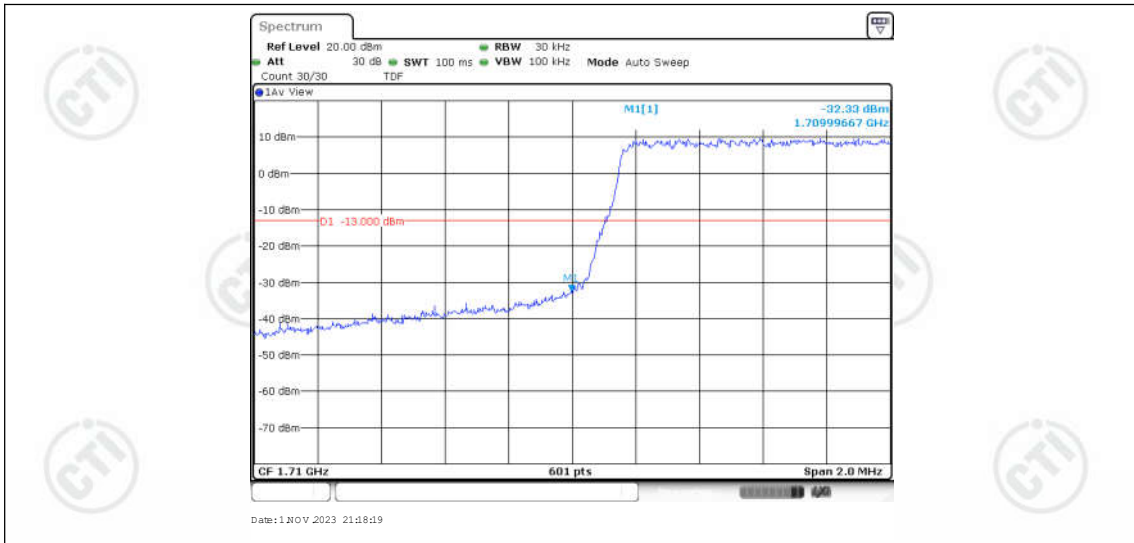

Test Graphs

Band66-1.4MHz-QPSK-132665-1RB#0

Band66-1.4MHz-QPSK-132665-1RB#5

Band66-1.4MHz-QPSK-132665-6RB#0

Band66-1.4MHz-16QAM-131979-1RB#0

Band66-1.4MHz-16QAM-131979-1RB#5

Band66-1.4MHz-16QAM-131979-6RB#0