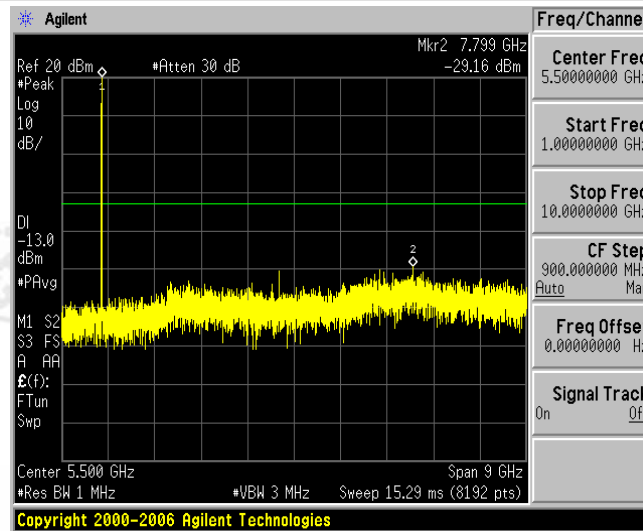

Band66-15MHz-QPSK-132047-1RB#0-Range1:30~1000MHz