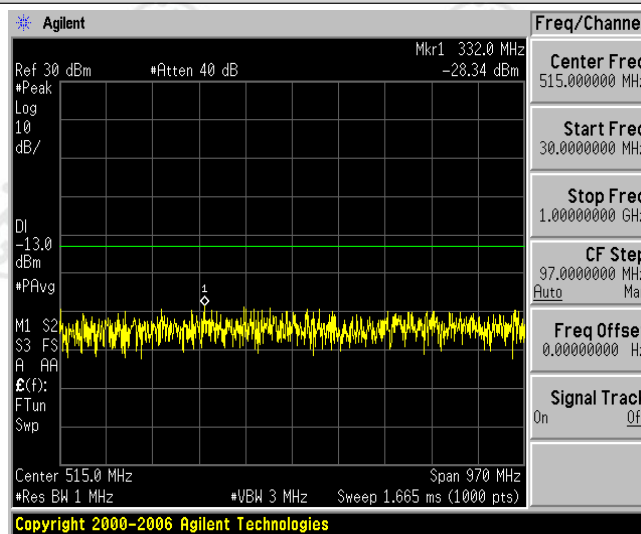

Band66-1.4MHz-16QAM-131979-1RB#0-Range2:1000~10000MHz

Band66-1.4MHz-16QAM-132322-1RB#0-Range1:30~1000MHz

Band66-1.4MHz-16QAM-132322-1RB#0-Range2:1000~10000MHz

Band66-1.4MHz-16QAM-132665-1RB#0-Range1:30~1000MHz