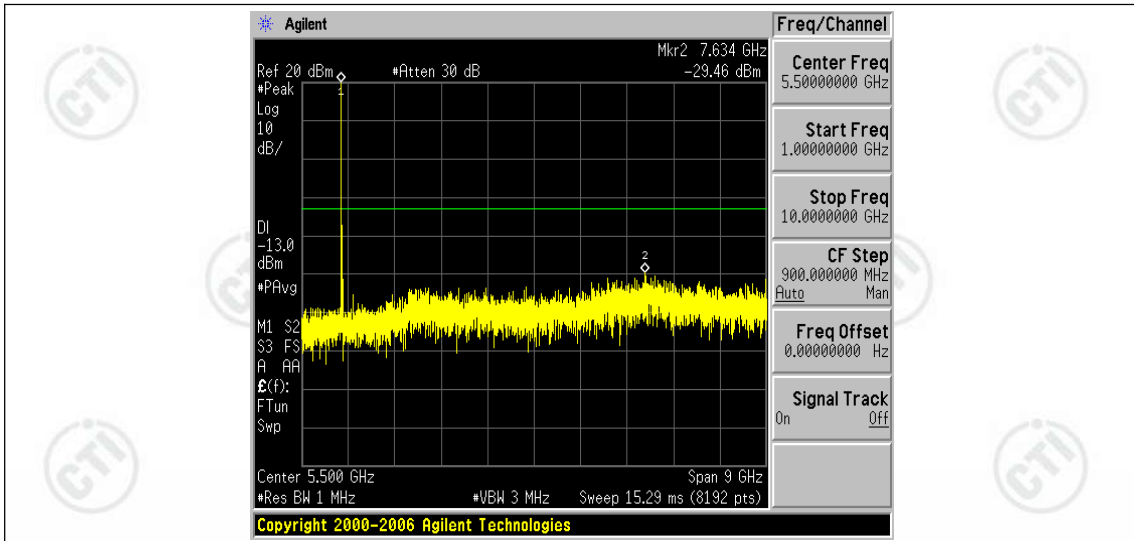

Band66-20MHz-QPSK-132072-1RB#0-Range1:30~1000MHz