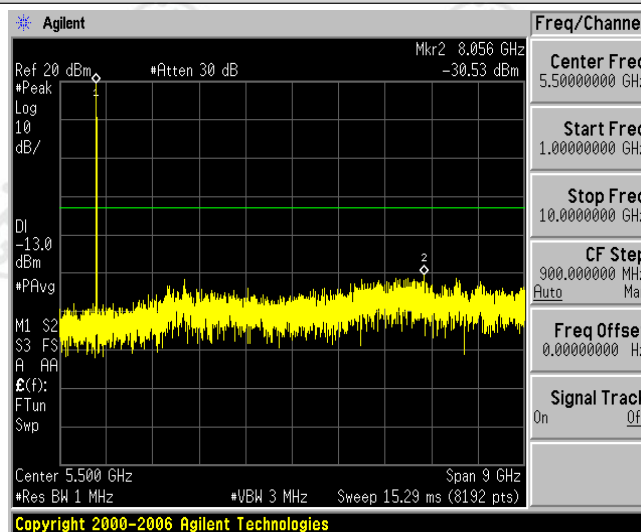

Band66-3MHz-QPSK-132322-1RB#0-Range1:30~1000MHz