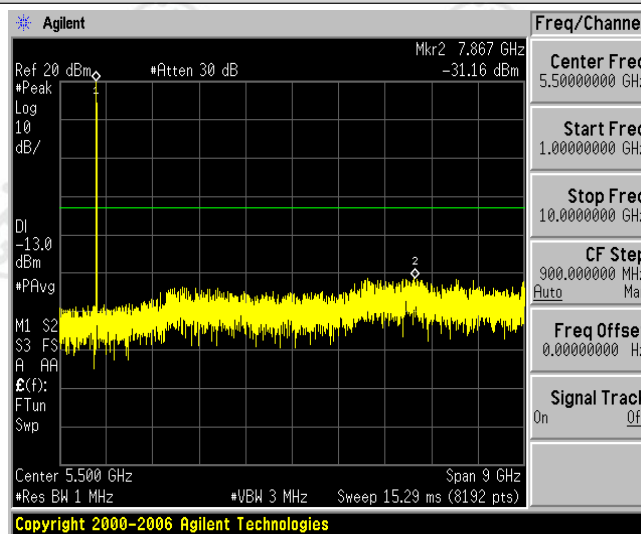

Band66-5MHz-16QAM-132322-1RB#0-Range1:30~1000MHz