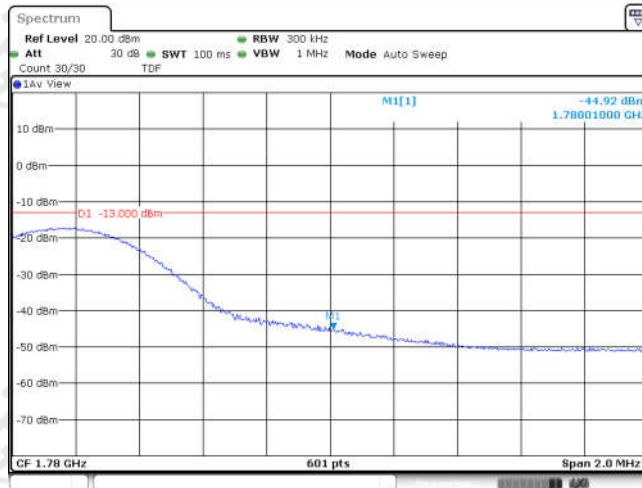

Band66-15MHz-16QAM-132047-1RB#0

Band66-15MHz-16QAM-132047-1RB#74

Band66-15MHz-16QAM-132047-75RB#0

Date: 1 NOV 2023 21:43:13

Band66-15MHz-16QAM-132597-1RB#0

Date: 1 NOV 2023 21:43:49

Band66-15MHz-16QAM-132597-1RB#74