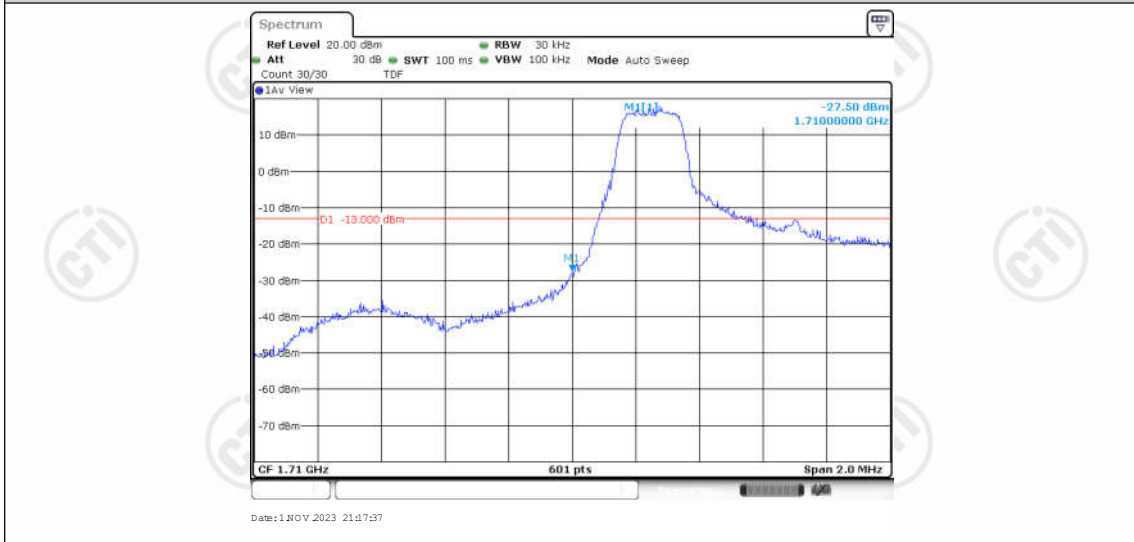

Test Graphs

Band66-1.4MHz-QPSK-132665-1RB#0

Band66-1.4MHz-QPSK-132665-1RB#5

Band66-1.4MHz-QPSK-132665-6RB#0

Band66-1.4MHz-16QAM-131979-1RB#0

Band66-1.4MHz-16QAM-131979-1RB#5

Band66-1.4MHz-16QAM-131979-6RB#0