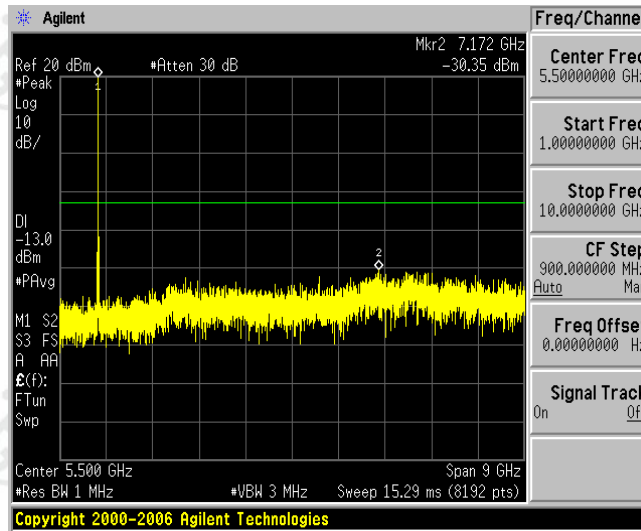

Band66-15MHz-16QAM-132047-1RB#0-Range1:30~1000MHz

Band66-15MHz-16QAM-132047-1RB#0-Range2:1000~10000MHz

Band66-15MHz-16QAM-132322-1RB#0-Range1:30~1000MHz

Band66-15MHz-16QAM-132322-1RB#0-Range2:1000~10000MHz