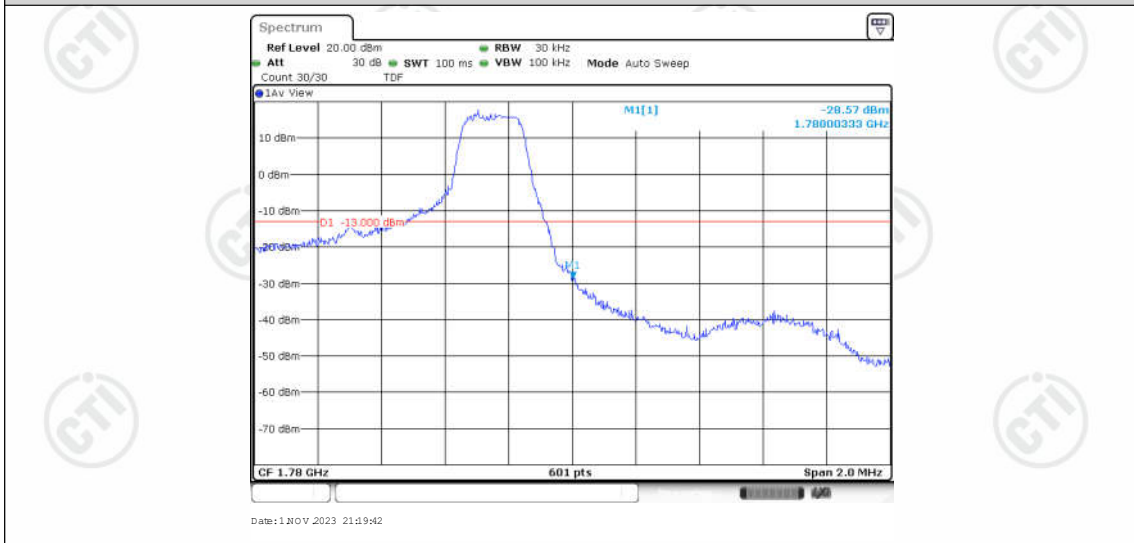

Band66-1.4MHz-16QAM-132665-1RB#5