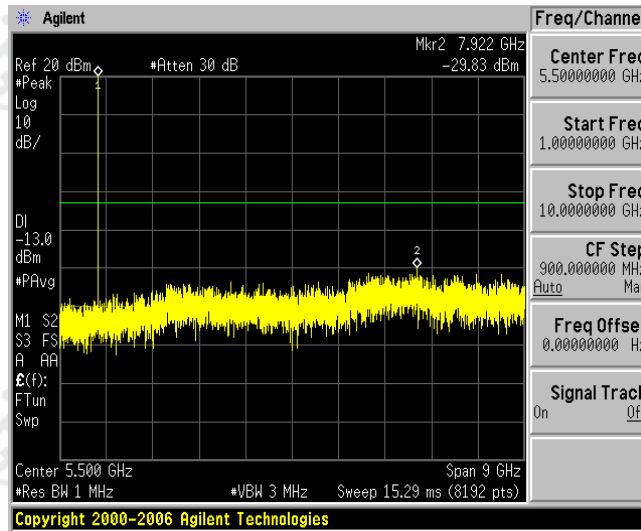

Band66-1.4MHz-QPSK-132665-1RB#0-Range1:30~1000MHz