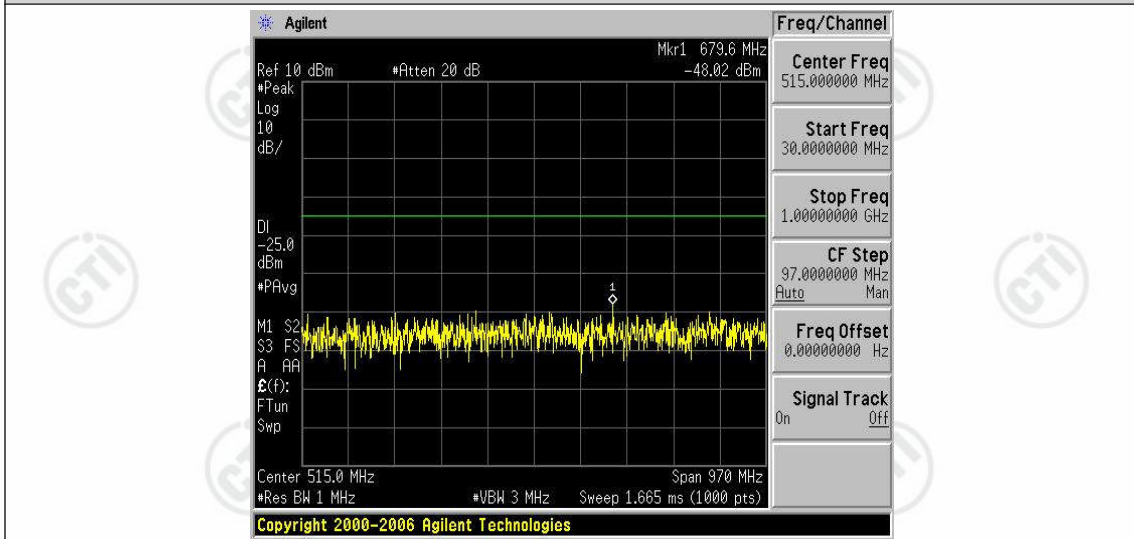

Band41-20MHz-16QAM-40620-1RB#0-Range1:30~1000MHz