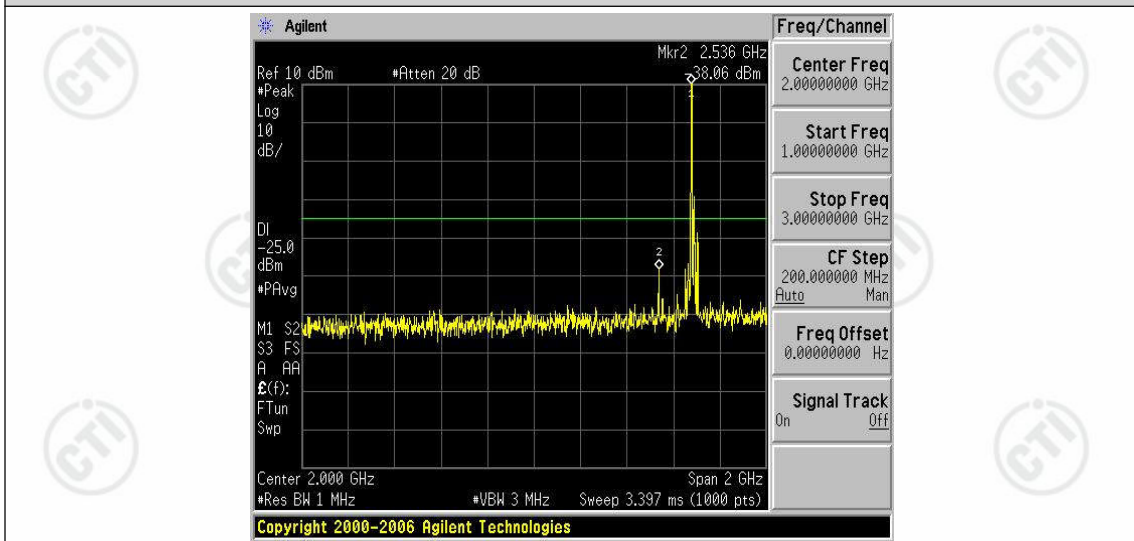

Band41-15MHz-16QAM-41515-1RB#0-Range2:1000~3000MHz