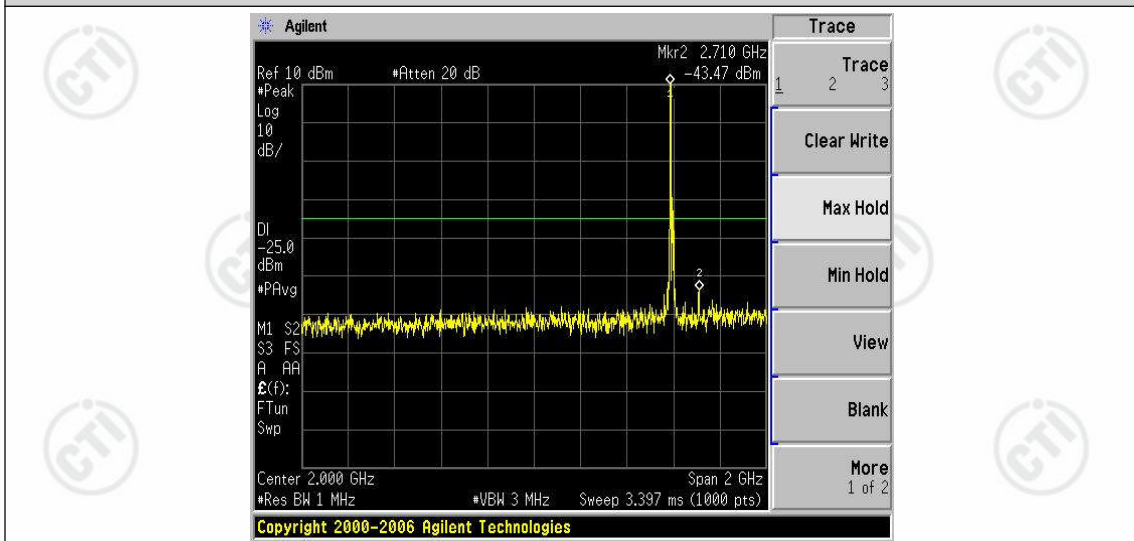

Band41-15MHz-16QAM-39725-1RB#0-Range2:1000~3000MHz

Band41-15MHz-16QAM-39725-1RB#0-Range3:3000~26500MHz

Band41-15MHz-16QAM-40620-1RB#0-Range1:30~1000MHz

Band41-15MHz-16QAM-40620-1RB#0-Range2:1000~3000MHz

Band41-15MHz-16QAM-40620-1RB#0-Range3:3000~26500MHz