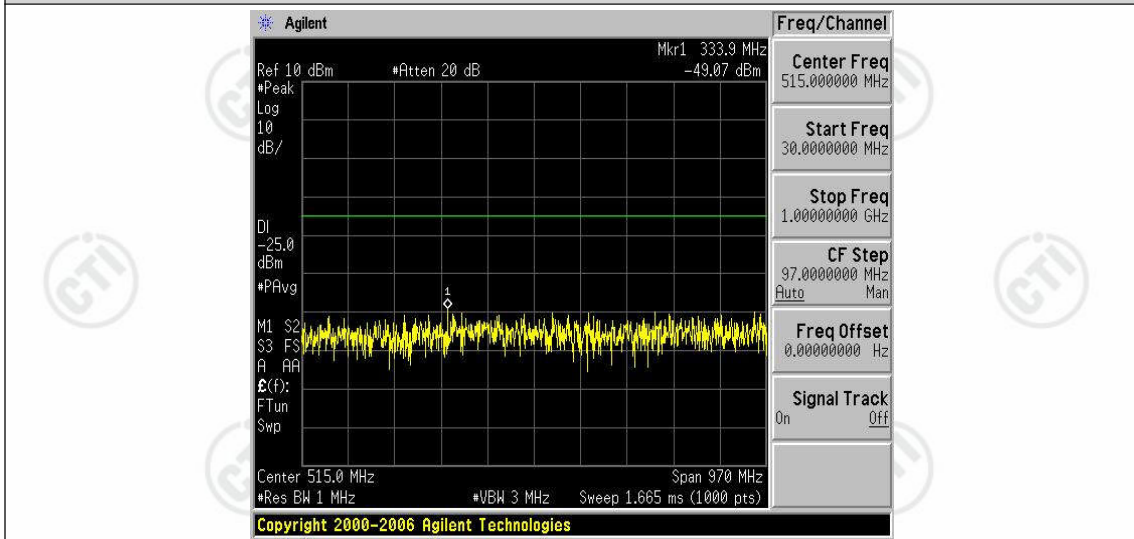

Band41-15MHz-QPSK-41515-1RB#0-Range1:30~1000MHz