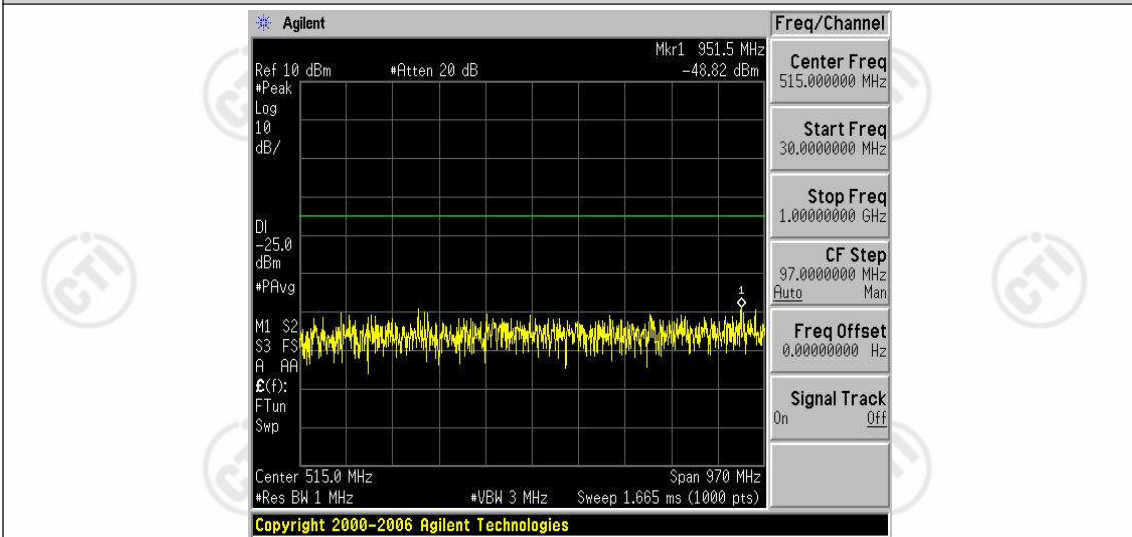

Band41-5MHz-16QAM-40620-1RB#0-Range1:30~1000MHz