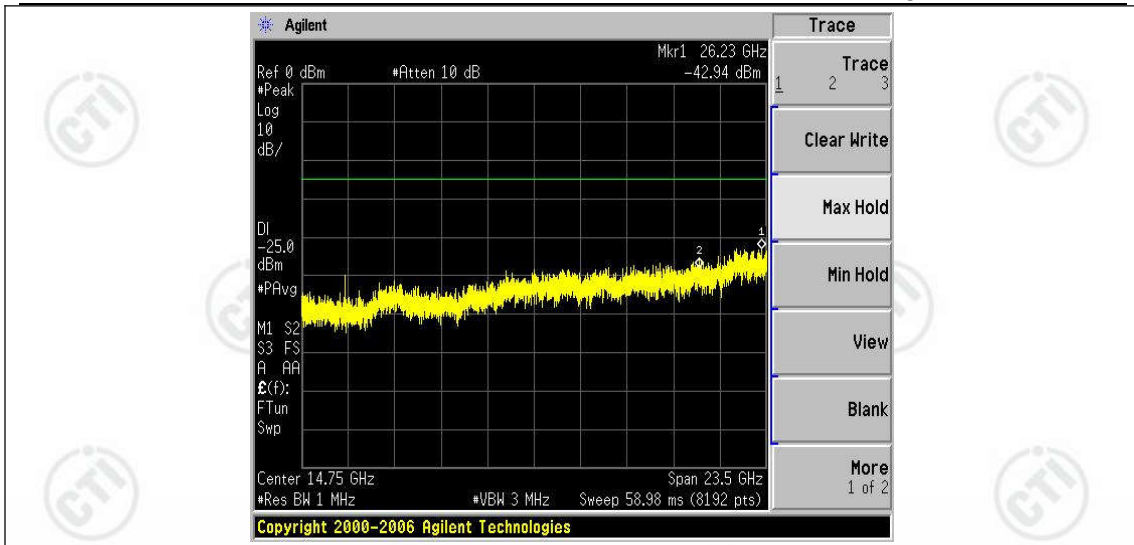

Band41-15MHz-16QAM-39725-1RB#0-Range2:1000~3000MHz

Band41-15MHz-16QAM-39725-1RB#0-Range3:3000~26500MHz

Band41-15MHz-16QAM-40620-1RB#0-Range1:30~1000MHz

Band41-15MHz-16QAM-40620-1RB#0-Range2:1000~3000MHz

Band41-15MHz-16QAM-40620-1RB#0-Range3:3000~26500MHz