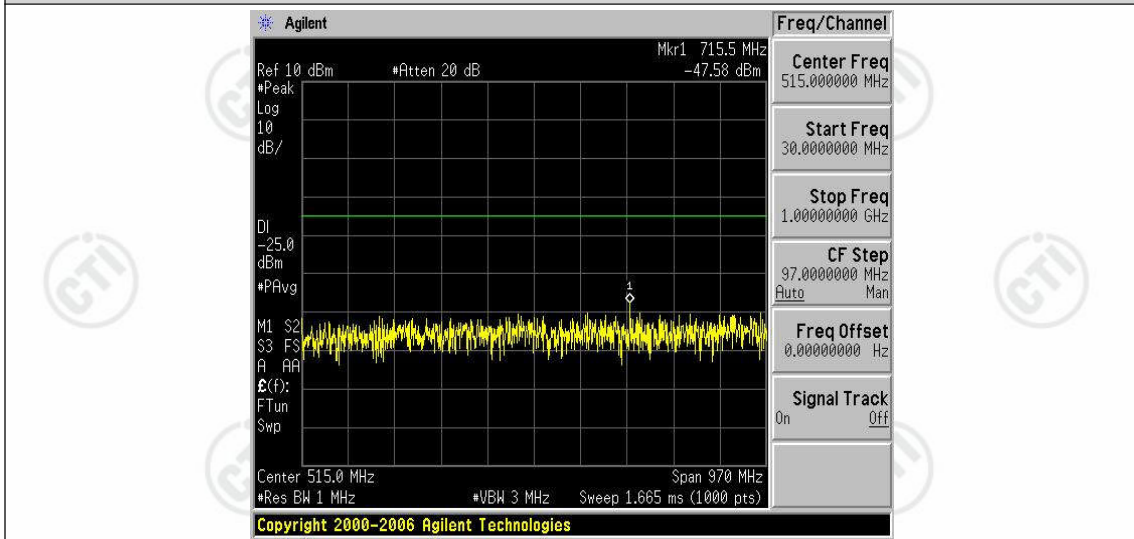

Band41-15MHz-16QAM-41515-1RB#0-Range1:30~1000MHz