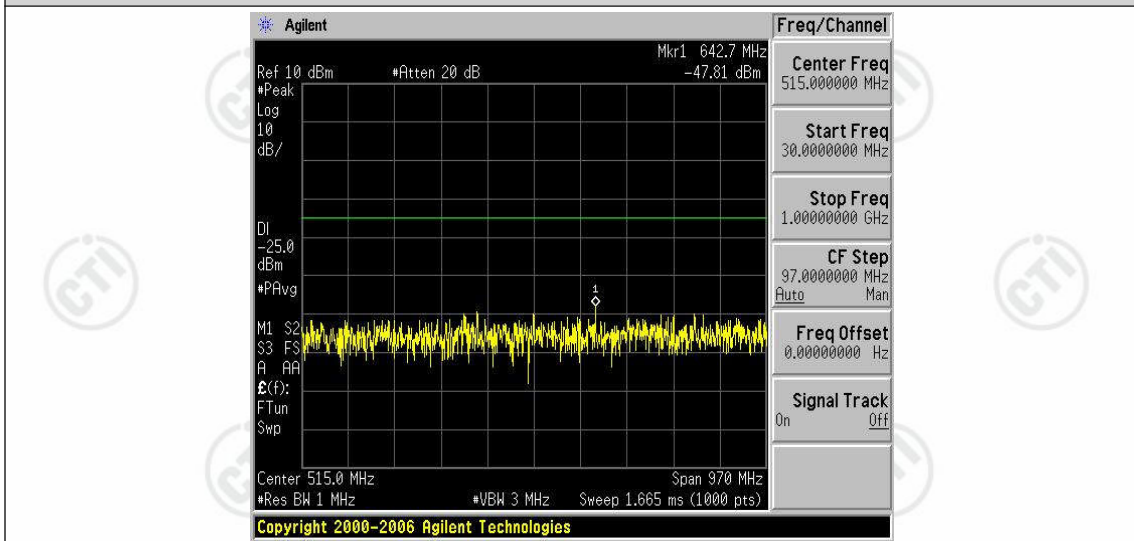

Band41-10MHz-16QAM-39700-1RB#0-Range1:30~1000MHz