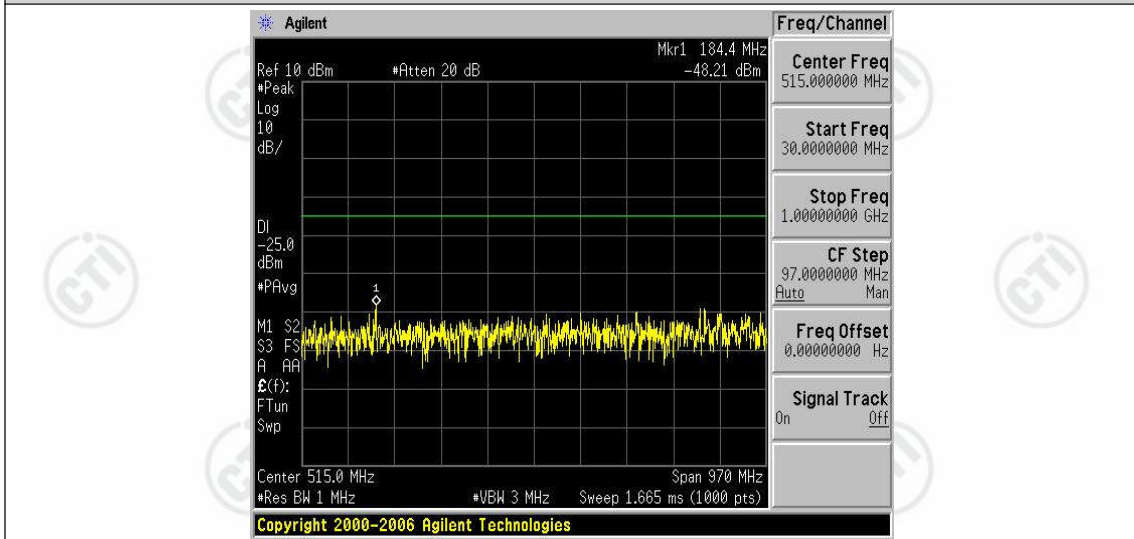

Band41-15MHz-16QAM-40620-1RB#0-Range1:30~1000MHz