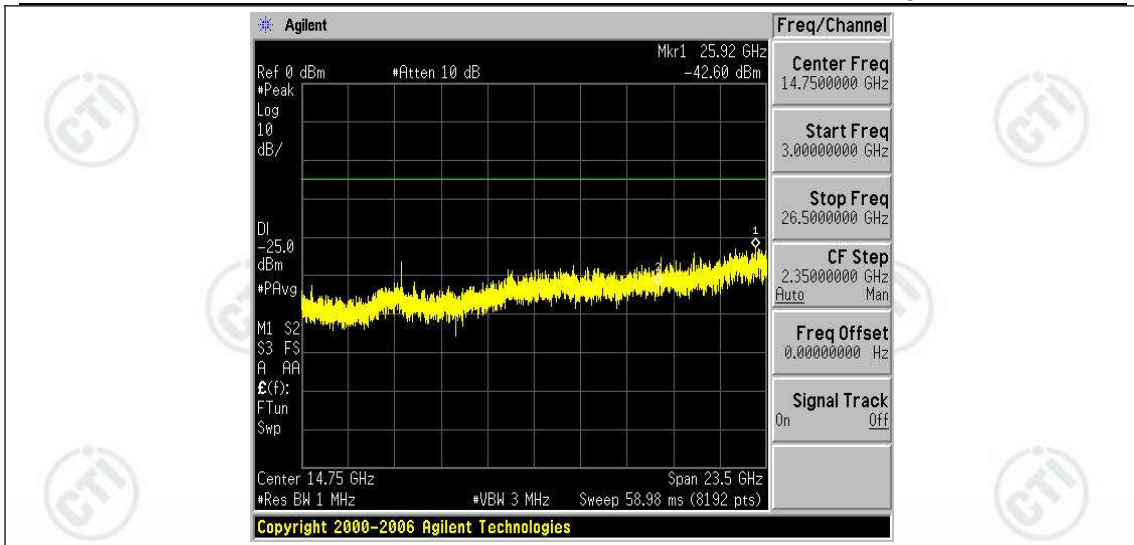

Band41-15MHz-16QAM-41515-1RB#0-Range3:3000~26500MHz