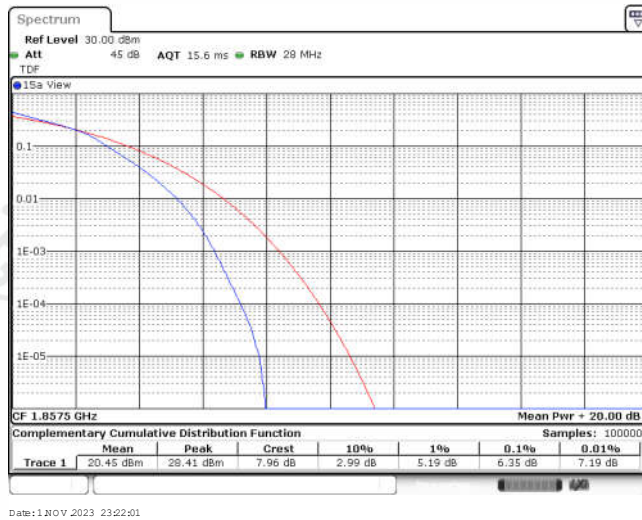

Band25-15MHz-16QAM-26115-75RB#0