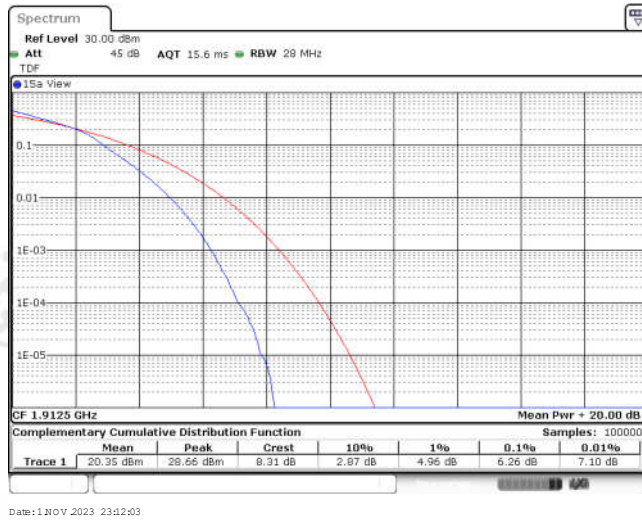

Band25-5MHz-16QAM-26665-25RB#0