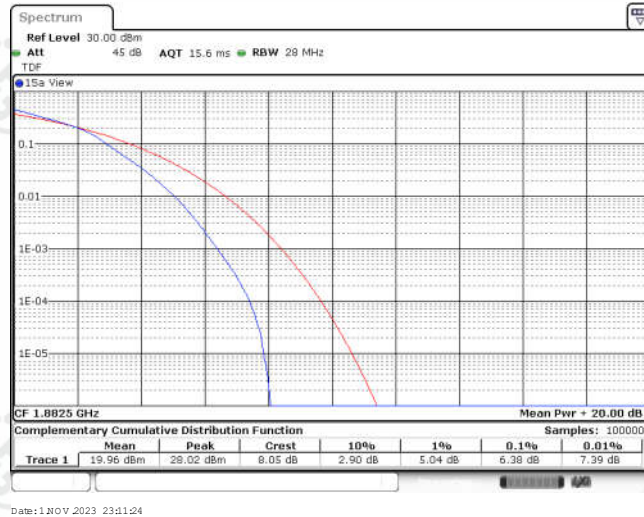

Band25-5MHz-16QAM-26365-25RB#0