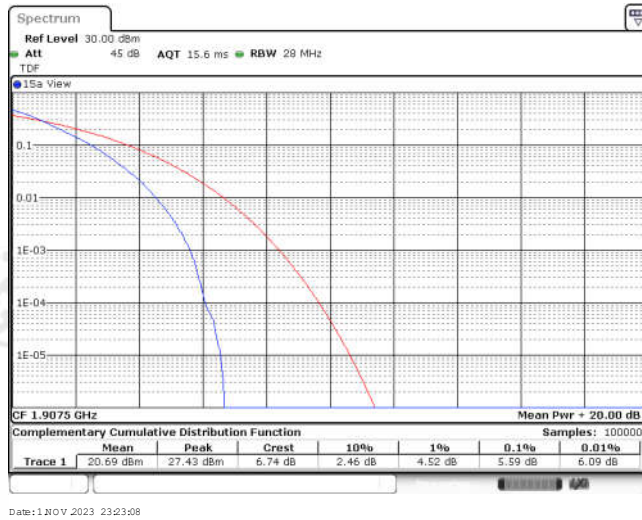

Band25-15MHz-QPSK-26615-75RB#0