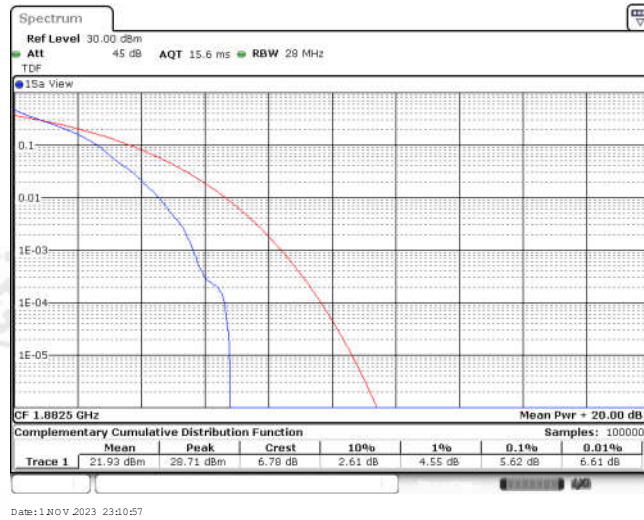

Band25-5MHz-QPSK-26365-1RB#0