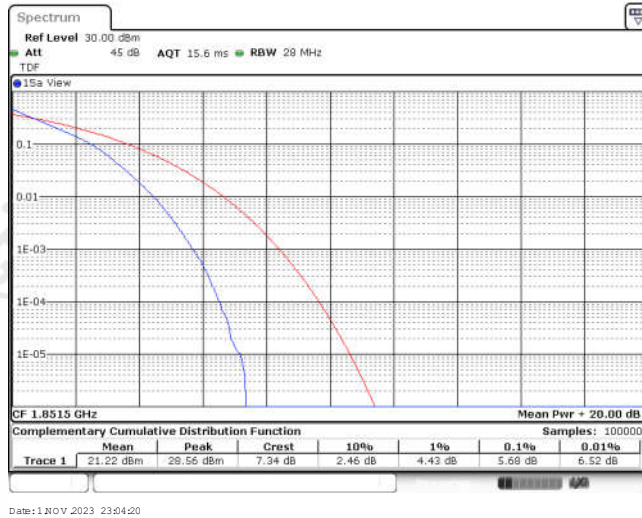

Band25-3MHz-QPSK-26055-15RB#0