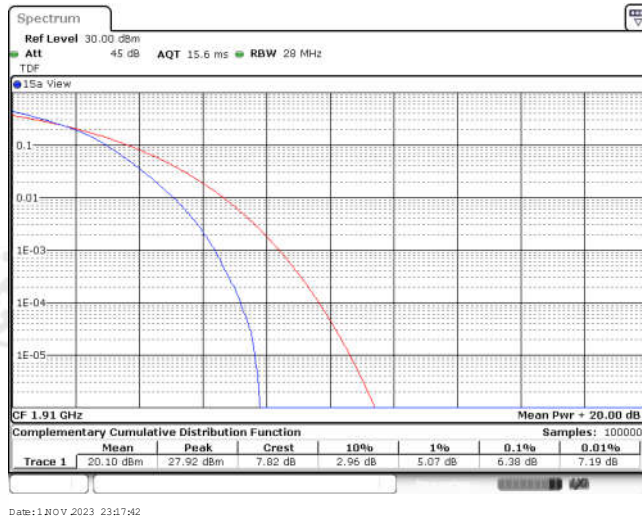

Band25-10MHz-16QAM-26640-50RB#0