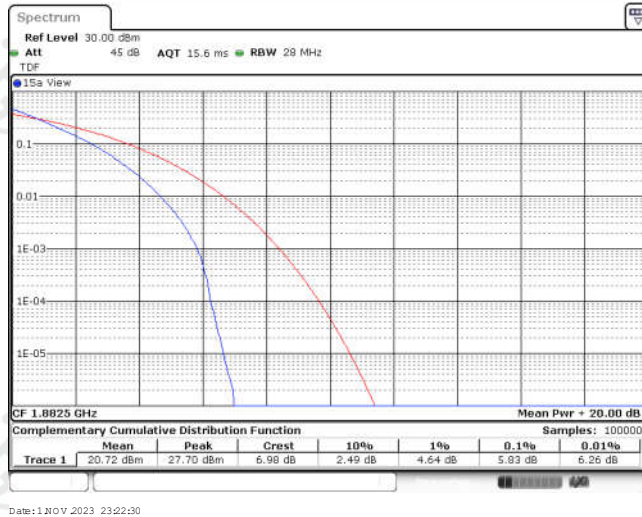

Band25-15MHz-QPSK-26365-75RB#0