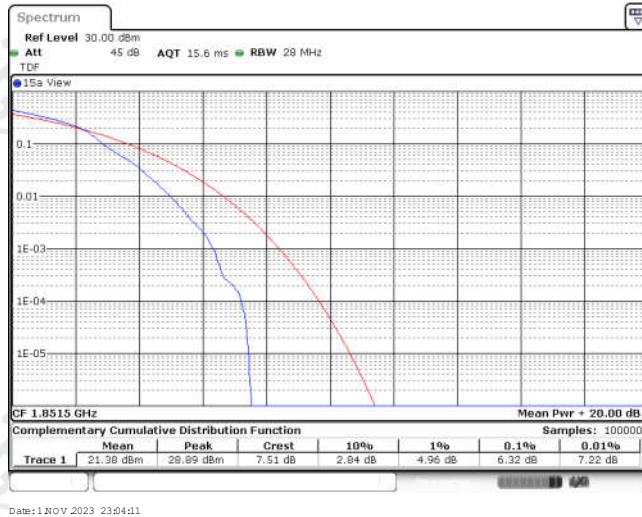

Band25-3MHz-16QAM-26055-1RB#0