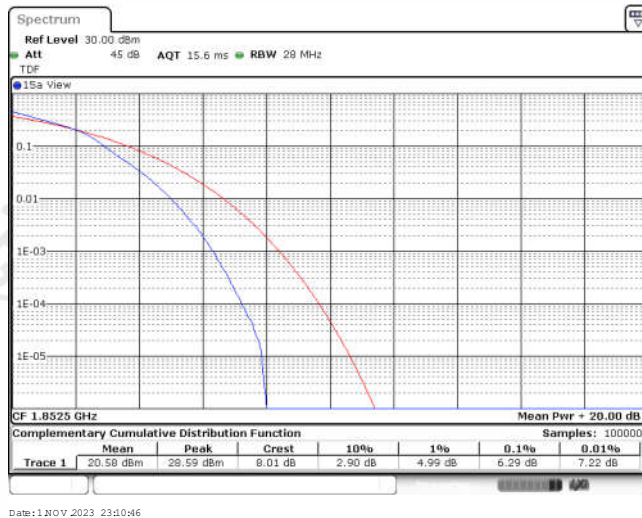

Band25-5MHz-16QAM-26065-25RB#0