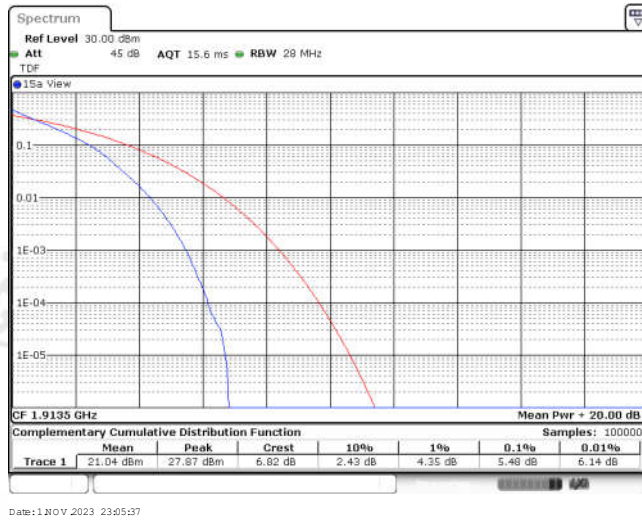

Band25-3MHz-QPSK-26675-15RB#0