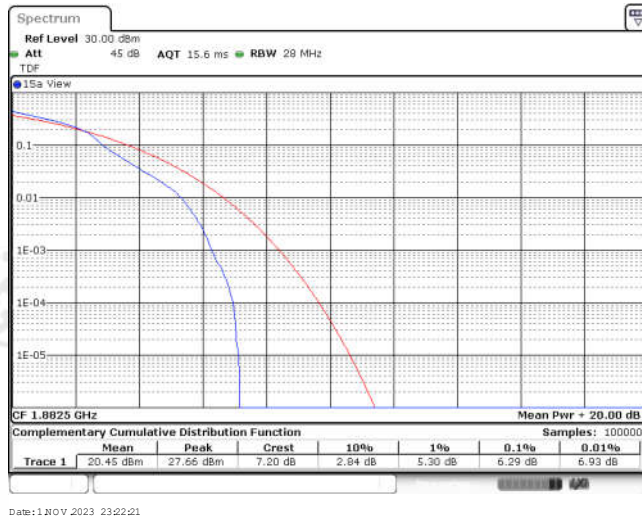

Band25-15MHz-16QAM-26365-1RB#0