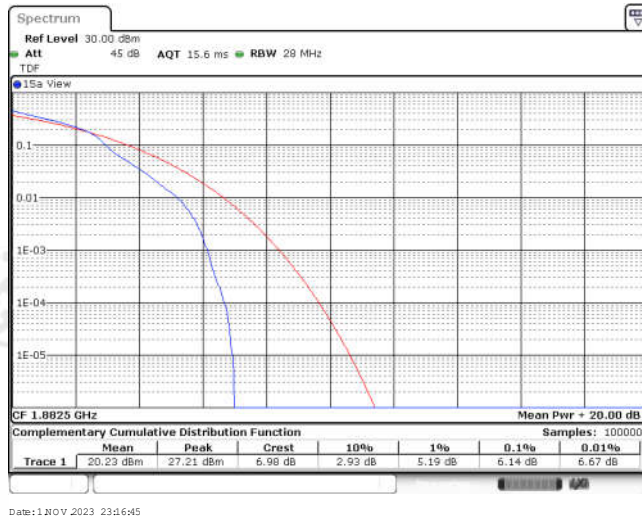

Band25-10MHz-16QAM-26365-1RB#0