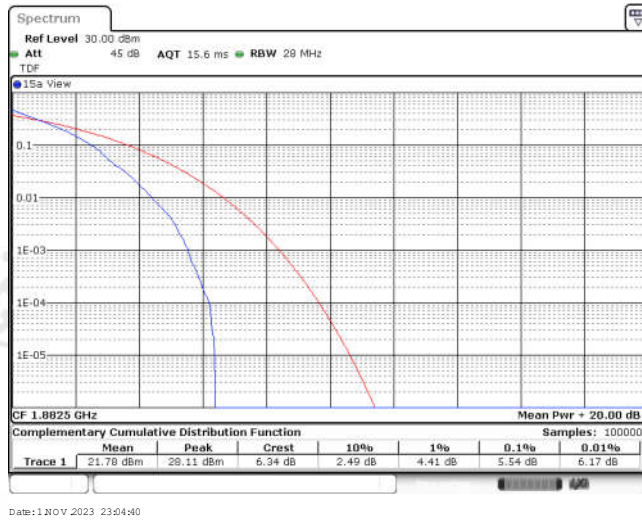

Band25-3MHz-QPSK-26365-1RB#0