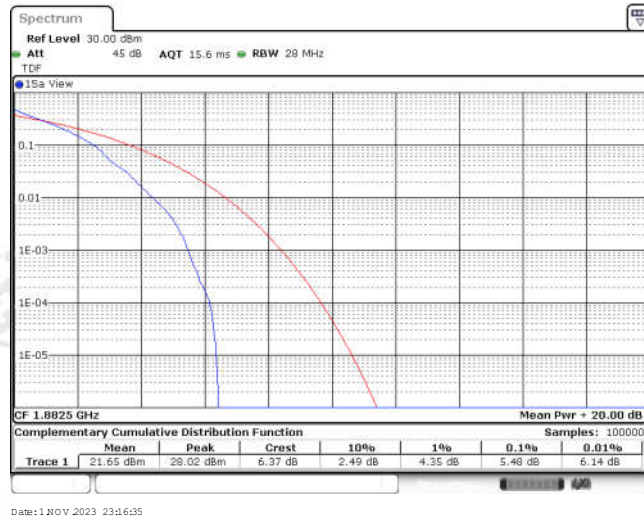

Band25-10MHz-QPSK-26365-1RB#0