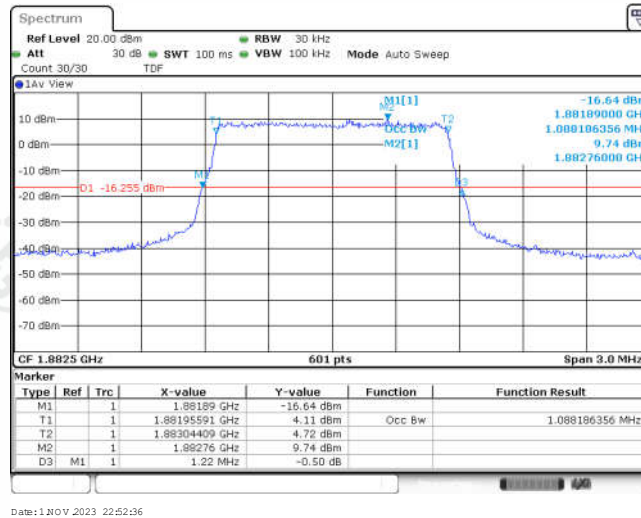

Band25-1.4MHz-QPSK-26365-6RB#0-1.088