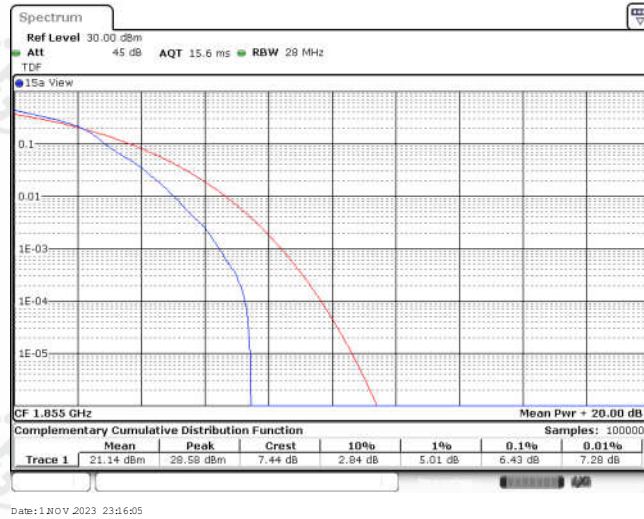

Band25-10MHz-16QAM-26090-1RB#0