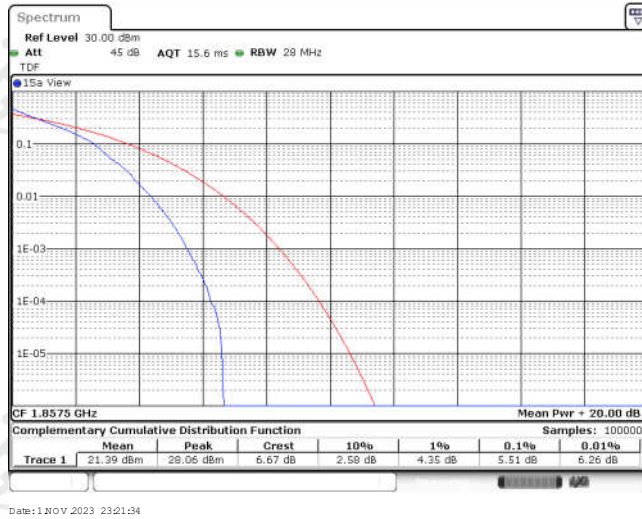

Band25-15MHz-QPSK-26115-1RB#0