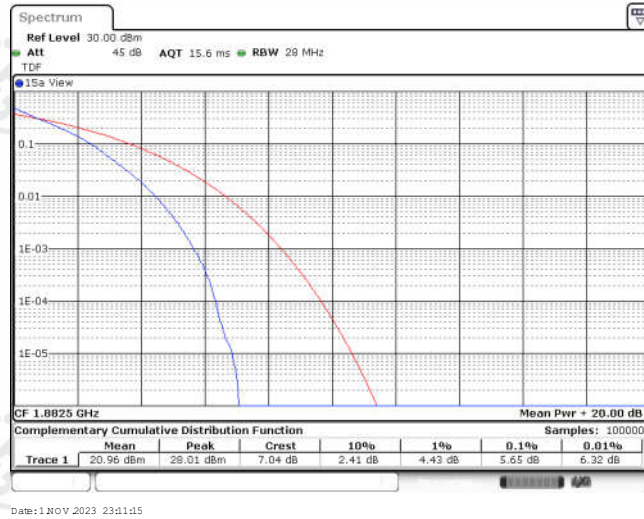

Band25-5MHz-QPSK-26365-25RB#0