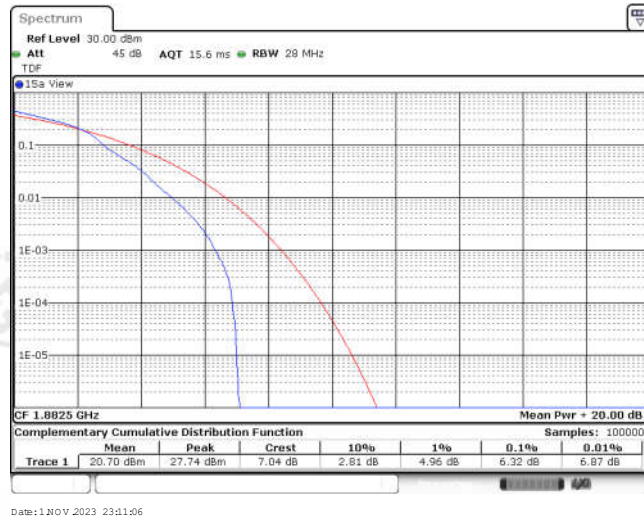

Band25-5MHz-16QAM-26365-1RB#0