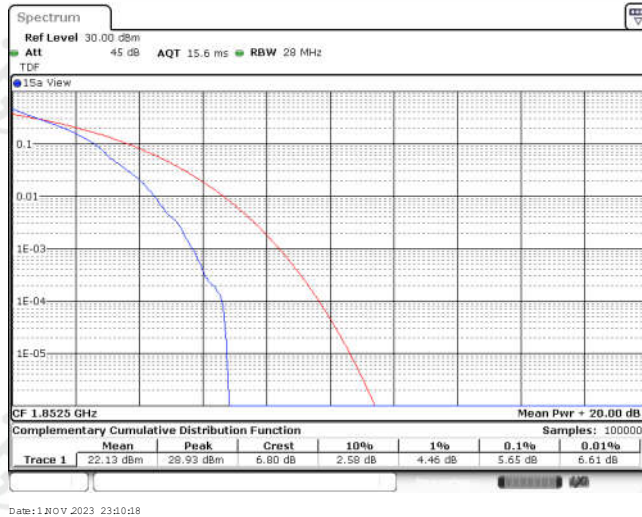

Band25-5MHz-QPSK-26065-1RB#0