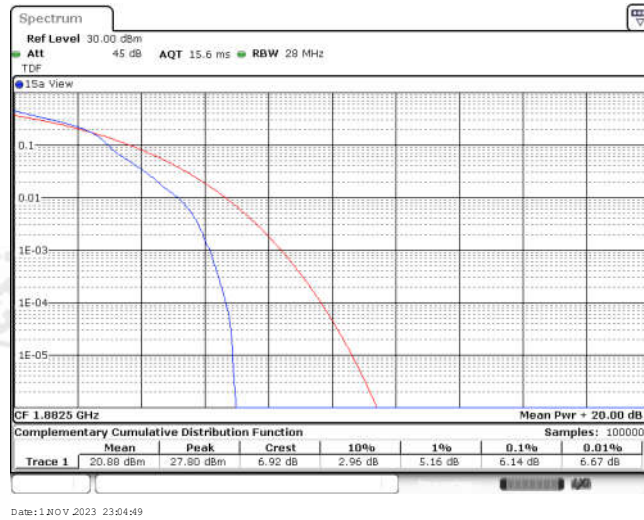

Band25-3MHz-16QAM-26365-1RB#0