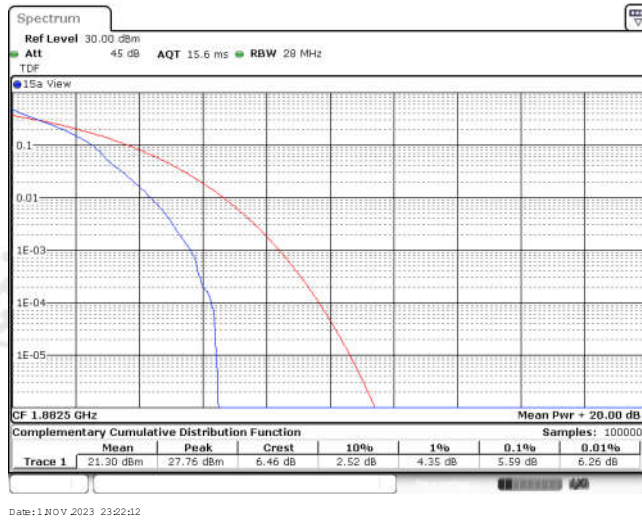

Band25-15MHz-QPSK-26365-1RB#0