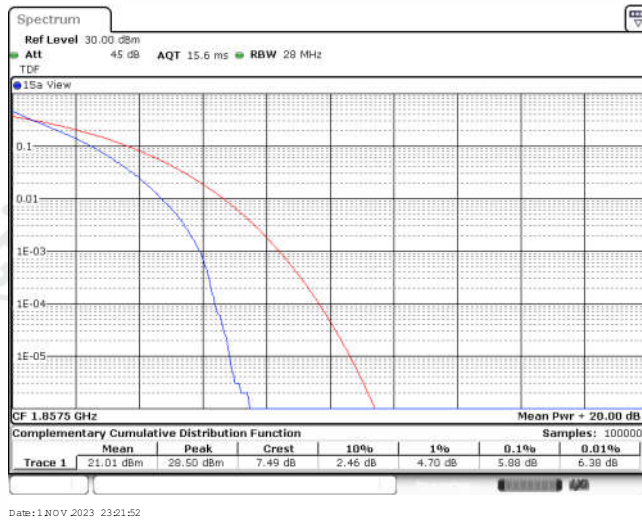

Band25-15MHz-QPSK-26115-75RB#0