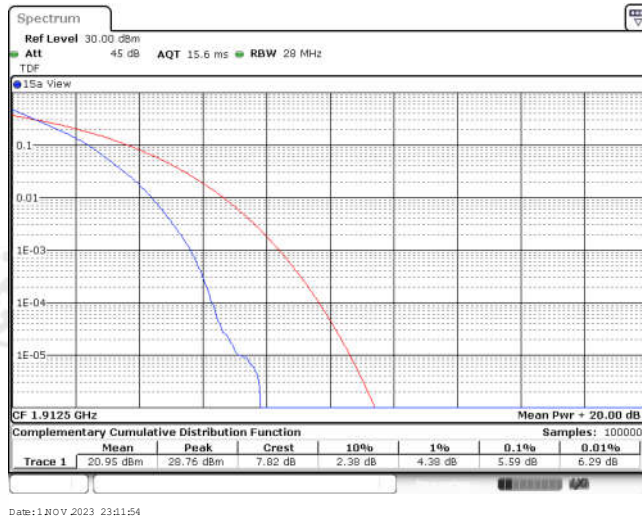

Band25-5MHz-QPSK-26665-25RB#0