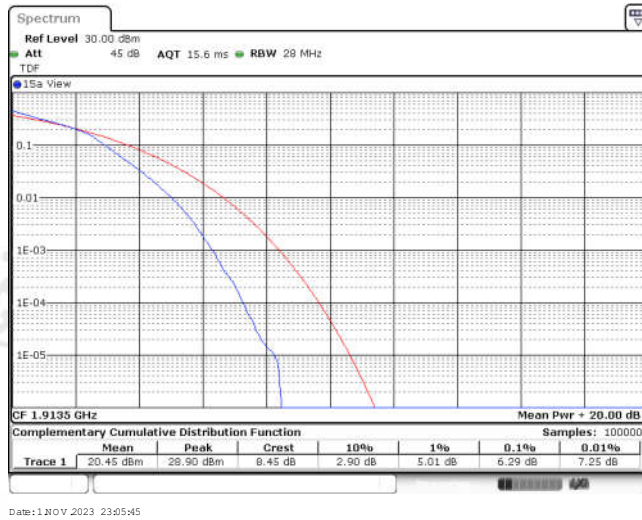

Band25-3MHz-16QAM-26675-15RB#0