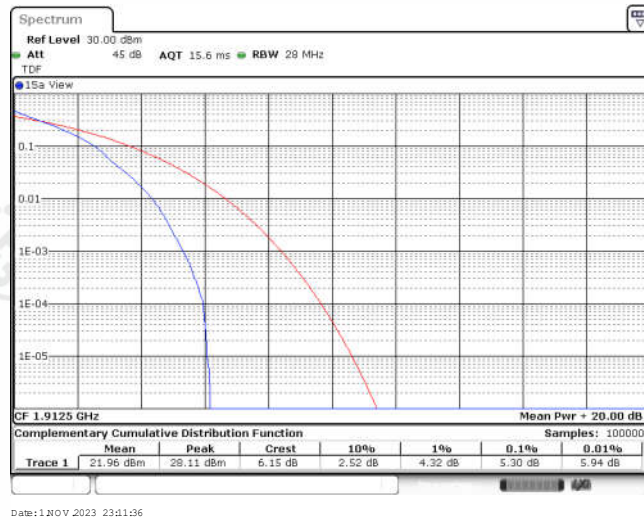

Band25-5MHz-QPSK-26665-1RB#0