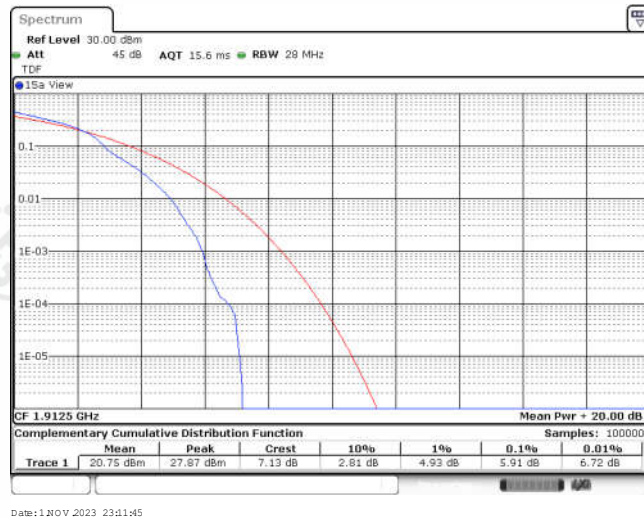

Band25-5MHz-16QAM-26665-1RB#0