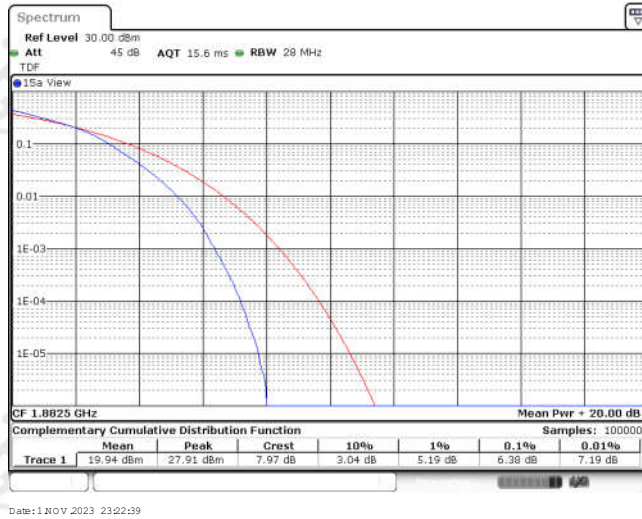

Band25-15MHz-16QAM-26365-75RB#0