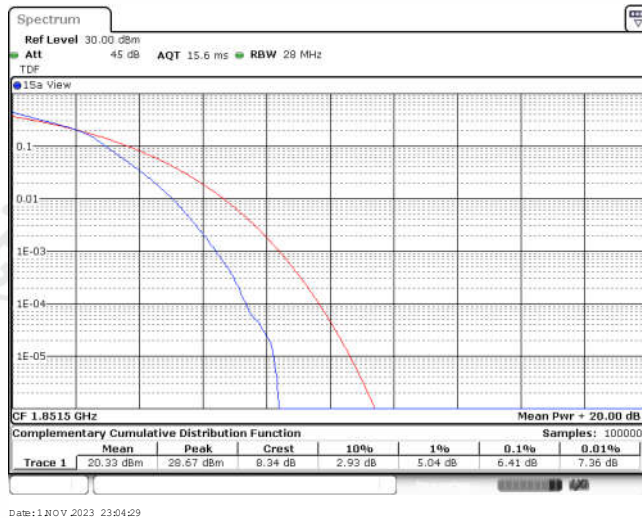

Band25-3MHz-16QAM-26055-15RB#0