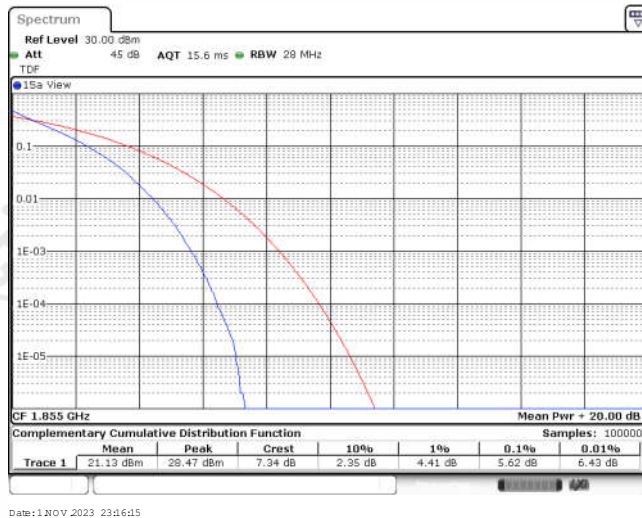

Band25-10MHz-QPSK-26090-50RB#0