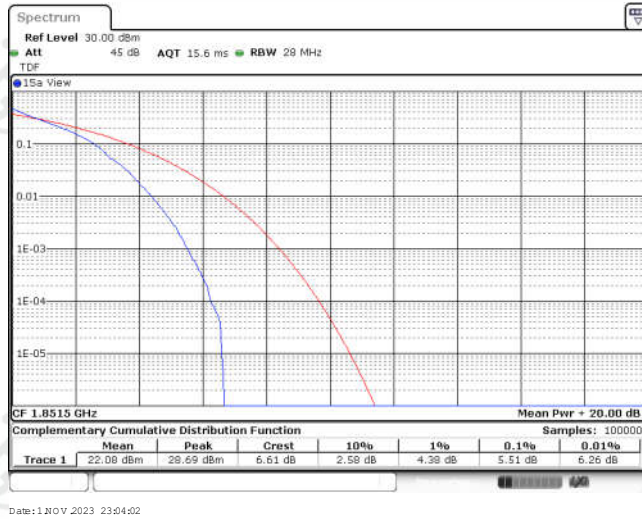

Band25-3MHz-QPSK-26055-1RB#0