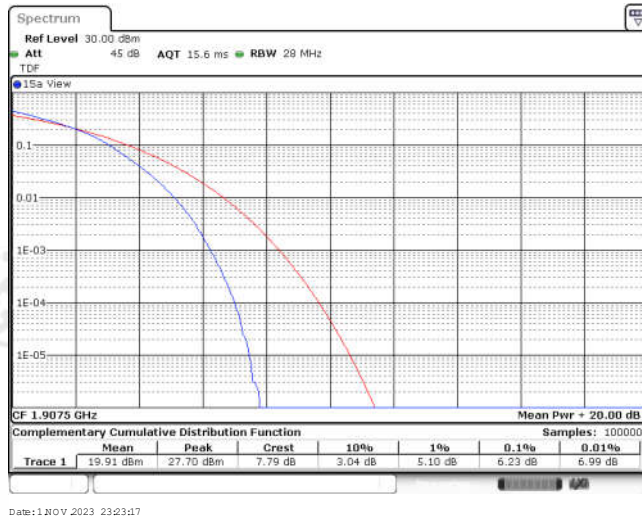

Band25-15MHz-16QAM-26615-75RB#0