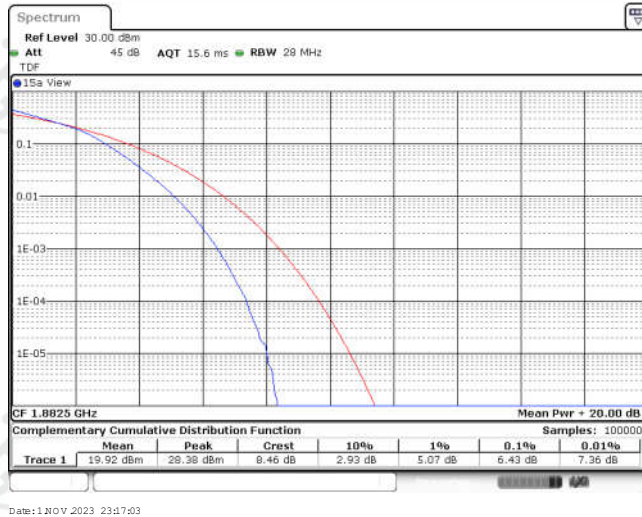

Band25-10MHz-16QAM-26365-50RB#0