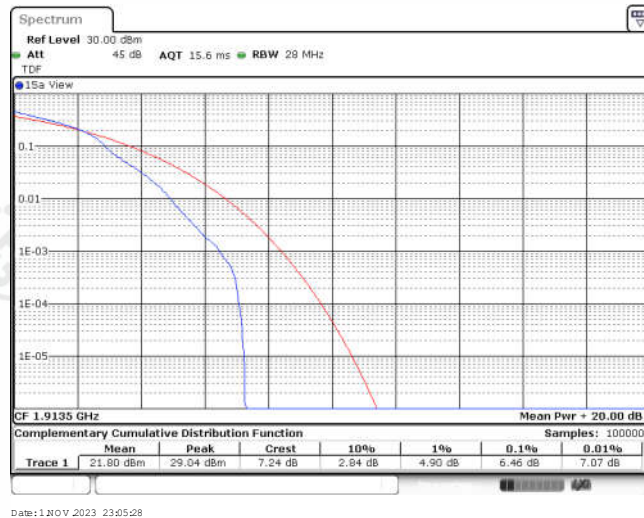

Band25-3MHz-16QAM-26675-1RB#0