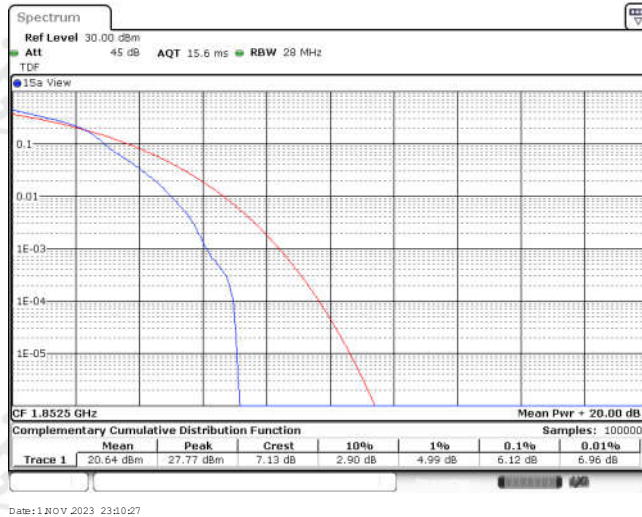

Band25-5MHz-16QAM-26065-1RB#0