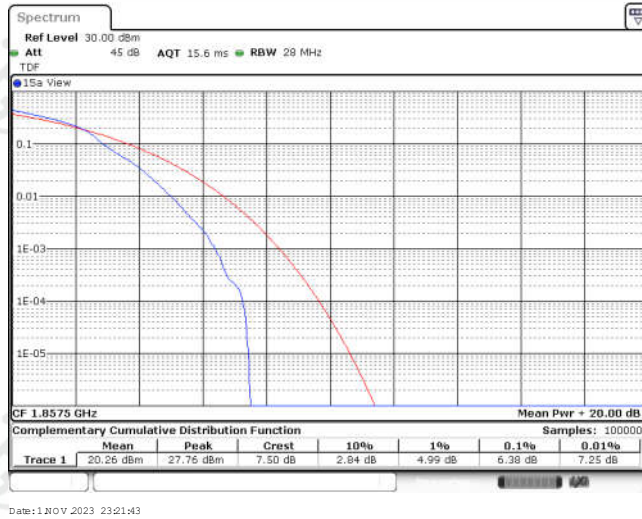

Band25-15MHz-16QAM-26115-1RB#0