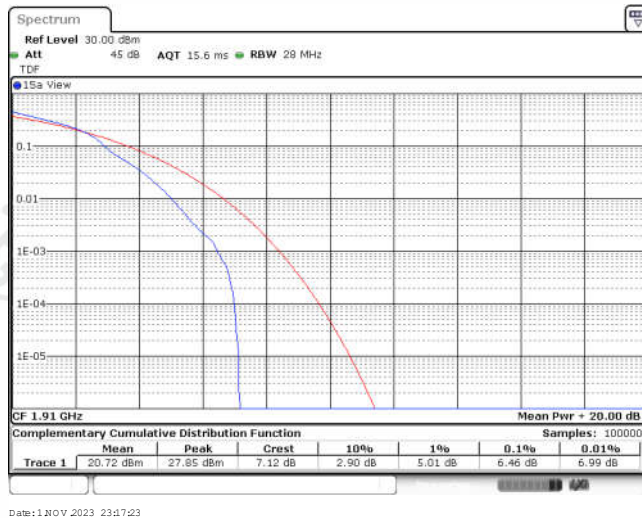

Band25-10MHz-16QAM-26640-1RB#0