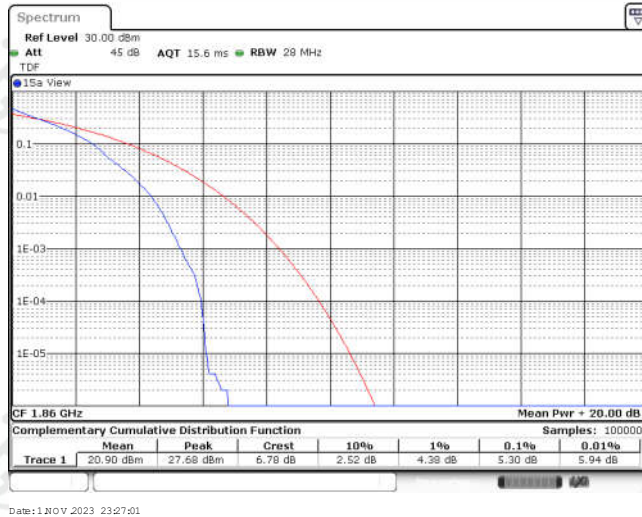

Band25-20MHz-QPSK-26140-1RB#0