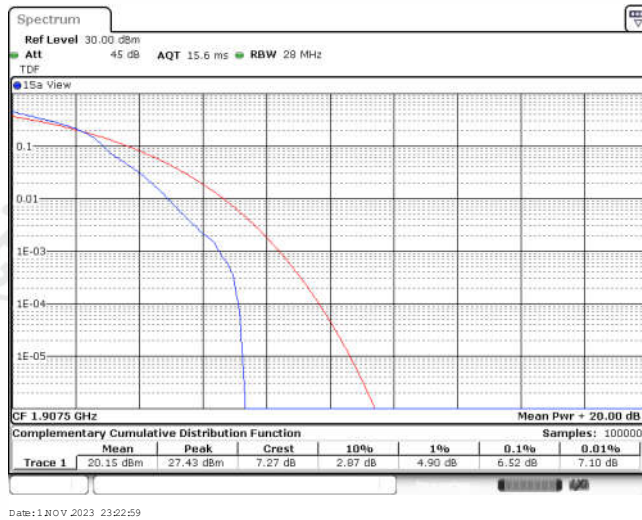

Band25-15MHz-16QAM-26615-1RB#0