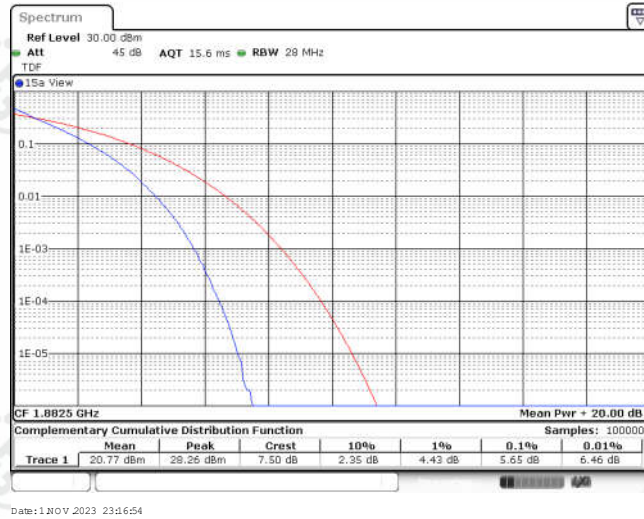

Band25-10MHz-QPSK-26365-50RB#0