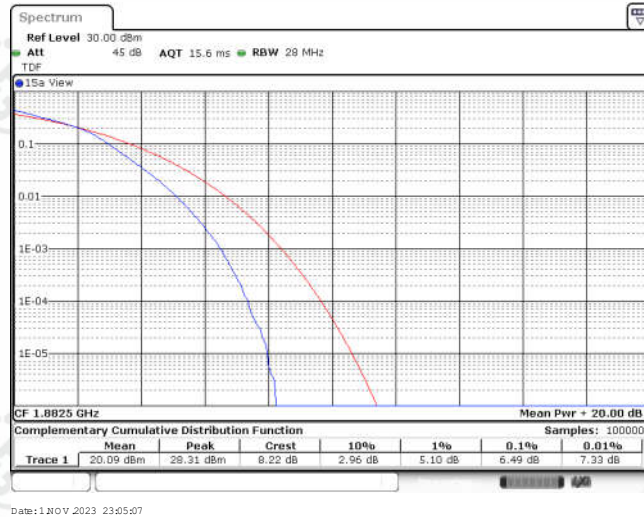

Band25-3MHz-16QAM-26365-15RB#0