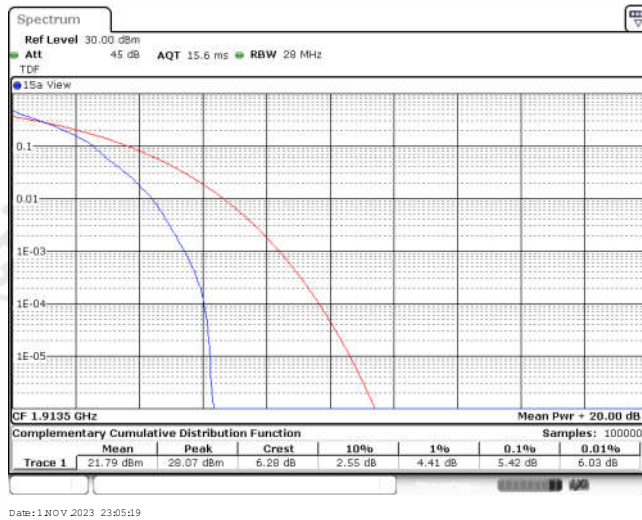

Band25-3MHz-QPSK-26675-1RB#0