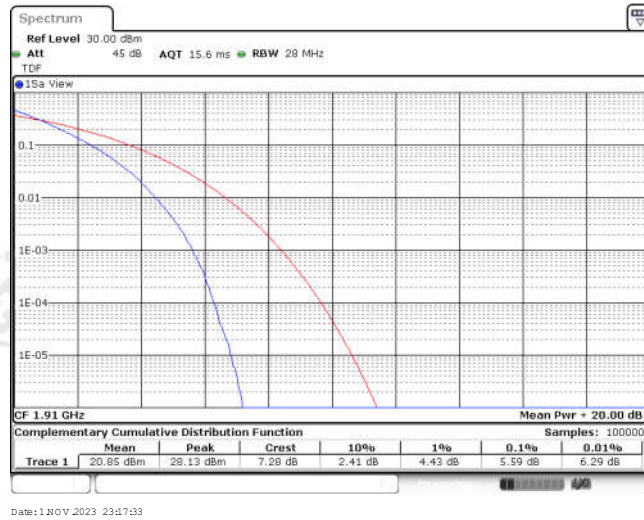

Band25-10MHz-QPSK-26640-50RB#0