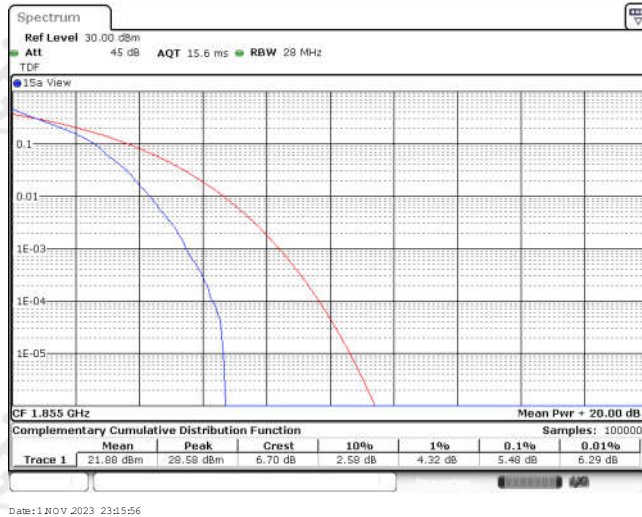

Band25-10MHz-QPSK-26090-1RB#0