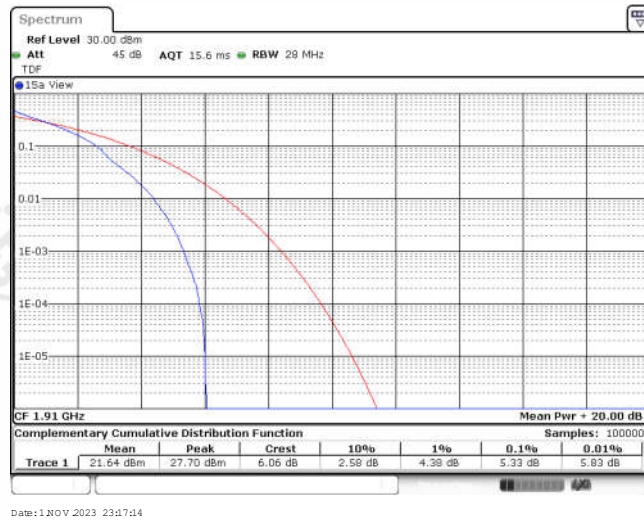

Band25-10MHz-QPSK-26640-1RB#0