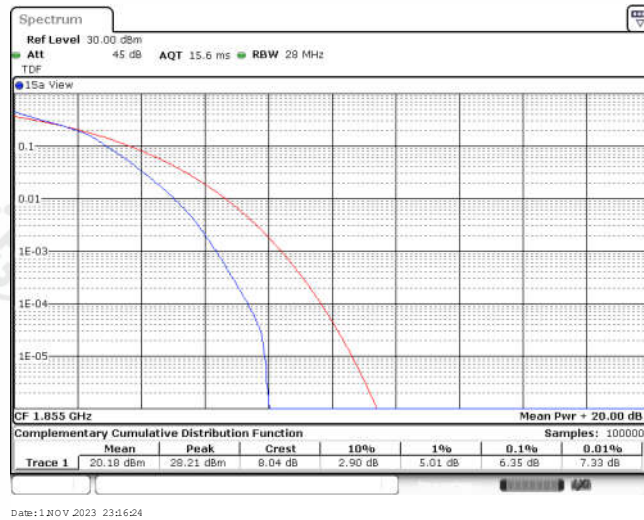

Band25-10MHz-16QAM-26090-50RB#0