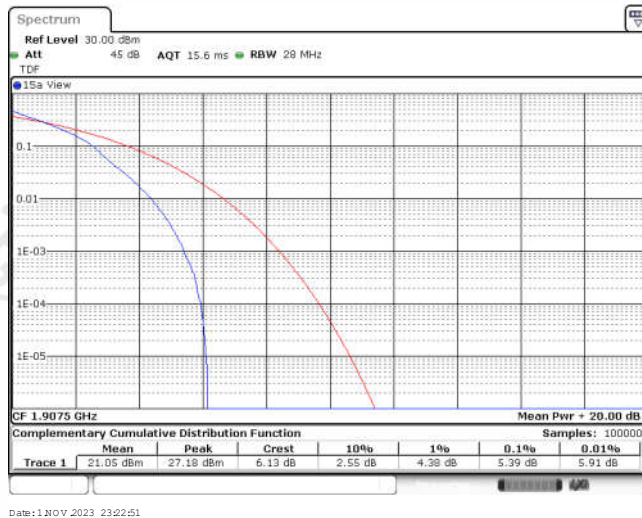

Band25-15MHz-QPSK-26615-1RB#0