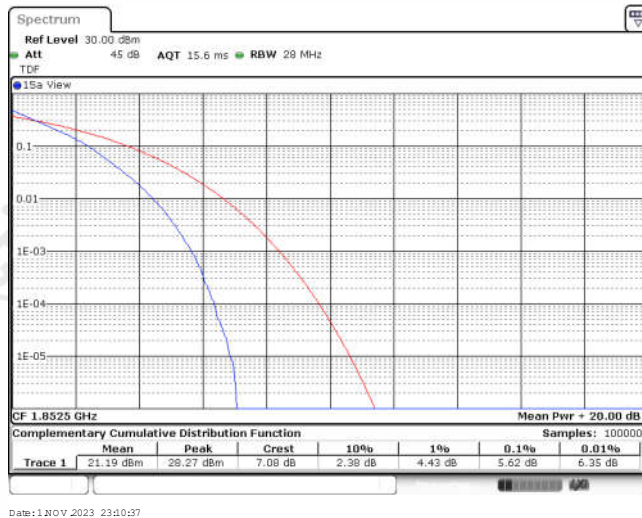

Band25-5MHz-QPSK-26065-25RB#0