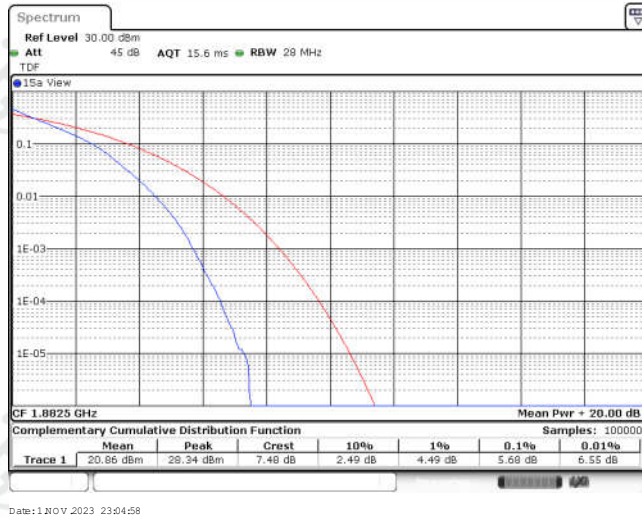

Band25-3MHz-QPSK-26365-15RB#0