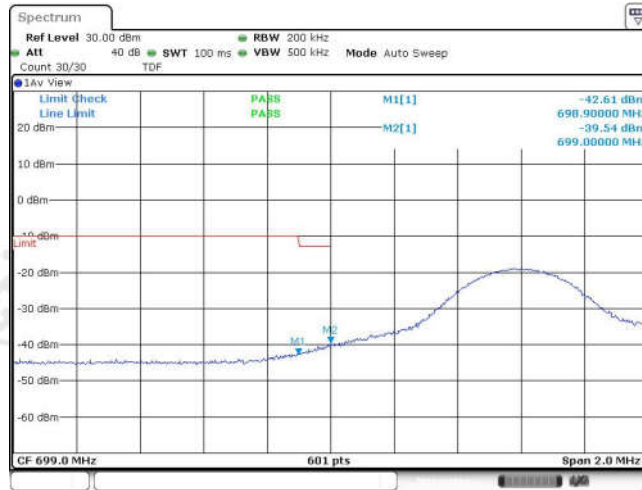

Band12-5MHz-16QAM-23155-25RB#0

Band12-10MHz-QPSK-23060-1RB#0

Band12-10MHz-QPSK-23060-1RB#49

Date: 19 SEP 2023 07:09:29

Band12-10MHz-QPSK-23060-50RB#0

Date: 19 SEP 2023 07:09:51

Band12-10MHz-QPSK-23130-1RB#0