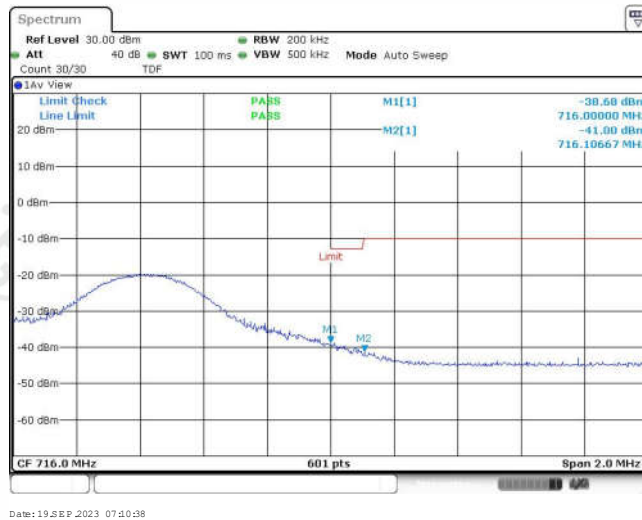

Band12-10MHz-16QAM-23130-1RB#0