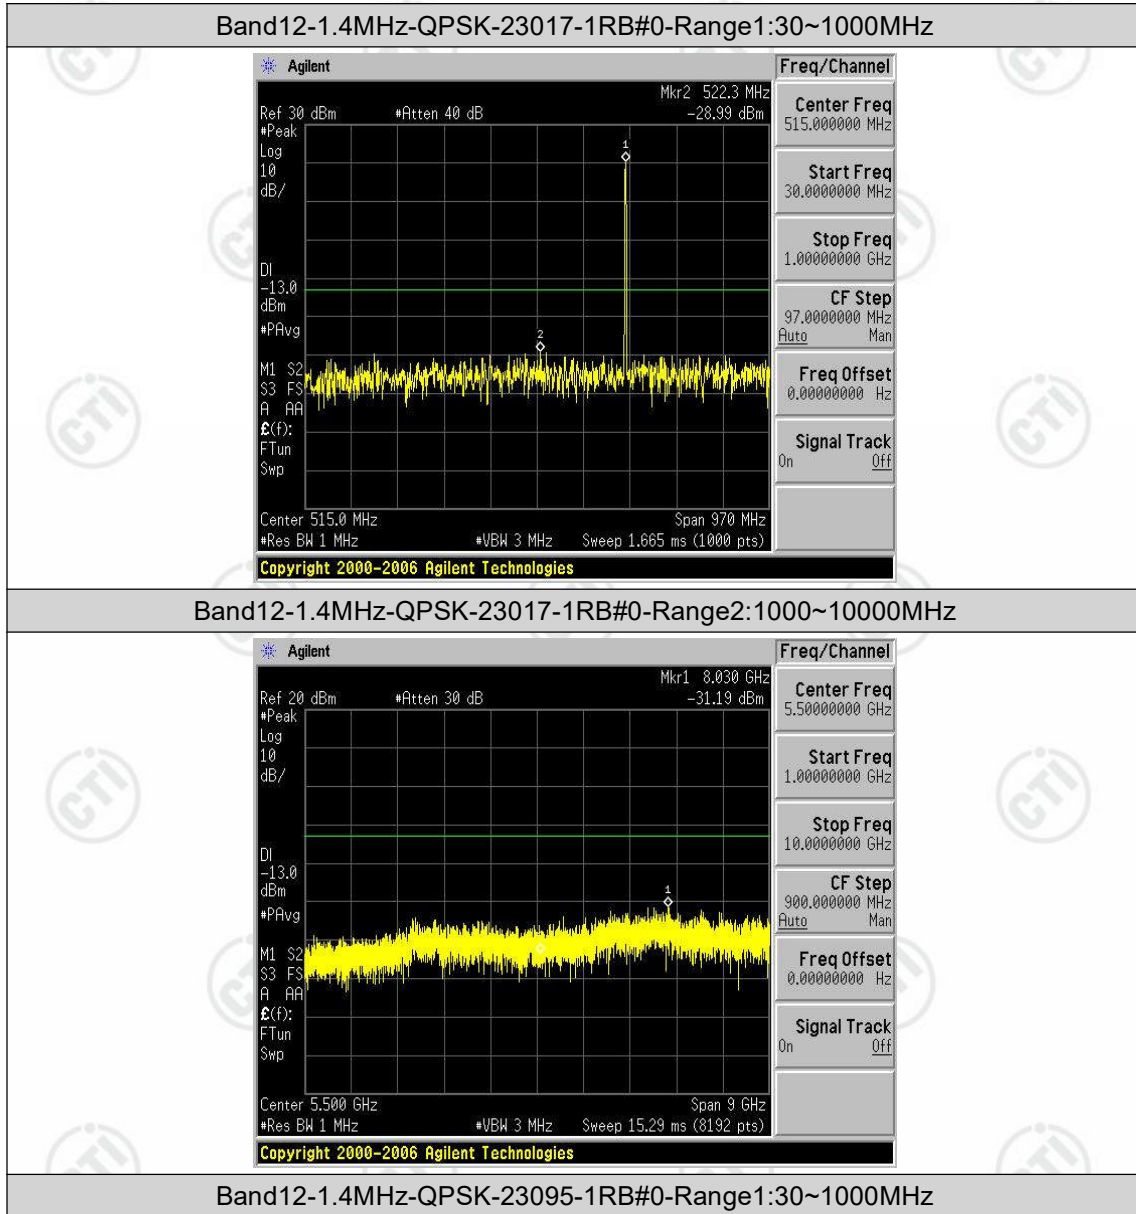

Test Graphs