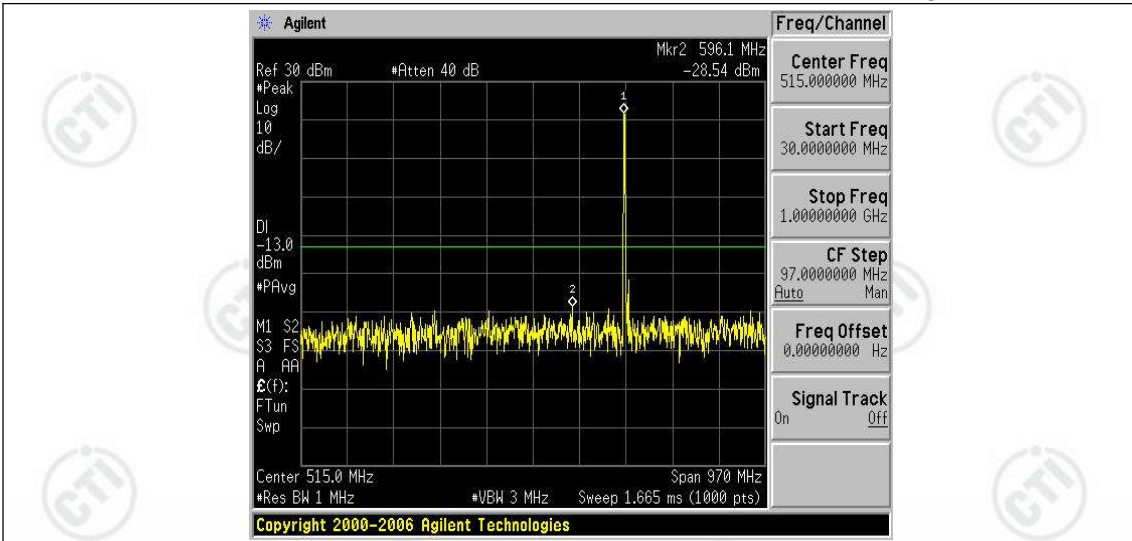

Band12-5MHz-16QAM-23095-1RB#0-Range1:30~1000MHz