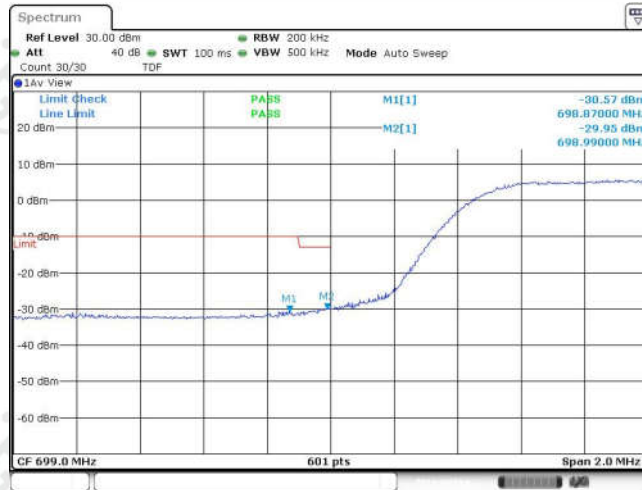

Band12-5MHz-16QAM-23155-25RB#0

Band12-10MHz-QPSK-23060-1RB#0

Band12-10MHz-QPSK-23060-1RB#49

Date: 19 SEP 2023 07:09:29

Band12-10MHz-QPSK-23060-50RB#0

Date: 19 SEP 2023 07:09:51

Band12-10MHz-QPSK-23130-1RB#0