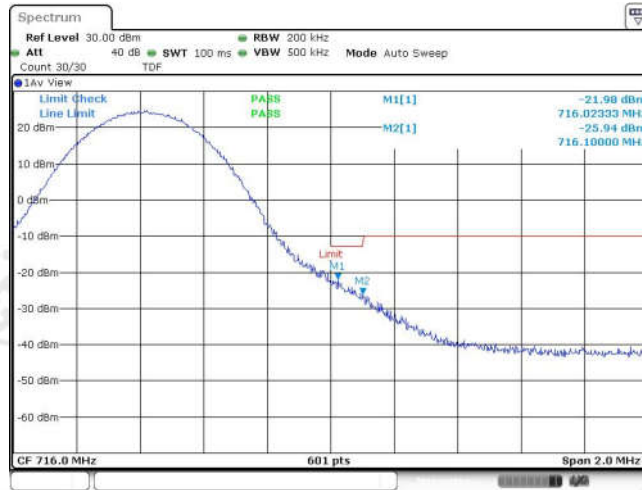

Band12-10MHz-16QAM-23130-1RB#49

Date: 19 SEP 2023 07:11:20