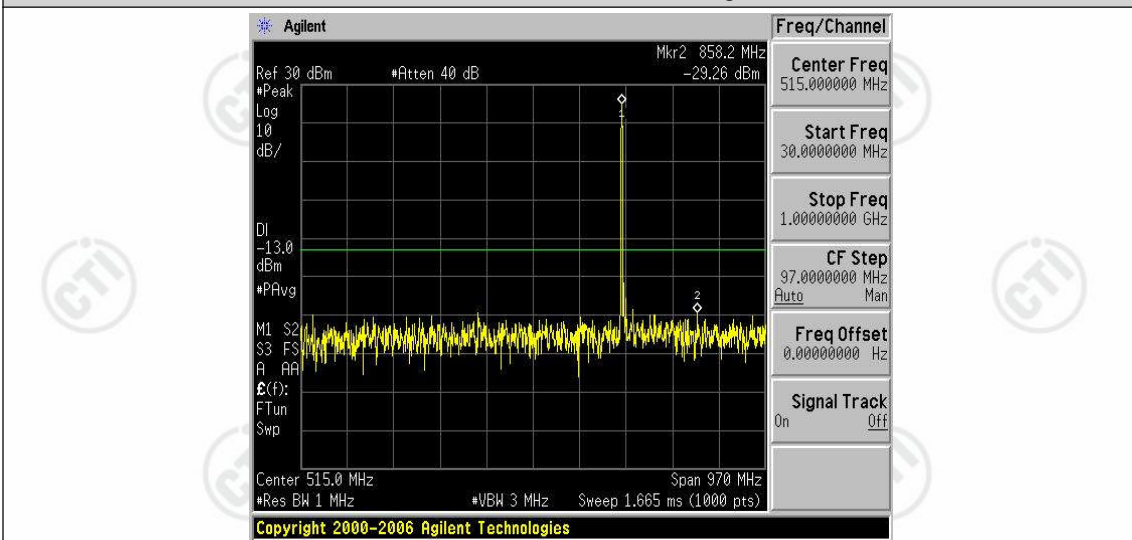

Band12-10MHz-16QAM-23060-1RB#0-Range1:30~1000MHz