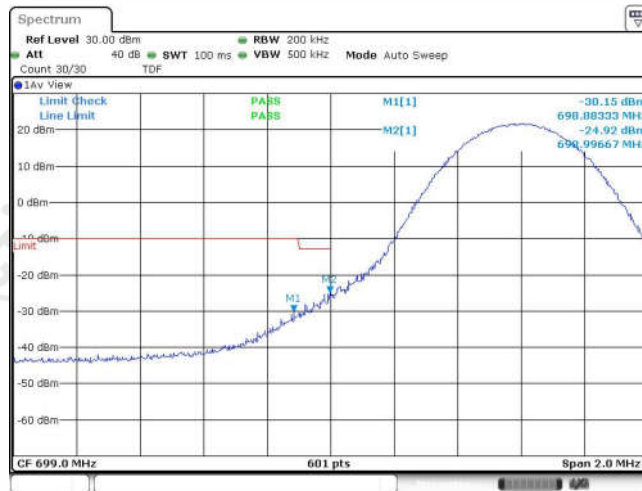

Date: 19 SEP 2023 07:10:27

Band12-10MHz-QPSK-23130-1RB#49

Date: 19 SEP 2023 07:10:49

Band12-10MHz-QPSK-23130-50RB#0

Date: 19 SEP 2023 07:11:11

Band12-10MHz-16QAM-23060-1RB#0

Date: 19 SEP 2023 07:09:18

Band12-10MHz-16QAM-23060-1RB#49