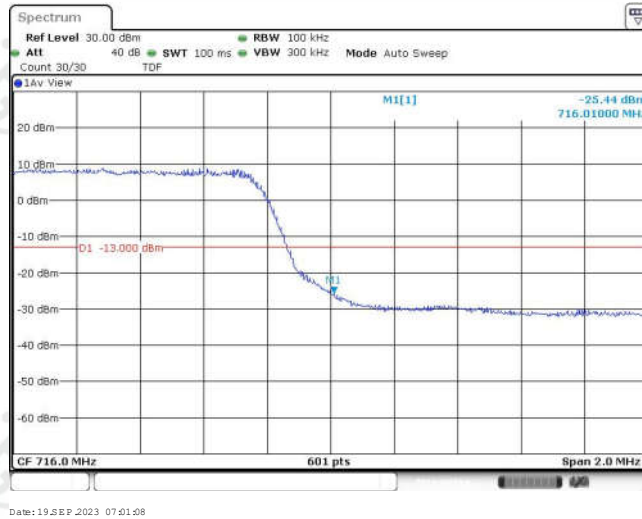

Band12-5MHz-16QAM-23155-25RB#0

Band12-10MHz-QPSK-23060-1RB#0

Band12-10MHz-QPSK-23060-1RB#49

Date: 19 SEP 2023 07:09:29

Band12-10MHz-QPSK-23060-50RB#0

Date: 19 SEP 2023 07:09:51

Band12-10MHz-QPSK-23130-1RB#0