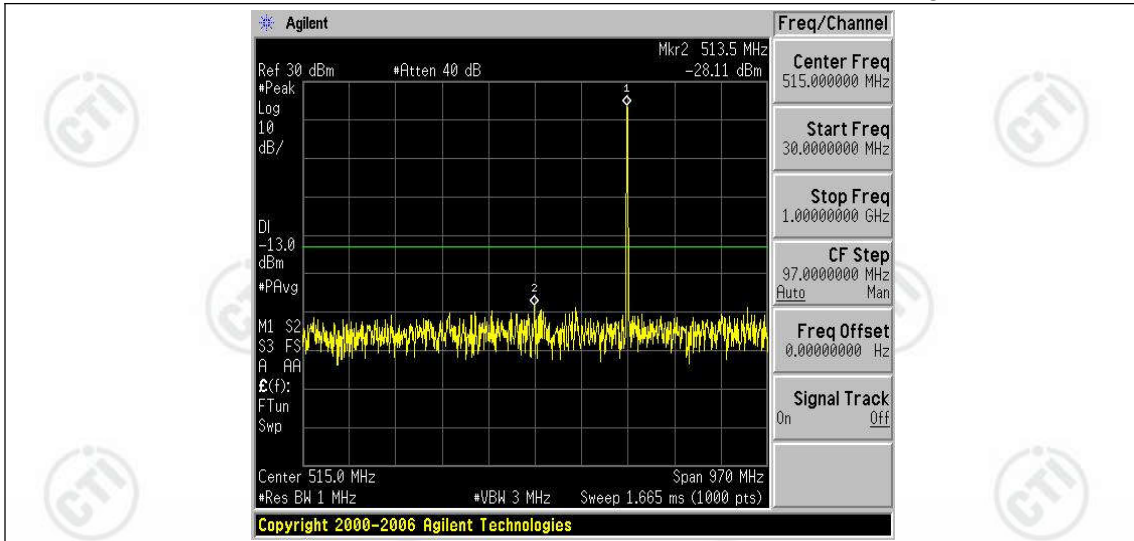

Band12-1.4MHz-16QAM-23095-1RB#0-Range1:30~1000MHz