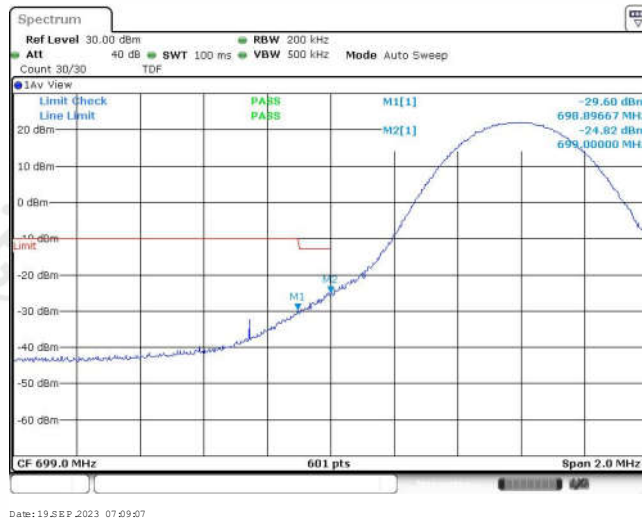

Band12-5MHz-16QAM-23155-25RB#0

Band12-10MHz-QPSK-23060-1RB#0

Band12-10MHz-QPSK-23060-1RB#49

Date: 19 SEP 2023 07:09:29

Band12-10MHz-QPSK-23060-50RB#0

Date: 19 SEP 2023 07:09:51

Band12-10MHz-QPSK-23130-1RB#0