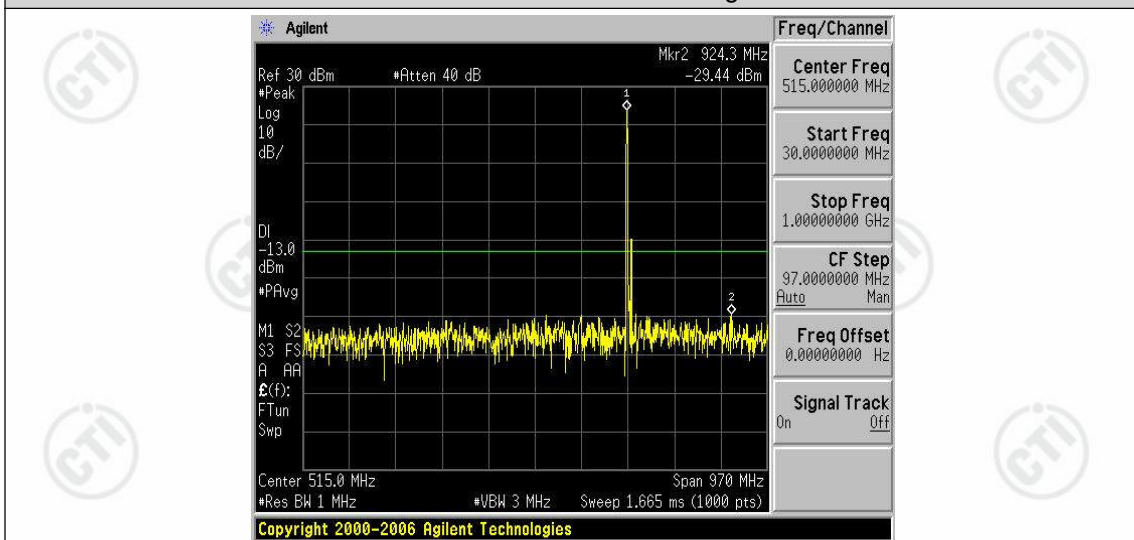

Band12-10MHz-16QAM-23130-1RB#0-Range1:30~1000MHz