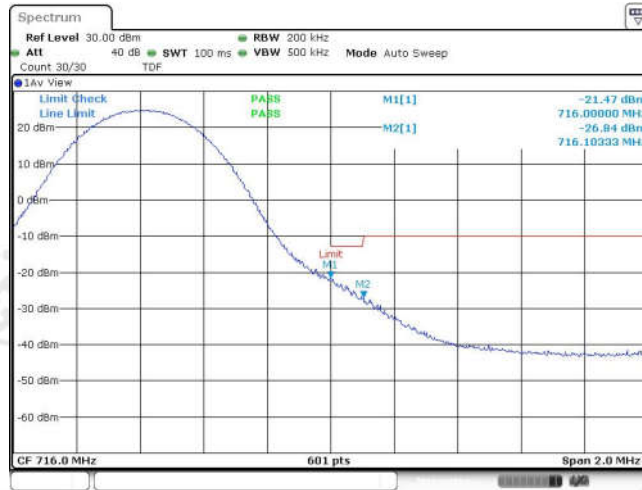

Band12-10MHz-QPSK-23130-1RB#49

Date: 19 SEP 2023 07:10:49