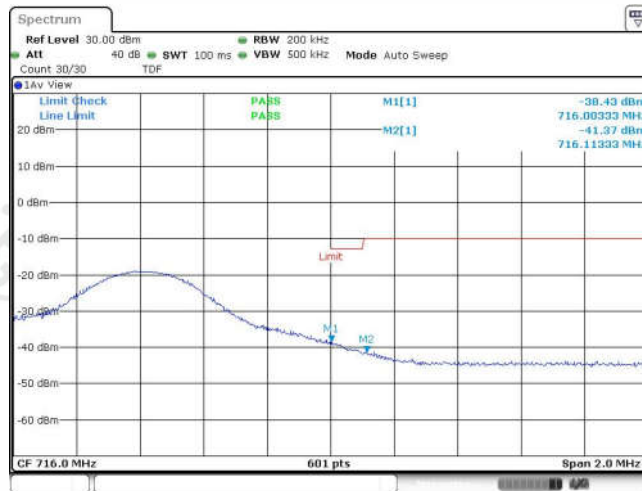

Band12-5MHz-16QAM-23155-25RB#0

Band12-10MHz-QPSK-23060-1RB#0

Band12-10MHz-QPSK-23060-1RB#49

Date: 19 SEP 2023 07:09:29

Band12-10MHz-QPSK-23060-50RB#0

Date: 19 SEP 2023 07:09:51

Band12-10MHz-QPSK-23130-1RB#0