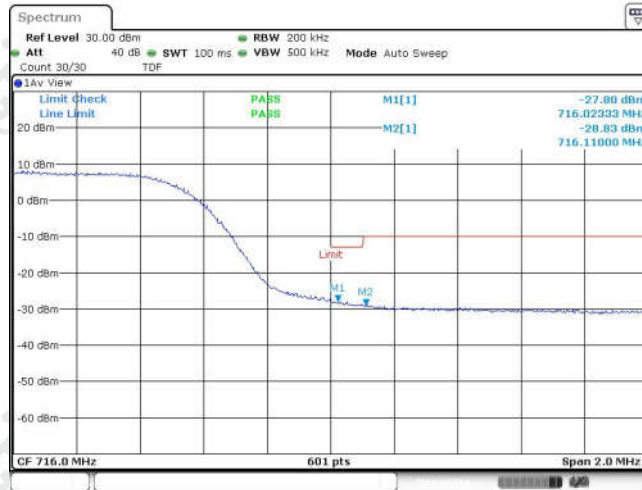

Band12-10MHz-16QAM-23060-50RB#0

Band12-10MHz-16QAM-23130-1RB#0

Band12-10MHz-16QAM-23130-1RB#49

Date: 19 SEP 2023 07:11:20

Band12-10MHz-16QAM-23130-50RB#0

Date: 19 SEP 2023 07:11:22

Appendix E: Conducted Spurious Emission