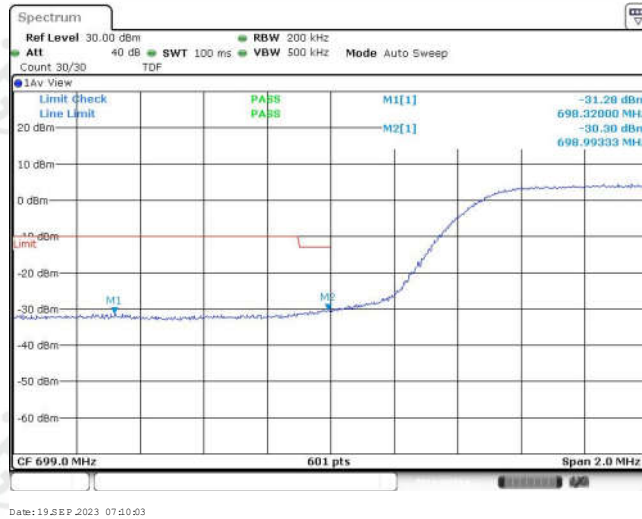

Band12-10MHz-16QAM-23060-50RB#0