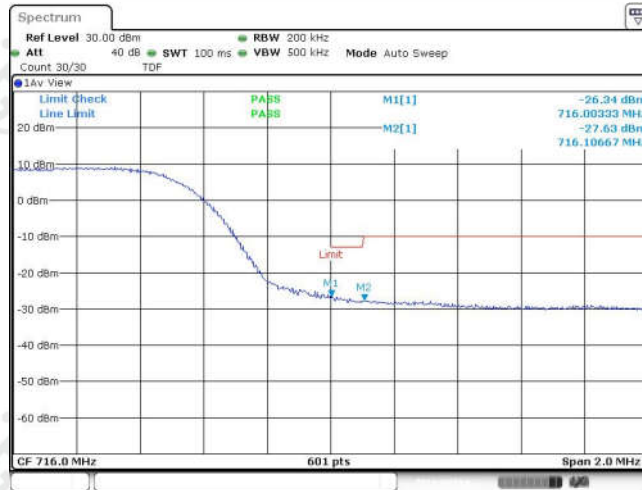

Band12-10MHz-QPSK-23130-50RB#0

Date: 19 SEP 2023 07:11:11