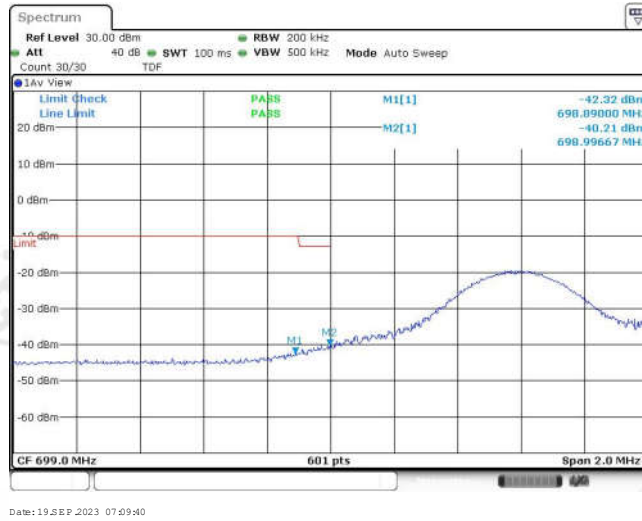

Date: 19 SEP 2023 07:10:27

Band12-10MHz-QPSK-23130-1RB#49

Date: 19 SEP 2023 07:10:49

Band12-10MHz-QPSK-23130-50RB#0

Date: 19 SEP 2023 07:11:11

Band12-10MHz-16QAM-23060-1RB#0

Date: 19 SEP 2023 07:09:18

Band12-10MHz-16QAM-23060-1RB#49