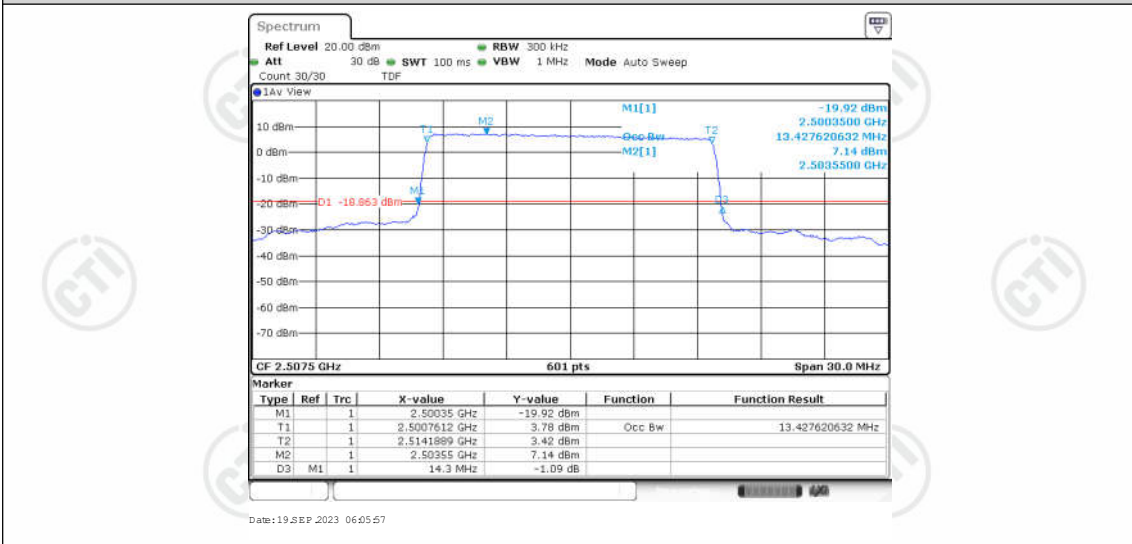

Band7-15MHz-QPSK-20825-75RB#0-13.428