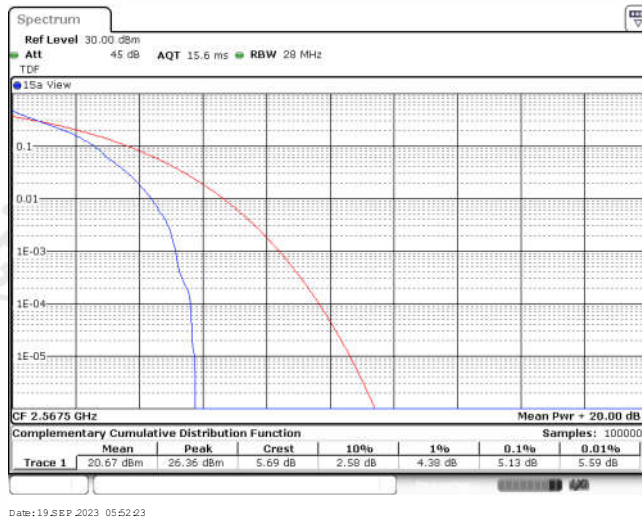

Test Graphs

Band7-5MHz-QPSK-21100-25RB#0

Band7-5MHz-QPSK-21425-1RB#0

Band7-5MHz-QPSK-21425-25RB#0

Band7-5MHz-16QAM-20775-1RB#0

Band7-5MHz-16QAM-20775-25RB#0

Band7-5MHz-16QAM-21100-1RB#0

Band7-5MHz-16QAM-21100-25RB#0