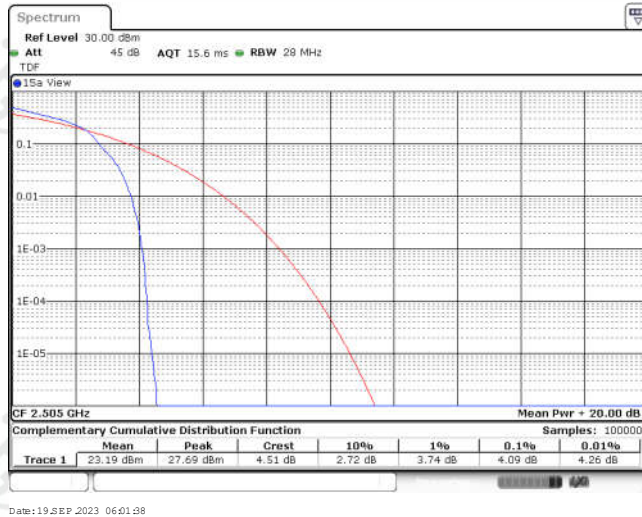

Band7-10MHz-16QAM-20800-1RB#0