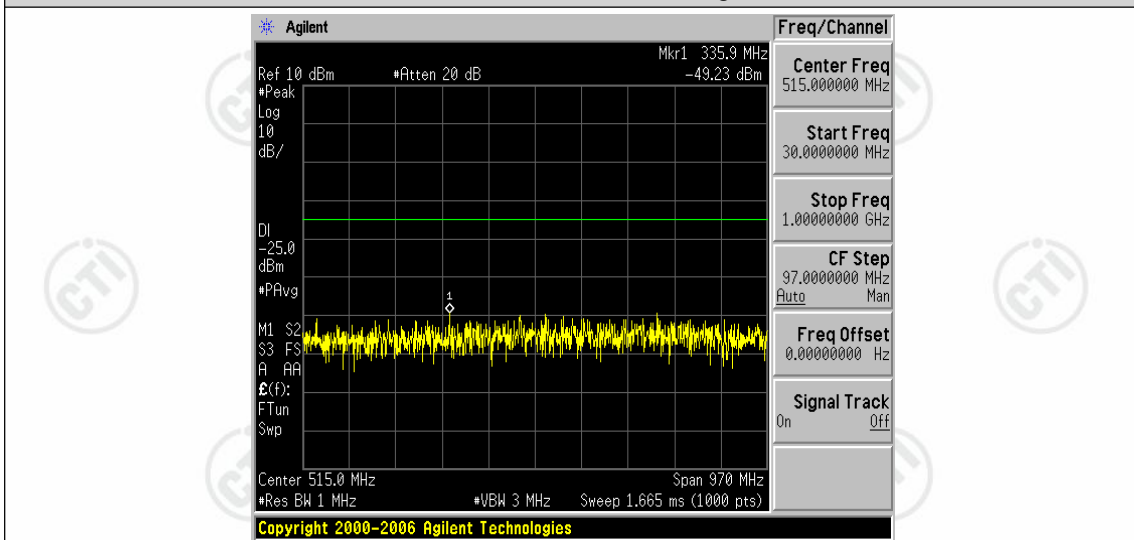

Band7-15MHz-16QAM-20825-1RB#0-Range1:30~1000MHz