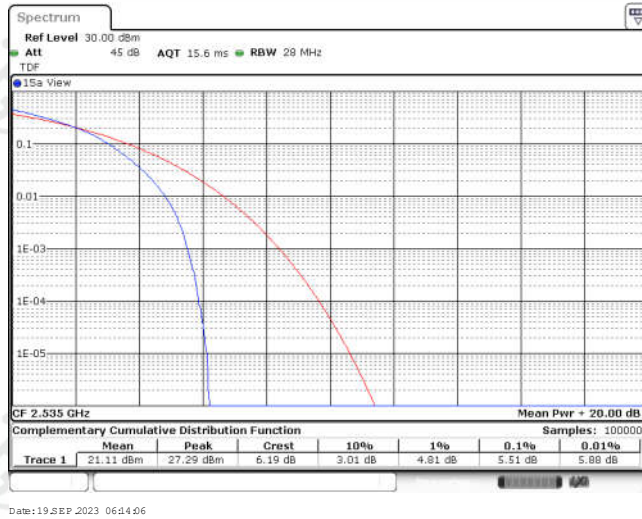

Band7-15MHz-16QAM-21100-75RB#0