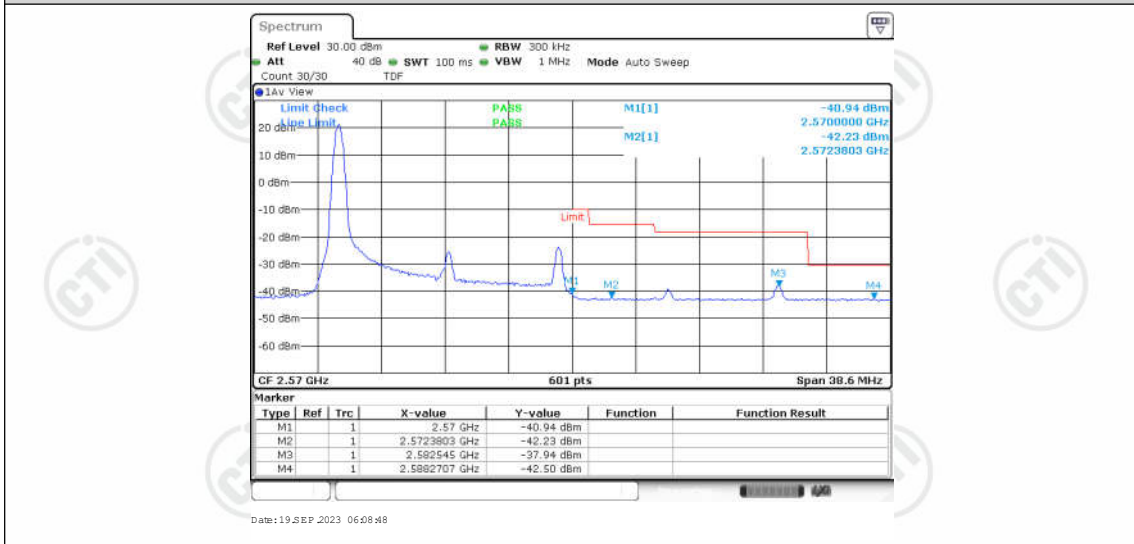

Band7-15MHz-16QAM-21375-1RB#0