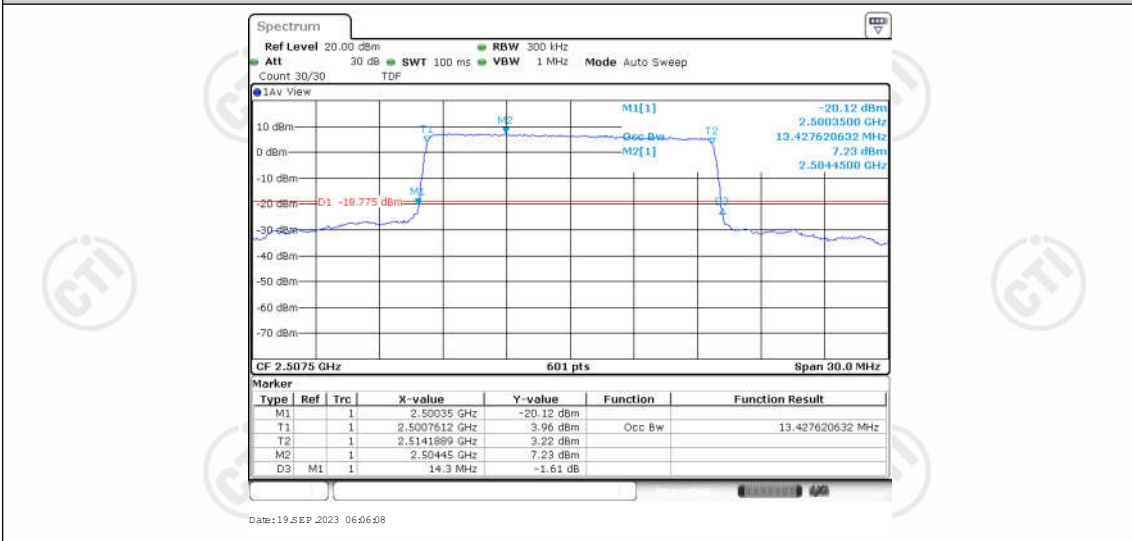

Band7-15MHz-16QAM-20825-75RB#0-13.428