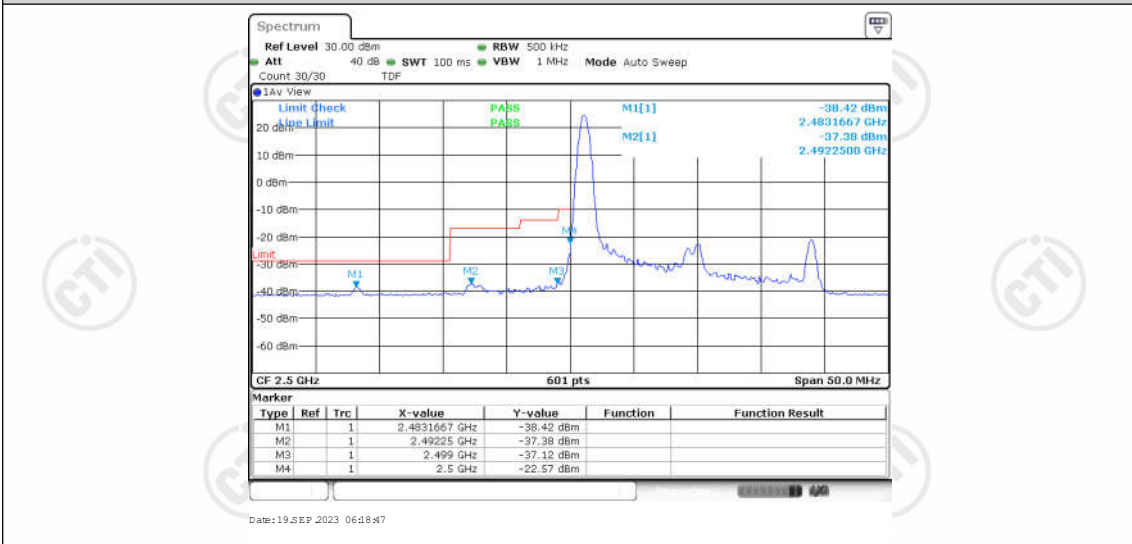

Band7-20MHz-QPSK-20850-1RB#0