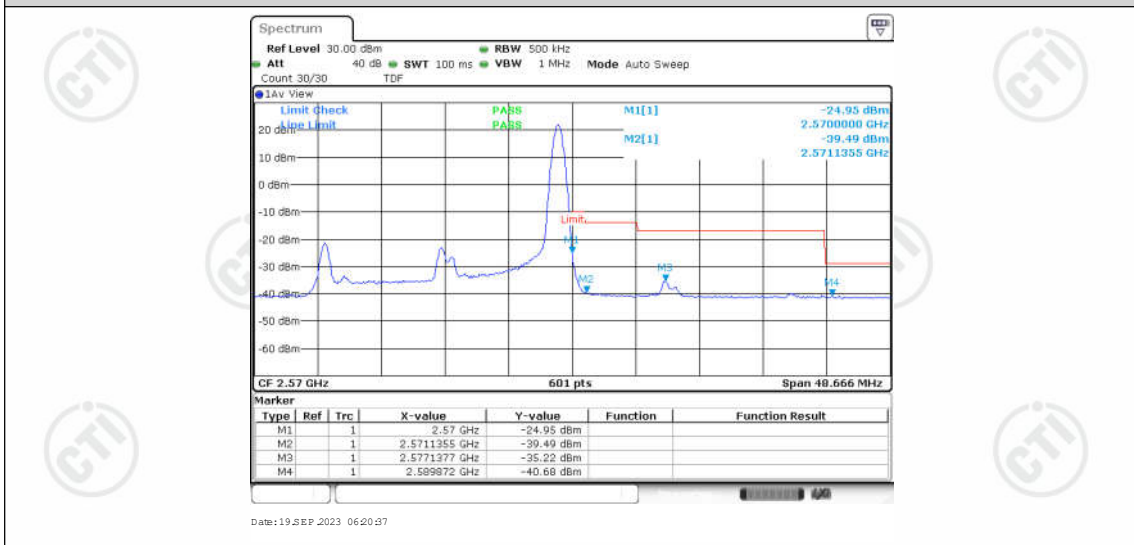

Band7-20MHz-QPSK-21350-1RB#99