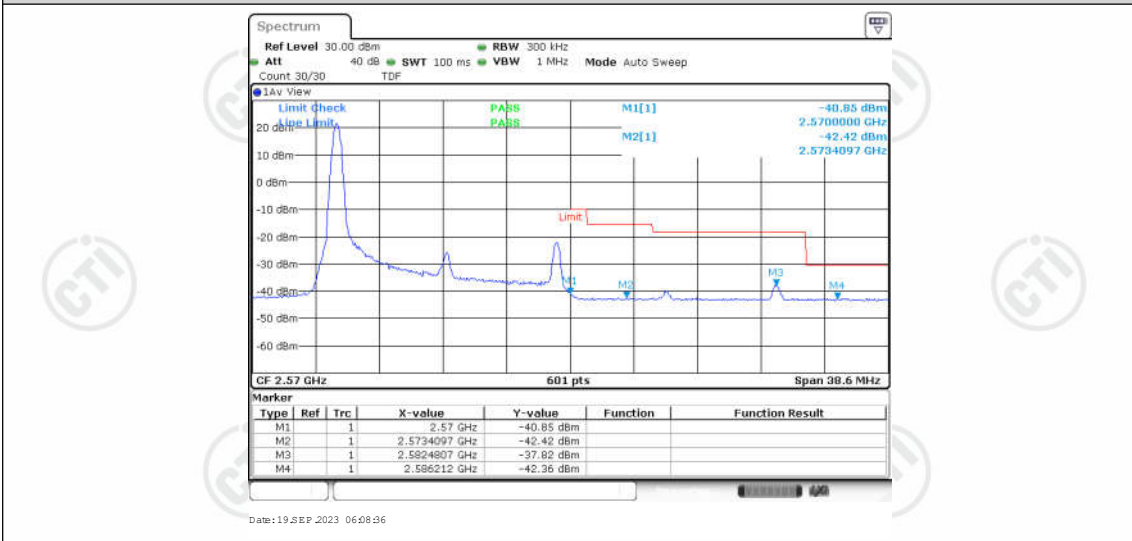

Band7-15MHz-QPSK-21375-1RB#0