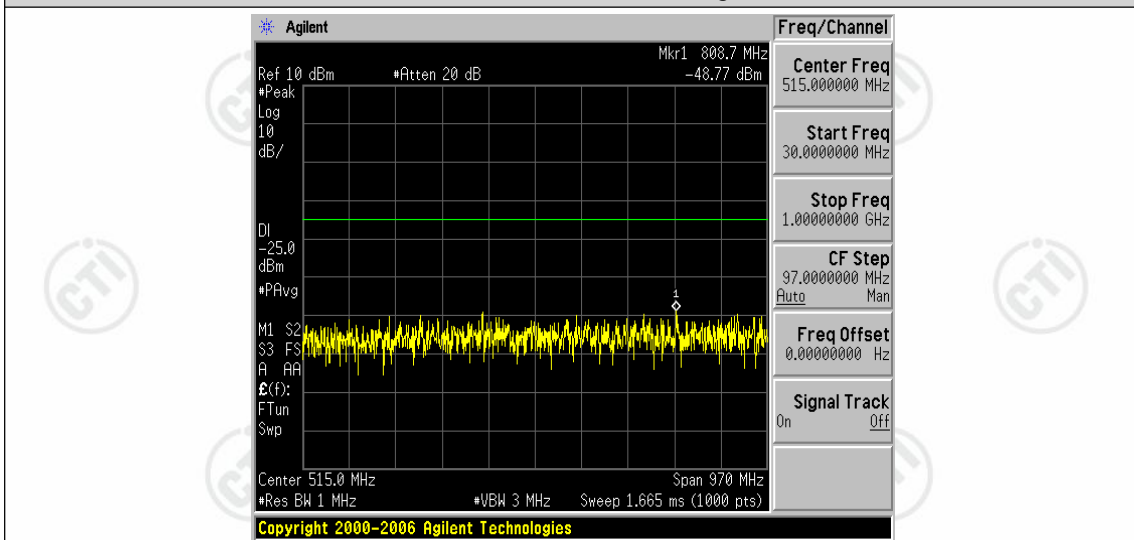

Band7-15MHz-16QAM-21100-1RB#0-Range1:30~1000MHz