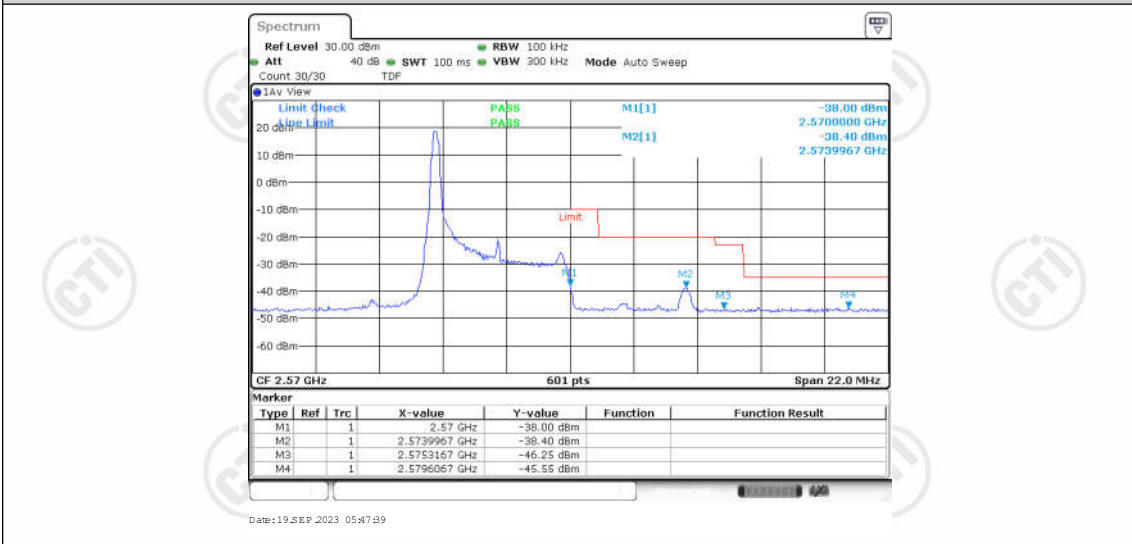

Band7-5MHz-QPSK-21425-1RB#0