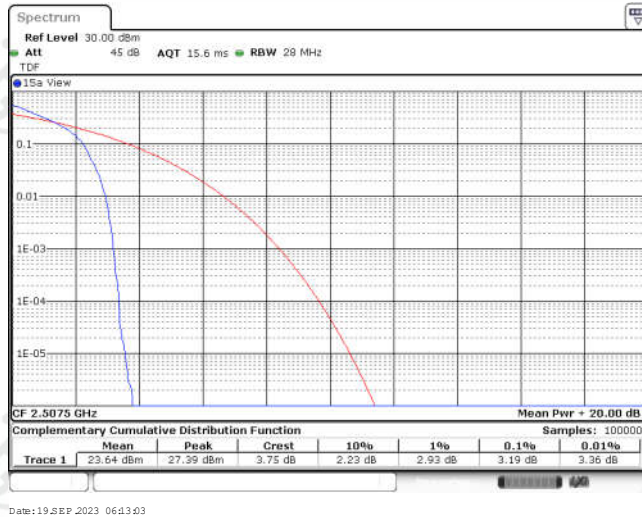

Band7-15MHz-QPSK-20825-1RB#0