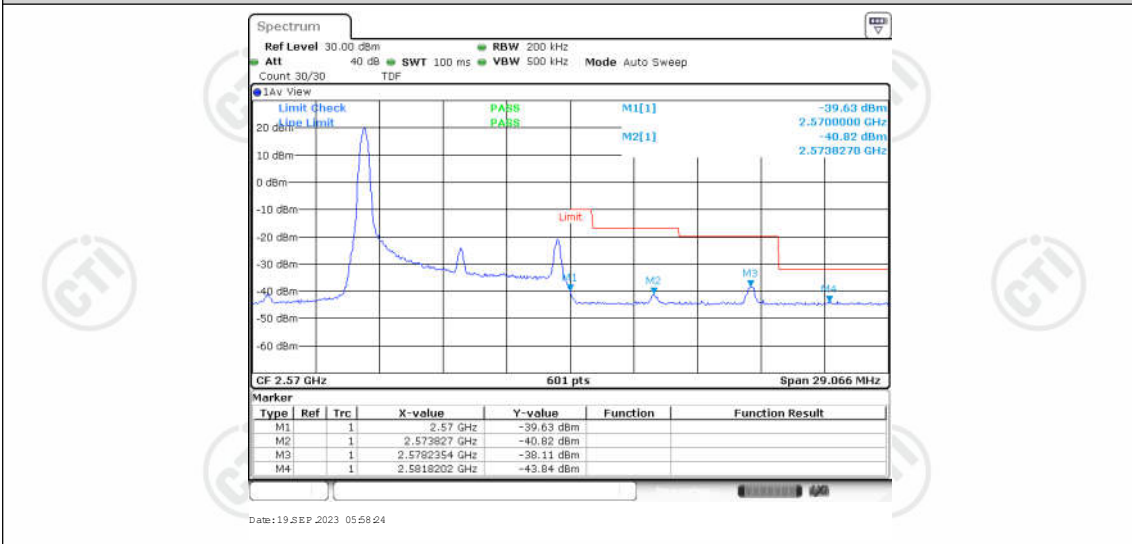

Band7-10MHz-16QAM-21400-1RB#0