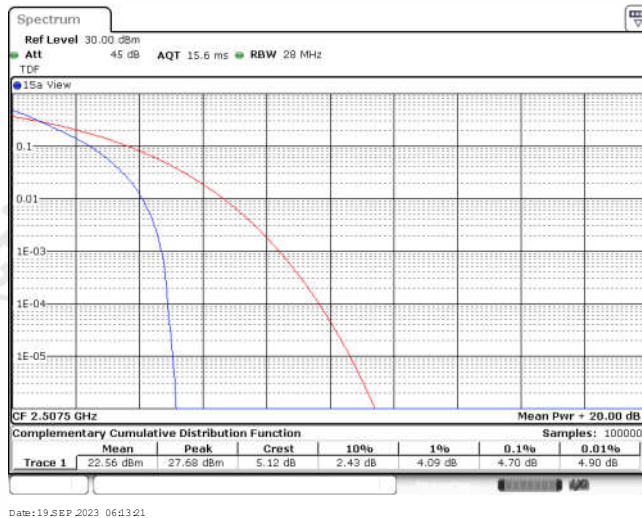

Band7-15MHz-QPSK-20825-75RB#0