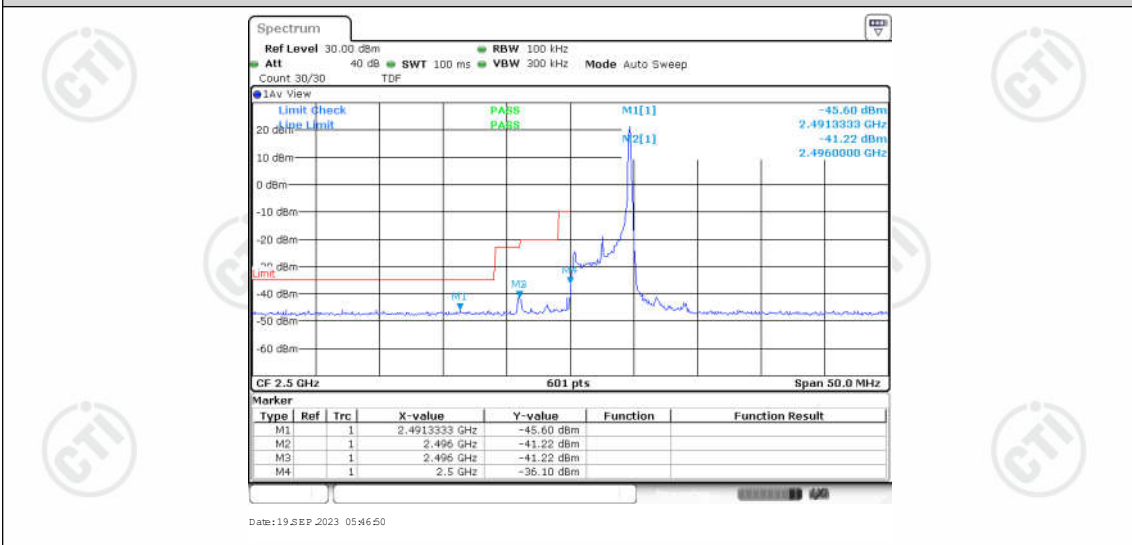

Test Graphs

Band7-5MHz-QPSK-21425-1RB#0

Band7-5MHz-QPSK-21425-1RB#24

Band7-5MHz-QPSK-21425-25RB#0

Band7-5MHz-16QAM-20775-1RB#0

Band7-5MHz-16QAM-20775-1RB#24

Band7-5MHz-16QAM-20775-25RB#0

Date: 19_SEP_2023 05:47:15