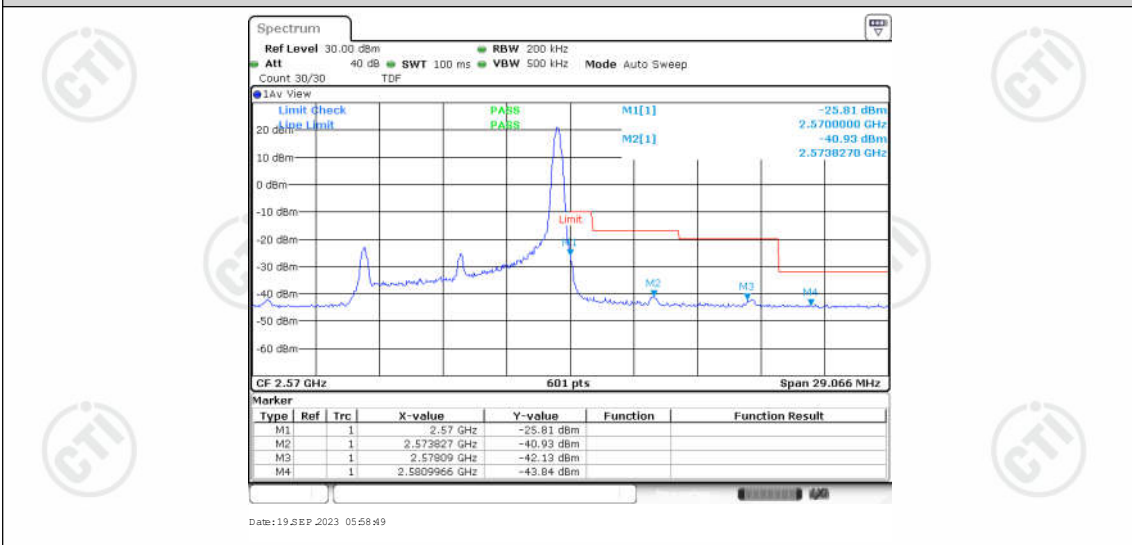

Band7-10MHz-16QAM-21400-1RB#49