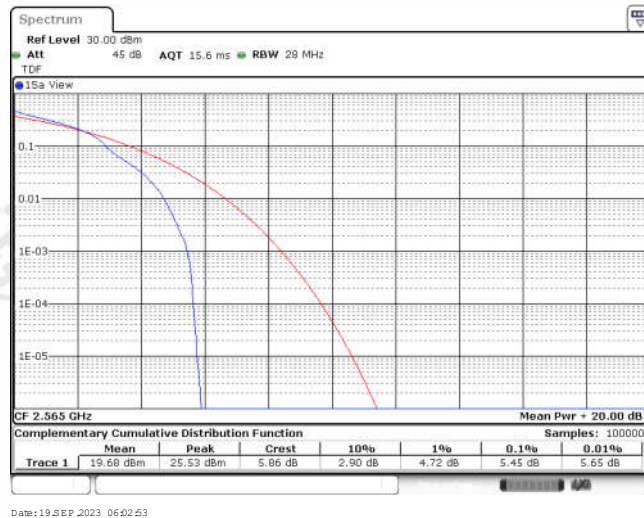

Band7-10MHz-16QAM-21400-1RB#0