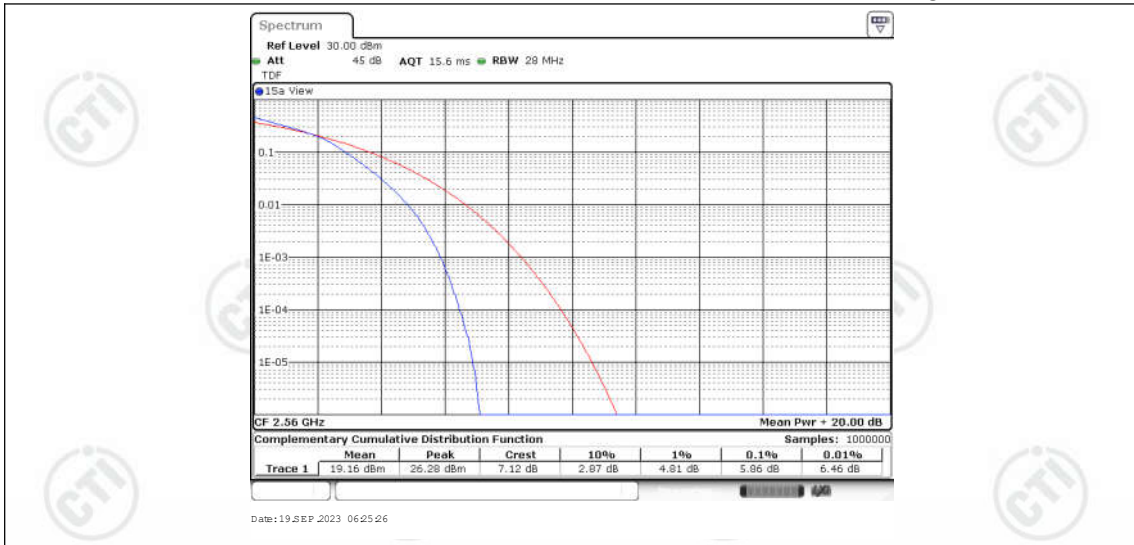

Band7-20MHz-16QAM-21350-100RB#0