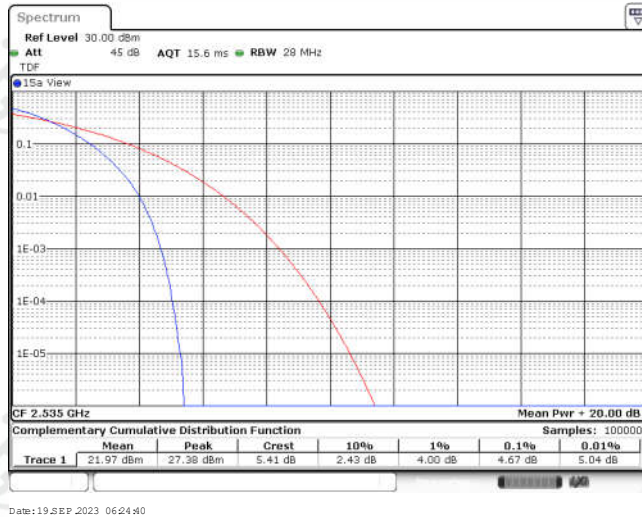

Band7-20MHz-QPSK-21100-100RB#0