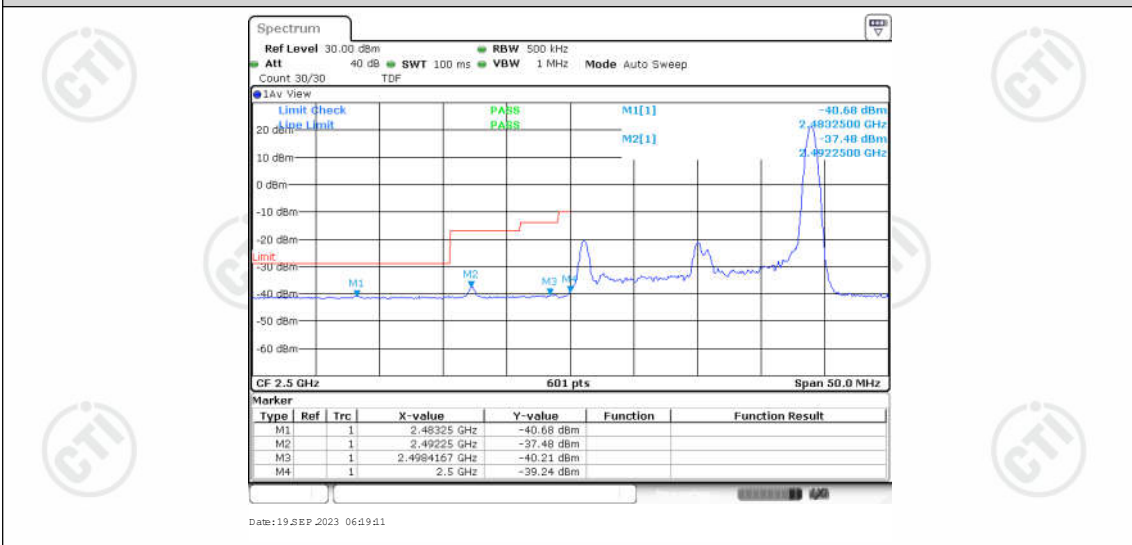

Band7-20MHz-QPSK-20850-1RB#99