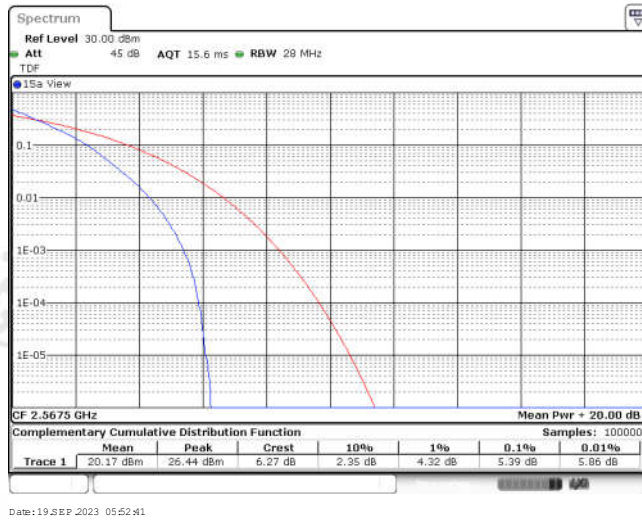

Test Graphs

Band7-5MHz-QPSK-21100-25RB#0

Band7-5MHz-QPSK-21425-1RB#0

Band7-5MHz-QPSK-21425-25RB#0

Band7-5MHz-16QAM-20775-1RB#0

Band7-5MHz-16QAM-20775-25RB#0

Band7-5MHz-16QAM-21100-1RB#0

Band7-5MHz-16QAM-21100-25RB#0