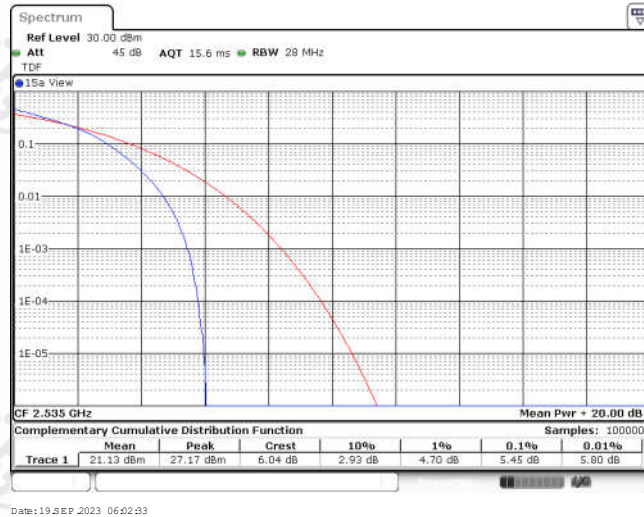

Band7-10MHz-16QAM-21100-50RB#0