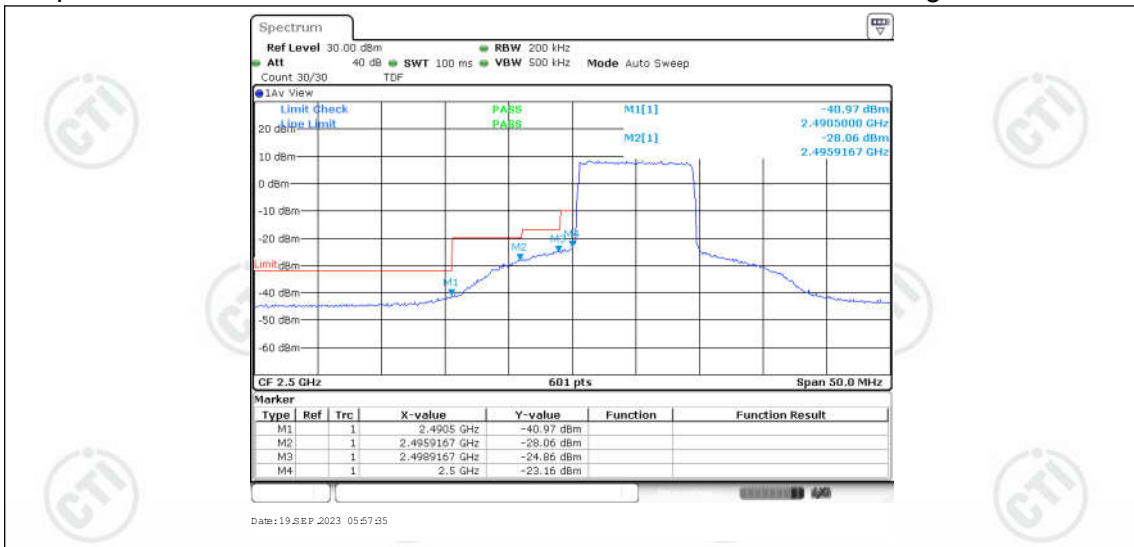

Band7-10MHz-QPSK-20800-50RB#0