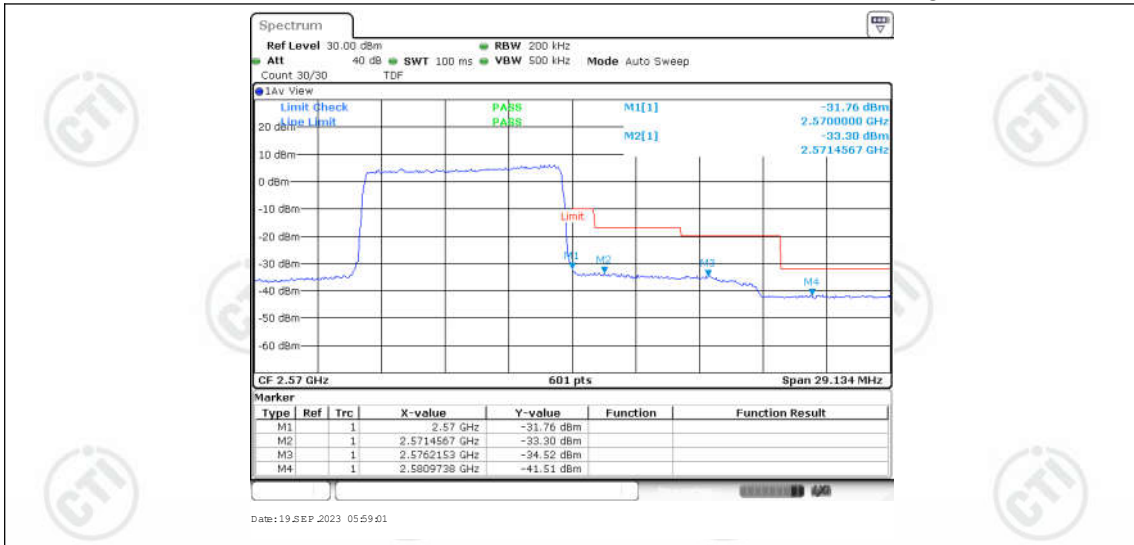

Band7-10MHz-QPSK-21400-50RB#0