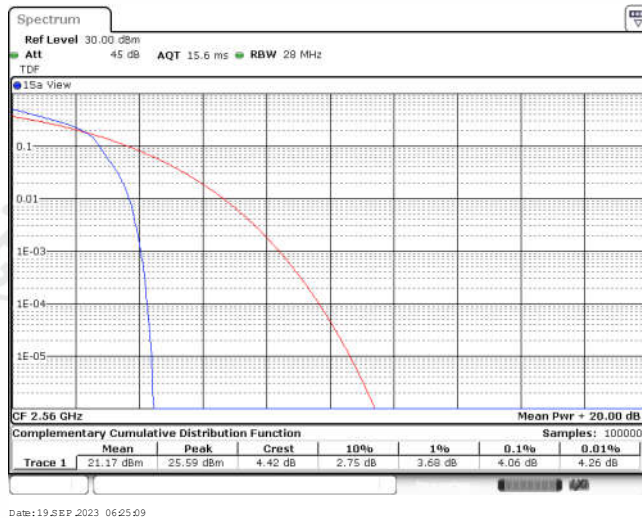

Band7-20MHz-16QAM-21350-1RB#0