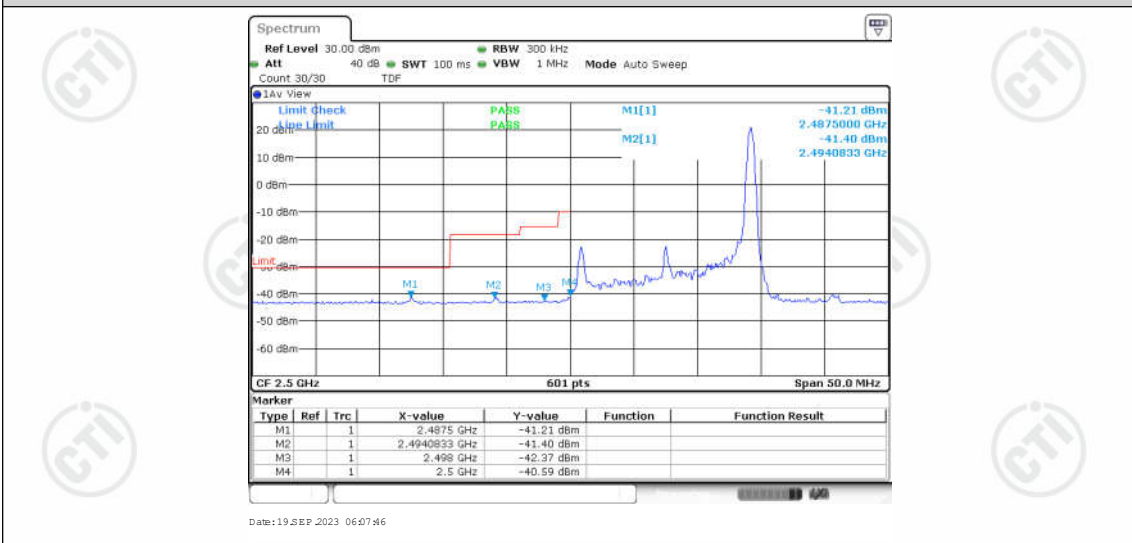

Band7-15MHz-16QAM-20825-1RB#74