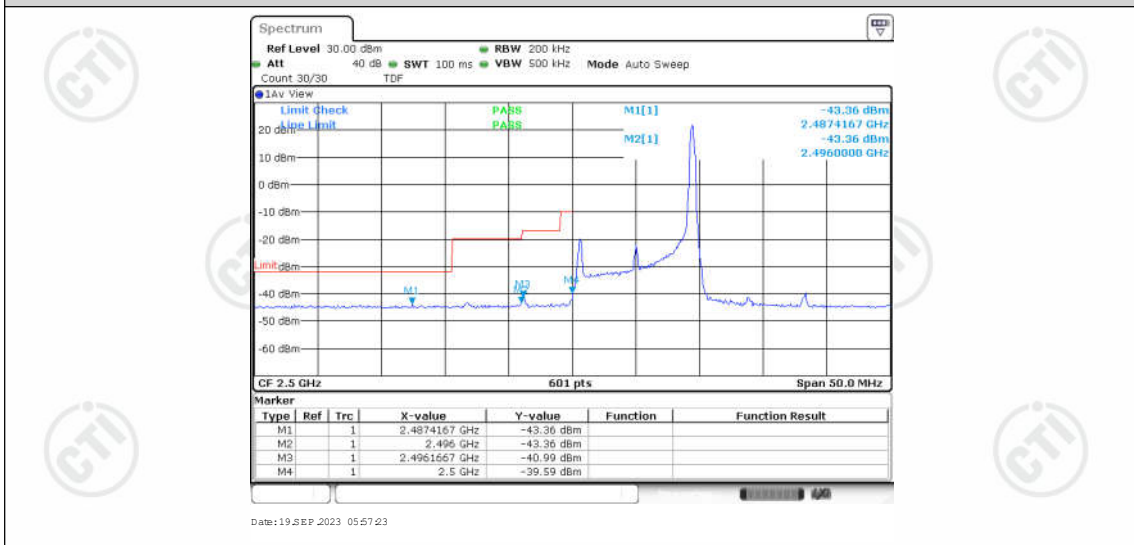

Band7-10MHz-16QAM-20800-1RB#49