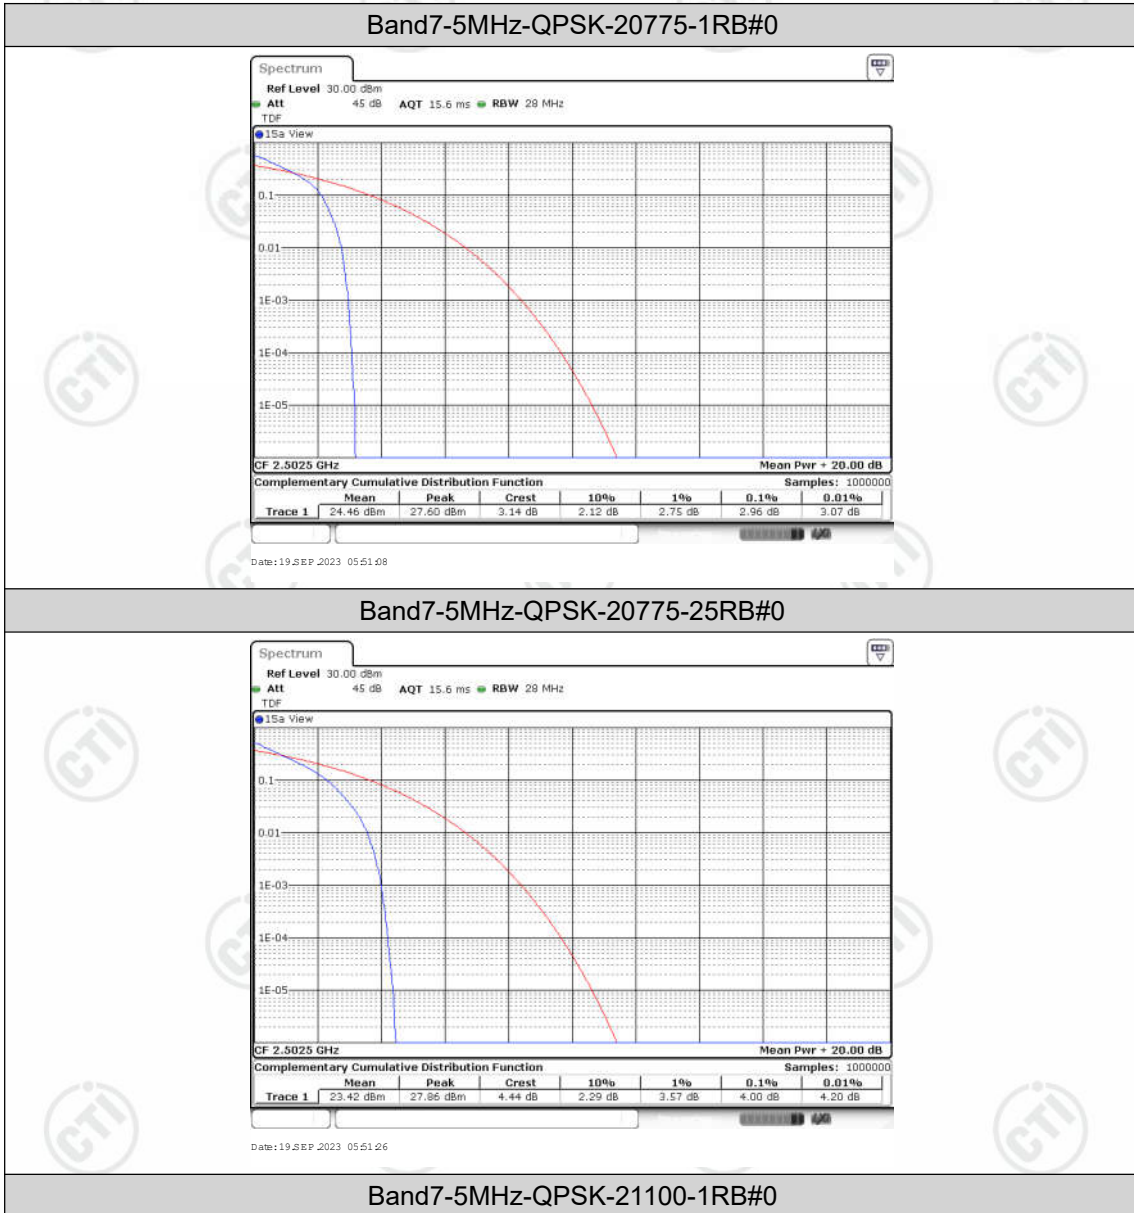

Test Graphs