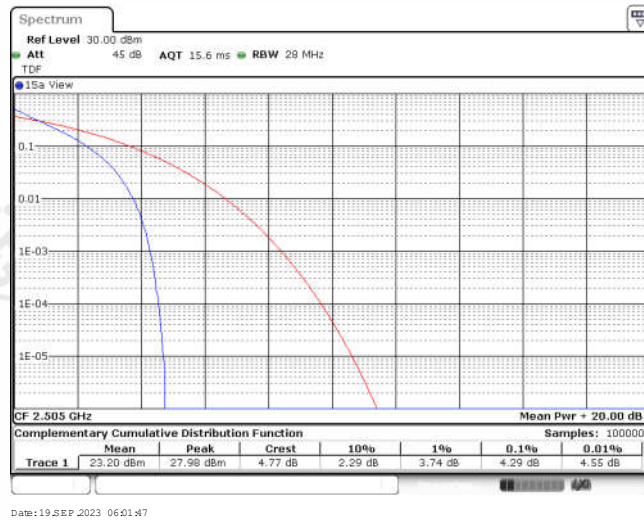

Band7-10MHz-QPSK-20800-50RB#0