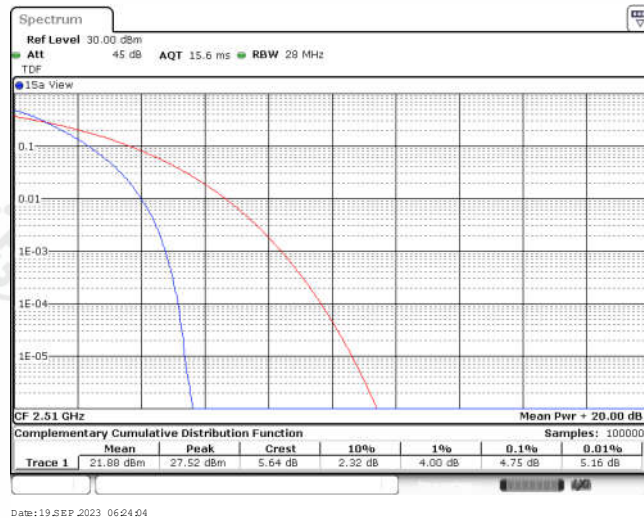

Band7-20MHz-QPSK-20850-100RB#0