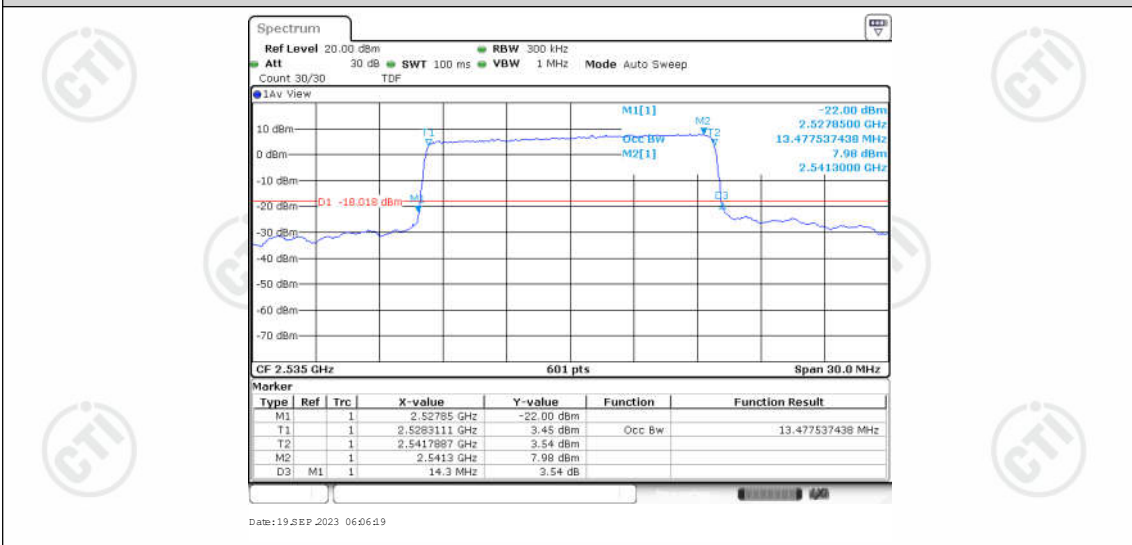

Band7-15MHz-QPSK-21100-75RB#0-13.478