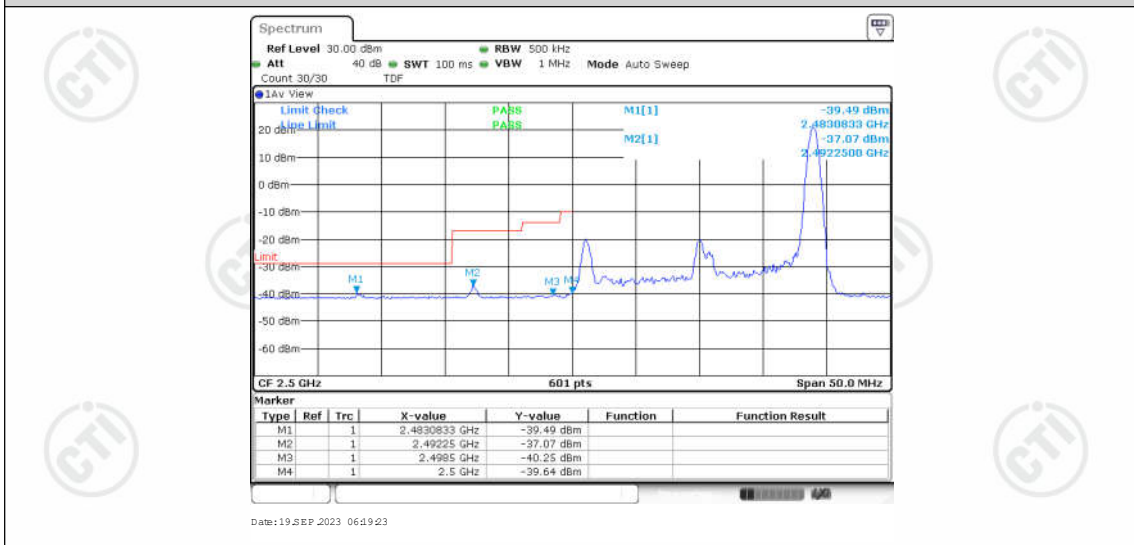

Band7-20MHz-16QAM-20850-1RB#99