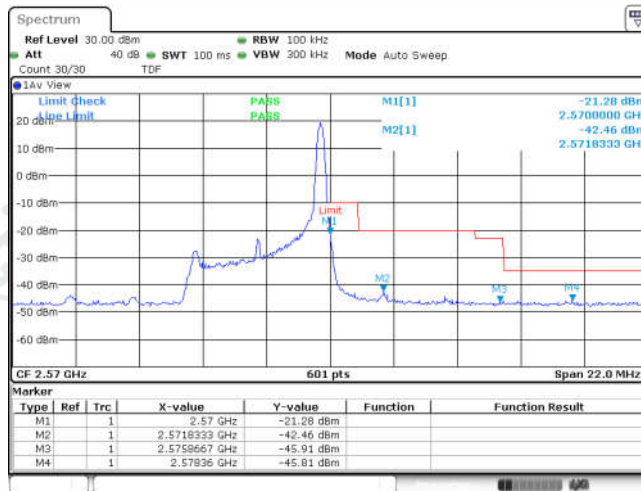

Band7-5MHz-16QAM-21425-1RB#24

Date: 19_SEP_2023 05:48:29

Band7-5MHz-16QAM-21425-25RB#0