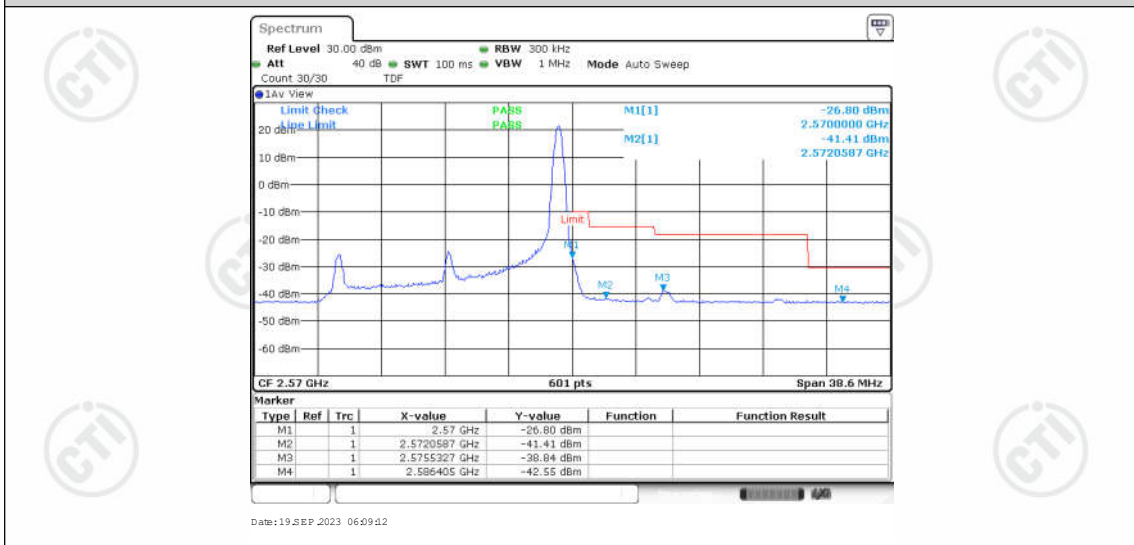

Band7-15MHz-16QAM-21375-1RB#74