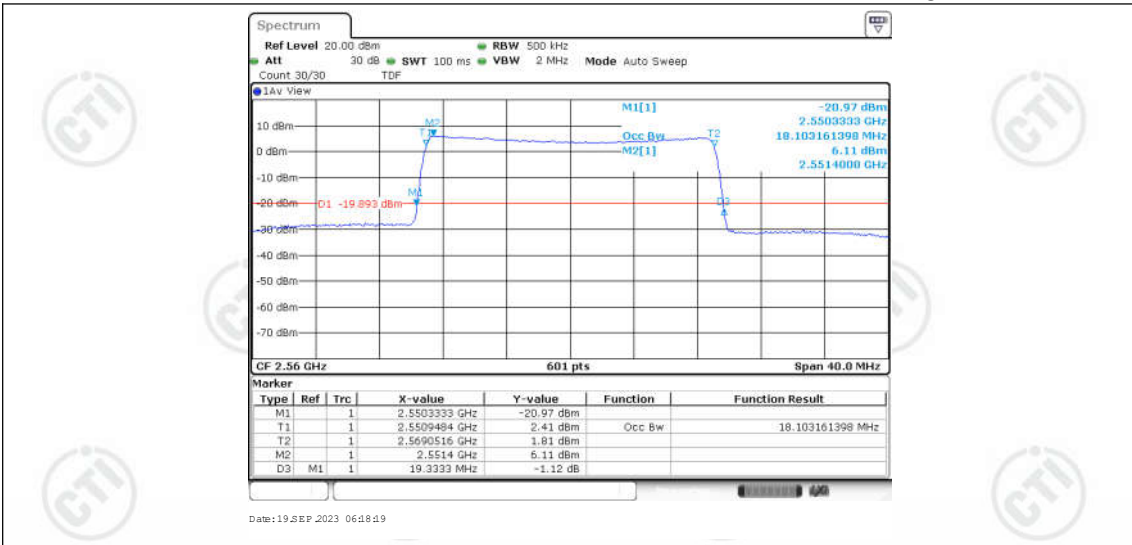

Band7-20MHz-QPSK-21350-100RB#0-18.103