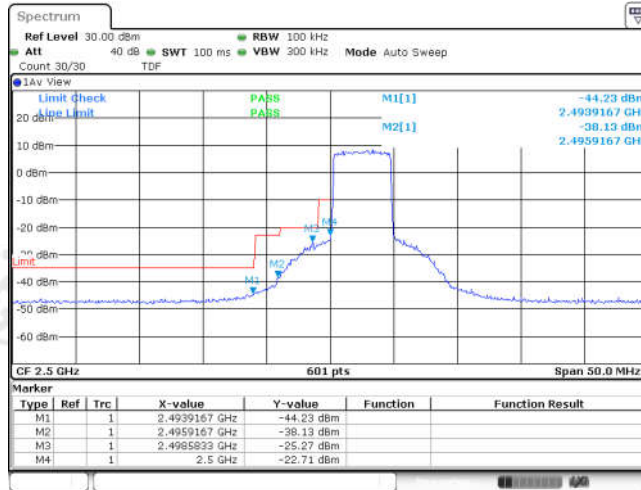

Band7-5MHz-16QAM-20775-25RB#0

Date: 19_SEP_2023 05:47:15