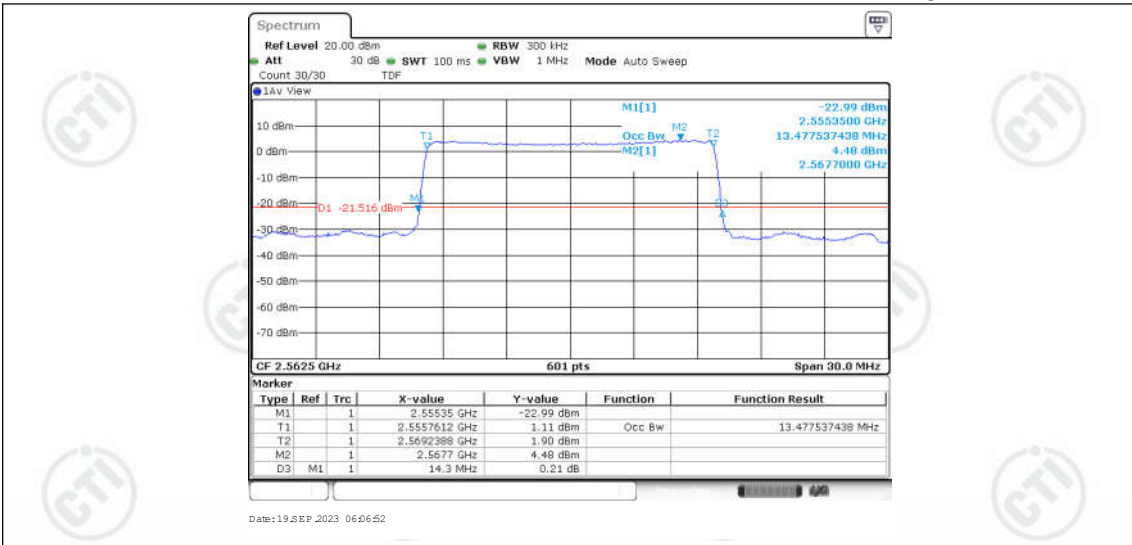

Band7-15MHz-16QAM-21375-75RB#0-13.478