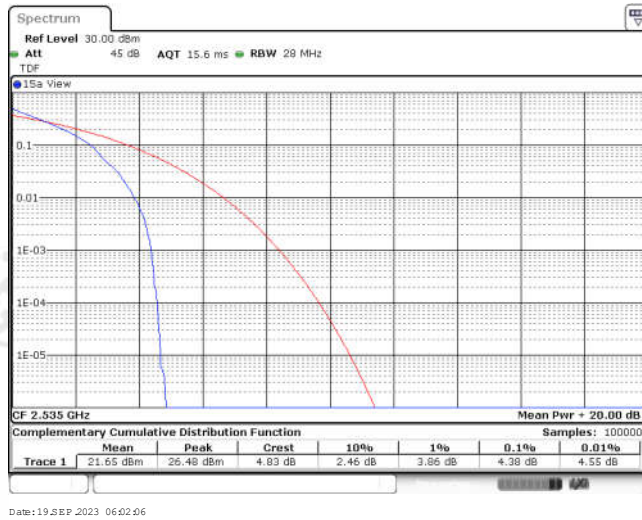

Band7-10MHz-QPSK-21100-1RB#0