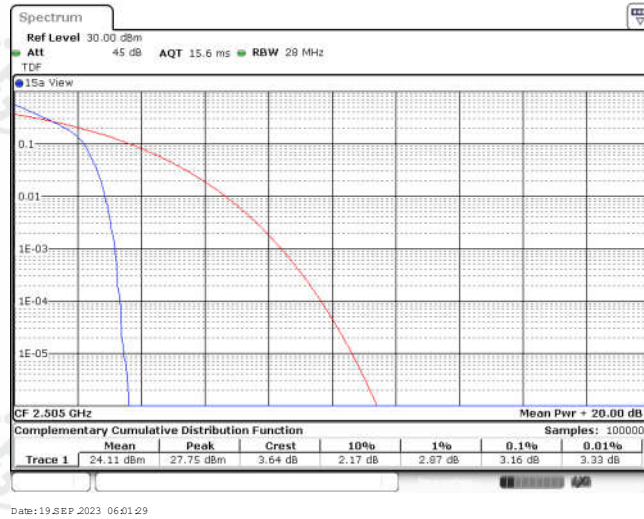

Band7-10MHz-QPSK-20800-1RB#0