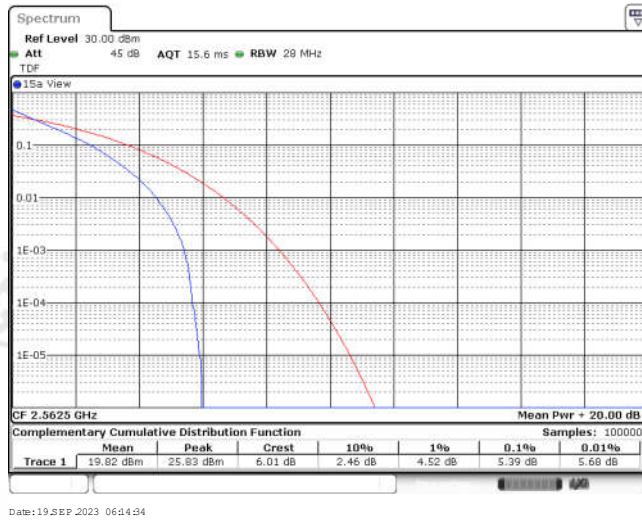

Band7-15MHz-QPSK-21375-75RB#0