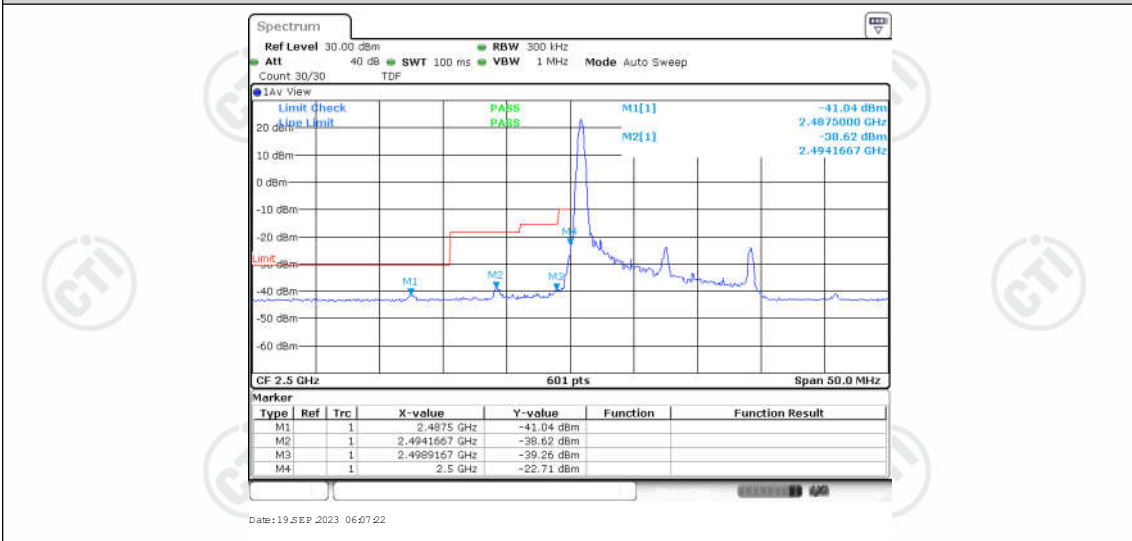

Band7-15MHz-16QAM-20825-1RB#0