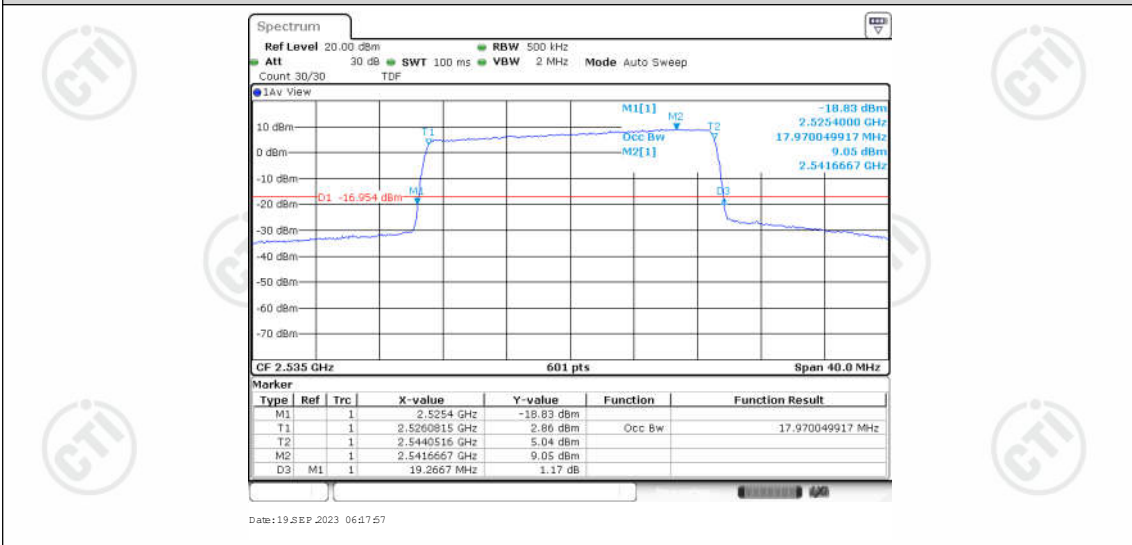

Band7-20MHz-QPSK-21100-100RB#0-17.97