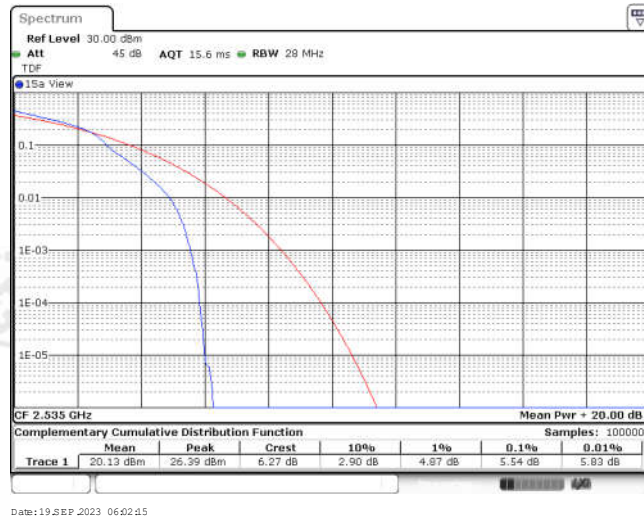

Band7-10MHz-16QAM-21100-1RB#0