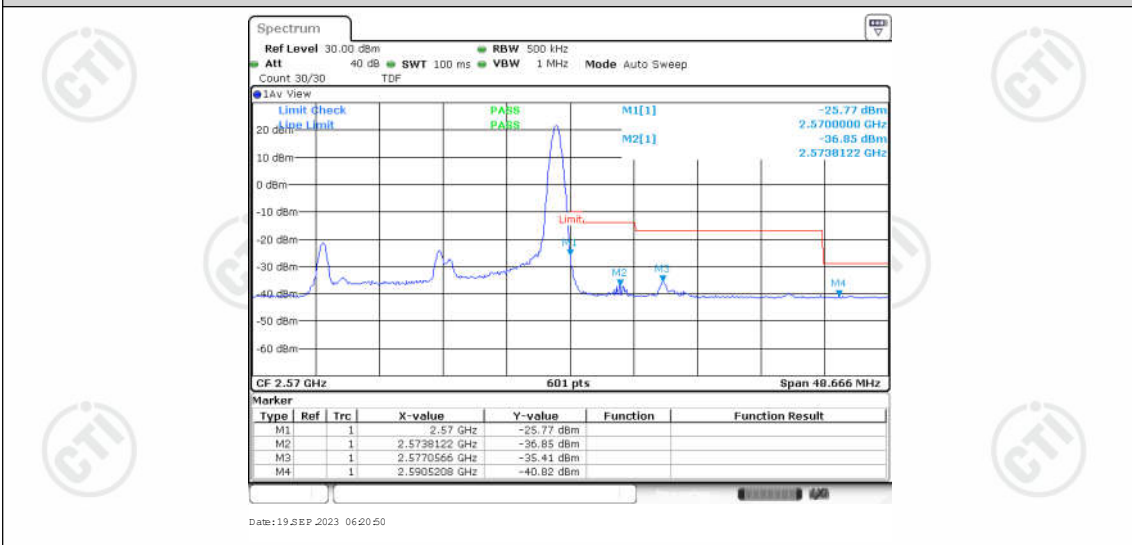

Band7-20MHz-16QAM-21350-1RB#99

Band7-20MHz-16QAM-21350-100RB#0