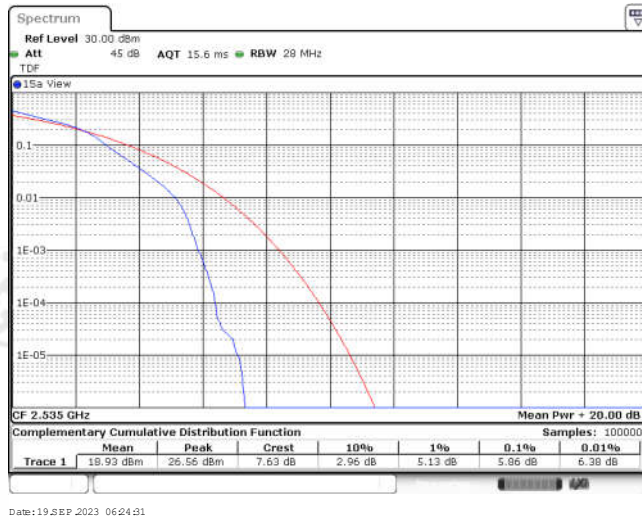

Band7-20MHz-16QAM-21100-1RB#0