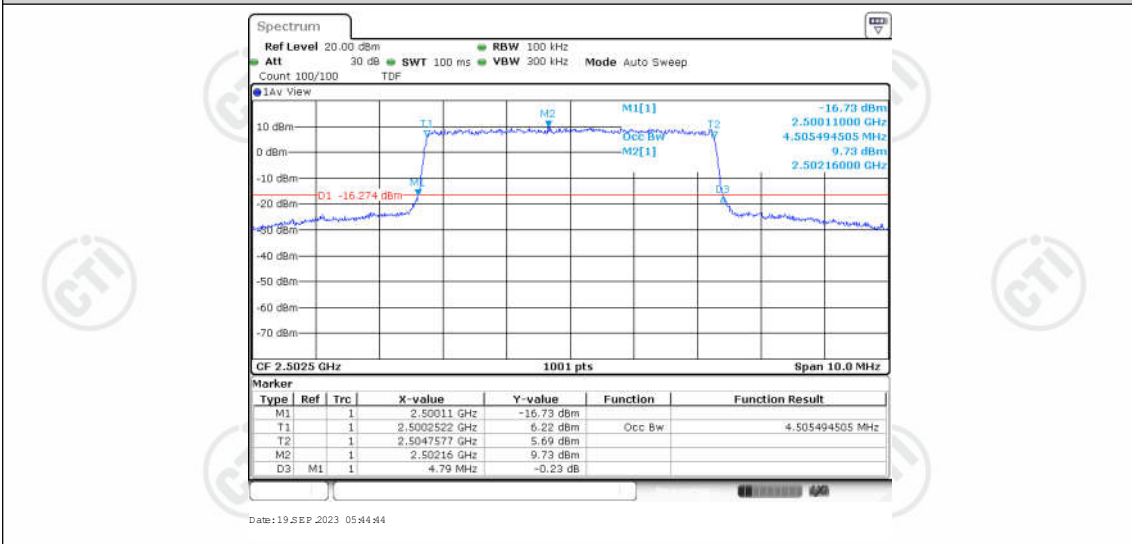

Band7-5MHz-16QAM-20775-25RB#0-4.505