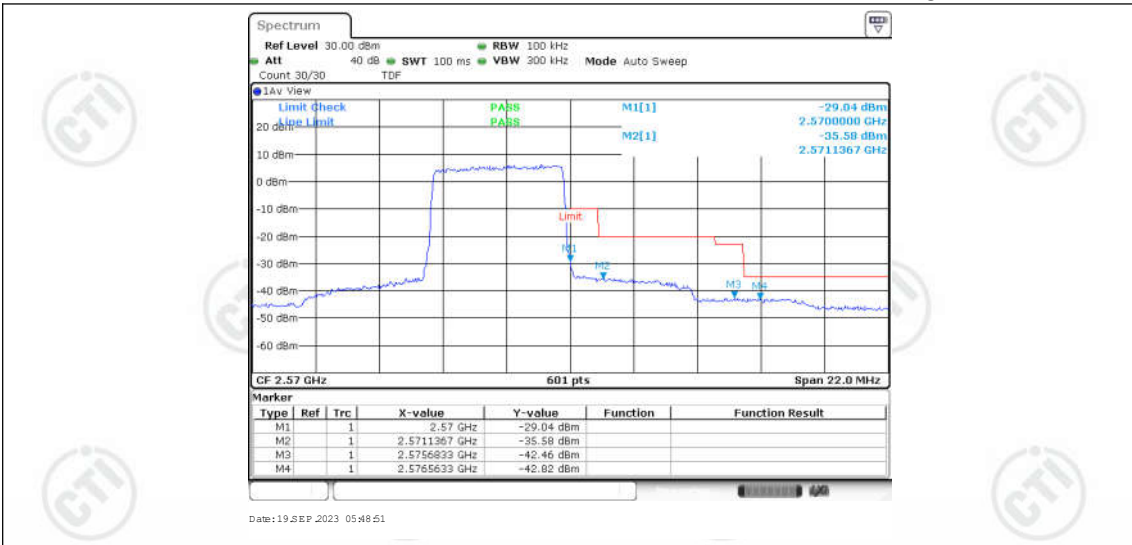

Band7-5MHz-QPSK-21425-25RB#0