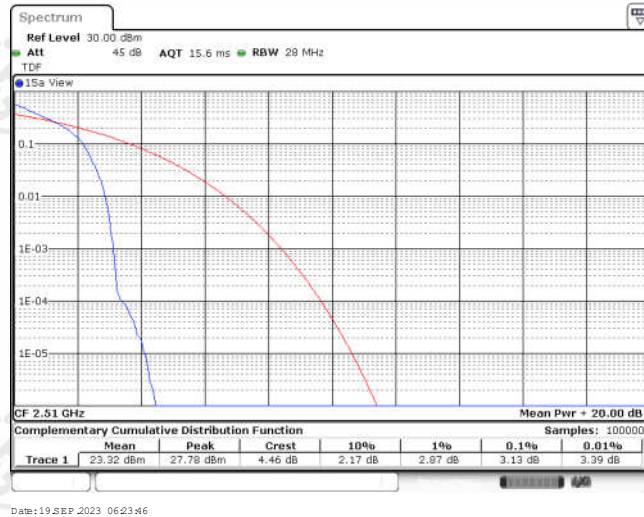

Band7-20MHz-QPSK-20850-1RB#0