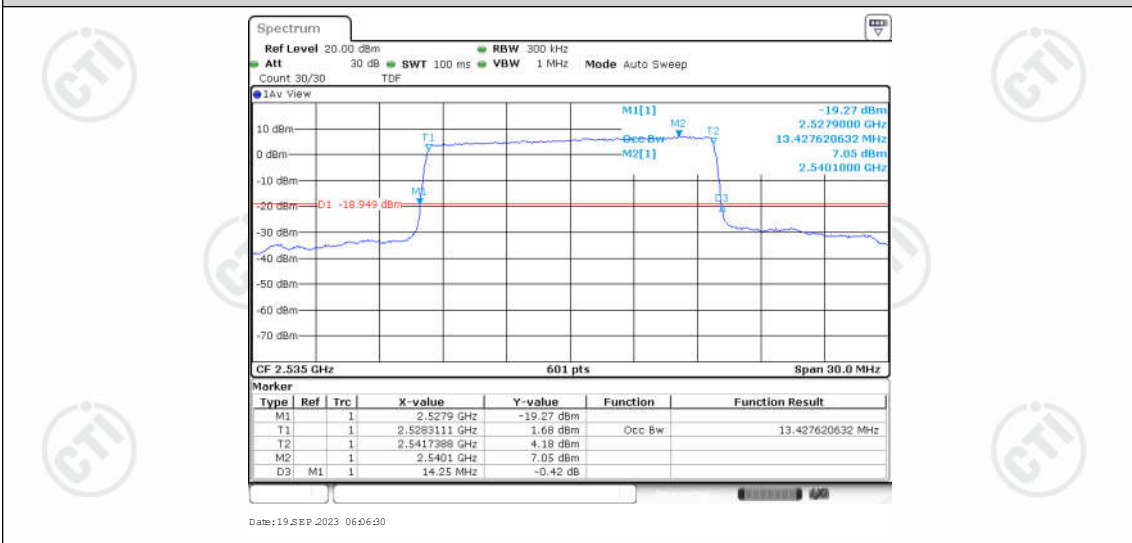

Band7-15MHz-16QAM-21100-75RB#0-13.428