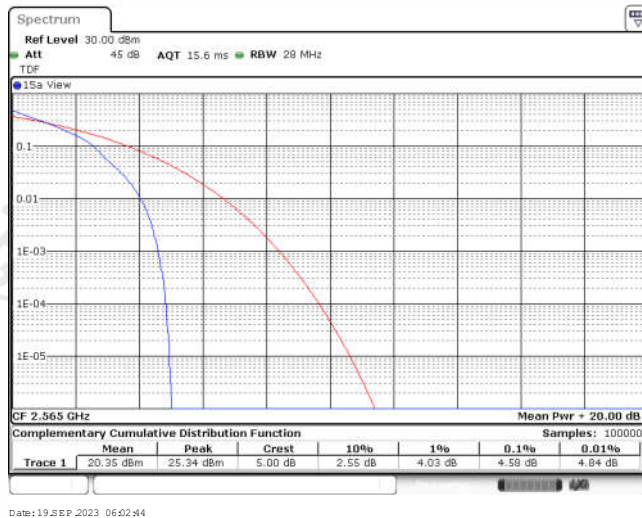

Band7-10MHz-QPSK-21400-1RB#0