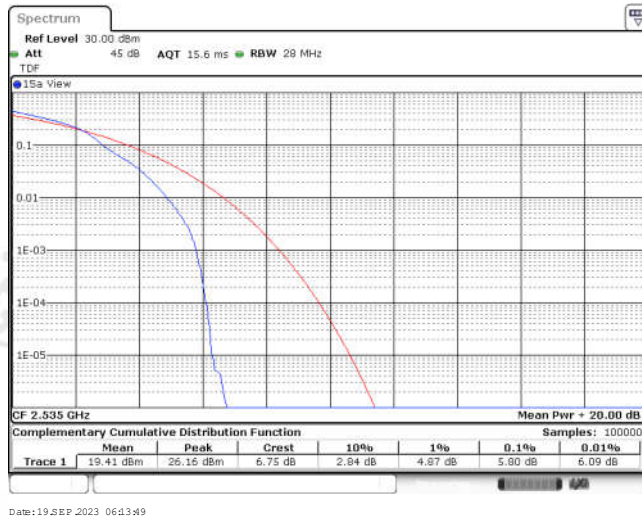

Band7-15MHz-16QAM-21100-1RB#0