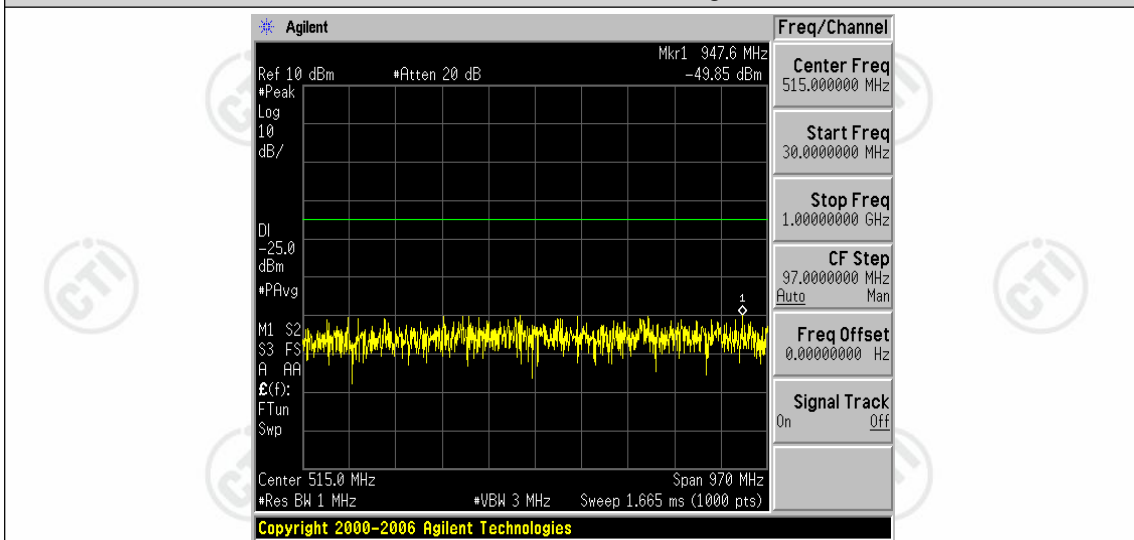

Band7-15MHz-QPSK-21100-1RB#0-Range1:30~1000MHz