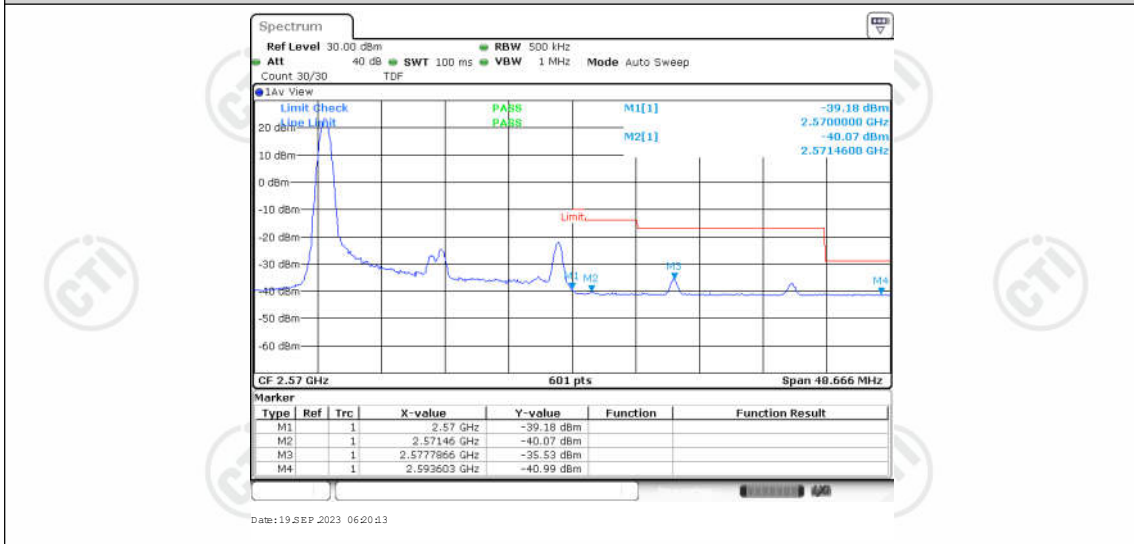

Band7-20MHz-QPSK-21350-1RB#0