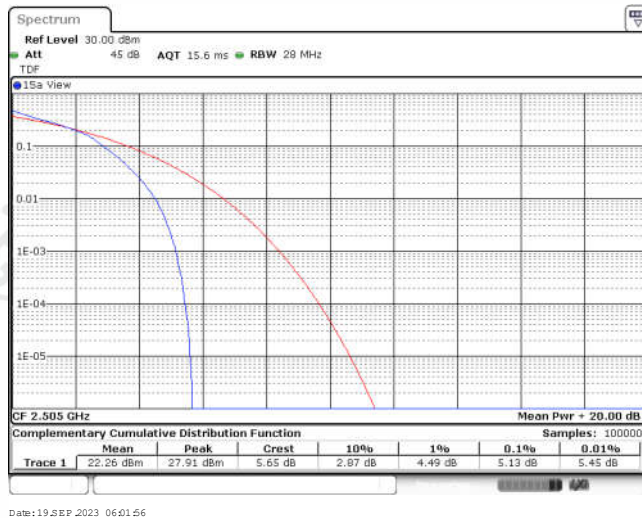

Band7-10MHz-16QAM-20800-50RB#0