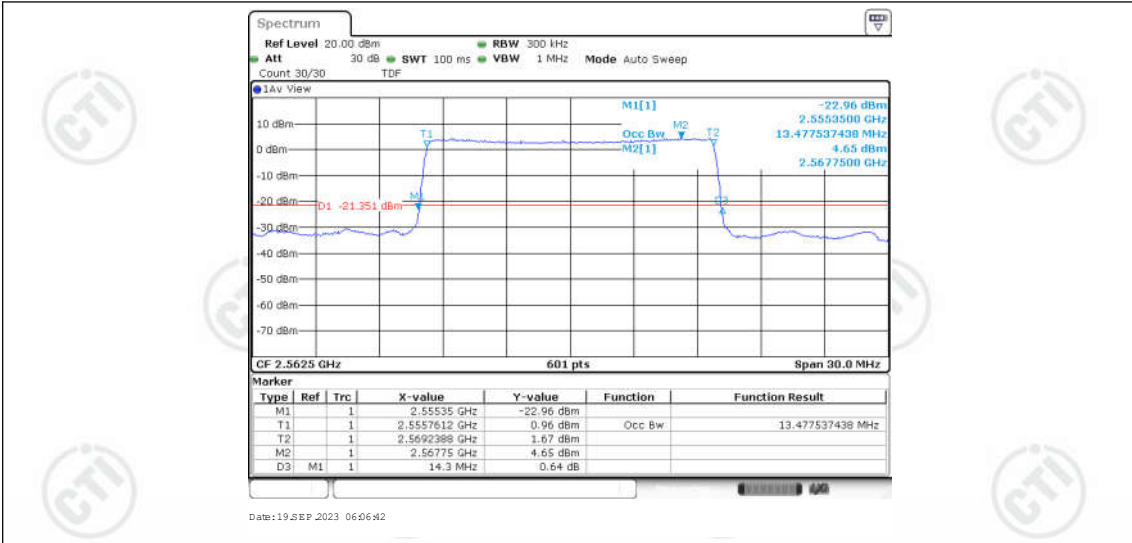

Band7-15MHz-QPSK-21375-75RB#0-13.478