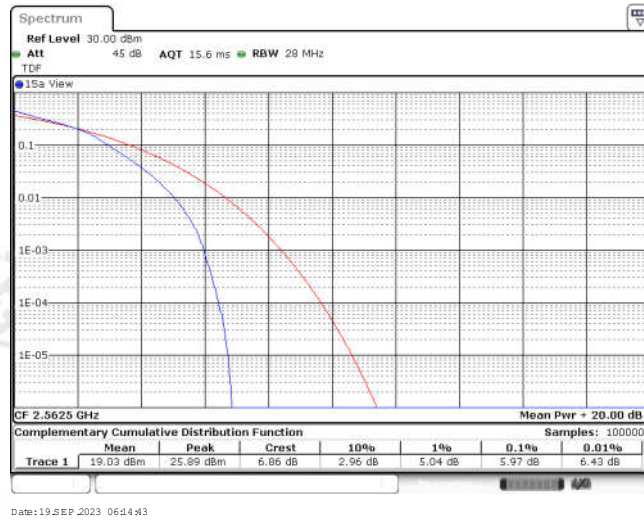

Band7-15MHz-16QAM-21375-75RB#0