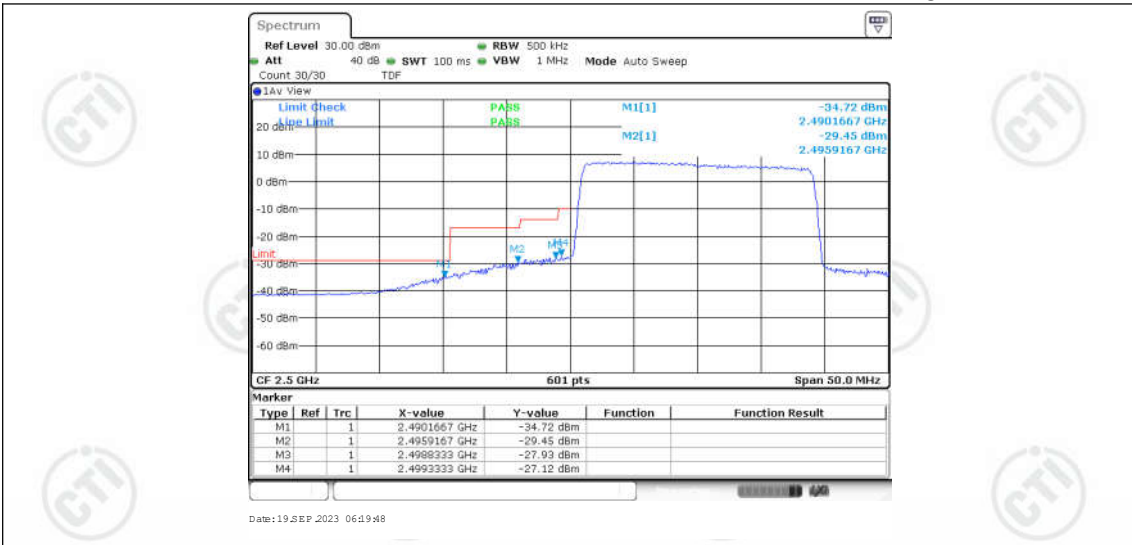

Band7-20MHz-16QAM-20850-100RB#0