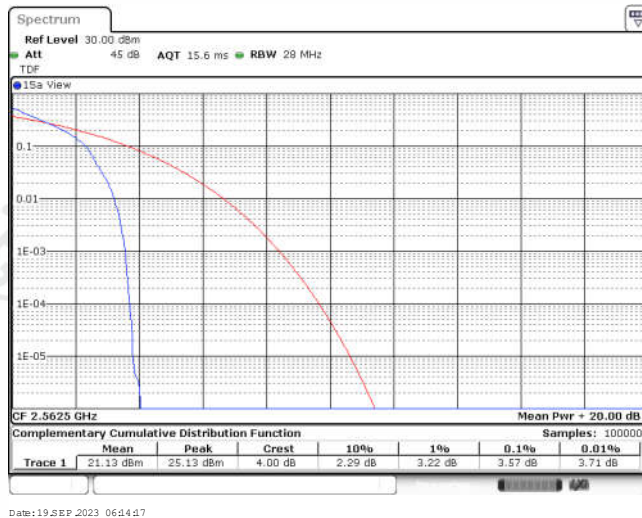

Band7-15MHz-QPSK-21375-1RB#0