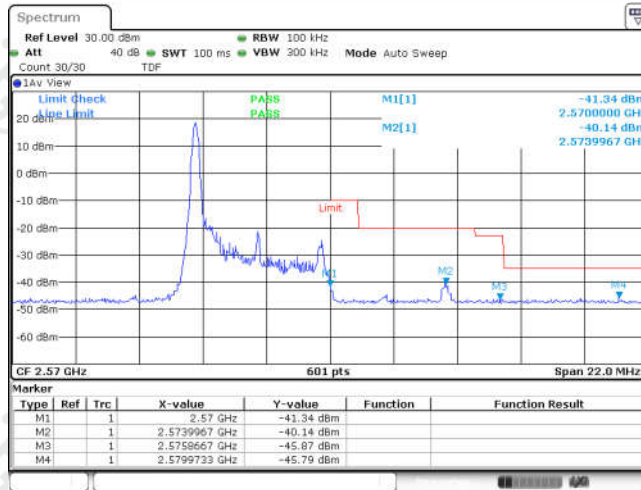

Band7-5MHz-16QAM-21425-1RB#0

Date: 19_SEP_2023 05:47:51