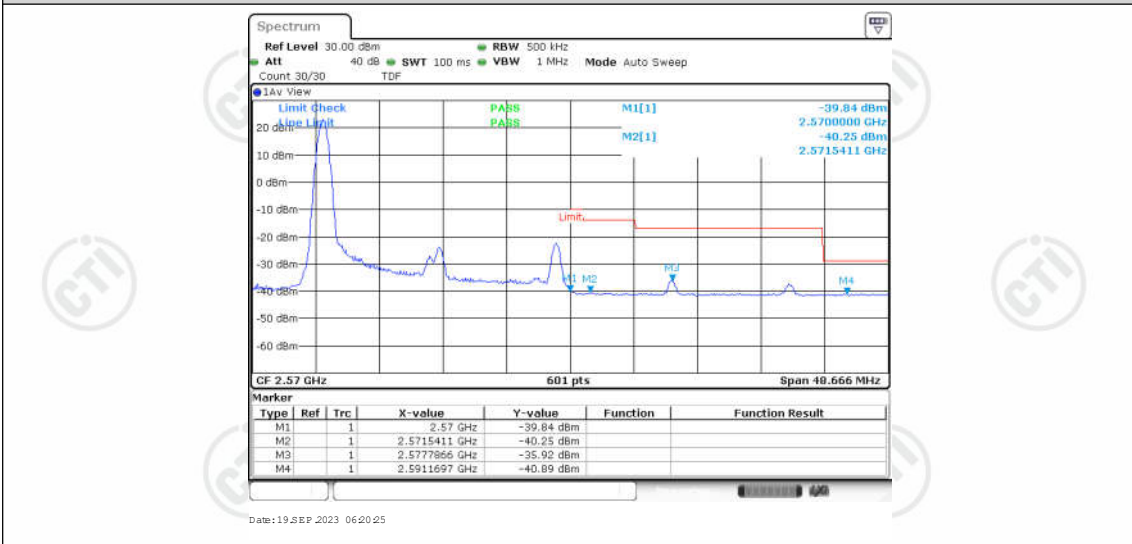

Band7-20MHz-16QAM-21350-1RB#0