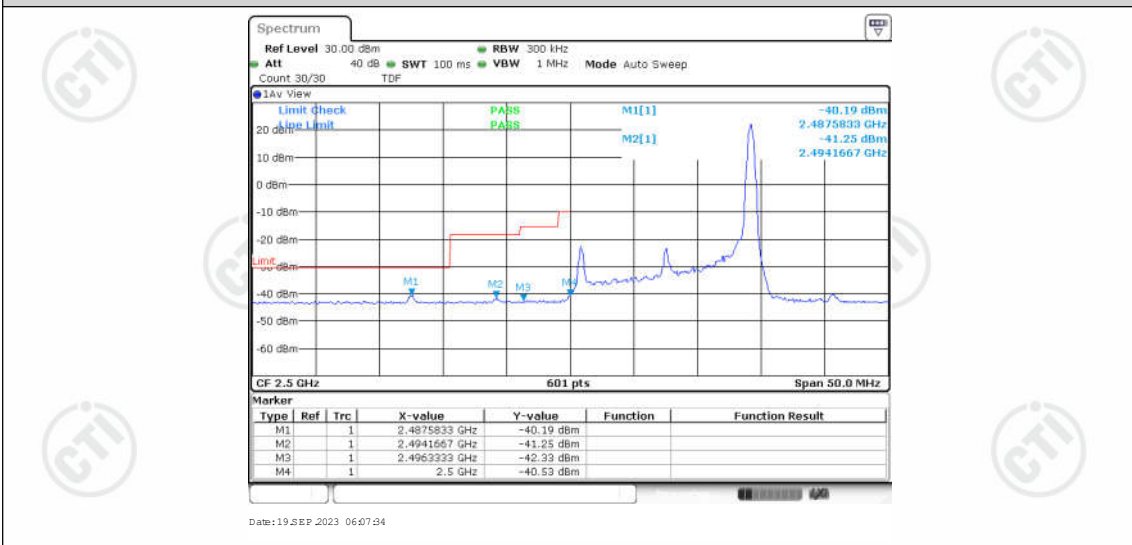

Band7-15MHz-QPSK-20825-1RB#74