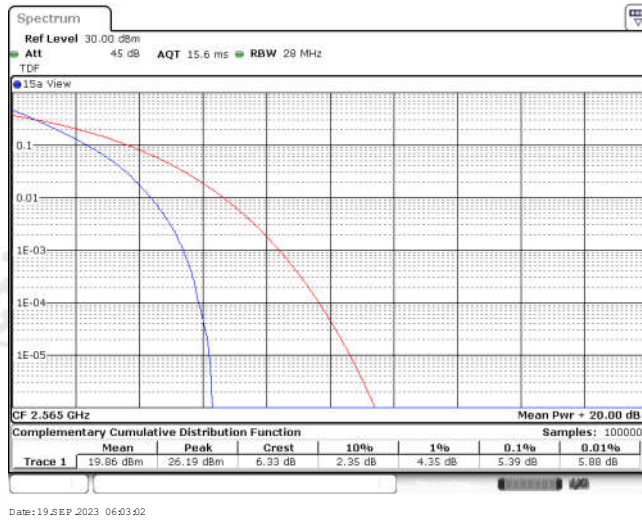

Band7-10MHz-QPSK-21400-50RB#0