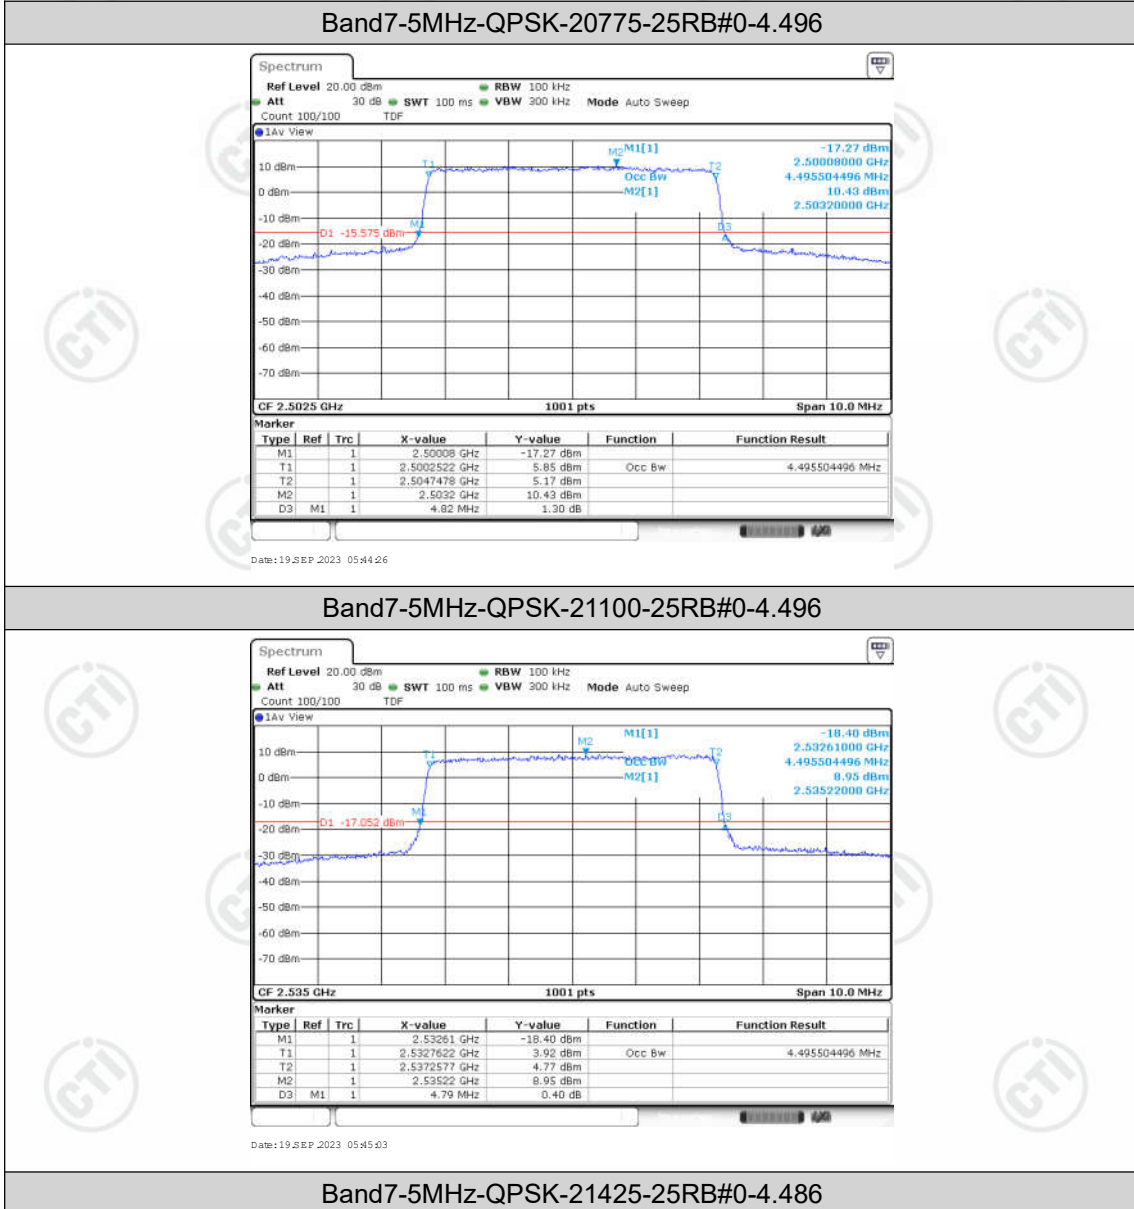

Test Graphs