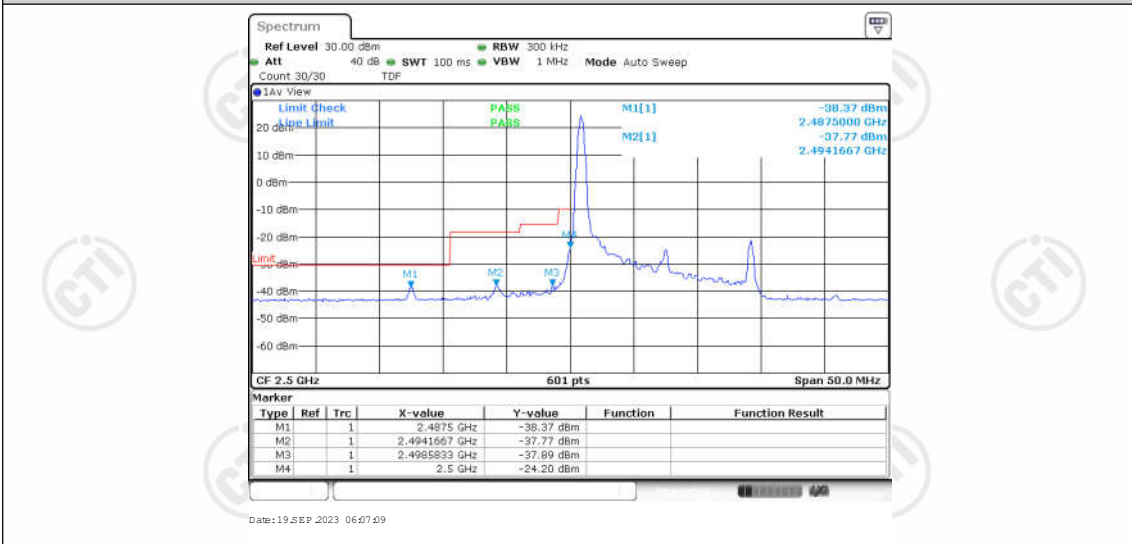

Band7-15MHz-QPSK-20825-1RB#0