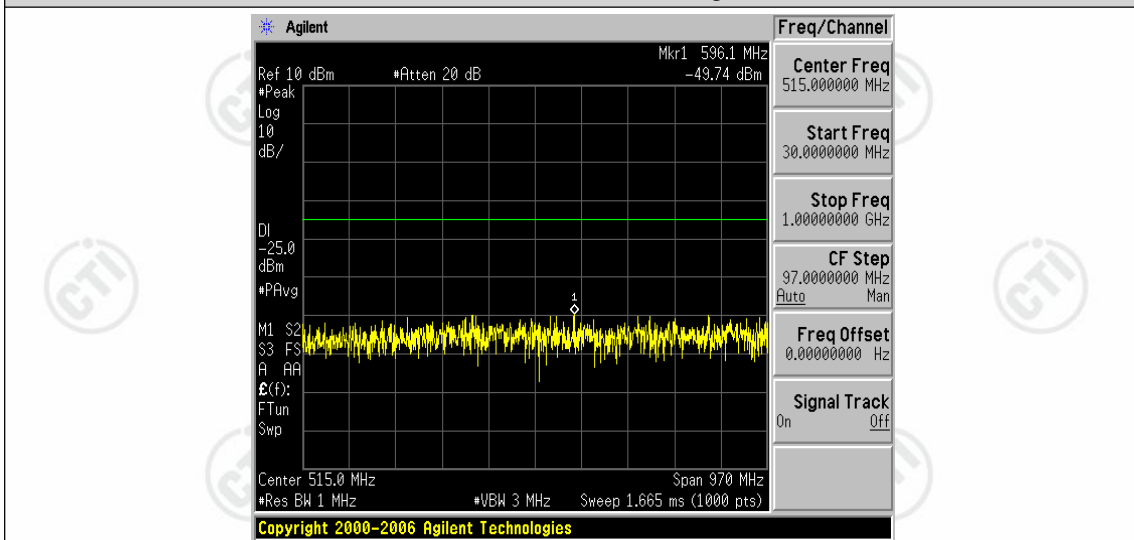

Band7-5MHz-16QAM-21425-1RB#0-Range1:30~1000MHz