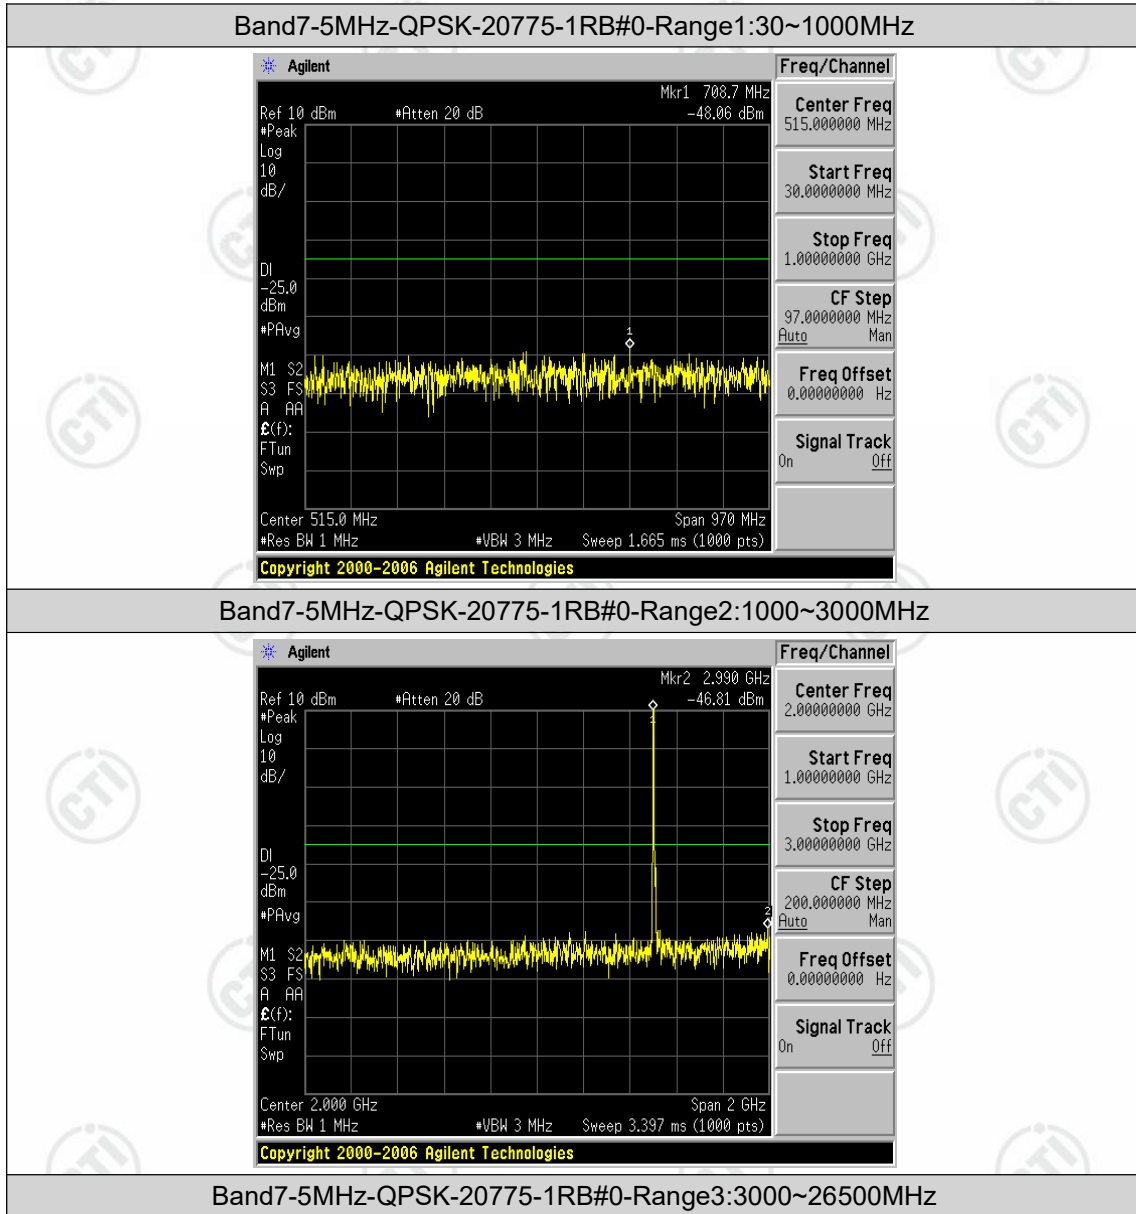

Test Graphs