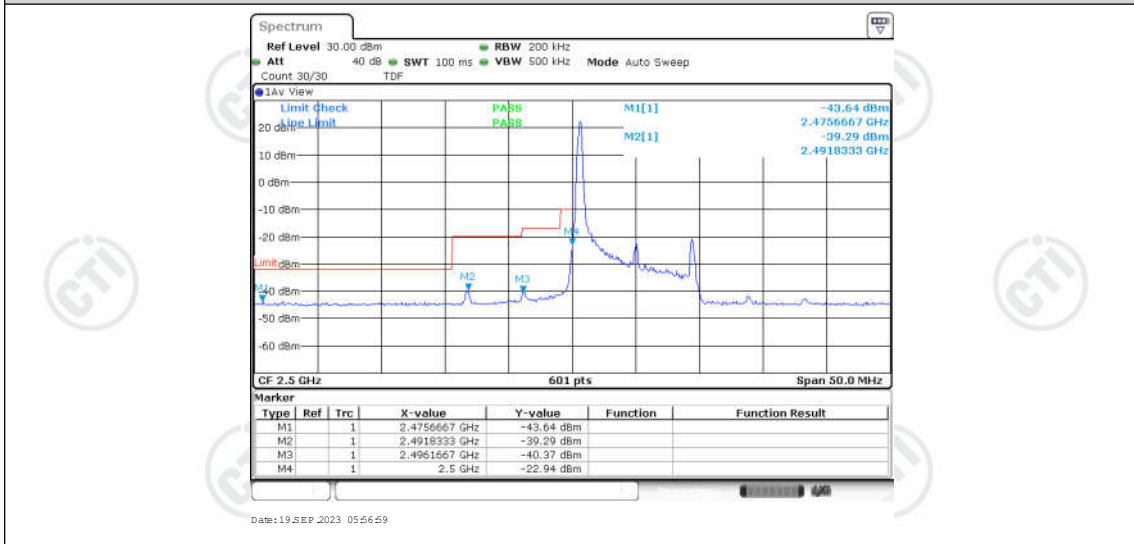

Band7-10MHz-16QAM-20800-1RB#0