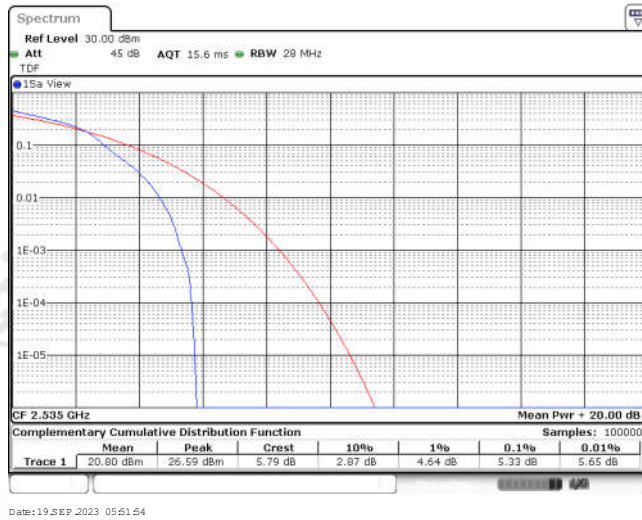

Test Graphs

Band7-5MHz-QPSK-21100-25RB#0

Band7-5MHz-QPSK-21425-1RB#0

Band7-5MHz-QPSK-21425-25RB#0

Band7-5MHz-16QAM-20775-1RB#0

Band7-5MHz-16QAM-20775-25RB#0

Band7-5MHz-16QAM-21100-1RB#0

Band7-5MHz-16QAM-21100-25RB#0