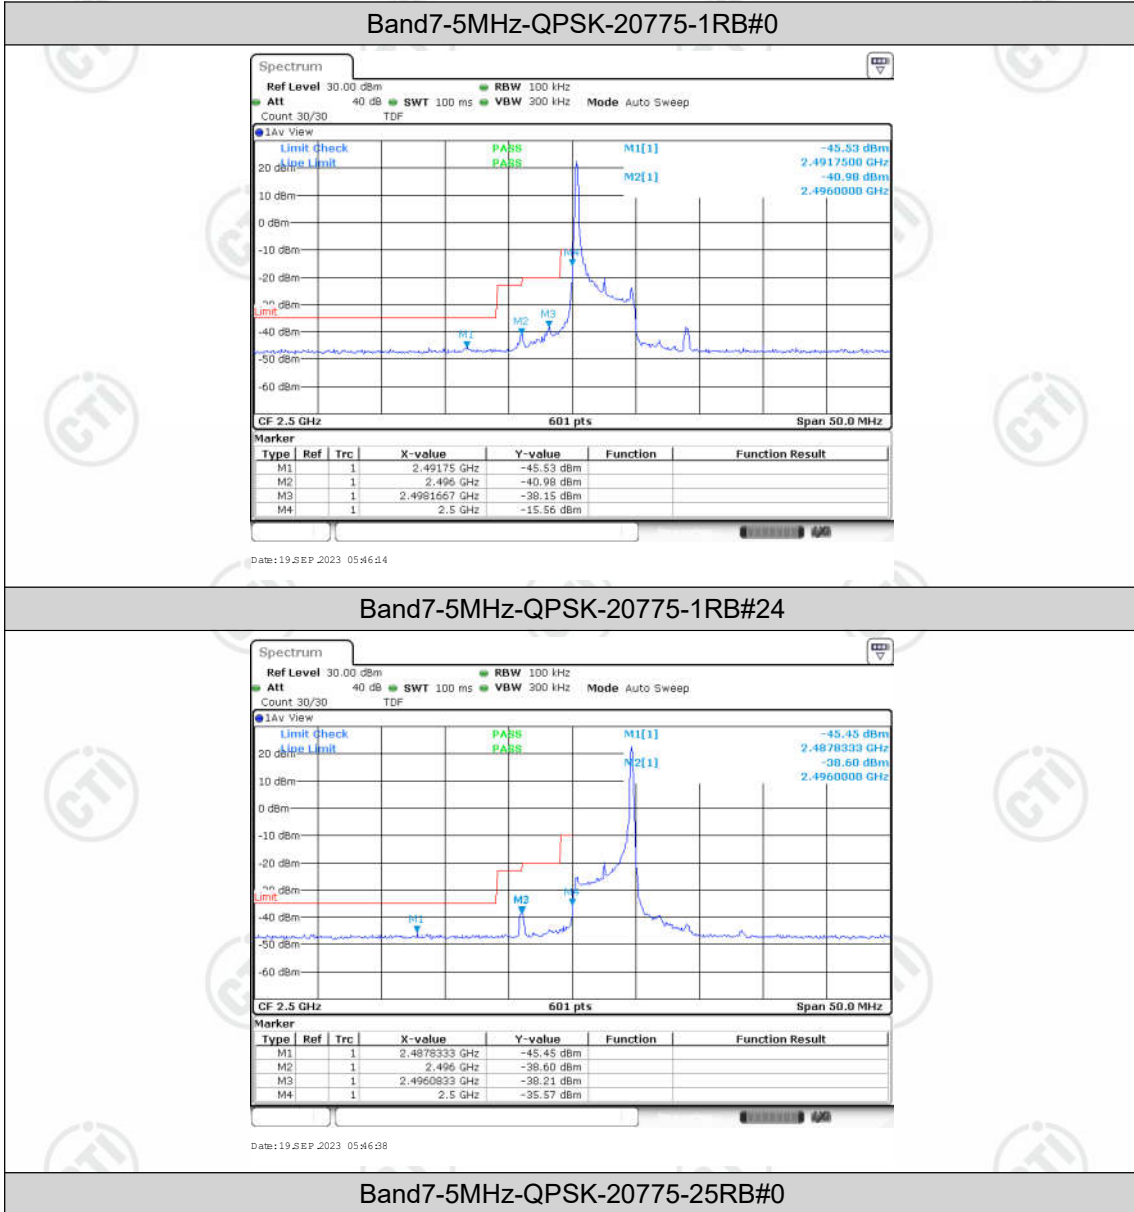

Test Graphs