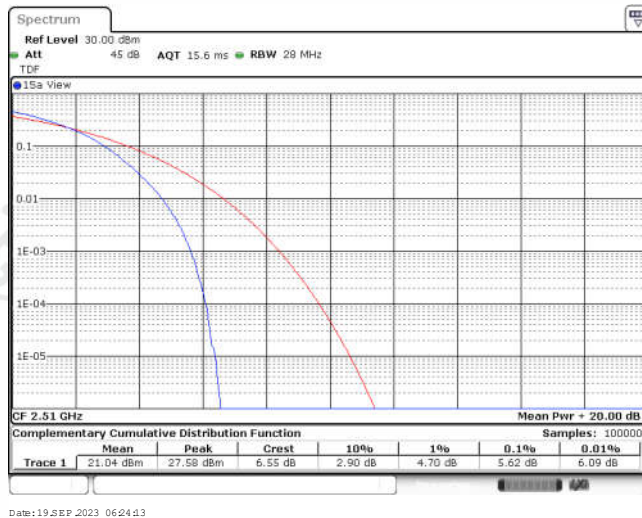

Band7-20MHz-16QAM-20850-100RB#0