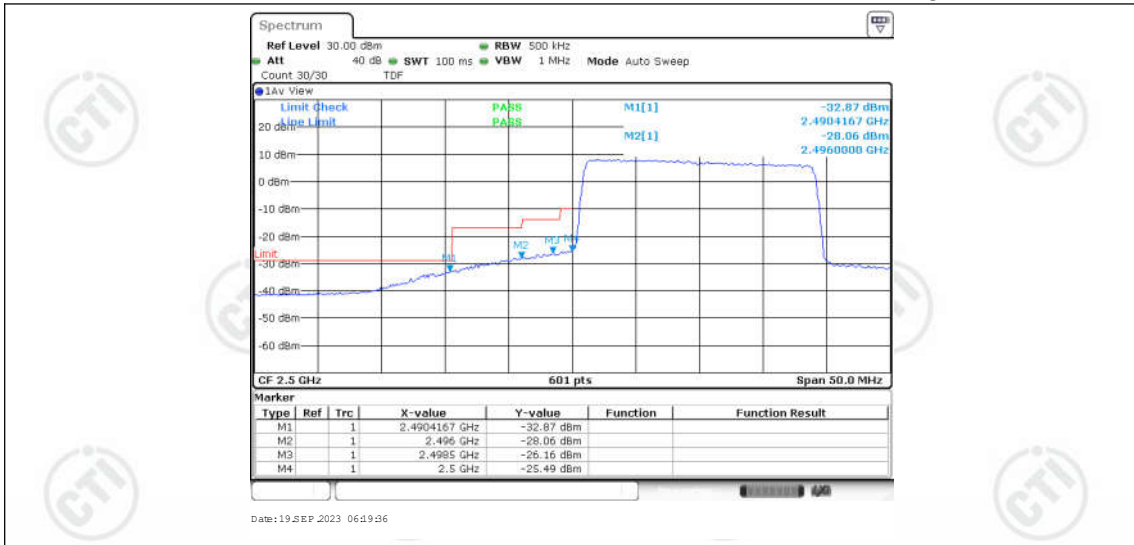

Band7-20MHz-QPSK-20850-100RB#0