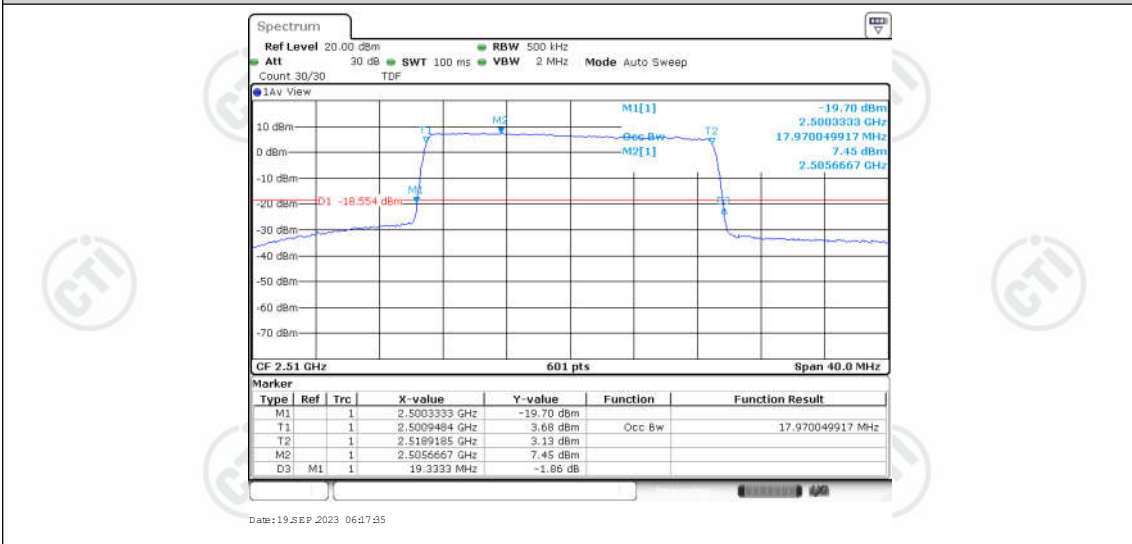

Band7-20MHz-QPSK-20850-100RB#0-17.97