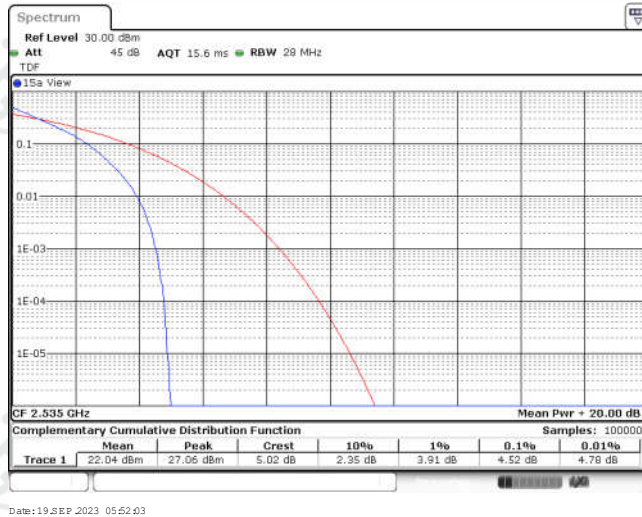

Band7-5MHz-QPSK-21100-25RB#0