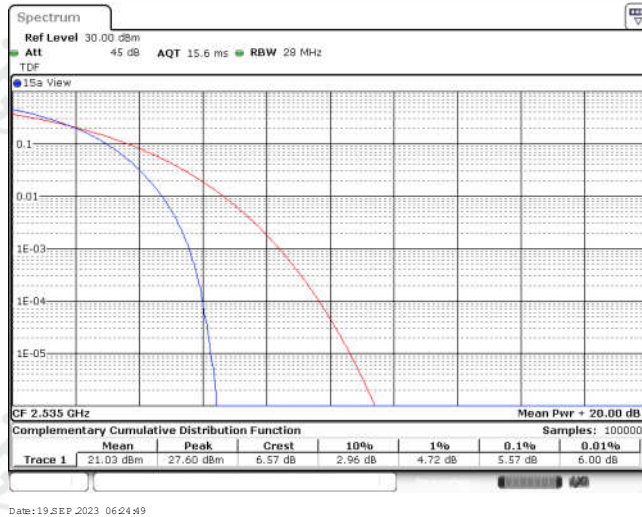

Band7-20MHz-16QAM-21100-100RB#0