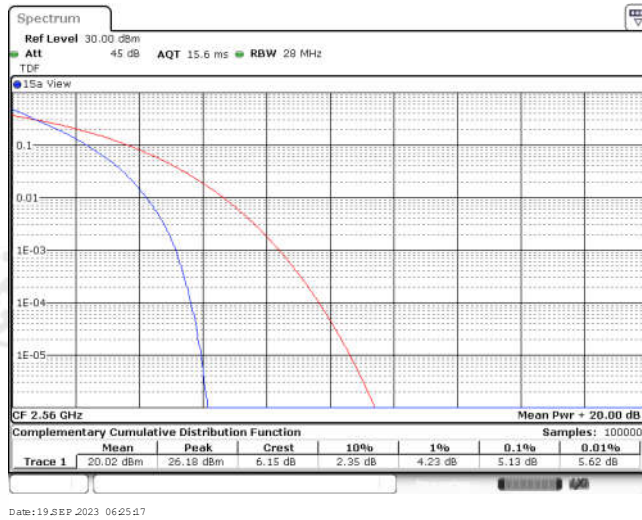

Band7-20MHz-QPSK-21350-100RB#0