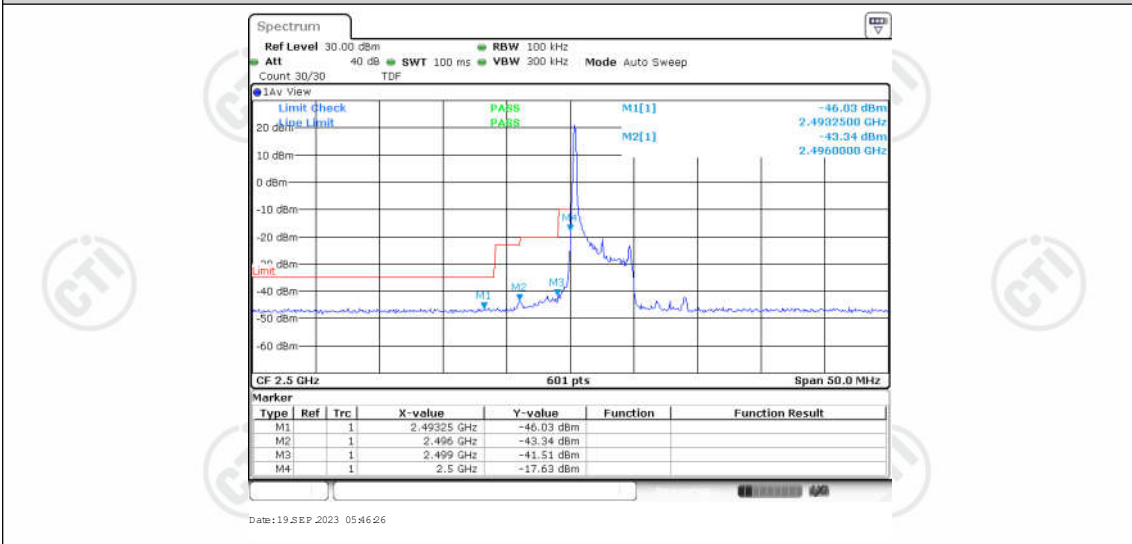

Band7-5MHz-16QAM-20775-1RB#0