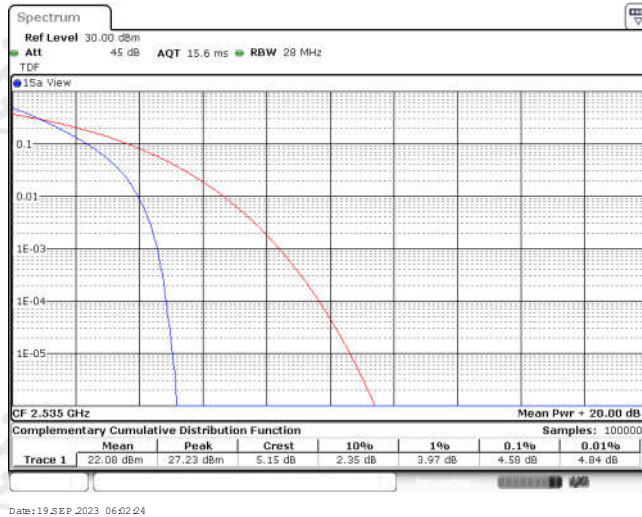

Band7-10MHz-QPSK-21100-50RB#0