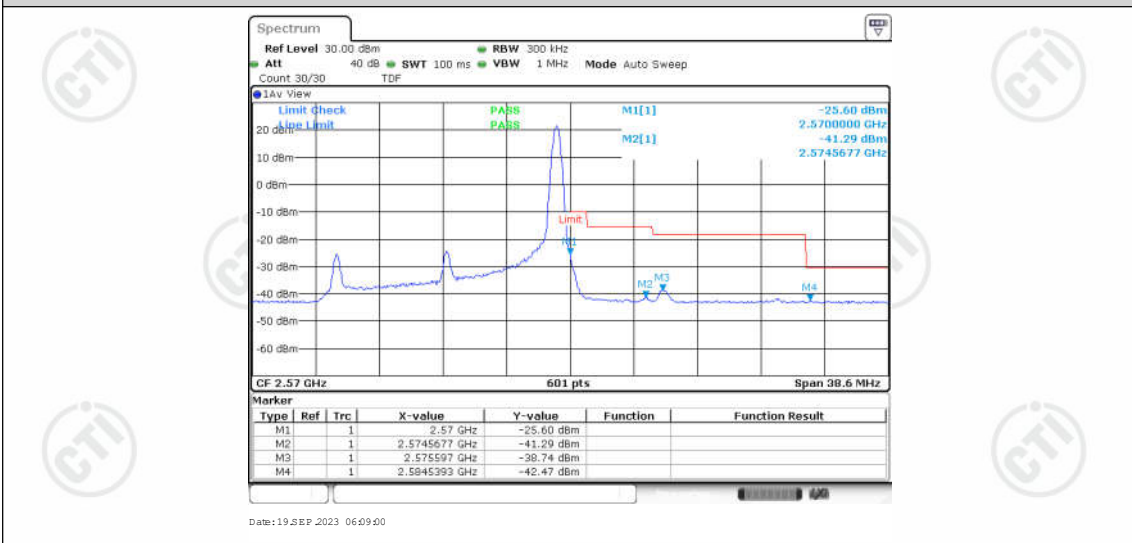

Band7-15MHz-QPSK-21375-1RB#74