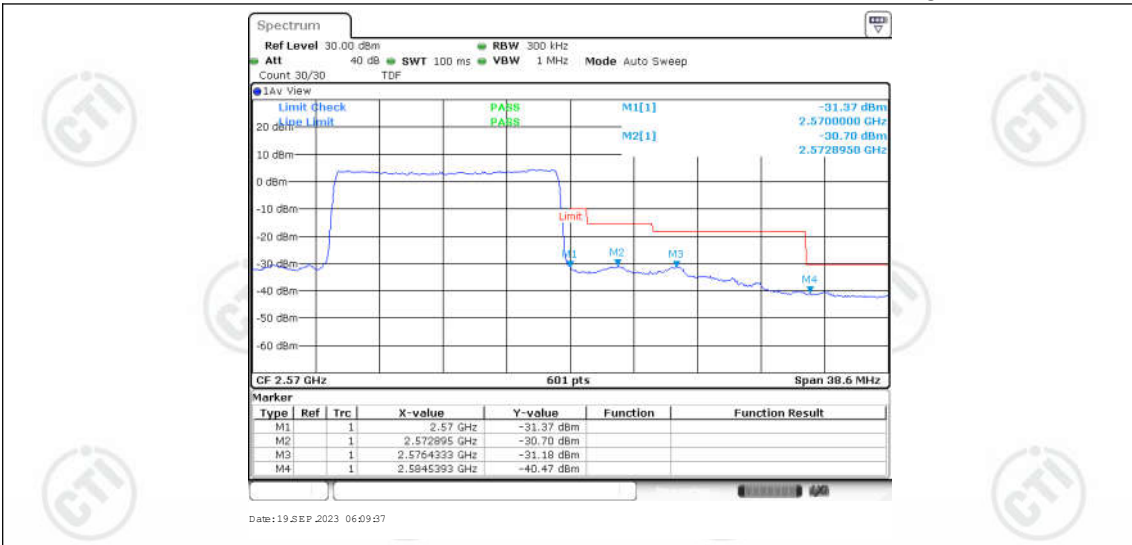

Band7-15MHz-16QAM-21375-75RB#0