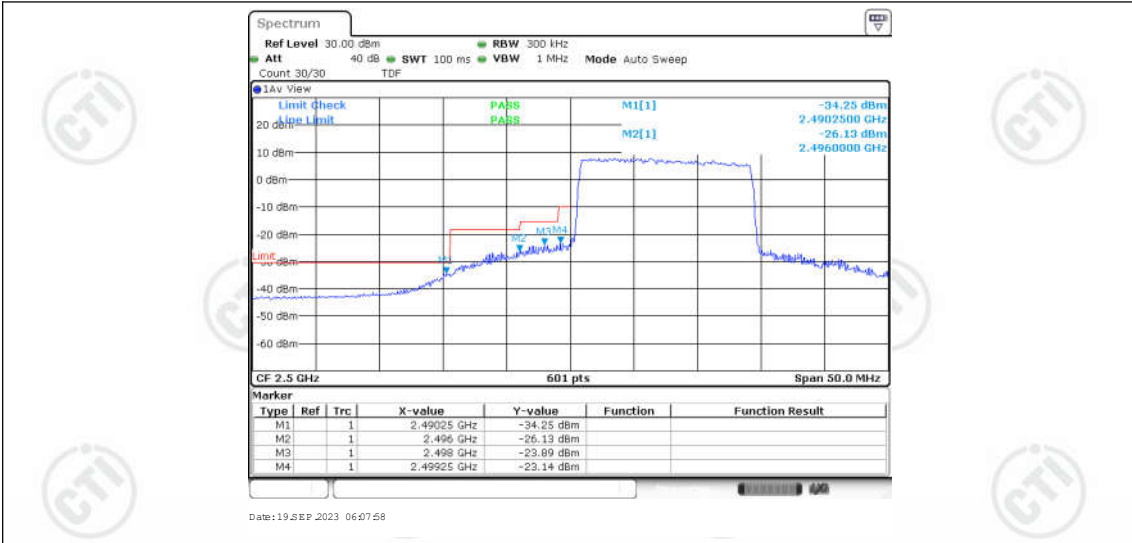

Band7-15MHz-QPSK-20825-75RB#0