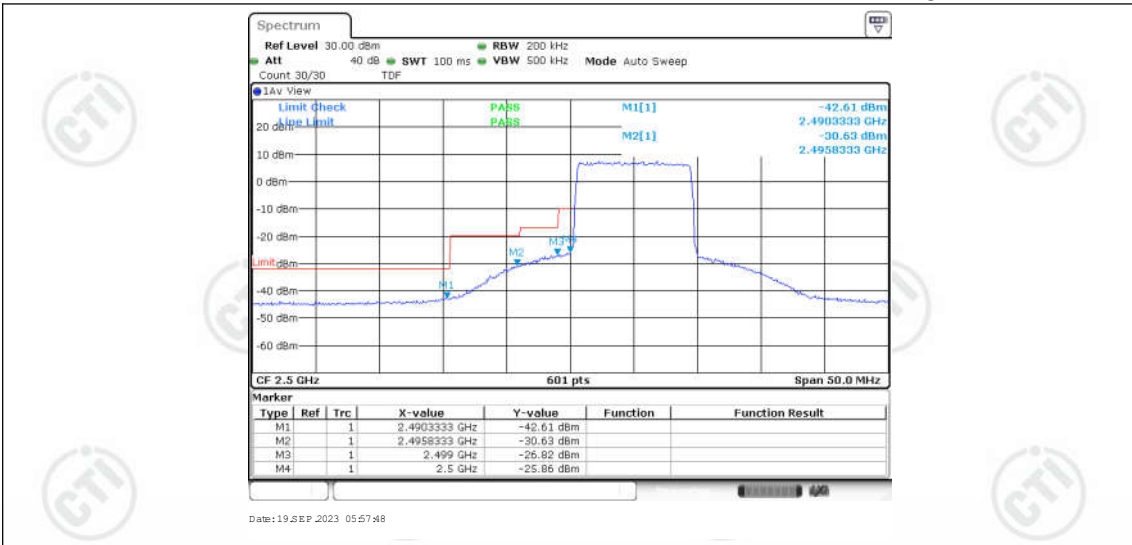

Band7-10MHz-16QAM-20800-50RB#0