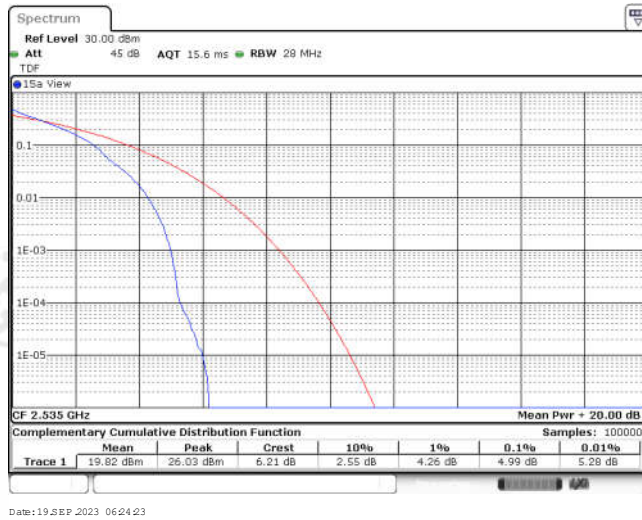

Band7-20MHz-QPSK-21100-1RB#0