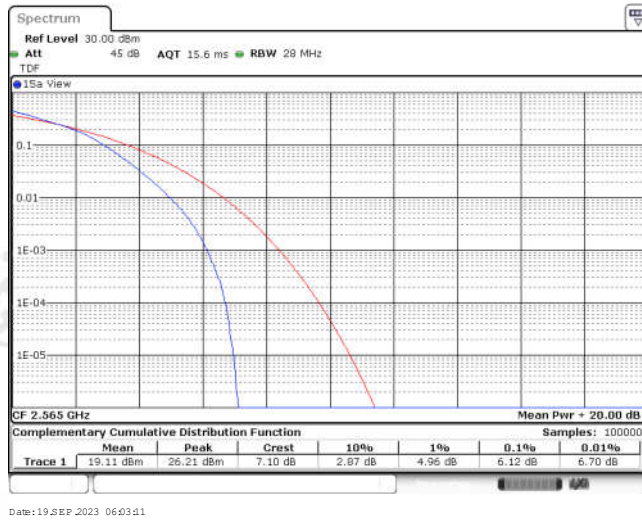

Band7-10MHz-16QAM-21400-50RB#0