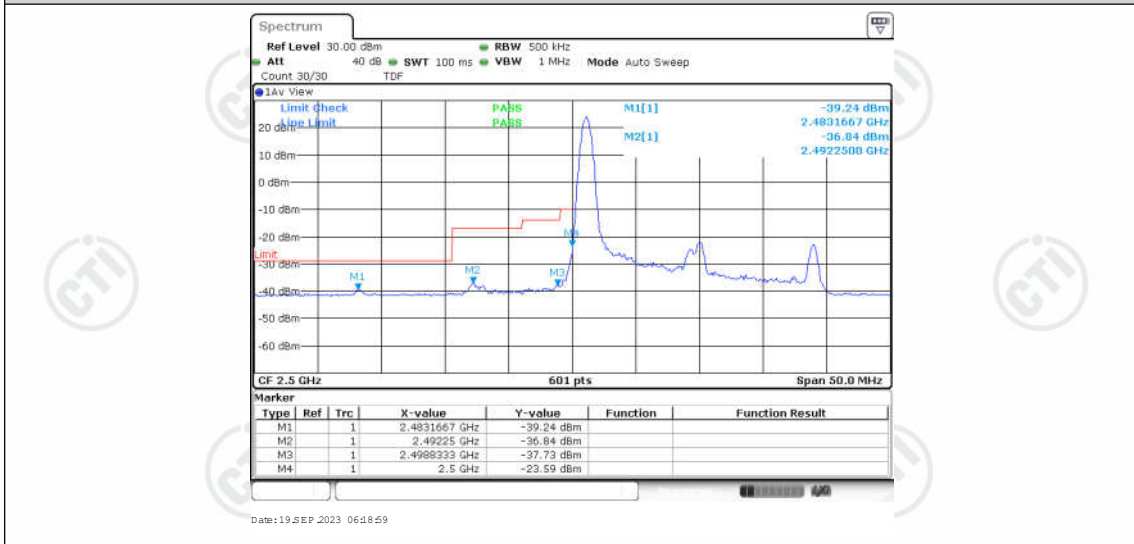

Band7-20MHz-16QAM-20850-1RB#0