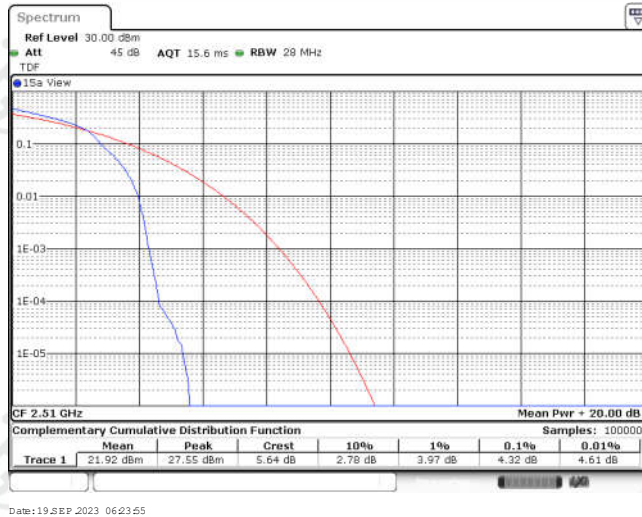

Band7-20MHz-16QAM-20850-1RB#0