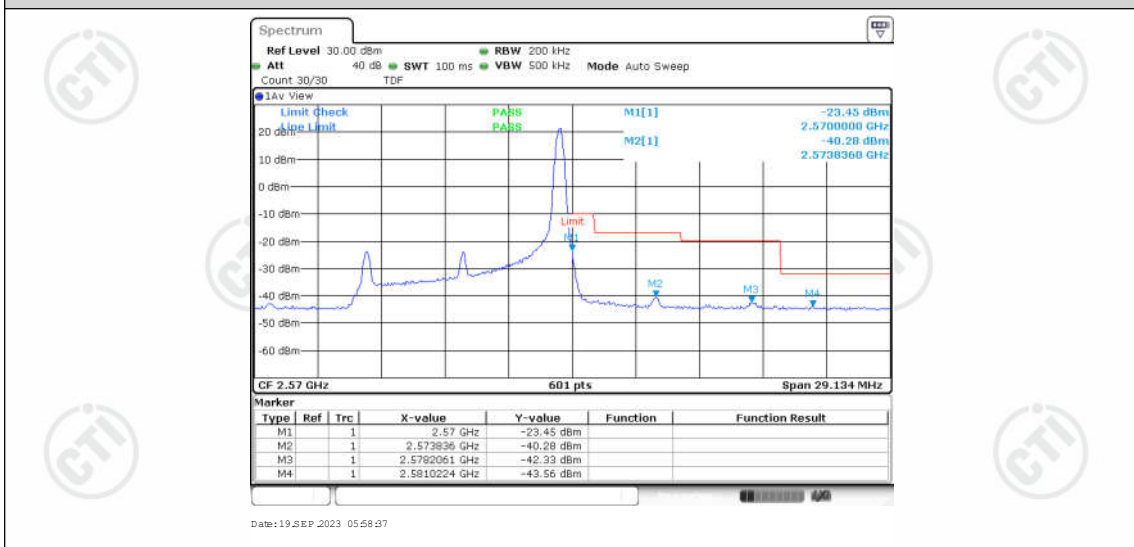

Band7-10MHz-QPSK-21400-1RB#49