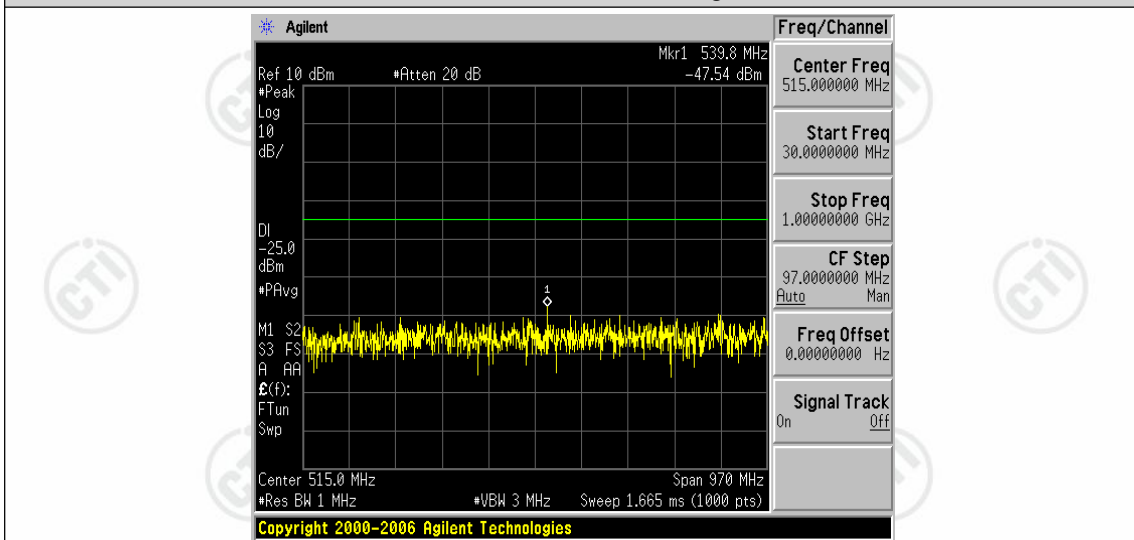

Band7-5MHz-16QAM-20775-1RB#0-Range1:30~1000MHz