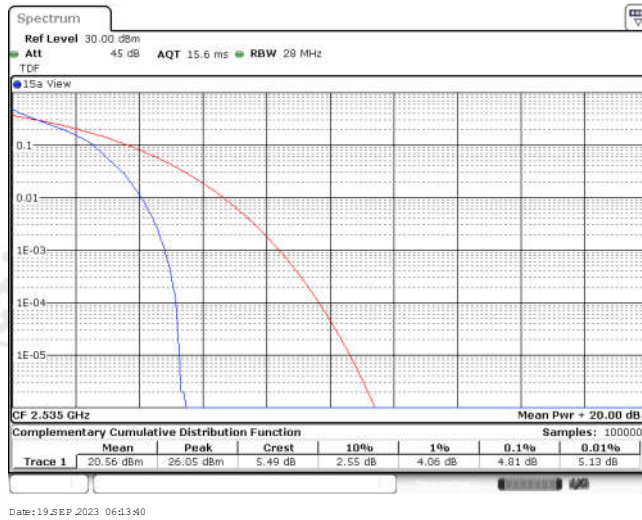

Band7-15MHz-QPSK-21100-1RB#0