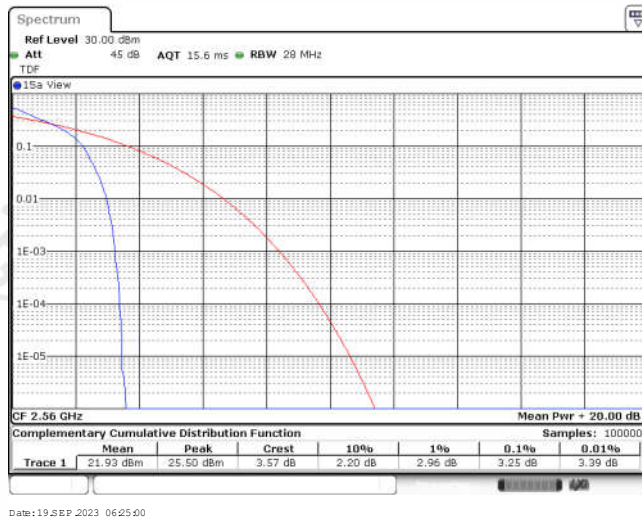

Band7-20MHz-QPSK-21350-1RB#0