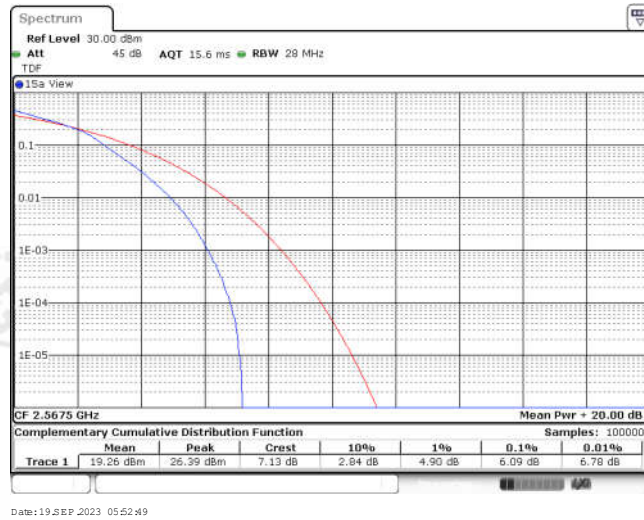

Band7-5MHz-16QAM-21425-25RB#0