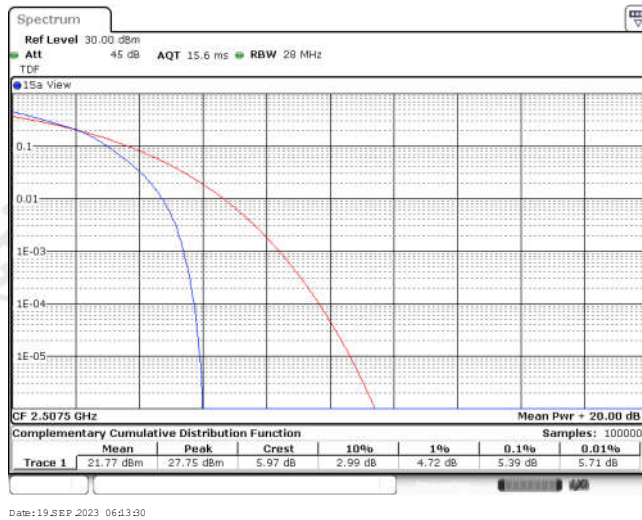

Band7-15MHz-16QAM-20825-75RB#0