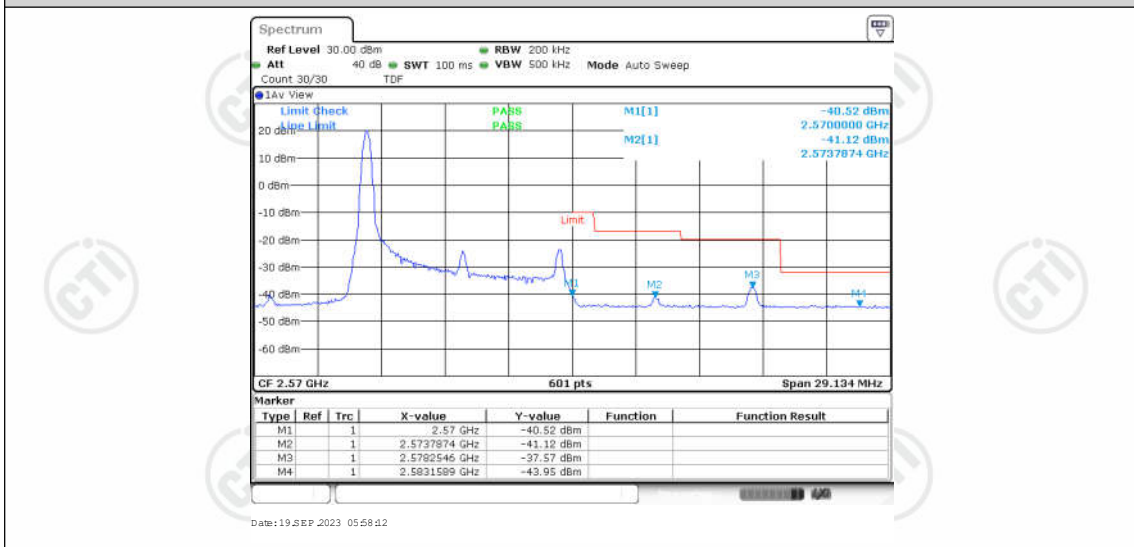

Band7-10MHz-QPSK-21400-1RB#0