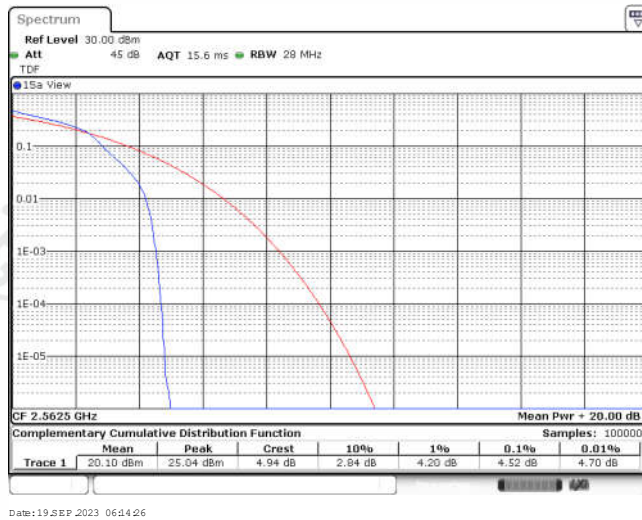

Band7-15MHz-16QAM-21375-1RB#0