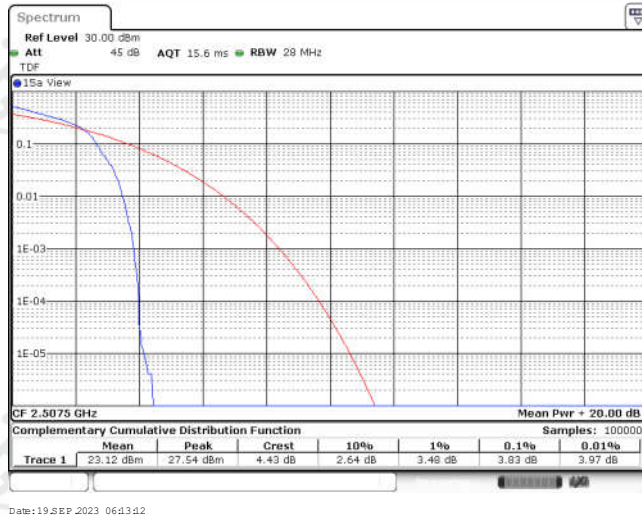

Band7-15MHz-16QAM-20825-1RB#0