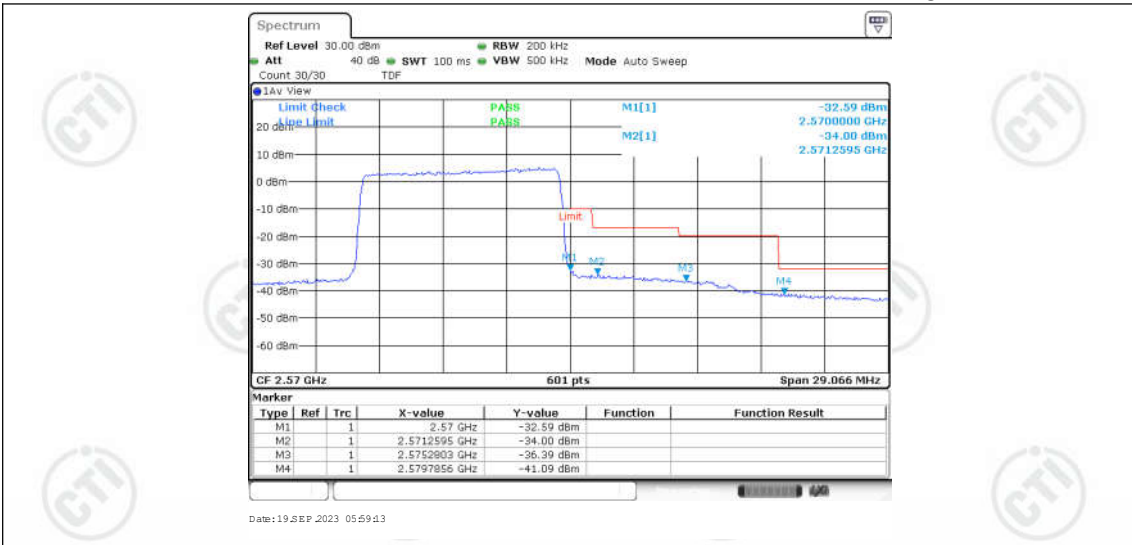

Band7-10MHz-16QAM-21400-50RB#0