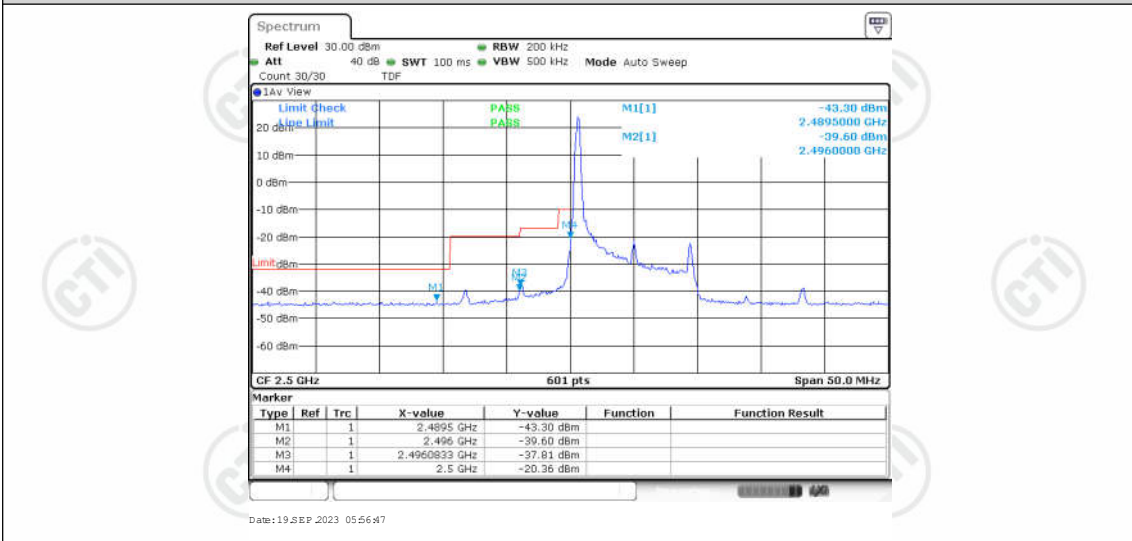

Band7-10MHz-QPSK-20800-1RB#0