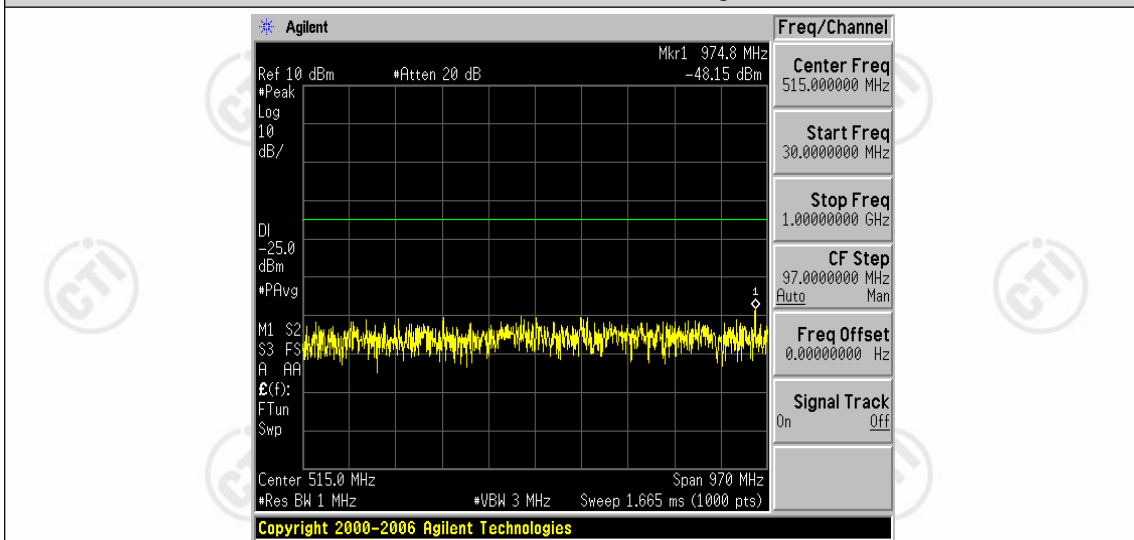

Band7-10MHz-16QAM-21400-1RB#0-Range1:30~1000MHz