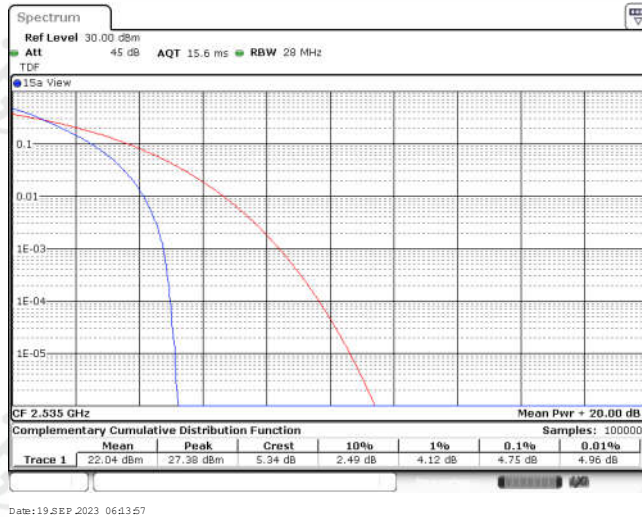

Band7-15MHz-QPSK-21100-75RB#0