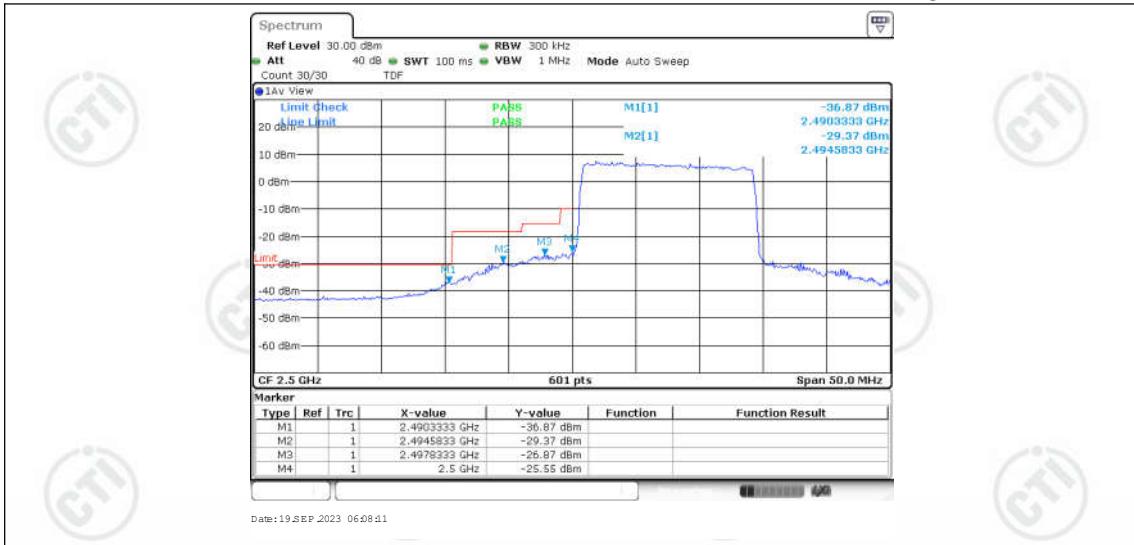

Band7-15MHz-16QAM-20825-75RB#0