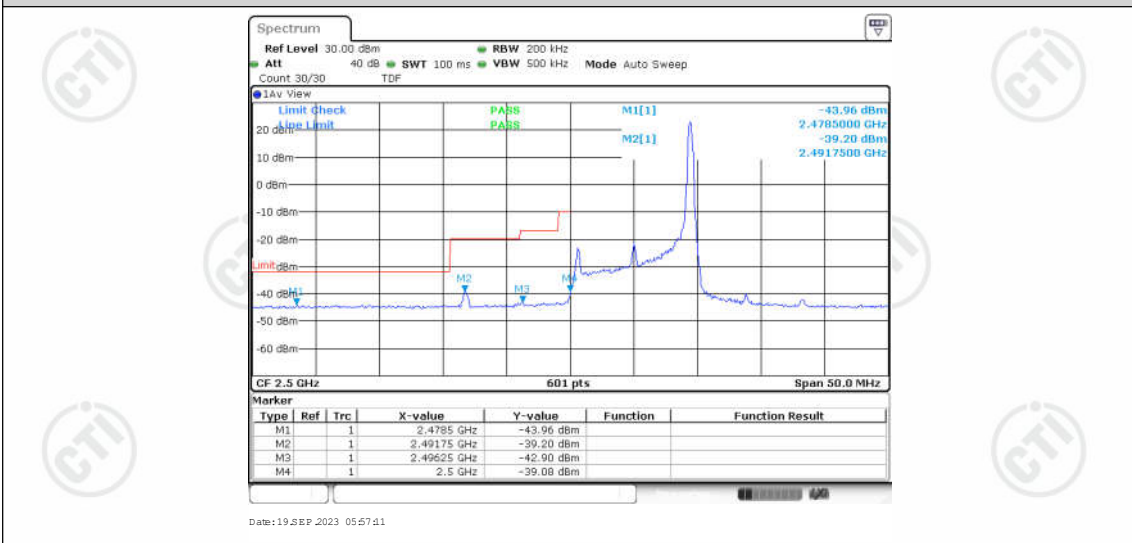

Band7-10MHz-QPSK-20800-1RB#49