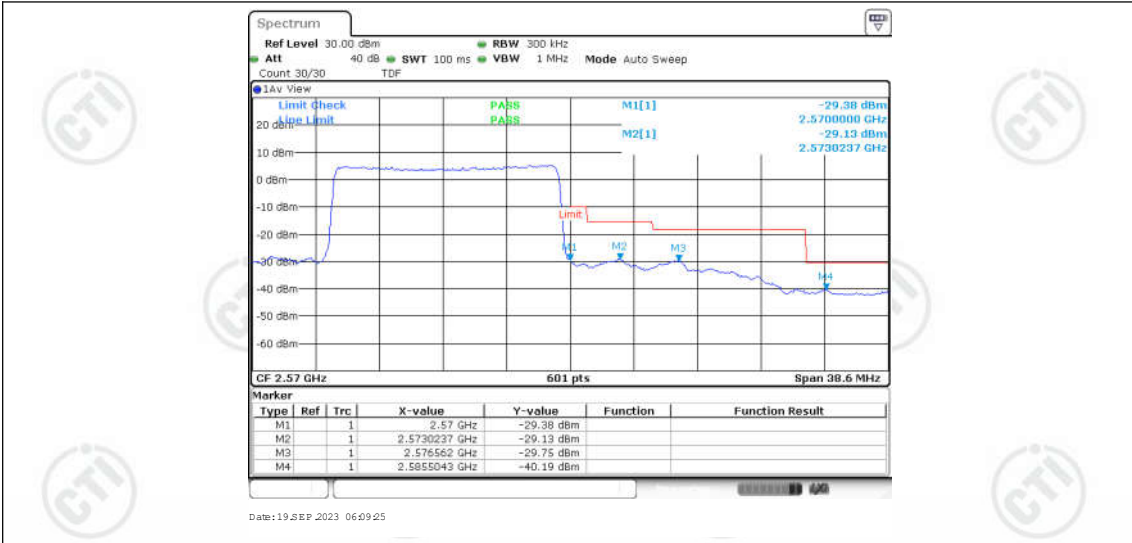

Band7-15MHz-QPSK-21375-75RB#0