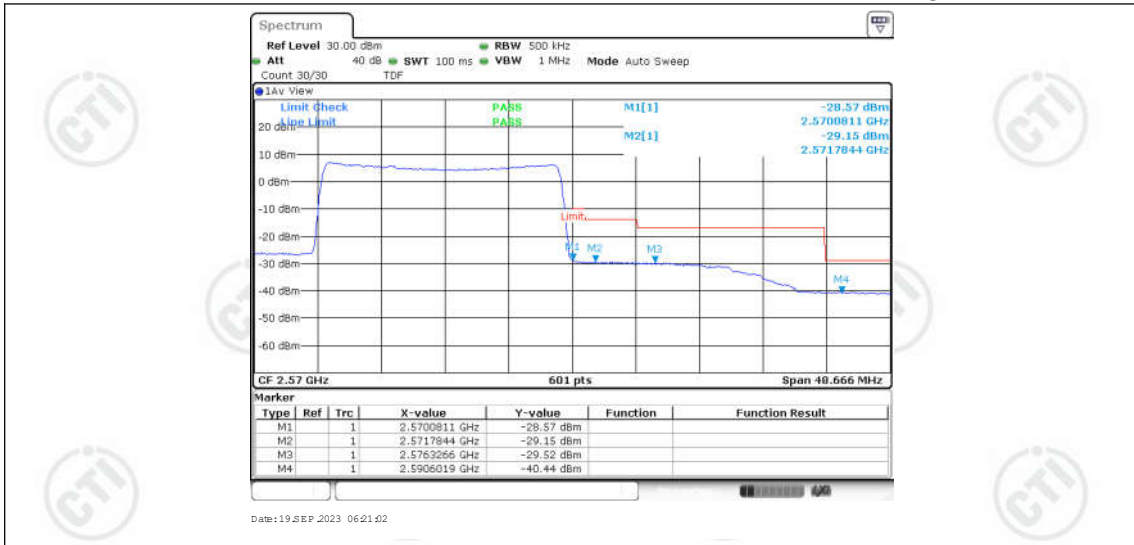

Band7-20MHz-QPSK-21350-100RB#0