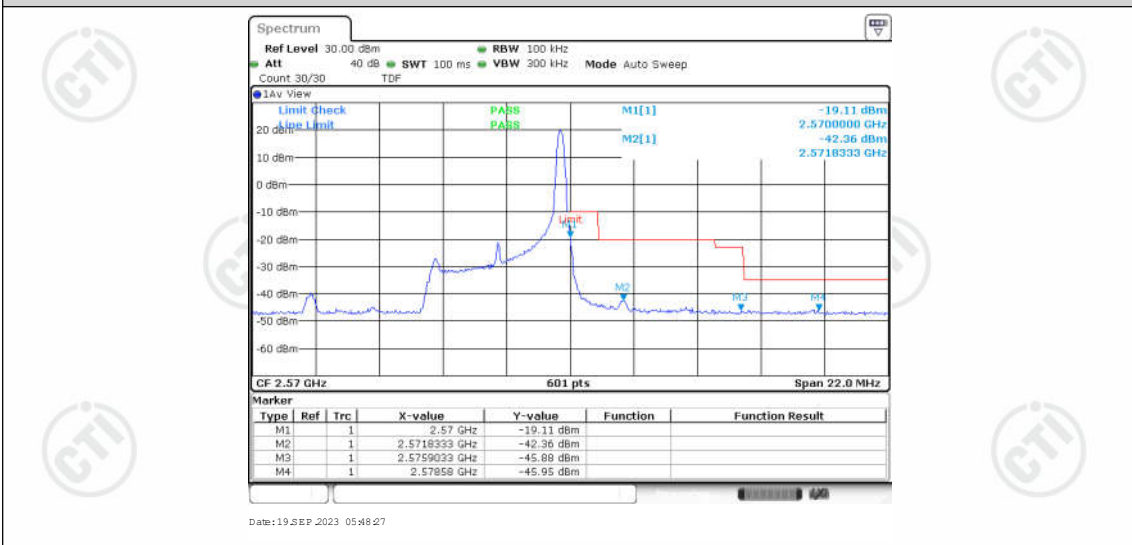

Test Graphs

Band7-5MHz-QPSK-21425-1RB#0

Band7-5MHz-QPSK-21425-1RB#24

Band7-5MHz-QPSK-21425-25RB#0

Band7-5MHz-16QAM-20775-1RB#0

Band7-5MHz-16QAM-20775-1RB#24

Band7-5MHz-16QAM-20775-25RB#0

Date: 19_SEP_2023 05:47:15