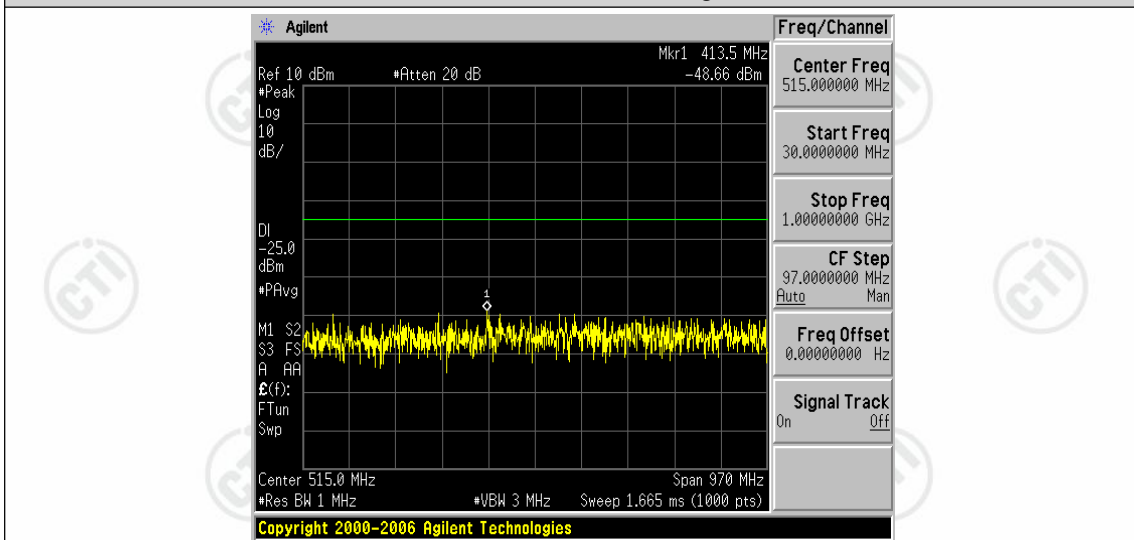

Band7-5MHz-QPSK-21100-1RB#0-Range1:30~1000MHz