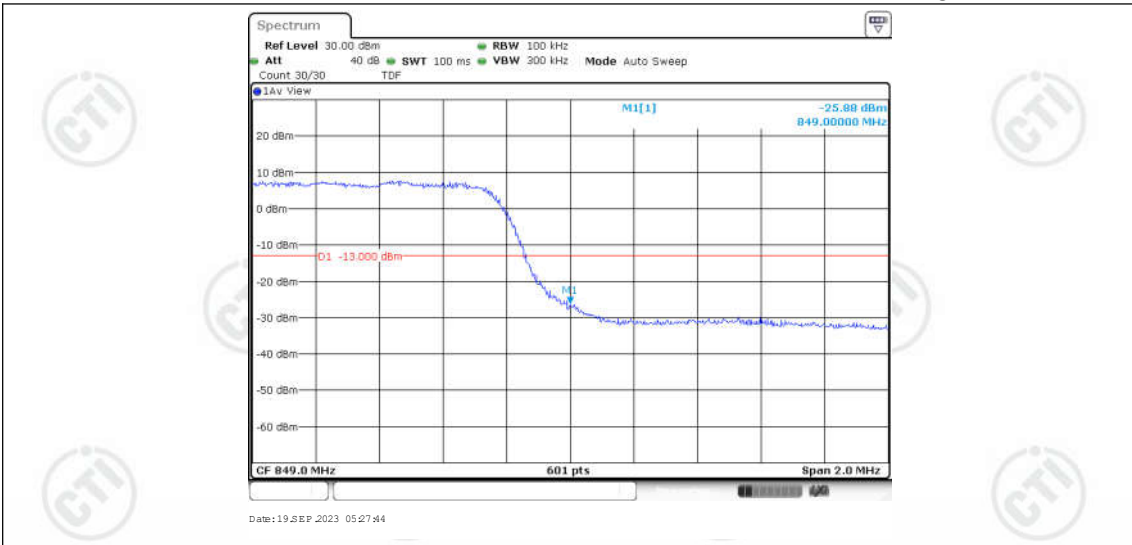

Band5-5MHz-QPSK-20625-1RB#24

Band5-5MHz-QPSK-20625-25RB#0

Band5-5MHz-16QAM-20425-1RB#0

Band5-5MHz-16QAM-20425-1RB#24

Band5-5MHz-16QAM-20425-25RB#0

Band5-5MHz-16QAM-20625-1RB#0

Band5-5MHz-16QAM-20625-1RB#24

Band5-5MHz-16QAM-20625-25RB#0