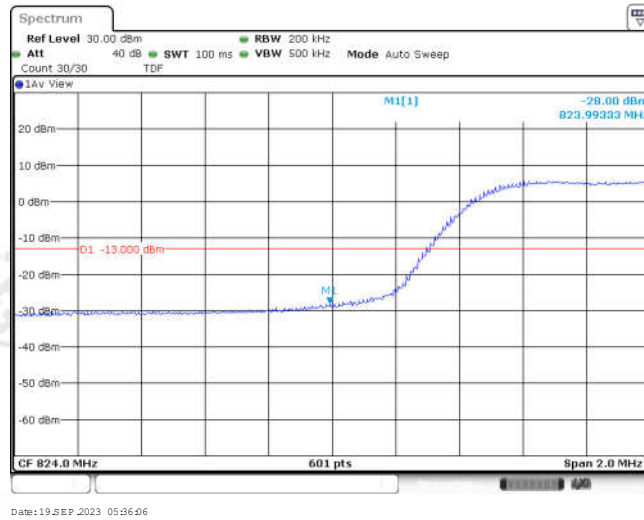

Band5-10MHz-QPSK-20450-50RB#0