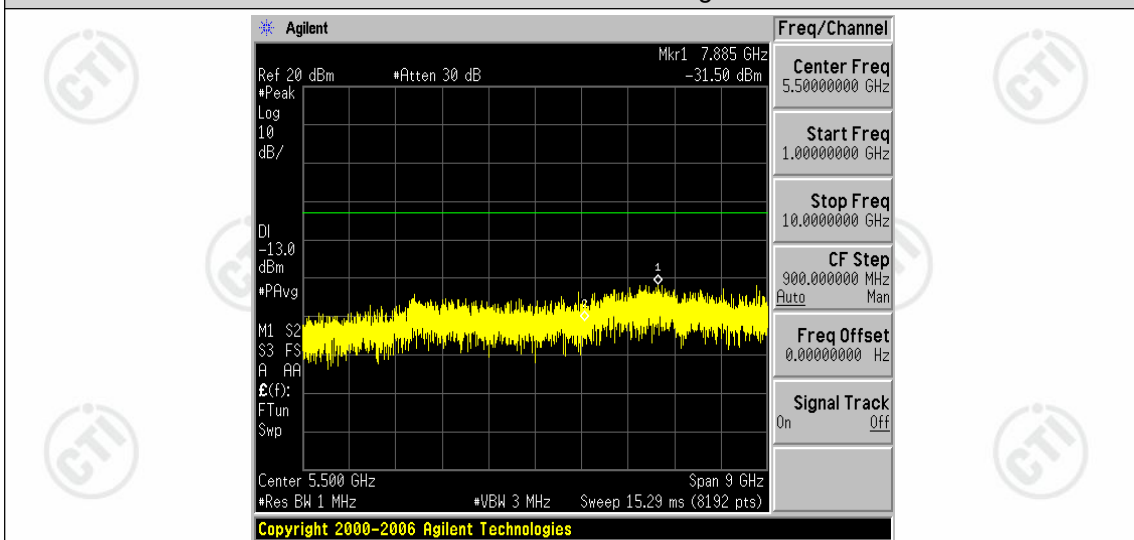

Band5-1.4MHz-16QAM-20407-1RB#0-Range2:1000~10000MHz