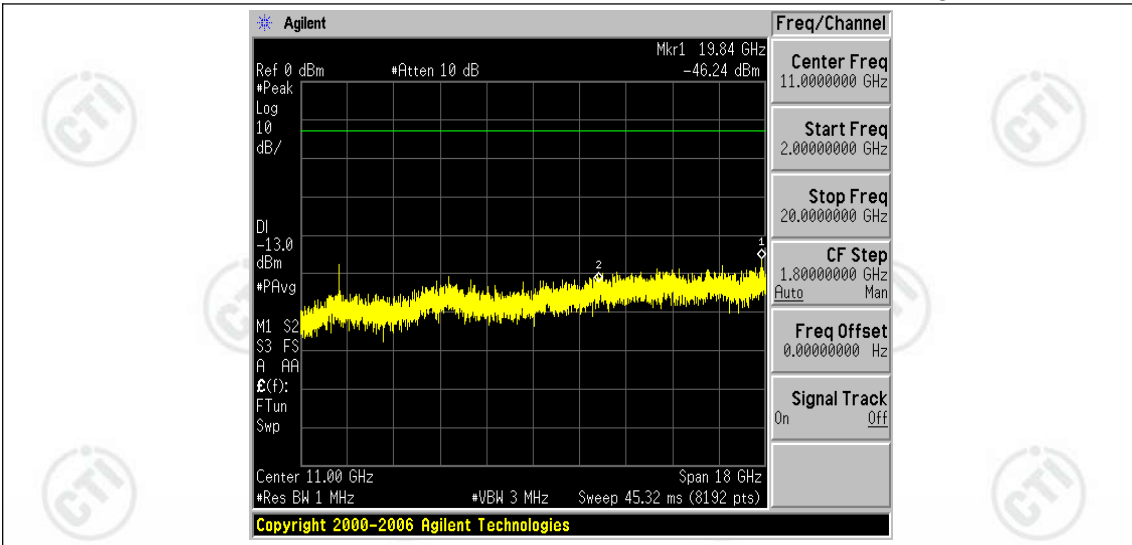

Band4-15MHz-16QAM-20325-1RB#0-Range3:2000~20000MHz