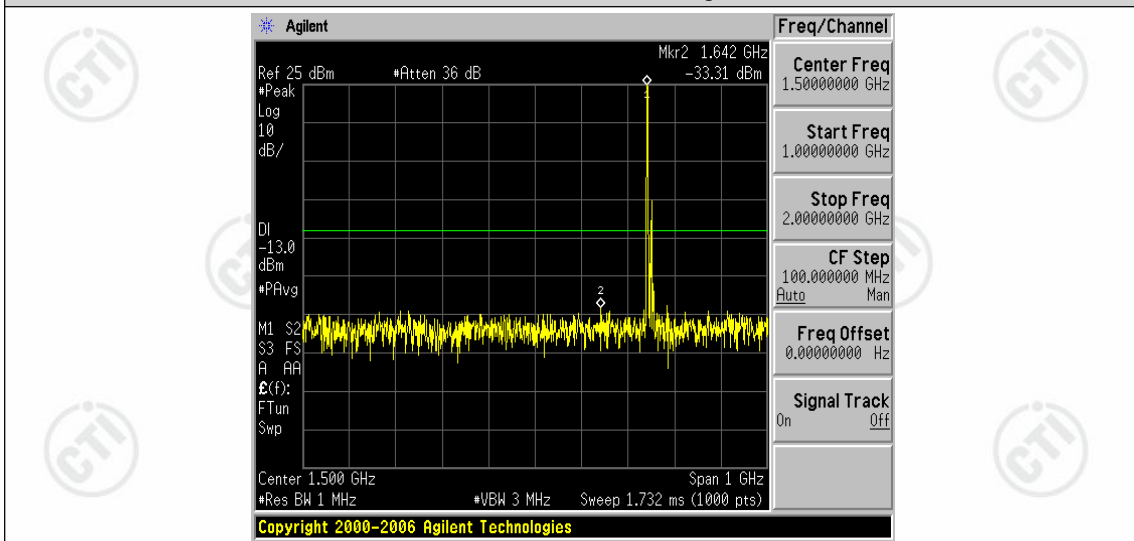

Band4-15MHz-16QAM-20325-1RB#0-Range2:1000~2000MHz