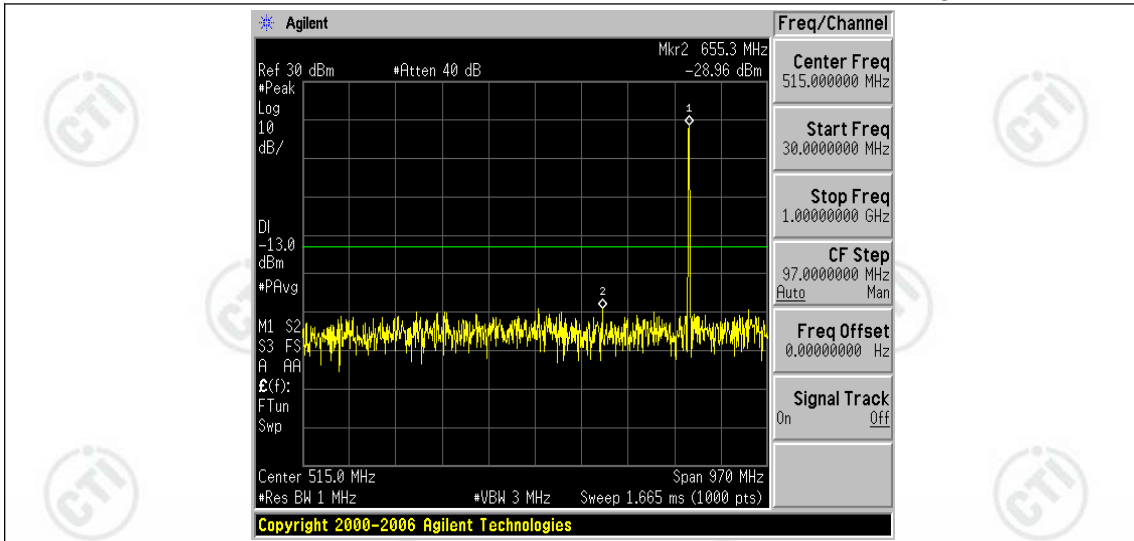

Band5-1.4MHz-16QAM-20525-1RB#0-Range1:30~1000MHz