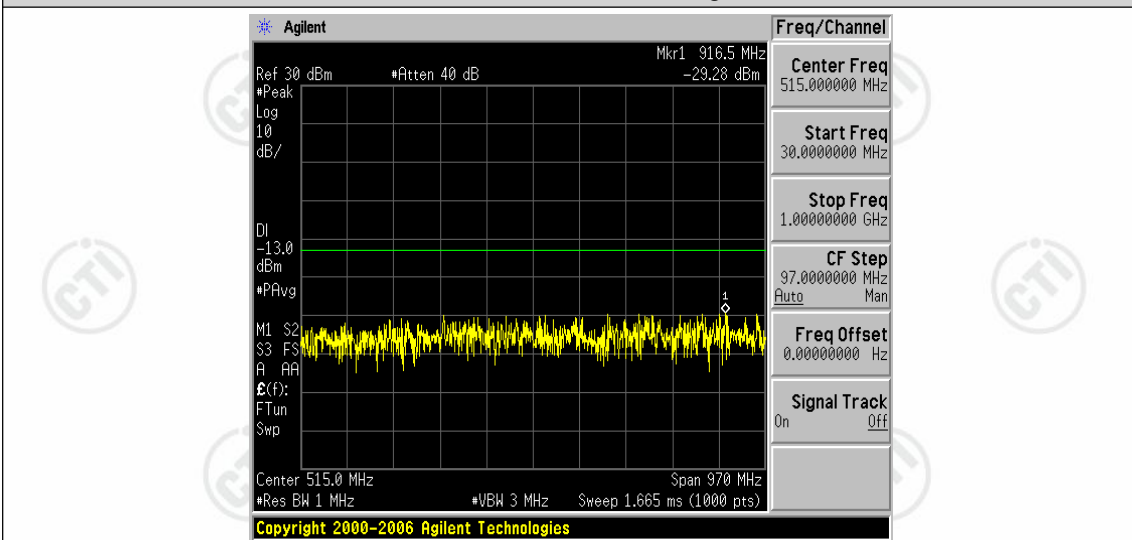

Band4-5MHz-16QAM-20175-1RB#0-Range1:30~1000MHz