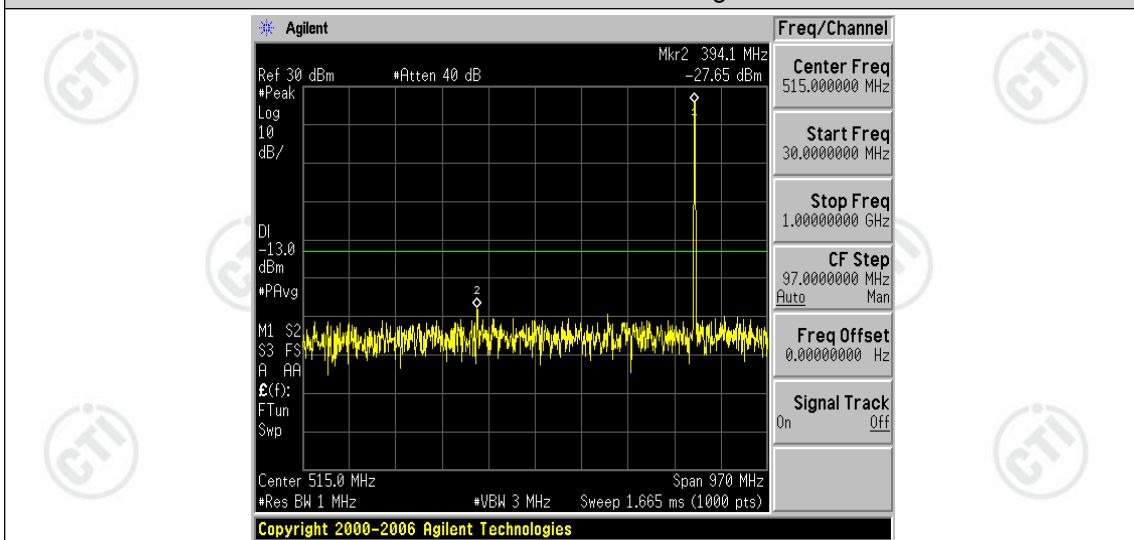

Test Graphs

Band5-1.4MHz-QPSK-20525-1RB#0-Range2:1000~10000MHz

Band5-1.4MHz-QPSK-20643-1RB#0-Range1:30~1000MHz

Band5-1.4MHz-QPSK-20643-1RB#0-Range2:1000~10000MHz

Band5-1.4MHz-16QAM-20407-1RB#0-Range1:30~1000MHz