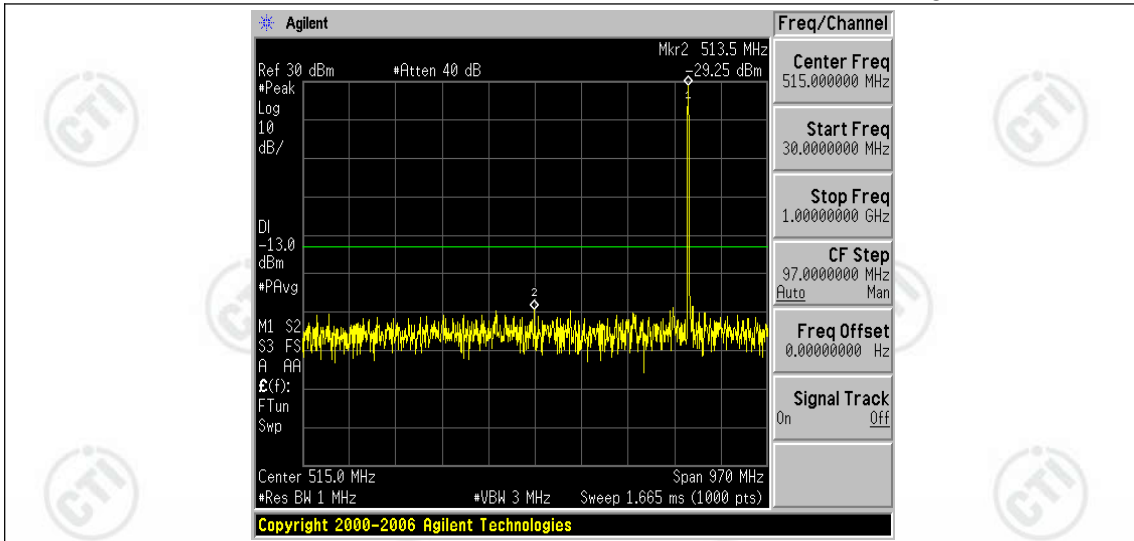

Band5-5MHz-16QAM-20525-1RB#0-Range1:30~1000MHz