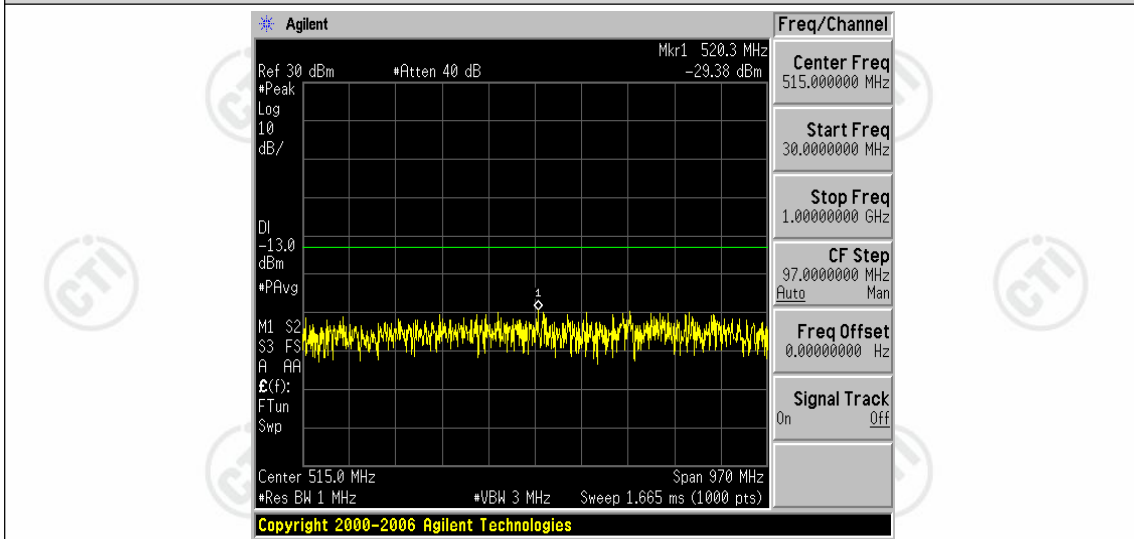

Band4-1.4MHz-QPSK-20393-1RB#0-Range 1:30~1000MHz