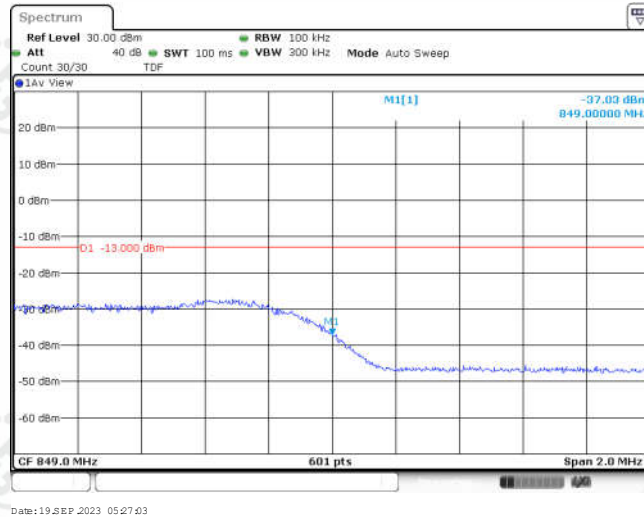

Band5-5MHz-QPSK-20625-1RB#24

Band5-5MHz-QPSK-20625-25RB#0

Band5-5MHz-16QAM-20425-1RB#0

Band5-5MHz-16QAM-20425-1RB#24

Band5-5MHz-16QAM-20425-25RB#0

Band5-5MHz-16QAM-20625-1RB#0

Band5-5MHz-16QAM-20625-1RB#24

Band5-5MHz-16QAM-20625-25RB#0