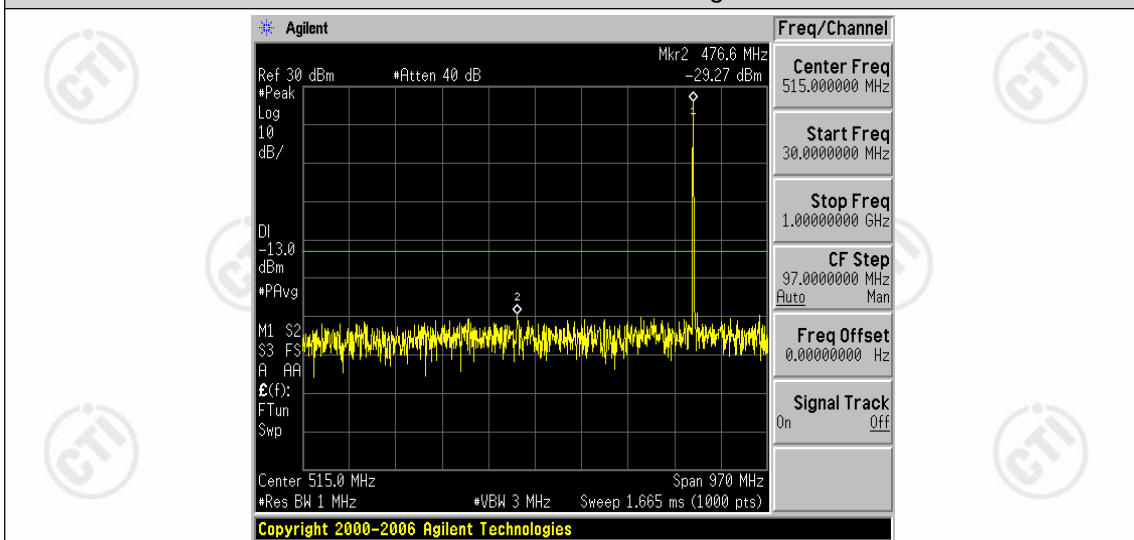

Band5-5MHz-16QAM-20625-1RB#0-Range1:30~1000MHz