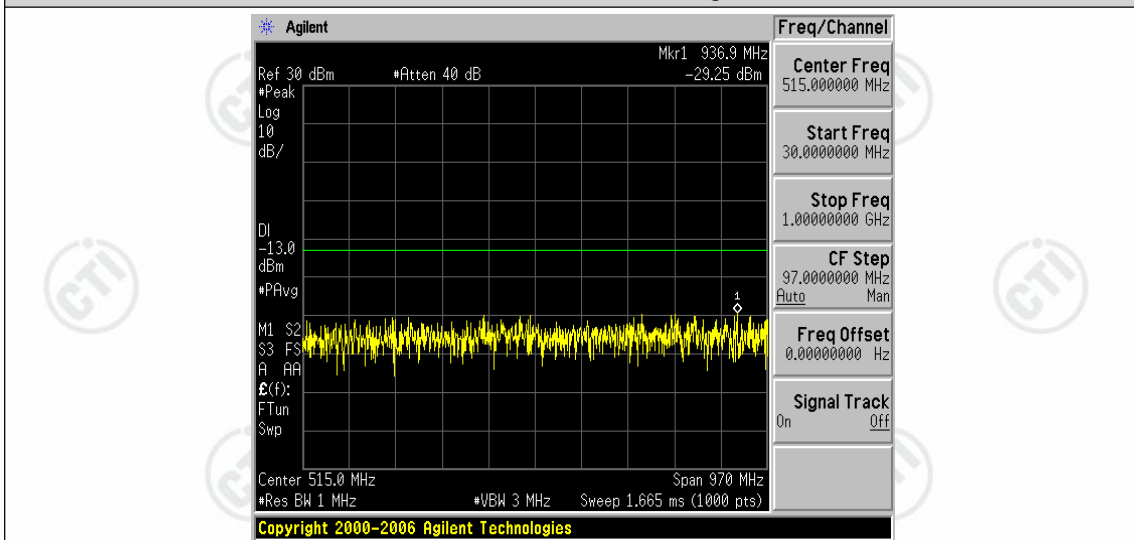

Band4-15MHz-QPSK-20325-1RB#0-Range1:30~1000MHz