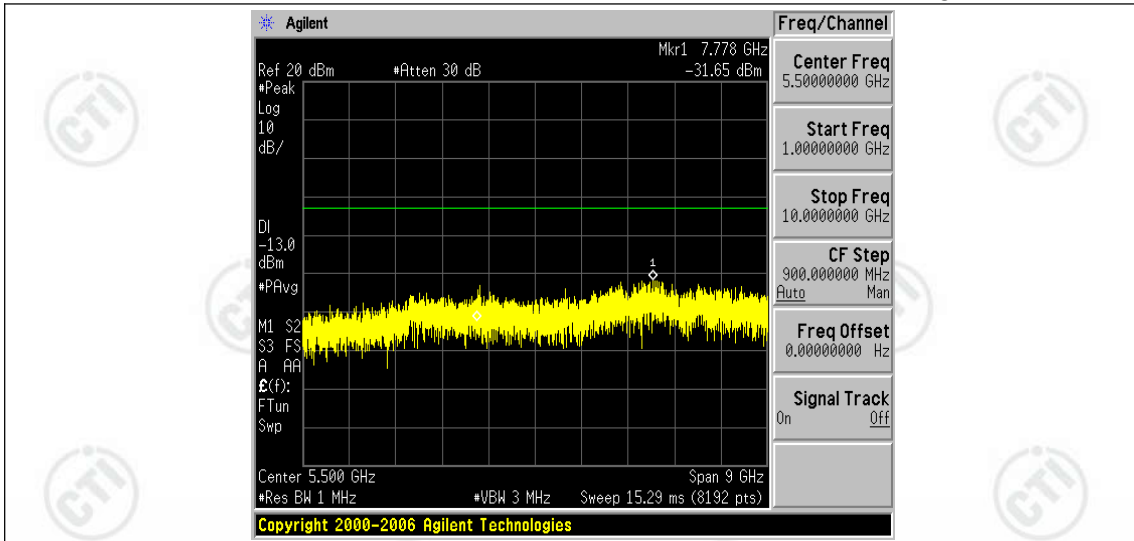

Test Graphs

Band5-1.4MHz-QPSK-20525-1RB#0-Range2:1000~10000MHz

Band5-1.4MHz-QPSK-20643-1RB#0-Range1:30~1000MHz

Band5-1.4MHz-QPSK-20643-1RB#0-Range2:1000~10000MHz

Band5-1.4MHz-16QAM-20407-1RB#0-Range1:30~1000MHz