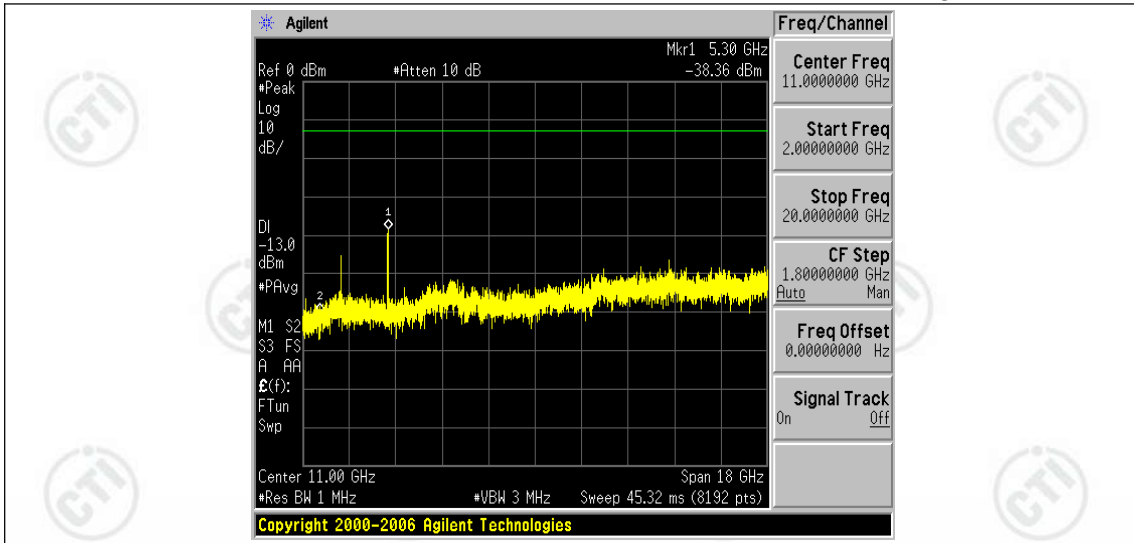

Band4-1.4MHz-QPSK-20175-1RB#0-Range3:2000~20000MHz