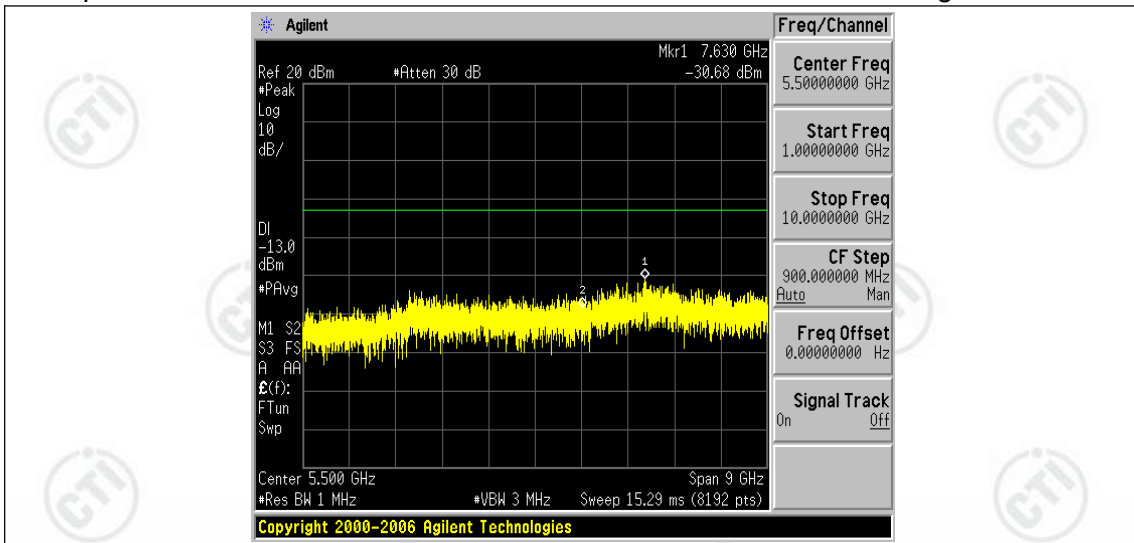

Band5-1.4MHz-16QAM-20407-1RB#0-Range2:1000~10000MHz

Band5-1.4MHz-16QAM-20525-1RB#0-Range1:30~1000MHz

Band5-1.4MHz-16QAM-20525-1RB#0-Range2:1000~10000MHz

Band5-1.4MHz-16QAM-20643-1RB#0-Range1:30~1000MHz

Band5-1.4MHz-16QAM-20643-1RB#0-Range2:1000~10000MHz