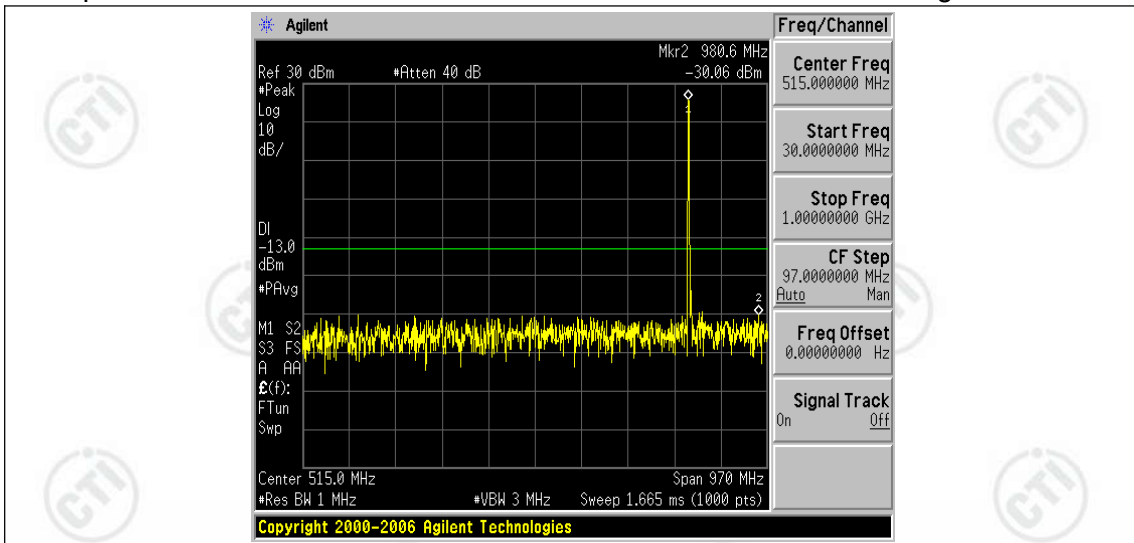

Band5-3MHz-QPSK-20525-1RB#0-Range1:30~1000MHz