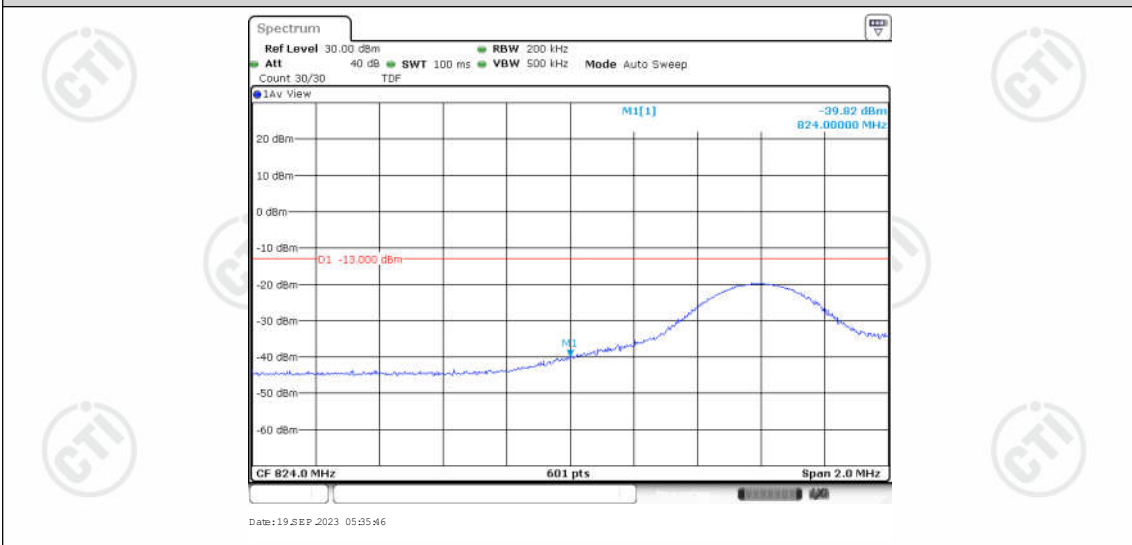

Band5-10MHz-QPSK-20450-1RB#49