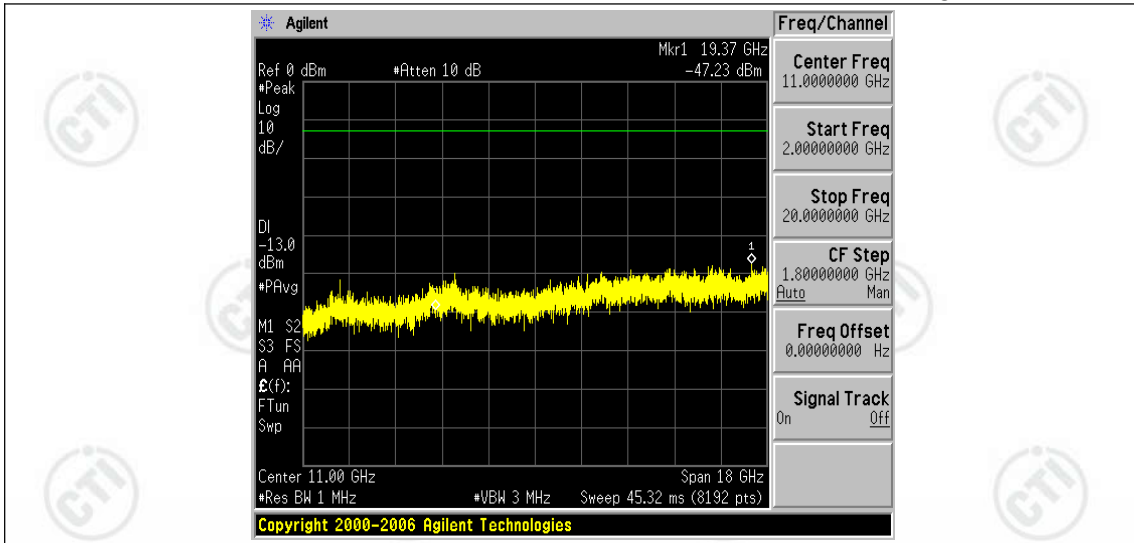

Band4-15MHz-16QAM-20025-1RB#0-Range3:2000~20000MHz

Band4-15MHz-16QAM-20175-1RB#0-Range1:30~1000MHz

Band4-15MHz-16QAM-20175-1RB#0-Range2:1000~2000MHz

Band4-15MHz-16QAM-20175-1RB#0-Range3:2000~20000MHz

Band4-15MHz-16QAM-20325-1RB#0-Range1:30~1000MHz