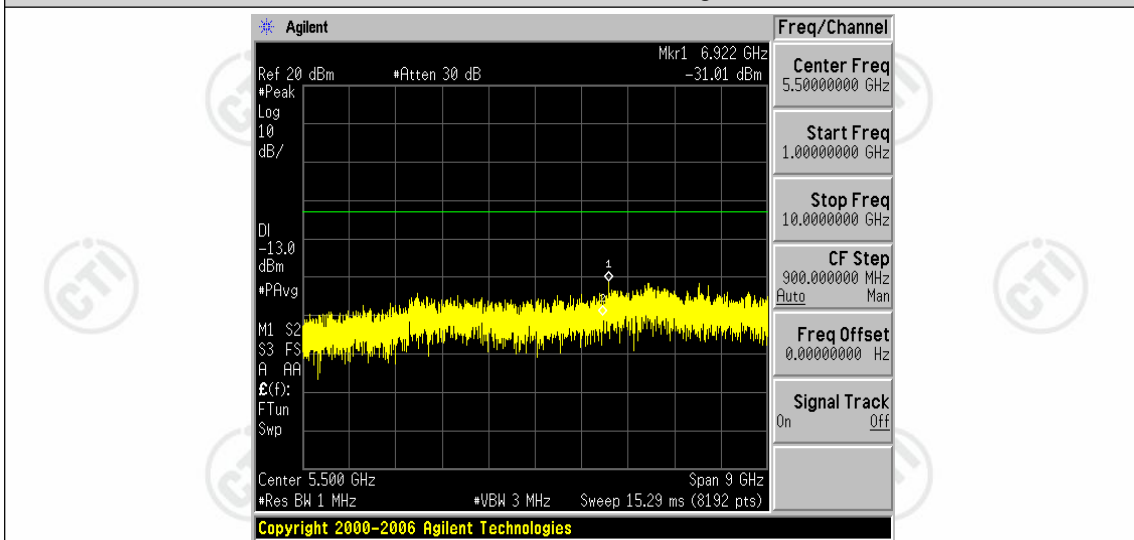

Band5-1.4MHz-16QAM-20525-1RB#0-Range2:1000~10000MHz