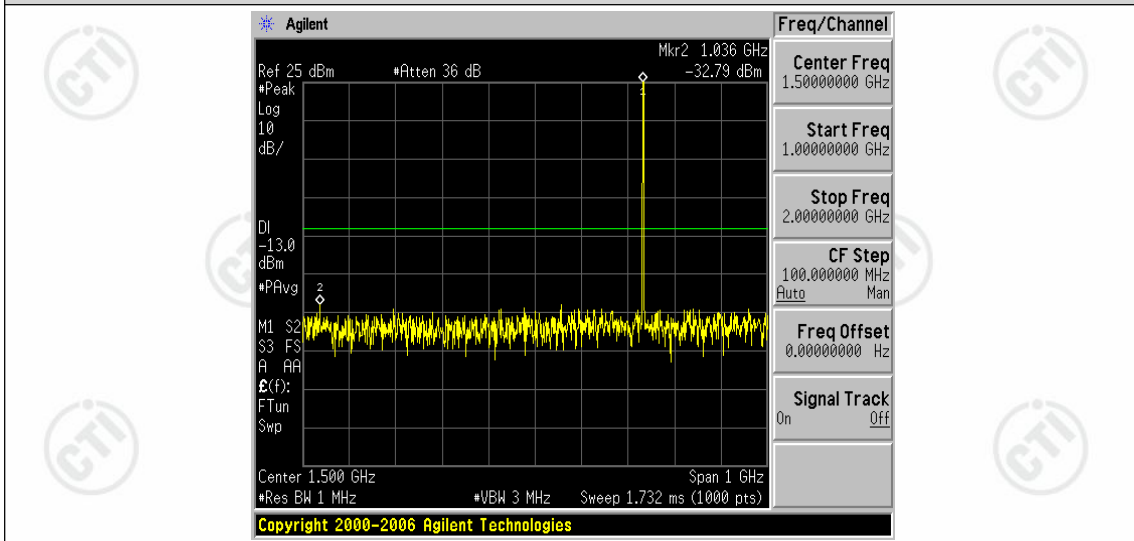

Band4-1.4MHz-QPSK-20175-1RB#0-Range2:1000~2000MHz