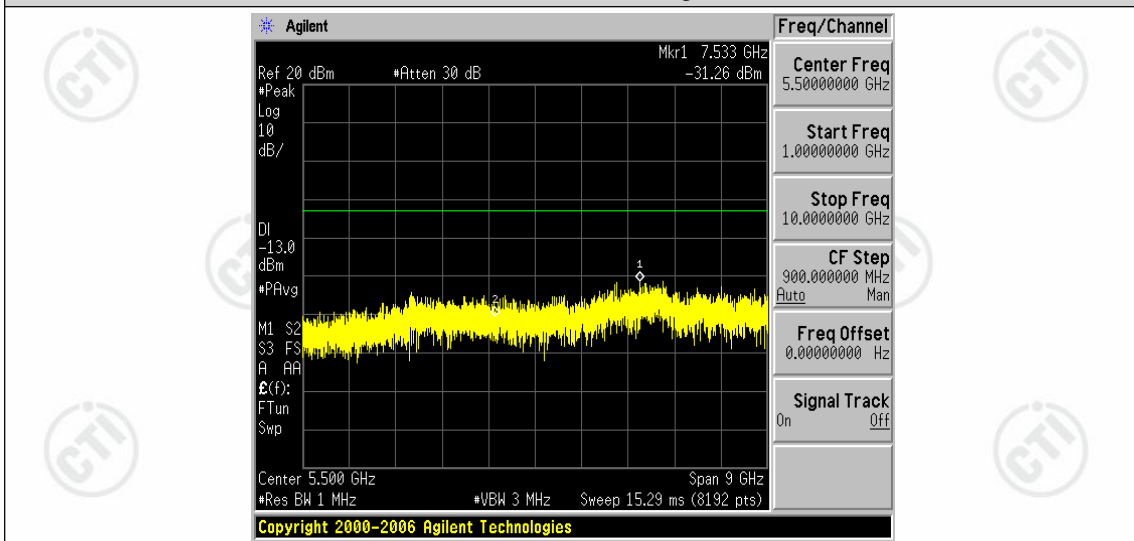

Band5-3MHz-QPSK-20415-1RB#0-Range2:1000~10000MHz