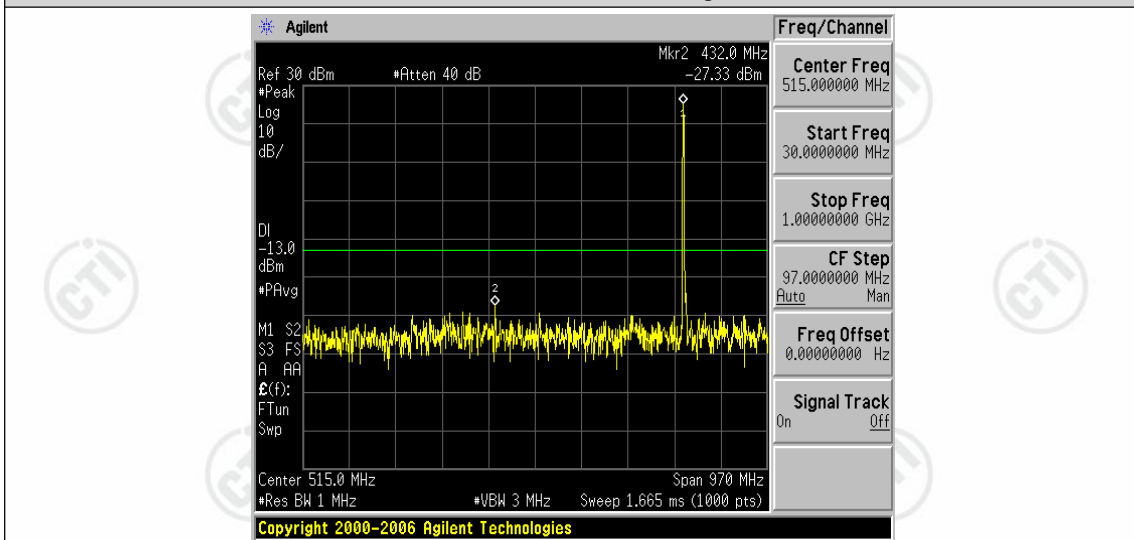

Band5-3MHz-QPSK-20415-1RB#0-Range1:30~1000MHz