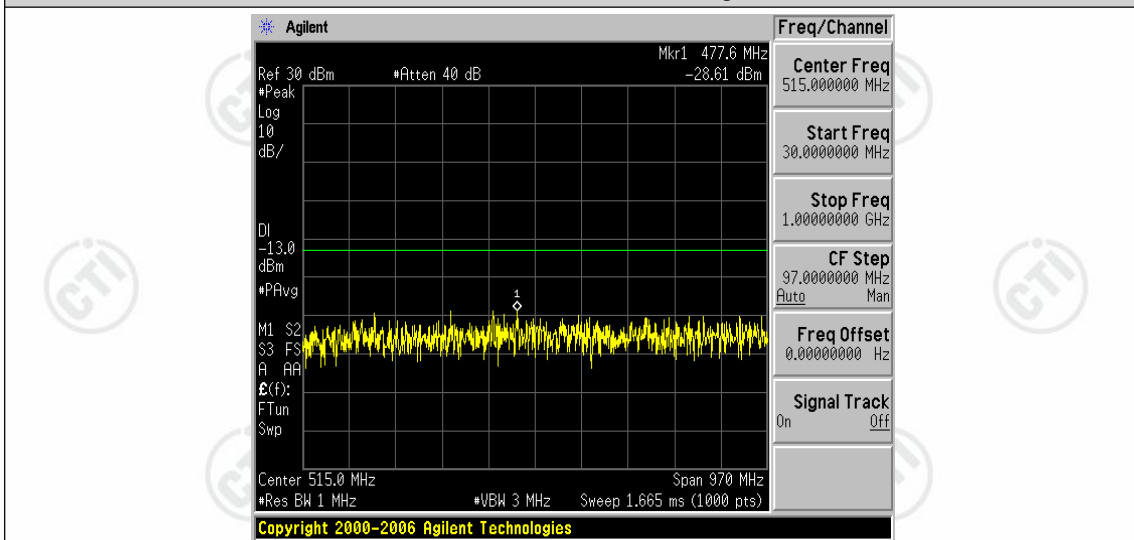

Band4-1.4MHz-16QAM-20393-1RB#0-Range1:30~1000MHz