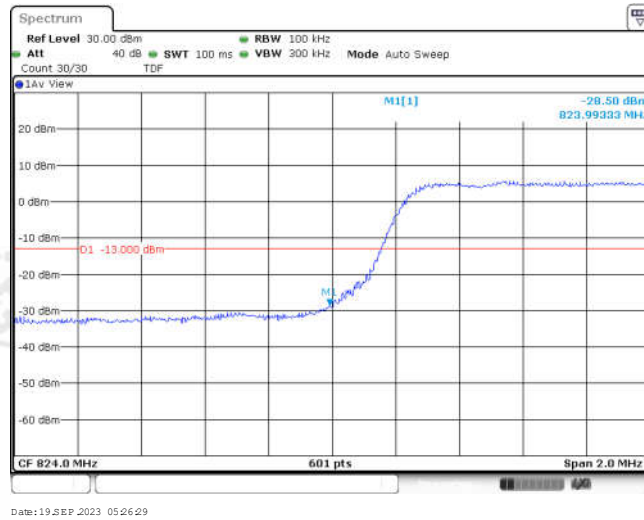

Band5-5MHz-QPSK-20625-1RB#24

Band5-5MHz-QPSK-20625-25RB#0

Band5-5MHz-16QAM-20425-1RB#0

Band5-5MHz-16QAM-20425-1RB#24

Band5-5MHz-16QAM-20425-25RB#0

Band5-5MHz-16QAM-20625-1RB#0

Band5-5MHz-16QAM-20625-1RB#24

Band5-5MHz-16QAM-20625-25RB#0