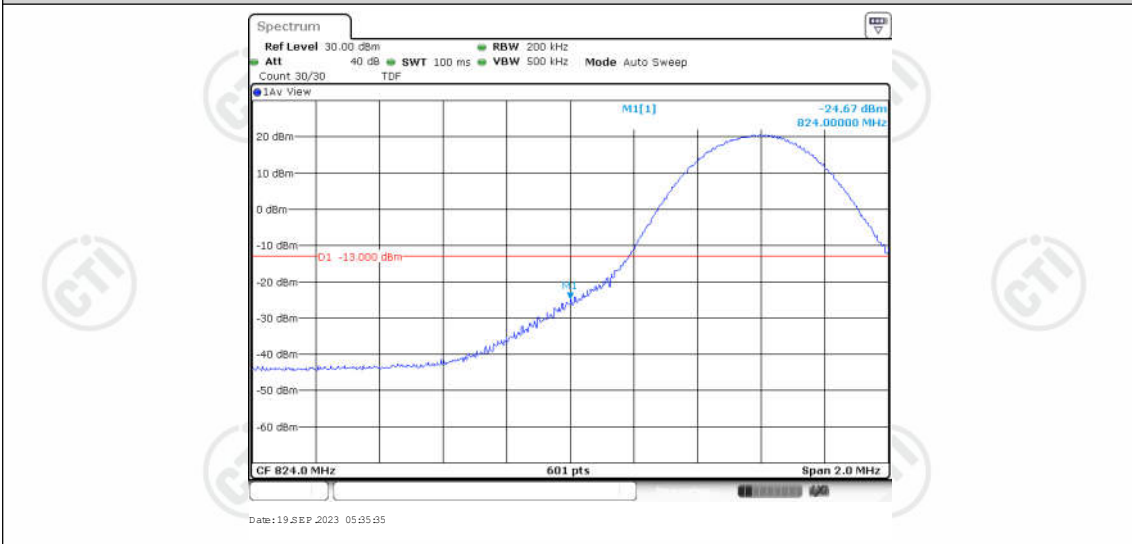

Band5-10MHz-16QAM-20450-1RB#49

Band5-10MHz-16QAM-20450-50RB#0

Band5-10MHz-16QAM-20600-1RB#0

Band5-10MHz-16QAM-20600-1RB#49

Band5-10MHz-16QAM-20600-50RB#0

Appendix E: Conducted Spurious Emission

Test Result

Band4-1.4MHz-QPSK-20175-1RB#0-Range 1:30~1000MHz