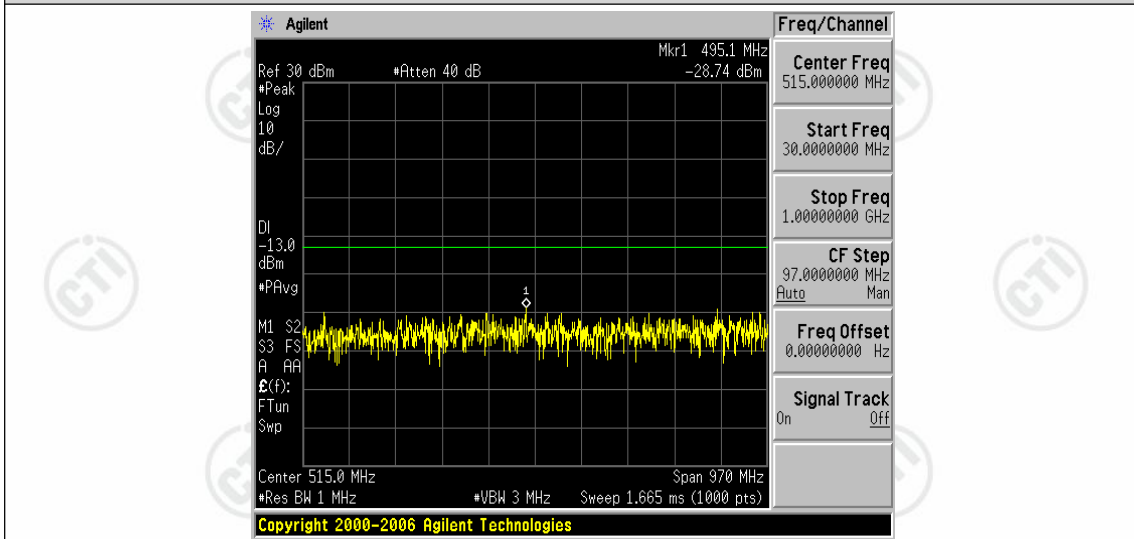

Band4-15MHz-16QAM-20025-1RB#0-Range3:2000~20000MHz

Band4-15MHz-16QAM-20175-1RB#0-Range1:30~1000MHz

Band4-15MHz-16QAM-20175-1RB#0-Range2:1000~2000MHz

Band4-15MHz-16QAM-20175-1RB#0-Range3:2000~20000MHz

Band4-15MHz-16QAM-20325-1RB#0-Range1:30~1000MHz