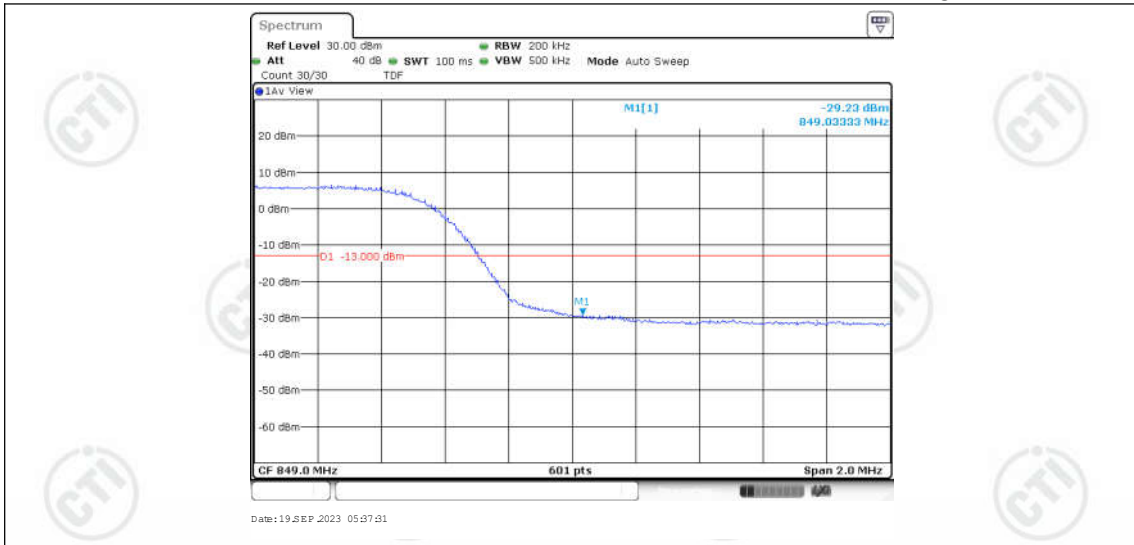

Band5-10MHz-16QAM-20450-1RB#49

Band5-10MHz-16QAM-20450-50RB#0

Band5-10MHz-16QAM-20600-1RB#0

Band5-10MHz-16QAM-20600-1RB#49

Band5-10MHz-16QAM-20600-50RB#0

Appendix E: Conducted Spurious Emission

Test Result

Band4-1.4MHz-QPSK-20175-1RB#0-Range 1:30~1000MHz