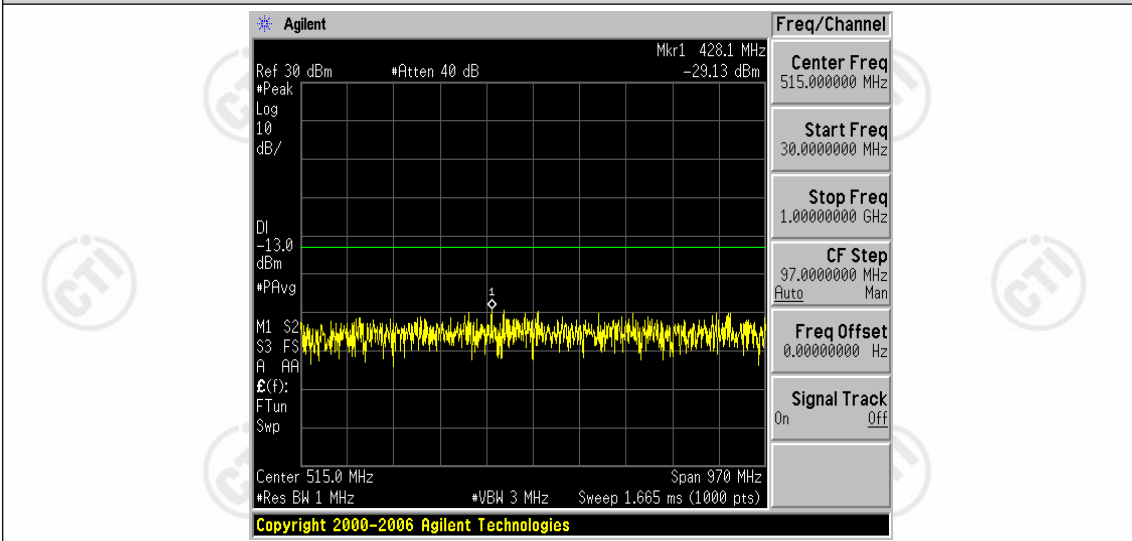

Band4-15MHz-QPSK-20175-1RB#0-Range1:30~1000MHz