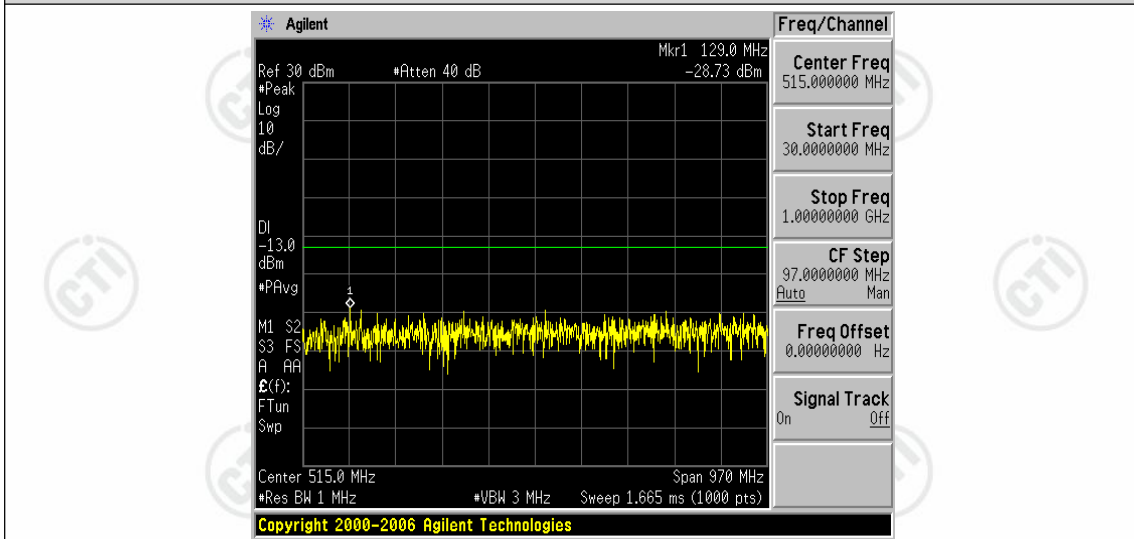

Band4-15MHz-16QAM-20175-1RB#0-Range1:30~1000MHz