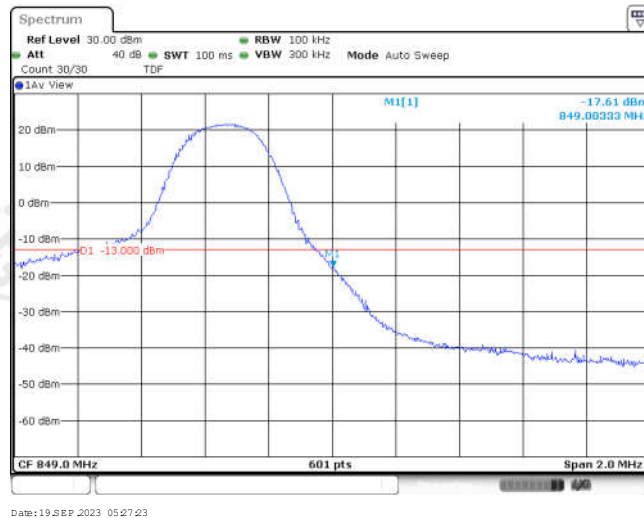

Band5-5MHz-QPSK-20625-1RB#24

Band5-5MHz-QPSK-20625-25RB#0

Band5-5MHz-16QAM-20425-1RB#0

Band5-5MHz-16QAM-20425-1RB#24

Band5-5MHz-16QAM-20425-25RB#0

Band5-5MHz-16QAM-20625-1RB#0

Band5-5MHz-16QAM-20625-1RB#24

Band5-5MHz-16QAM-20625-25RB#0