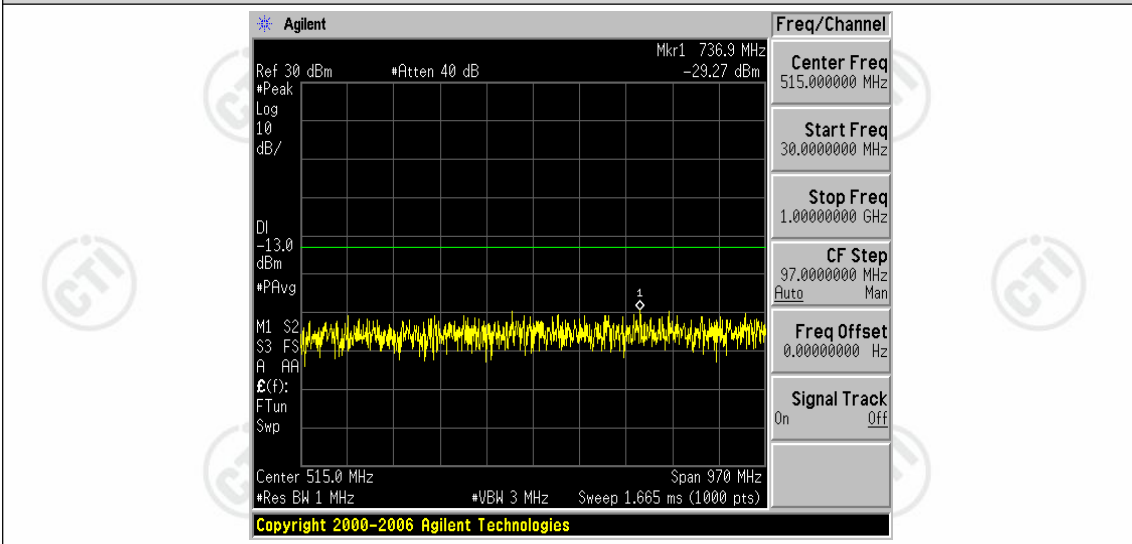

Band4-20MHz-QPSK-20050-1RB#0-Range1:30~1000MHz