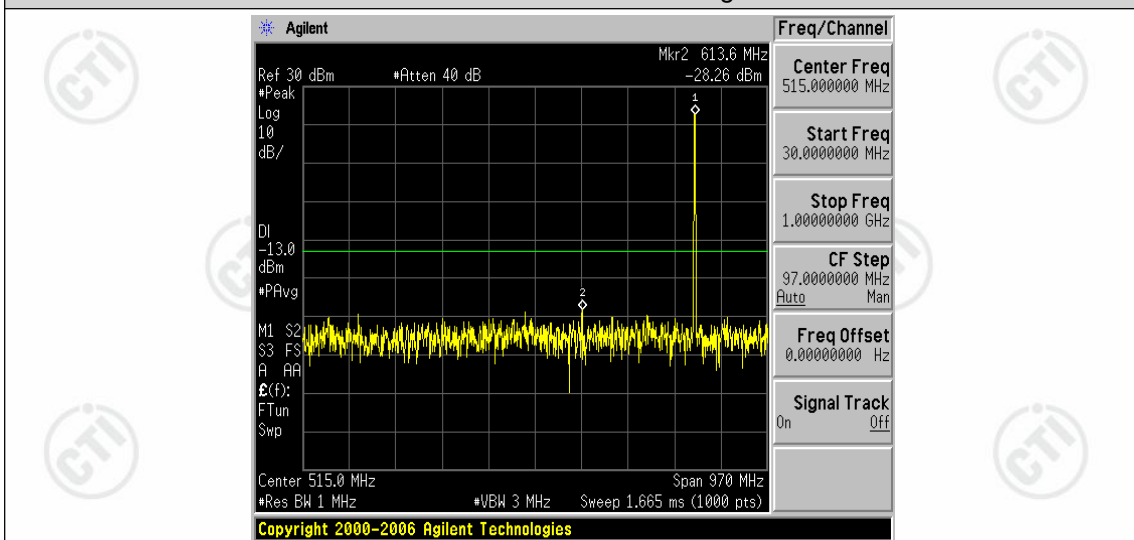

Band5-1.4MHz-16QAM-20407-1RB#0-Range2:1000~10000MHz

Band5-1.4MHz-16QAM-20525-1RB#0-Range1:30~1000MHz

Band5-1.4MHz-16QAM-20525-1RB#0-Range2:1000~10000MHz

Band5-1.4MHz-16QAM-20643-1RB#0-Range1:30~1000MHz

Band5-1.4MHz-16QAM-20643-1RB#0-Range2:1000~10000MHz