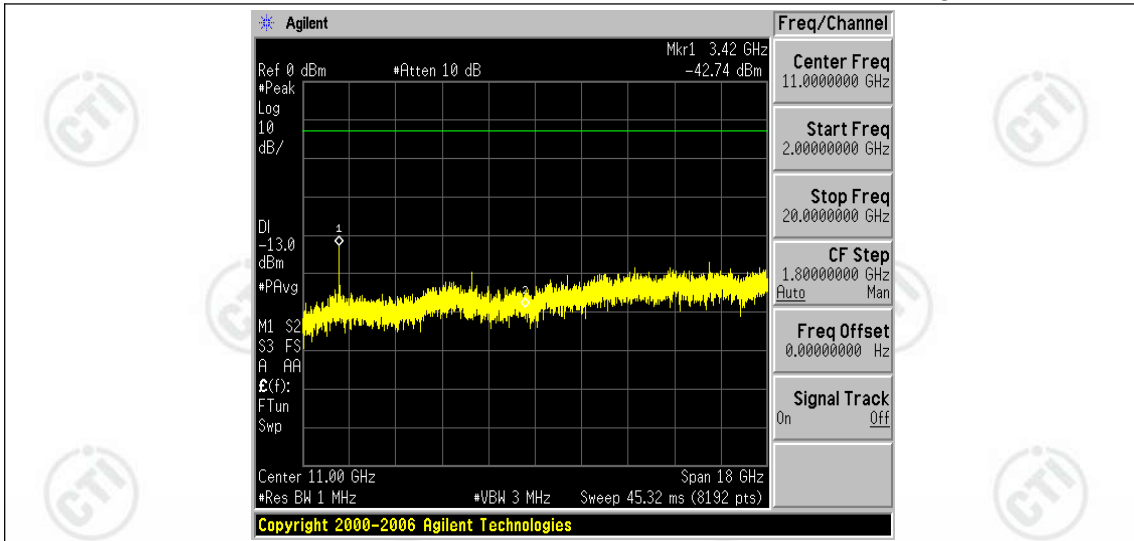

Band5-10MHz-16QAM-20450-1RB#49

Band5-10MHz-16QAM-20450-50RB#0

Band5-10MHz-16QAM-20600-1RB#0

Band5-10MHz-16QAM-20600-1RB#49

Band5-10MHz-16QAM-20600-50RB#0

Appendix E: Conducted Spurious Emission

Test Result

Band4-1.4MHz-QPSK-20175-1RB#0-Range 1:30~1000MHz