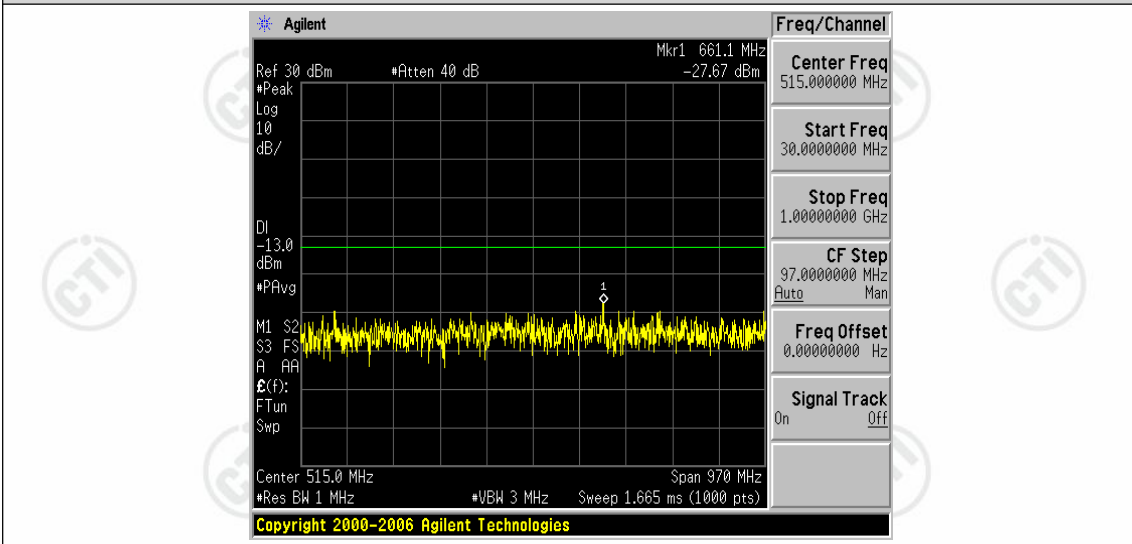

Band4-20MHz-16QAM-20300-1RB#0-Range1:30~1000MHz