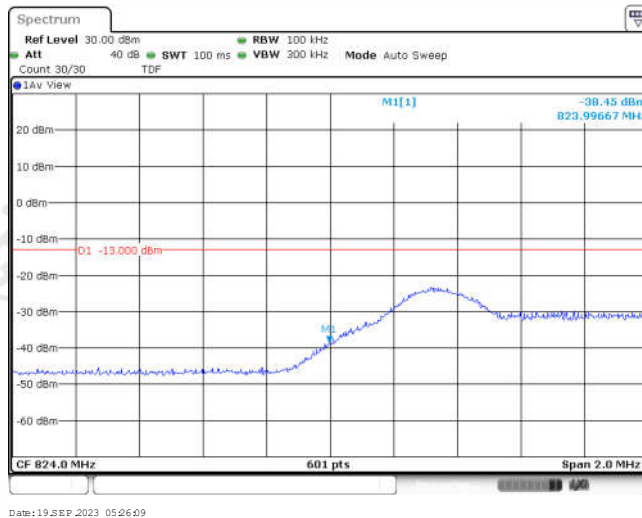

Band5-5MHz-QPSK-20625-1RB#24

Band5-5MHz-QPSK-20625-25RB#0

Band5-5MHz-16QAM-20425-1RB#0

Band5-5MHz-16QAM-20425-1RB#24

Band5-5MHz-16QAM-20425-25RB#0

Band5-5MHz-16QAM-20625-1RB#0

Band5-5MHz-16QAM-20625-1RB#24

Band5-5MHz-16QAM-20625-25RB#0