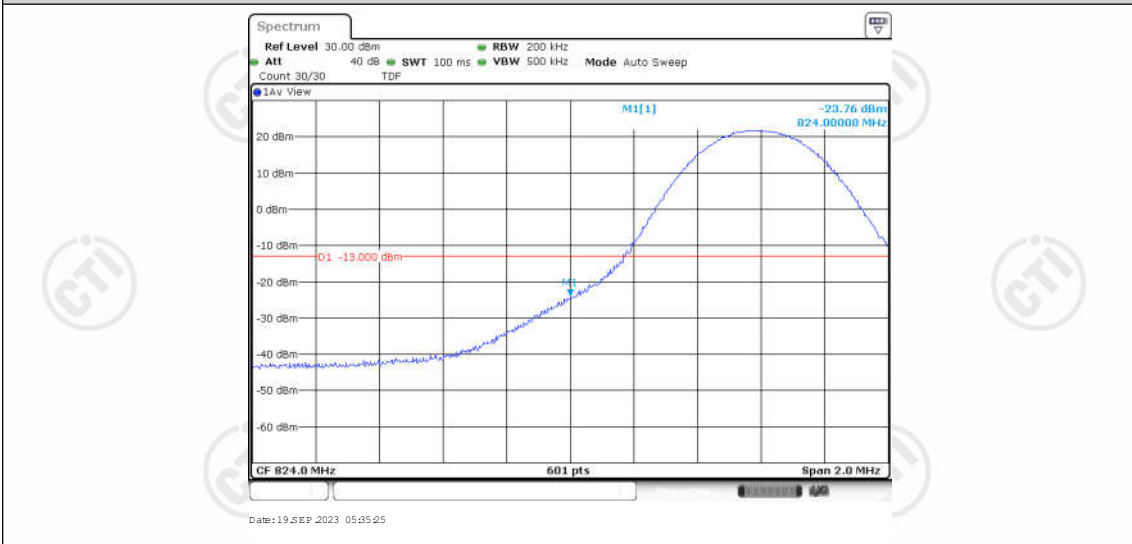

Band5-10MHz-QPSK-20450-1RB#0