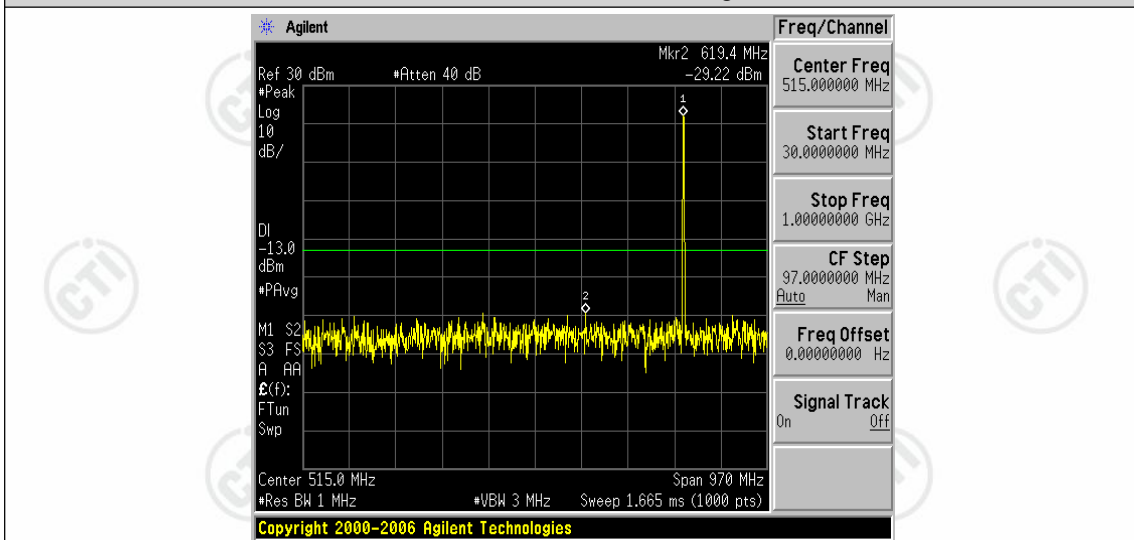

Test Graphs

Band5-1.4MHz-QPSK-20525-1RB#0-Range2:1000~10000MHz

Band5-1.4MHz-QPSK-20643-1RB#0-Range1:30~1000MHz

Band5-1.4MHz-QPSK-20643-1RB#0-Range2:1000~10000MHz

Band5-1.4MHz-16QAM-20407-1RB#0-Range1:30~1000MHz