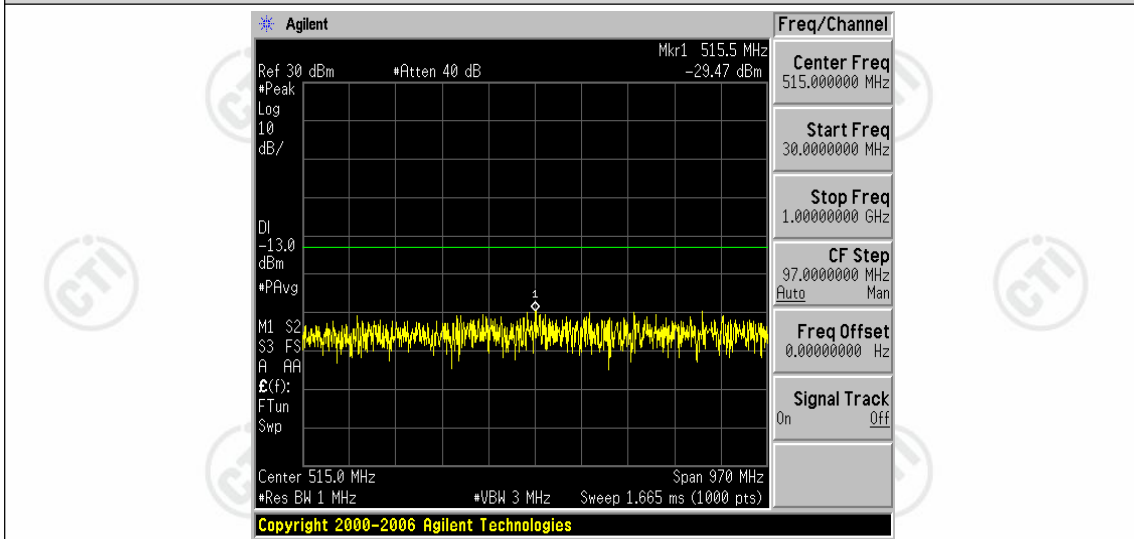

Band5-10MHz-16QAM-20450-1RB#49

Band5-10MHz-16QAM-20450-50RB#0

Band5-10MHz-16QAM-20600-1RB#0

Band5-10MHz-16QAM-20600-1RB#49

Band5-10MHz-16QAM-20600-50RB#0

Appendix E: Conducted Spurious Emission

Test Result

Band4-1.4MHz-QPSK-20175-1RB#0-Range 1:30~1000MHz