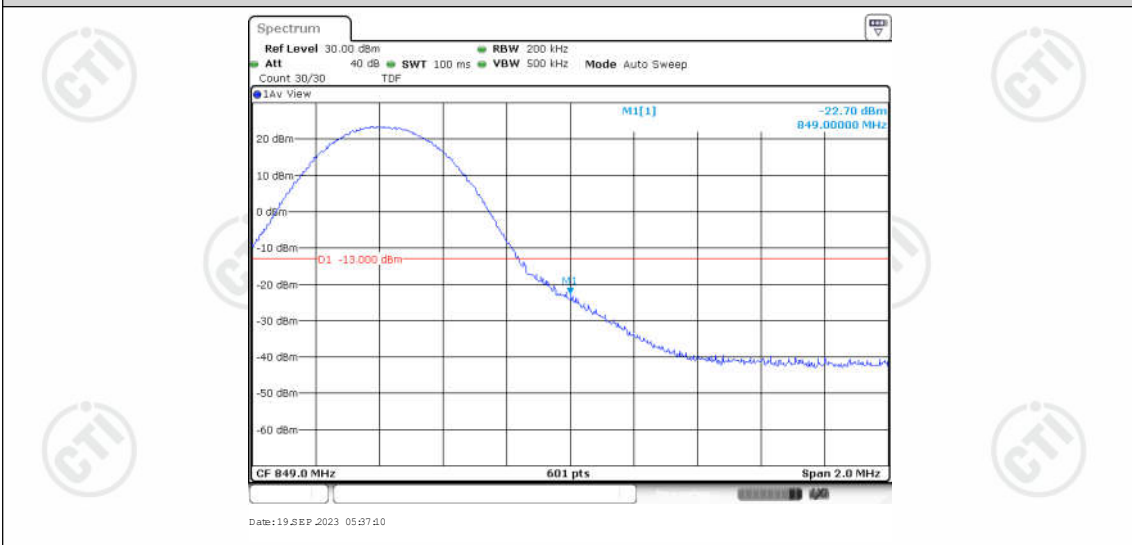

Band5-10MHz-16QAM-20450-1RB#49

Band5-10MHz-16QAM-20450-50RB#0

Band5-10MHz-16QAM-20600-1RB#0

Band5-10MHz-16QAM-20600-1RB#49

Band5-10MHz-16QAM-20600-50RB#0

Appendix E: Conducted Spurious Emission

Test Result

Band4-1.4MHz-QPSK-20175-1RB#0-Range 1:30~1000MHz