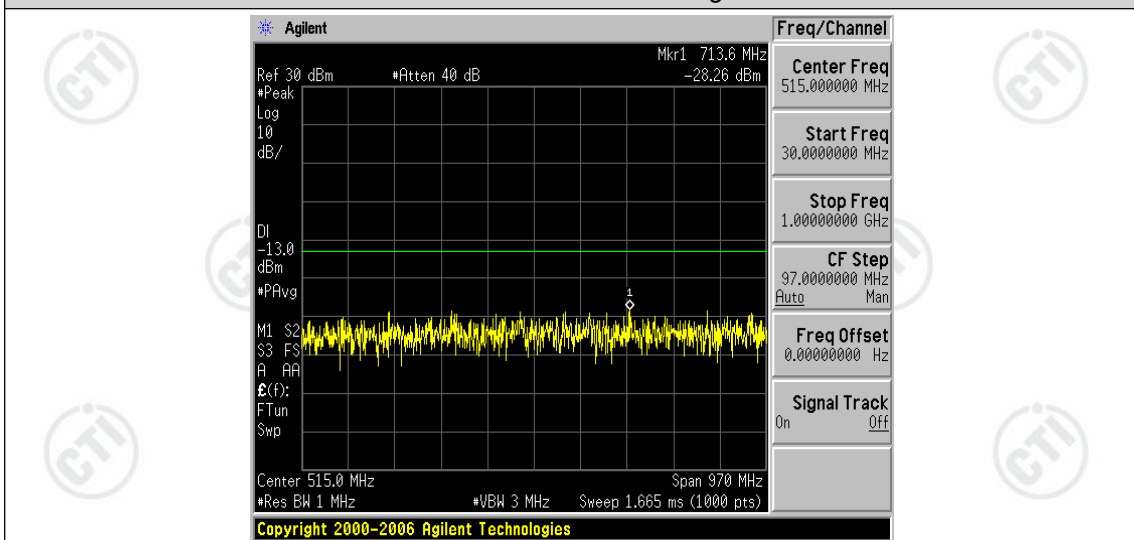

Band4-20MHz-QPSK-20050-1RB#0-Range1:30~1000MHz