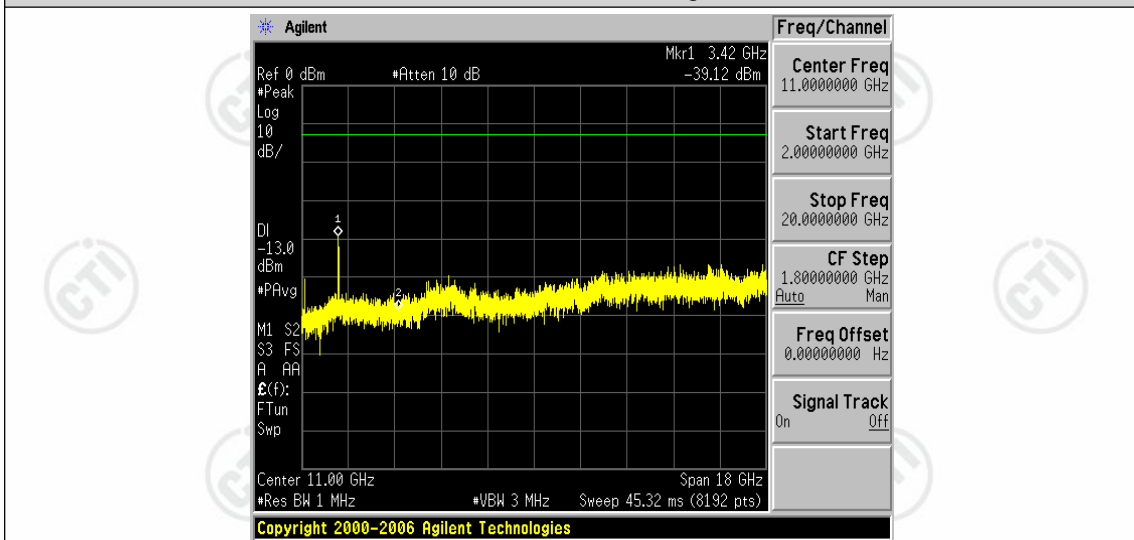

Band4-20MHz-QPSK-20050-1RB#0-Range3:2000~20000MHz