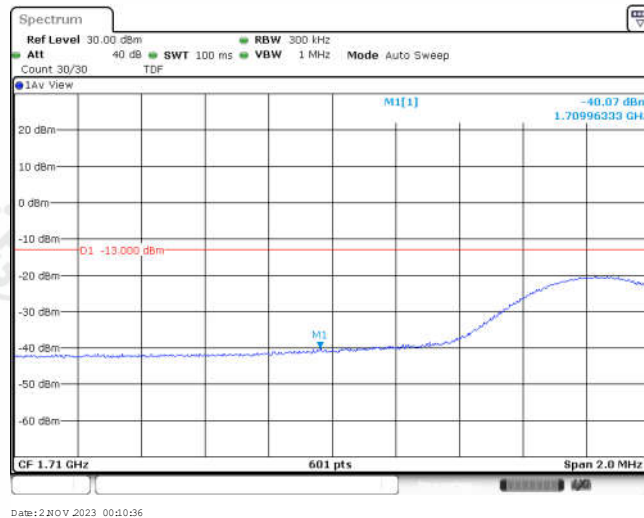

Band4-15MHz-QPSK-20025-75RB#0

Band4-15MHz-QPSK-20325-1RB#0

Band4-15MHz-QPSK-20325-1RB#74

Band4-15MHz-QPSK-20325-75RB#0

Band4-15MHz-16QAM-20025-1RB#0

Band4-15MHz-16QAM-20025-1RB#74

Band4-15MHz-16QAM-20025-75RB#0