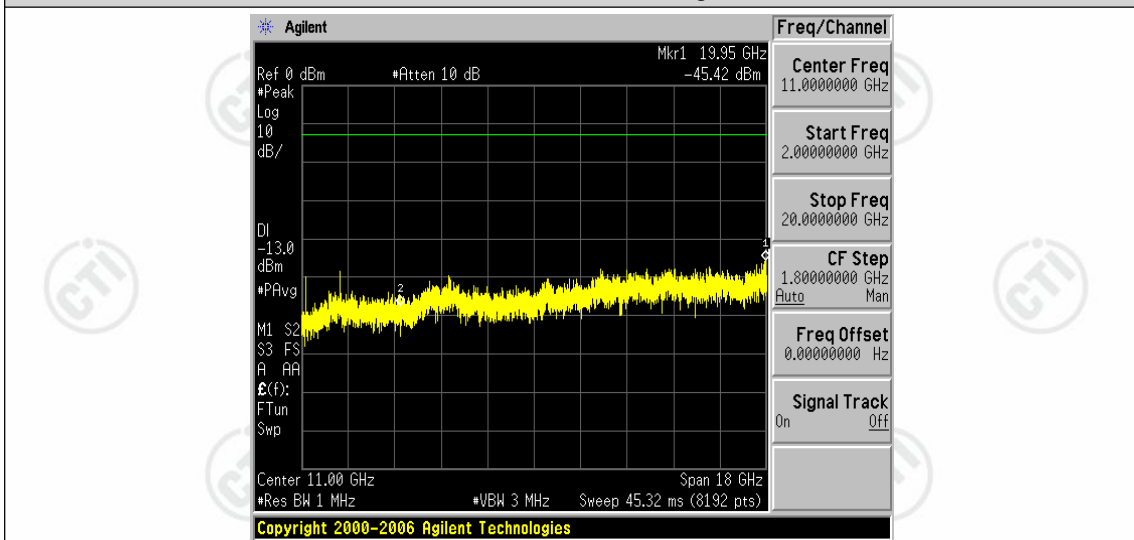

Band4-15MHz-16QAM-20175-1RB#0-Range2:1000~2000MHz

Band4-15MHz-16QAM-20175-1RB#0-Range3:2000~20000MHz

Band4-15MHz-16QAM-20325-1RB#0-Range1:30~1000MHz

Band4-15MHz-16QAM-20325-1RB#0-Range2:1000~2000MHz

Band4-15MHz-16QAM-20325-1RB#0-Range3:2000~20000MHz