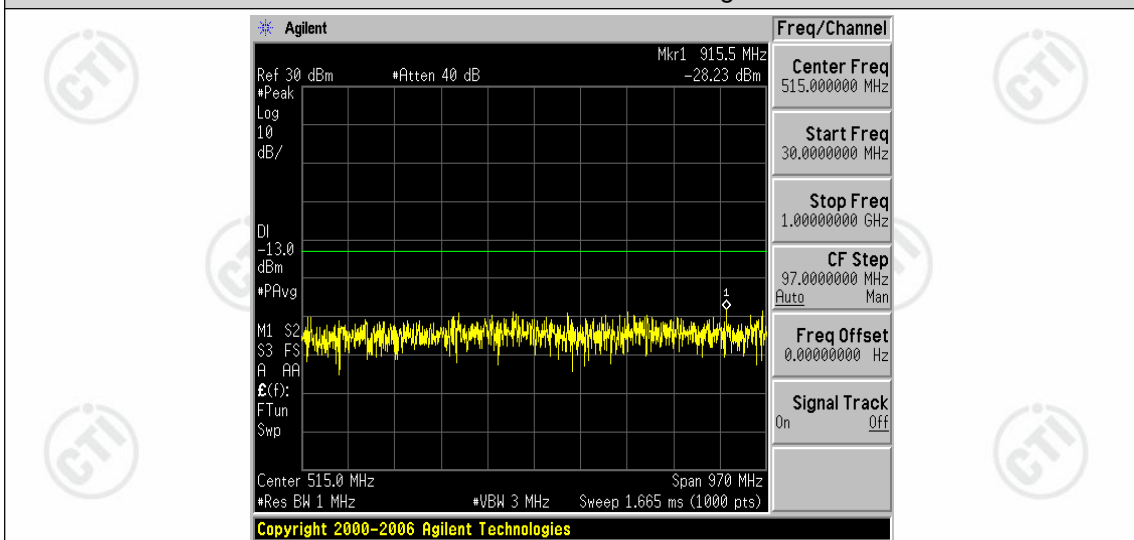

Band4-1.4MHz-16QAM-20175-1RB#0-Range1:30~1000MHz