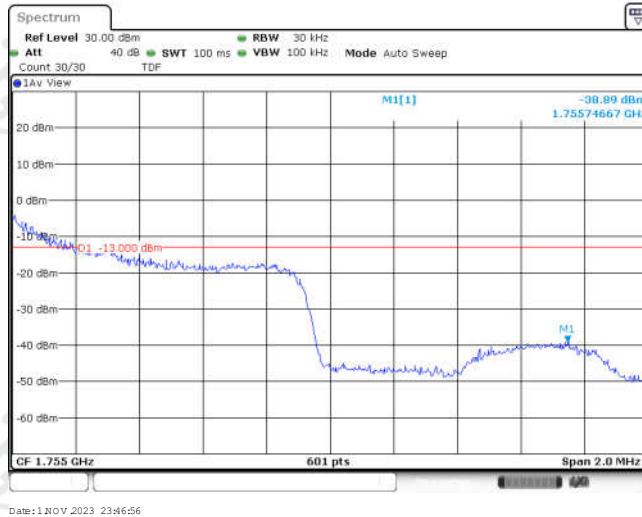

Band4-1.4MHz-QPSK-20393-1RB#0