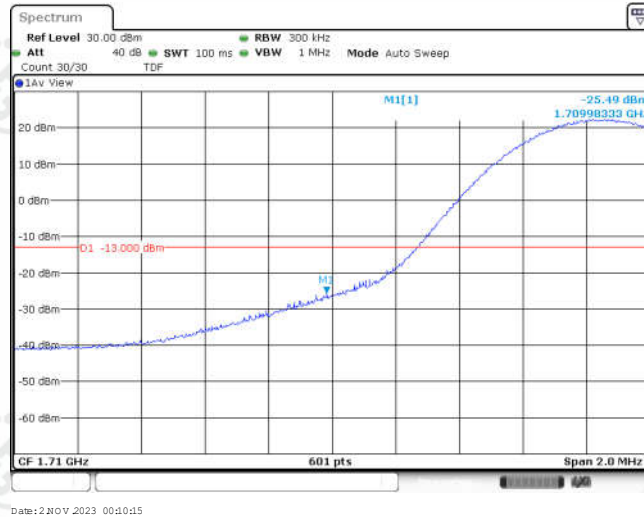

Band4-15MHz-QPSK-20025-75RB#0

Band4-15MHz-QPSK-20325-1RB#0

Band4-15MHz-QPSK-20325-1RB#74

Band4-15MHz-QPSK-20325-75RB#0

Band4-15MHz-16QAM-20025-1RB#0

Band4-15MHz-16QAM-20025-1RB#74

Band4-15MHz-16QAM-20025-75RB#0