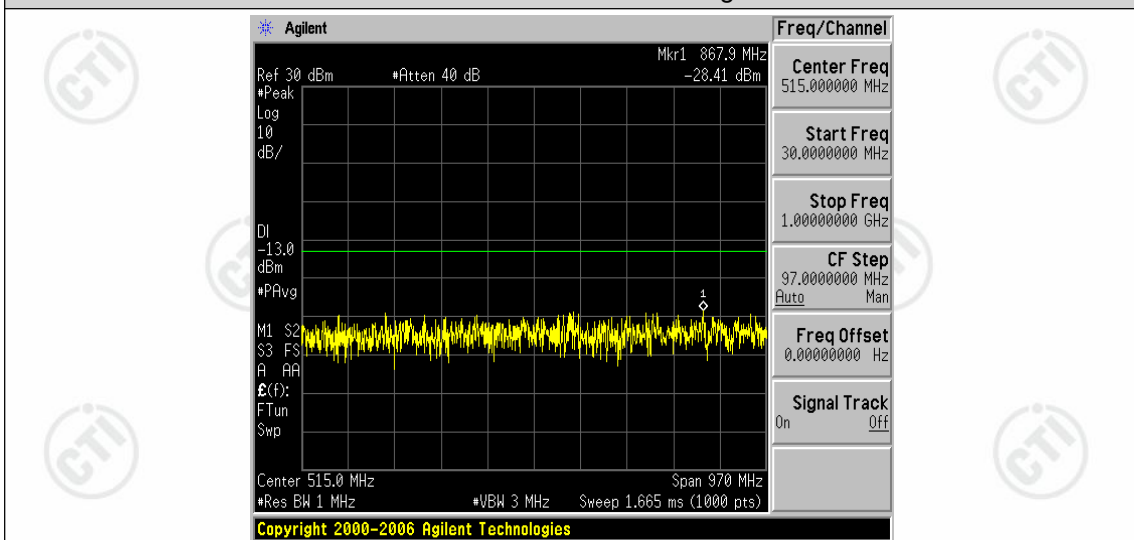

Band4-1.4MHz-16QAM-20393-1RB#0-Range1:30~1000MHz