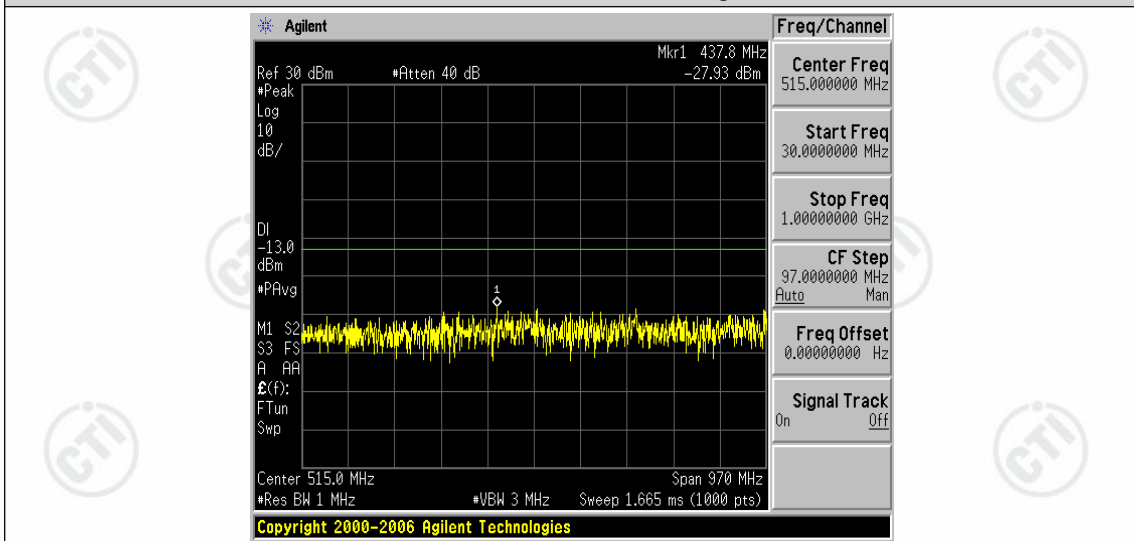

Band4-10MHz-16QAM-20175-1RB#0-Range1:30~1000MHz