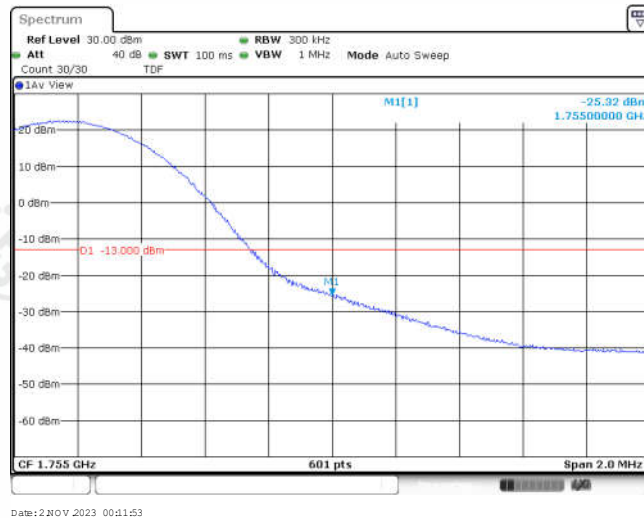

Band4-15MHz-16QAM-20325-1RB#74