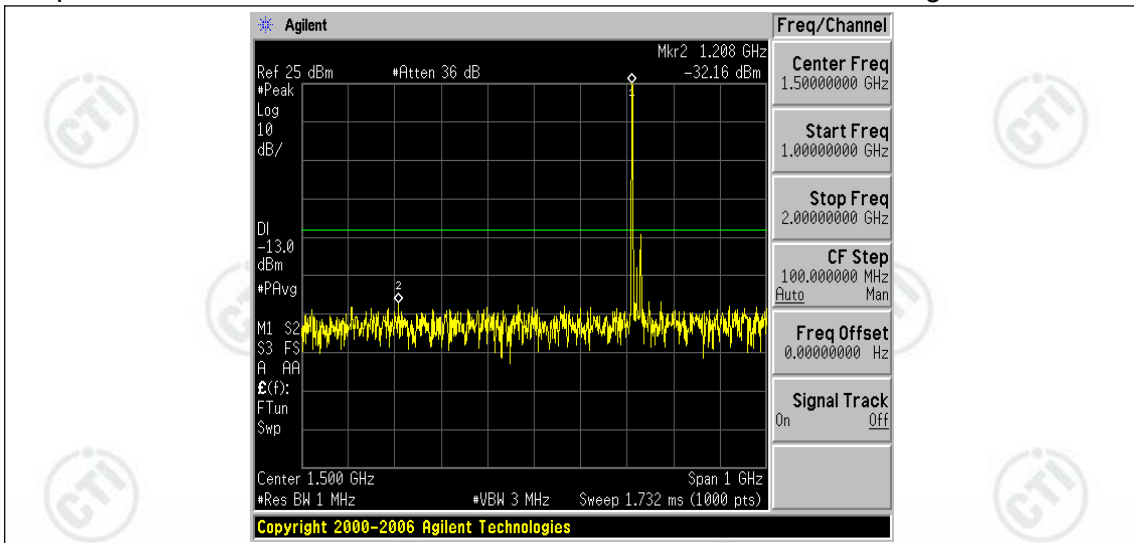

Band4-20MHz-QPSK-20050-1RB#0-Range2: 1000~2000MHz