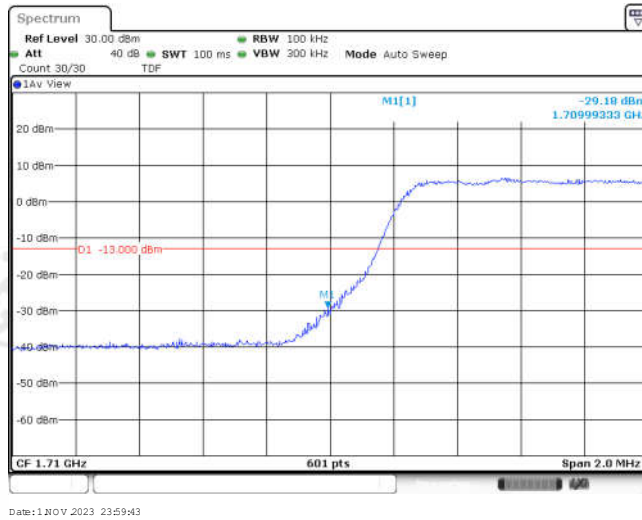

Band4-5MHz-QPSK-20375-25RB#0

Band4-5MHz-16QAM-19975-1RB#0

Band4-5MHz-16QAM-19975-1RB#24

Band4-5MHz-16QAM-19975-25RB#0

Band4-5MHz-16QAM-20375-1RB#0

Band4-5MHz-16QAM-20375-1RB#24

Band4-5MHz-16QAM-20375-25RB#0