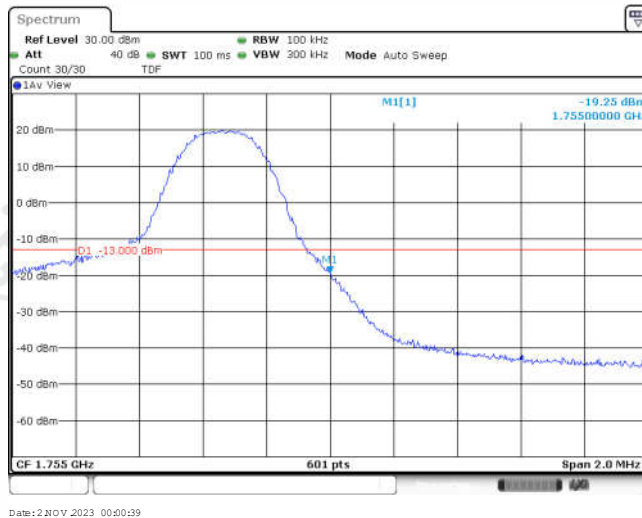

Band4-5MHz-QPSK-20375-25RB#0

Band4-5MHz-16QAM-19975-1RB#0

Band4-5MHz-16QAM-19975-1RB#24

Band4-5MHz-16QAM-19975-25RB#0

Band4-5MHz-16QAM-20375-1RB#0

Band4-5MHz-16QAM-20375-1RB#24

Band4-5MHz-16QAM-20375-25RB#0