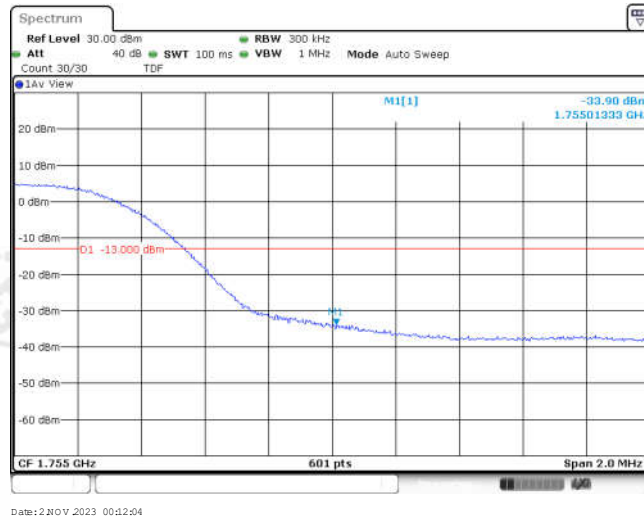

Band4-15MHz-QPSK-20025-75RB#0

Band4-15MHz-QPSK-20325-1RB#0

Band4-15MHz-QPSK-20325-1RB#74

Band4-15MHz-QPSK-20325-75RB#0

Band4-15MHz-16QAM-20025-1RB#0

Band4-15MHz-16QAM-20025-1RB#74

Band4-15MHz-16QAM-20025-75RB#0