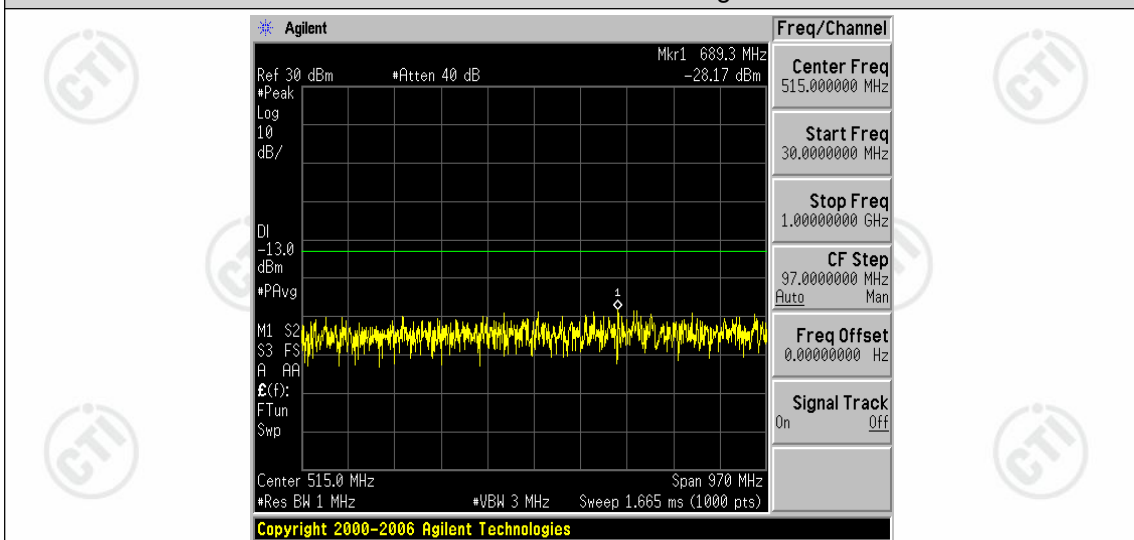

Band4-20MHz-16QAM-20300-1RB#0-Range1:30~1000MHz