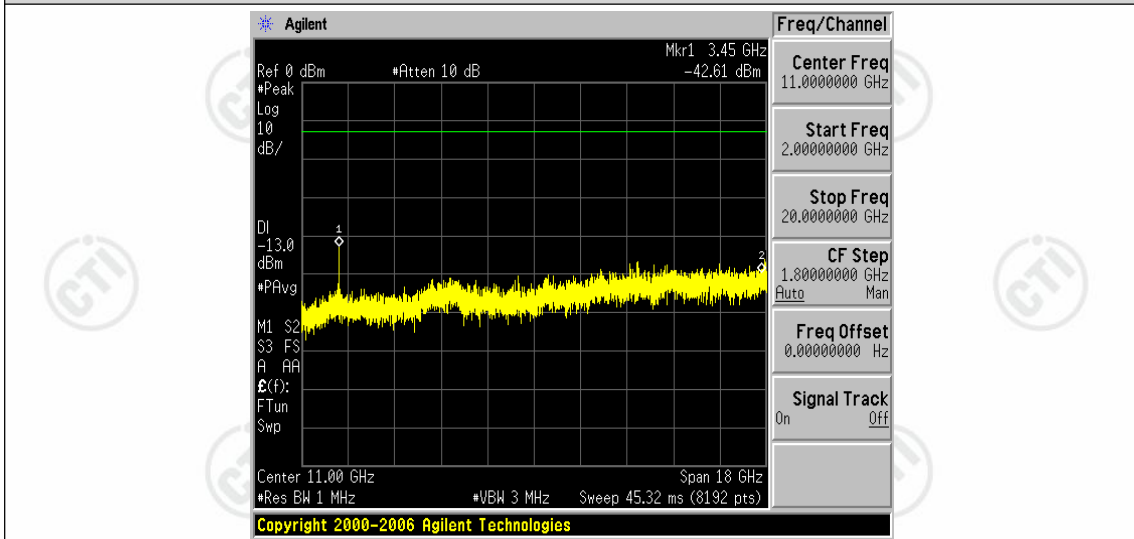

Band4-15MHz-16QAM-20175-1RB#0-Range3:2000~20000MHz