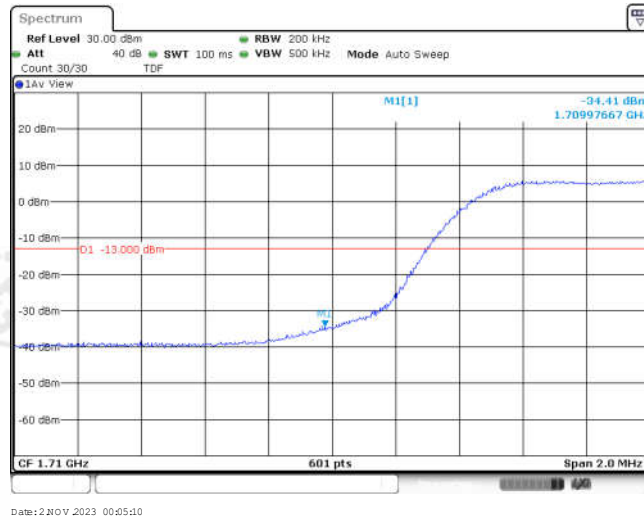

Band4-10MHz-QPSK-20000-50RB#0