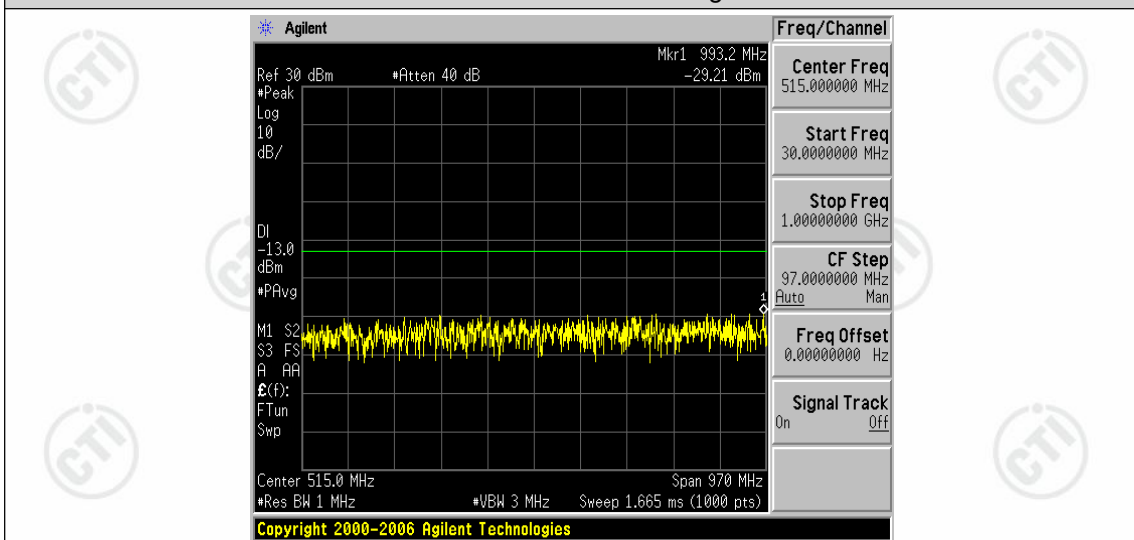

Band4-15MHz-QPSK-20175-1RB#0-Range1:30~1000MHz