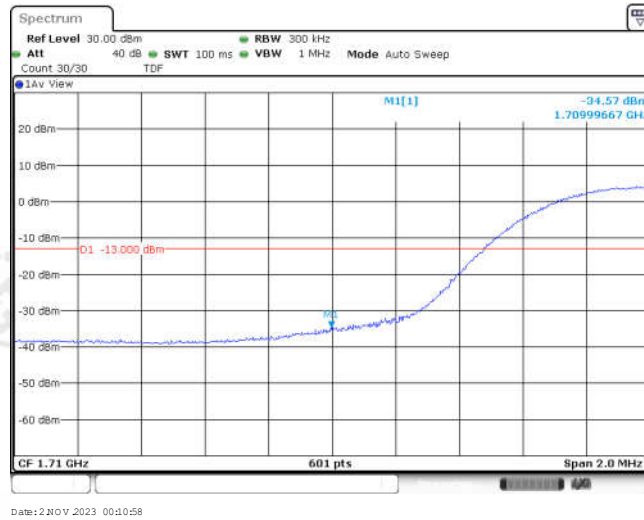

Band4-15MHz-QPSK-20025-75RB#0

Band4-15MHz-QPSK-20325-1RB#0

Band4-15MHz-QPSK-20325-1RB#74

Band4-15MHz-QPSK-20325-75RB#0

Band4-15MHz-16QAM-20025-1RB#0

Band4-15MHz-16QAM-20025-1RB#74

Band4-15MHz-16QAM-20025-75RB#0