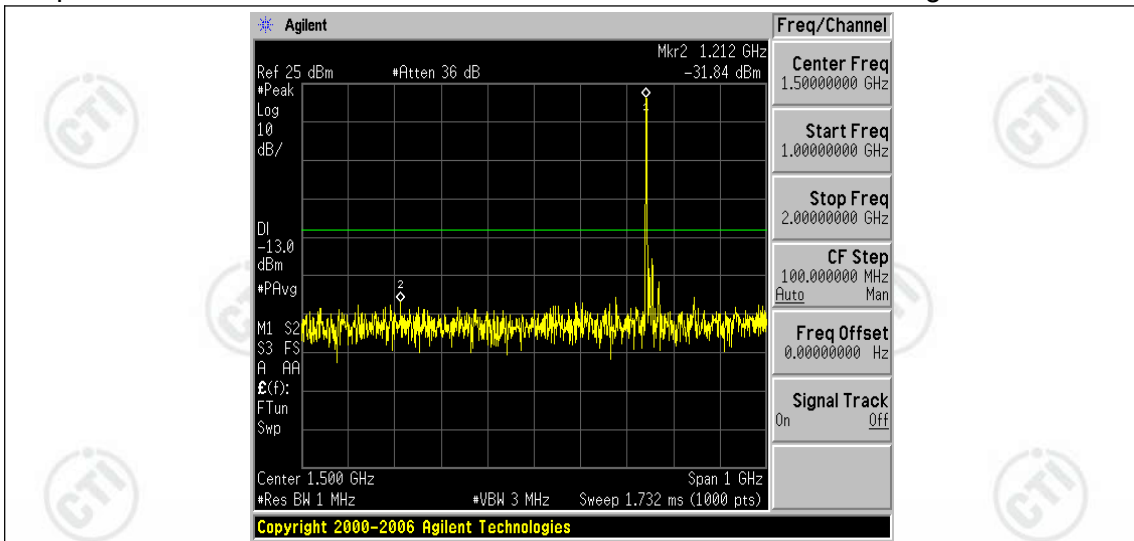

Band4-15MHz-16QAM-20175-1RB#0-Range2:1000~2000MHz

Band4-15MHz-16QAM-20175-1RB#0-Range3:2000~20000MHz

Band4-15MHz-16QAM-20325-1RB#0-Range1:30~1000MHz

Band4-15MHz-16QAM-20325-1RB#0-Range2:1000~2000MHz

Band4-15MHz-16QAM-20325-1RB#0-Range3:2000~20000MHz