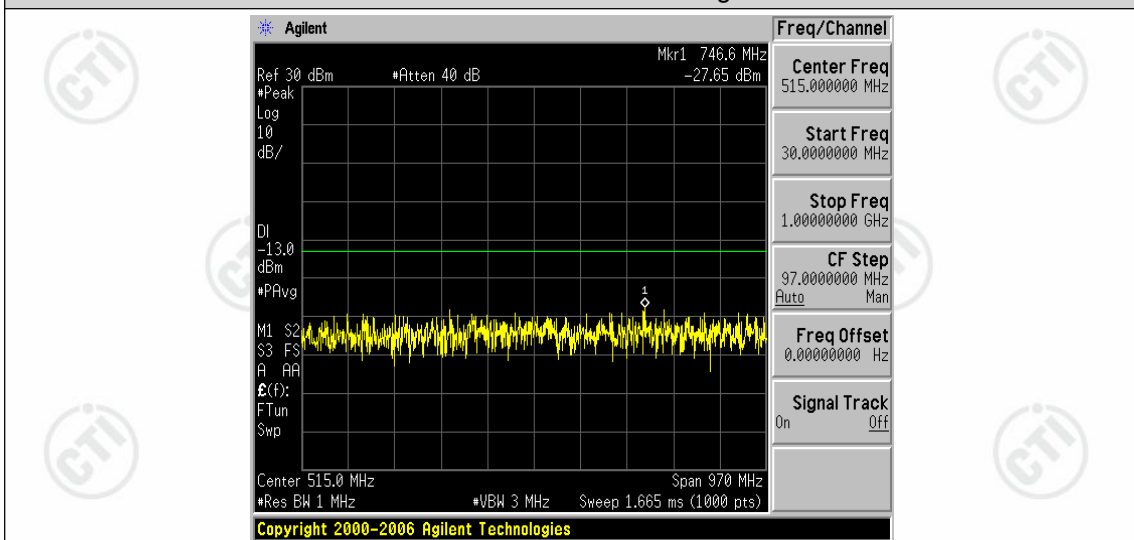

Band4-15MHz-16QAM-20025-1RB#0-Range1:30~1000MHz