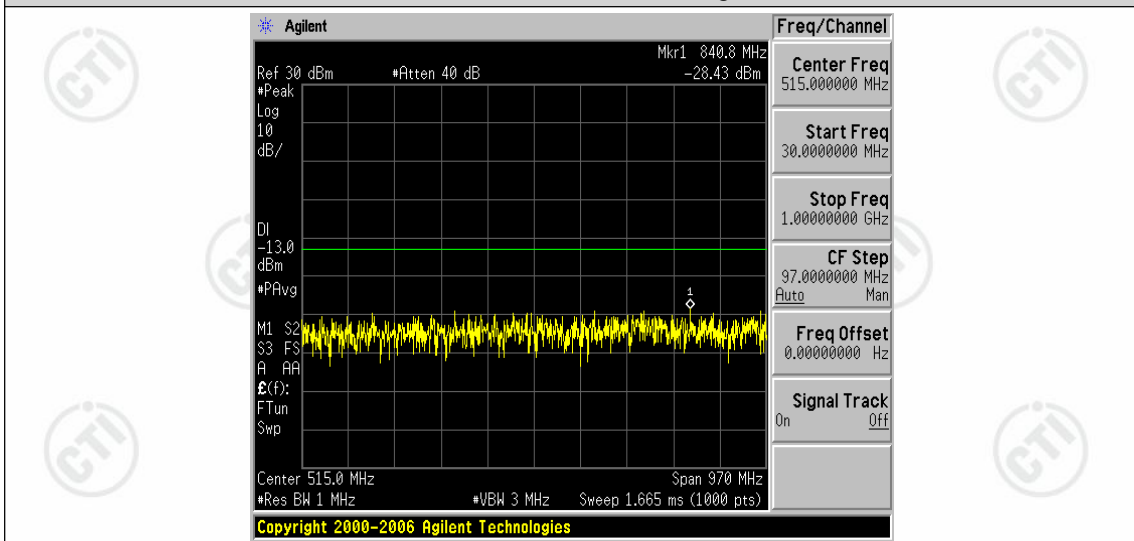

Band4-15MHz-16QAM-20325-1RB#0-Range1:30~1000MHz