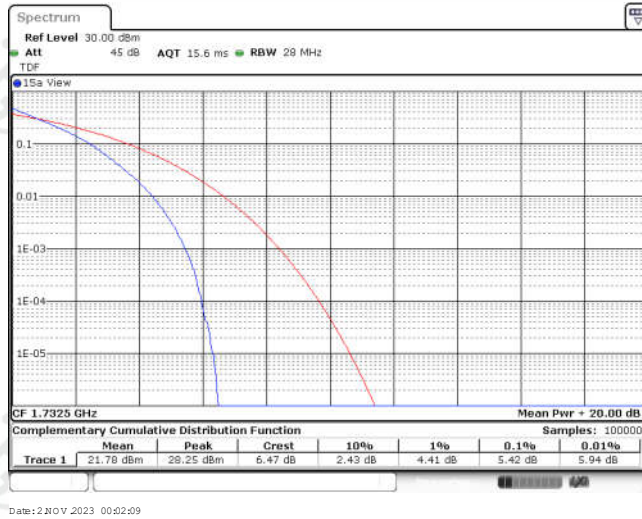

Band4-5MHz-QPSK-20175-25RB#0