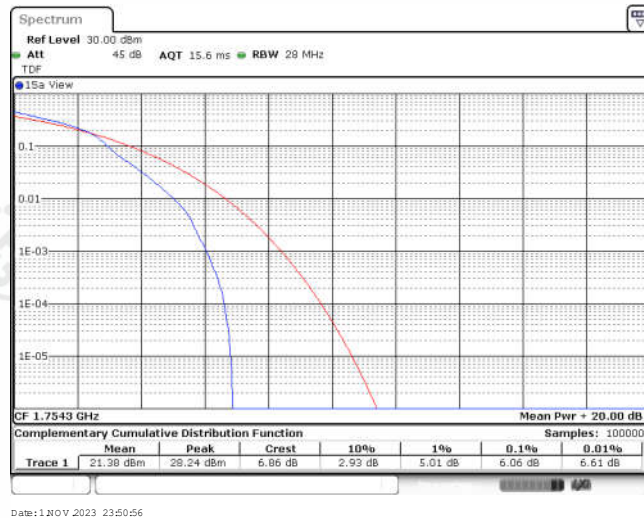

Band4-1.4MHz-16QAM-20393-1RB#0