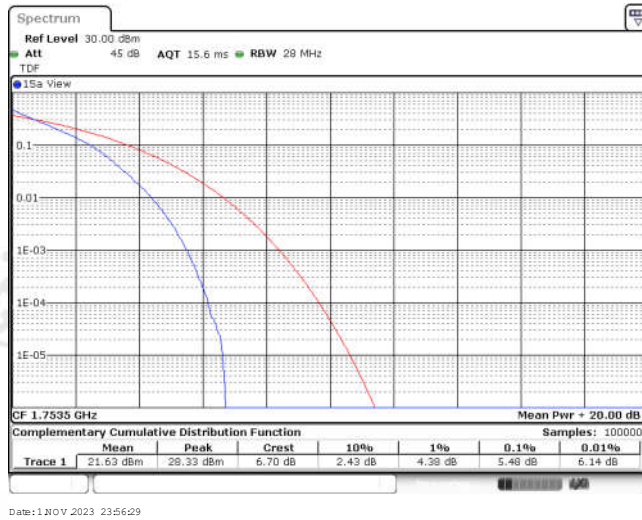

Band4-3MHz-QPSK-20385-15RB#0