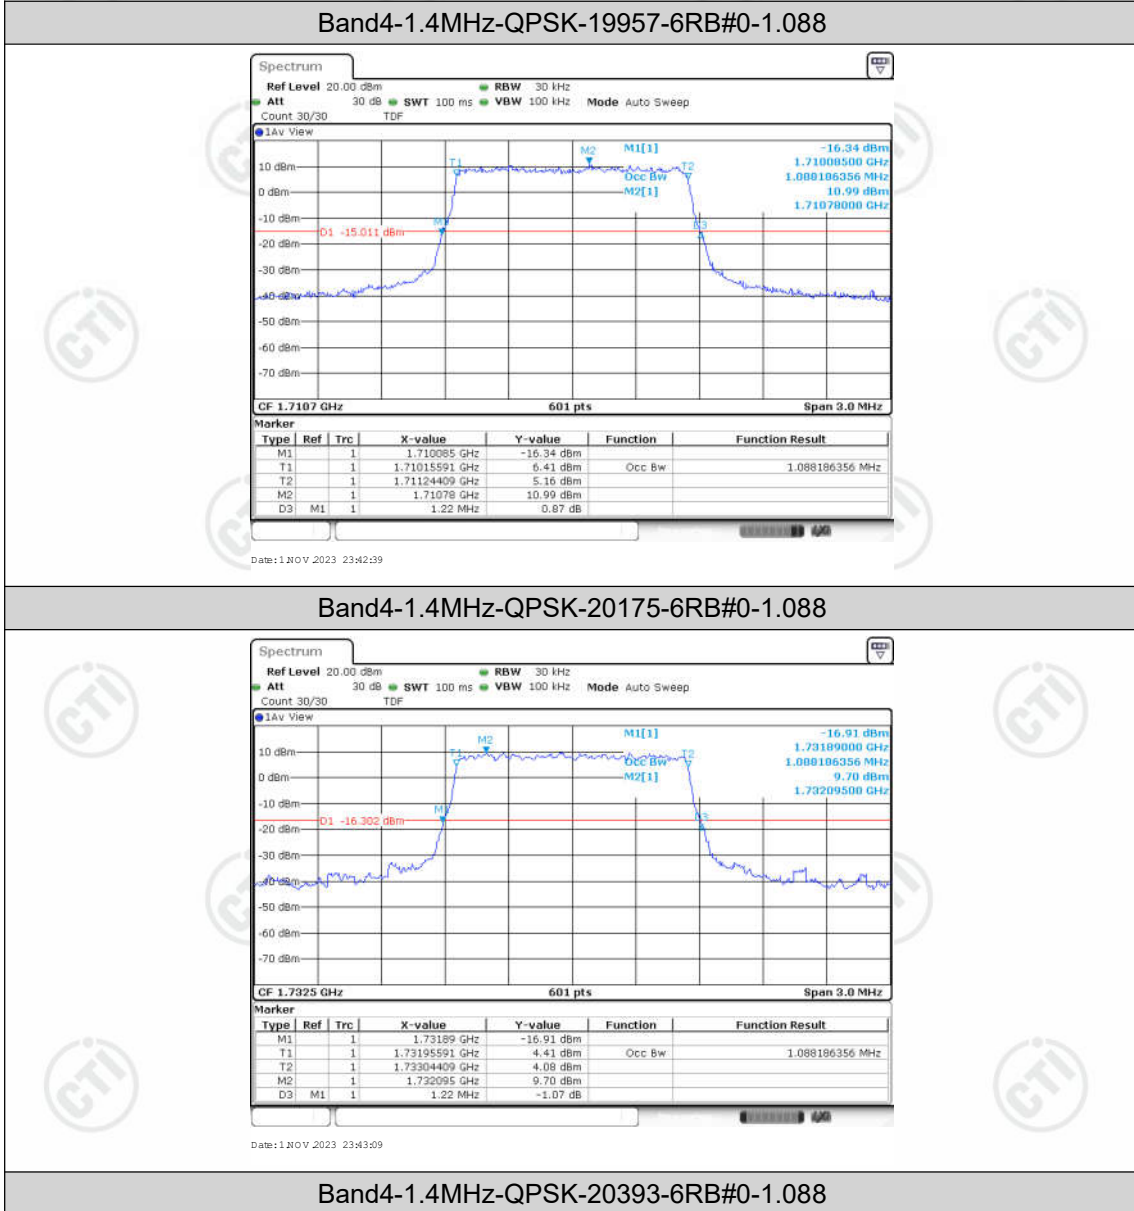

Test Graphs