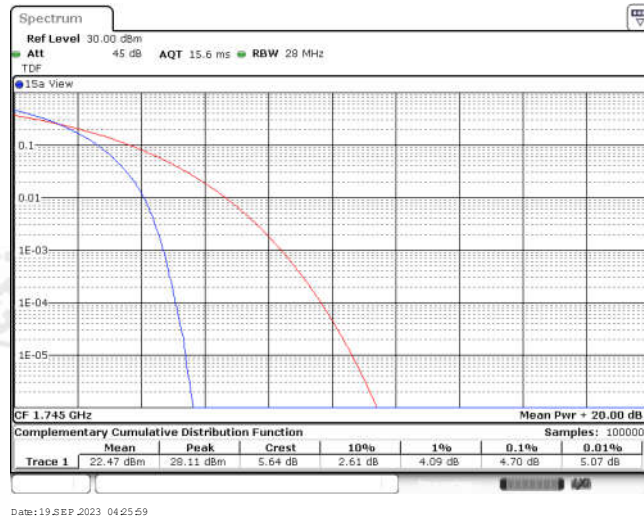

Band4-20MHz-QPSK-20300-100RB#0