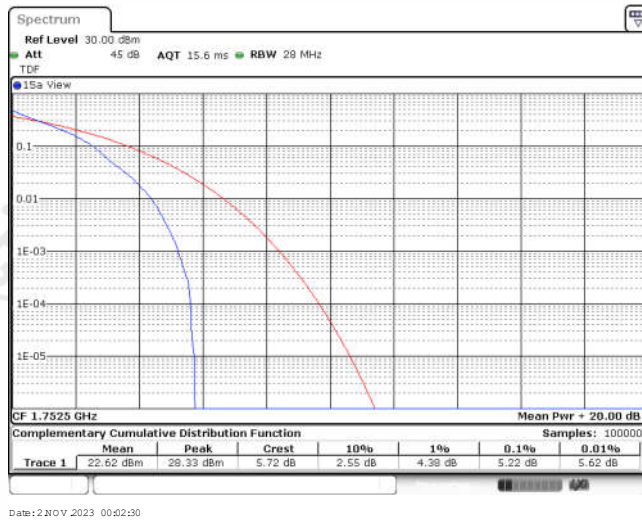

Band4-5MHz-QPSK-20375-1RB#0