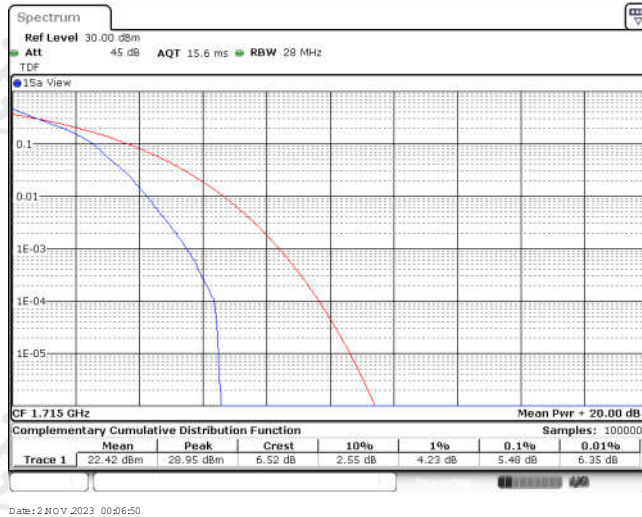

Band4-10MHz-QPSK-20000-1RB#0