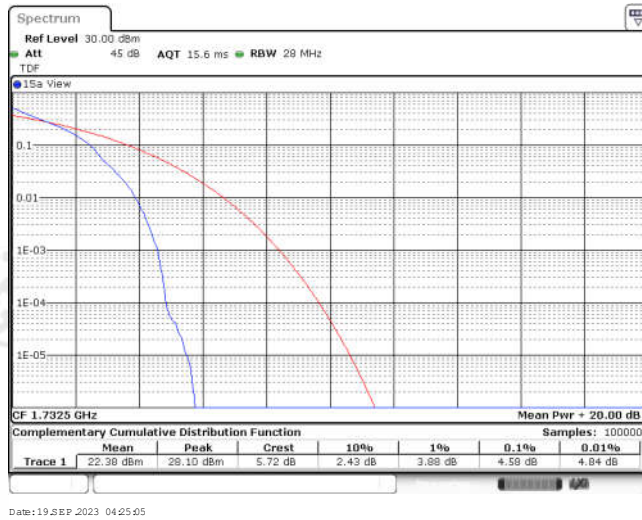

Band4-20MHz-QPSK-20175-1RB#0