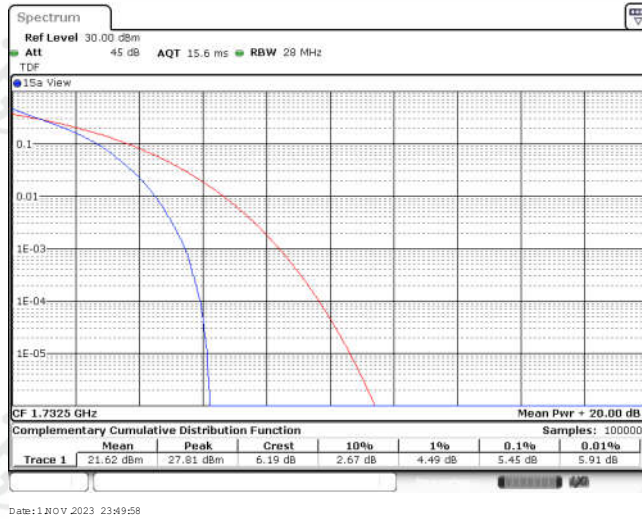

Band4-1.4MHz-QPSK-20175-6RB#0