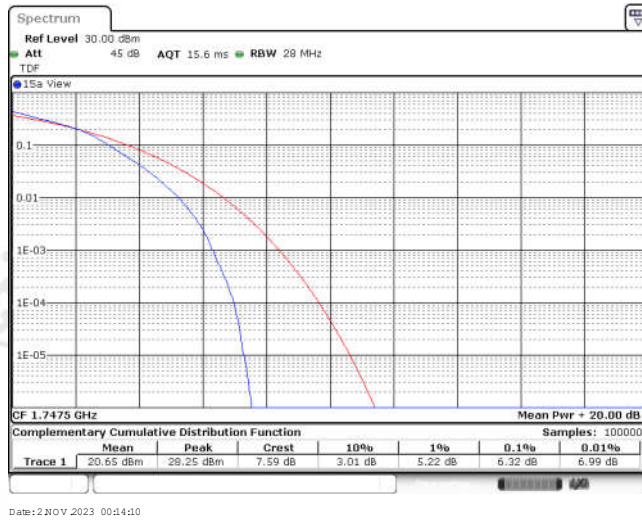

Band4-15MHz-16QAM-20325-75RB#0