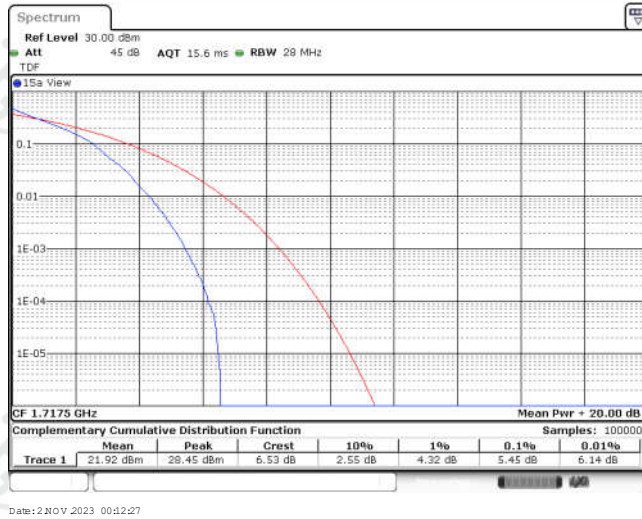

Band4-15MHz-QPSK-20025-1RB#0