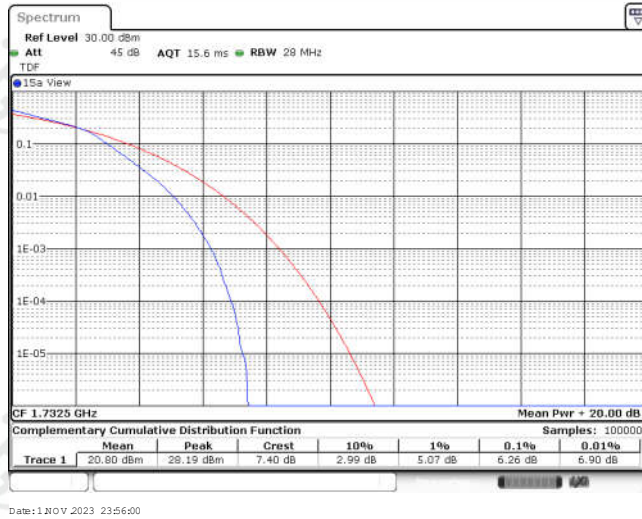

Band4-3MHz-16QAM-20175-15RB#0