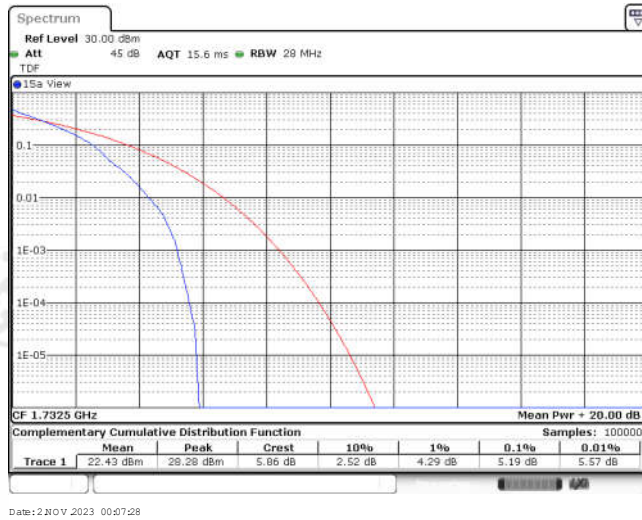

Band4-10MHz-QPSK-20175-1RB#0