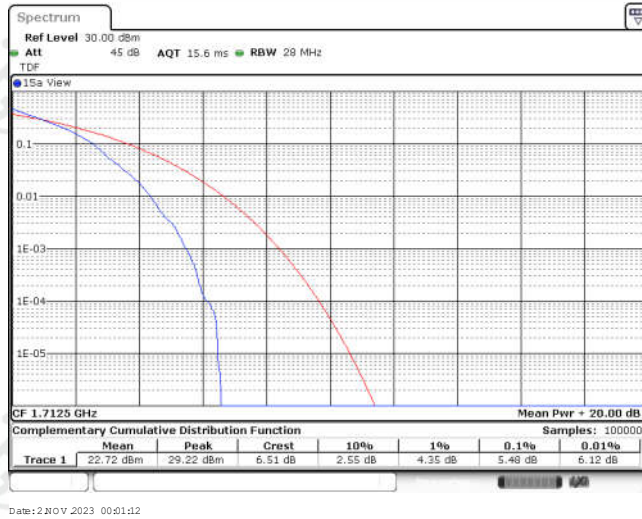

Band4-5MHz-QPSK-19975-1RB#0