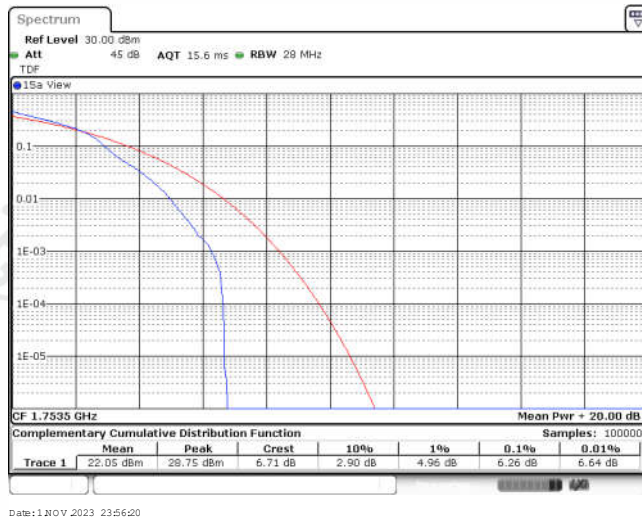

Band4-3MHz-16QAM-20385-1RB#0