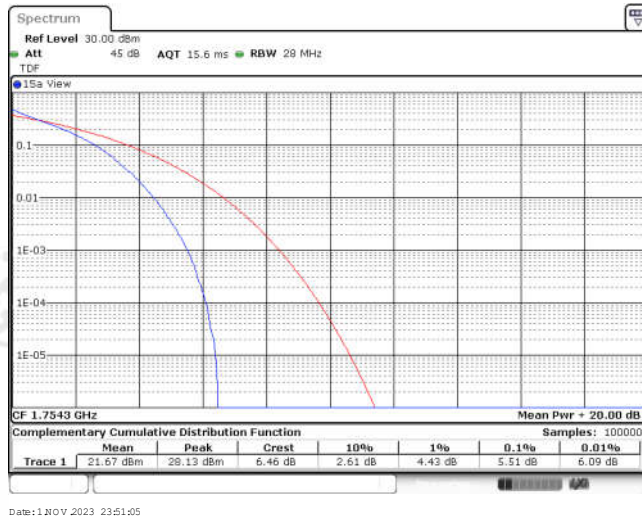

Test Graphs

Band4-1.4MHz-QPSK-20175-6RB#0

Band4-1.4MHz-QPSK-20393-1RB#0

Band4-1.4MHz-QPSK-20393-6RB#0

Band4-1.4MHz-16QAM-19957-1RB#0

Band4-1.4MHz-16QAM-19957-6RB#0

Band4-1.4MHz-16QAM-20175-1RB#0

Band4-1.4MHz-16QAM-20175-6RB#0