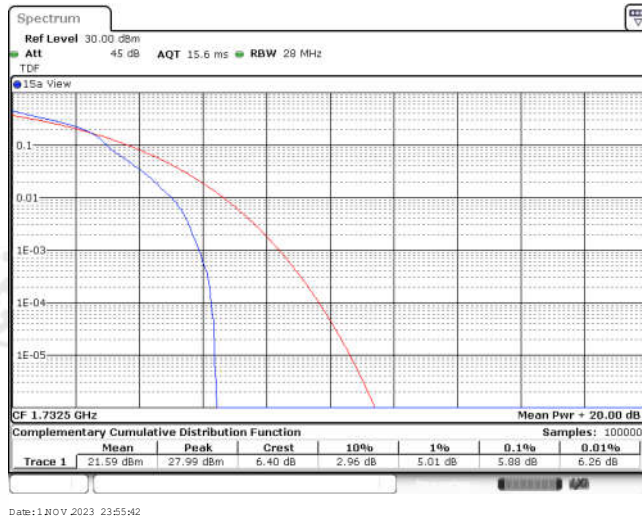

Band4-3MHz-16QAM-20175-1RB#0