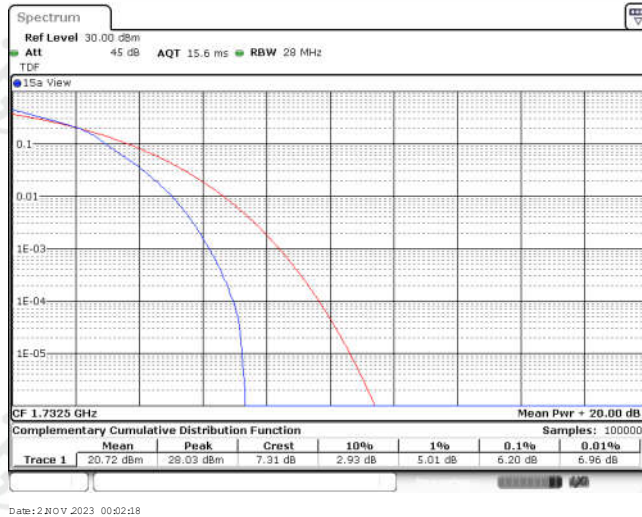

Band4-5MHz-16QAM-20175-25RB#0