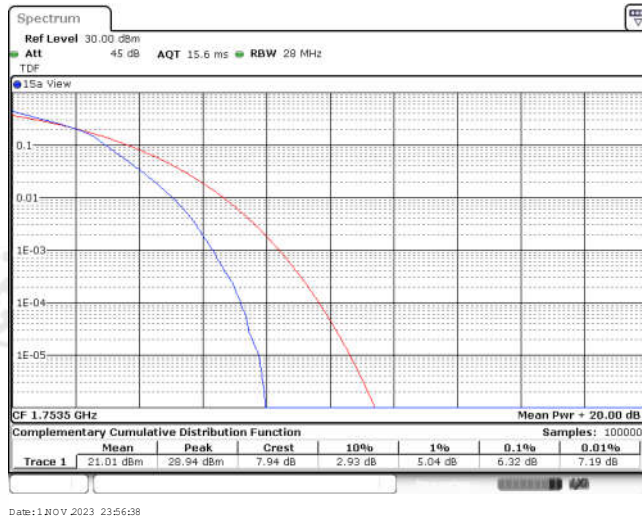

Band4-3MHz-16QAM-20385-15RB#0