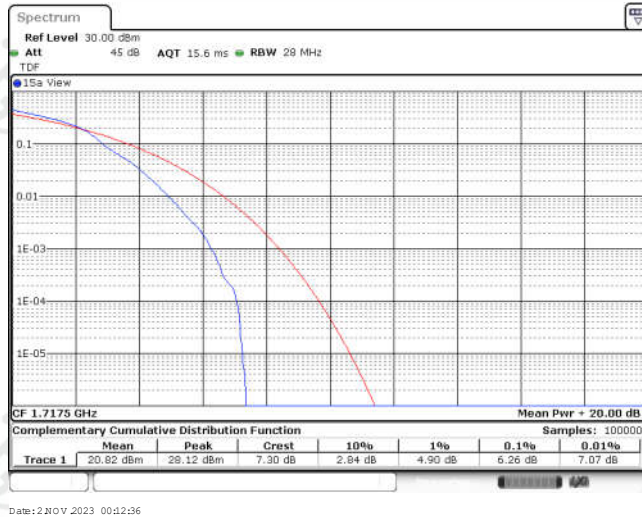

Band4-15MHz-16QAM-20025-1RB#0