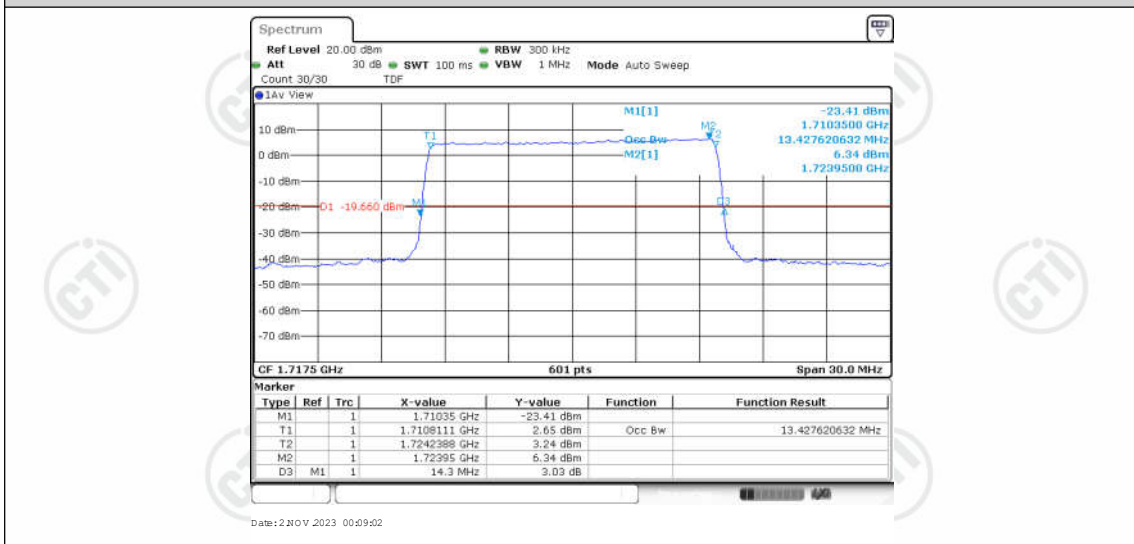

Band4-15MHz-16QAM-20025-75RB#0-13.428