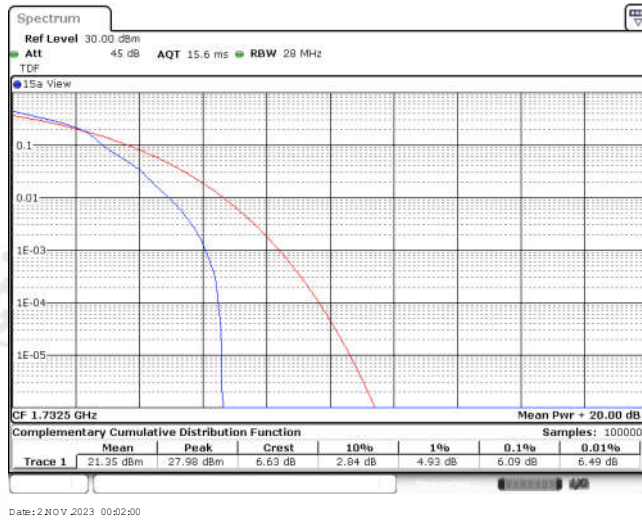

Band4-5MHz-16QAM-20175-1RB#0