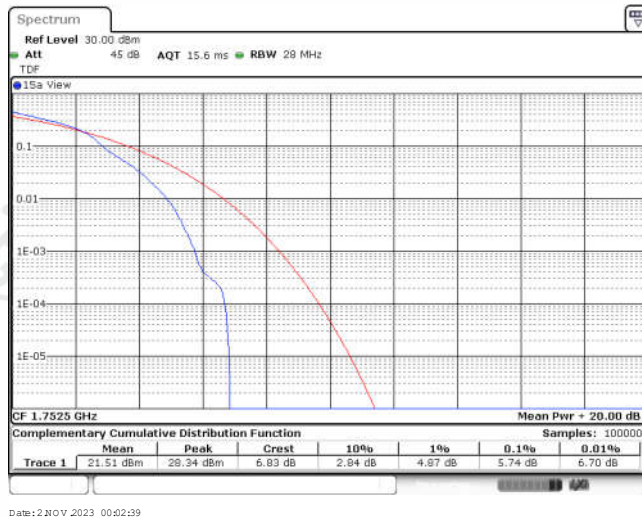

Band4-5MHz-16QAM-20375-1RB#0