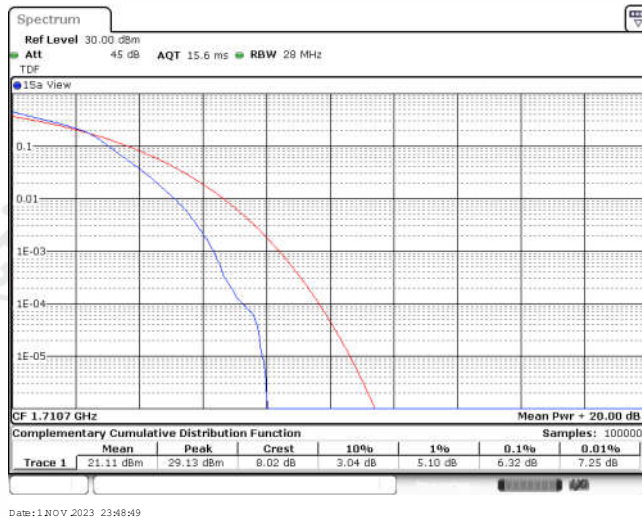

Test Graphs

Band4-1.4MHz-QPSK-20175-6RB#0

Band4-1.4MHz-QPSK-20393-1RB#0

Band4-1.4MHz-QPSK-20393-6RB#0

Band4-1.4MHz-16QAM-19957-1RB#0

Band4-1.4MHz-16QAM-19957-6RB#0

Band4-1.4MHz-16QAM-20175-1RB#0

Band4-1.4MHz-16QAM-20175-6RB#0