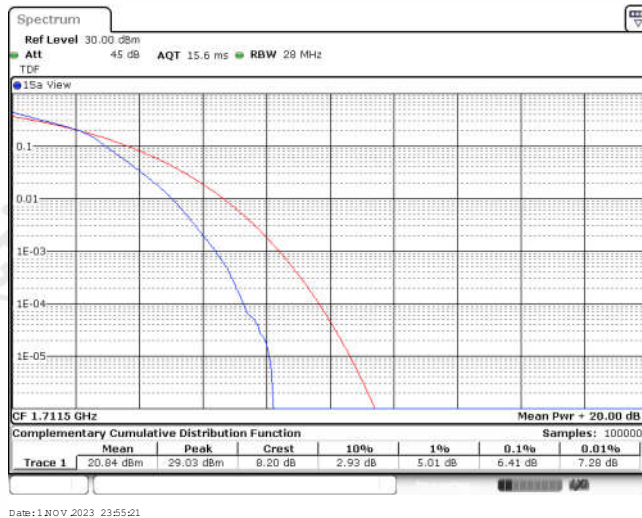

Band4-3MHz-16QAM-19965-15RB#0