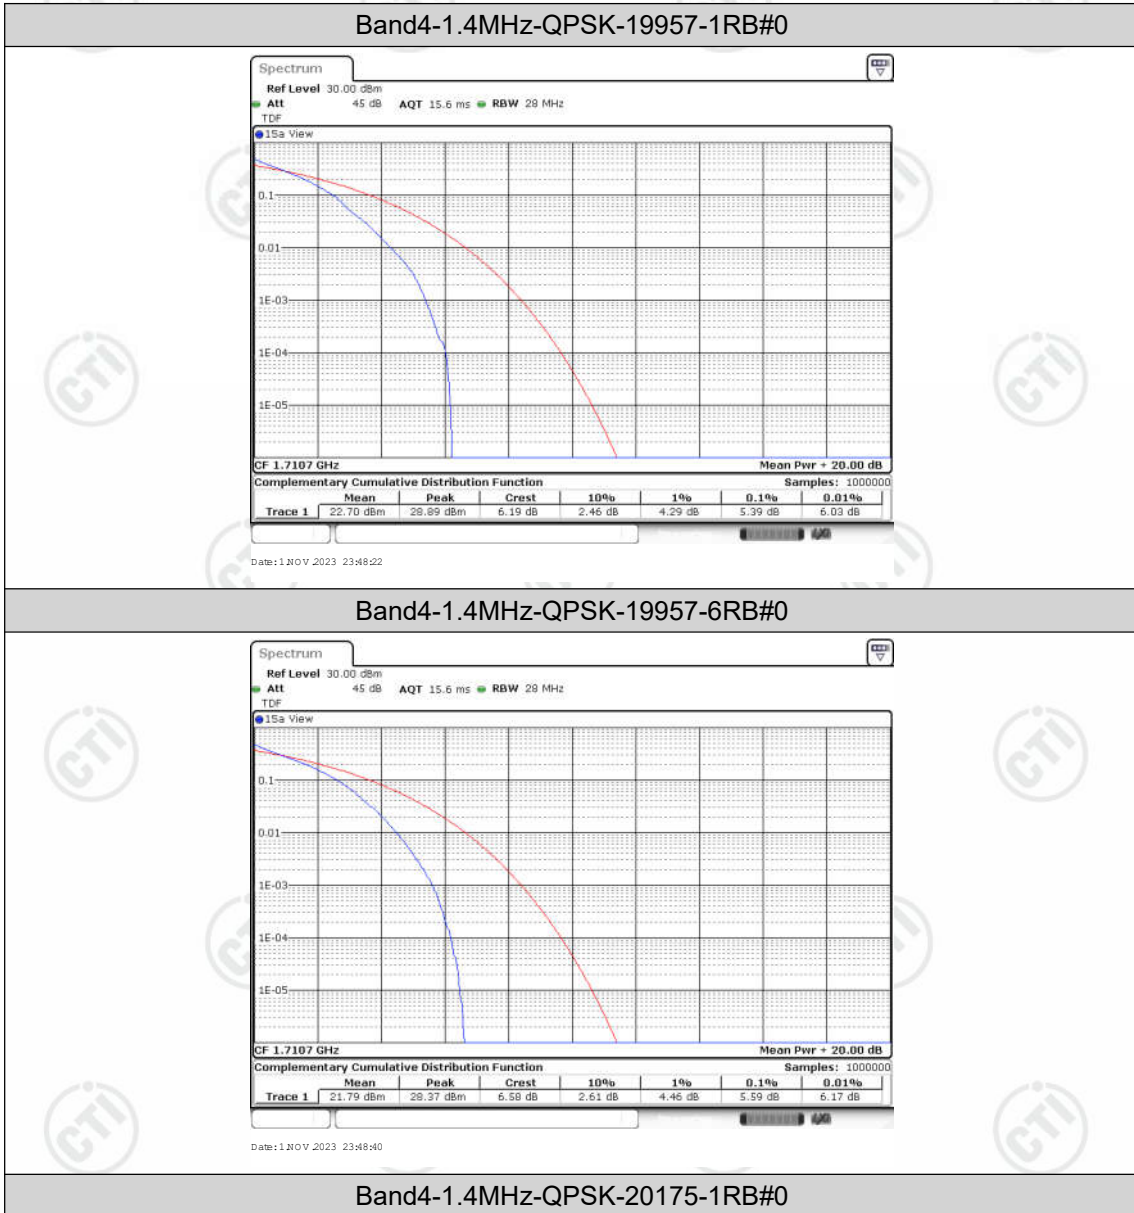

Test Graphs