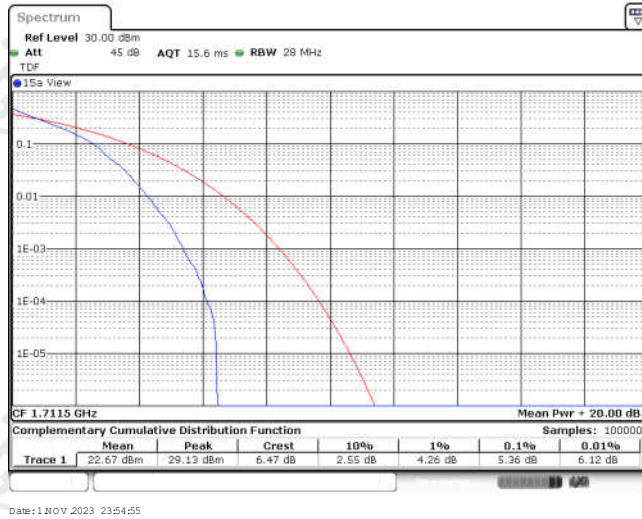

Band4-3MHz-QPSK-19965-1RB#0