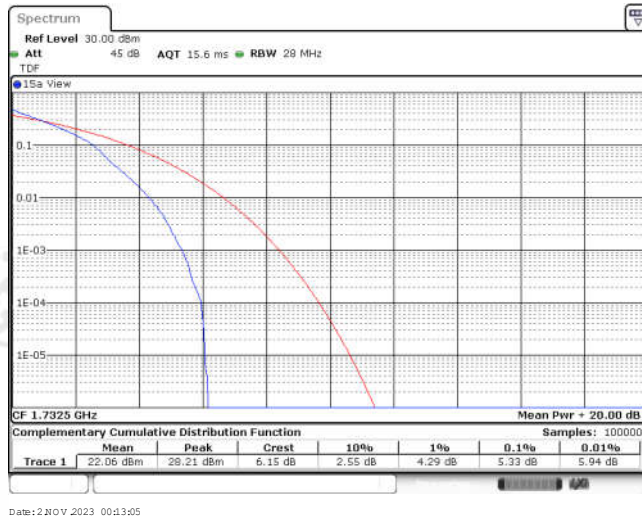

Band4-15MHz-QPSK-20175-1RB#0