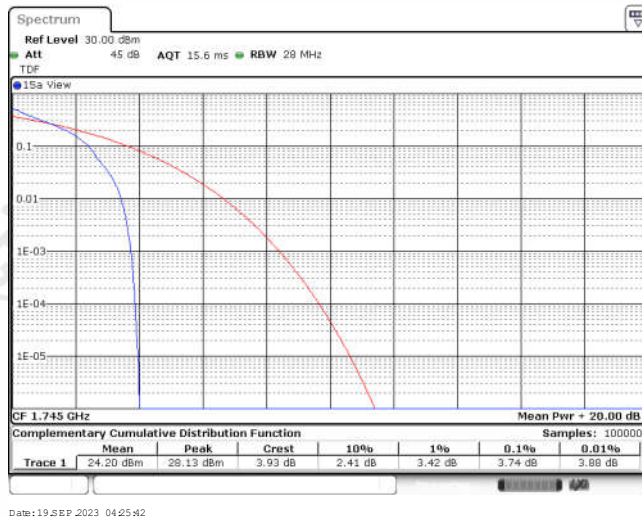

Band4-20MHz-QPSK-20300-1RB#0