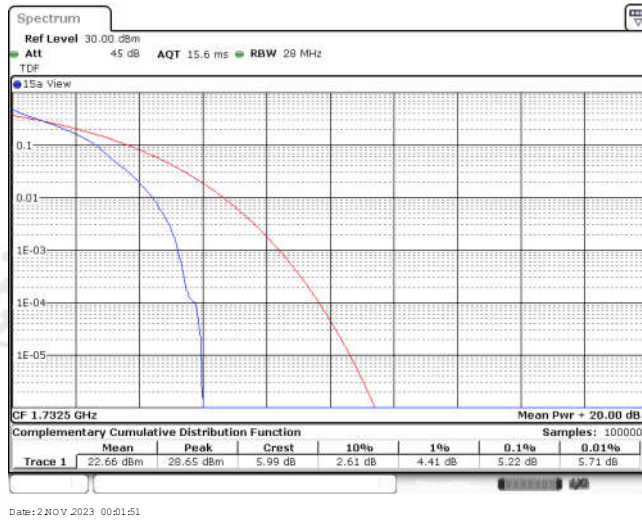

Band4-5MHz-QPSK-20175-1RB#0