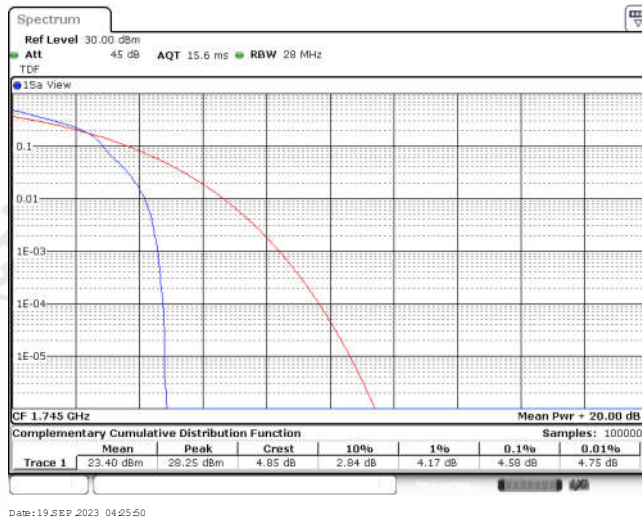

Band4-20MHz-16QAM-20300-1RB#0