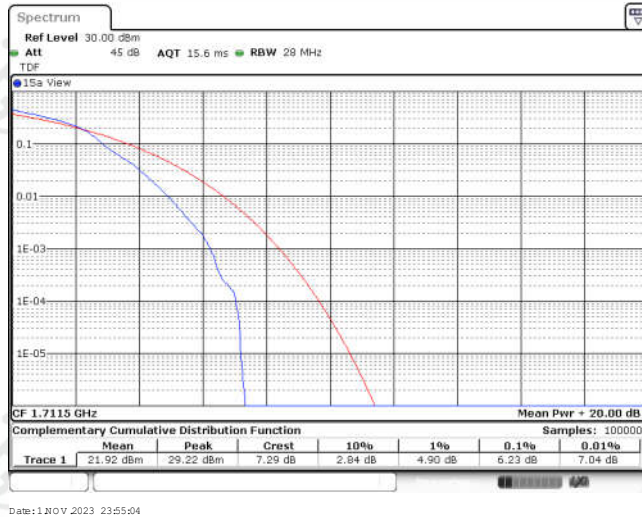

Band4-3MHz-16QAM-19965-1RB#0