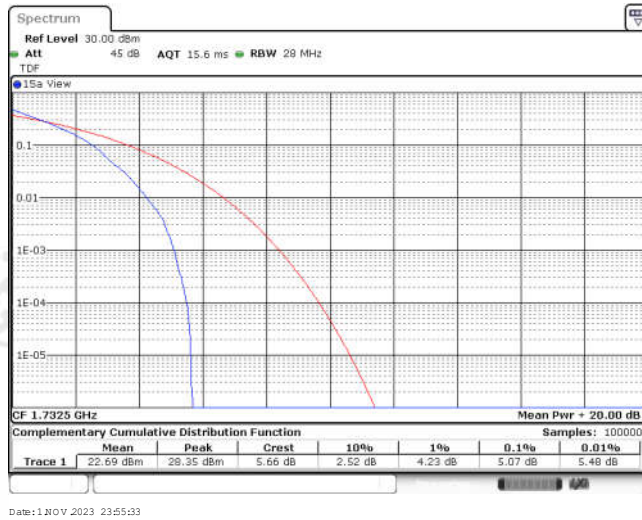

Band4-3MHz-QPSK-20175-1RB#0