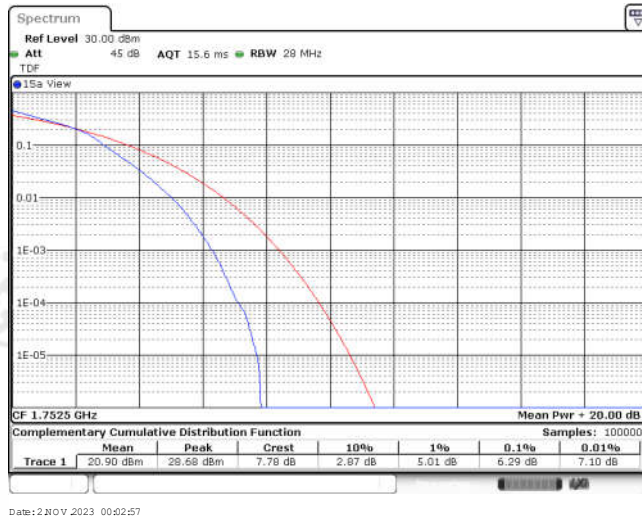

Band4-5MHz-16QAM-20375-25RB#0