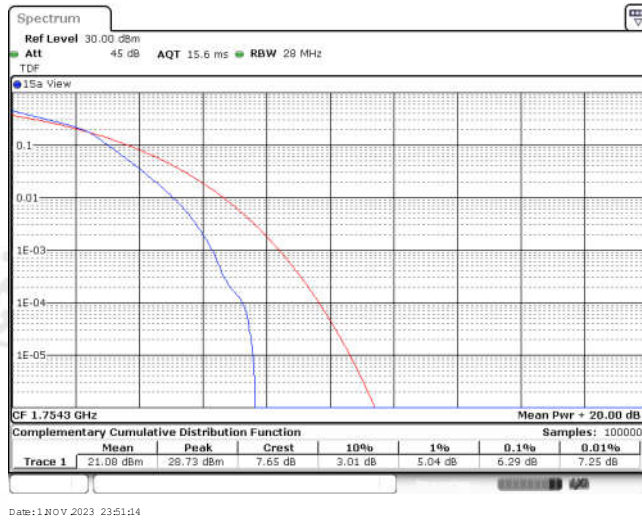

Band4-1.4MHz-16QAM-20393-6RB#0