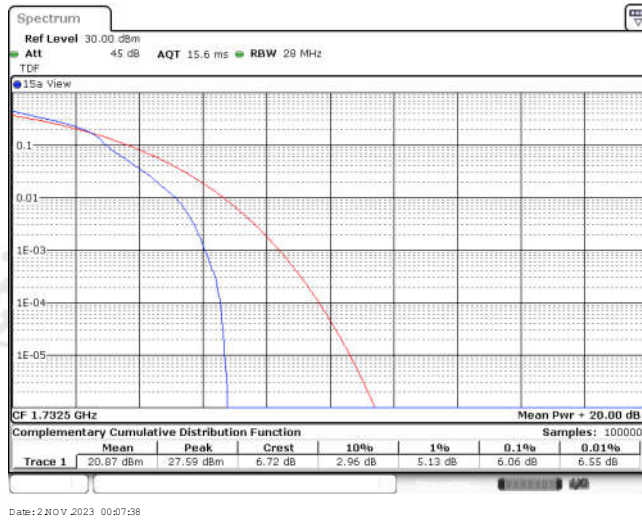

Band4-10MHz-16QAM-20175-1RB#0