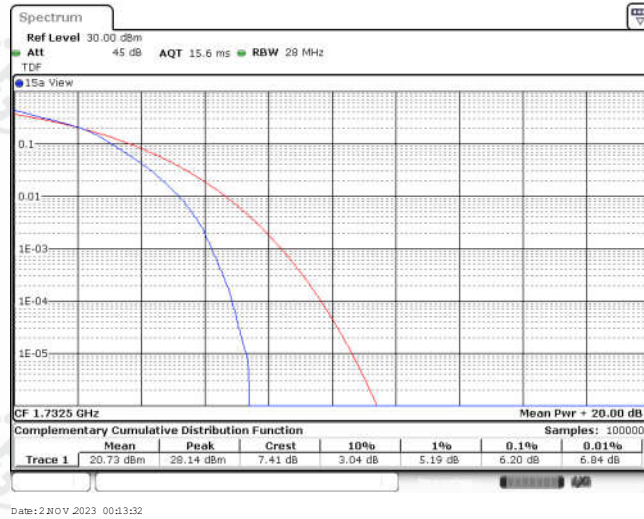

Band4-15MHz-16QAM-20175-75RB#0