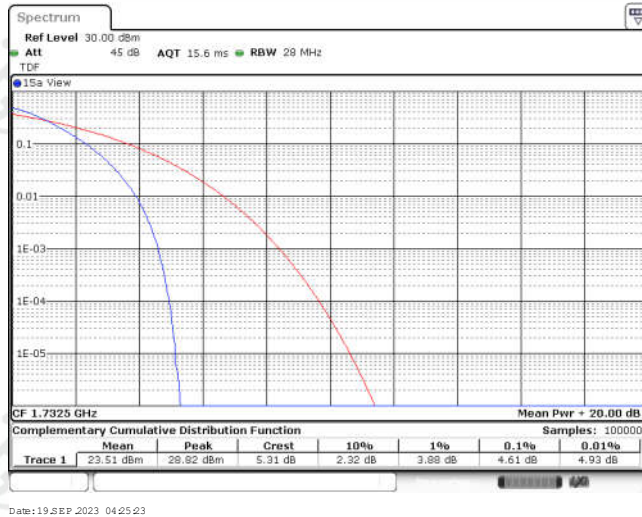

Band4-20MHz-QPSK-20175-100RB#0