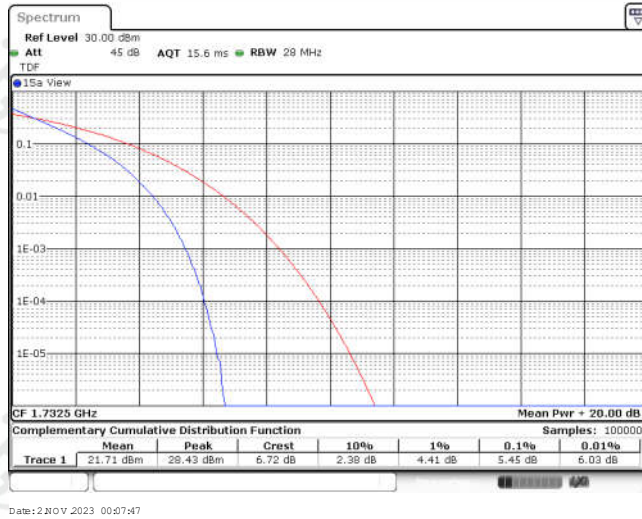

Band4-10MHz-QPSK-20175-50RB#0