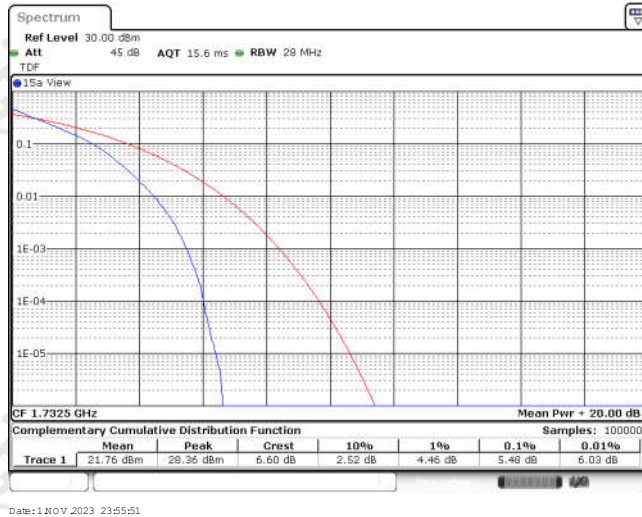

Band4-3MHz-QPSK-20175-15RB#0