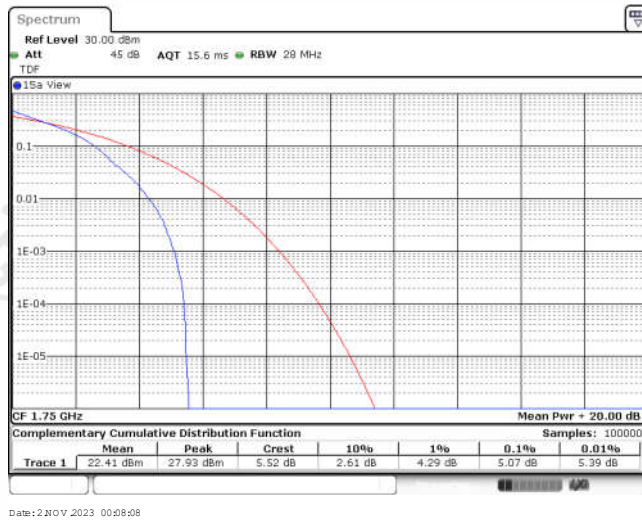

Band4-10MHz-QPSK-20350-1RB#0