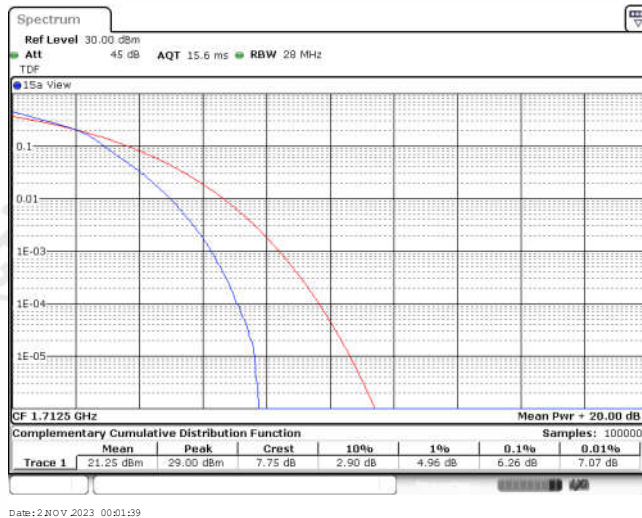

Band4-5MHz-16QAM-19975-25RB#0