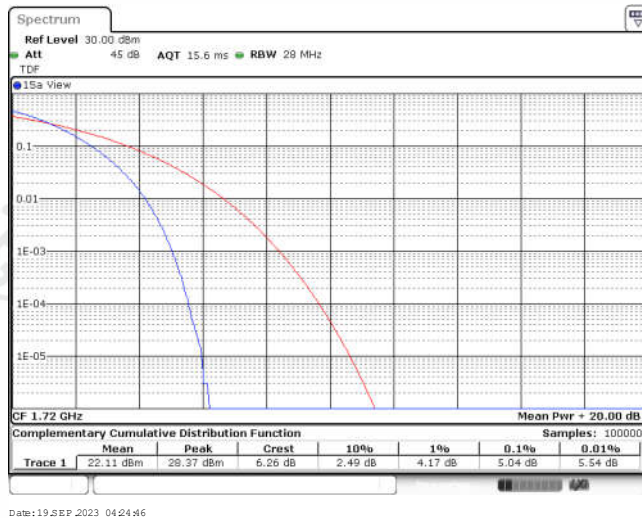

Band4-20MHz-QPSK-20050-100RB#0