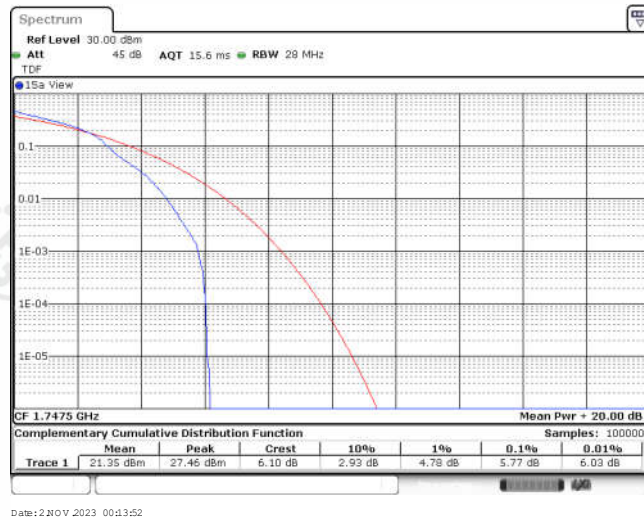

Band4-15MHz-16QAM-20325-1RB#0