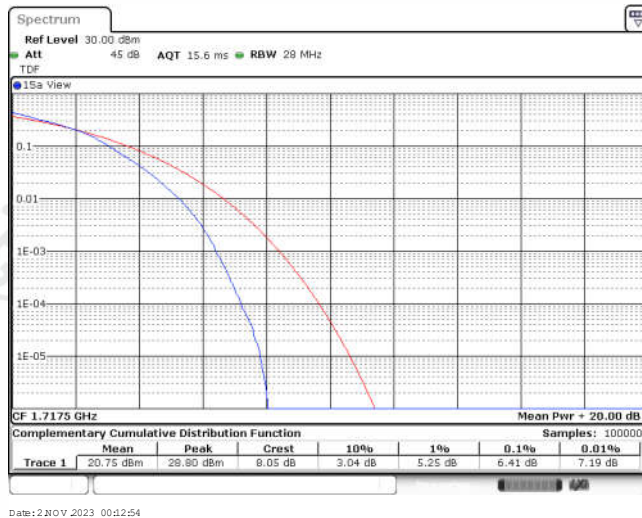

Band4-15MHz-16QAM-20025-75RB#0