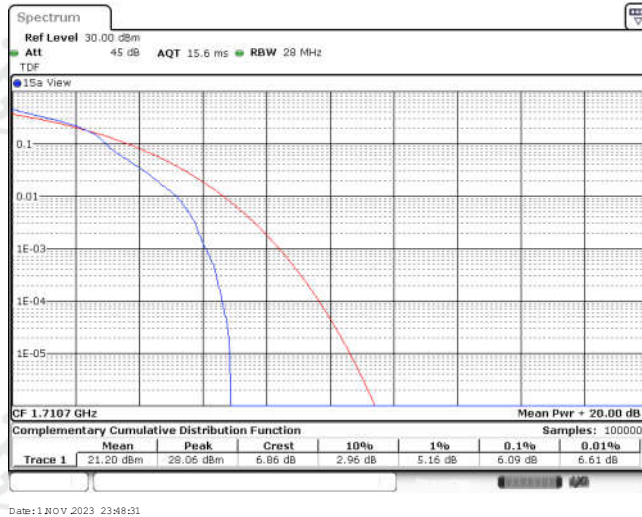

Test Graphs

Band4-1.4MHz-QPSK-20175-6RB#0

Band4-1.4MHz-QPSK-20393-1RB#0

Band4-1.4MHz-QPSK-20393-6RB#0

Band4-1.4MHz-16QAM-19957-1RB#0

Band4-1.4MHz-16QAM-19957-6RB#0

Band4-1.4MHz-16QAM-20175-1RB#0

Band4-1.4MHz-16QAM-20175-6RB#0