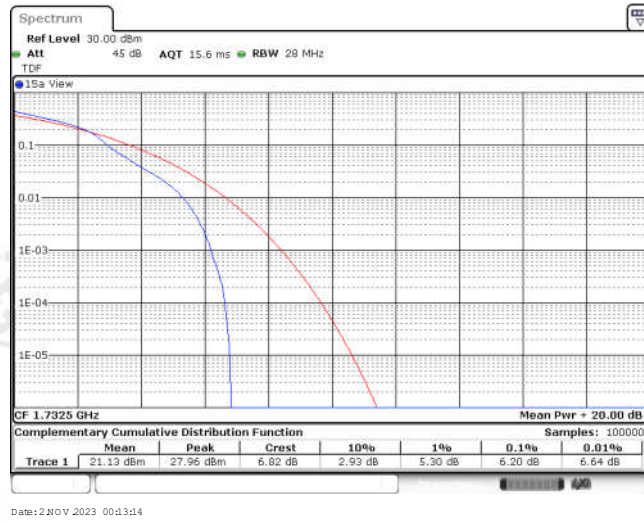

Band4-15MHz-16QAM-20175-1RB#0