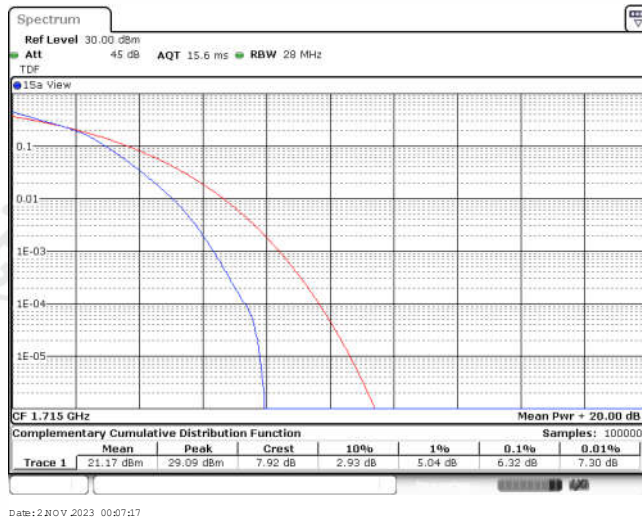

Band4-10MHz-16QAM-20000-50RB#0