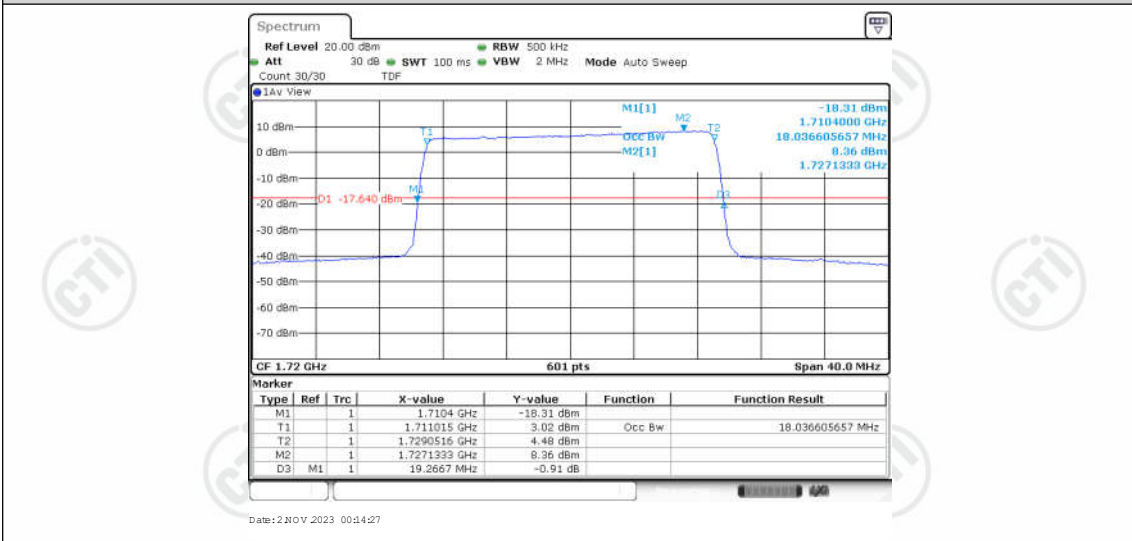

Band4-20MHz-QPSK-20050-100RB#0-18.037