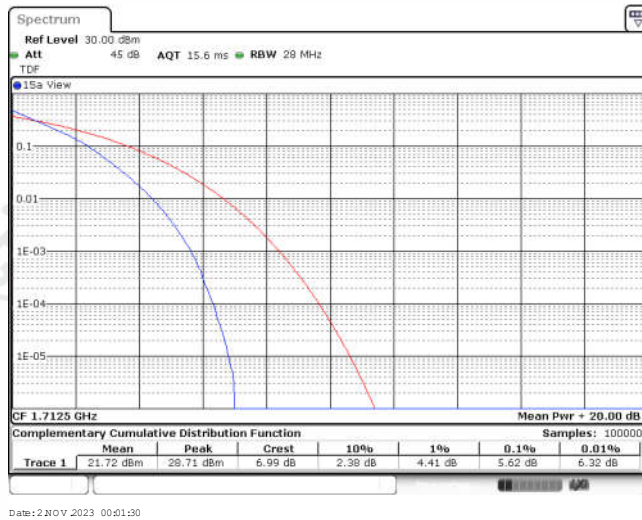

Band4-5MHz-QPSK-19975-25RB#0