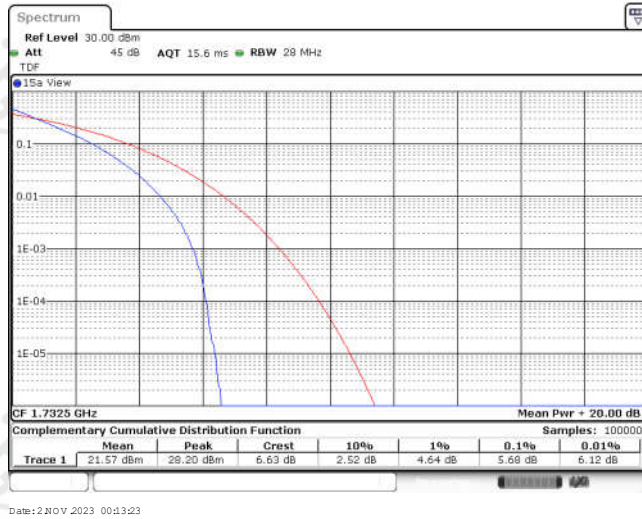

Band4-15MHz-QPSK-20175-75RB#0