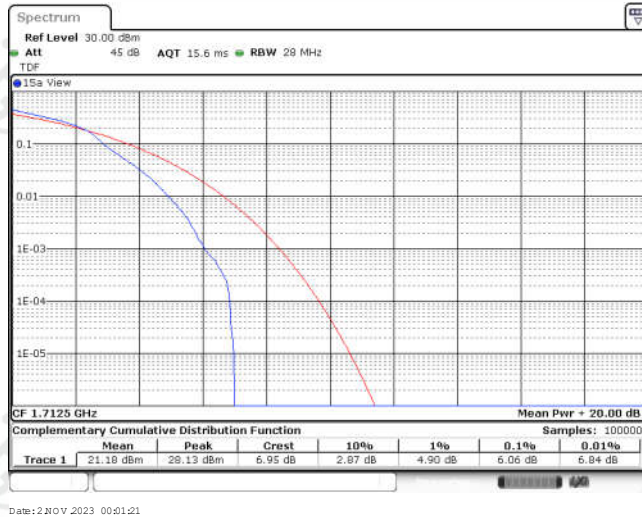

Band4-5MHz-16QAM-19975-1RB#0