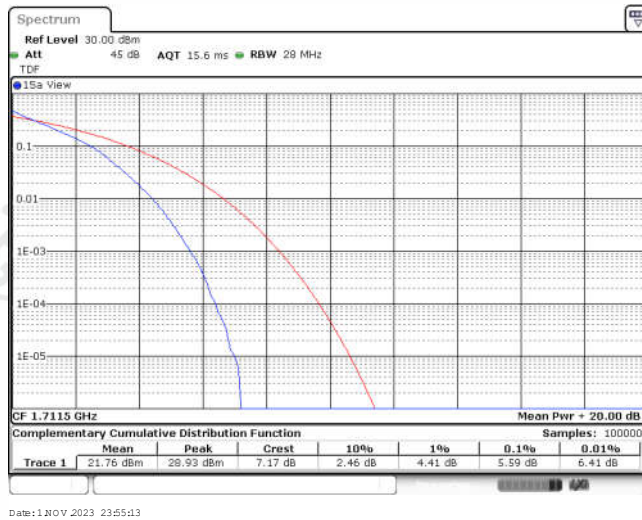

Band4-3MHz-QPSK-19965-15RB#0