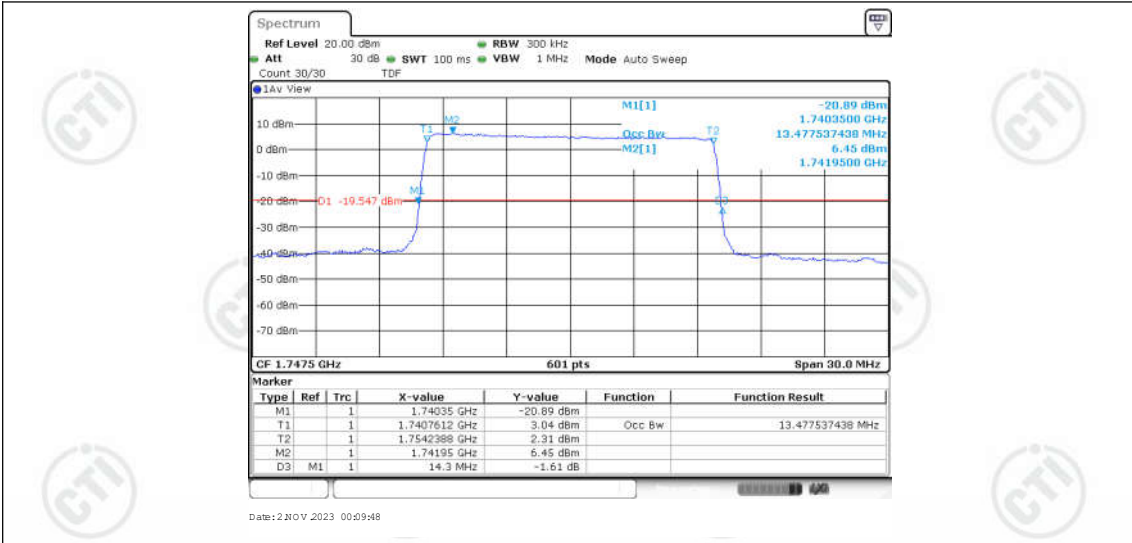

Band4-15MHz-16QAM-20325-75RB#0-13.478