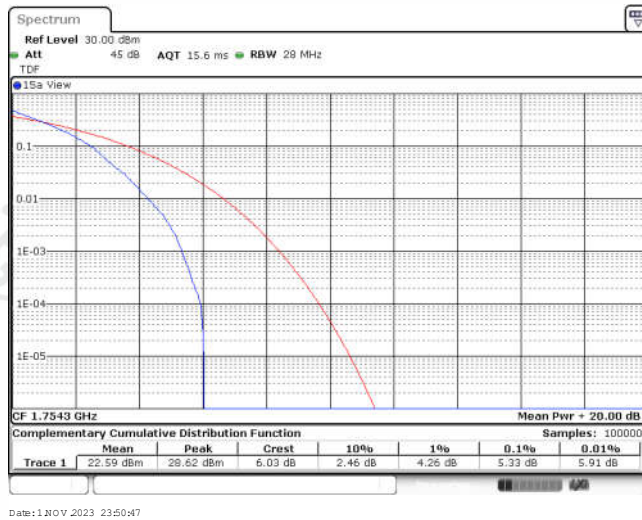

Test Graphs

Band4-1.4MHz-QPSK-20175-6RB#0

Band4-1.4MHz-QPSK-20393-1RB#0

Band4-1.4MHz-QPSK-20393-6RB#0

Band4-1.4MHz-16QAM-19957-1RB#0

Band4-1.4MHz-16QAM-19957-6RB#0

Band4-1.4MHz-16QAM-20175-1RB#0

Band4-1.4MHz-16QAM-20175-6RB#0