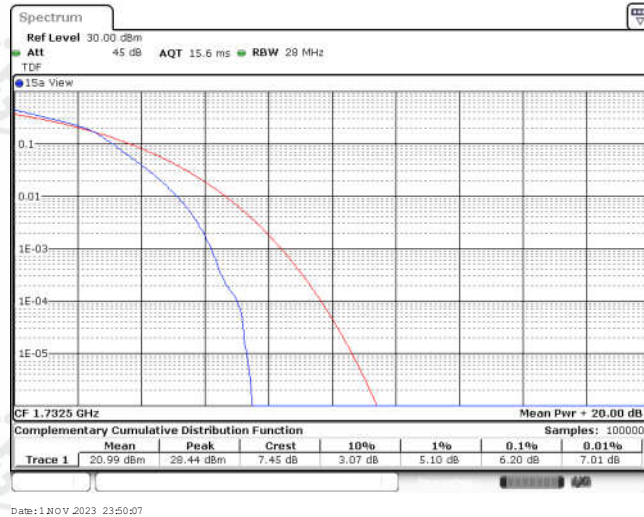

Test Graphs

Band4-1.4MHz-QPSK-20175-6RB#0

Band4-1.4MHz-QPSK-20393-1RB#0

Band4-1.4MHz-QPSK-20393-6RB#0

Band4-1.4MHz-16QAM-19957-1RB#0

Band4-1.4MHz-16QAM-19957-6RB#0

Band4-1.4MHz-16QAM-20175-1RB#0

Band4-1.4MHz-16QAM-20175-6RB#0