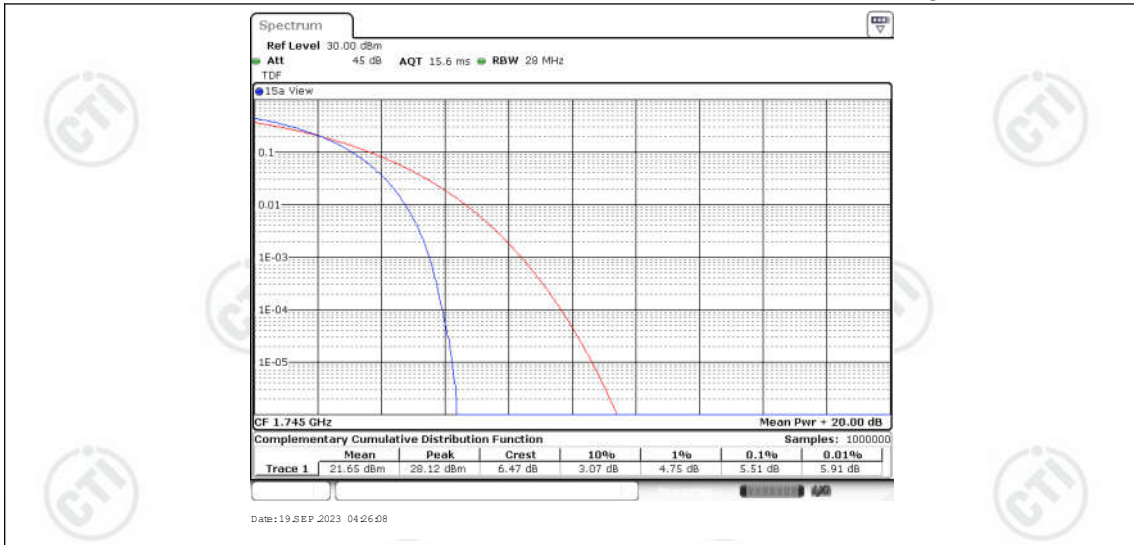

Band4-20MHz-16QAM-20300-100RB#0