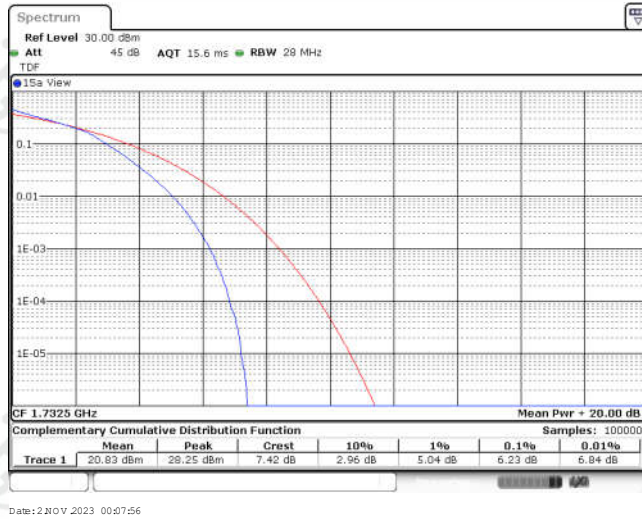

Band4-10MHz-16QAM-20175-50RB#0