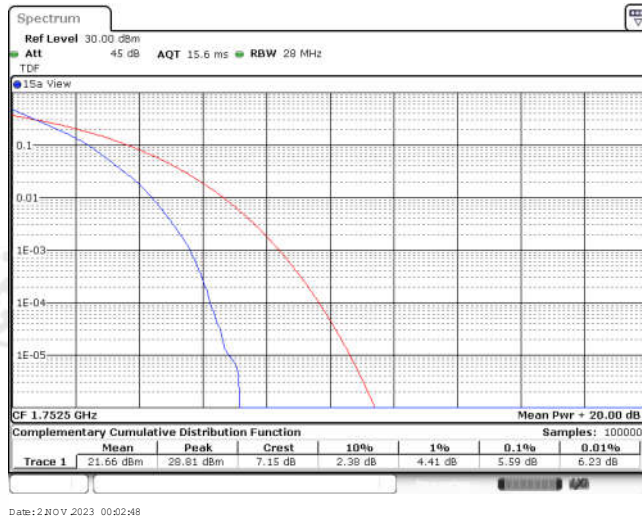

Band4-5MHz-QPSK-20375-25RB#0