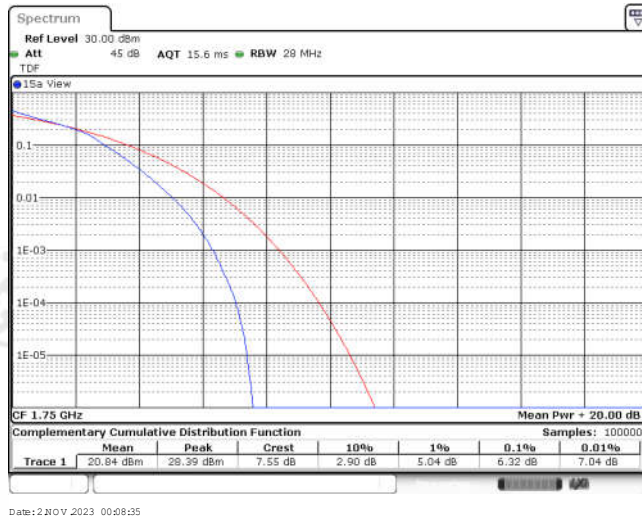

Band4-10MHz-16QAM-20350-50RB#0