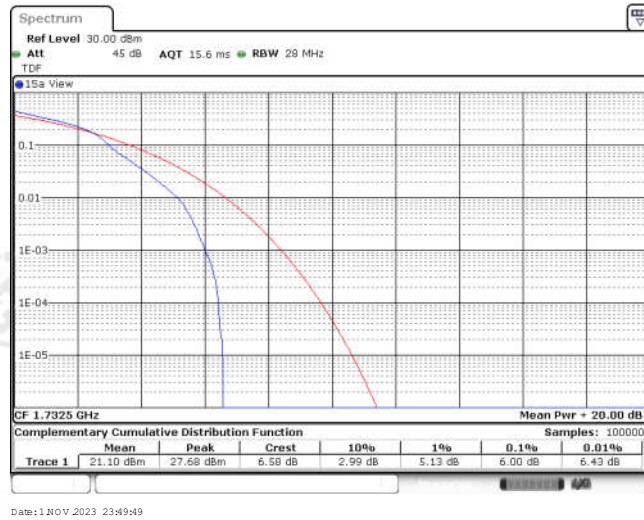

Test Graphs

Band4-1.4MHz-QPSK-20175-6RB#0

Band4-1.4MHz-QPSK-20393-1RB#0

Band4-1.4MHz-QPSK-20393-6RB#0

Band4-1.4MHz-16QAM-19957-1RB#0

Band4-1.4MHz-16QAM-19957-6RB#0

Band4-1.4MHz-16QAM-20175-1RB#0

Band4-1.4MHz-16QAM-20175-6RB#0