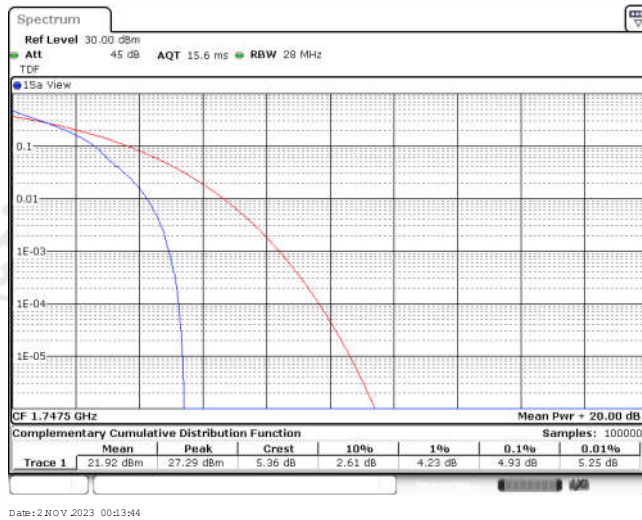

Band4-15MHz-QPSK-20325-1RB#0