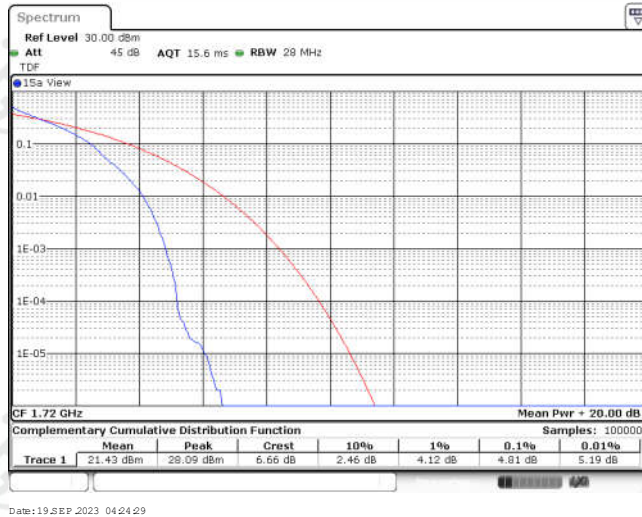

Band4-15MHz-16QAM-20175-1RB#0

Band4-15MHz-16QAM-20175-75RB#0

Band4-15MHz-16QAM-20325-1RB#0

Band4-15MHz-16QAM-20325-75RB#0

Band4-20MHz-QPSK-20050-1RB#0

Band4-20MHz-QPSK-20050-100RB#0

Band4-20MHz-QPSK-20175-1RB#0