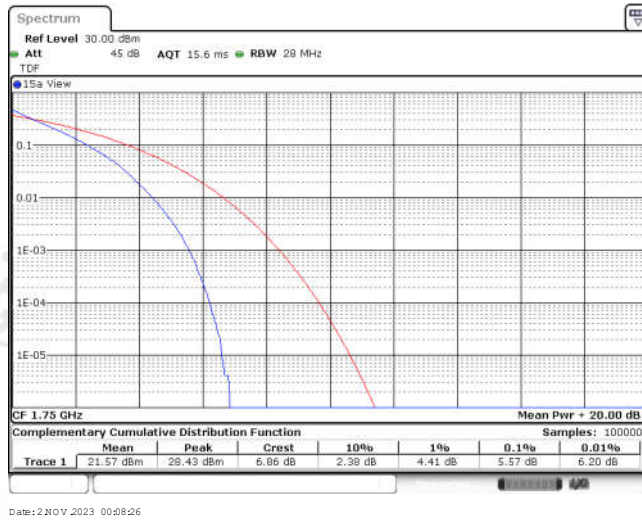

Band4-10MHz-QPSK-20350-50RB#0