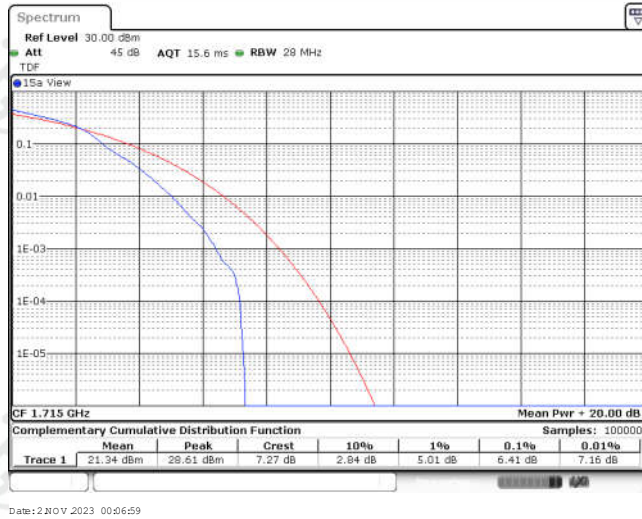

Band4-10MHz-16QAM-20000-1RB#0