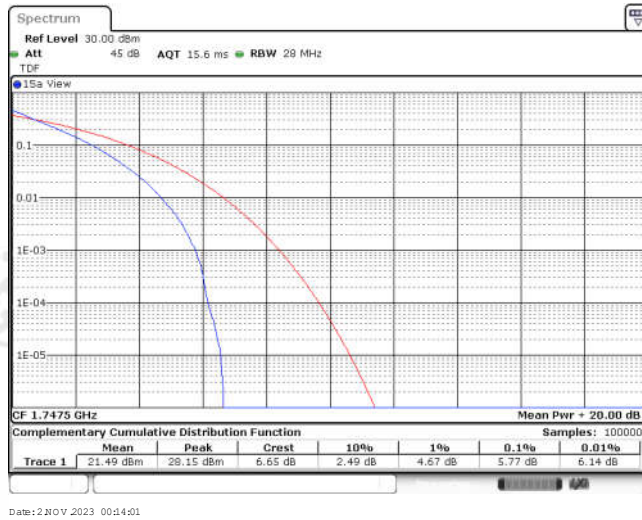

Band4-15MHz-QPSK-20325-75RB#0