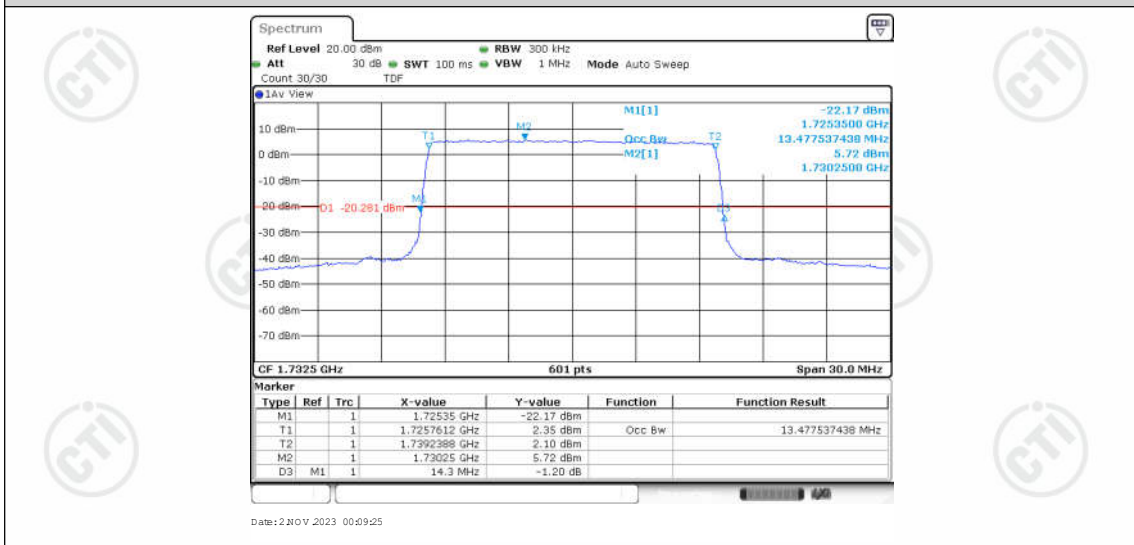

Band4-15MHz-16QAM-20175-75RB#0-13.478