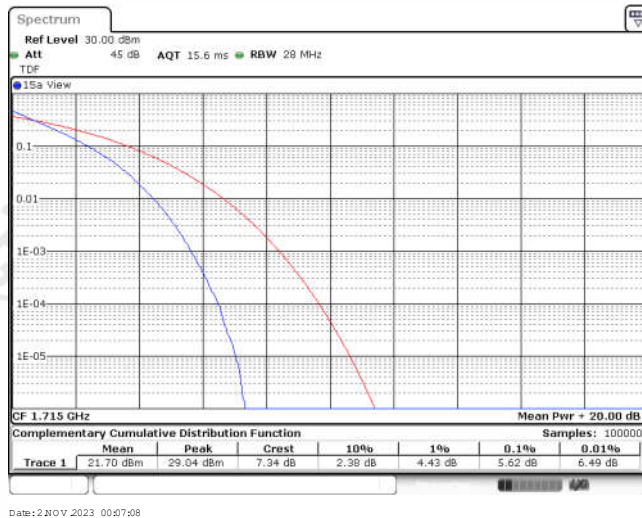

Band4-10MHz-QPSK-20000-50RB#0