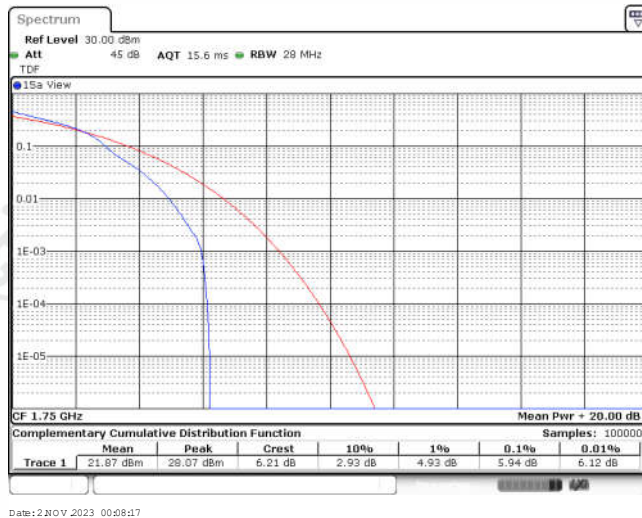

Band4-10MHz-16QAM-20350-1RB#0