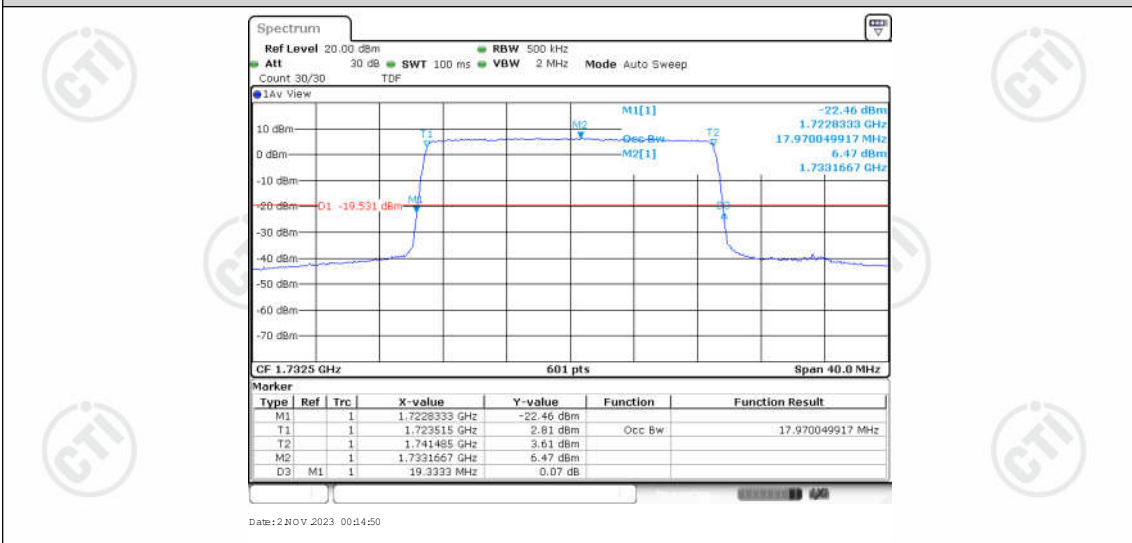

Band4-20MHz-QPSK-20175-100RB#0-17.97

Band4-20MHz-QPSK-20300-100RB#0-18.037