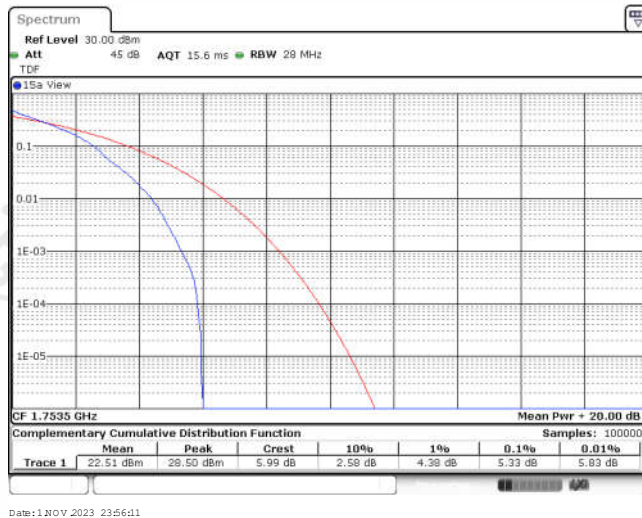

Band4-3MHz-QPSK-20385-1RB#0