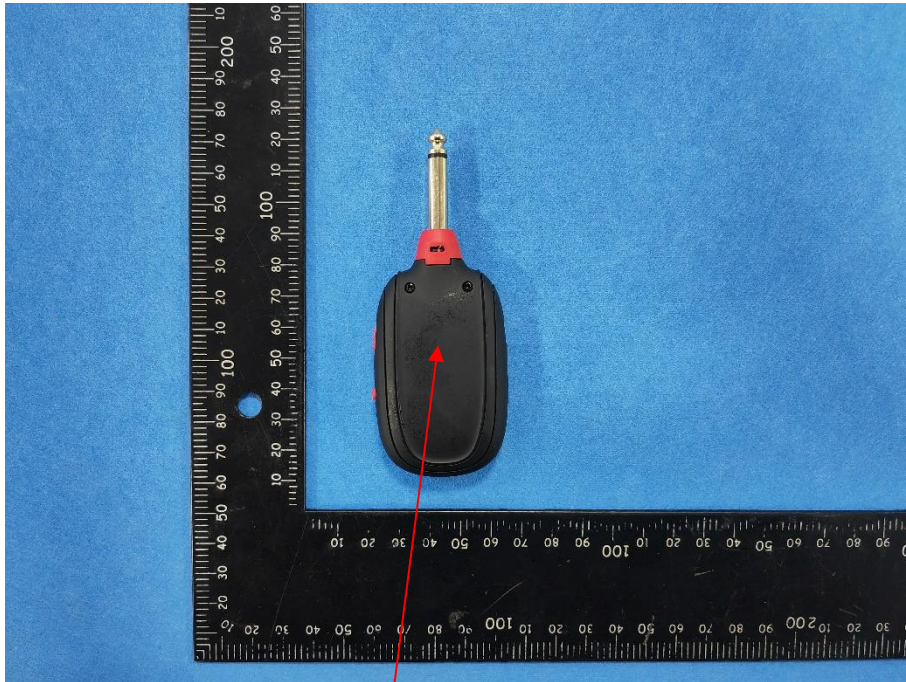

Label

FC CE Wireless guitar system
Model: A8
FCC ID: 2BBZH-A8
IC: 30893-A8