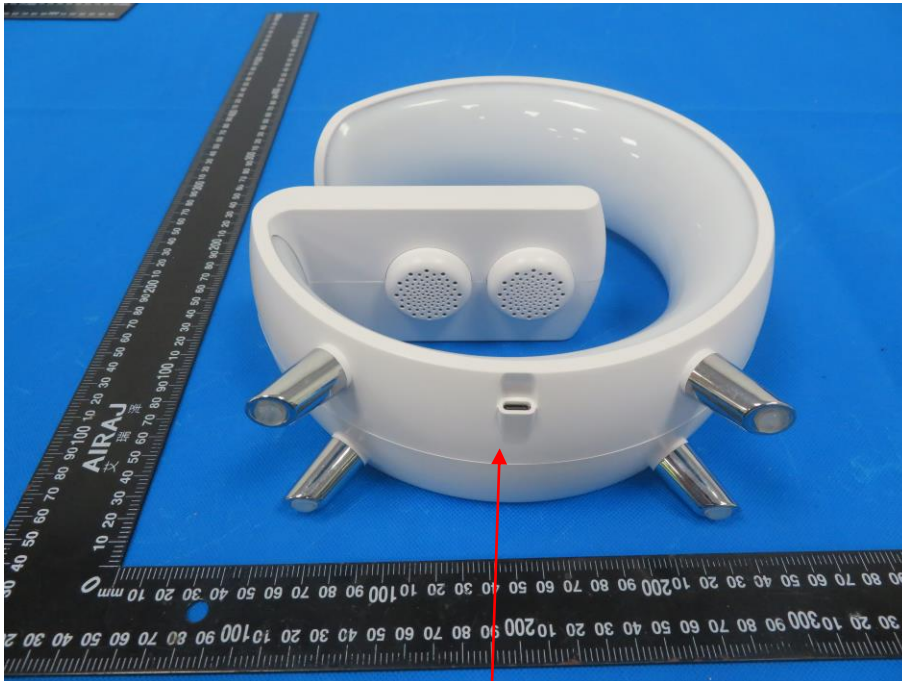

Label & label location

10mm*20mm

Smart colorful light Bluetooth audio
FCC ID:2BBZDBL-G01