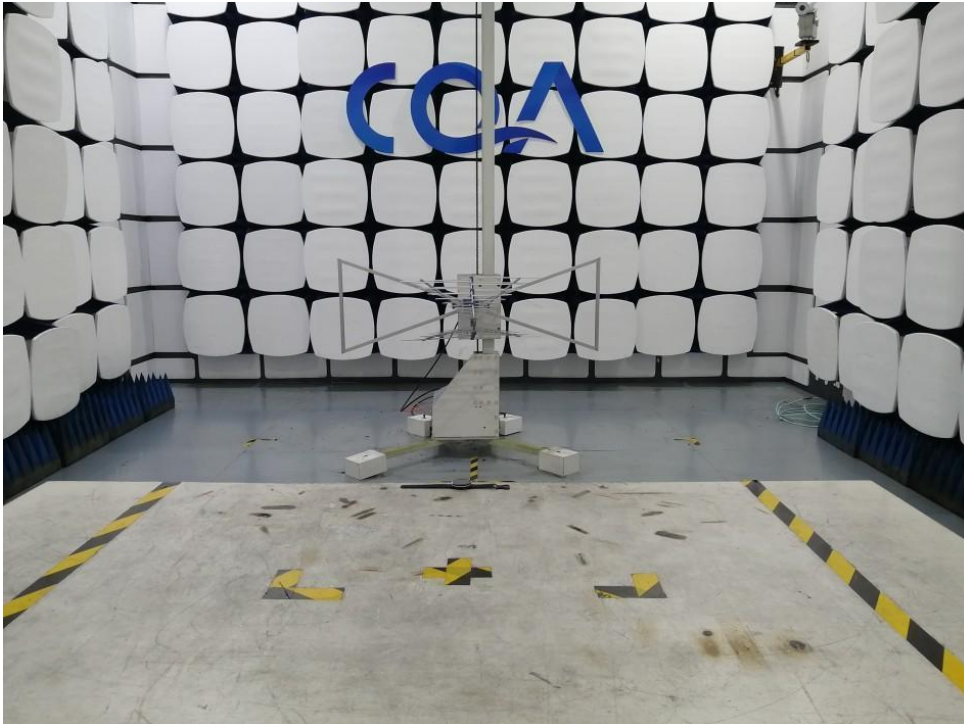

# 1 Photographs - EUT Test Setup

## 1.1 Radiated Spurious Emission

9kHz~30MHz:

30MHz~1GHz:

Above 1GHz: