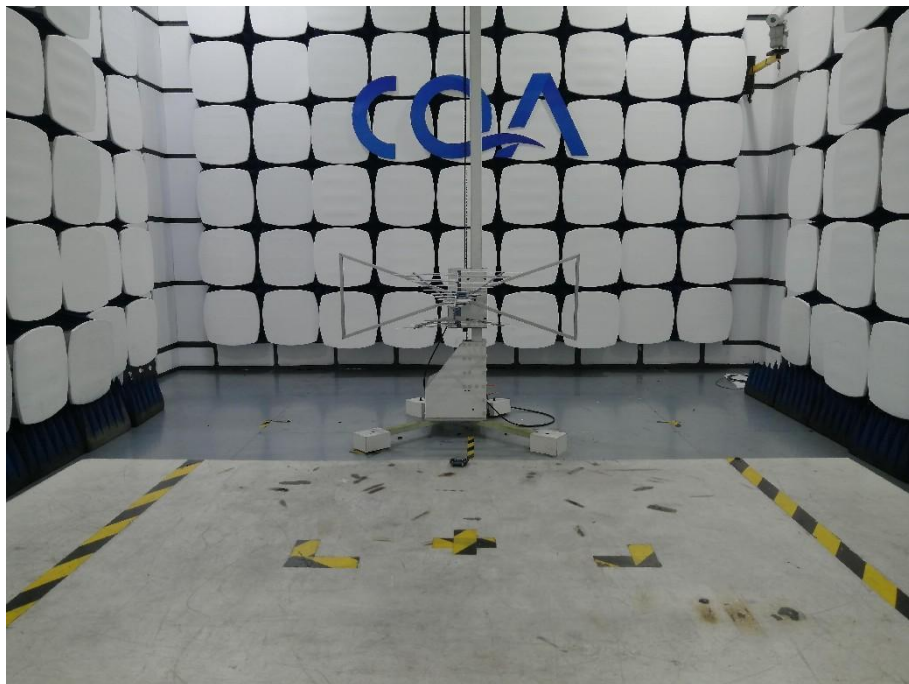

## Setup photos

### 1 Photographs - EUT Test Setup

#### 1.1 Radiated Spurious Emission

9kHz~30MHz:

30MHz~1GHz:

Above 1GHz: