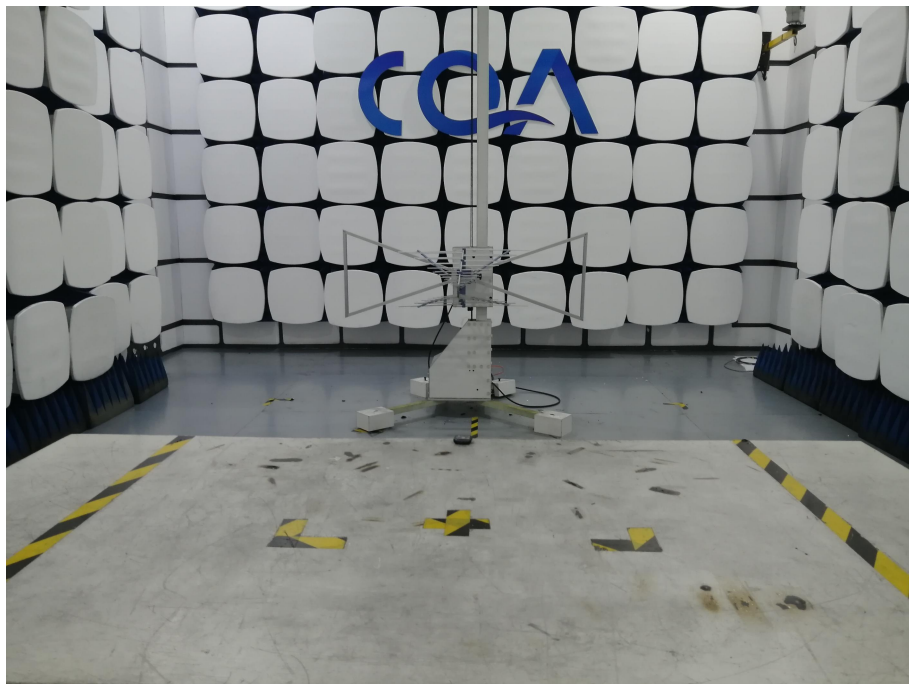

Setup photos

1 Photographs - EUT Test Setup

1.1 Radiated Spurious Emission

9kHz~30MHz:

30MHz~1GHz:

Above 1GHz:

1.2 Conducted Emissions Test Setup