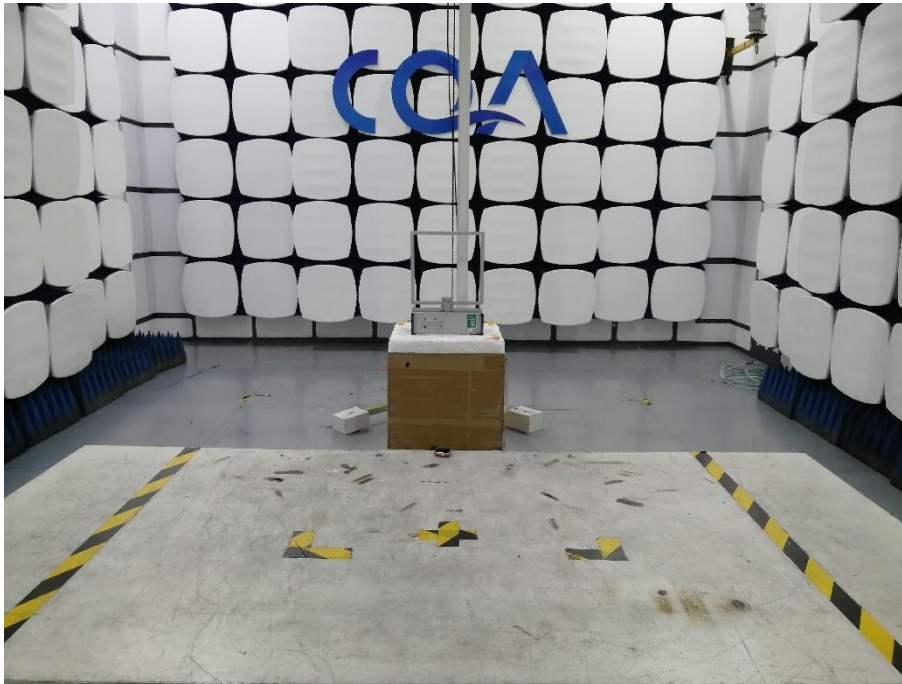

Setup photos

1 Photographs - EUT Test Setup

1.1 Radiated Spurious Emission

9kHz~30MHz:

30MHz~1GHz:

Above 1GHz:

1.2 Conducted Emissions Test Setup