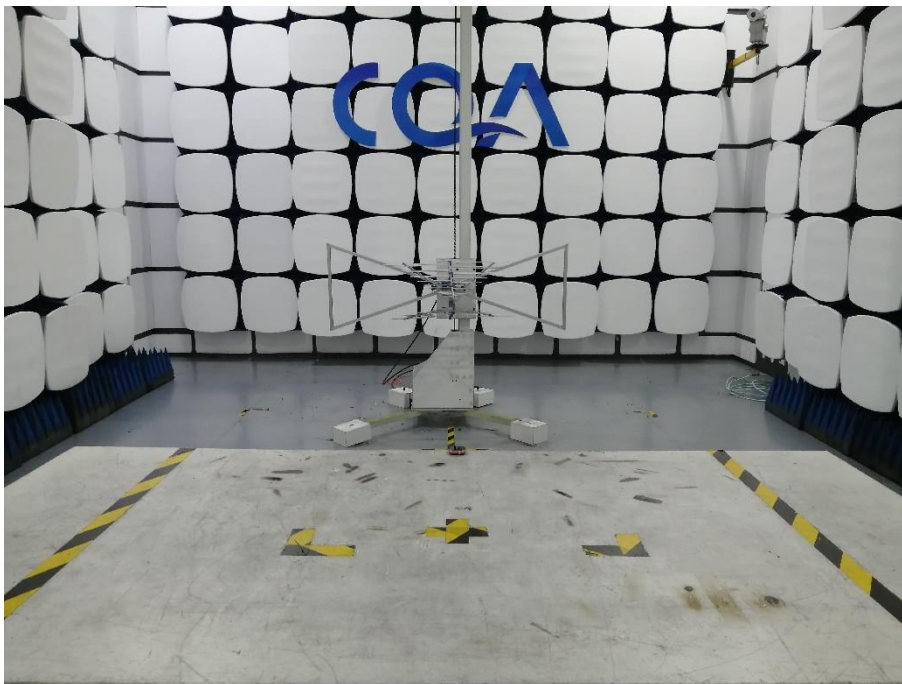

Setup photos

1 Photographs - EUT Test Setup

1.1 Radiated Spurious Emission

9kHz~30MHz:

30MHz~1GHz:

Above 1GHz:

1.2 Conducted Emissions Test Setup