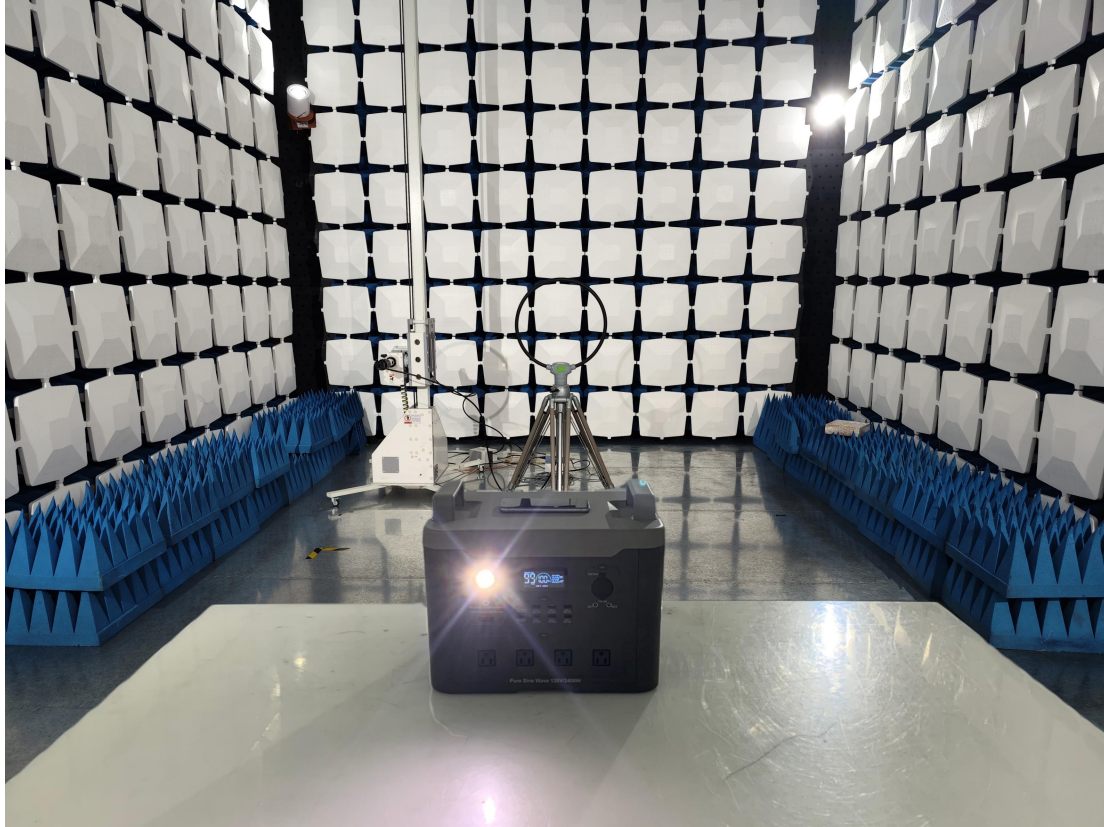

Blow 1GHz for radiated emission test setup

Conducted emission test setup