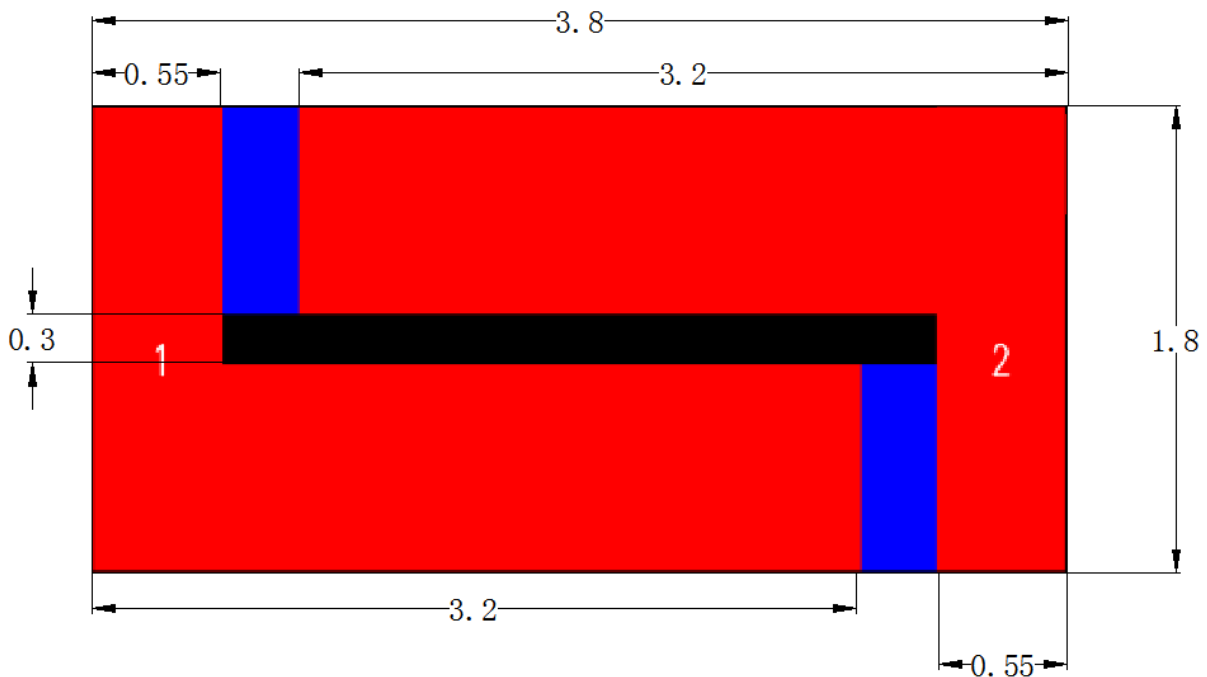

Antenna Test Report

Brand: JSY

Model:v1

1. Antenna type:

Printed Antenna

2. Antenna repeatedly segment:

2400~2438MHz

3. Antenna shape size