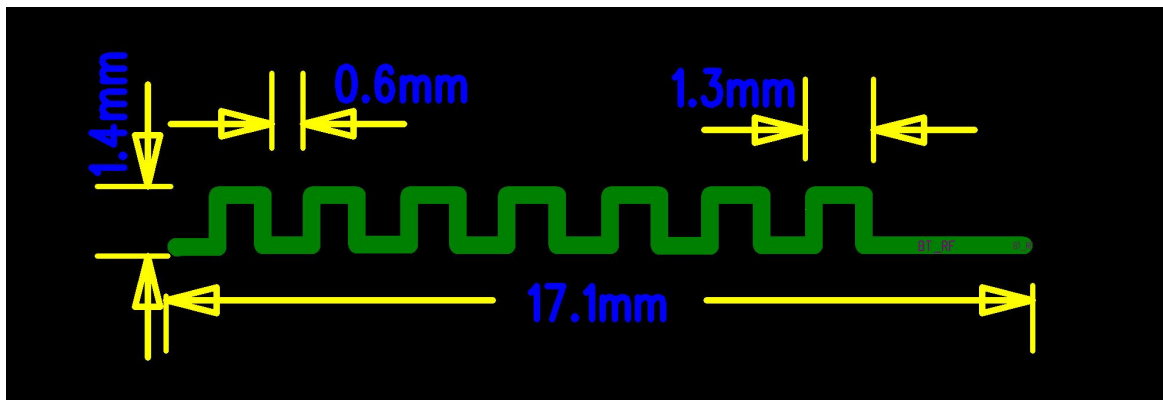

## Inverted F Antenna Specification

### Summary

| ITEM                 | ANT SPEC                |         |         |          |         |         |
|----------------------|-------------------------|---------|---------|----------|---------|---------|
| Model Name           | 2.4G ANT                |         |         |          |         |         |
| Center Frequency     | Horizontal              |         |         | Vertical |         |         |
|                      | 2400MHz                 | 2400MHz | 2500MHz | 2400MHz  | 2400MHz | 2500MHz |
|                      | -1.26                   | -0.76   | -0.58   | -5.25    | -2.46   | -1.86   |
| MAX. Gain            | -0.58dB                 |         |         |          |         |         |
| Polarization         | Horizontal and Vertical |         |         |          |         |         |
| Azimuth Beam Pattern | Omni-directional        |         |         |          |         |         |
| Impedance            | 50 Ohm                  |         |         |          |         |         |
| Antenna Length       | 38.20mm                 |         |         |          |         |         |

### Antenna Photo & Length (mm)

Horizontal: 2400 MHz 2450 MHz 2500 MHz

Power (dBm)

Max: 0 Min: -40 Scale: 5/div

| Frequency<br>(MHz) | Gain(dB)  |          |          |
|--------------------|-----------|----------|----------|
|                    | Max       | Min      | Avg      |
| 2400               | -1.26174  | -30.0801 | -7.18716 |
| 2450               | -0.765802 | -36.5604 | -7.48023 |
| 2500               | -0.585582 | -22.0315 | -6.59127 |