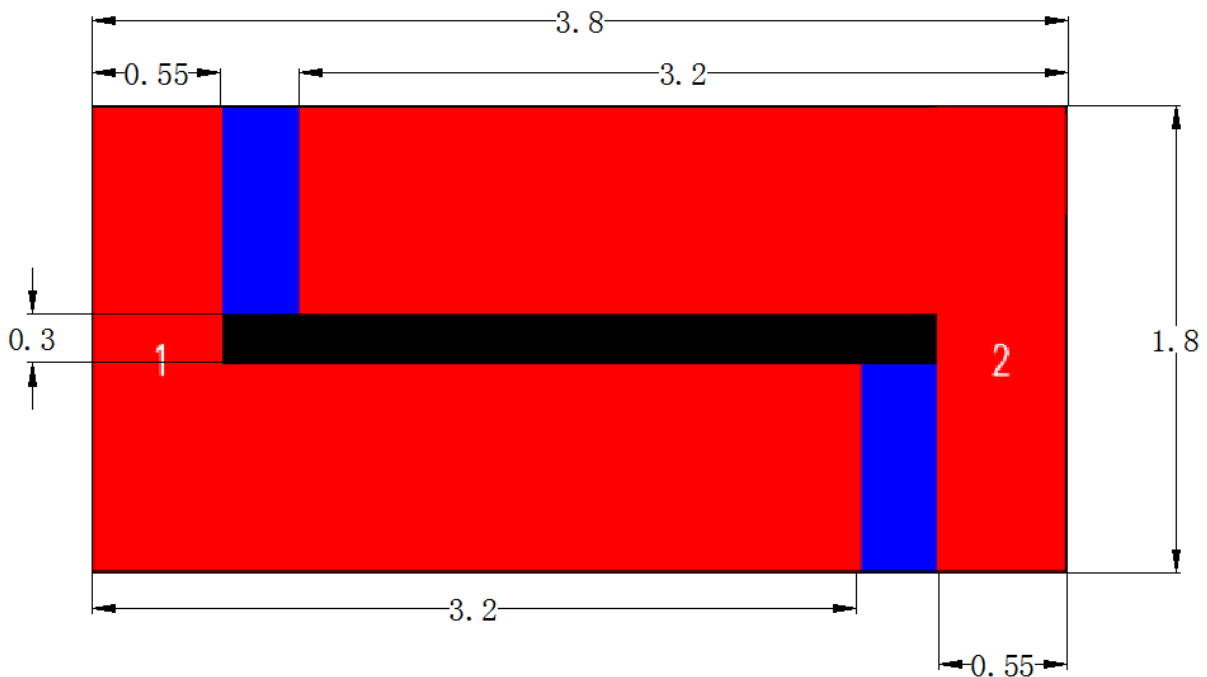

Antenna Test Report

Brand: JSY

Model:v1

1. Antenna type: Dongguan Gen.M Intelligent Technology Co., Ltd

司

No.177, Dongyuan Avenue, Shipai Town, Dongguan City, Guangdong Province China

Printed Antenna

2. Antenna repeatedly segment:

2400~2438MHz

3. Antenna shape size

Test Photo

Test Result (Gain)

| Frequency (MHz) | Max Gain (dBi) |
|-----------------|----------------|
| 2400 | -1.22 |
| 2410 | -0.88 |
| 2420 | -0.85 |
| 2430 | -1.01 |
| 2440 | -1.22 |
| 2450 | -1.43 |
| 2460 | -1.45 |
| 2470 | -1.33 |
| 2480 | -0.97 |
| 2490 | -0.66 |
| 2500 | 0 |

Antenna Pattern