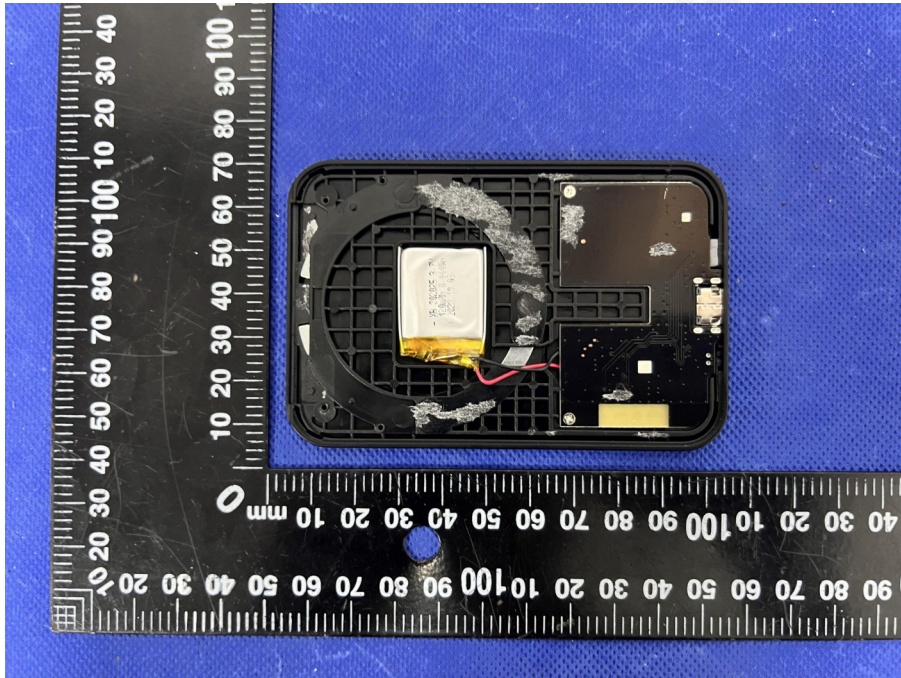

EUT PHOTO(Internal Photos)

Test Mode: CB093

***** END OF REPORT *****