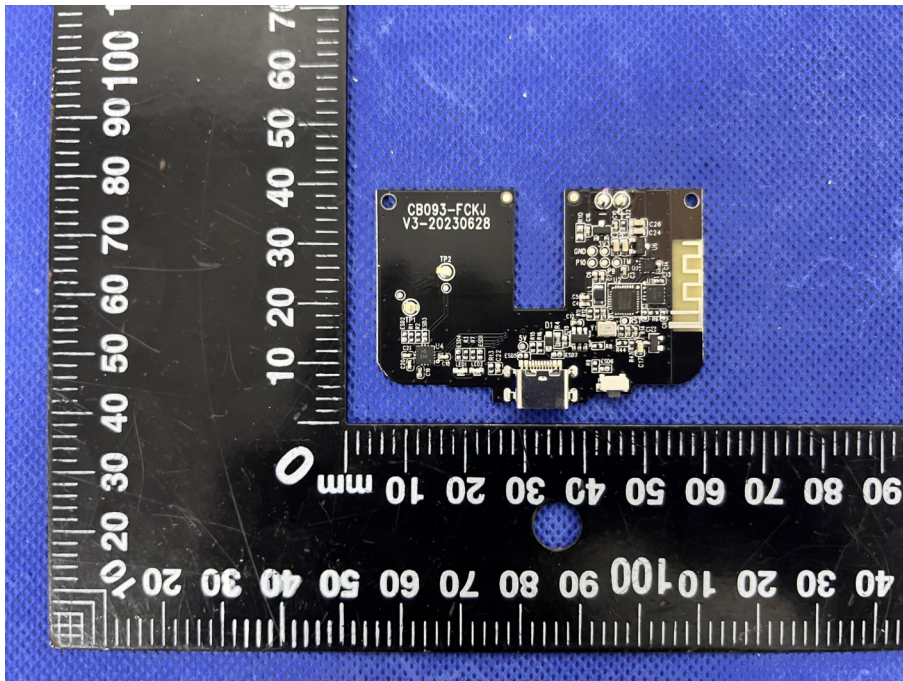

EUT PHOTO(Internal Photos)

Test Mode: CB093

***** END OF REPORT *****