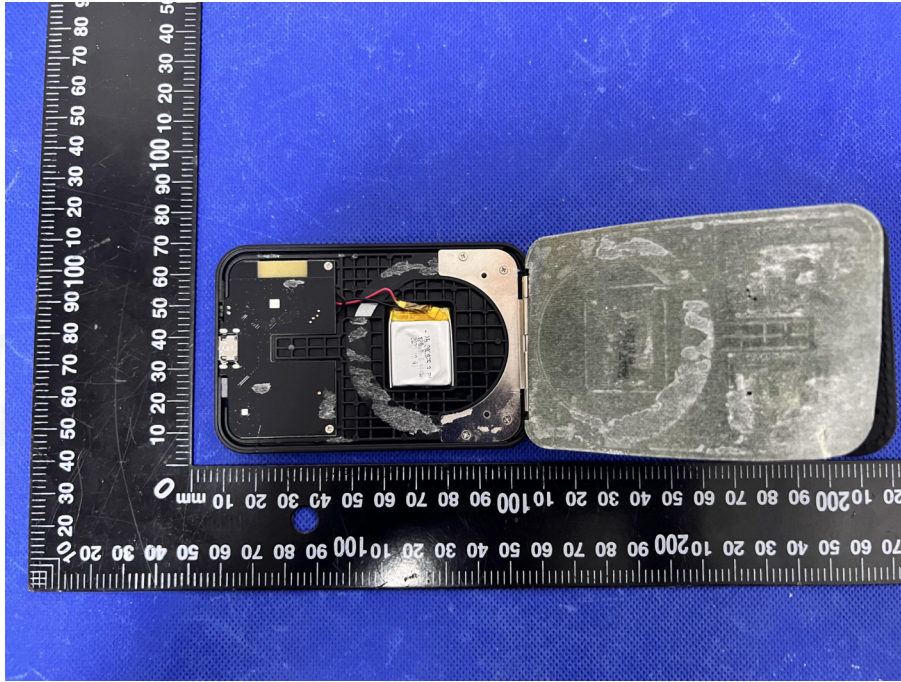

EUT PHOTO(Internal Photos)

Test Mode: CB093

***** END OF REPORT *****