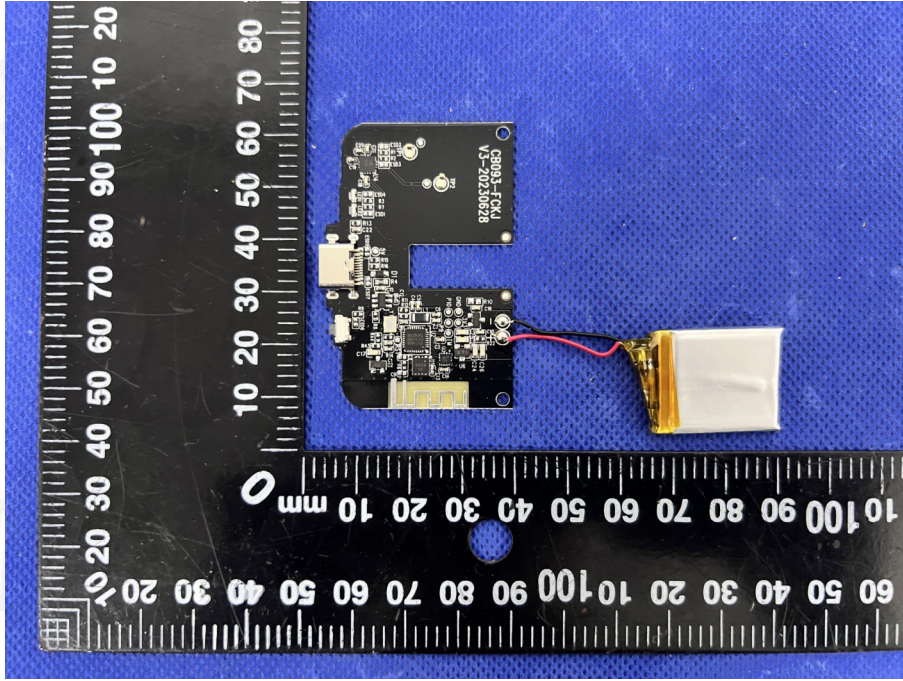

EUT PHOTO(Internal Photos)

Test Mode: CB093

***** END OF REPORT *****