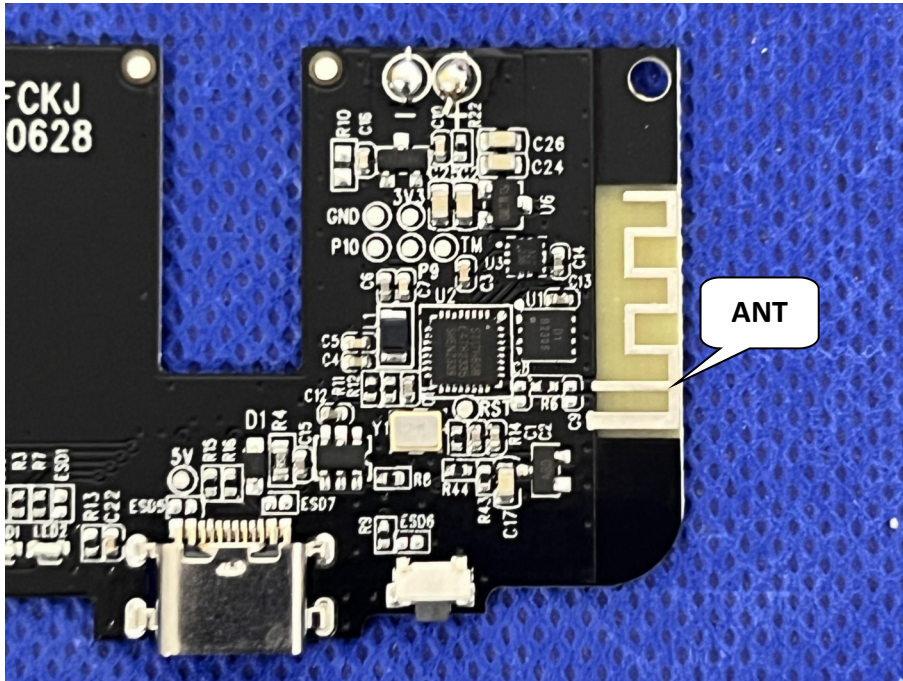

EUT PHOTO(Internal Photos)

Test Mode: CB093

***** END OF REPORT *****