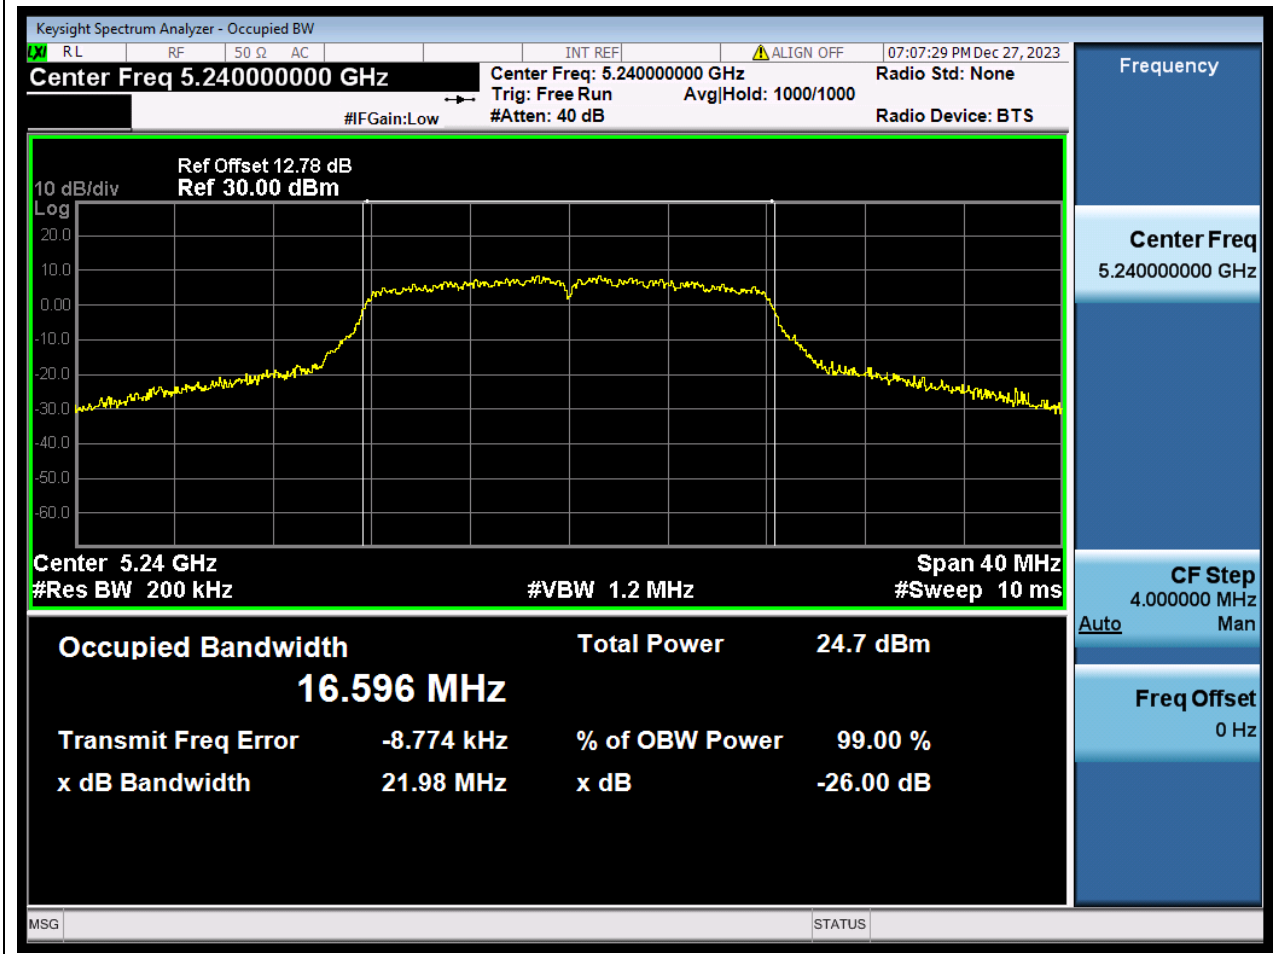

17. 802.11a_20M_U-NII-1_H

17.1. A.2.2-99% Bandwidth(NTNV)

Center Frequency (MHz)	OBW Power (%)	RBW (MHz)	Detector	Limit (MHz)	OBW (MHz)	Verdict
5240	99	0.2	Peak	0	16.596225	N/A