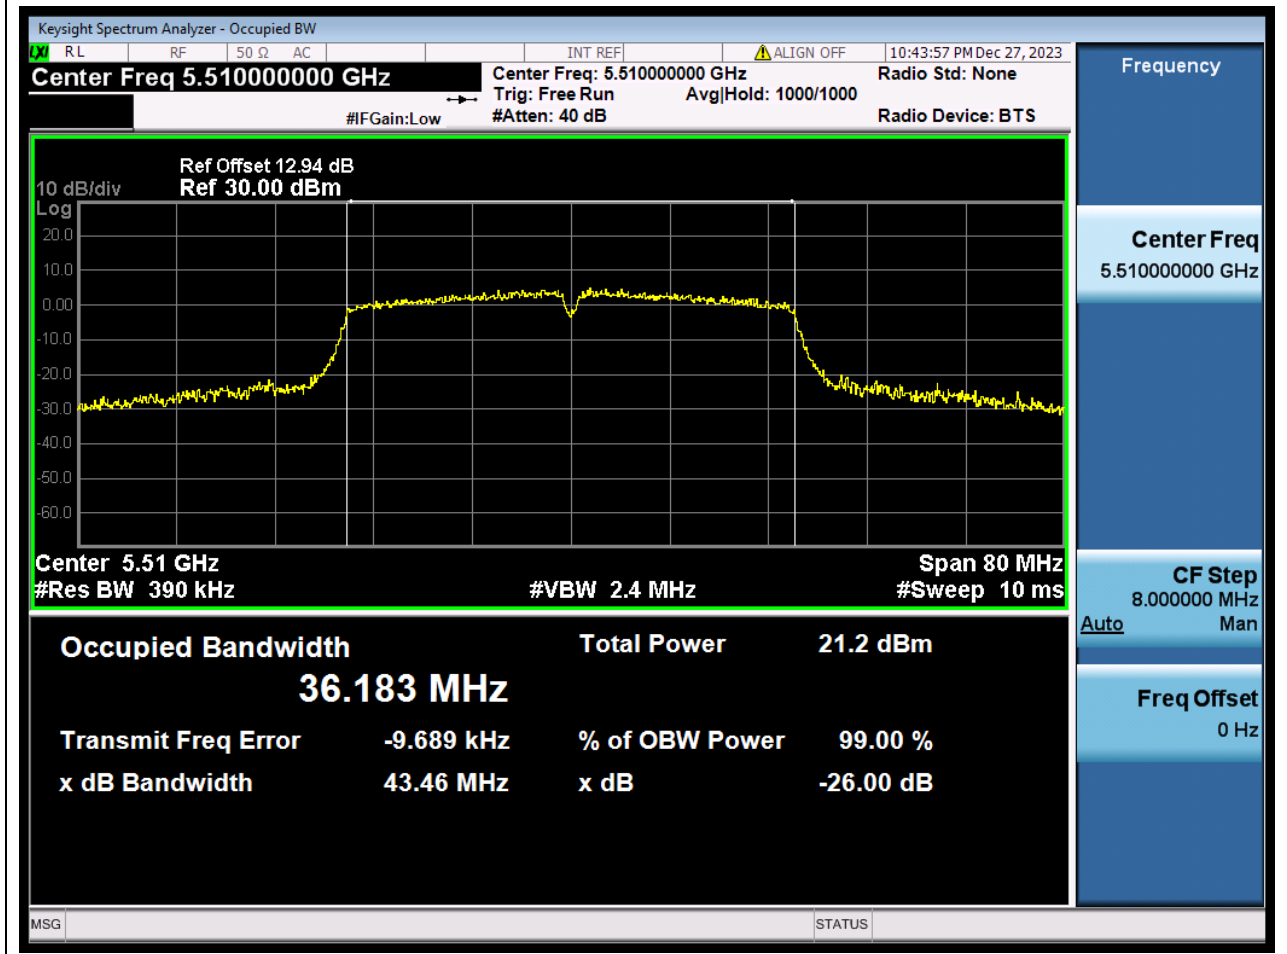

29. 802.11ac_40M_U-NII-2C_L

29.2. A.2.2-99% Bandwidth(NTNV)

Center Frequency (MHz)	OBW Power (%)	RBW (MHz)	Detector	Limit (MHz)	OBW (MHz)	Verdict
5510	99	0.39	Peak	0	36.183338	N/A