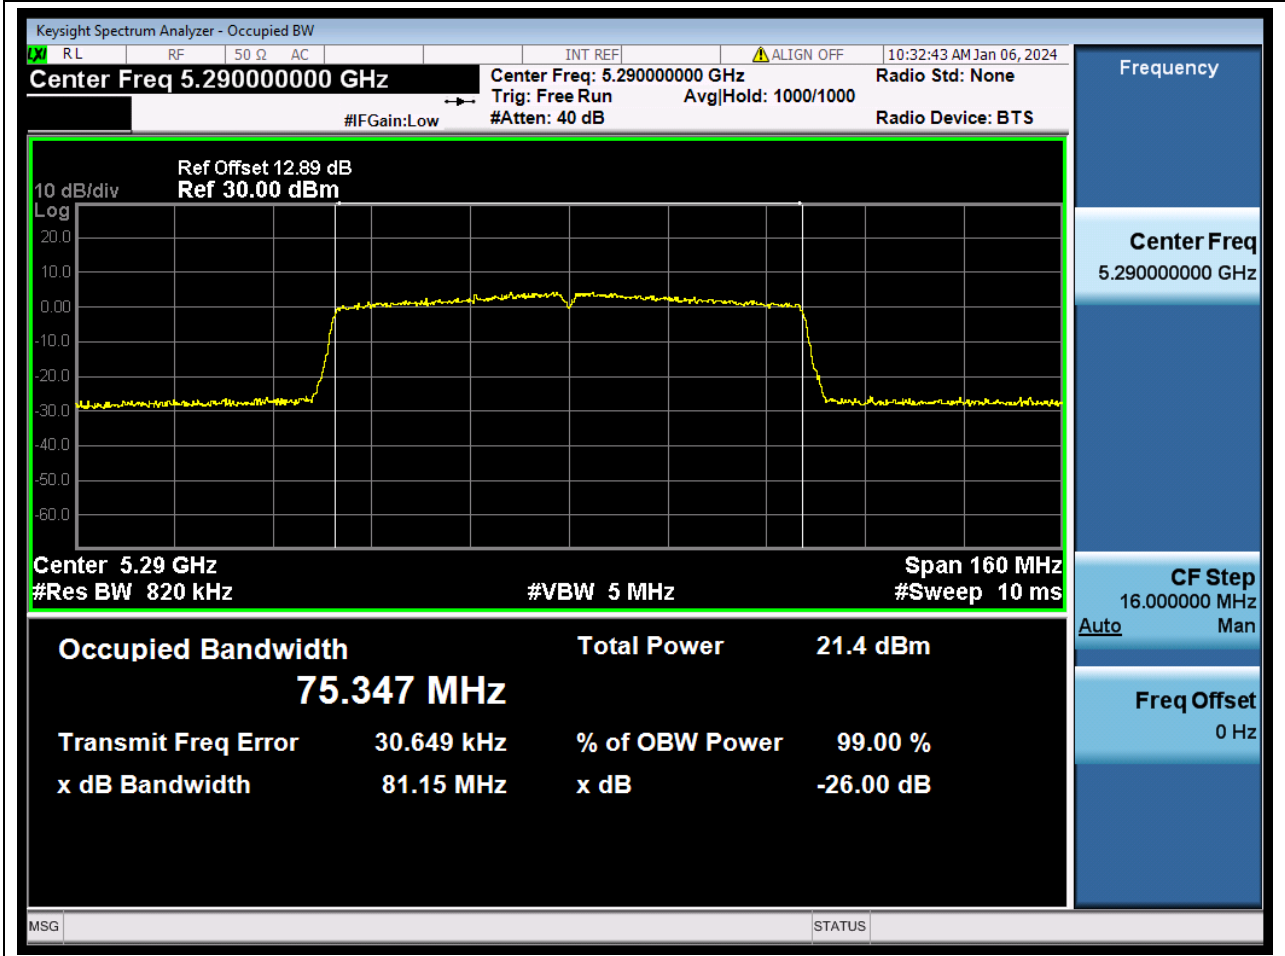

1. 802.11ac_80M_U-NII-2A_M

1.1. A.2.2-99% Bandwidth(NTNV)

Center Frequency (MHz)	OBW Power (%)	RBW (MHz)	Detector	Limit (MHz)	OBW (MHz)	Verdict
5290	99	0.82	Peak	0	75.347291	N/A