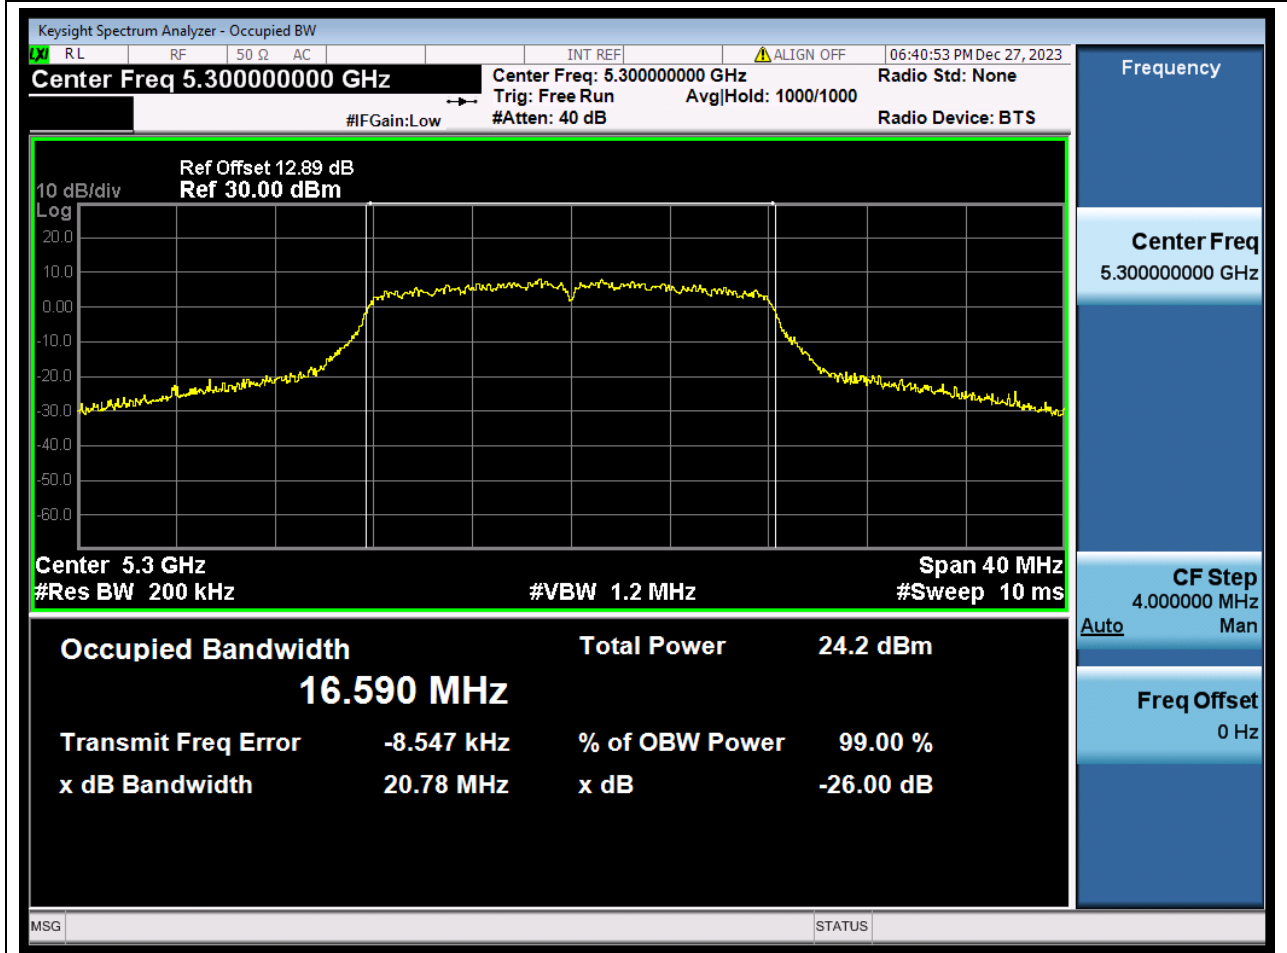

13. 802.11a_20M_U-NII-2A_M

13.1. A.2.2-99% Bandwidth(NTNV)

Center Frequency (MHz)	OBW Power (%)	RBW (MHz)	Detector	Limit (MHz)	OBW (MHz)	Verdict
5300	99	0.2	Peak	0	16.590167	N/A