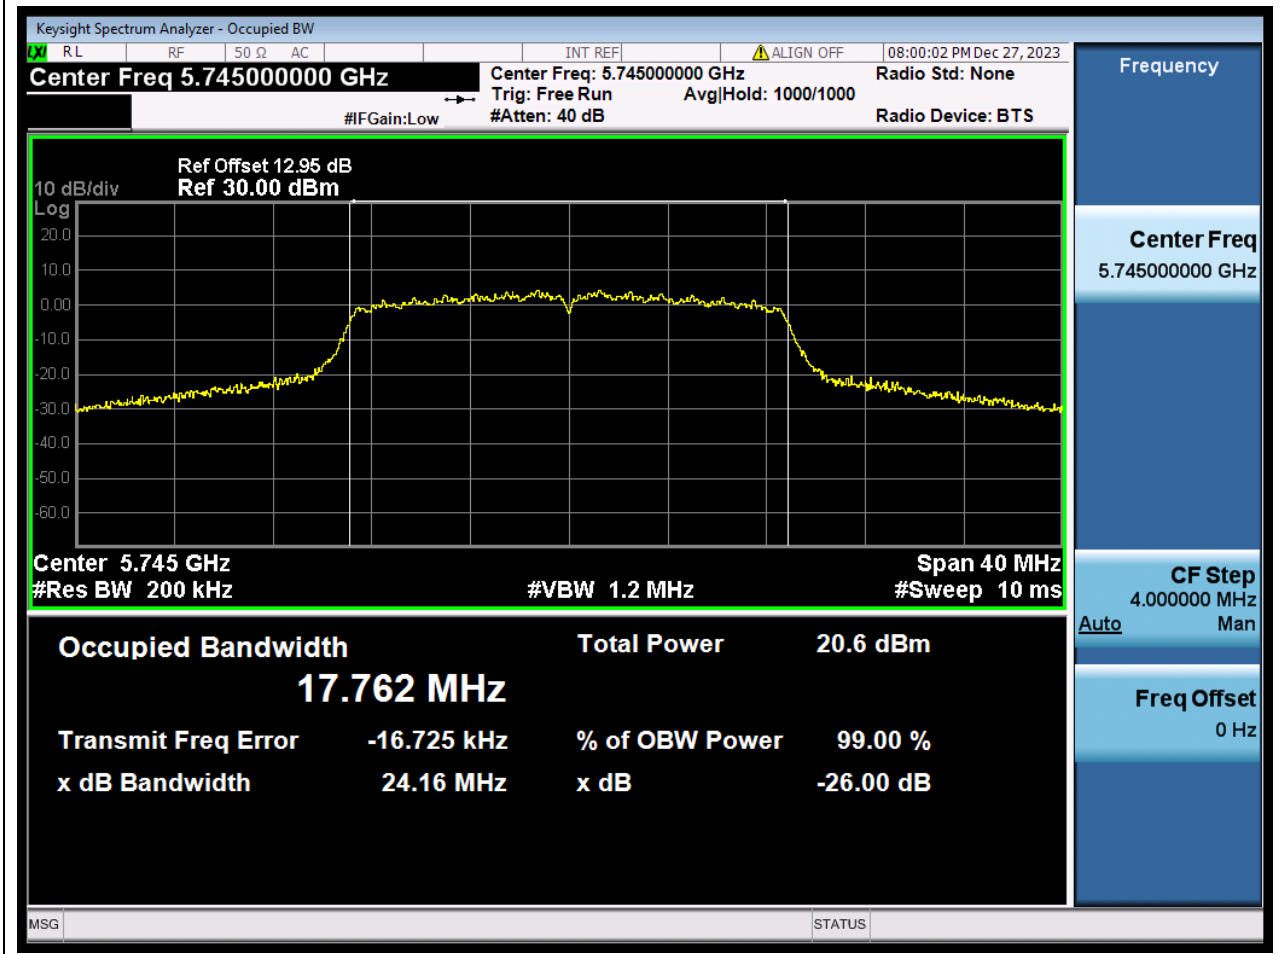

21. 802.11a_20M_U-NII-3_L

21.2. A.2.2-99% Bandwidth(NTNV)

Center Frequency (MHz)	OBW Power (%)	RBW (MHz)	Detector	Limit (MHz)	OBW (MHz)	Verdict
5745	99	0.2	Peak	0	17.762444	N/A