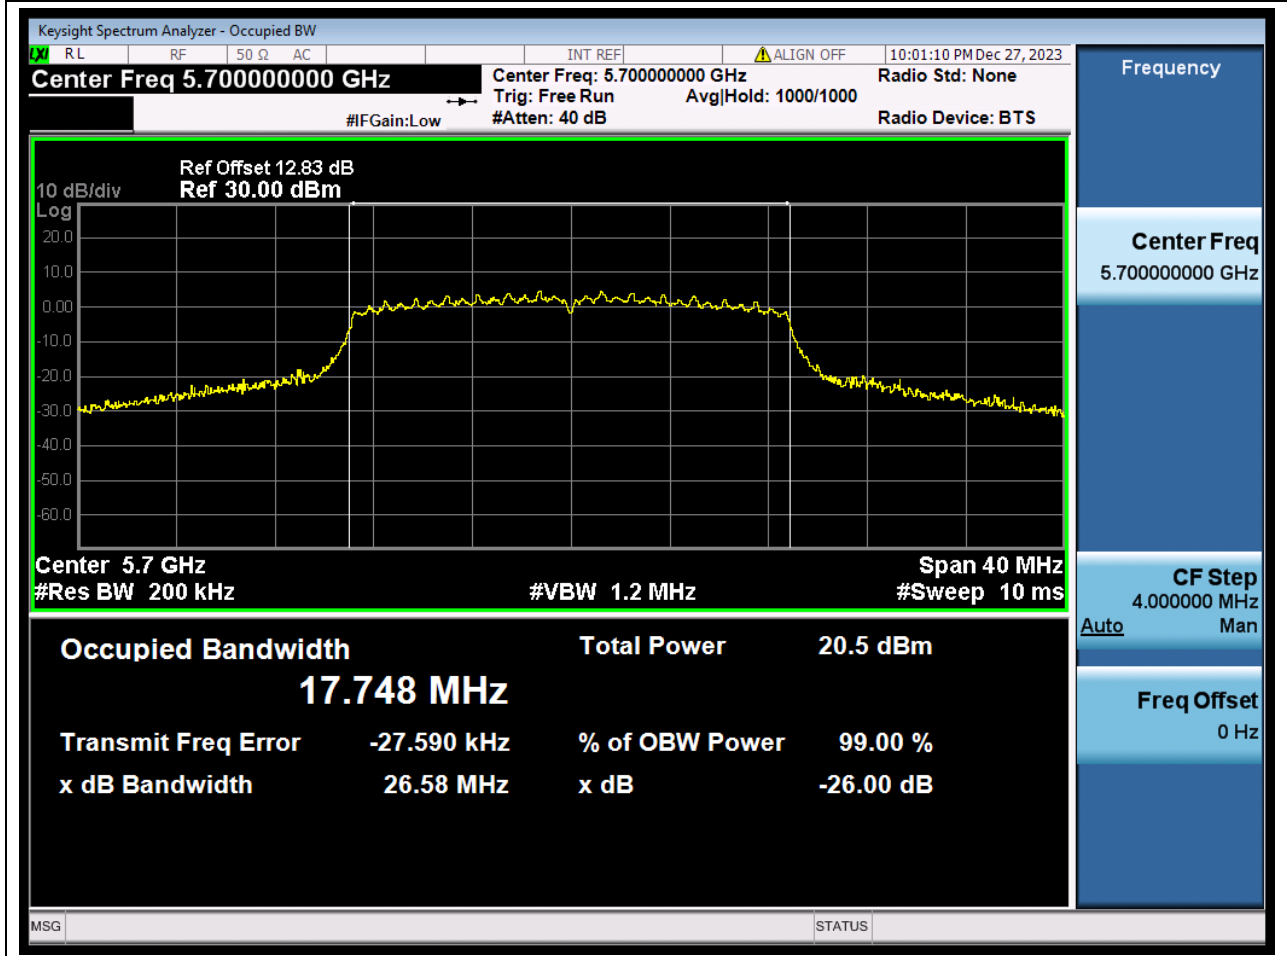

39. 802.11ac_20M_U-NII-2C_H

39.1. A.2.2-99% Bandwidth(NTNV)

Center Frequency (MHz)	OBW Power (%)	RBW (MHz)	Detector	Limit (MHz)	OBW (MHz)	Verdict
5700	99	0.2	Peak	0	17.747683	N/A