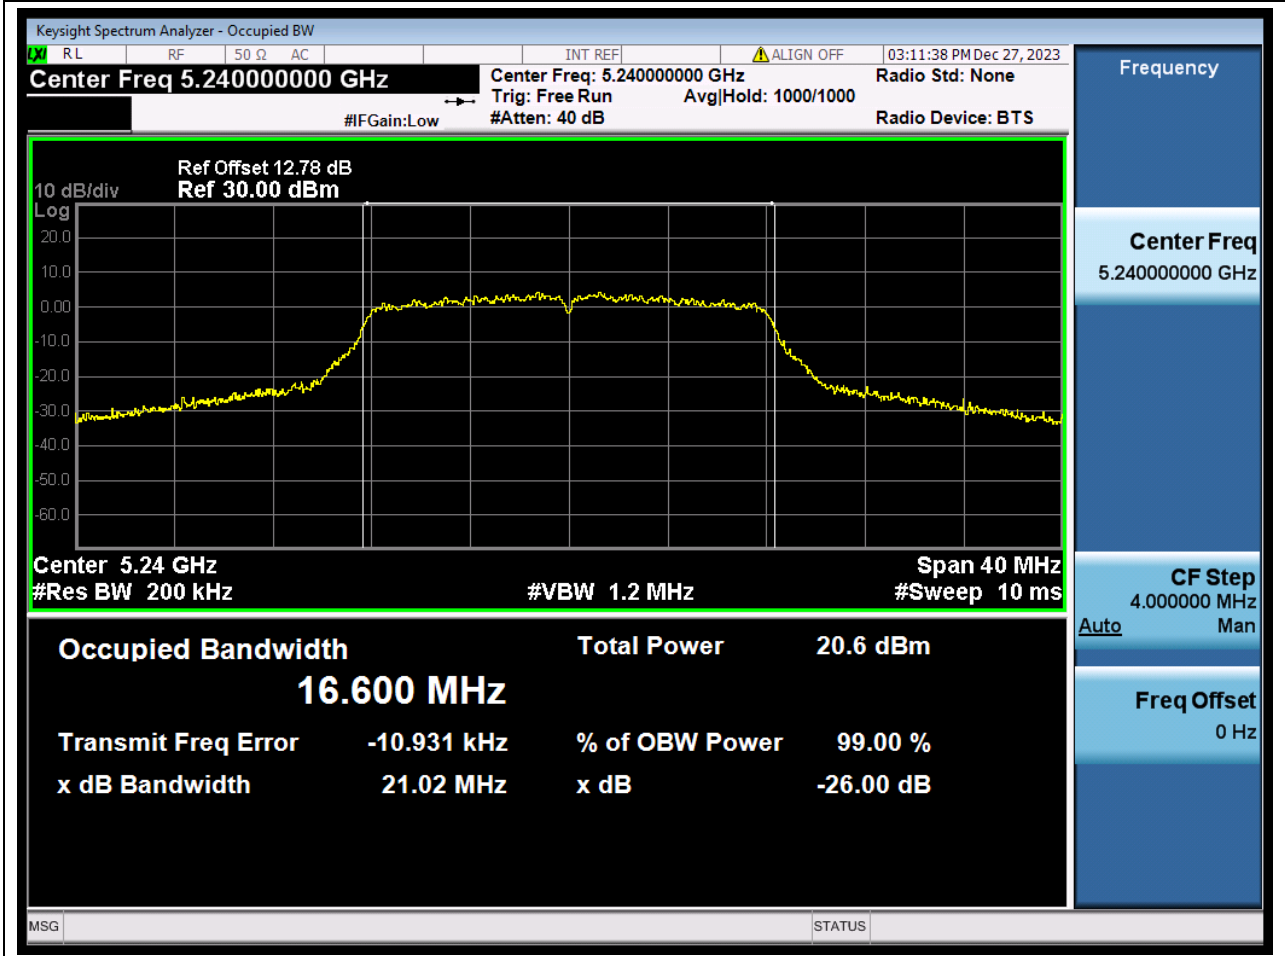

3. 802.11n_20M_U-NII-1_H

3.1. A.2.2-99% Bandwidth(NTNV)

Center Frequency (MHz)	OBW Power (%)	RBW (MHz)	Detector	Limit (MHz)	OBW (MHz)	Verdict
5240	99	0.2	Peak	0	16.600301	N/A