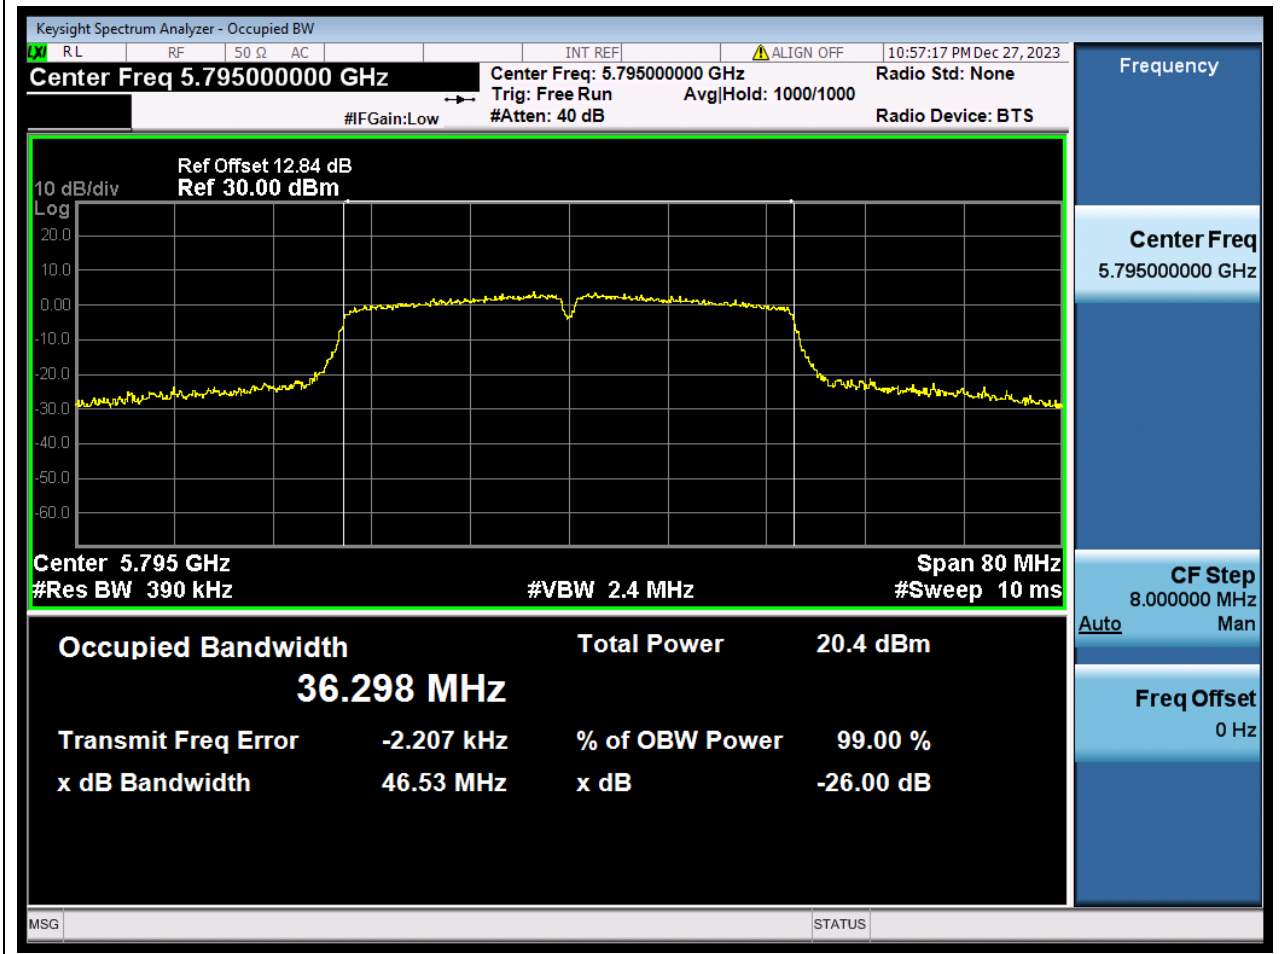

33. 802.11ac_40M_U-NII-3_H

33.2. A.2.2-99% Bandwidth(NTNV)

Center Frequency (MHz)	OBW Power (%)	RBW (MHz)	Detector	Limit (MHz)	OBW (MHz)	Verdict
5795	99	0.39	Peak	0	36.297805	N/A