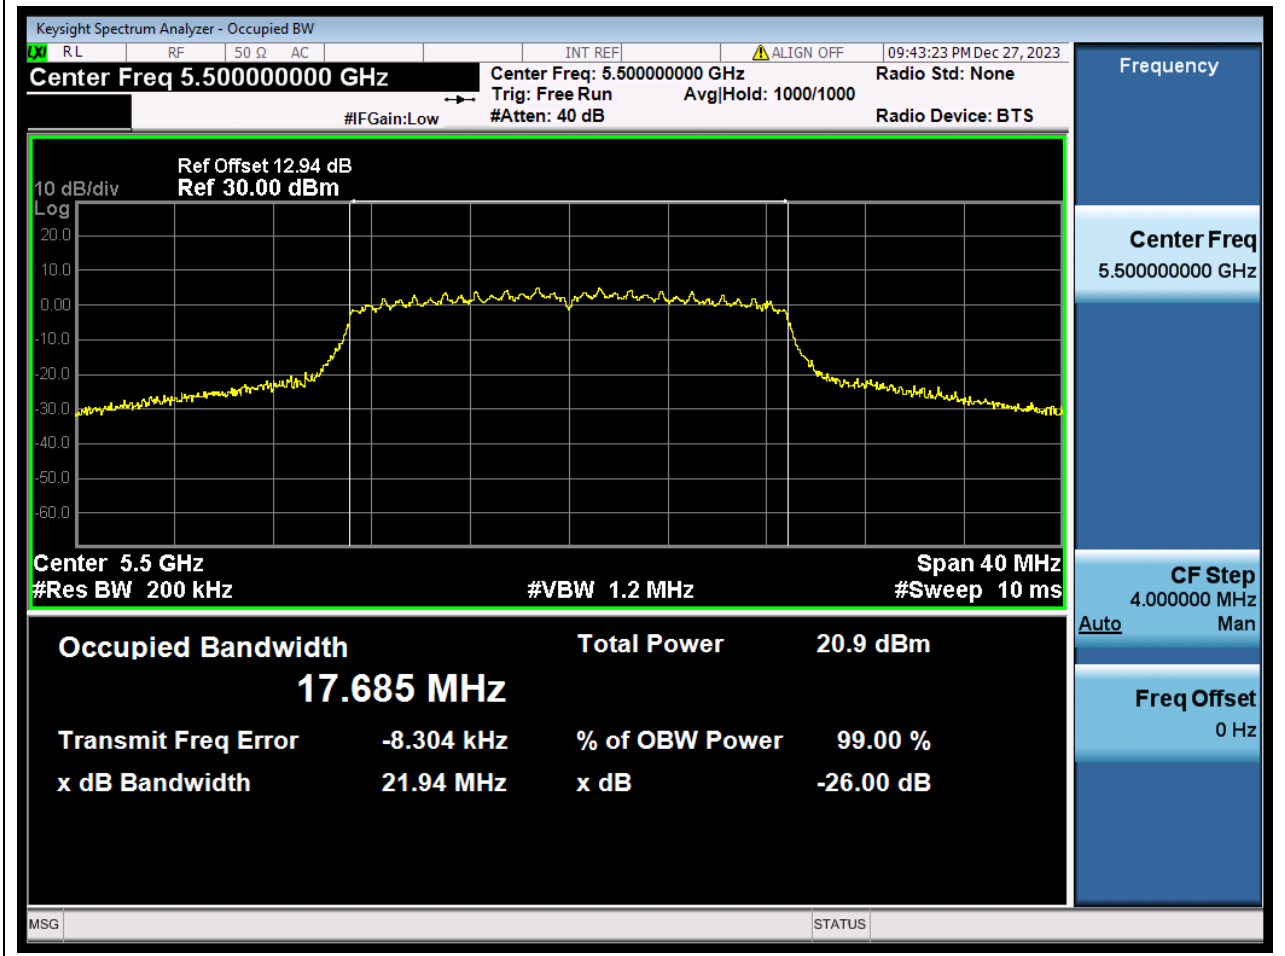

37. 802.11ac_20M_U-NII-2C_L

37.1. A.2.2-99% Bandwidth(NTNV)

Center Frequency (MHz)	OBW Power (%)	RBW (MHz)	Detector	Limit (MHz)	OBW (MHz)	Verdict
5500	99	0.2	Peak	0	17.685305	N/A