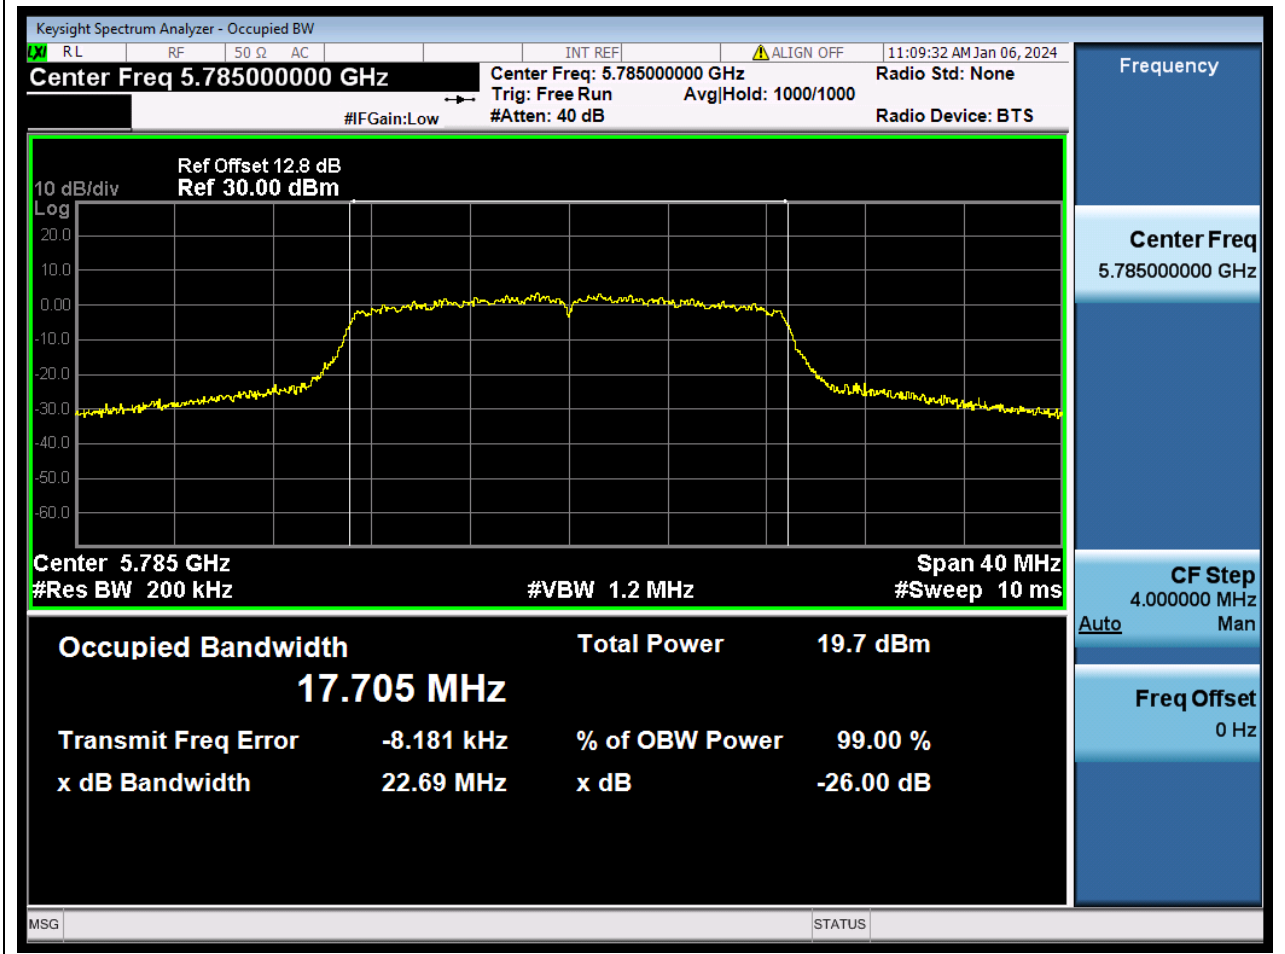

9. 802.11n_20M_U-NII-3_M

9.1. A.2.2-99% Bandwidth(NTNV)

Center Frequency (MHz)	OBW Power (%)	RBW (MHz)	Detector	Limit (MHz)	OBW (MHz)	Verdict
5785	99	0.2	Peak	0	17.705325	N/A