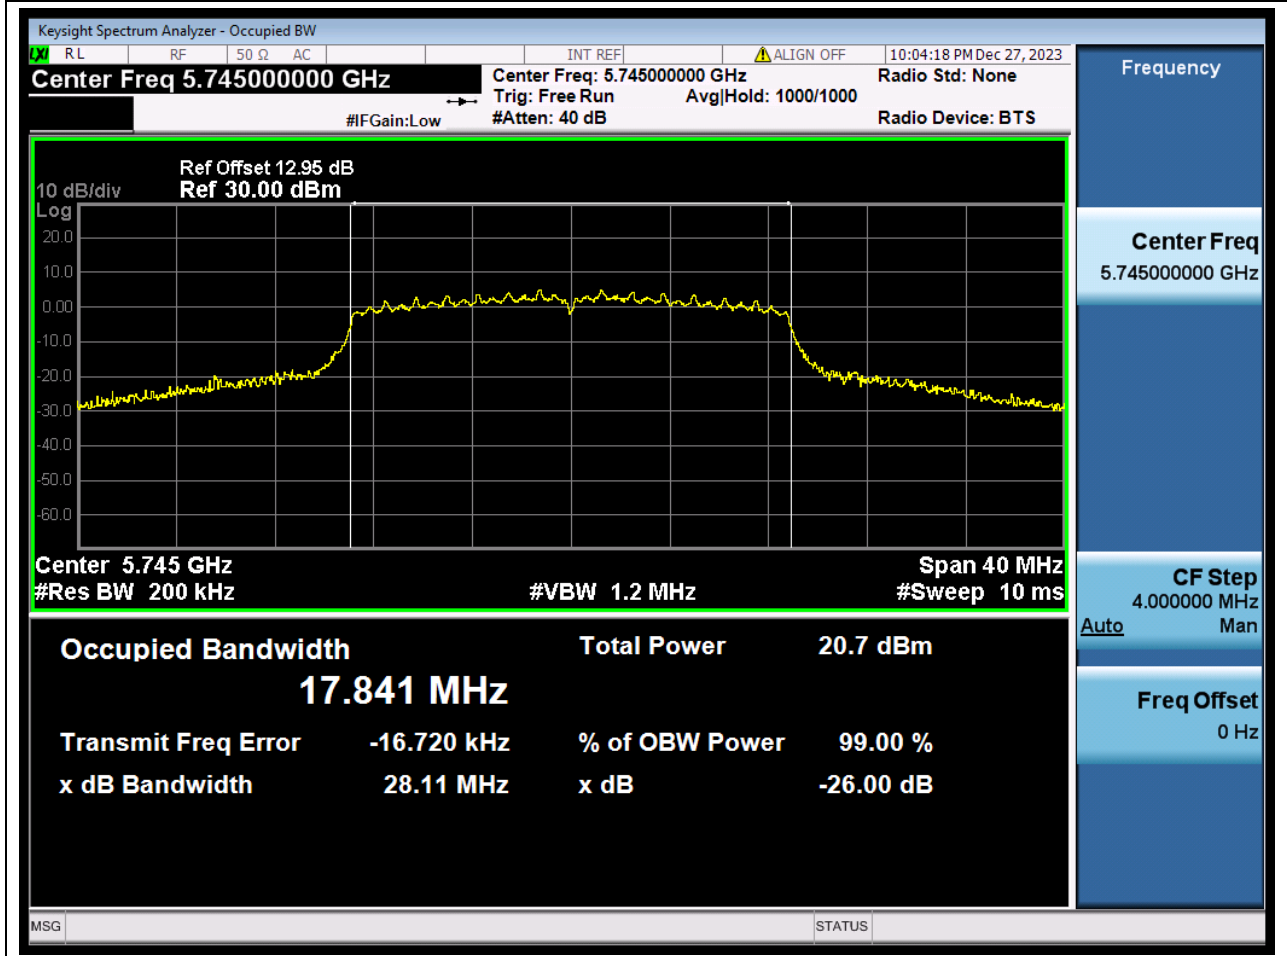

40. 802.11ac_20M_U-NII-3_L

40.1. A.2.2-99% Bandwidth(NTNV)

Center Frequency (MHz)	OBW Power (%)	RBW (MHz)	Detector	Limit (MHz)	OBW (MHz)	Verdict
5745	99	0.2	Peak	0	17.841167	N/A