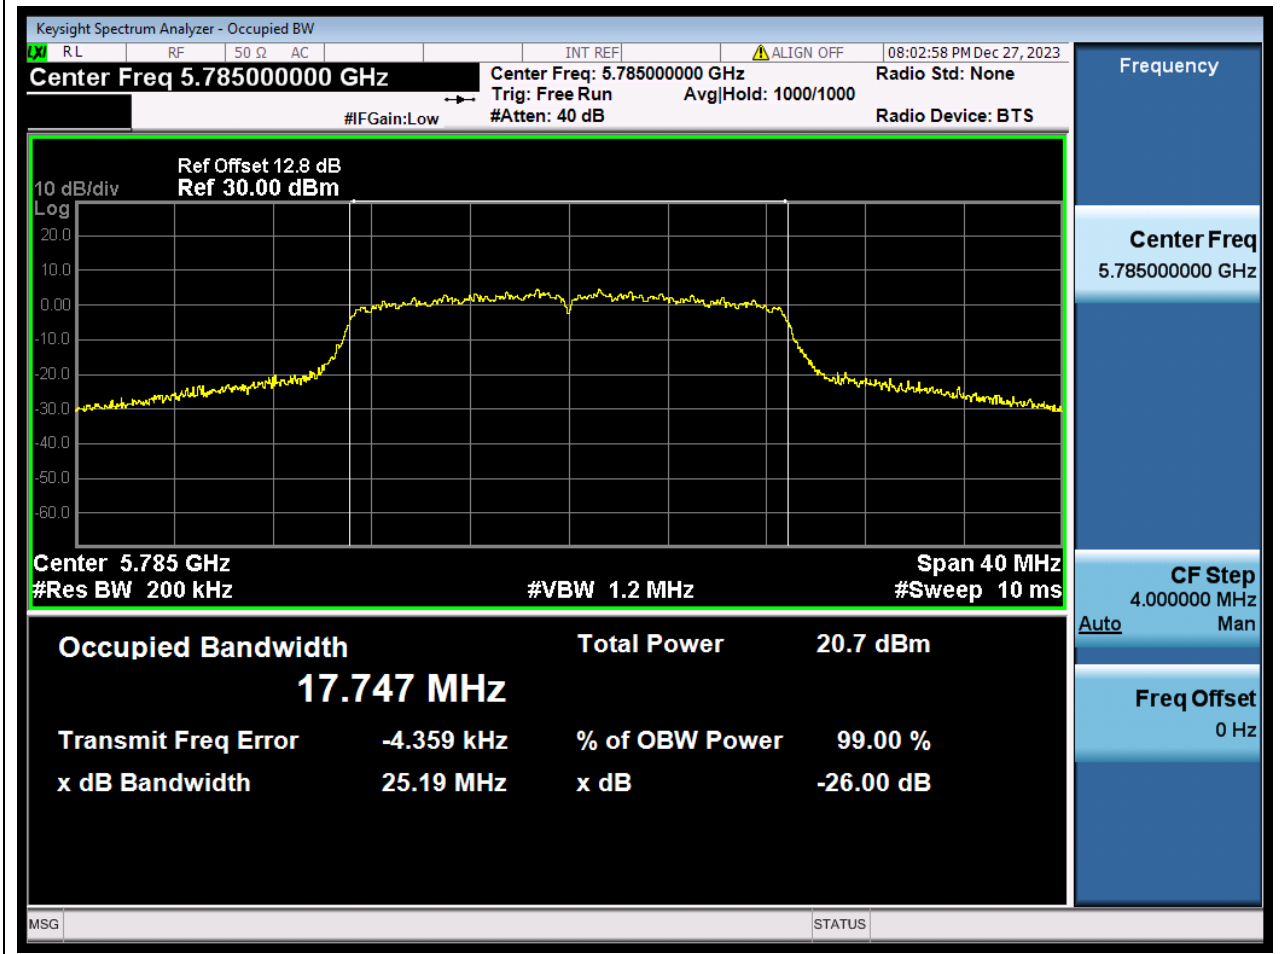

22. 802.11a_20M_U-NII-3_M

22.2. A.2.2-99% Bandwidth(NTNV)

Center Frequency (MHz)	OBW Power (%)	RBW (MHz)	Detector	Limit (MHz)	OBW (MHz)	Verdict
5785	99	0.2	Peak	0	17.747424	N/A