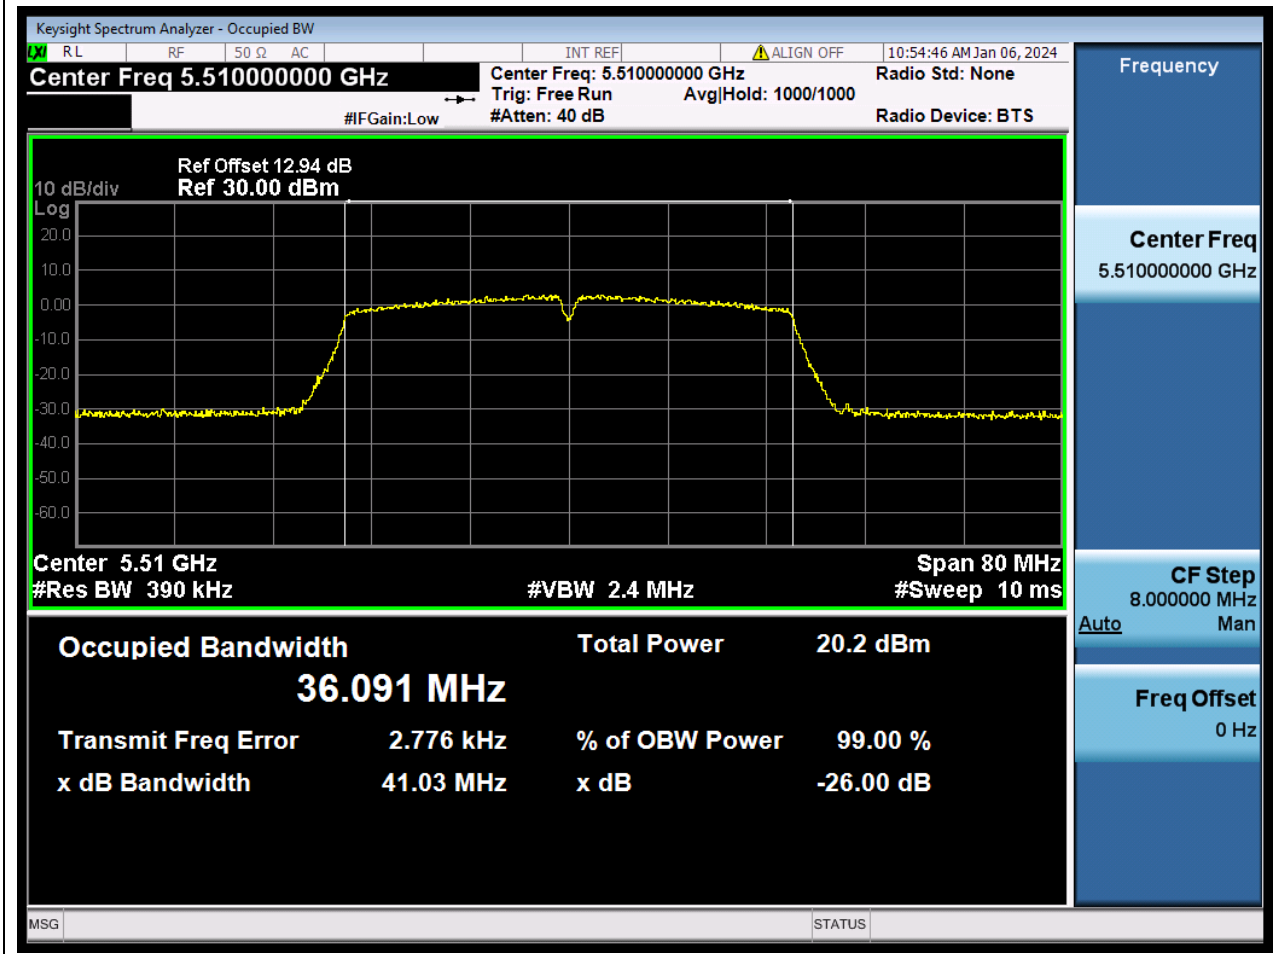

5. 802.11n_40M_U-NII-2C_L

5.1. A.2.2-99% Bandwidth(NTNV)

Center Frequency (MHz)	OBW Power (%)	RBW (MHz)	Detector	Limit (MHz)	OBW (MHz)	Verdict
5510	99	0.39	Peak	0	36.091151	N/A