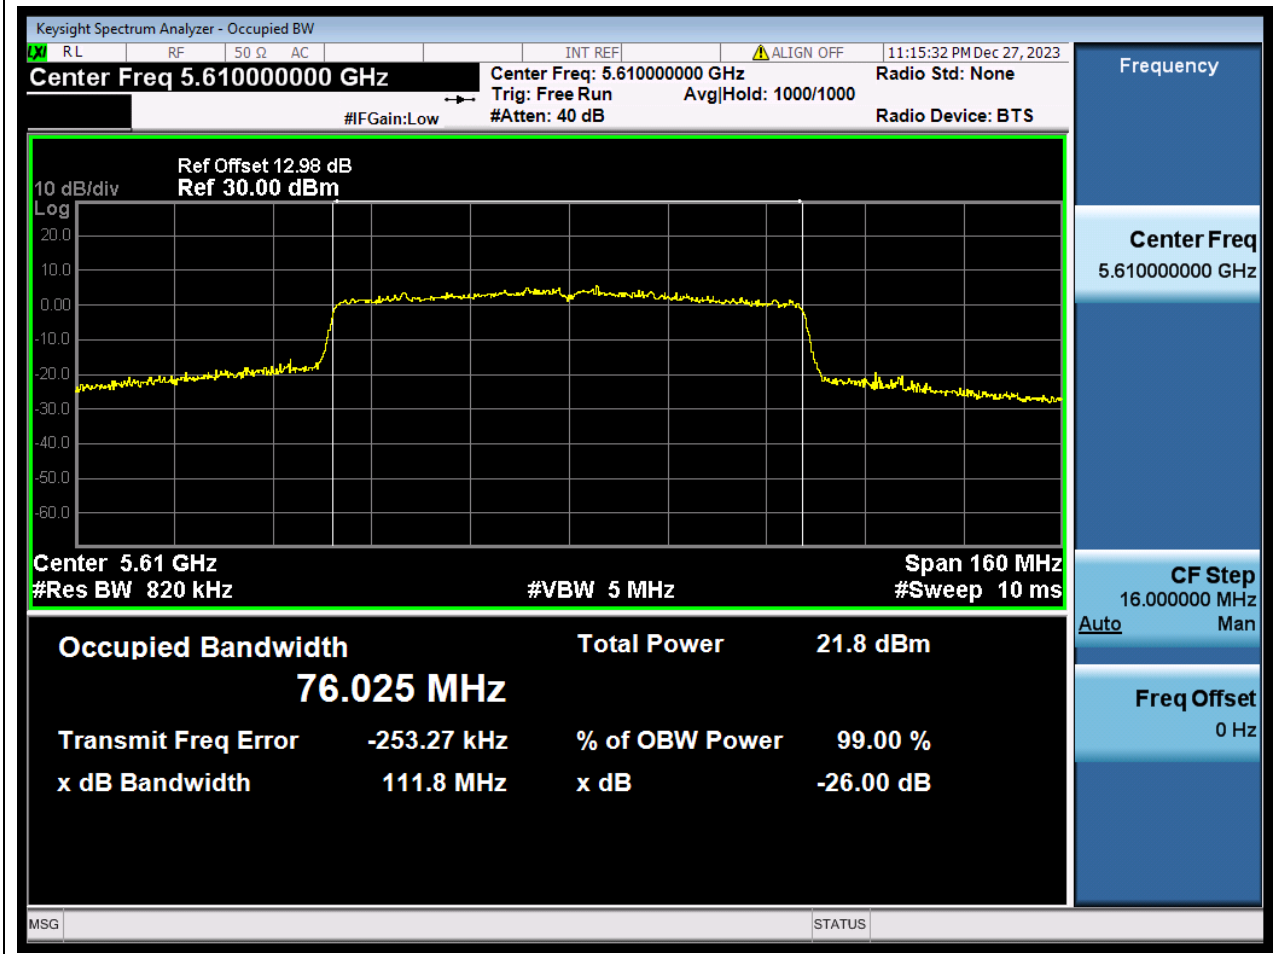

46. 802.11ac_80M_U-NII-2C_M

46.1. A.2.2-99% Bandwidth(NTNV)

Center Frequency (MHz)	OBW Power (%)	RBW (MHz)	Detector	Limit (MHz)	OBW (MHz)	Verdict
5610	99	0.82	Peak	0	76.024978	N/A