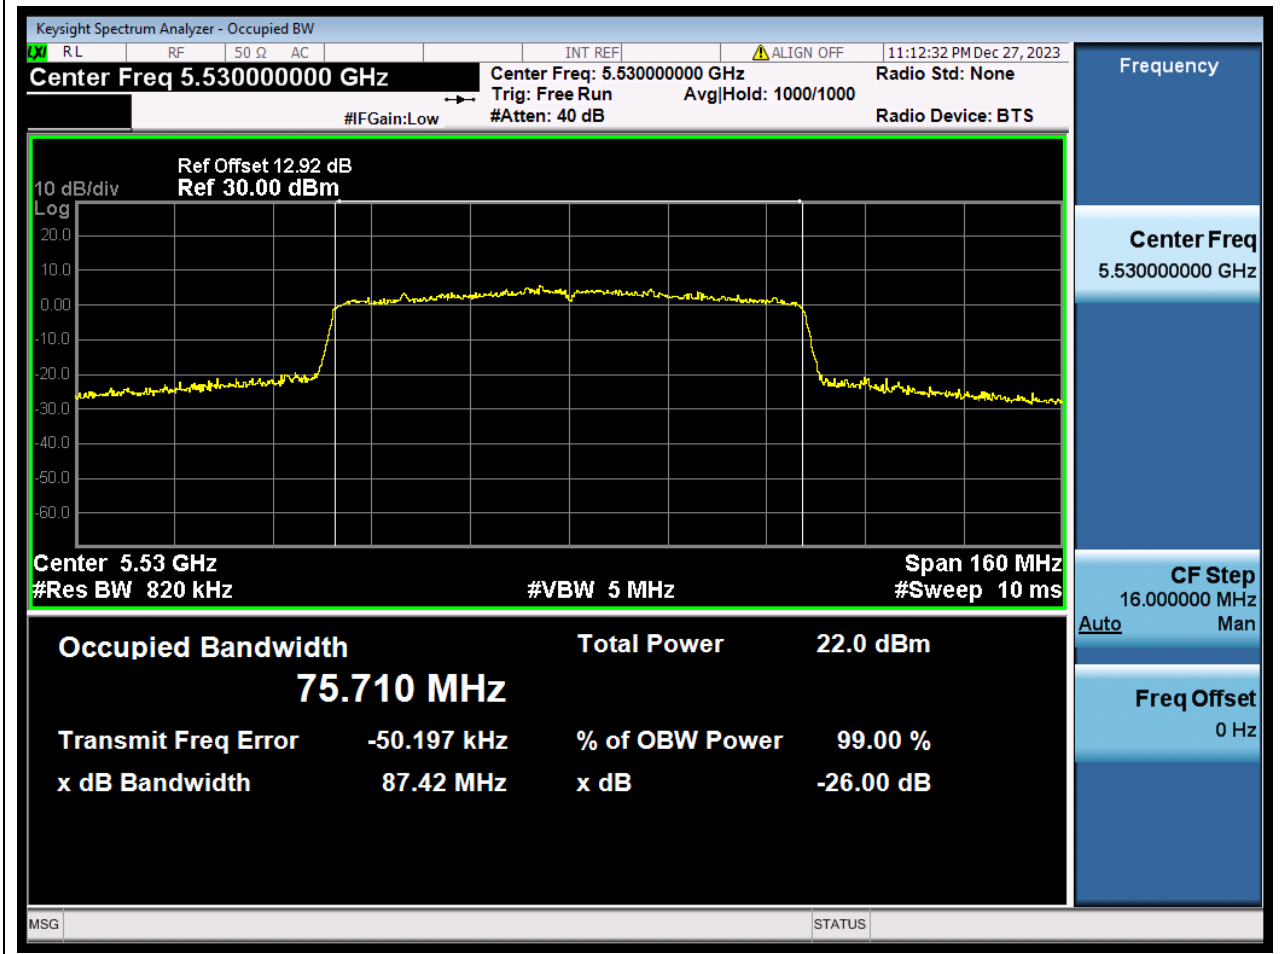

45. 802.11ac_80M_U-NII-2C_L

45.1. A.2.2-99% Bandwidth(NTNV)

Center Frequency (MHz)	OBW Power (%)	RBW (MHz)	Detector	Limit (MHz)	OBW (MHz)	Verdict
5530	99	0.82	Peak	0	75.709926	N/A