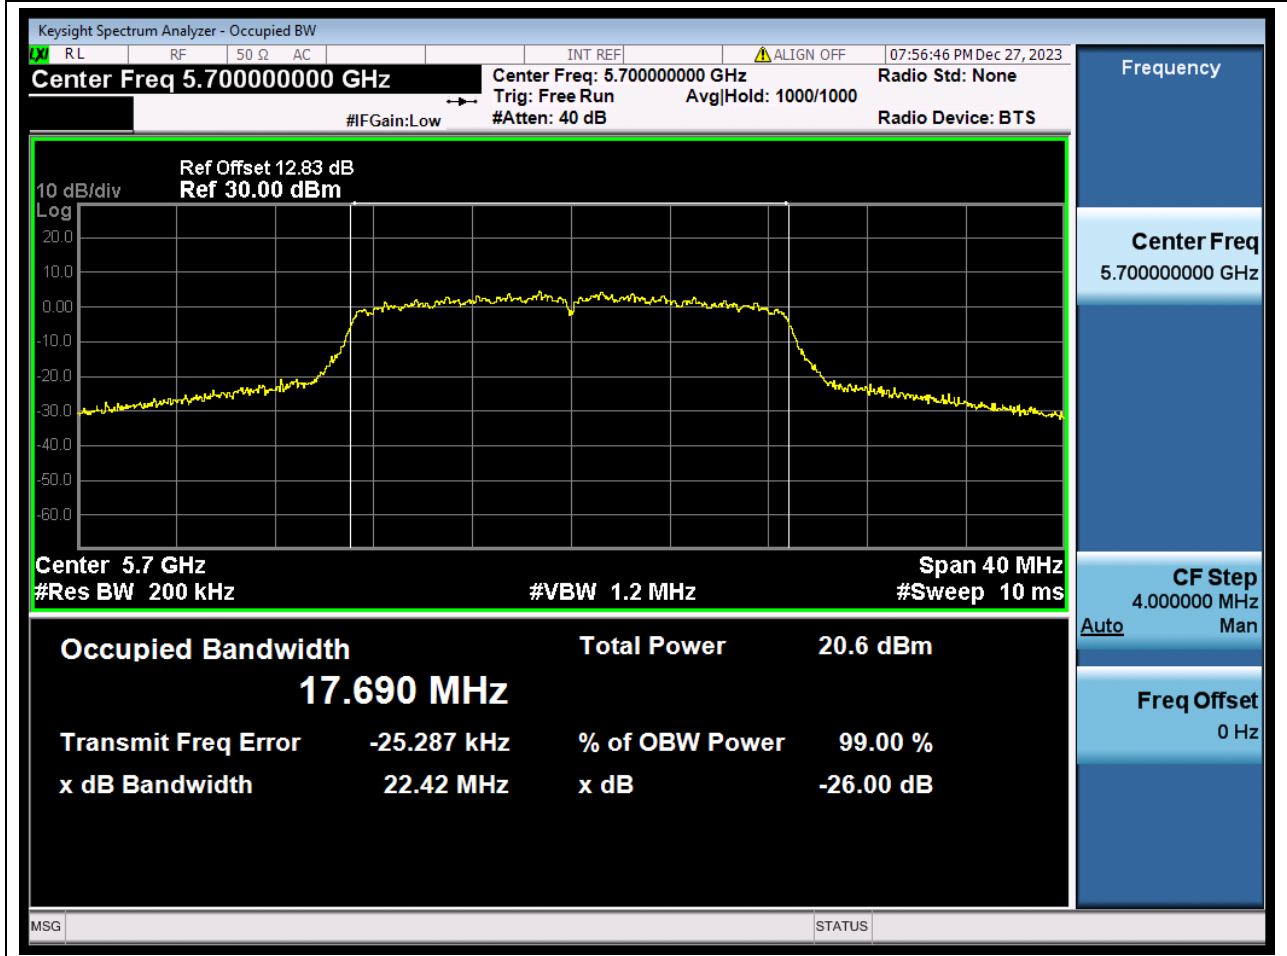

20. 802.11a_20M_U-NII-2C_H

20.2. A.2.2-99% Bandwidth(NTNV)

Center Frequency (MHz)	OBW Power (%)	RBW (MHz)	Detector	Limit (MHz)	OBW (MHz)	Verdict
5700	99	0.2	Peak	0	17.690477	N/A