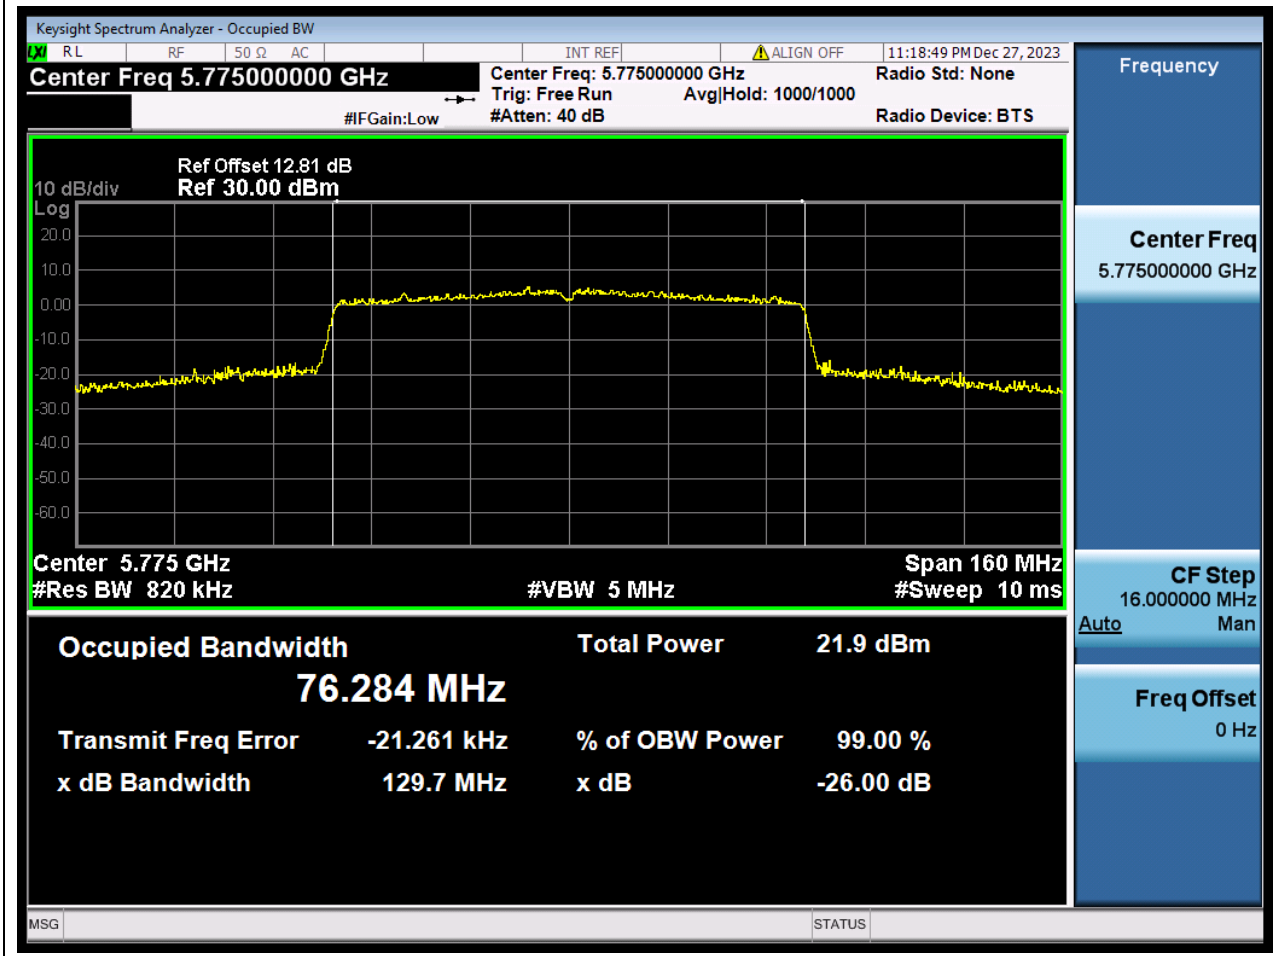

47. 802.11ac_80M_U-NII-3_M

47.1. A.2.2-99% Bandwidth(NTNV)

Center Frequency (MHz)	OBW Power (%)	RBW (MHz)	Detector	Limit (MHz)	OBW (MHz)	Verdict
5775	99	0.82	Peak	0	76.284064	N/A

--BLANK BELOW--