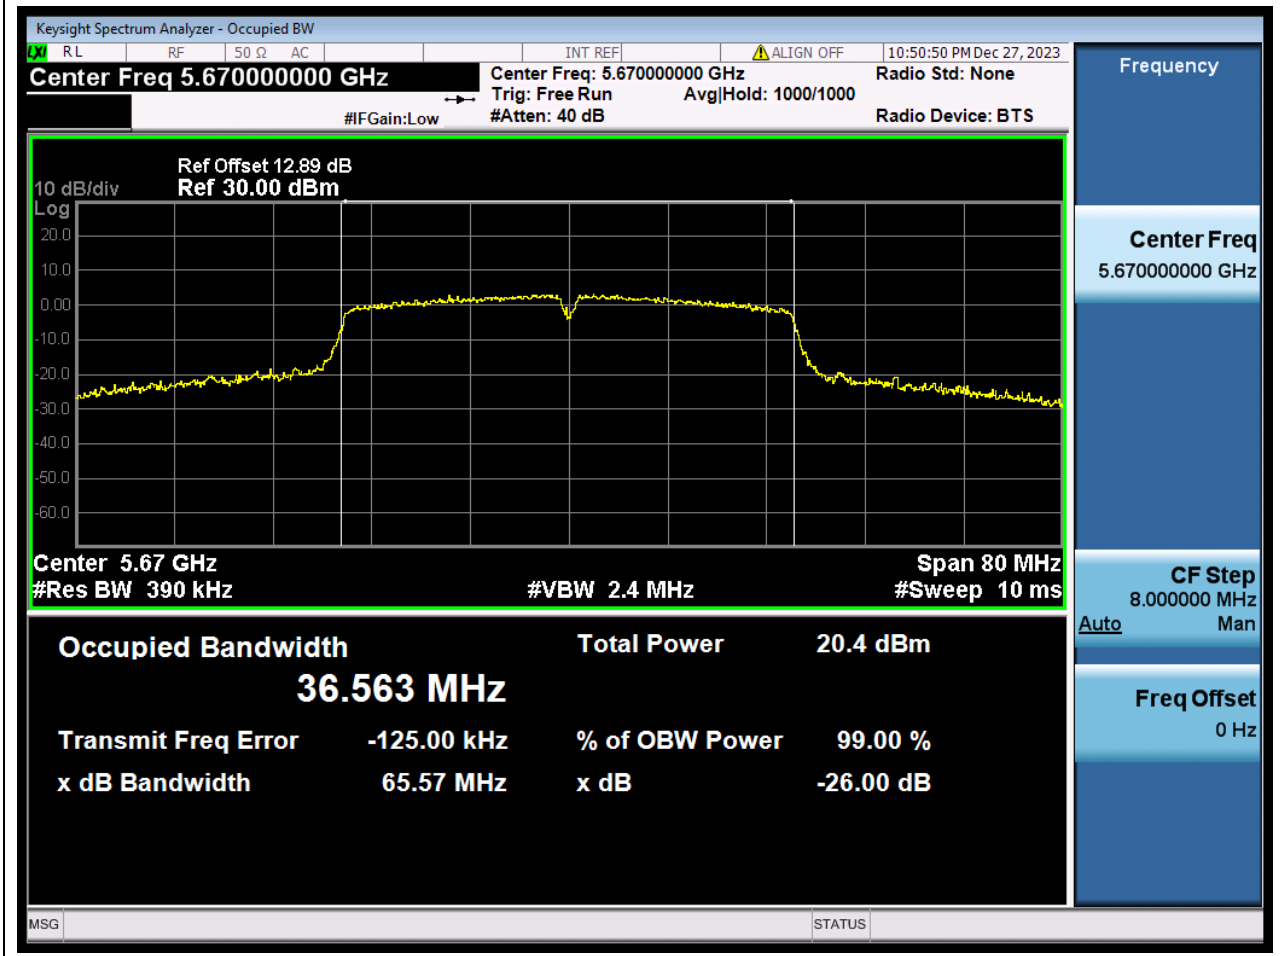

31. 802.11ac_40M_U-NII-2C_H

31.2. A.2.2-99% Bandwidth(NTNV)

Center Frequency (MHz)	OBW Power (%)	RBW (MHz)	Detector	Limit (MHz)	OBW (MHz)	Verdict
5670	99	0.39	Peak	0	36.563163	N/A