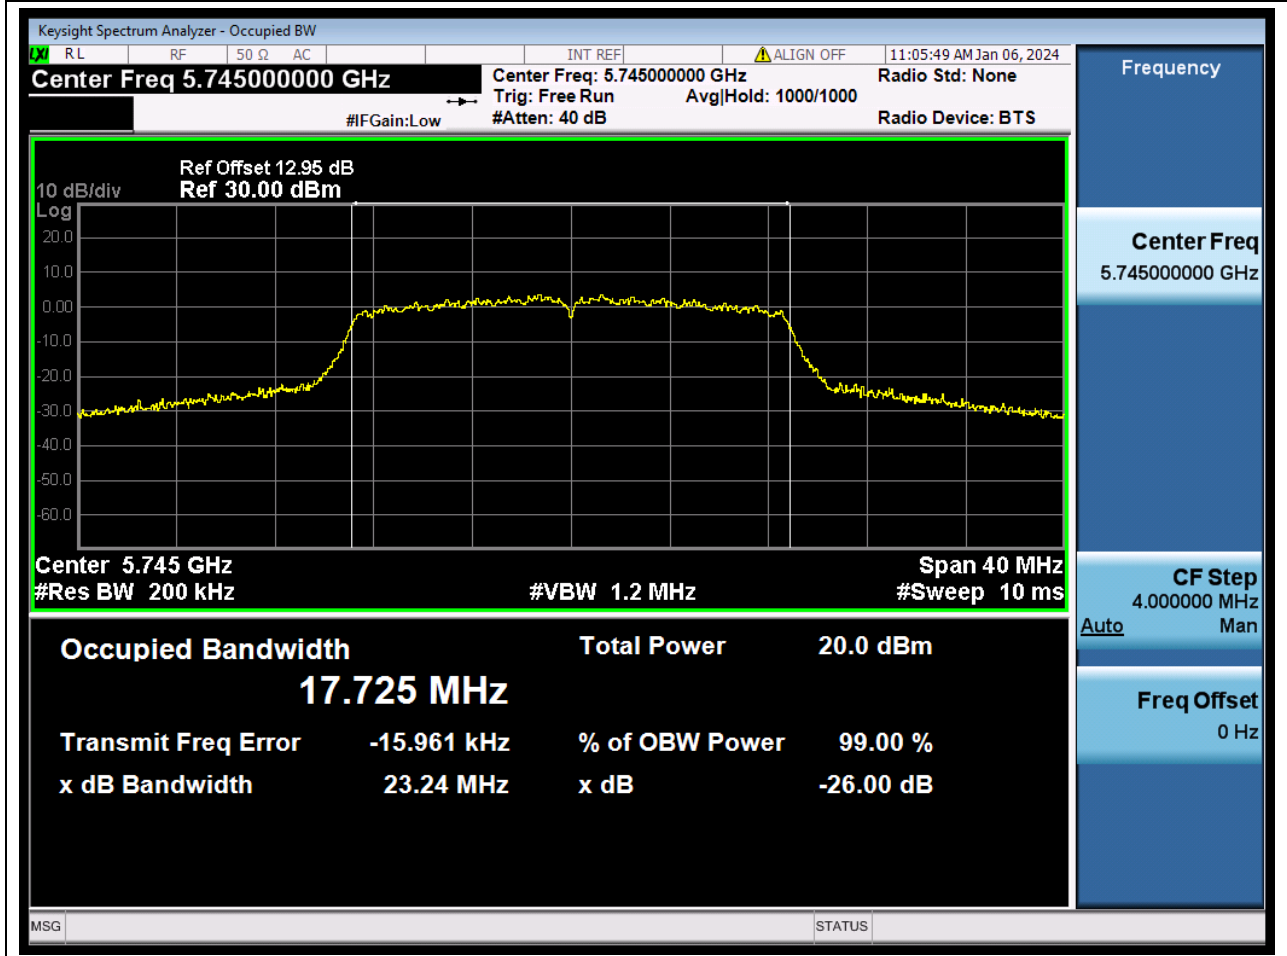

8. 802.11n_20M_U-NII-3_L

8.1. A.2.2-99% Bandwidth(NTNV)

Center Frequency (MHz)	OBW Power (%)	RBW (MHz)	Detector	Limit (MHz)	OBW (MHz)	Verdict
5745	99	0.2	Peak	0	17.725008	N/A