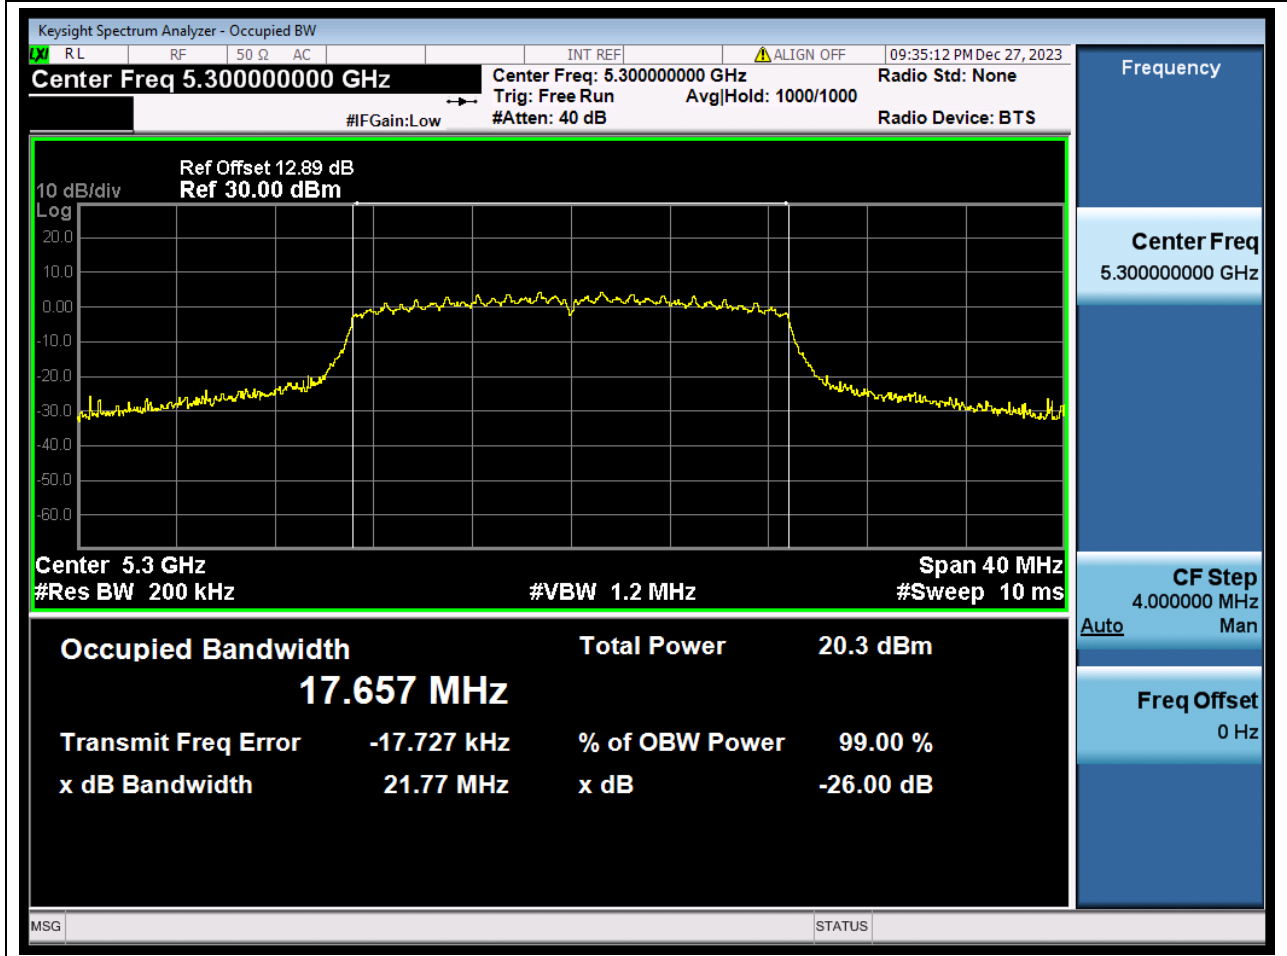

35. 802.11ac_20M_U-NII-2A_M

35.1. A.2.2-99% Bandwidth(NTNV)

Center Frequency (MHz)	OBW Power (%)	RBW (MHz)	Detector	Limit (MHz)	OBW (MHz)	Verdict
5300	99	0.2	Peak	0	17.656529	N/A