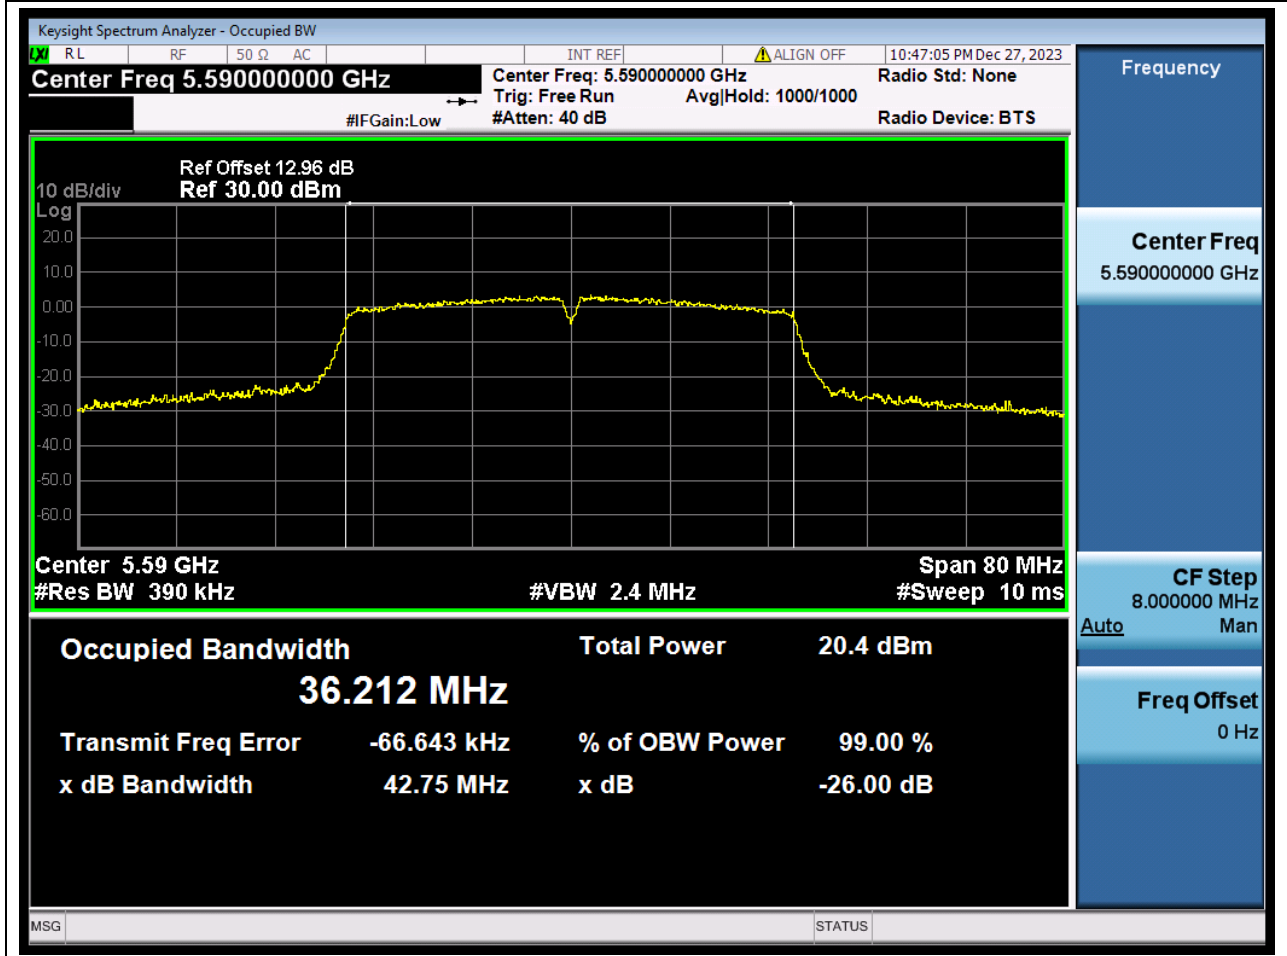

30. 802.11ac_40M_U-NII-2C_M

30.2. A.2.2-99% Bandwidth(NTNV)

Center Frequency (MHz)	OBW Power (%)	RBW (MHz)	Detector	Limit (MHz)	OBW (MHz)	Verdict
5590	99	0.39	Peak	0	36.21174	N/A