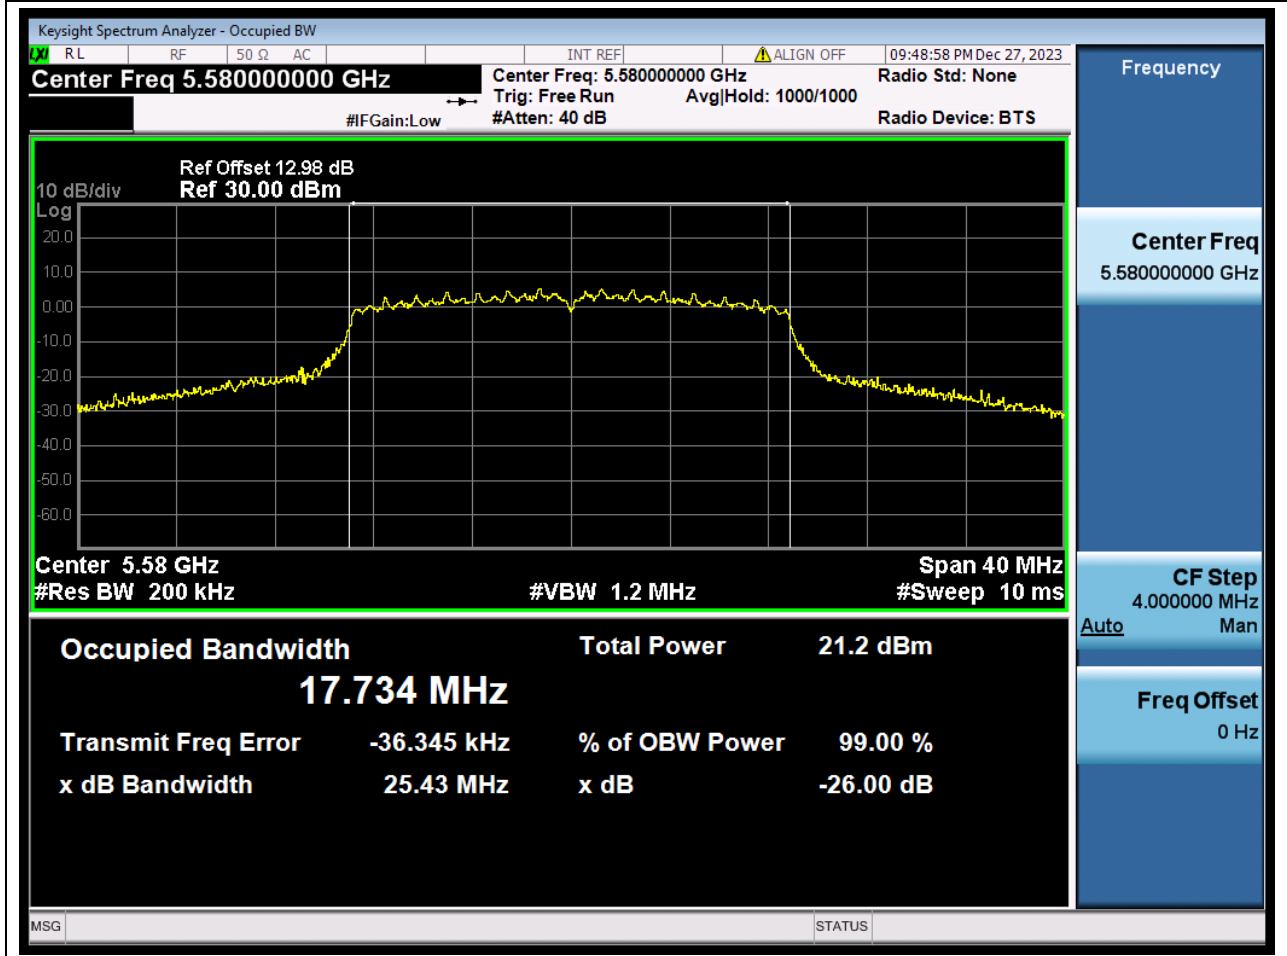

38. 802.11ac_20M_U-NII-2C_M

38.1. A.2.2-99% Bandwidth(NTNV)

Center Frequency (MHz)	OBW Power (%)	RBW (MHz)	Detector	Limit (MHz)	OBW (MHz)	Verdict
5580	99	0.2	Peak	0	17.733844	N/A