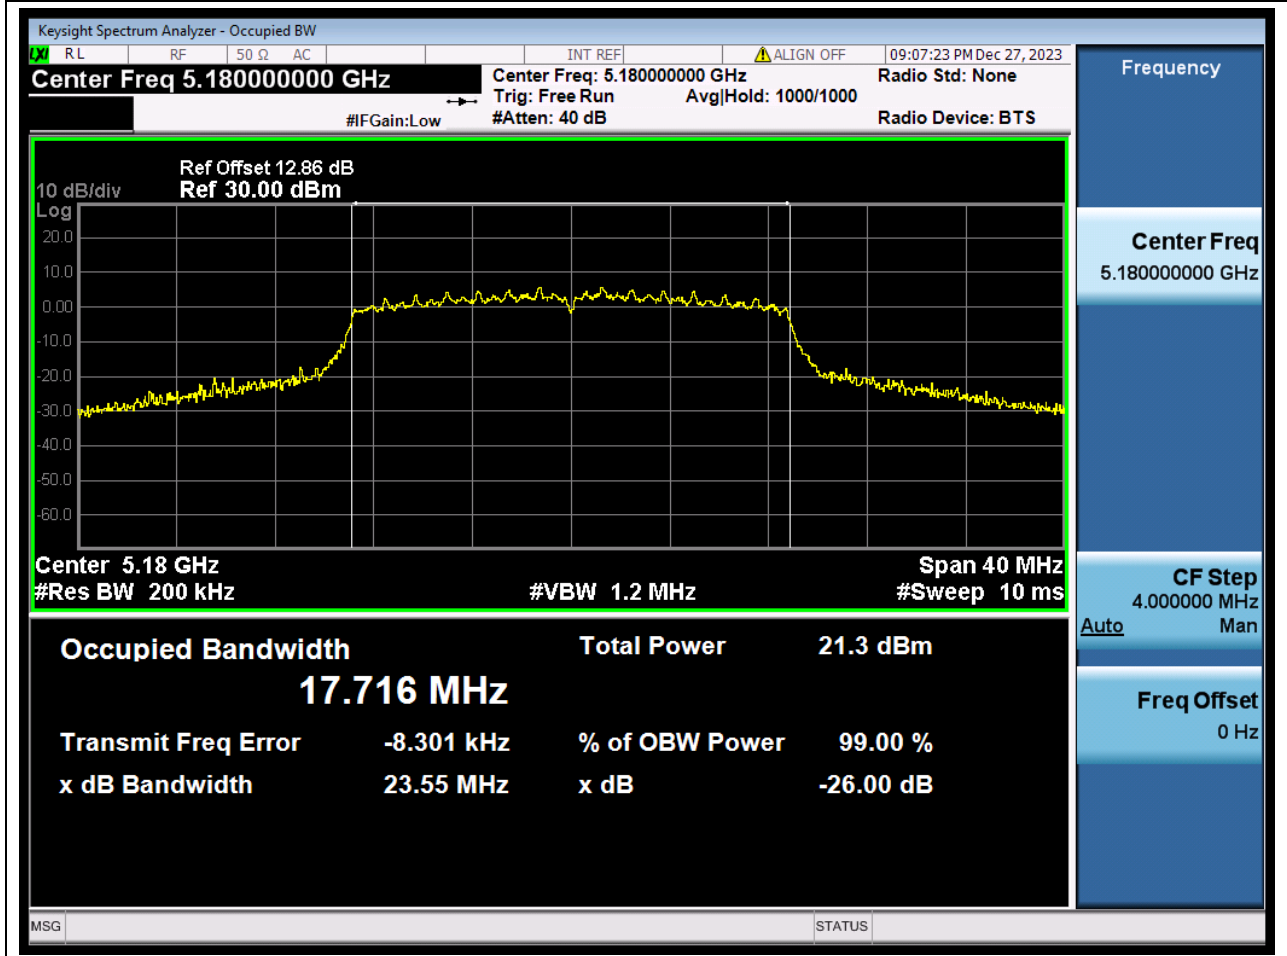

6. 802.11ac_20M_U-NII-1_L

6.2. A.2.2-99% Bandwidth(NTNV)

Center Frequency (MHz)	OBW Power (%)	RBW (MHz)	Detector	Limit (MHz)	OBW (MHz)	Verdict
5180	99	0.2	Peak	0	17.716496	N/A