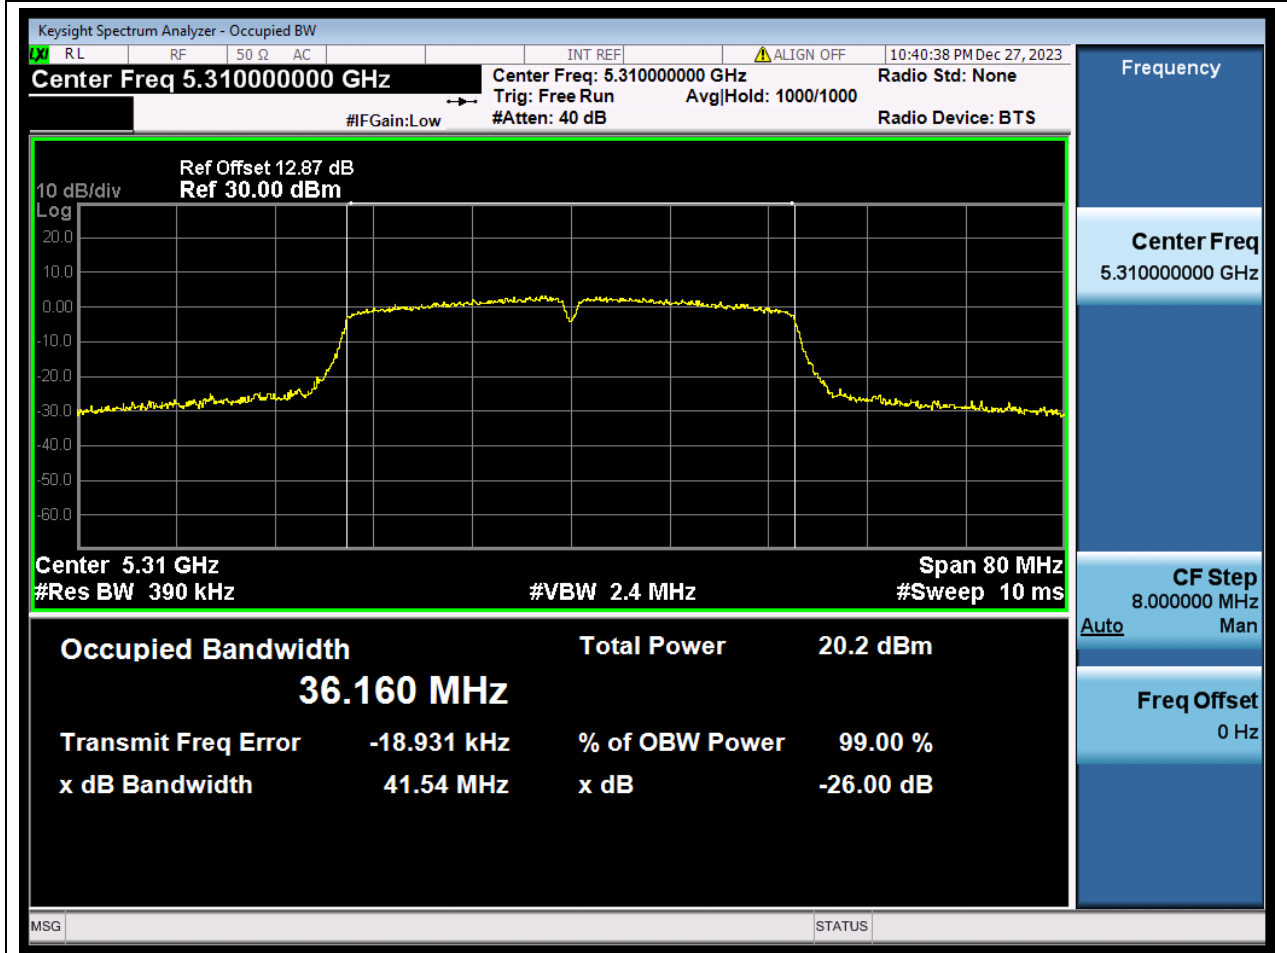

44. 802.11ac_40M_U-NII-2A_H

44.1. A.2.2-99% Bandwidth(NTNV)

Center Frequency (MHz)	OBW Power (%)	RBW (MHz)	Detector	Limit (MHz)	OBW (MHz)	Verdict
5310	99	0.39	Peak	0	36.160378	N/A