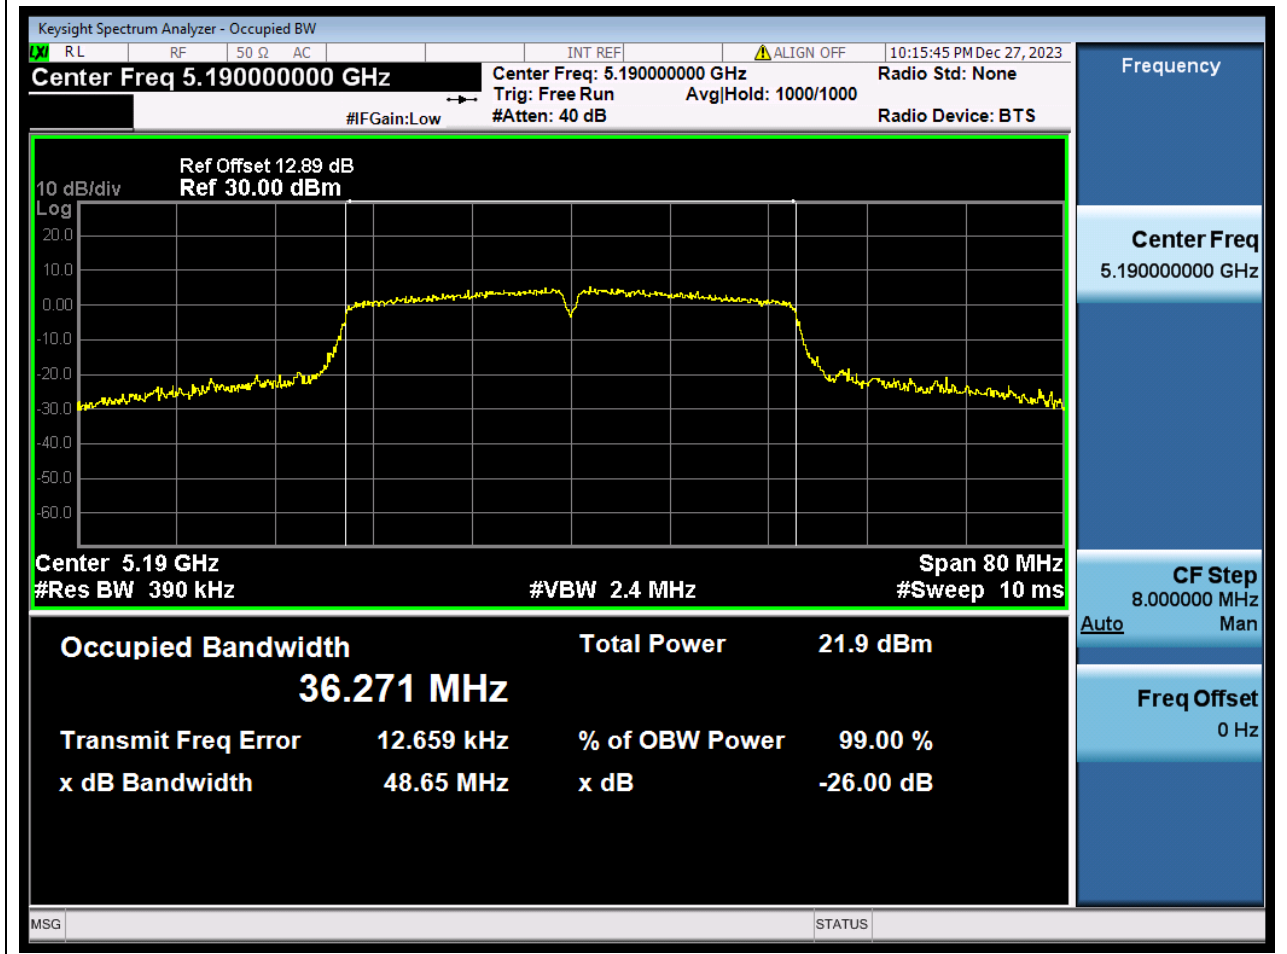

9. 802.11ac_40M_U-NII-1_L

9.2. A.2.2-99% Bandwidth(NTNV)

Center Frequency (MHz)	OBW Power (%)	RBW (MHz)	Detector	Limit (MHz)	OBW (MHz)	Verdict
5190	99	0.39	Peak	0	36.27117	N/A