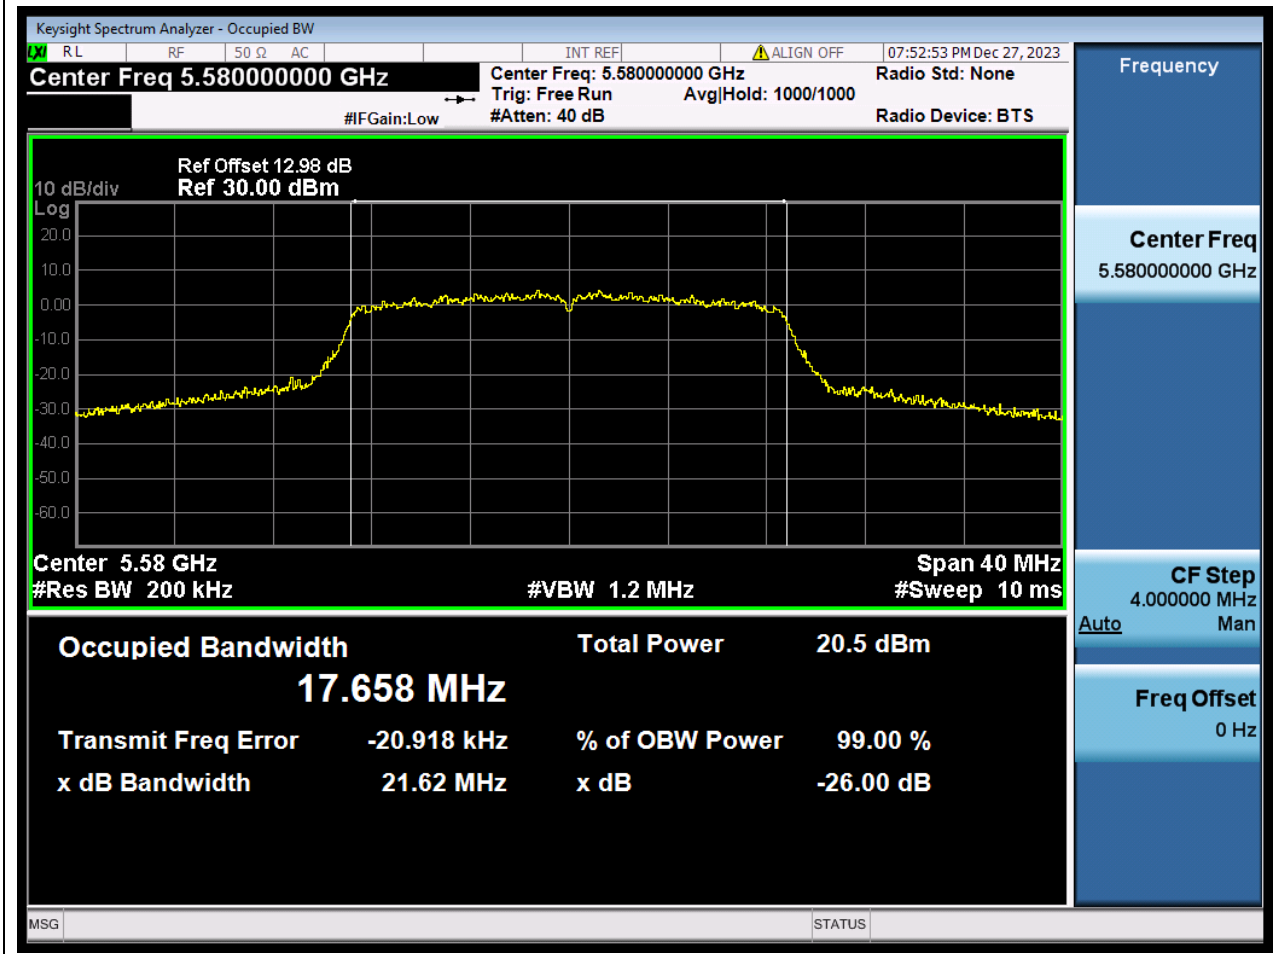

19. 802.11a_20M_U-NII-2C_M

19.2. A.2.2-99% Bandwidth(NTNV)

Center Frequency (MHz)	OBW Power (%)	RBW (MHz)	Detector	Limit (MHz)	OBW (MHz)	Verdict
5580	99	0.2	Peak	0	17.657899	N/A