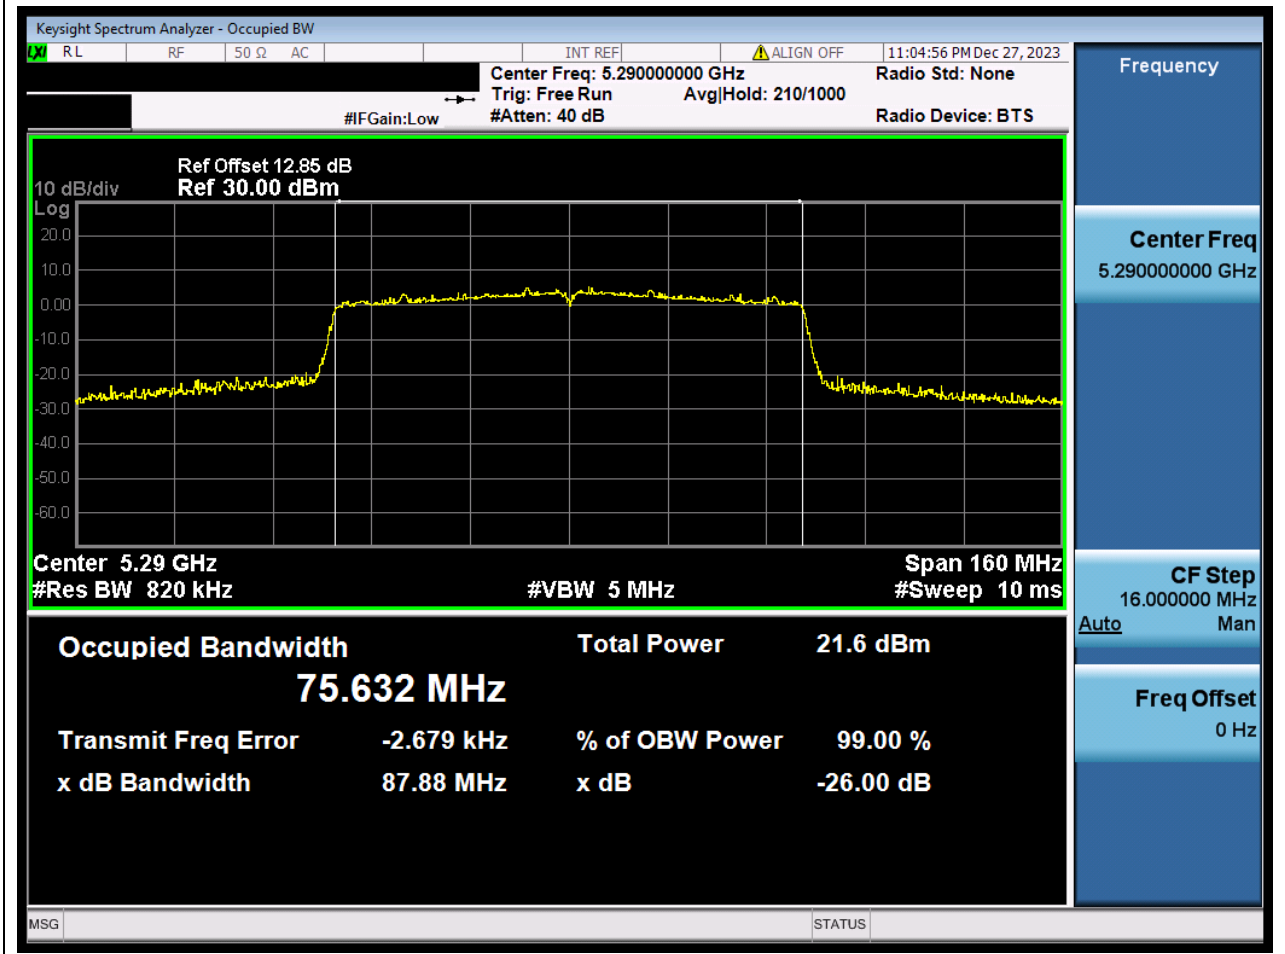

11. 802.11ac_80M_U-NII-1_M

11.2. A.2.2-99% Bandwidth(NTNV)

Center Frequency (MHz)	OBW Power (%)	RBW (MHz)	Detector	Limit (MHz)	OBW (MHz)	Verdict
5210	99	0.82	Peak	0	75.724386	N/A