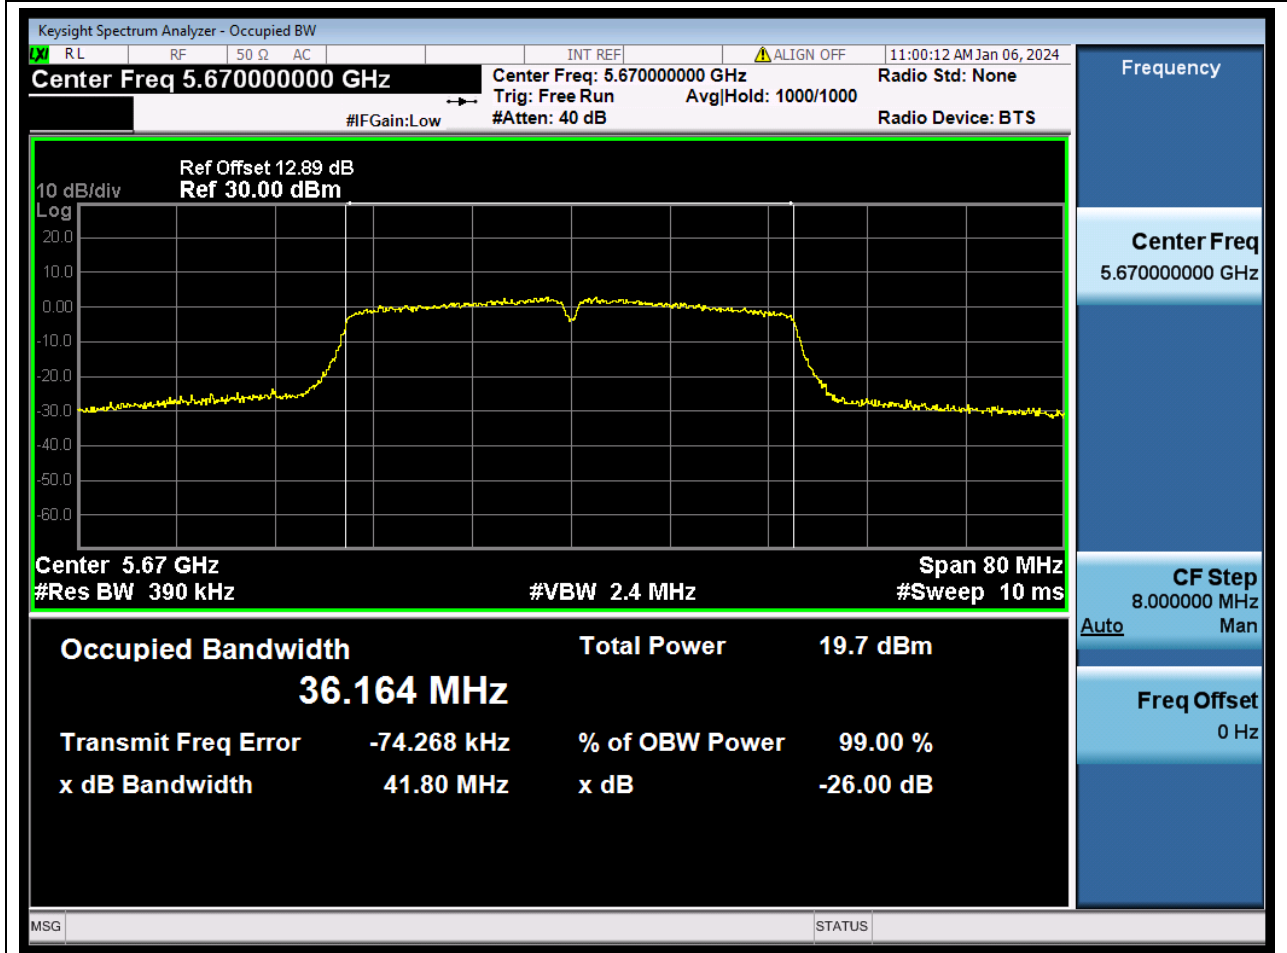

7. 802.11n_40M_U-NII-2C_H

7.1. A.2.2-99% Bandwidth(NTNV)

Center Frequency (MHz)	OBW Power (%)	RBW (MHz)	Detector	Limit (MHz)	OBW (MHz)	Verdict
5670	99	0.39	Peak	0	36.163609	N/A