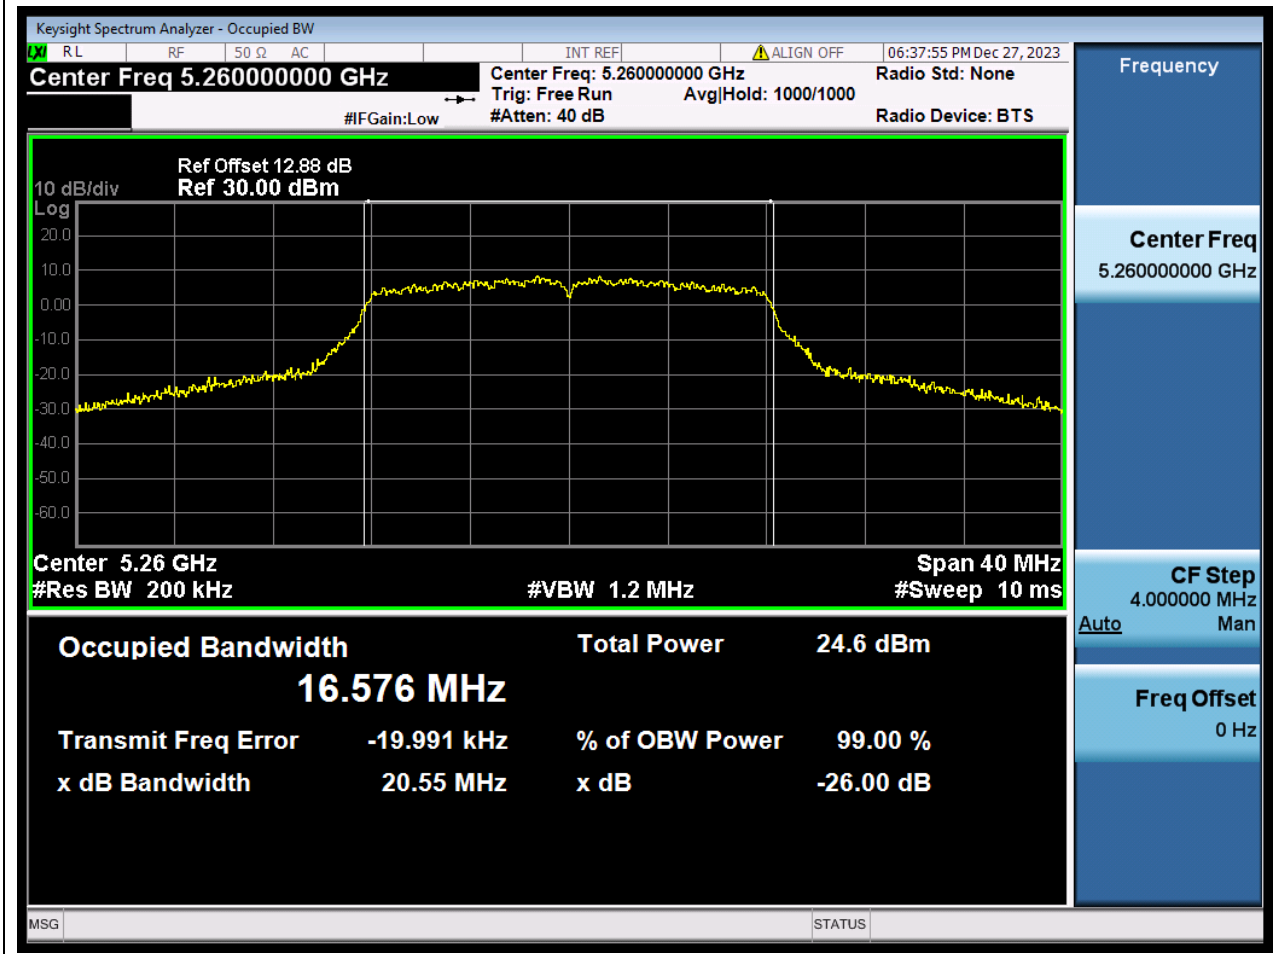

12. 802.11a_20M_U-NII-2A_L

12.1. A.2.2-99% Bandwidth(NTNV)

Center Frequency (MHz)	OBW Power (%)	RBW (MHz)	Detector	Limit (MHz)	OBW (MHz)	Verdict
5260	99	0.2	Peak	0	16.576384	N/A