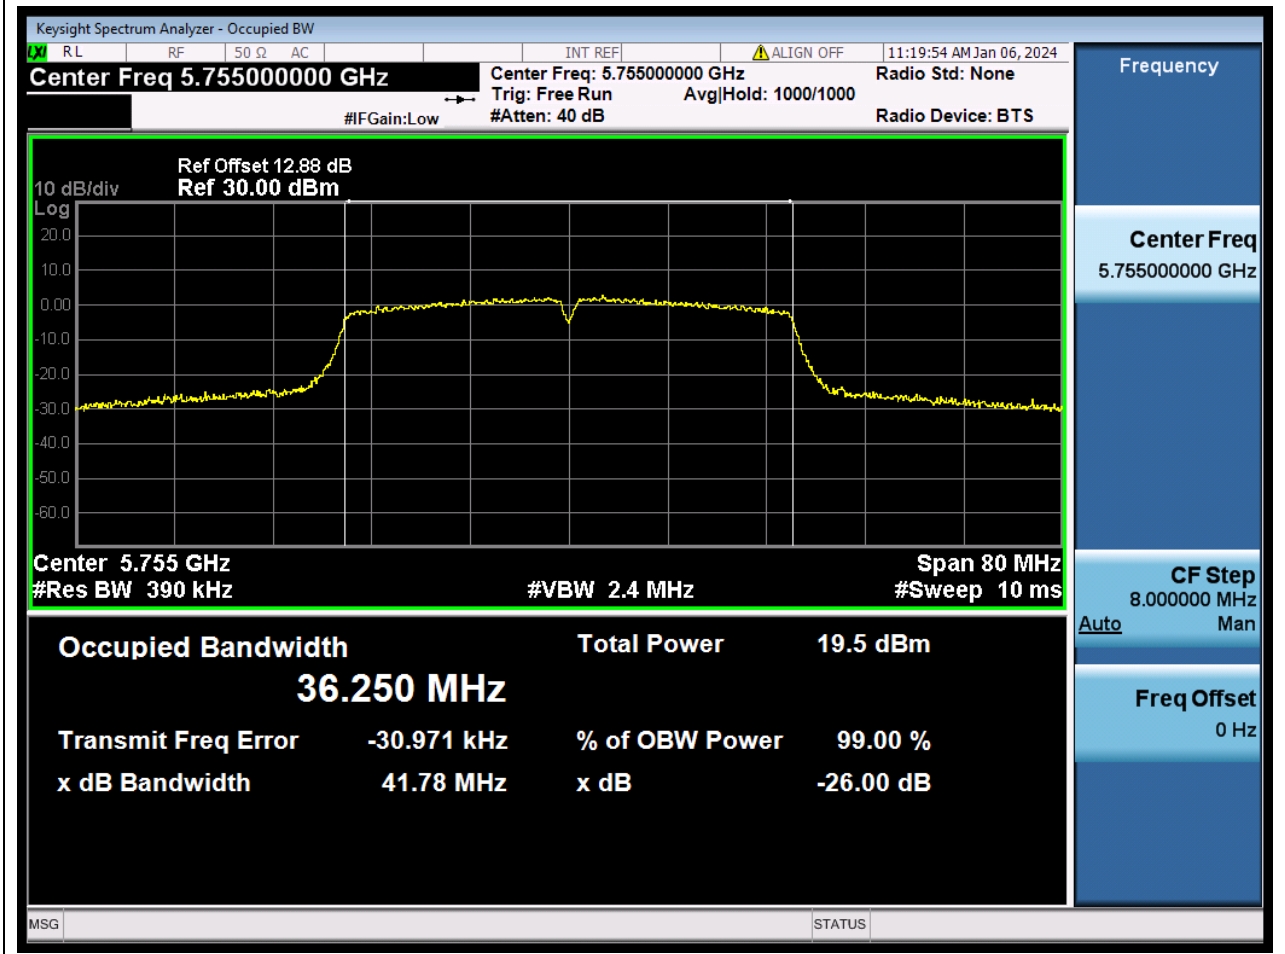

11. 802.11n_40M_U-NII-3_L

11.1. A.2.2-99% Bandwidth(NTNV)

Center Frequency (MHz)	OBW Power (%)	RBW (MHz)	Detector	Limit (MHz)	OBW (MHz)	Verdict
5755	99	0.39	Peak	0	36.250294	N/A