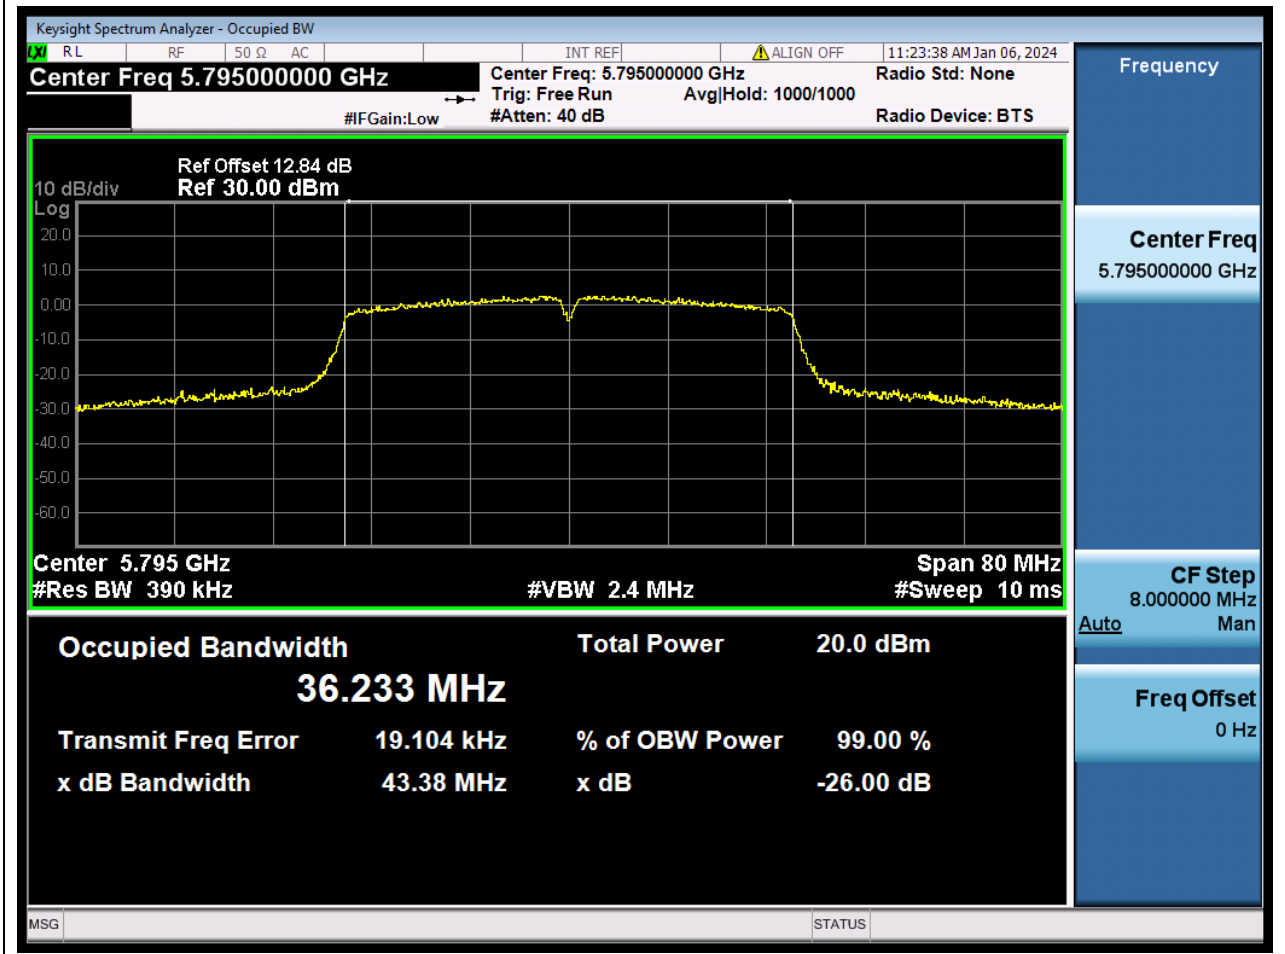

12. 802.11n_40M_U-NII-3_H

12.1. A.2.2-99% Bandwidth(NTNV)

Center Frequency (MHz)	OBW Power (%)	RBW (MHz)	Detector	Limit (MHz)	OBW (MHz)	Verdict
5795	99	0.39	Peak	0	36.232895	N/A