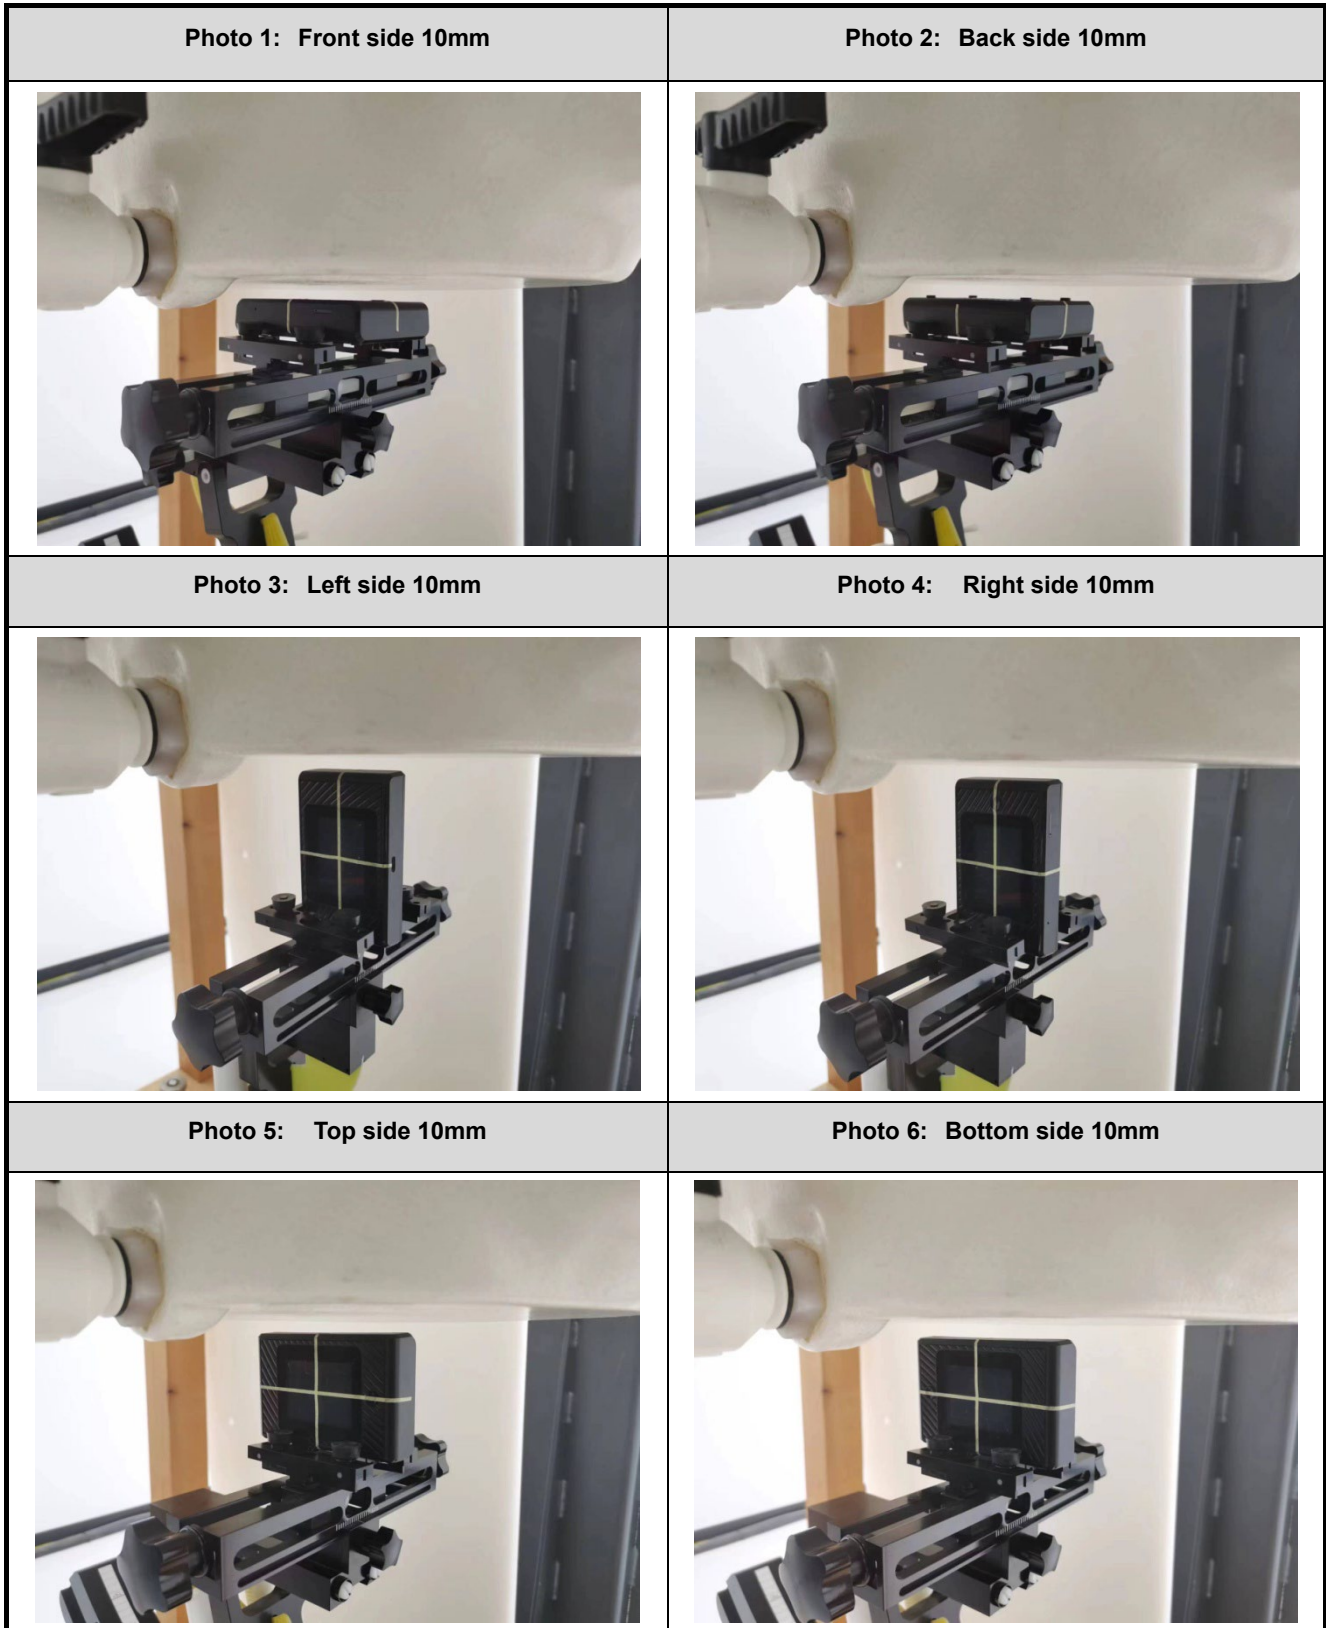

Test Setup Photos

SAR

EMC**AC Conducted Emissions**

Radiated Emissions

RSE

Radiated Spurious Emissions (GSM/WCDMA/LTE) Below1G

Radiated Spurious Emissions (GSM/WCDMA/LTE) Above1G

Radiated Spurious Emissions (WLAN) Below 1G

Radiated Spurious Emissions (WLAN) Above1G