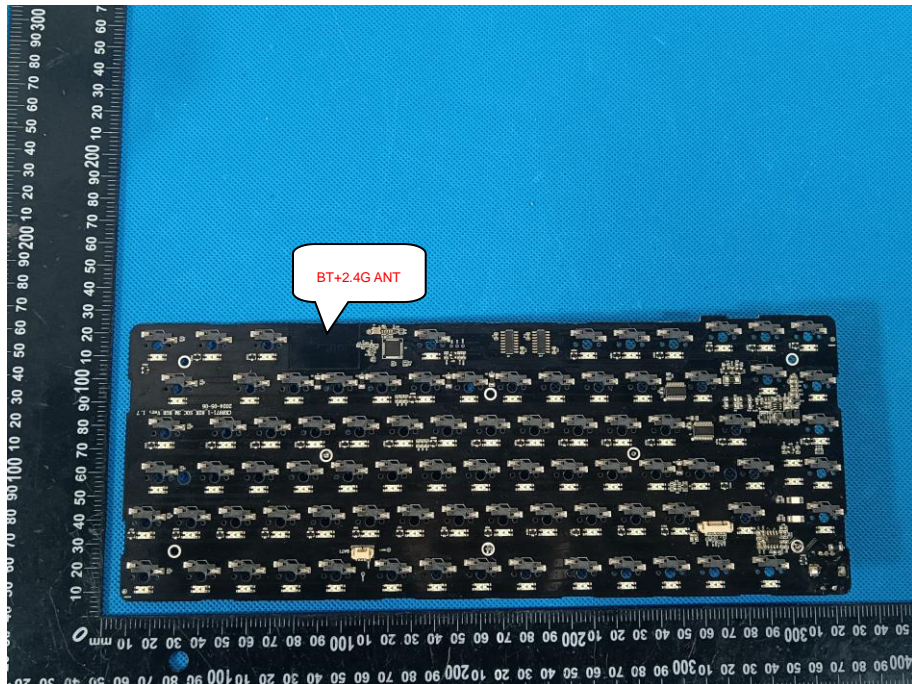

Shenzhen DL Testing Technology Co., Ltd.

EUT PHOTO(Internal Photos)

Shenzhen DL Testing Technology Co., Ltd.

***** END OF REPORT *****