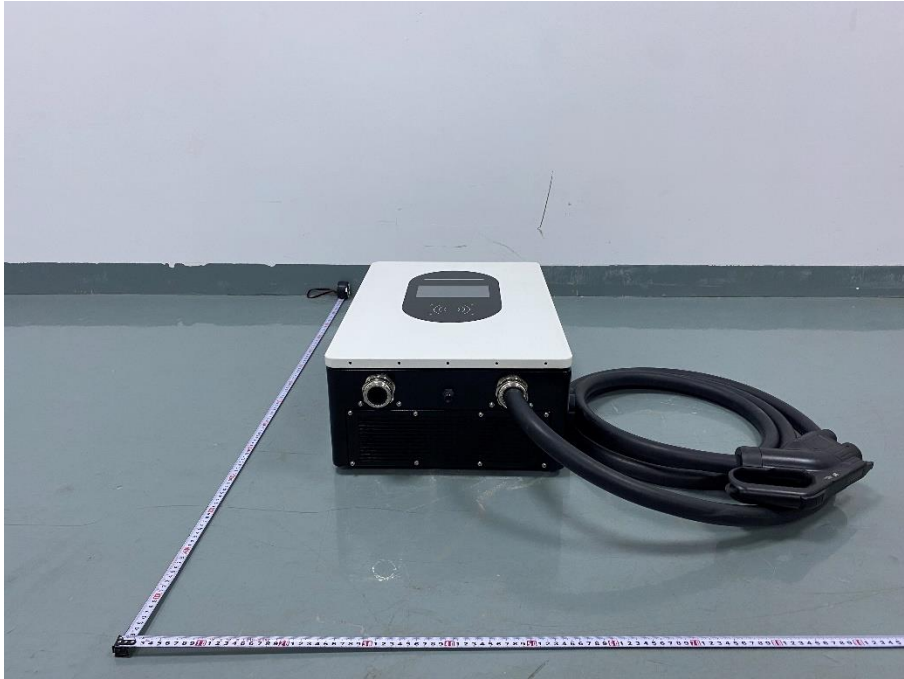

Appendix - External Photographs of EUT Constructional Details
FCC ID: 2BBSV-L40W
Model: L3S-DC40WRW

Photo 1

Photo 2

Photo 3

Photo 4

Photo 5

Photo 6

Photo 7