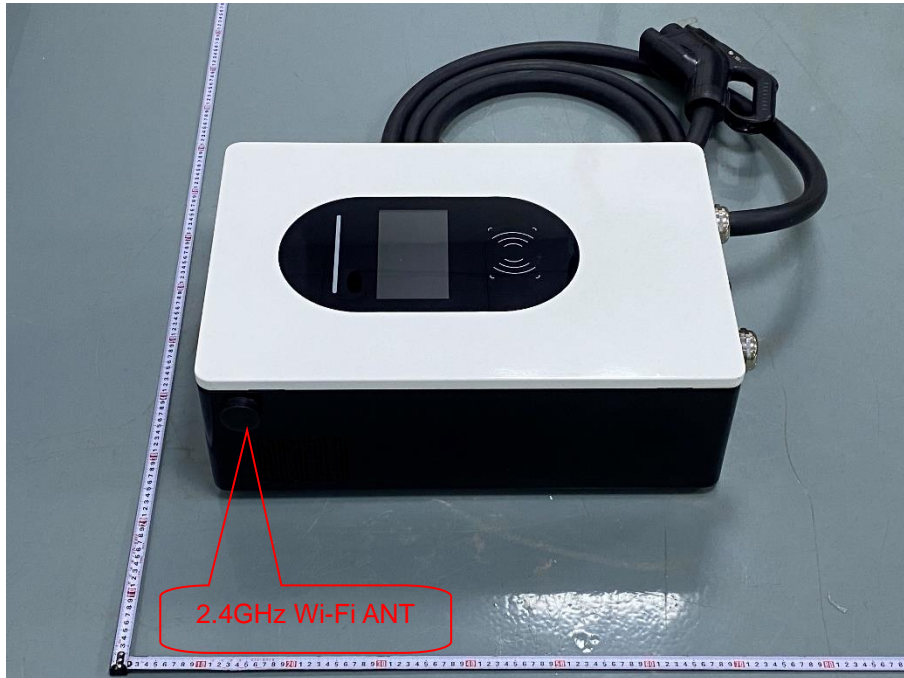

Appendix - External Photographs of EUT Constructional Details

**FCC ID: 2BBSV-L40W
Model: L3S-DC40GRW**

Photo 1

Photo 2

Photo 3

Photo 4

Photo 5

Photo 6