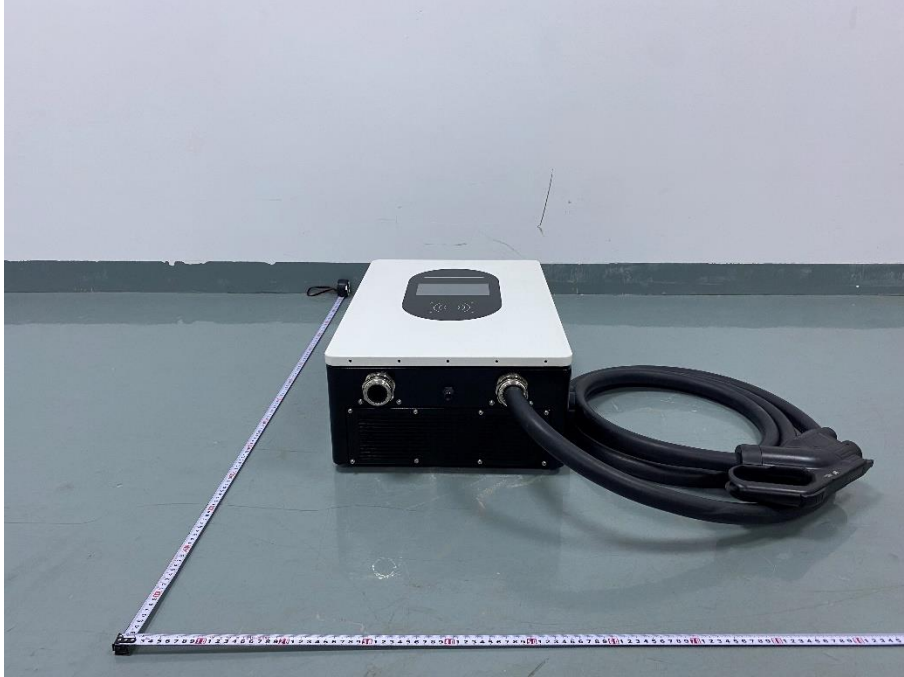

Appendix - External Photographs of EUT Constructional Details

**FCC ID: 2BBSV-L40W
Model: L3S-DC40GRW**

Photo 1

Photo 2

Photo 3

Photo 4

Photo 5

Photo 6