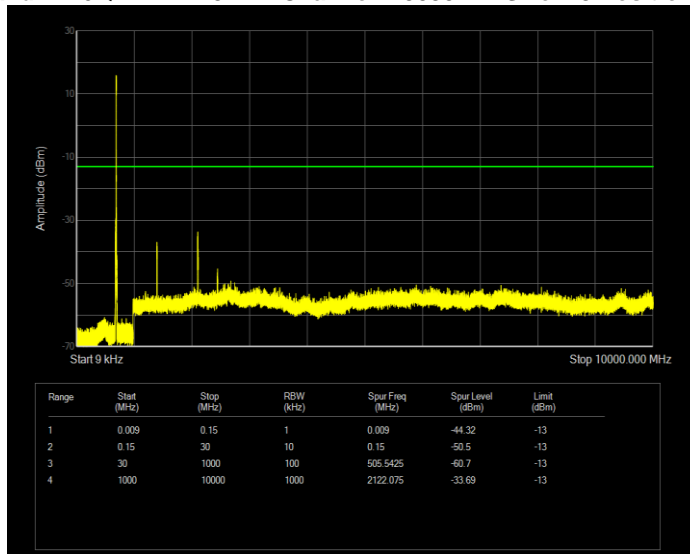

Band12 16QAM BW=5MHz Channel=23095 RB Size=25 Position=#0