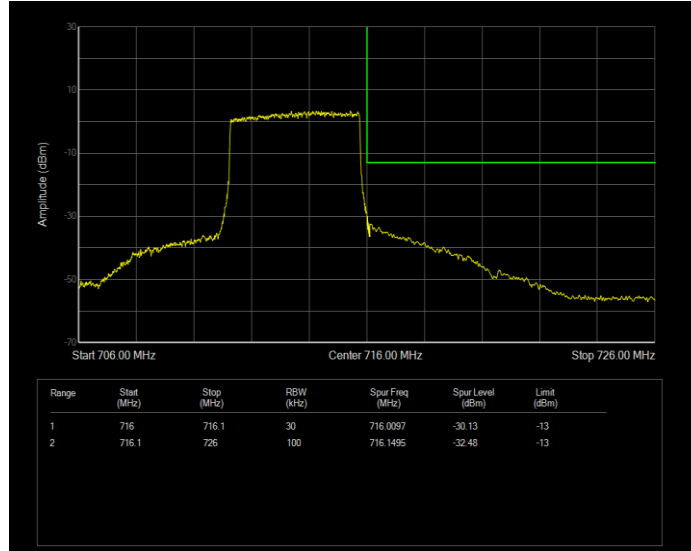

Band12 QPSK BW=3MHz Channel=23165 RB Size=15 Position=#0

Band12 QPSK BW=5MHz Channel=23035 RB Size=1 Position=#0

Band12 QPSK BW=5MHz Channel=23035 RB Size=25 Position=#0

Band12 QPSK BW=5MHz Channel=23155 RB Size=1 Position=#0

Band12 QPSK BW=5MHz Channel=23155 RB Size=25 Position=#0

Band13 16QAM BW=10MHz Channel=23230 RB Size=1 Position=#0

Band13 16QAM BW=10MHz Channel=23230 RB Size=50 Position=#0

Band13 16QAM BW=5MHz Channel=23205 RB Size=1 Position=#0