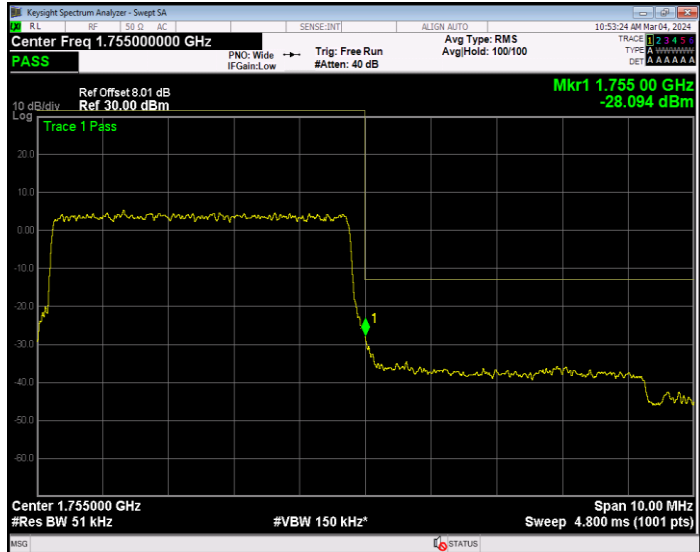

Band4 QPSK BW=5MHz Channel=20375 RB Size=25 Position=#0