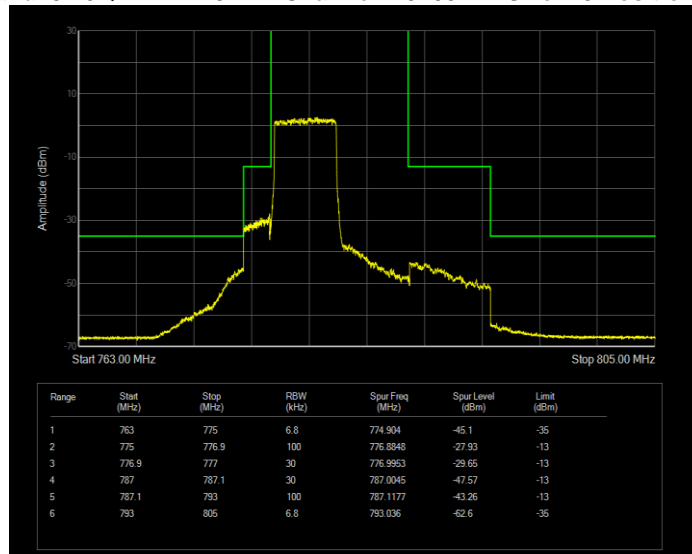

Band12 QPSK BW=5MHz Channel=23155 RB Size=25 Position=#0

Band13 16QAM BW=10MHz Channel=23230 RB Size=1 Position=#0

Band13 16QAM BW=10MHz Channel=23230 RB Size=50 Position=#0

Band13 16QAM BW=5MHz Channel=23205 RB Size=1 Position=#0

Band13 16QAM BW=5MHz Channel=23205 RB Size=25 Position=#0

Band13 16QAM BW=5MHz Channel=23255 RB Size=1 Position=#0