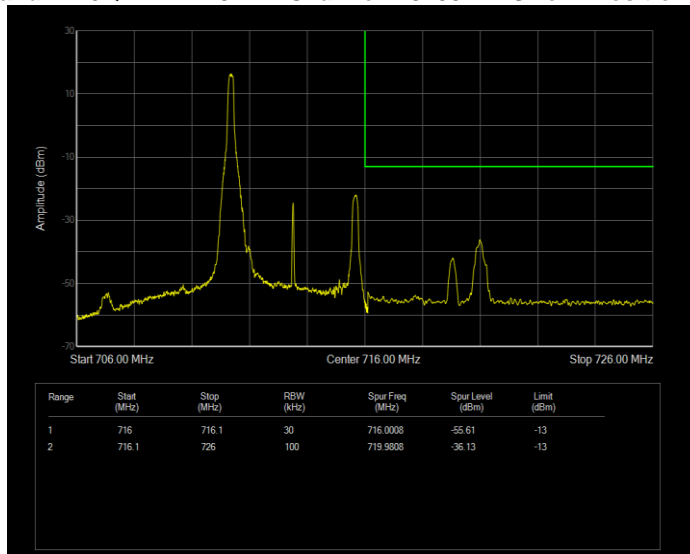

Band12 16QAM BW=3MHz Channel=23165 RB Size=15 Position=#0

Band12 16QAM BW=5MHz Channel=23035 RB Size=1 Position=#0

Band12 16QAM BW=5MHz Channel=23035 RB Size=25 Position=#0

Band12 16QAM BW=5MHz Channel=23155 RB Size=1 Position=#0