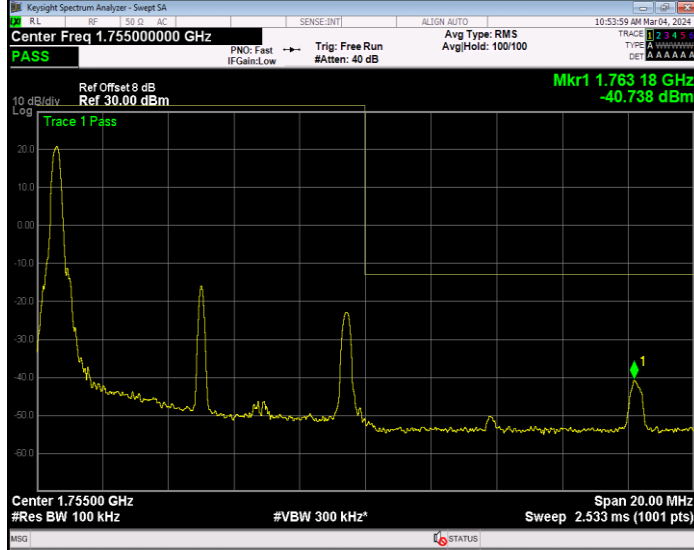

Band4 16QAM BW=1.4MHz Channel=20393 RB Size=6 Position=#0

Band4 16QAM BW=10MHz Channel=20000 RB Size=1 Position=#0

Band4 16QAM BW=10MHz Channel=20000 RB Size=50 Position=#0

Band4 16QAM BW=10MHz Channel=20350 RB Size=1 Position=#0

Band4 16QAM BW=10MHz Channel=20350 RB Size=50 Position=#0

Band4 16QAM BW=15MHz Channel=20025 RB Size=1 Position=#0

Band4 16QAM BW=15MHz Channel=20025 RB Size=75 Position=#0

Band4 16QAM BW=15MHz Channel=20325 RB Size=1 Position=#0