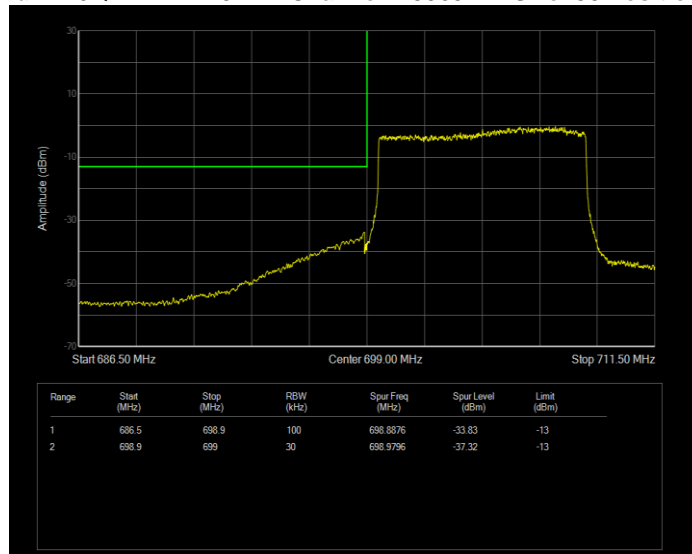

Band12 16QAM BW=10MHz Channel=23060 RB Size=50 Position=#0