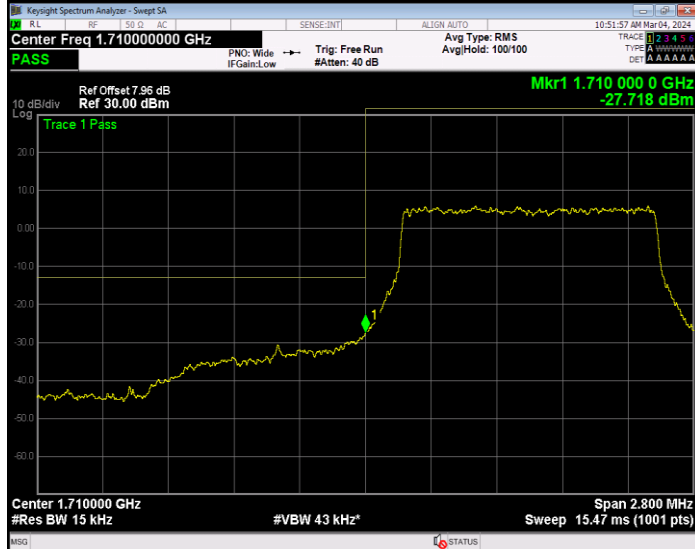

Band4 16QAM BW=20MHz Channel=20300 RB Size=100 Position=#0

Band4 16QAM BW=3MHz Channel=19965 RB Size=1 Position=#0

Band4 16QAM BW=3MHz Channel=19965 RB Size=15 Position=#0

Band4 16QAM BW=3MHz Channel=20385 RB Size=1 Position=#0

Band4 16QAM BW=3MHz Channel=20385 RB Size=15 Position=#0

Band4 16QAM BW=5MHz Channel=19975 RB Size=1 Position=#0

Band4 16QAM BW=5MHz Channel=19975 RB Size=25 Position=#0

Band4 16QAM BW=5MHz Channel=20375 RB Size=1 Position=#0

Band4 16QAM BW=5MHz Channel=20375 RB Size=25 Position=#0

Band4 QPSK BW=1.4MHz Channel=19957 RB Size=1 Position=#0

Band4 QPSK BW=1.4MHz Channel=19957 RB Size=6 Position=#0

Band4 QPSK BW=1.4MHz Channel=20393 RB Size=1 Position=#0