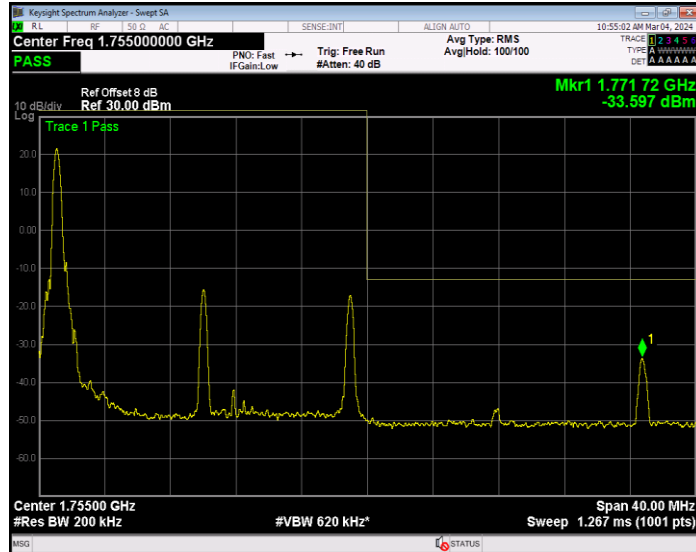

Band4 16QAM BW=15MHz Channel=20325 RB Size=75 Position=#0

Band4 16QAM BW=20MHz Channel=20050 RB Size=1 Position=#0

Band4 16QAM BW=20MHz Channel=20050 RB Size=100 Position=#0

Band4 16QAM BW=20MHz Channel=20300 RB Size=1 Position=#0