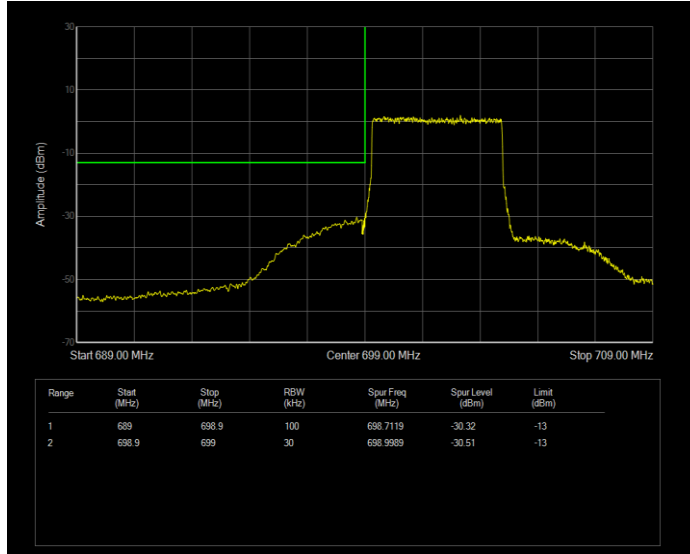

Band12 16QAM BW=5MHz Channel=23035 RB Size=25 Position=#0