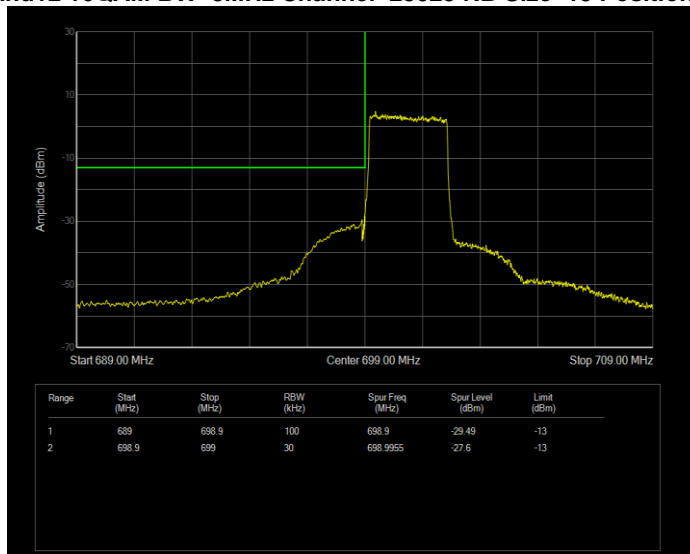

Band12 16QAM BW=1.4MHz Channel=23173 RB Size=6 Position=#0

Band12 16QAM BW=10MHz Channel=23060 RB Size=1 Position=#0

Band12 16QAM BW=10MHz Channel=23060 RB Size=50 Position=#0

Band12 16QAM BW=10MHz Channel=23130 RB Size=1 Position=#0

Band12 16QAM BW=10MHz Channel=23130 RB Size=50 Position=#0

Band12 16QAM BW=3MHz Channel=23025 RB Size=1 Position=#0

Band12 16QAM BW=3MHz Channel=23025 RB Size=15 Position=#0

Band12 16QAM BW=3MHz Channel=23165 RB Size=1 Position=#0