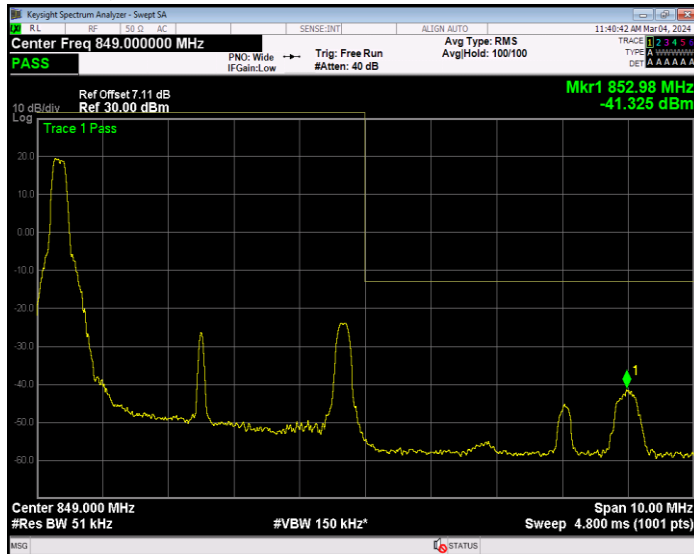

Band5 16QAM BW=3MHz Channel=20635 RB Size=15 Position=#0

Band5 16QAM BW=5MHz Channel=20425 RB Size=1 Position=#0

Band5 16QAM BW=5MHz Channel=20425 RB Size=25 Position=#0

Band5 16QAM BW=5MHz Channel=20625 RB Size=1 Position=#0