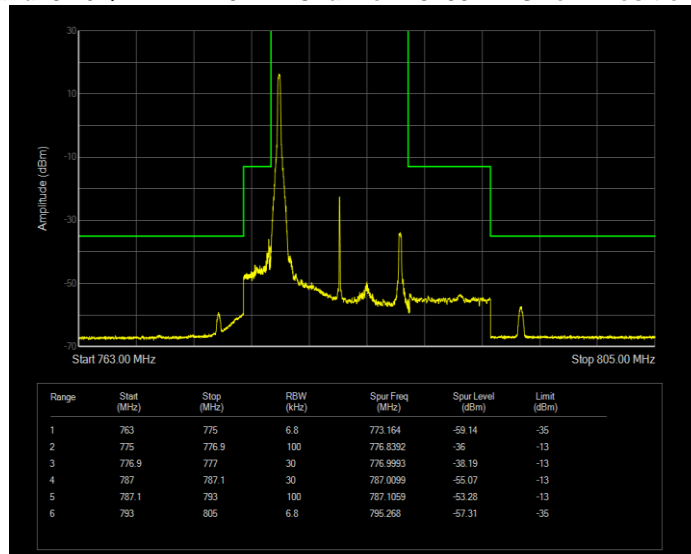

Band13 16QAM BW=10MHz Channel=23230 RB Size=1 Position=#0