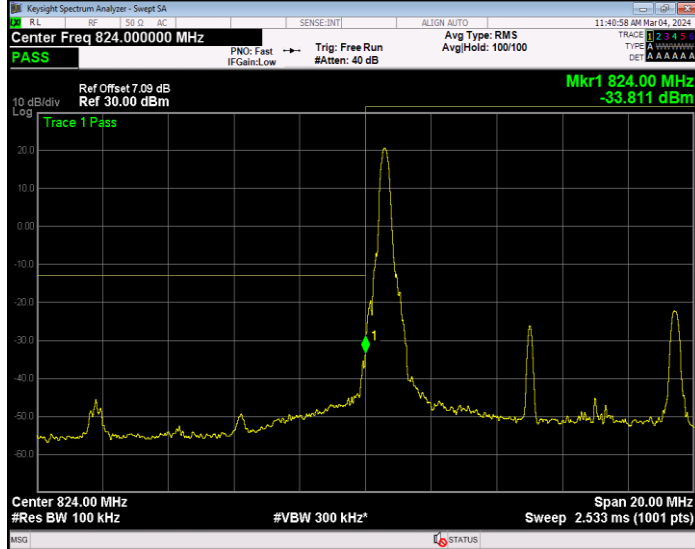

Band5 16QAM BW=10MHz Channel=20450 RB Size=1 Position=#0