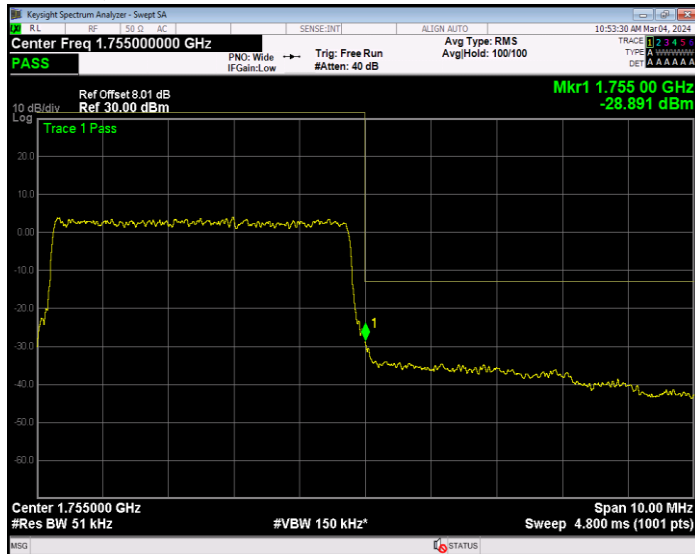

Band4 16QAM BW=3MHz Channel=20385 RB Size=15 Position=#0

Band4 16QAM BW=5MHz Channel=19975 RB Size=1 Position=#0

Band4 16QAM BW=5MHz Channel=19975 RB Size=25 Position=#0

Band4 16QAM BW=5MHz Channel=20375 RB Size=1 Position=#0

Band4 16QAM BW=5MHz Channel=20375 RB Size=25 Position=#0

Band4 QPSK BW=1.4MHz Channel=19957 RB Size=1 Position=#0

Band4 QPSK BW=1.4MHz Channel=19957 RB Size=6 Position=#0

Band4 QPSK BW=1.4MHz Channel=20393 RB Size=1 Position=#0