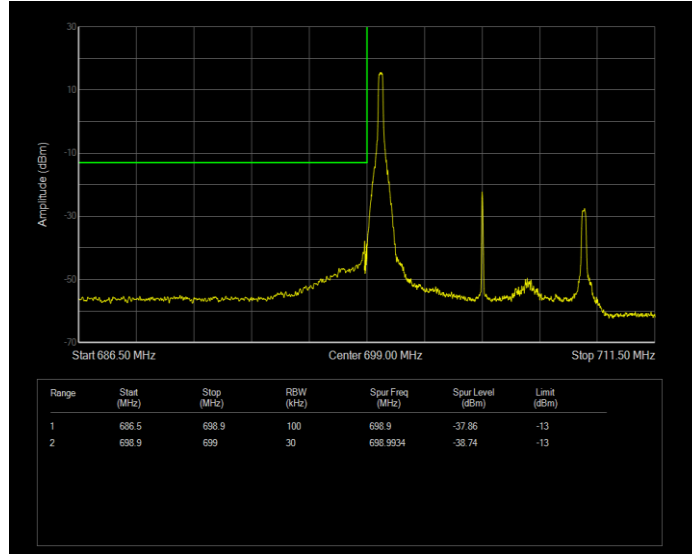

Band12 16QAM BW=10MHz Channel=23060 RB Size=1 Position=#0