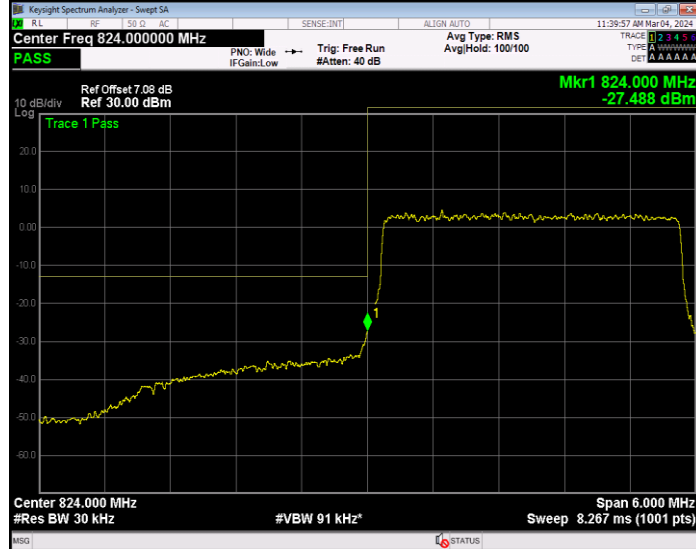

Band5 16QAM BW=3MHz Channel=20415 RB Size=15 Position=#0