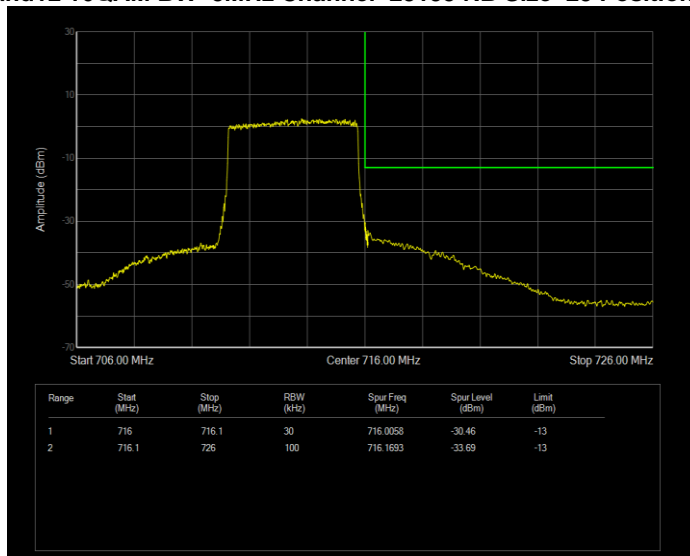

Band12 16QAM BW=5MHz Channel=23155 RB Size=25 Position=#0