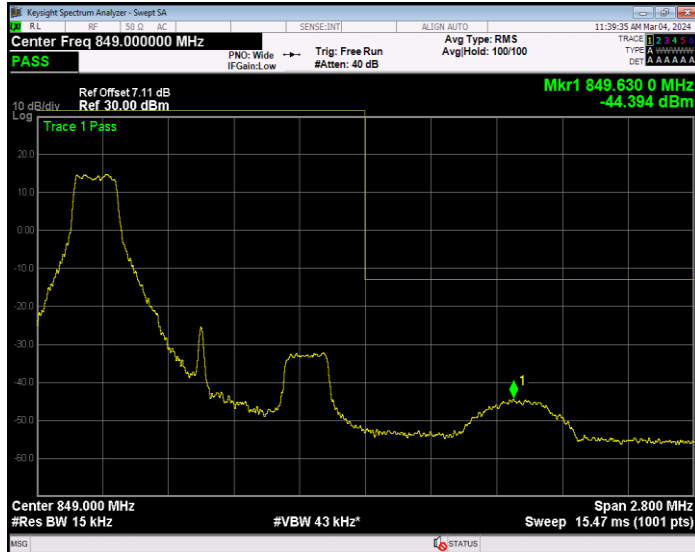

Band4 QPSK BW=5MHz Channel=20375 RB Size=25 Position=#0

Band5 16QAM BW=1.4MHz Channel=20407 RB Size=1 Position=#0

Band5 16QAM BW=1.4MHz Channel=20407 RB Size=6 Position=#0

Band5 16QAM BW=1.4MHz Channel=20643 RB Size=1 Position=#0