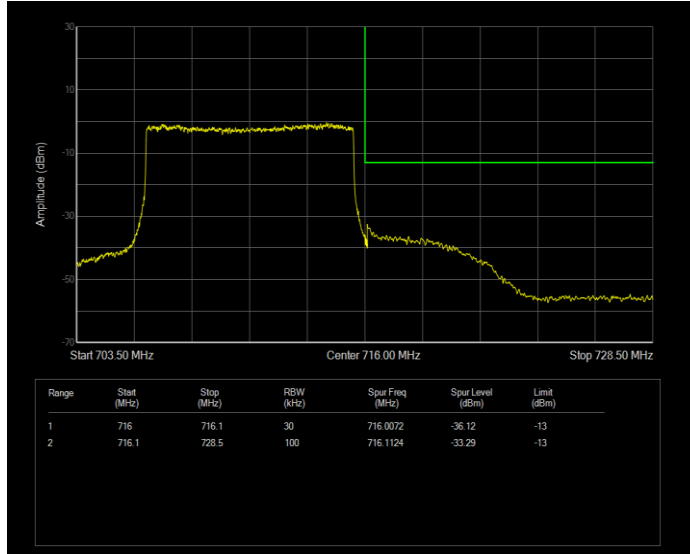

Band12 16QAM BW=10MHz Channel=23130 RB Size=50 Position=#0