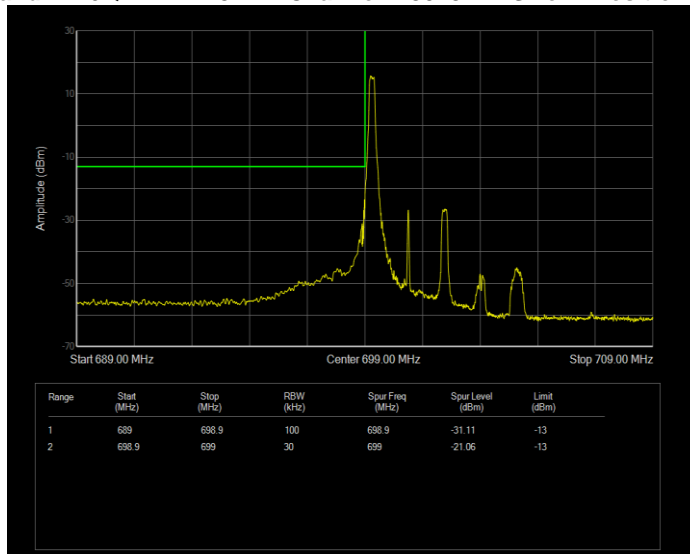

Band12 16QAM BW=3MHz Channel=23025 RB Size=1 Position=#0