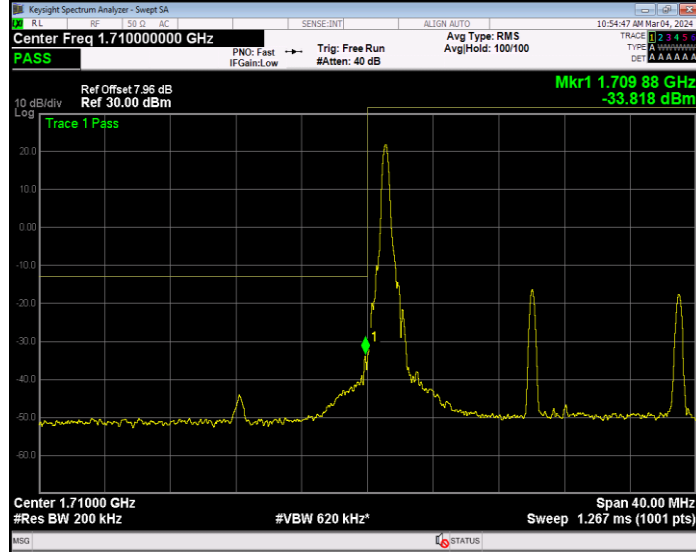

Band4 16QAM BW=10MHz Channel=20350 RB Size=50 Position=#0

Band4 16QAM BW=15MHz Channel=20025 RB Size=1 Position=#0

Band4 16QAM BW=15MHz Channel=20025 RB Size=75 Position=#0

Band4 16QAM BW=15MHz Channel=20325 RB Size=1 Position=#0

Band4 16QAM BW=15MHz Channel=20325 RB Size=75 Position=#0

Band4 16QAM BW=20MHz Channel=20050 RB Size=1 Position=#0

Band4 16QAM BW=20MHz Channel=20050 RB Size=100 Position=#0

Band4 16QAM BW=20MHz Channel=20300 RB Size=1 Position=#0