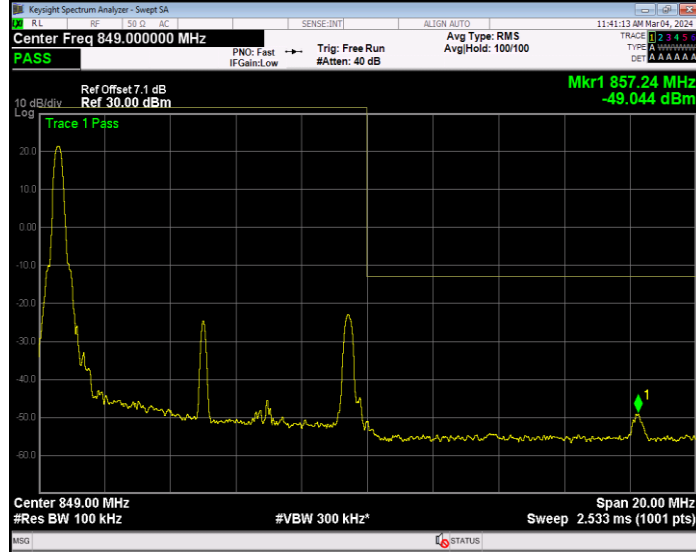

Band5 16QAM BW=1.4MHz Channel=20643 RB Size=6 Position=#0

Band5 16QAM BW=10MHz Channel=20450 RB Size=1 Position=#0

Band5 16QAM BW=10MHz Channel=20450 RB Size=50 Position=#0

Band5 16QAM BW=10MHz Channel=20600 RB Size=1 Position=#0