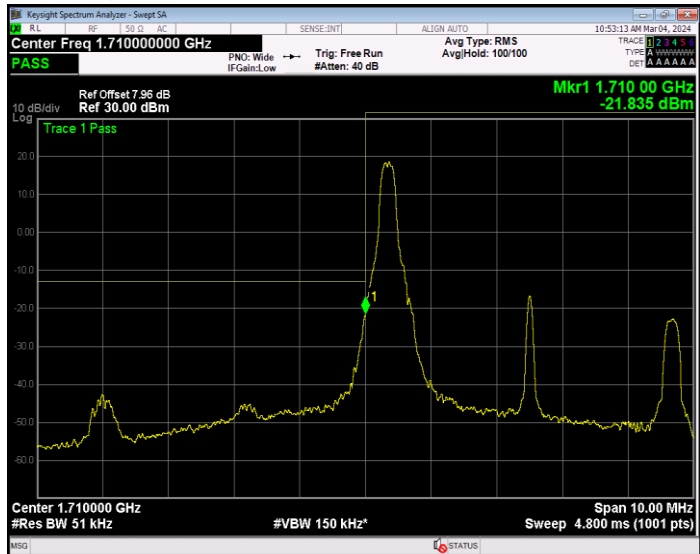

Band4 16QAM BW=5MHz Channel=19975 RB Size=1 Position=#0