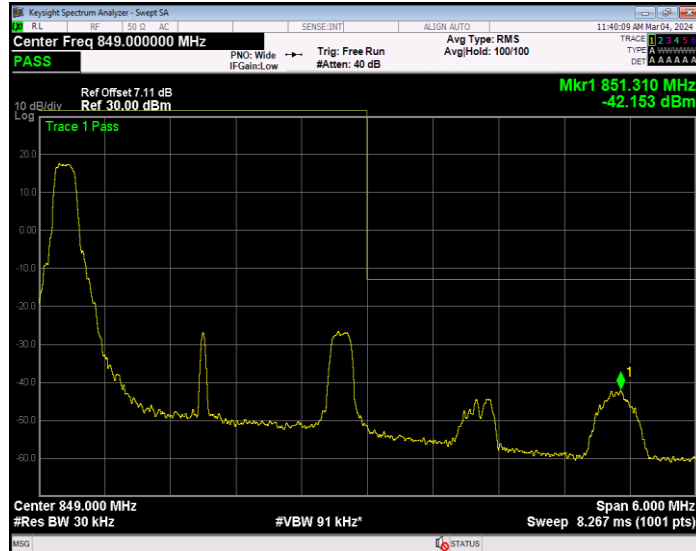

Band5 16QAM BW=10MHz Channel=20600 RB Size=50 Position=#0

Band5 16QAM BW=3MHz Channel=20415 RB Size=1 Position=#0

Band5 16QAM BW=3MHz Channel=20415 RB Size=15 Position=#0

Band5 16QAM BW=3MHz Channel=20635 RB Size=1 Position=#0