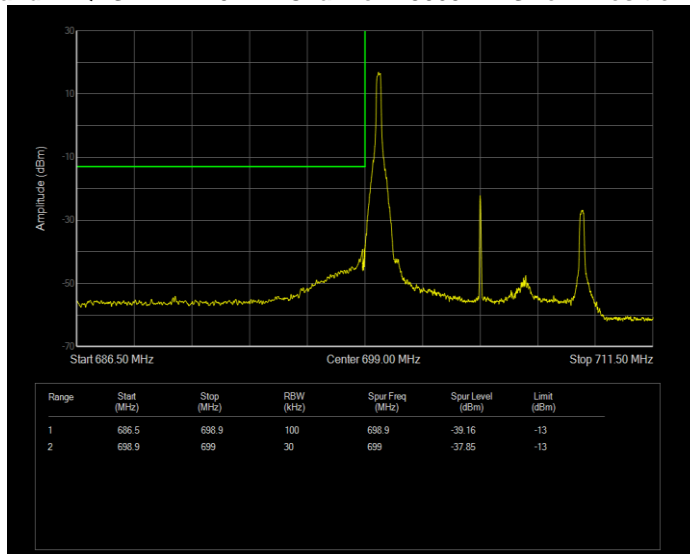

Band12 QPSK BW=10MHz Channel=23060 RB Size=1 Position=#0