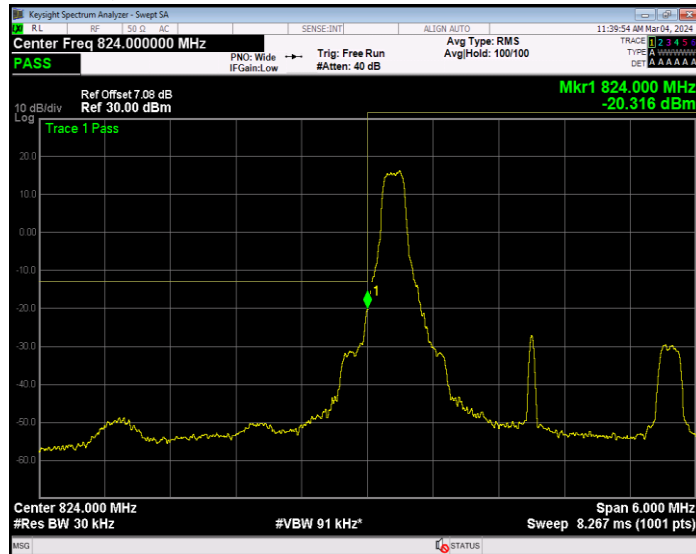

Band5 16QAM BW=3MHz Channel=20415 RB Size=1 Position=#0