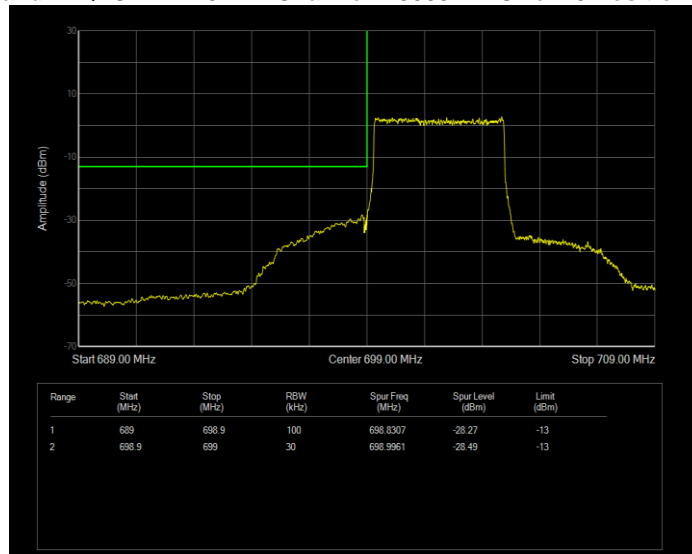

Band12 QPSK BW=1.4MHz Channel=23173 RB Size=6 Position=#0

Band12 QPSK BW=10MHz Channel=23060 RB Size=1 Position=#0

Band12 QPSK BW=10MHz Channel=23060 RB Size=50 Position=#0

Band12 QPSK BW=10MHz Channel=23130 RB Size=1 Position=#0

Band12 QPSK BW=10MHz Channel=23130 RB Size=50 Position=#0

Band12 QPSK BW=3MHz Channel=23025 RB Size=1 Position=#0

Band12 QPSK BW=3MHz Channel=23025 RB Size=15 Position=#0

Band12 QPSK BW=3MHz Channel=23165 RB Size=1 Position=#0

Band12 QPSK BW=3MHz Channel=23165 RB Size=15 Position=#0

Band12 QPSK BW=5MHz Channel=23035 RB Size=1 Position=#0

Band12 QPSK BW=5MHz Channel=23035 RB Size=25 Position=#0

Band12 QPSK BW=5MHz Channel=23155 RB Size=1 Position=#0