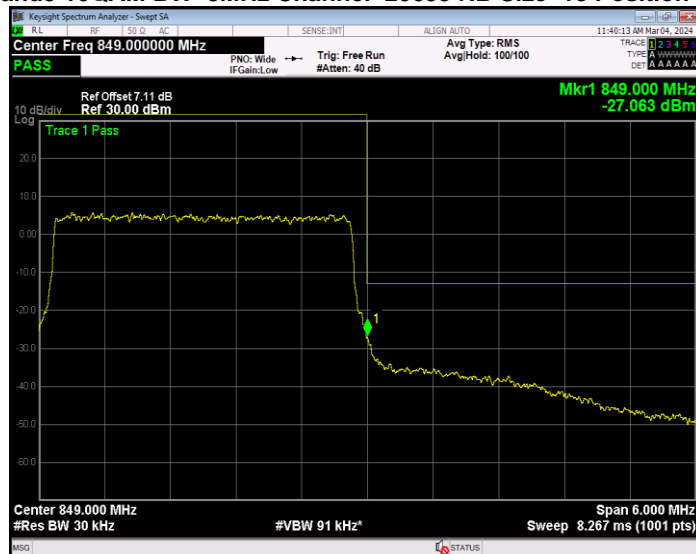

Band5 16QAM BW=3MHz Channel=20635 RB Size=15 Position=#0