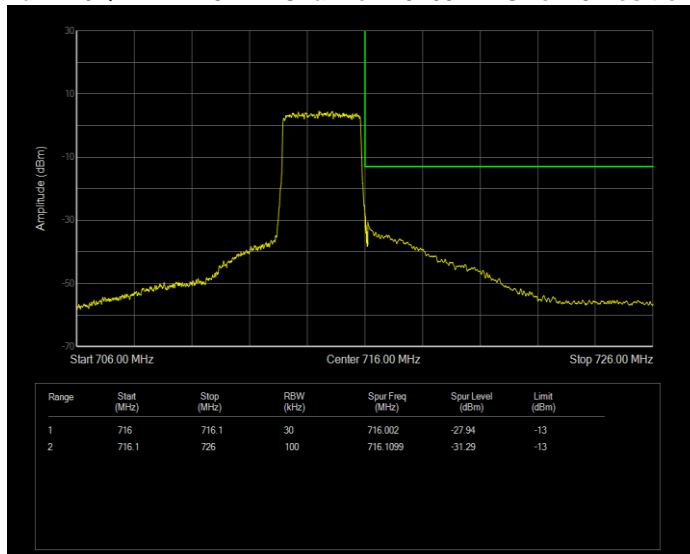

Band12 16QAM BW=3MHz Channel=23165 RB Size=15 Position=#0