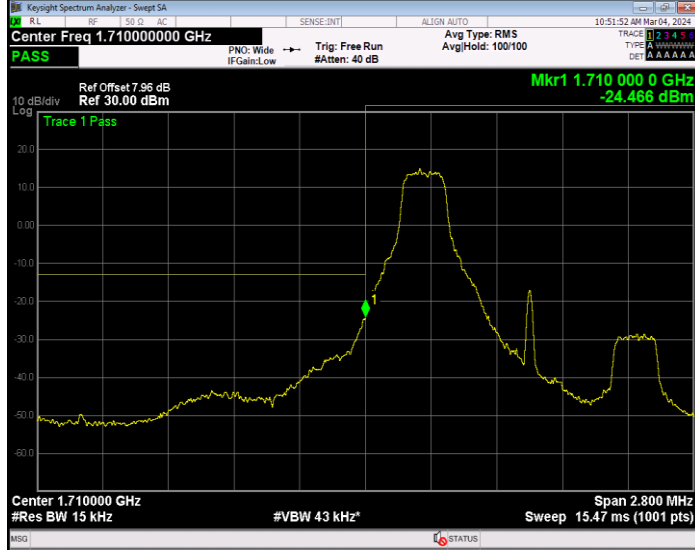

Band4 QPSK BW=1.4MHz Channel=19957 RB Size=1 Position=#0