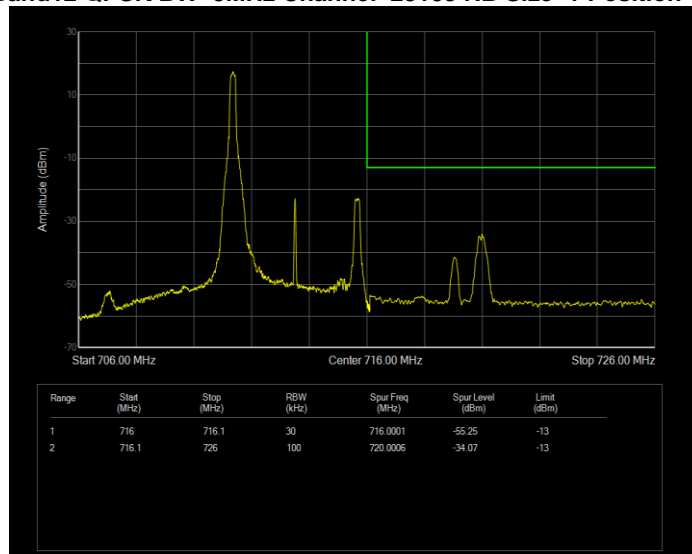

Band12 QPSK BW=3MHz Channel=23165 RB Size=15 Position=#0

Band12 QPSK BW=5MHz Channel=23035 RB Size=1 Position=#0

Band12 QPSK BW=5MHz Channel=23035 RB Size=25 Position=#0

Band12 QPSK BW=5MHz Channel=23155 RB Size=1 Position=#0