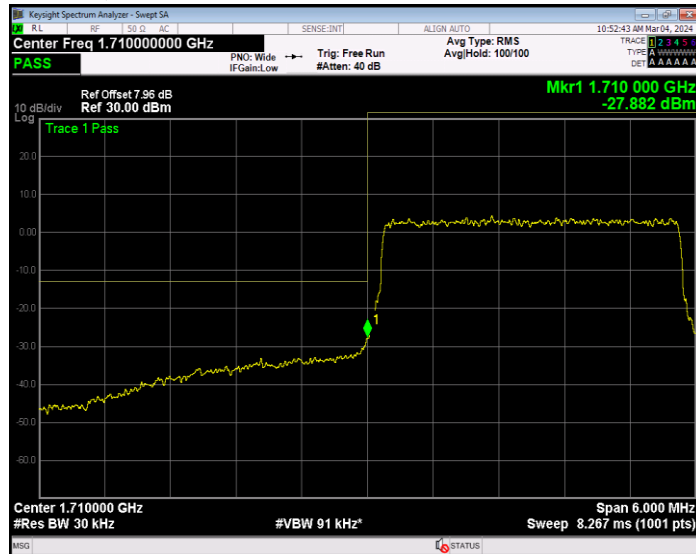

Band4 16QAM BW=10MHz Channel=20350 RB Size=50 Position=#0

Band4 16QAM BW=15MHz Channel=20025 RB Size=1 Position=#0

Band4 16QAM BW=15MHz Channel=20025 RB Size=75 Position=#0

Band4 16QAM BW=15MHz Channel=20325 RB Size=1 Position=#0

Band4 16QAM BW=15MHz Channel=20325 RB Size=75 Position=#0

Band4 16QAM BW=20MHz Channel=20050 RB Size=1 Position=#0

Band4 16QAM BW=20MHz Channel=20050 RB Size=100 Position=#0

Band4 16QAM BW=20MHz Channel=20300 RB Size=1 Position=#0

Band4 16QAM BW=20MHz Channel=20300 RB Size=100 Position=#0

Band4 16QAM BW=3MHz Channel=19965 RB Size=1 Position=#0

Band4 16QAM BW=3MHz Channel=19965 RB Size=15 Position=#0

Band4 16QAM BW=3MHz Channel=20385 RB Size=1 Position=#0