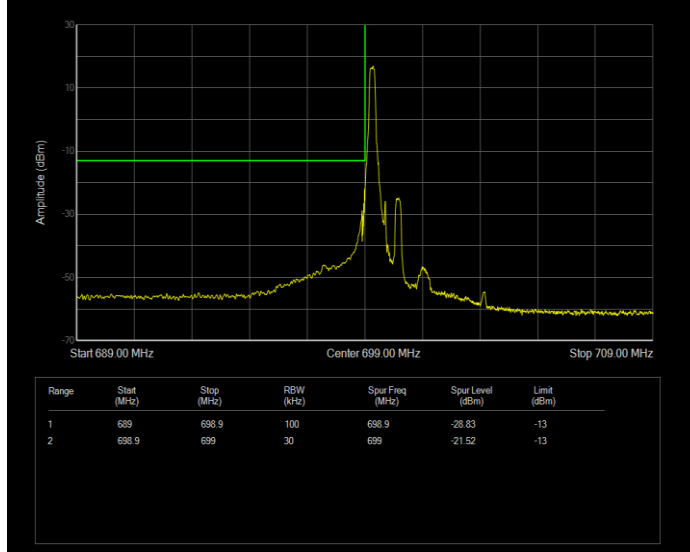

Band12 QPSK BW=1.4MHz Channel=23017 RB Size=1 Position=#0