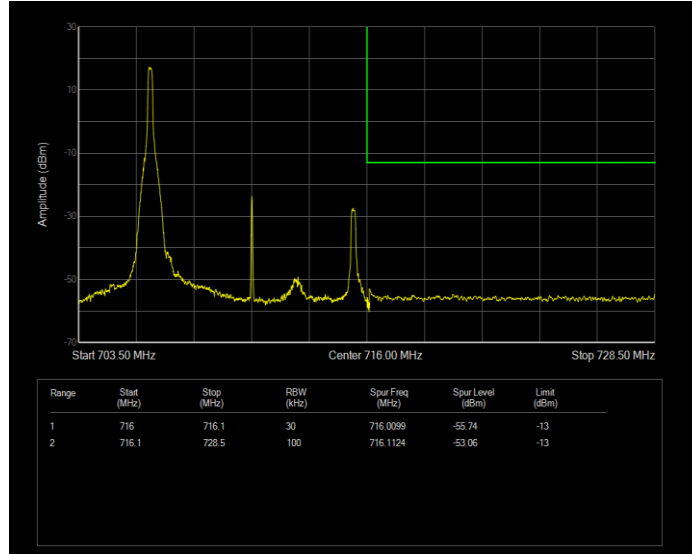

Band12 QPSK BW=1.4MHz Channel=23173 RB Size=6 Position=#0

Band12 QPSK BW=10MHz Channel=23060 RB Size=1 Position=#0

Band12 QPSK BW=10MHz Channel=23060 RB Size=50 Position=#0

Band12 QPSK BW=10MHz Channel=23130 RB Size=1 Position=#0