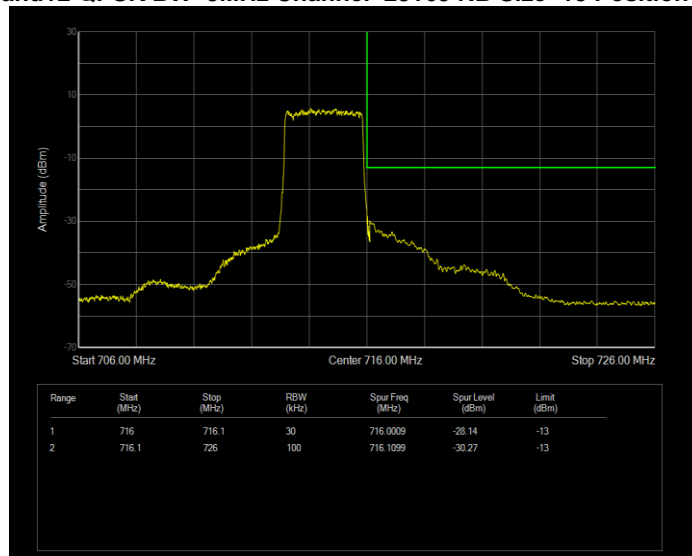

Band12 QPSK BW=3MHz Channel=23165 RB Size=15 Position=#0