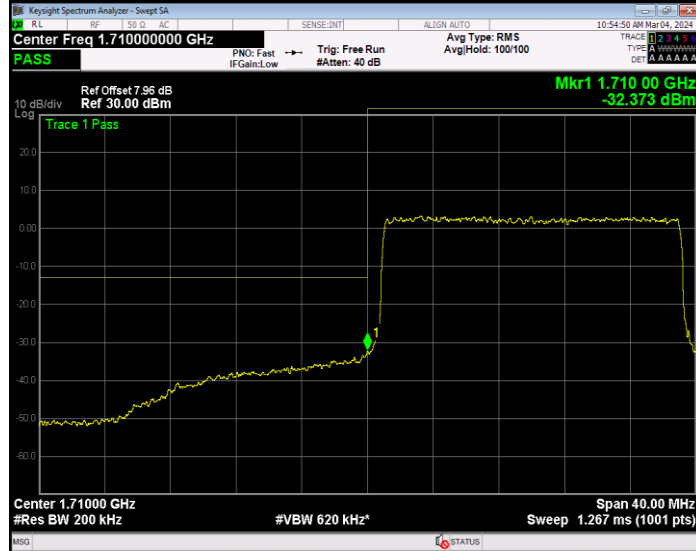

Band4 16QAM BW=1.4MHz Channel=20393 RB Size=6 Position=#0

Band4 16QAM BW=10MHz Channel=20000 RB Size=1 Position=#0

Band4 16QAM BW=10MHz Channel=20000 RB Size=50 Position=#0

Band4 16QAM BW=10MHz Channel=20350 RB Size=1 Position=#0

Band4 16QAM BW=10MHz Channel=20350 RB Size=50 Position=#0

Band4 16QAM BW=15MHz Channel=20025 RB Size=1 Position=#0

Band4 16QAM BW=15MHz Channel=20025 RB Size=75 Position=#0

Band4 16QAM BW=15MHz Channel=20325 RB Size=1 Position=#0

Band4 16QAM BW=15MHz Channel=20325 RB Size=75 Position=#0

Band4 16QAM BW=20MHz Channel=20050 RB Size=1 Position=#0

Band4 16QAM BW=20MHz Channel=20050 RB Size=100 Position=#0

Band4 16QAM BW=20MHz Channel=20300 RB Size=1 Position=#0