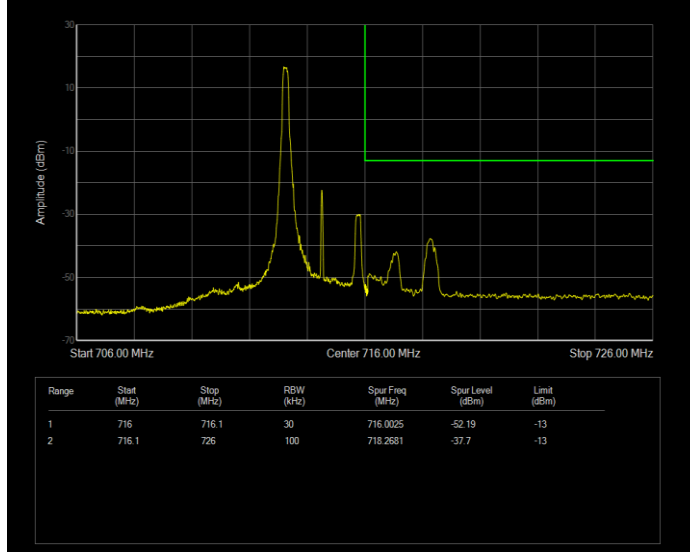

Band12 16QAM BW=10MHz Channel=23130 RB Size=50 Position=#0

Band12 16QAM BW=3MHz Channel=23025 RB Size=1 Position=#0

Band12 16QAM BW=3MHz Channel=23025 RB Size=15 Position=#0

Band12 16QAM BW=3MHz Channel=23165 RB Size=1 Position=#0