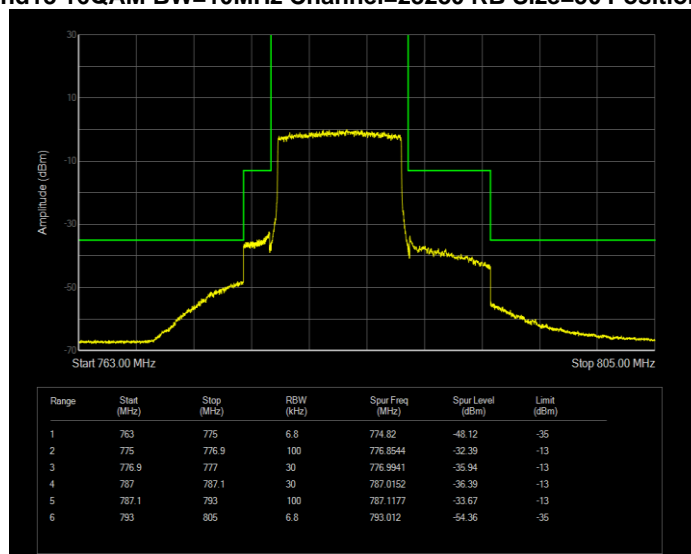

Band12 QPSK BW=10MHz Channel=23130 RB Size=50 Position=#0

Band12 QPSK BW=3MHz Channel=23025 RB Size=1 Position=#0

Band12 QPSK BW=3MHz Channel=23025 RB Size=15 Position=#0

Band12 QPSK BW=3MHz Channel=23165 RB Size=1 Position=#0

Band12 QPSK BW=3MHz Channel=23165 RB Size=15 Position=#0

Band12 QPSK BW=5MHz Channel=23035 RB Size=1 Position=#0

Band12 QPSK BW=5MHz Channel=23035 RB Size=25 Position=#0

Band12 QPSK BW=5MHz Channel=23155 RB Size=1 Position=#0

Band12 QPSK BW=5MHz Channel=23155 RB Size=25 Position=#0

Band13 16QAM BW=10MHz Channel=23230 RB Size=1 Position=#0

Band13 16QAM BW=10MHz Channel=23230 RB Size=50 Position=#0

Band13 16QAM BW=5MHz Channel=23205 RB Size=1 Position=#0

Band13 16QAM BW=5MHz Channel=23205 RB Size=25 Position=#0

Band13 16QAM BW=5MHz Channel=23255 RB Size=1 Position=#0