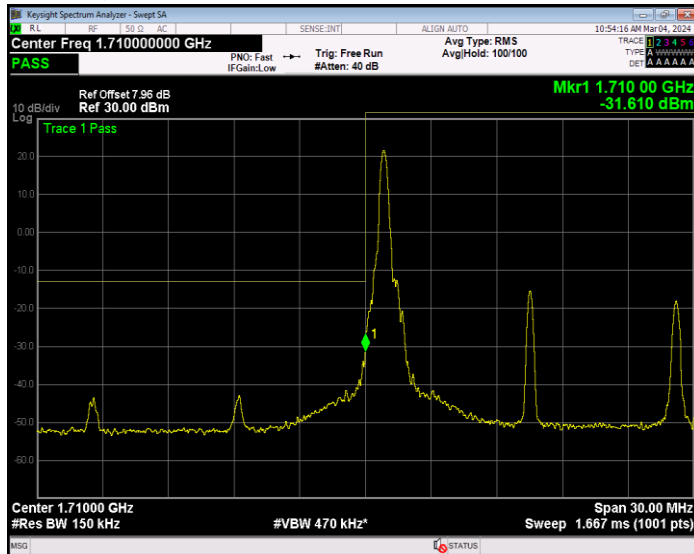

Band4 16QAM BW=15MHz Channel=20025 RB Size=1 Position=#0