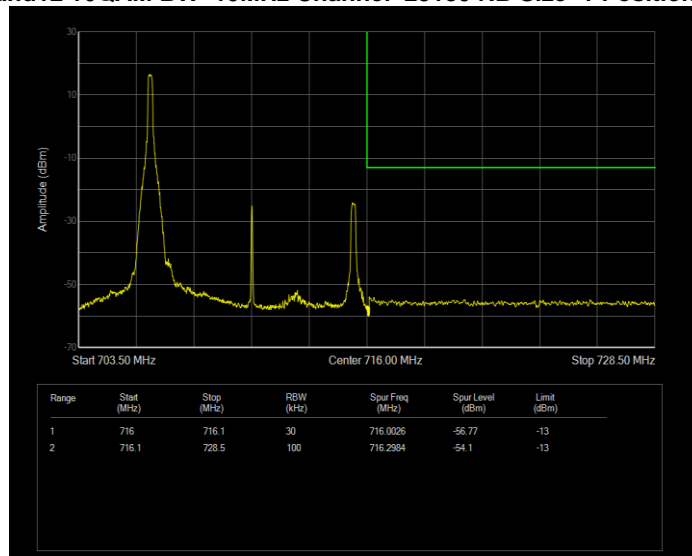

Band12 16QAM BW=1.4MHz Channel=23173 RB Size=6 Position=#0

Band12 16QAM BW=10MHz Channel=23060 RB Size=1 Position=#0

Band12 16QAM BW=10MHz Channel=23060 RB Size=50 Position=#0

Band12 16QAM BW=10MHz Channel=23130 RB Size=1 Position=#0