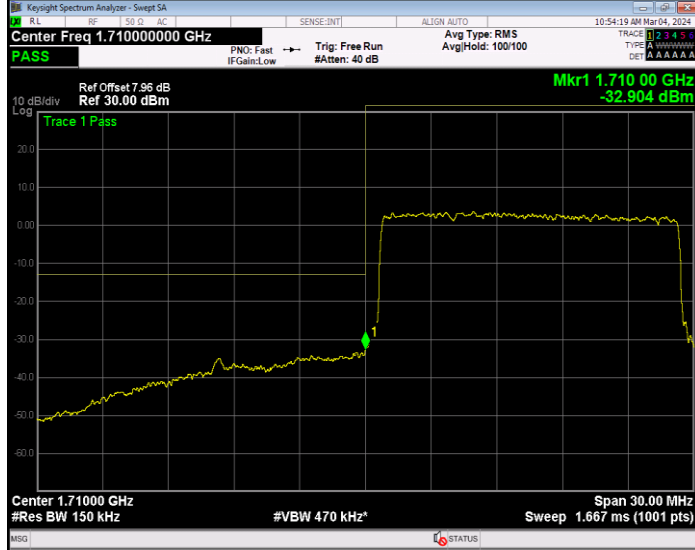

Band4 16QAM BW=1.4MHz Channel=20393 RB Size=6 Position=#0

Band4 16QAM BW=10MHz Channel=20000 RB Size=1 Position=#0

Band4 16QAM BW=10MHz Channel=20000 RB Size=50 Position=#0

Band4 16QAM BW=10MHz Channel=20350 RB Size=1 Position=#0

Band4 16QAM BW=10MHz Channel=20350 RB Size=50 Position=#0

Band4 16QAM BW=15MHz Channel=20025 RB Size=1 Position=#0

Band4 16QAM BW=15MHz Channel=20025 RB Size=75 Position=#0

Band4 16QAM BW=15MHz Channel=20325 RB Size=1 Position=#0

Band4 16QAM BW=15MHz Channel=20325 RB Size=75 Position=#0

Band4 16QAM BW=20MHz Channel=20050 RB Size=1 Position=#0

Band4 16QAM BW=20MHz Channel=20050 RB Size=100 Position=#0

Band4 16QAM BW=20MHz Channel=20300 RB Size=1 Position=#0