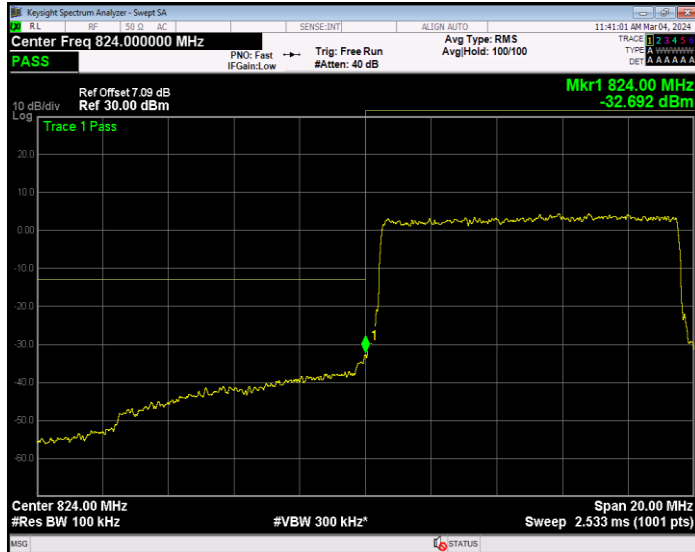

Band5 16QAM BW=10MHz Channel=20450 RB Size=50 Position=#0