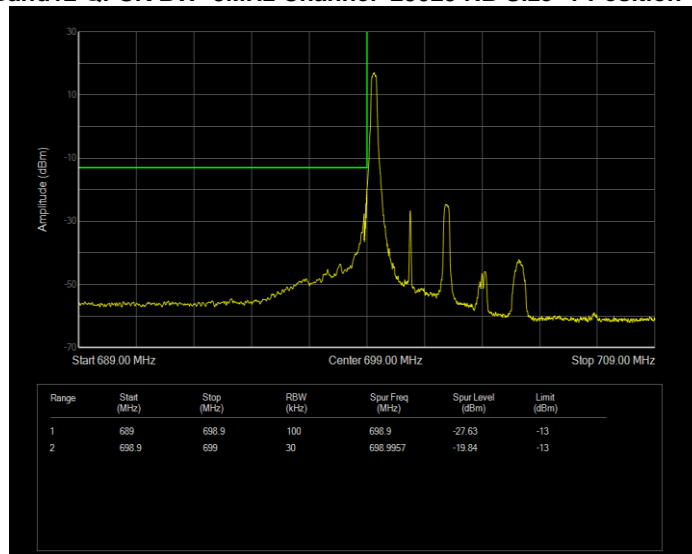

Band12 QPSK BW=3MHz Channel=23025 RB Size=1 Position=#0