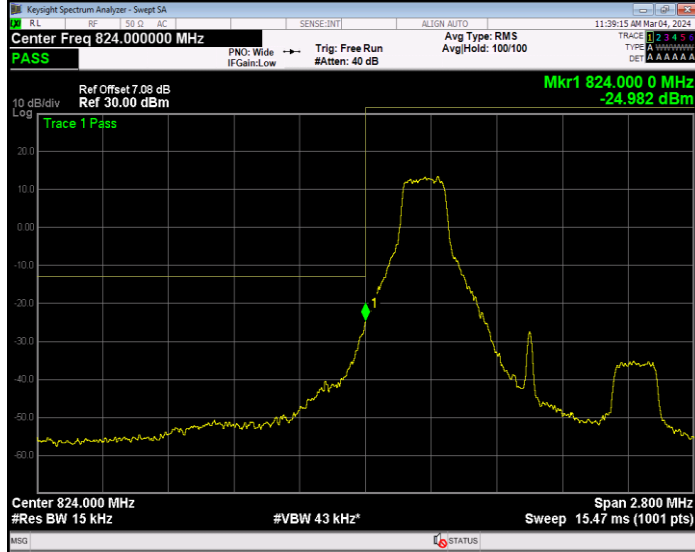

Band5 16QAM BW=1.4MHz Channel=20407 RB Size=1 Position=#0