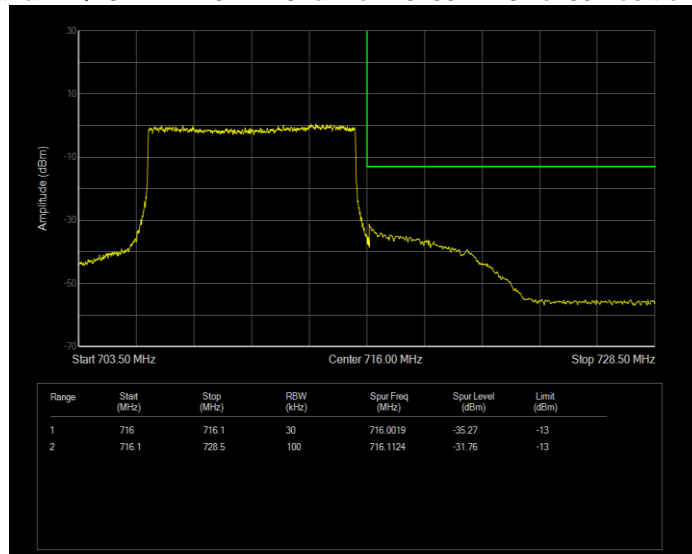

Band12 QPSK BW=1.4MHz Channel=23173 RB Size=6 Position=#0

Band12 QPSK BW=10MHz Channel=23060 RB Size=1 Position=#0

Band12 QPSK BW=10MHz Channel=23060 RB Size=50 Position=#0

Band12 QPSK BW=10MHz Channel=23130 RB Size=1 Position=#0

Band12 QPSK BW=10MHz Channel=23130 RB Size=50 Position=#0

Band12 QPSK BW=3MHz Channel=23025 RB Size=1 Position=#0

Band12 QPSK BW=3MHz Channel=23025 RB Size=15 Position=#0

Band12 QPSK BW=3MHz Channel=23165 RB Size=1 Position=#0