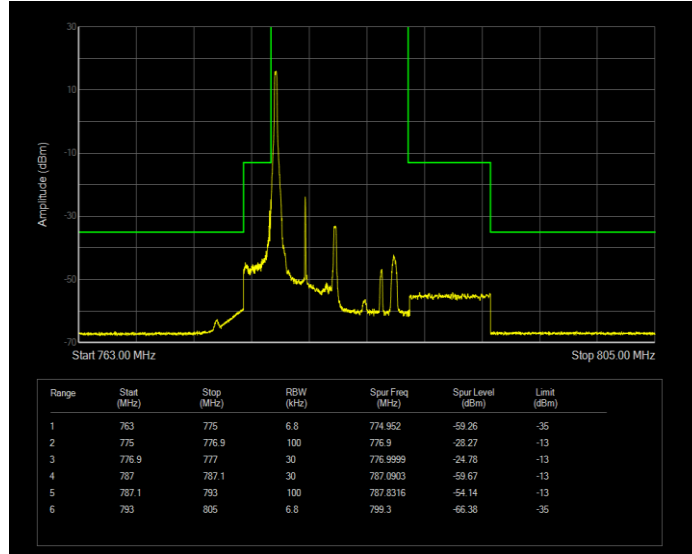

Band12 QPSK BW=5MHz Channel=23155 RB Size=25 Position=#0

Band13 16QAM BW=10MHz Channel=23230 RB Size=1 Position=#0

Band13 16QAM BW=10MHz Channel=23230 RB Size=50 Position=#0

Band13 16QAM BW=5MHz Channel=23205 RB Size=1 Position=#0

Band13 16QAM BW=5MHz Channel=23205 RB Size=25 Position=#0

Band13 16QAM BW=5MHz Channel=23255 RB Size=1 Position=#0