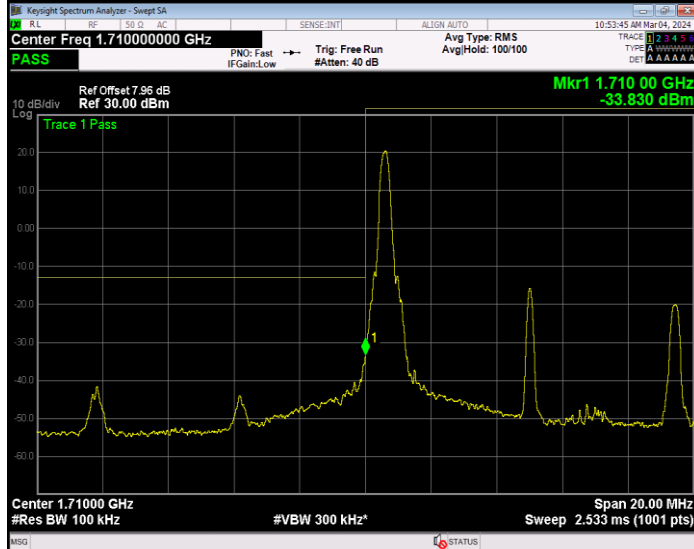

Band4 16QAM BW=1.4MHz Channel=20393 RB Size=6 Position=#0

Band4 16QAM BW=10MHz Channel=20000 RB Size=1 Position=#0

Band4 16QAM BW=10MHz Channel=20000 RB Size=50 Position=#0

Band4 16QAM BW=10MHz Channel=20350 RB Size=1 Position=#0