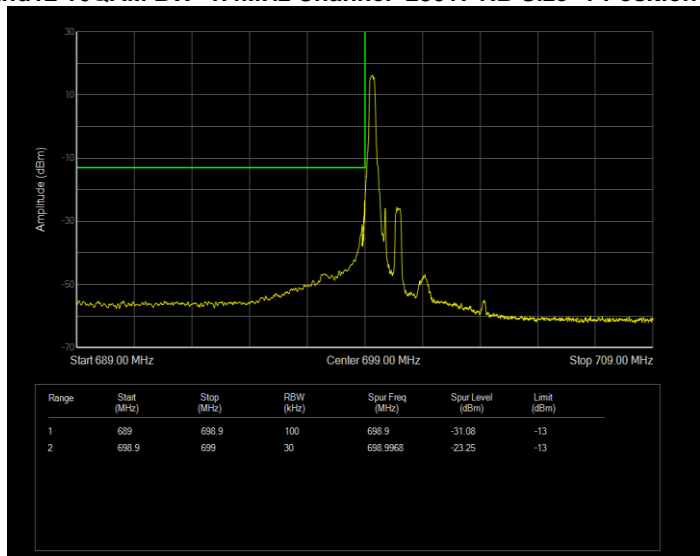

Band12 16QAM BW=1.4MHz Channel=23017 RB Size=1 Position=#0