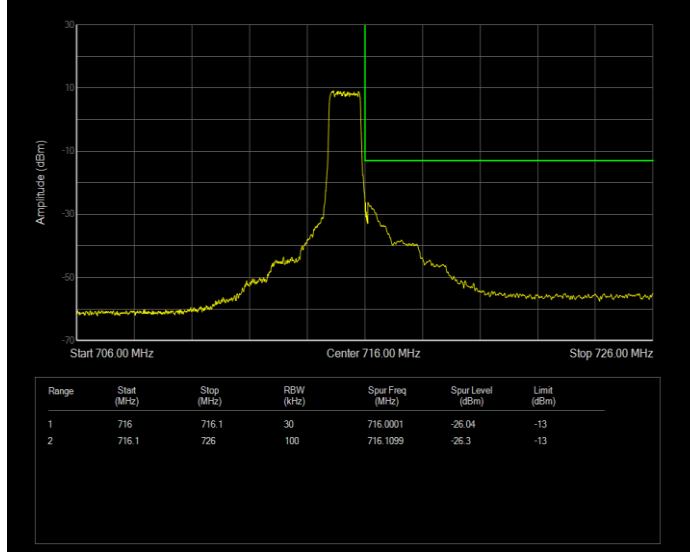

Band12 16QAM BW=5MHz Channel=23155 RB Size=25 Position=#0

Band12 QPSK BW=1.4MHz Channel=23017 RB Size=1 Position=#0

Band12 QPSK BW=1.4MHz Channel=23017 RB Size=6 Position=#0

Band12 QPSK BW=1.4MHz Channel=23173 RB Size=1 Position=#0

Band12 QPSK BW=1.4MHz Channel=23173 RB Size=6 Position=#0

Band12 QPSK BW=10MHz Channel=23060 RB Size=1 Position=#0

Band12 QPSK BW=10MHz Channel=23060 RB Size=50 Position=#0

Band12 QPSK BW=10MHz Channel=23130 RB Size=1 Position=#0