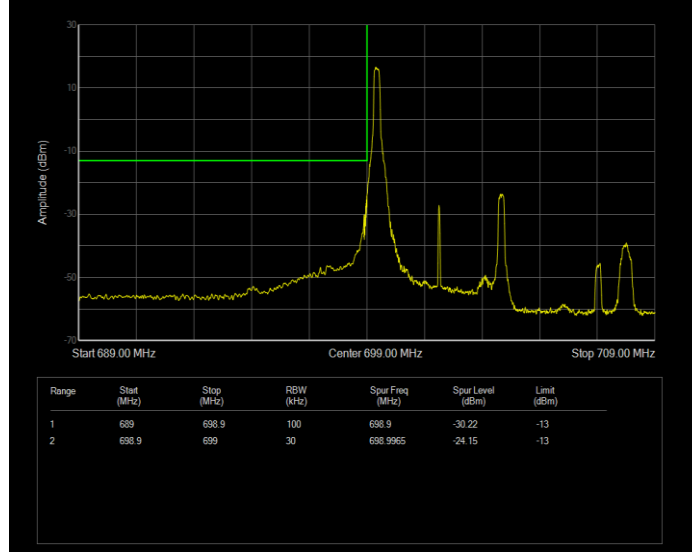

Band12 QPSK BW=5MHz Channel=23035 RB Size=1 Position=#0