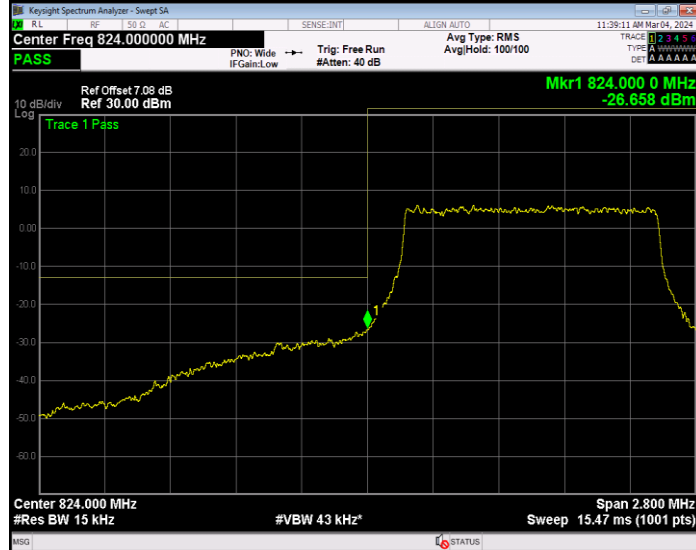

Band5 QPSK BW=1.4MHz Channel=20407 RB Size=6 Position=#0