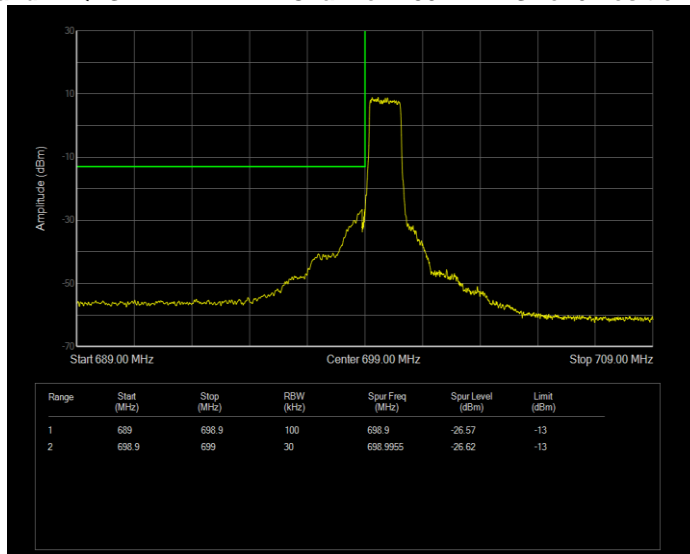

Band12 QPSK BW=1.4MHz Channel=23017 RB Size=6 Position=#0