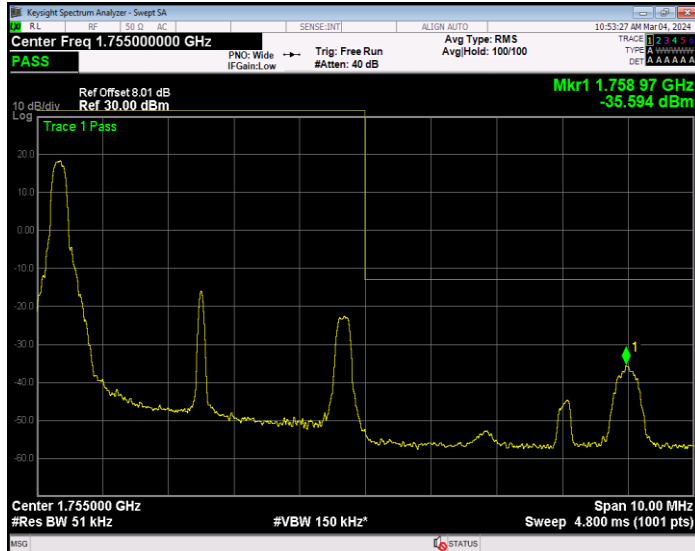

Band4 16QAM BW=3MHz Channel=20385 RB Size=15 Position=#0

Band4 16QAM BW=5MHz Channel=19975 RB Size=1 Position=#0

Band4 16QAM BW=5MHz Channel=19975 RB Size=25 Position=#0

Band4 16QAM BW=5MHz Channel=20375 RB Size=1 Position=#0