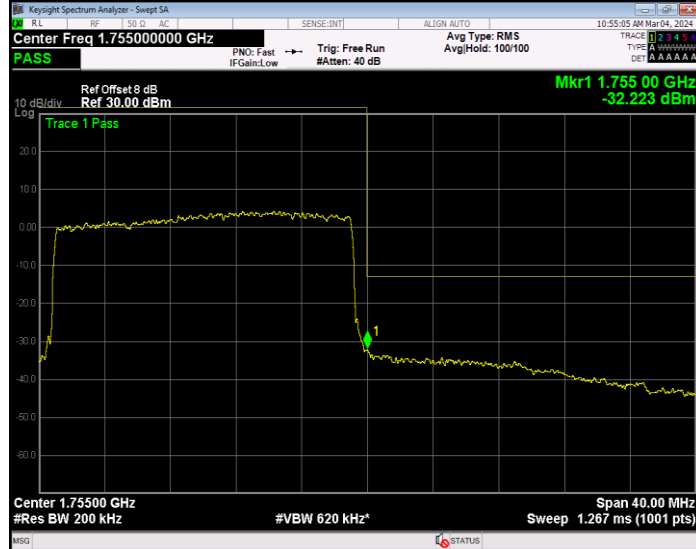

Band4 16QAM BW=15MHz Channel=20325 RB Size=75 Position=#0

Band4 16QAM BW=20MHz Channel=20050 RB Size=1 Position=#0

Band4 16QAM BW=20MHz Channel=20050 RB Size=100 Position=#0

Band4 16QAM BW=20MHz Channel=20300 RB Size=1 Position=#0

Band4 16QAM BW=20MHz Channel=20300 RB Size=100 Position=#0

Band4 16QAM BW=3MHz Channel=19965 RB Size=1 Position=#0

Band4 16QAM BW=3MHz Channel=19965 RB Size=15 Position=#0

Band4 16QAM BW=3MHz Channel=20385 RB Size=1 Position=#0