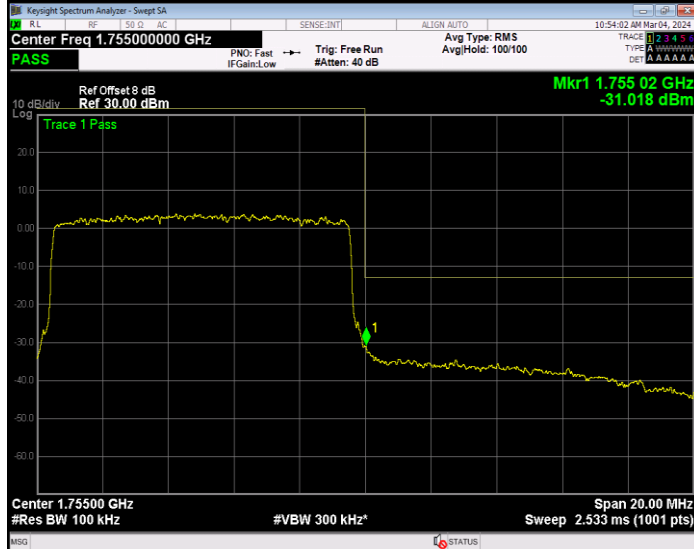

Band4 16QAM BW=1.4MHz Channel=20393 RB Size=6 Position=#0

Band4 16QAM BW=10MHz Channel=20000 RB Size=1 Position=#0

Band4 16QAM BW=10MHz Channel=20000 RB Size=50 Position=#0

Band4 16QAM BW=10MHz Channel=20350 RB Size=1 Position=#0

Band4 16QAM BW=10MHz Channel=20350 RB Size=50 Position=#0

Band4 16QAM BW=15MHz Channel=20025 RB Size=1 Position=#0

Band4 16QAM BW=15MHz Channel=20025 RB Size=75 Position=#0

Band4 16QAM BW=15MHz Channel=20325 RB Size=1 Position=#0