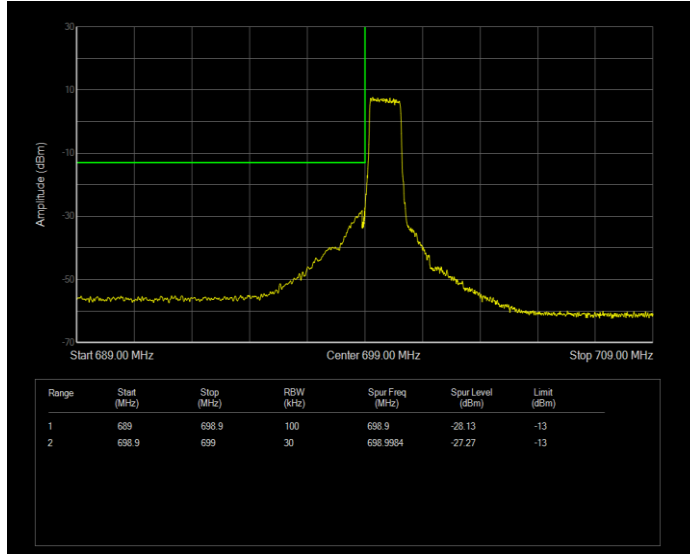

Band12 16QAM BW=1.4MHz Channel=23017 RB Size=6 Position=#0