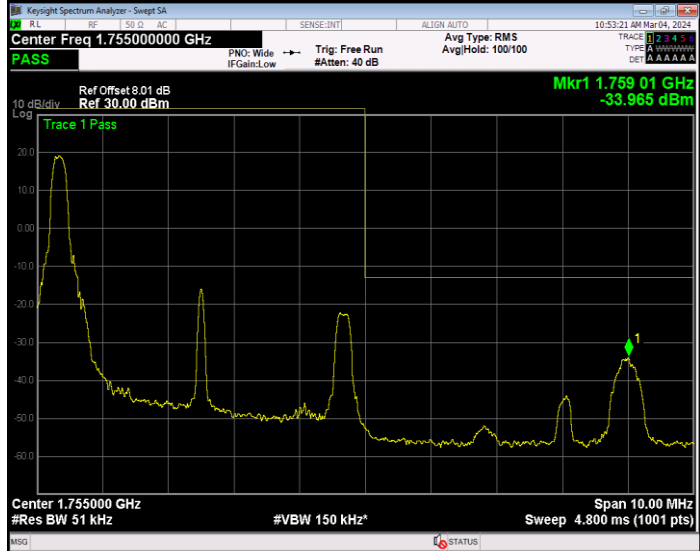

Band4 QPSK BW=3MHz Channel=20385 RB Size=15 Position=#0

Band4 QPSK BW=5MHz Channel=19975 RB Size=1 Position=#0

Band4 QPSK BW=5MHz Channel=19975 RB Size=25 Position=#0

Band4 QPSK BW=5MHz Channel=20375 RB Size=1 Position=#0