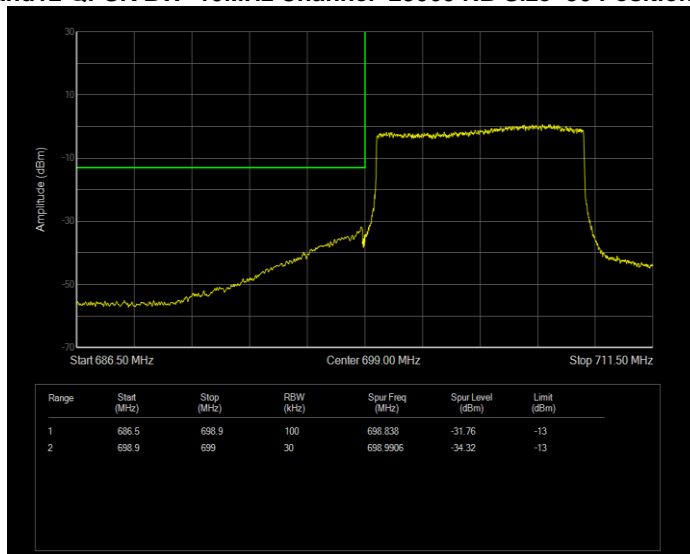

Band12 16QAM BW=5MHz Channel=23155 RB Size=25 Position=#0

Band12 QPSK BW=1.4MHz Channel=23017 RB Size=1 Position=#0

Band12 QPSK BW=1.4MHz Channel=23017 RB Size=6 Position=#0

Band12 QPSK BW=1.4MHz Channel=23173 RB Size=1 Position=#0

Band12 QPSK BW=1.4MHz Channel=23173 RB Size=6 Position=#0

Band12 QPSK BW=10MHz Channel=23060 RB Size=1 Position=#0

Band12 QPSK BW=10MHz Channel=23060 RB Size=50 Position=#0

Band12 QPSK BW=10MHz Channel=23130 RB Size=1 Position=#0