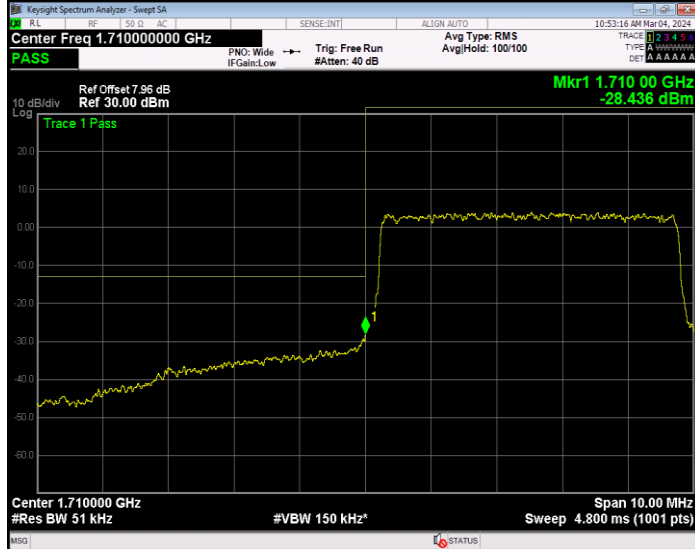

Band4 16QAM BW=15MHz Channel=20325 RB Size=75 Position=#0

Band4 16QAM BW=20MHz Channel=20050 RB Size=1 Position=#0

Band4 16QAM BW=20MHz Channel=20050 RB Size=100 Position=#0

Band4 16QAM BW=20MHz Channel=20300 RB Size=1 Position=#0

Band4 16QAM BW=20MHz Channel=20300 RB Size=100 Position=#0

Band4 16QAM BW=3MHz Channel=19965 RB Size=1 Position=#0

Band4 16QAM BW=3MHz Channel=19965 RB Size=15 Position=#0

Band4 16QAM BW=3MHz Channel=20385 RB Size=1 Position=#0

Band4 16QAM BW=3MHz Channel=20385 RB Size=15 Position=#0

Band4 16QAM BW=5MHz Channel=19975 RB Size=1 Position=#0

Band4 16QAM BW=5MHz Channel=19975 RB Size=25 Position=#0

Band4 16QAM BW=5MHz Channel=20375 RB Size=1 Position=#0