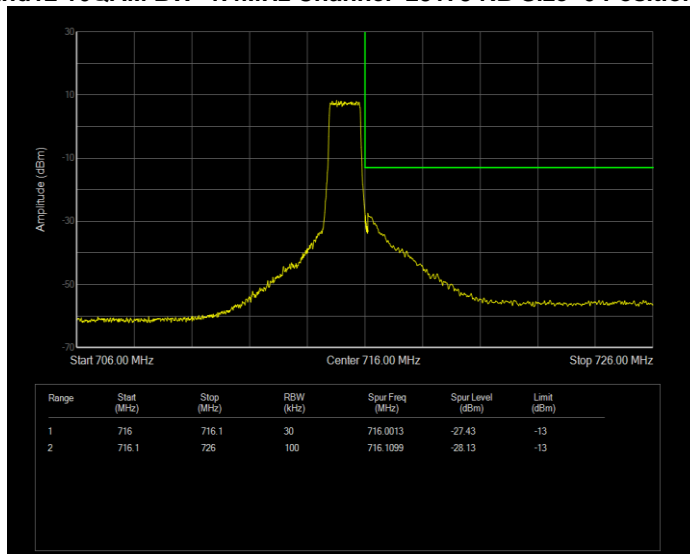

Band12 16QAM BW=1.4MHz Channel=23173 RB Size=6 Position=#0