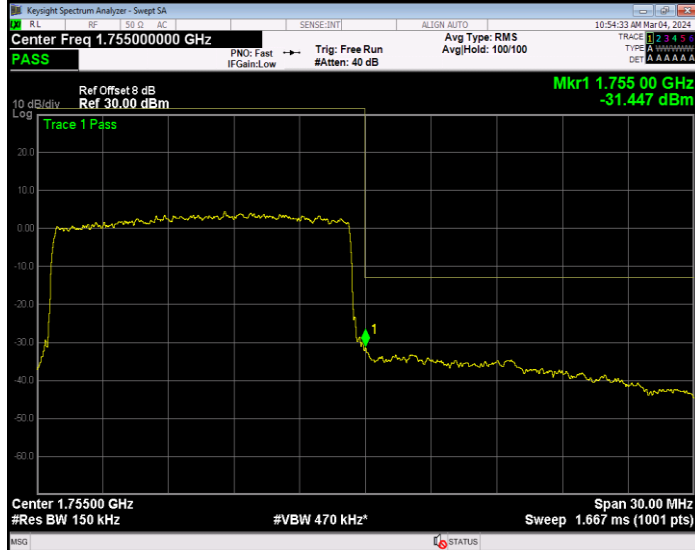

Band4 16QAM BW=10MHz Channel=20350 RB Size=50 Position=#0

Band4 16QAM BW=15MHz Channel=20025 RB Size=1 Position=#0

Band4 16QAM BW=15MHz Channel=20025 RB Size=75 Position=#0

Band4 16QAM BW=15MHz Channel=20325 RB Size=1 Position=#0

Band4 16QAM BW=15MHz Channel=20325 RB Size=75 Position=#0

Band4 16QAM BW=20MHz Channel=20050 RB Size=1 Position=#0

Band4 16QAM BW=20MHz Channel=20050 RB Size=100 Position=#0

Band4 16QAM BW=20MHz Channel=20300 RB Size=1 Position=#0