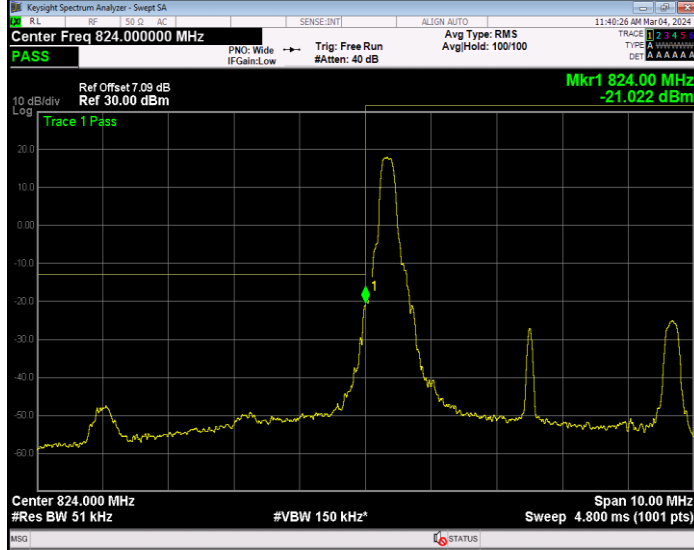

Band5 16QAM BW=5MHz Channel=20425 RB Size=1 Position=#0