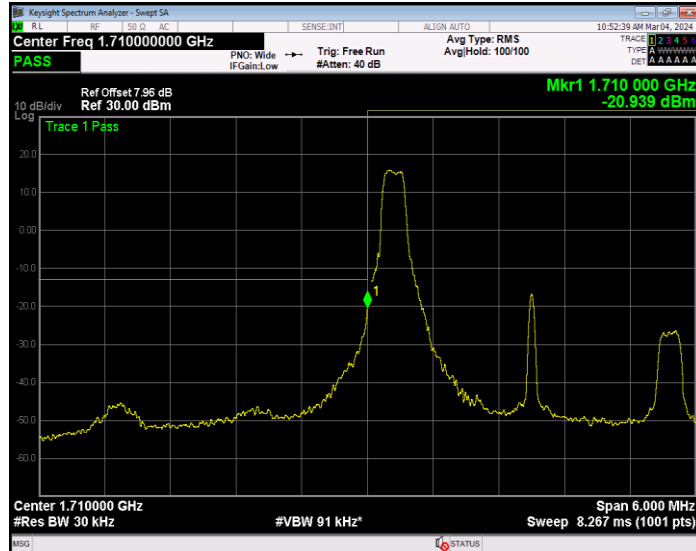

Band4 16QAM BW=3MHz Channel=19965 RB Size=1 Position=#0