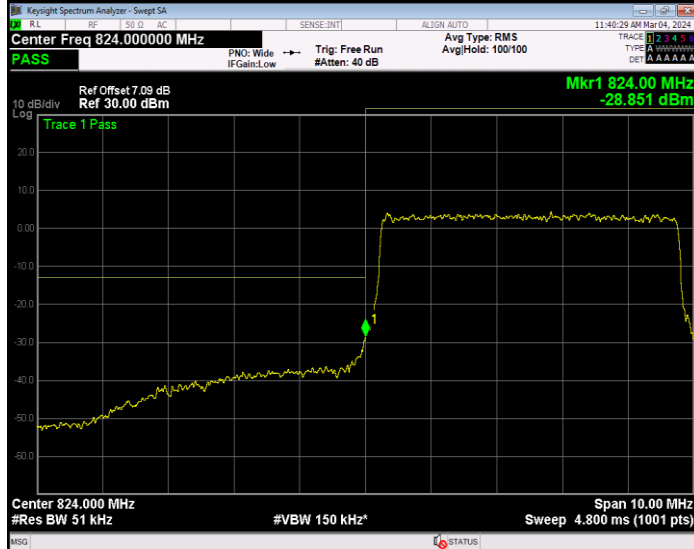

Band5 16QAM BW=5MHz Channel=20425 RB Size=25 Position=#0