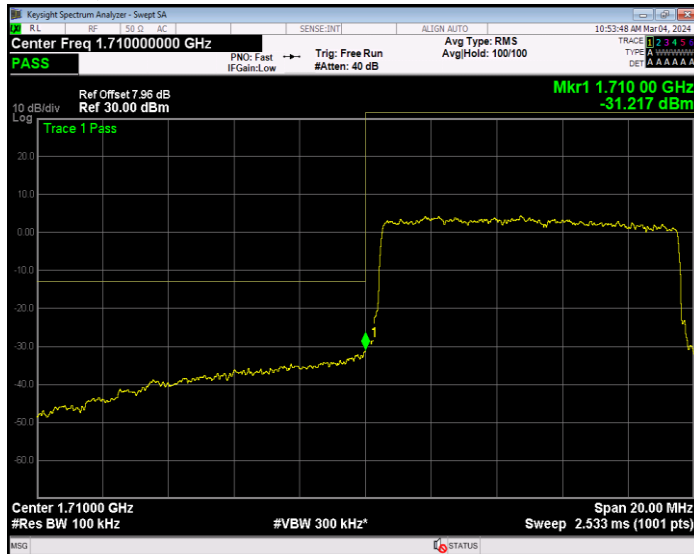

Band4 16QAM BW=1.4MHz Channel=20393 RB Size=6 Position=#0

Band4 16QAM BW=10MHz Channel=20000 RB Size=1 Position=#0

Band4 16QAM BW=10MHz Channel=20000 RB Size=50 Position=#0

Band4 16QAM BW=10MHz Channel=20350 RB Size=1 Position=#0

Band4 16QAM BW=10MHz Channel=20350 RB Size=50 Position=#0

Band4 16QAM BW=15MHz Channel=20025 RB Size=1 Position=#0

Band4 16QAM BW=15MHz Channel=20025 RB Size=75 Position=#0

Band4 16QAM BW=15MHz Channel=20325 RB Size=1 Position=#0

Band4 16QAM BW=15MHz Channel=20325 RB Size=75 Position=#0

Band4 16QAM BW=20MHz Channel=20050 RB Size=1 Position=#0

Band4 16QAM BW=20MHz Channel=20050 RB Size=100 Position=#0

Band4 16QAM BW=20MHz Channel=20300 RB Size=1 Position=#0