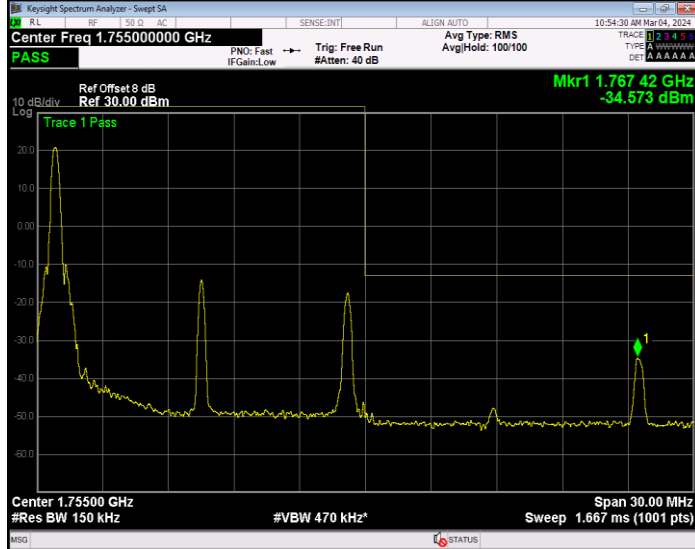

Band4 16QAM BW=10MHz Channel=20350 RB Size=50 Position=#0

Band4 16QAM BW=15MHz Channel=20025 RB Size=1 Position=#0

Band4 16QAM BW=15MHz Channel=20025 RB Size=75 Position=#0

Band4 16QAM BW=15MHz Channel=20325 RB Size=1 Position=#0