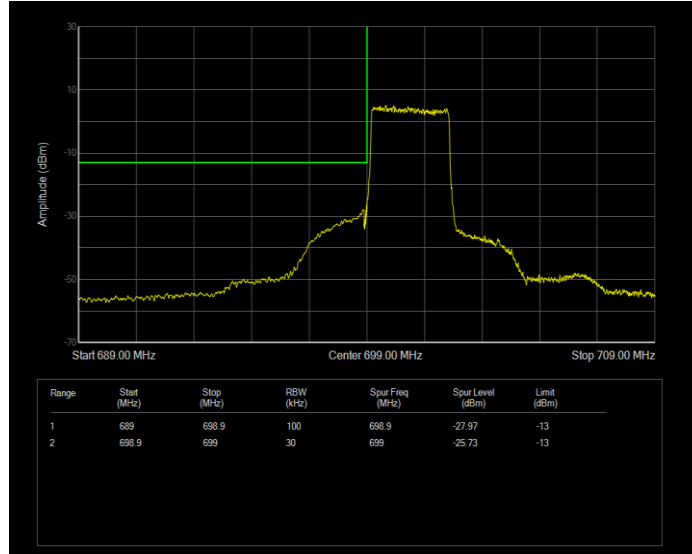

Band12 QPSK BW=3MHz Channel=23025 RB Size=15 Position=#0