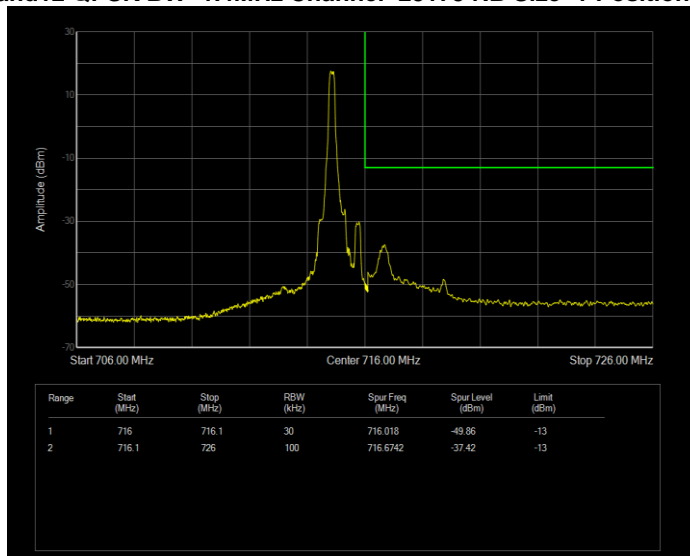

Band12 16QAM BW=5MHz Channel=23155 RB Size=25 Position=#0

Band12 QPSK BW=1.4MHz Channel=23017 RB Size=1 Position=#0

Band12 QPSK BW=1.4MHz Channel=23017 RB Size=6 Position=#0

Band12 QPSK BW=1.4MHz Channel=23173 RB Size=1 Position=#0