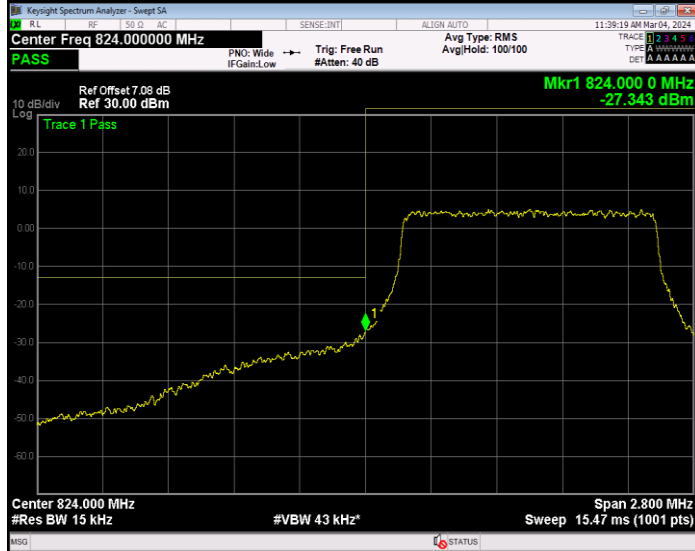

Band5 16QAM BW=1.4MHz Channel=20407 RB Size=6 Position=#0