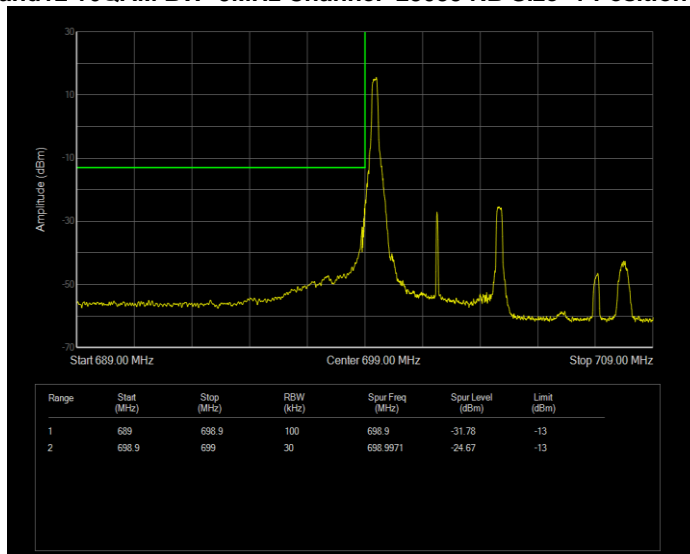

Band12 16QAM BW=5MHz Channel=23035 RB Size=1 Position=#0