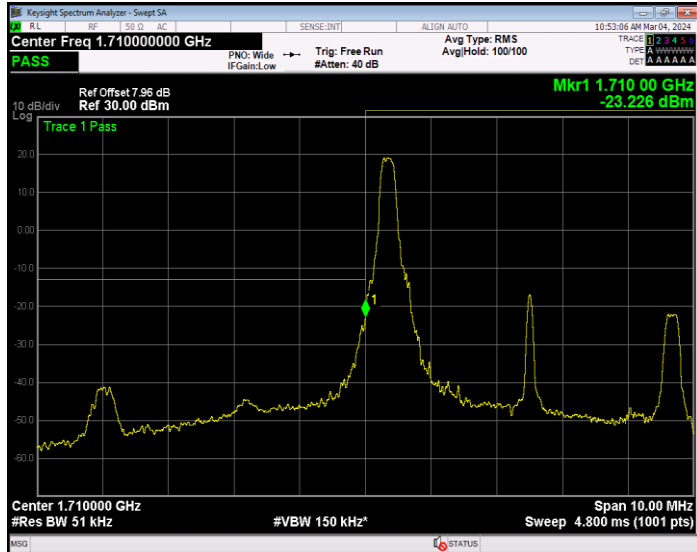

Band4 QPSK BW=5MHz Channel=19975 RB Size=1 Position=#0