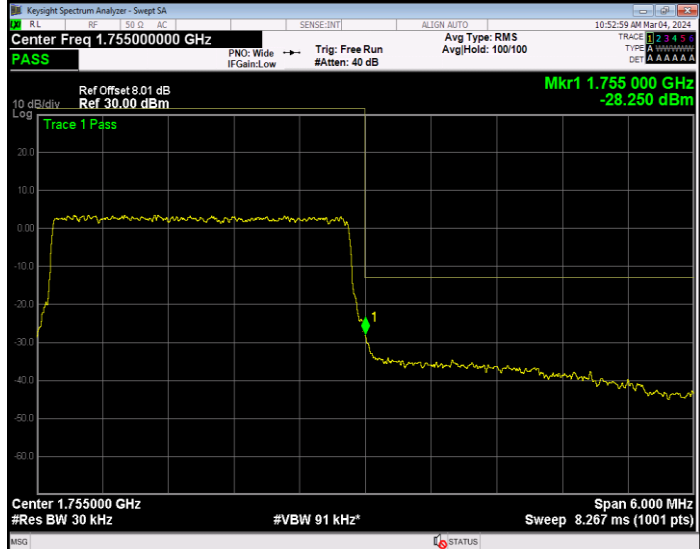

Band4 16QAM BW=20MHz Channel=20300 RB Size=100 Position=#0

Band4 16QAM BW=3MHz Channel=19965 RB Size=1 Position=#0

Band4 16QAM BW=3MHz Channel=19965 RB Size=15 Position=#0

Band4 16QAM BW=3MHz Channel=20385 RB Size=1 Position=#0

Band4 16QAM BW=3MHz Channel=20385 RB Size=15 Position=#0

Band4 16QAM BW=5MHz Channel=19975 RB Size=1 Position=#0

Band4 16QAM BW=5MHz Channel=19975 RB Size=25 Position=#0

Band4 16QAM BW=5MHz Channel=20375 RB Size=1 Position=#0