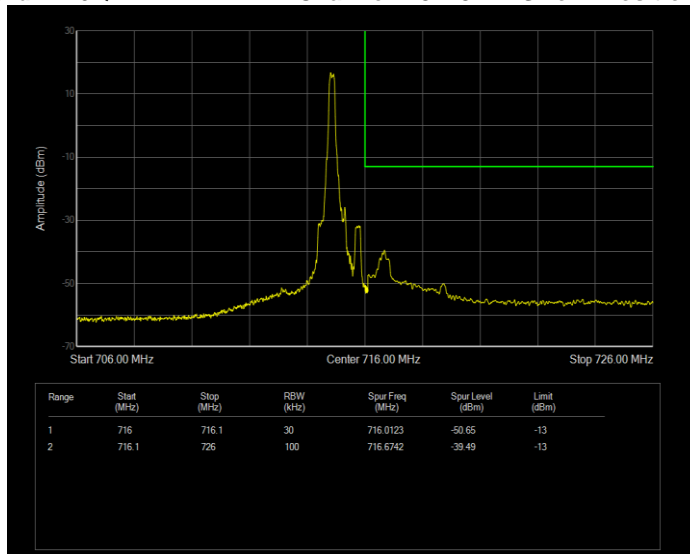

Band5 QPSK BW=5MHz Channel=20625 RB Size=25 Position=#0

Band12 16QAM BW=1.4MHz Channel=23017 RB Size=1 Position=#0

Band12 16QAM BW=1.4MHz Channel=23017 RB Size=6 Position=#0

Band12 16QAM BW=1.4MHz Channel=23173 RB Size=1 Position=#0