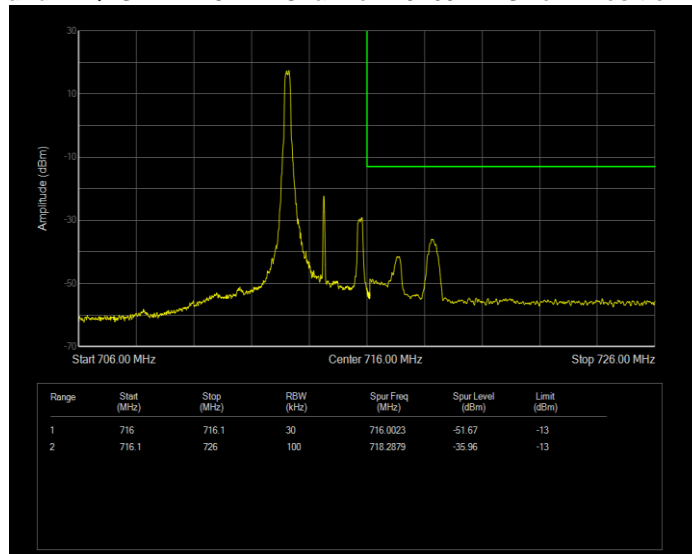

Band12 QPSK BW=10MHz Channel=23130 RB Size=50 Position=#0

Band12 QPSK BW=3MHz Channel=23025 RB Size=1 Position=#0

Band12 QPSK BW=3MHz Channel=23025 RB Size=15 Position=#0

Band12 QPSK BW=3MHz Channel=23165 RB Size=1 Position=#0