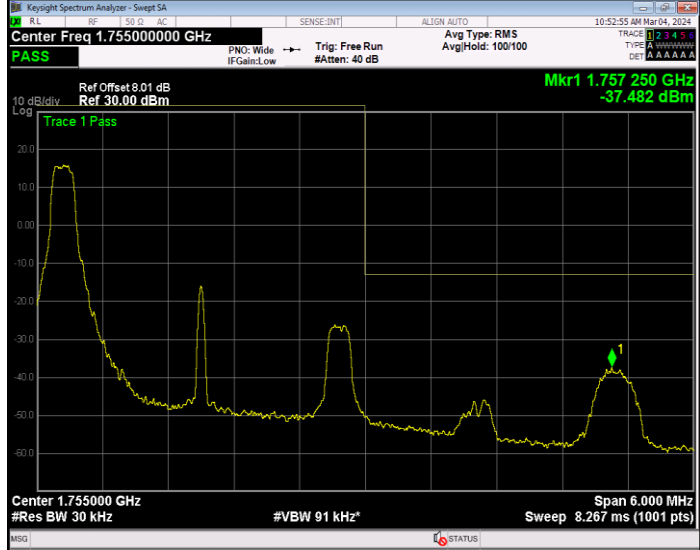

Band4 16QAM BW=20MHz Channel=20300 RB Size=100 Position=#0

Band4 16QAM BW=3MHz Channel=19965 RB Size=1 Position=#0

Band4 16QAM BW=3MHz Channel=19965 RB Size=15 Position=#0

Band4 16QAM BW=3MHz Channel=20385 RB Size=1 Position=#0