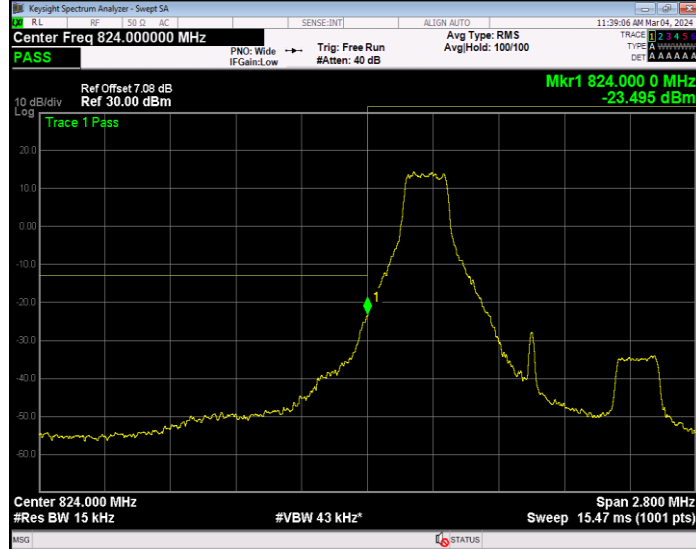

Band5 QPSK BW=1.4MHz Channel=20407 RB Size=1 Position=#0