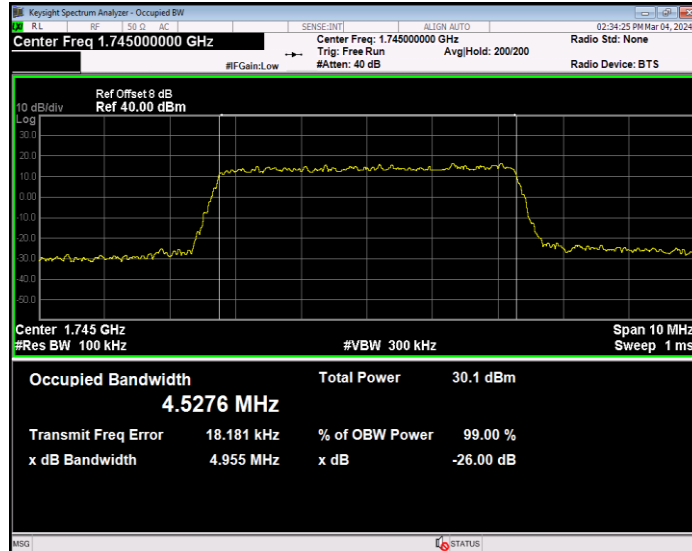

Band66 16QAM BW=3MHz Channel=132322 RB Size=15 Position=#0

Band66 16QAM BW=3MHz Channel=132657 RB Size=15 Position=#0

Band66 16QAM BW=5MHz Channel=131997 RB Size=25 Position=#0

Band66 16QAM BW=5MHz Channel=132322 RB Size=25 Position=#0