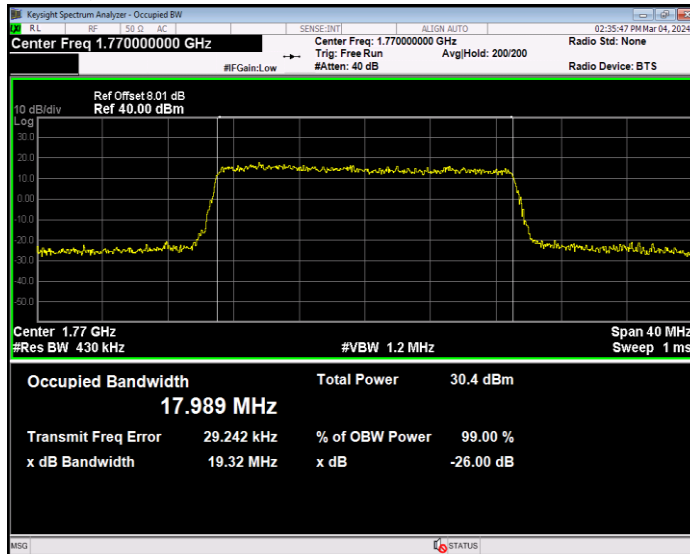

Band66 16QAM BW=20MHz Channel=132572 RB Size=100 Position=#0