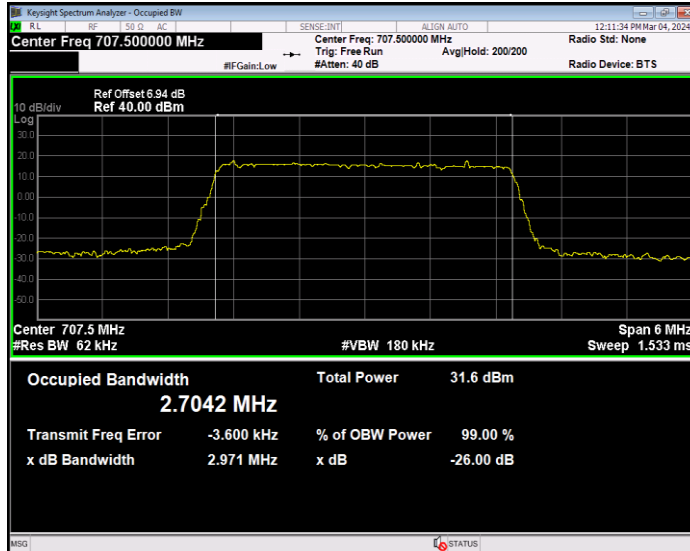

Band12 QPSK BW=3MHz Channel=23095 RB Size=15 Position=#0