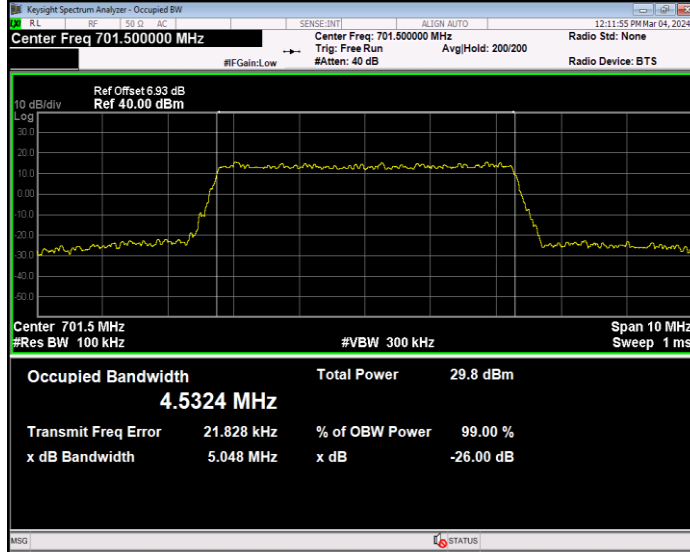

Band12 16QAM BW=5MHz Channel=23035 RB Size=25 Position=#0