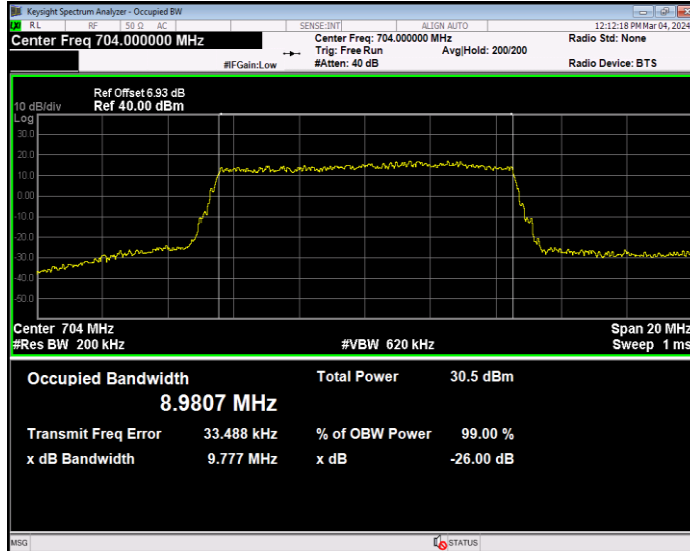

Band12 QPSK BW=10MHz Channel=23060 RB Size=50 Position=#0