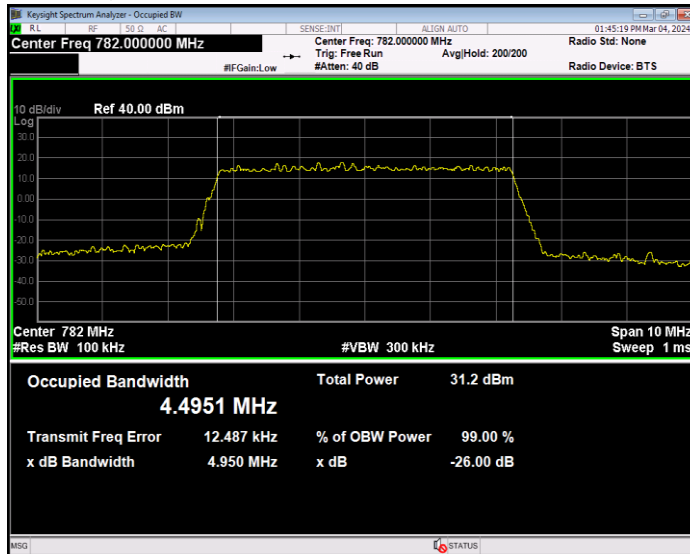

Band13 16QAM BW=5MHz Channel=23230 RB Size=25 Position=#0