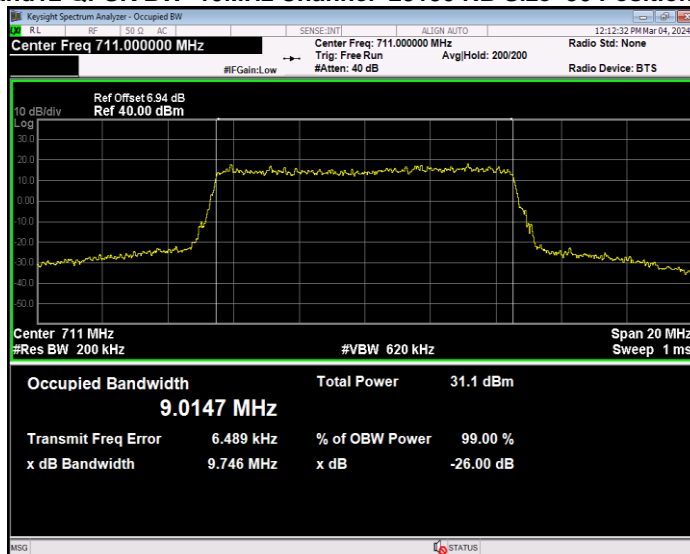

Band12 QPSK BW=10MHz Channel=23130 RB Size=50 Position=#0