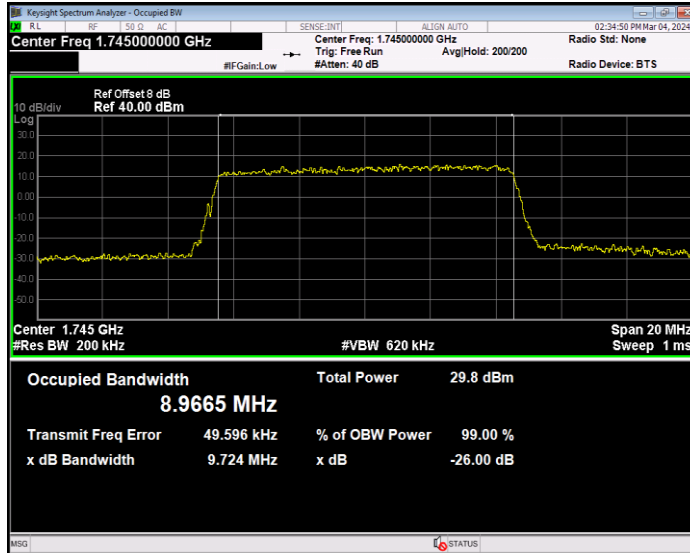

Band66 16QAM BW=1.4MHz Channel=132322 RB Size=6 Position=#0

Band66 16QAM BW=1.4MHz Channel=132665 RB Size=6 Position=#0

Band66 16QAM BW=10MHz Channel=132022 RB Size=50 Position=#0

Band66 16QAM BW=10MHz Channel=132322 RB Size=50 Position=#0