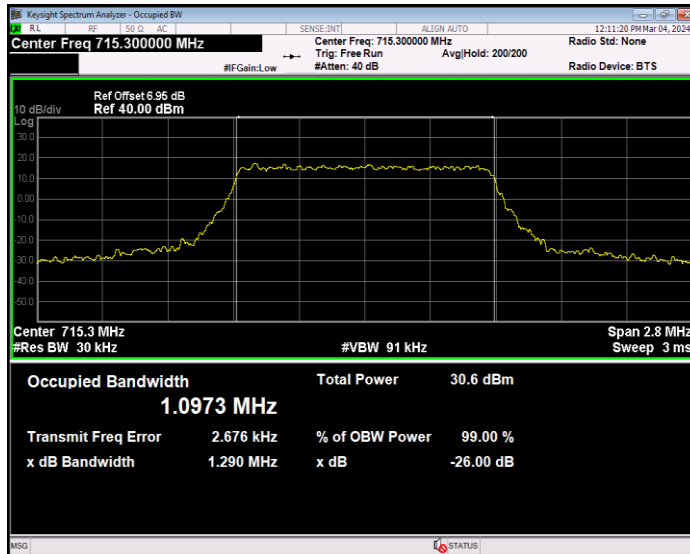

Band12 16QAM BW=1.4MHz Channel=23173 RB Size=6 Position=#0