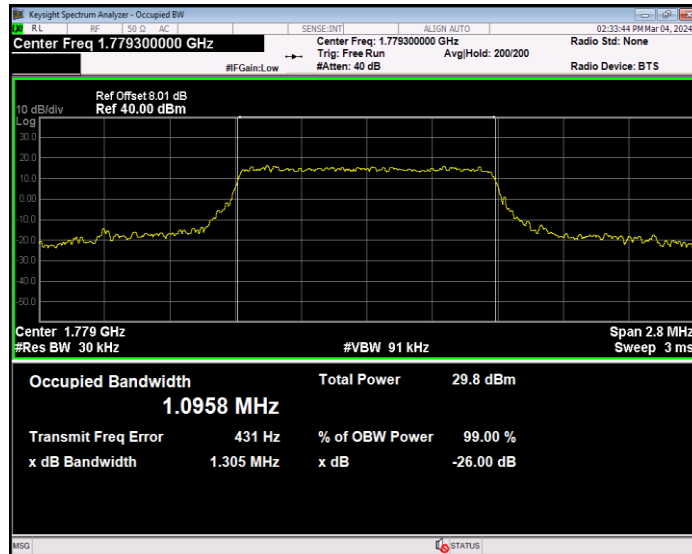

Band66 16QAM BW=1.4MHz Channel=132665 RB Size=6 Position=#0