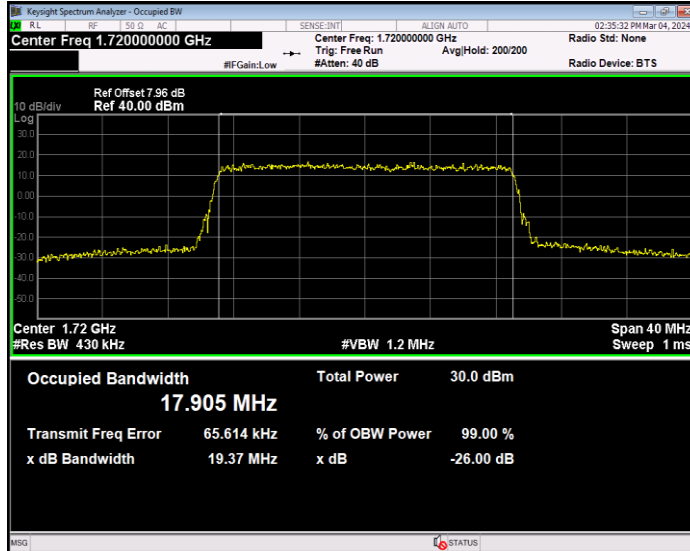

Band66 16QAM BW=20MHz Channel=132072 RB Size=100 Position=#0