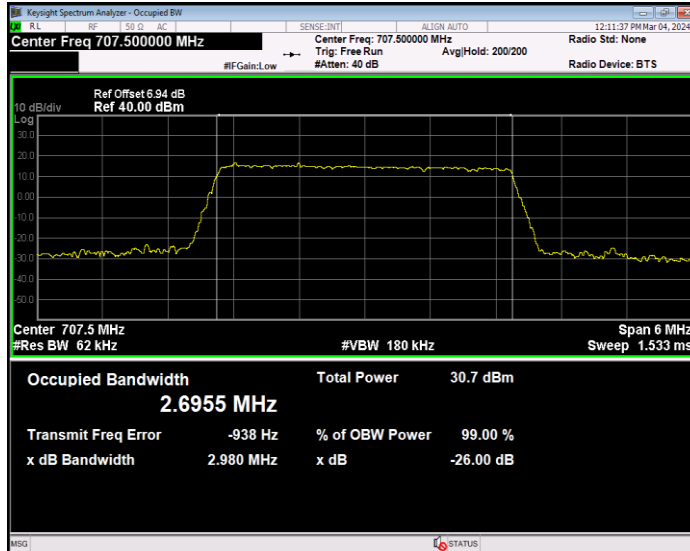

Band12 16QAM BW=3MHz Channel=23095 RB Size=15 Position=#0