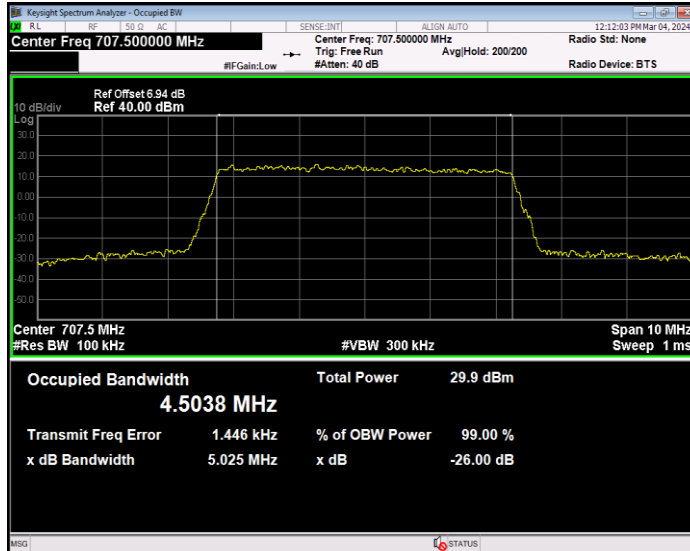

Band12 16QAM BW=5MHz Channel=23095 RB Size=25 Position=#0