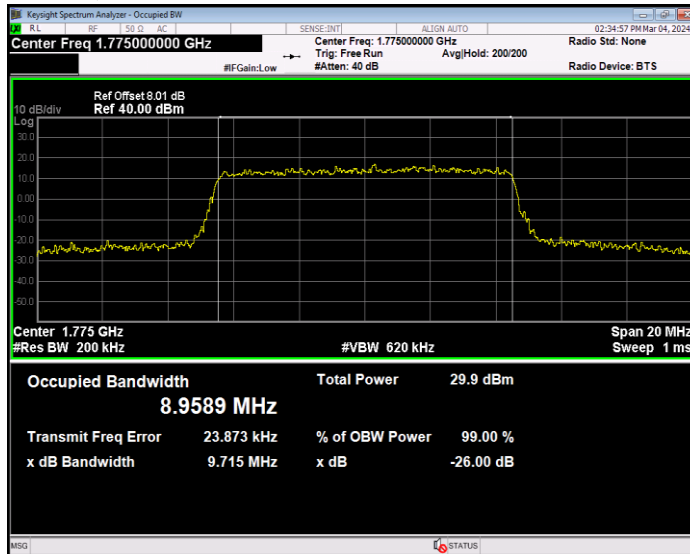

Band66 16QAM BW=10MHz Channel=132622 RB Size=50 Position=#0