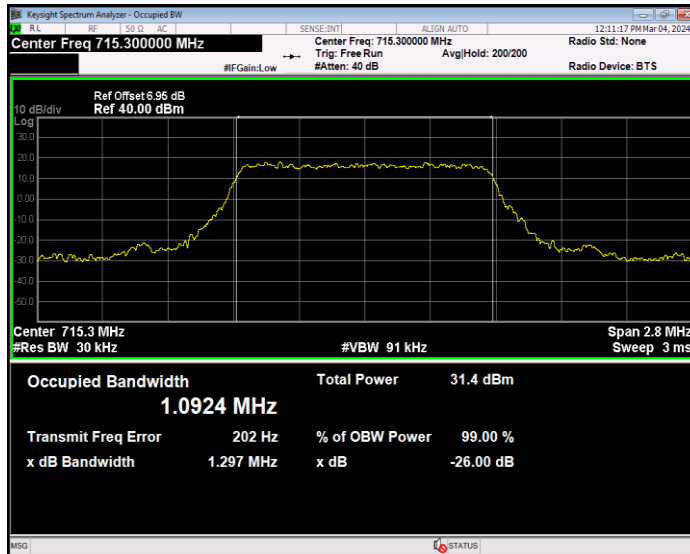

Band12 QPSK BW=1.4MHz Channel=23173 RB Size=6 Position=#0