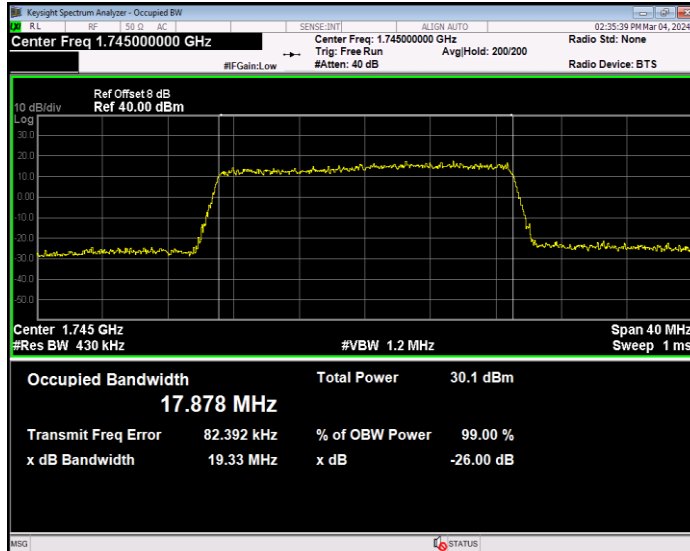

Band66 16QAM BW=20MHz Channel=132322 RB Size=100 Position=#0