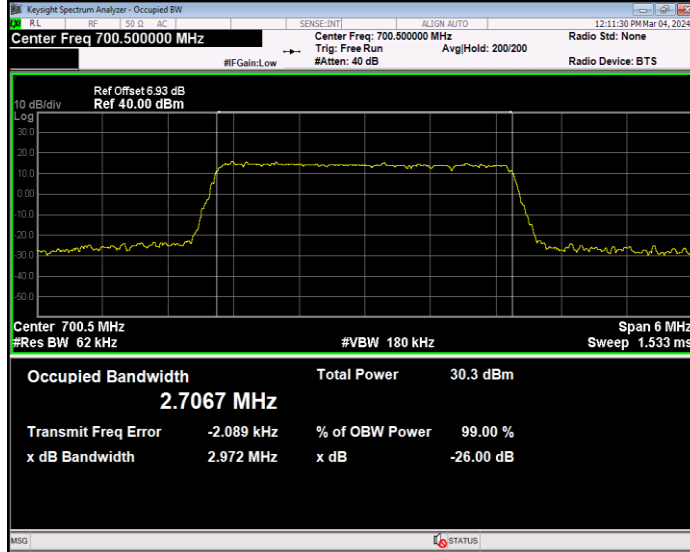

Band12 16QAM BW=3MHz Channel=23025 RB Size=15 Position=#0