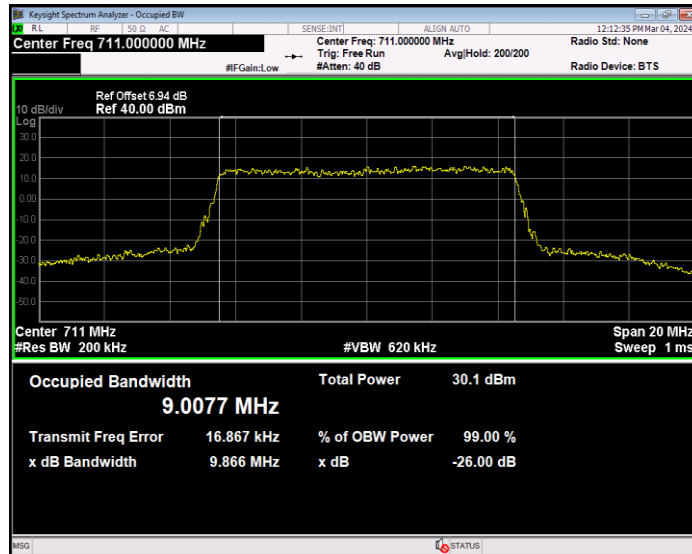

Band12 16QAM BW=10MHz Channel=23130 RB Size=50 Position=#0