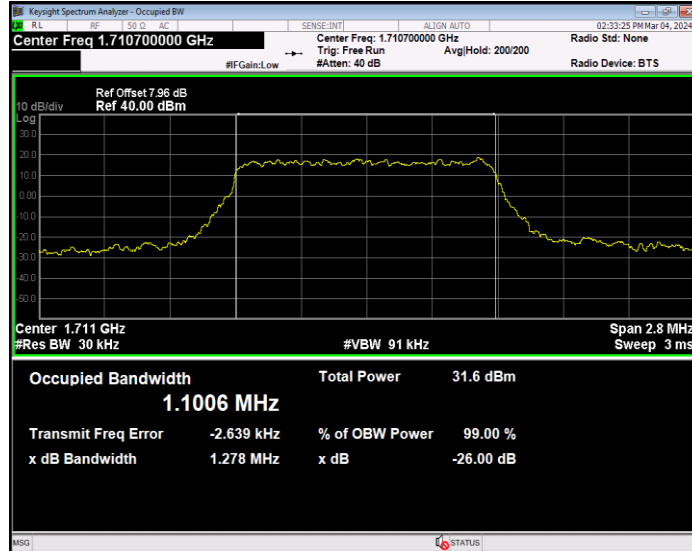

Band66 QPSK BW=1.4MHz Channel=131979 RB Size=6 Position=#0