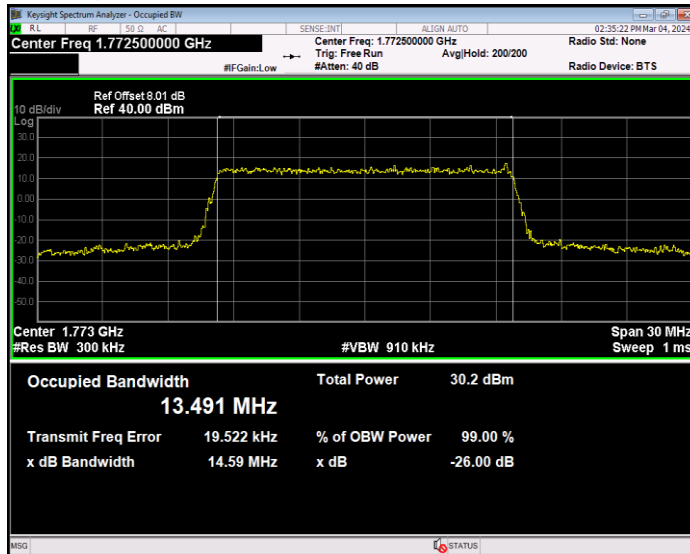

Band66 16QAM BW=10MHz Channel=132622 RB Size=50 Position=#0

Band66 16QAM BW=15MHz Channel=132047 RB Size=75 Position=#0

Band66 16QAM BW=15MHz Channel=132322 RB Size=75 Position=#0

Band66 16QAM BW=15MHz Channel=132597 RB Size=75 Position=#0