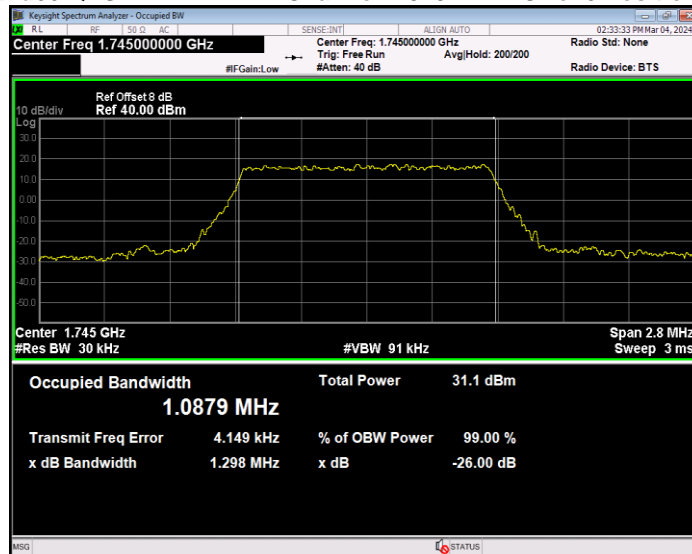

Band66 QPSK BW=1.4MHz Channel=132322 RB Size=6 Position=#0