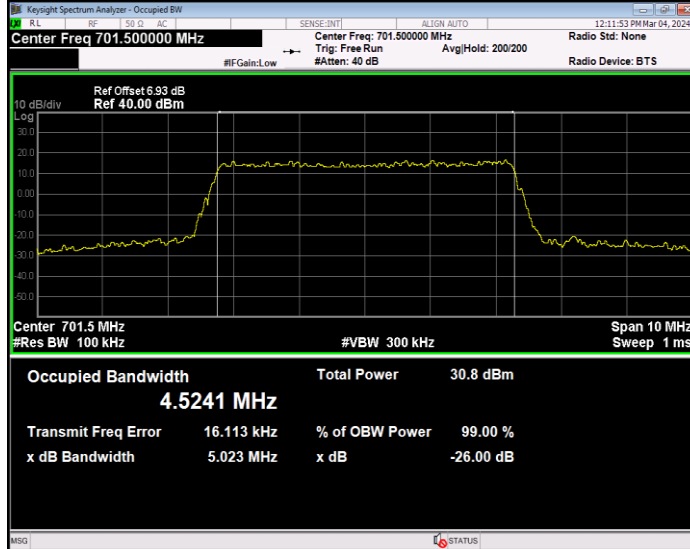

Band12 QPSK BW=5MHz Channel=23035 RB Size=25 Position=#0