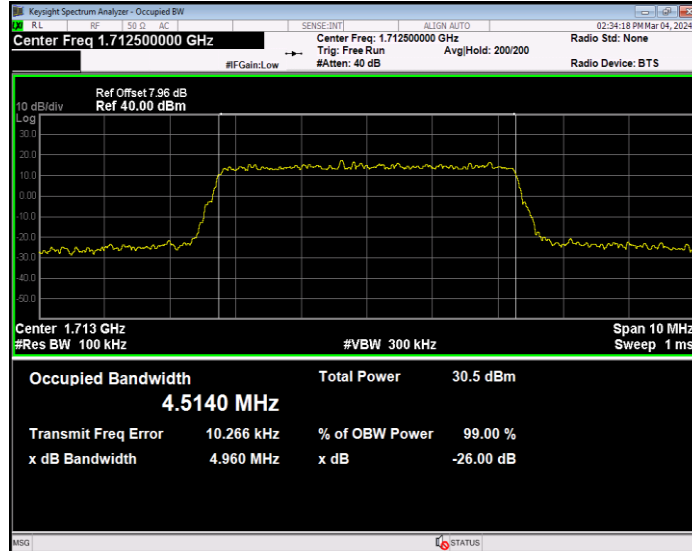

Band66 16QAM BW=5MHz Channel=131997 RB Size=25 Position=#0