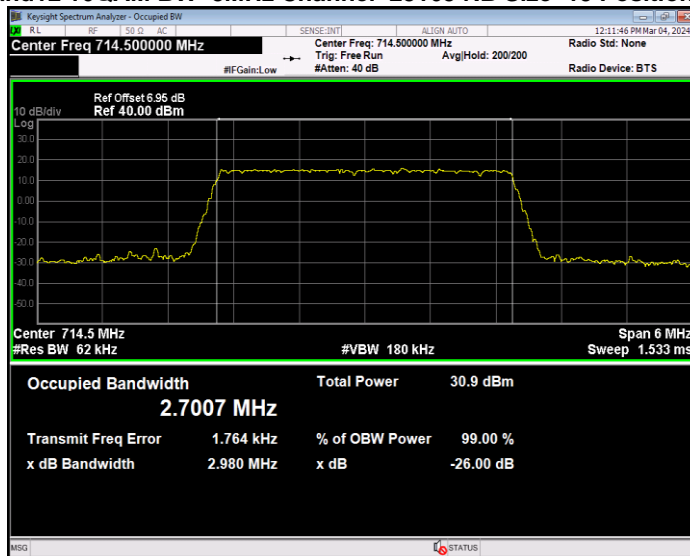

Band12 16QAM BW=10MHz Channel=23130 RB Size=50 Position=#0

Band12 16QAM BW=3MHz Channel=23025 RB Size=15 Position=#0

Band12 16QAM BW=3MHz Channel=23095 RB Size=15 Position=#0

Band12 16QAM BW=3MHz Channel=23165 RB Size=15 Position=#0