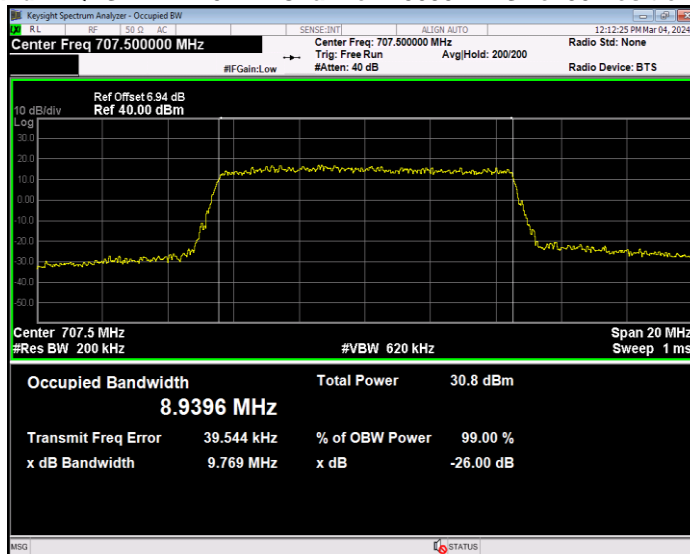

Band12 QPSK BW=1.4MHz Channel=23095 RB Size=6 Position=#0

Band12 QPSK BW=1.4MHz Channel=23173 RB Size=6 Position=#0

Band12 QPSK BW=10MHz Channel=23060 RB Size=50 Position=#0

Band12 QPSK BW=10MHz Channel=23095 RB Size=50 Position=#0