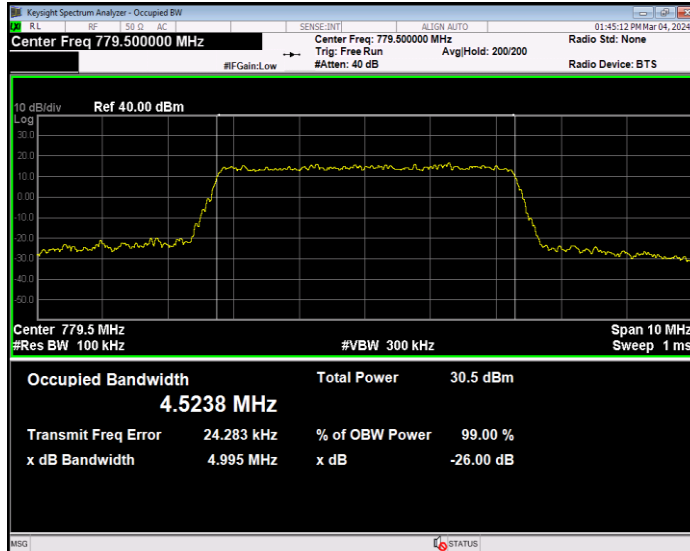

Band13 16QAM BW=5MHz Channel=23205 RB Size=25 Position=#0