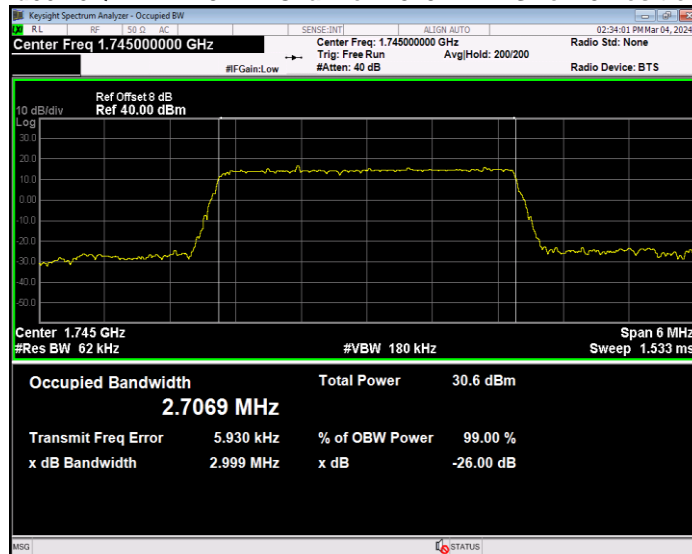

Band66 16QAM BW=3MHz Channel=132322 RB Size=15 Position=#0