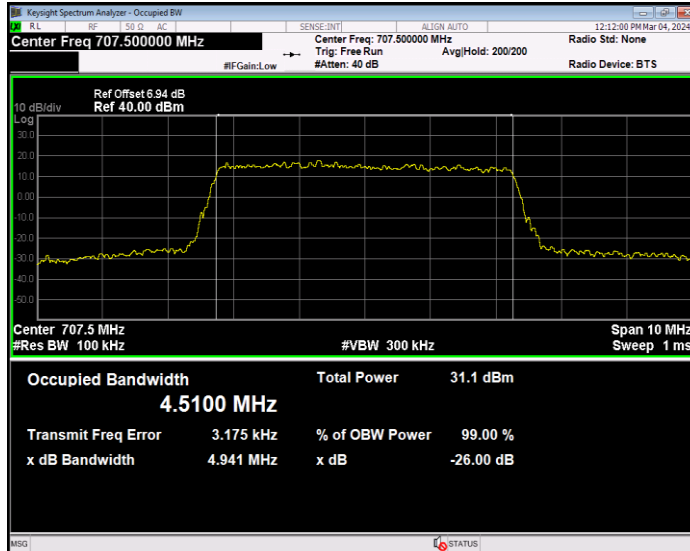

Band12 QPSK BW=5MHz Channel=23095 RB Size=25 Position=#0