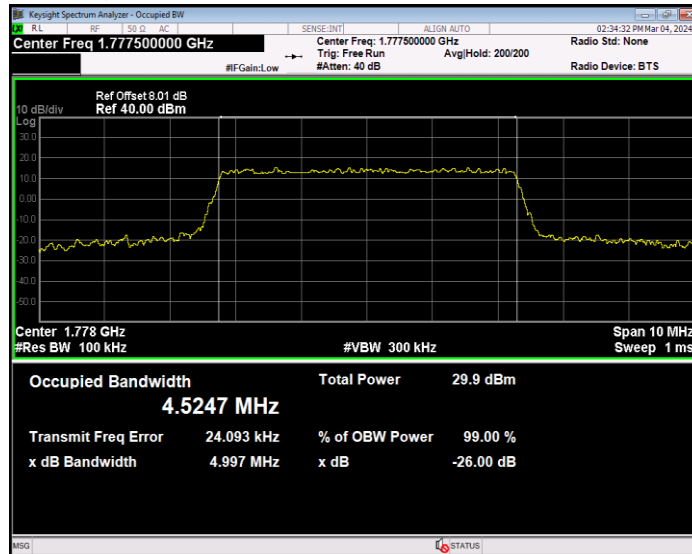

Band66 16QAM BW=5MHz Channel=132647 RB Size=25 Position=#0