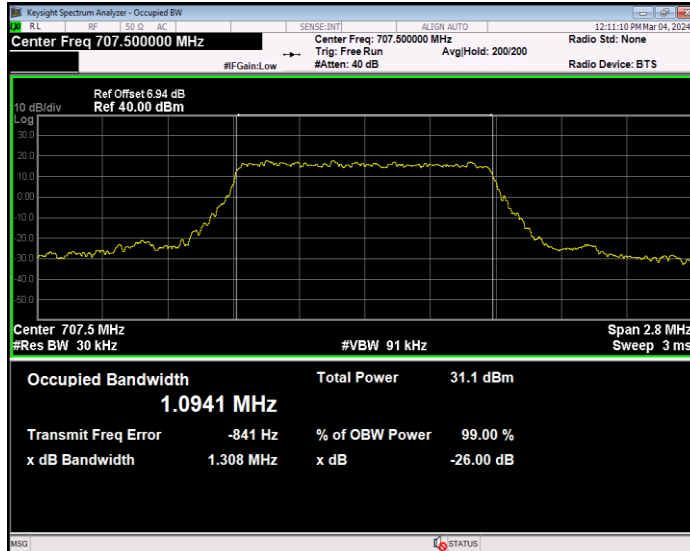

Band12 QPSK BW=1.4MHz Channel=23095 RB Size=6 Position=#0