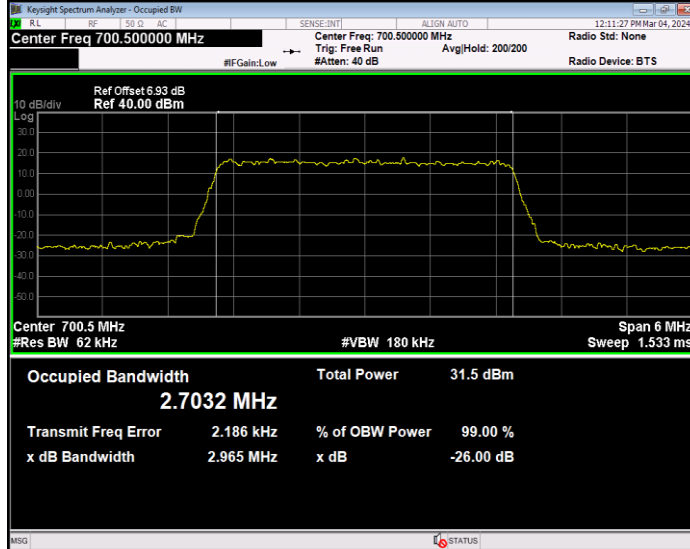

Band12 QPSK BW=3MHz Channel=23025 RB Size=15 Position=#0