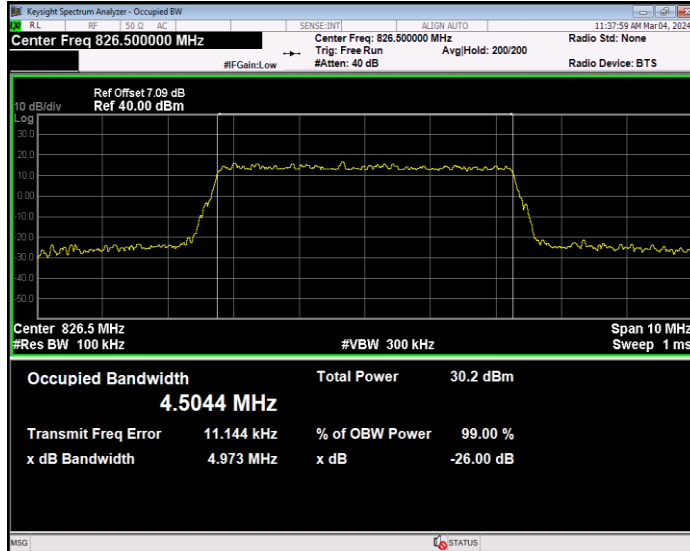

Band5 16QAM BW=5MHz Channel=20425 RB Size=25 Position=#0

Band5 16QAM BW=5MHz Channel=20525 RB Size=25 Position=#0

Band5 16QAM BW=5MHz Channel=20625 RB Size=25 Position=#0

Band5 QPSK BW=1.4MHz Channel=20407 RB Size=6 Position=#0