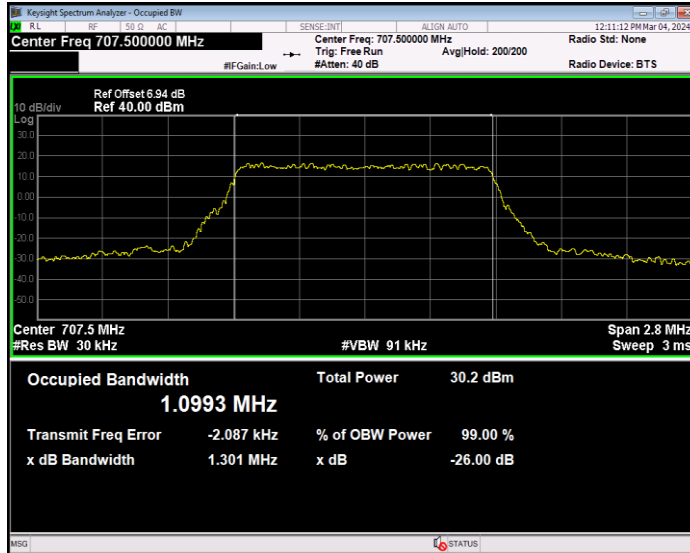

Band12 16QAM BW=1.4MHz Channel=23095 RB Size=6 Position=#0