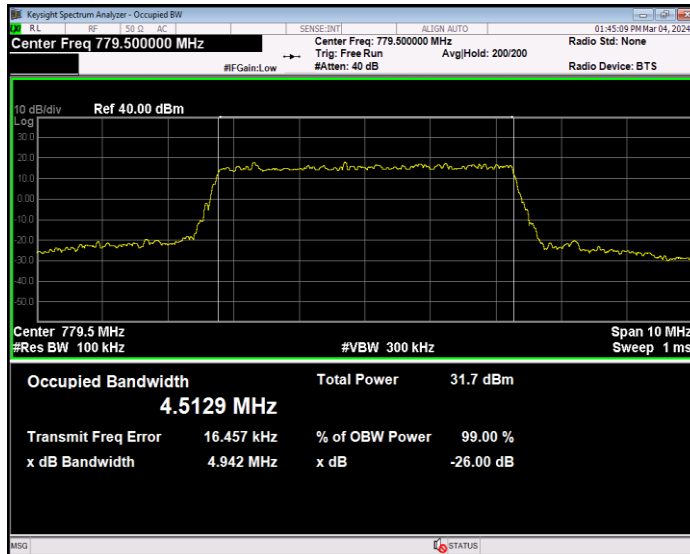

Band13 QPSK BW=5MHz Channel=23205 RB Size=25 Position=#0