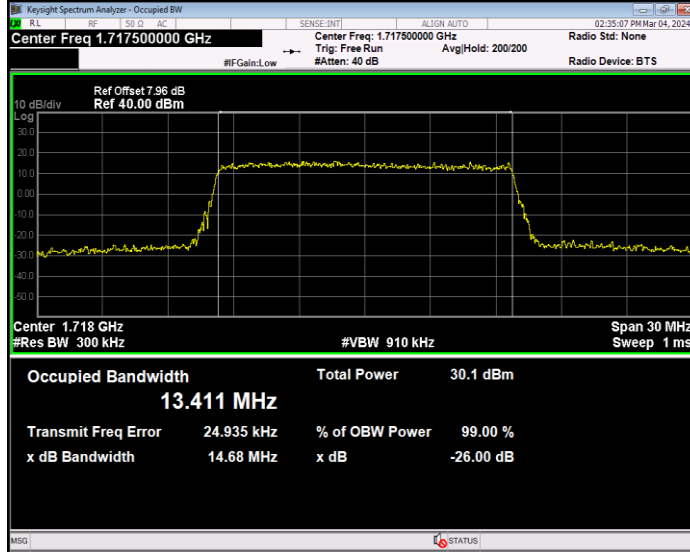

Band66 16QAM BW=15MHz Channel=132047 RB Size=75 Position=#0