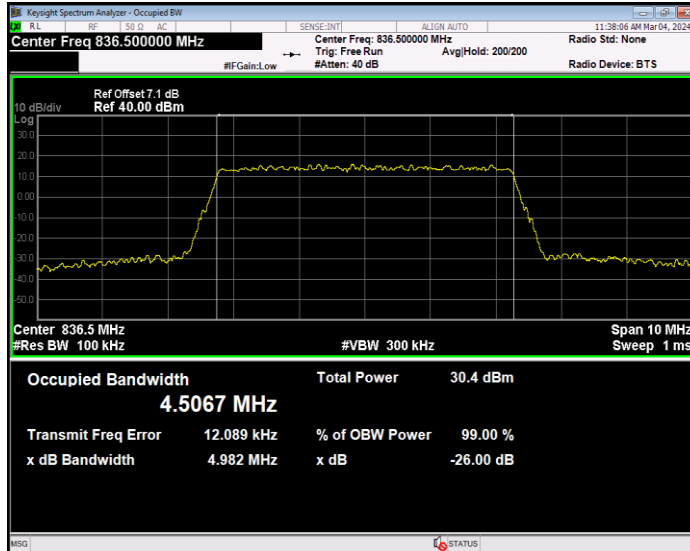

Band5 16QAM BW=5MHz Channel=20425 RB Size=25 Position=#0

Band5 16QAM BW=5MHz Channel=20525 RB Size=25 Position=#0

Band5 16QAM BW=5MHz Channel=20625 RB Size=25 Position=#0

Band5 QPSK BW=1.4MHz Channel=20407 RB Size=6 Position=#0