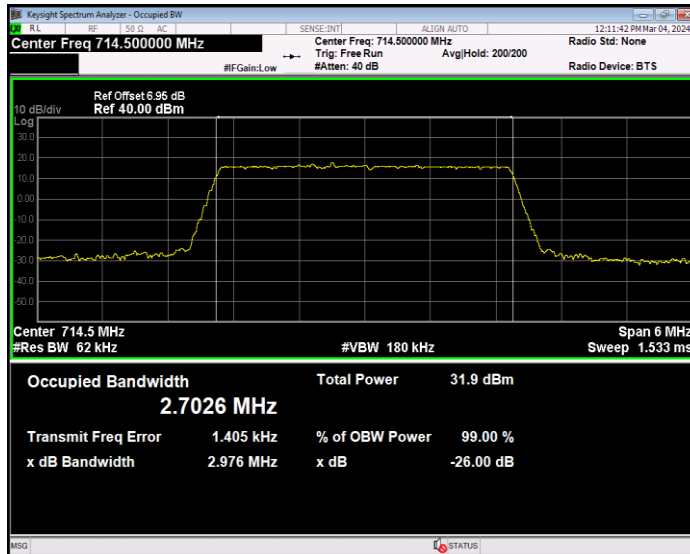

Band12 QPSK BW=10MHz Channel=23130 RB Size=50 Position=#0

Band12 QPSK BW=3MHz Channel=23025 RB Size=15 Position=#0

Band12 QPSK BW=3MHz Channel=23095 RB Size=15 Position=#0

Band12 QPSK BW=3MHz Channel=23165 RB Size=15 Position=#0