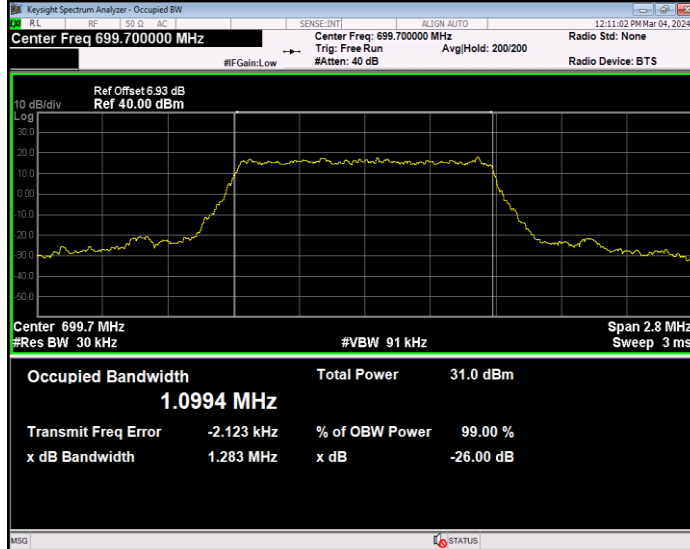

Band12 16QAM BW=5MHz Channel=23035 RB Size=25 Position=#0

Band12 16QAM BW=5MHz Channel=23095 RB Size=25 Position=#0

Band12 16QAM BW=5MHz Channel=23155 RB Size=25 Position=#0

Band12 QPSK BW=1.4MHz Channel=23017 RB Size=6 Position=#0