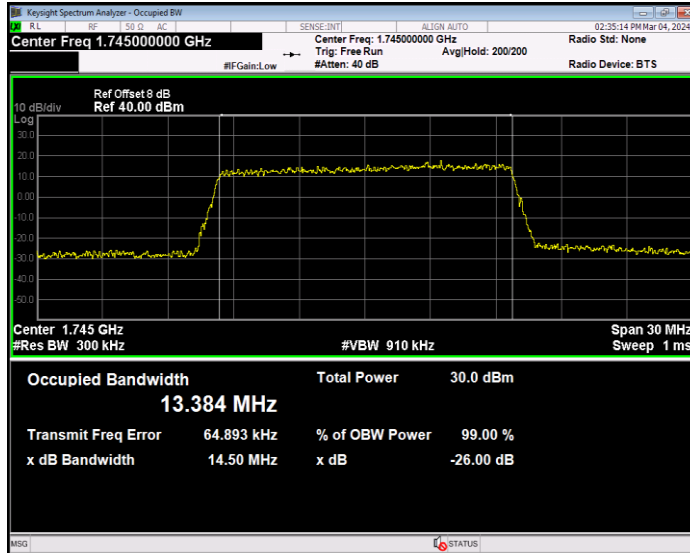

Band66 16QAM BW=15MHz Channel=132322 RB Size=75 Position=#0