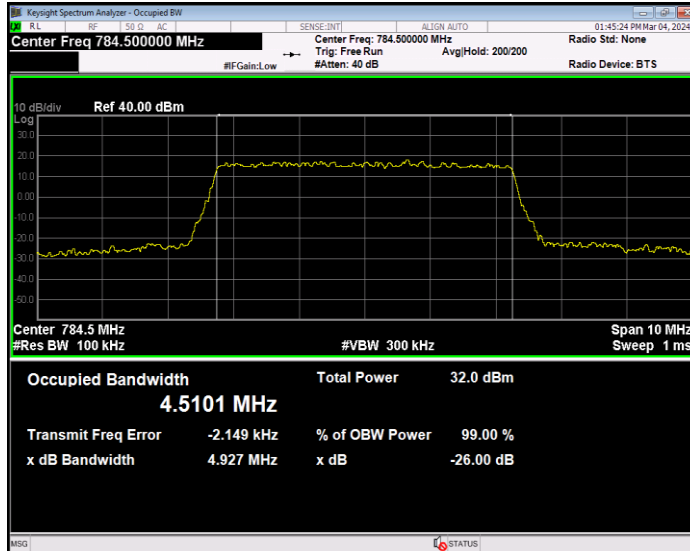

Band13 QPSK BW=5MHz Channel=23255 RB Size=25 Position=#0