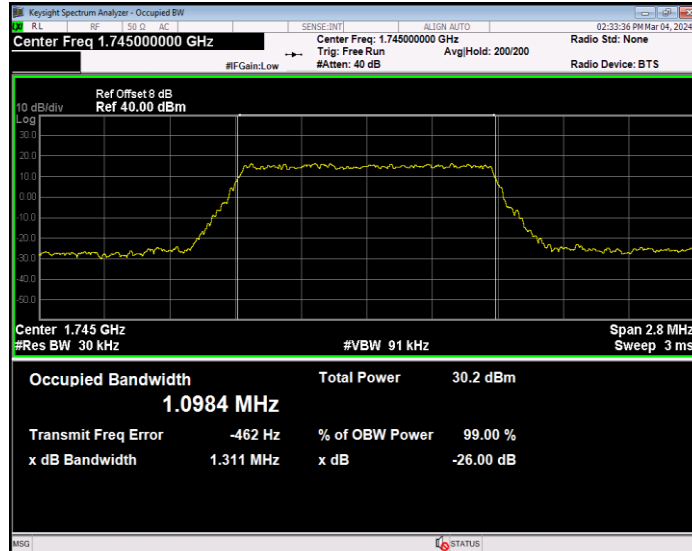

Band66 16QAM BW=1.4MHz Channel=132322 RB Size=6 Position=#0