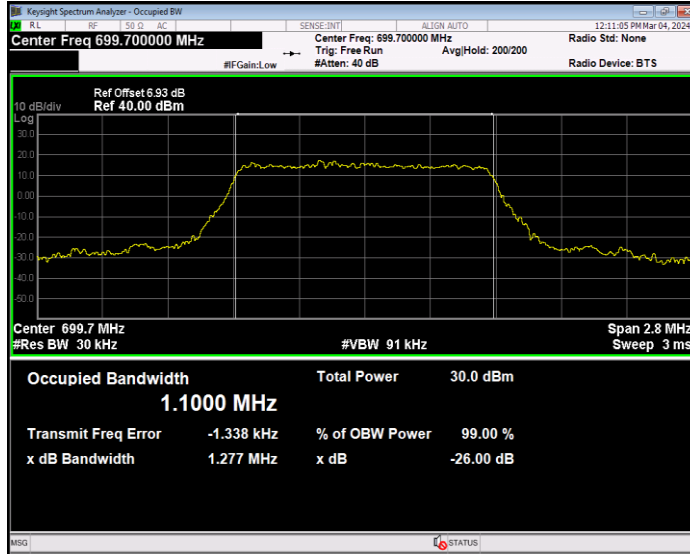

Band5 QPSK BW=5MHz Channel=20425 RB Size=25 Position=#0

Band5 QPSK BW=5MHz Channel=20525 RB Size=25 Position=#0

Band5 QPSK BW=5MHz Channel=20625 RB Size=25 Position=#0

Band12 16QAM BW=1.4MHz Channel=23017 RB Size=6 Position=#0