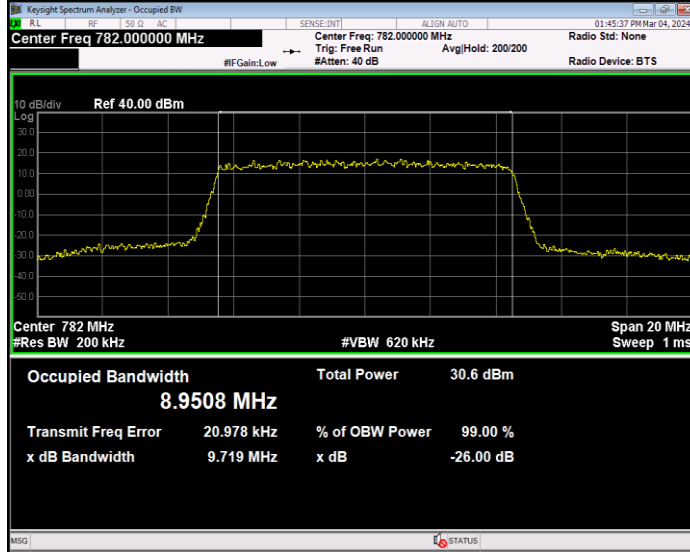

Band12 QPSK BW=5MHz Channel=23035 RB Size=25 Position=#0

Band12 QPSK BW=5MHz Channel=23095 RB Size=25 Position=#0

Band12 QPSK BW=5MHz Channel=23155 RB Size=25 Position=#0

Band13 16QAM BW=10MHz Channel=23230 RB Size=50 Position=#0