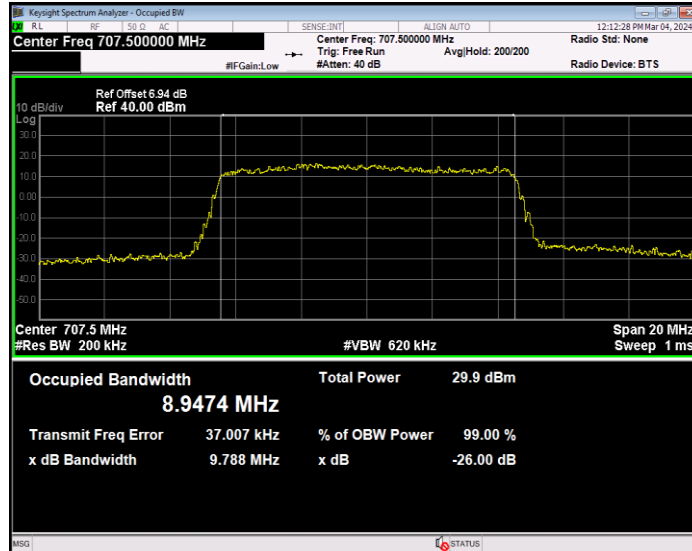

Band12 16QAM BW=1.4MHz Channel=23095 RB Size=6 Position=#0

Band12 16QAM BW=1.4MHz Channel=23173 RB Size=6 Position=#0

Band12 16QAM BW=10MHz Channel=23060 RB Size=50 Position=#0

Band12 16QAM BW=10MHz Channel=23095 RB Size=50 Position=#0