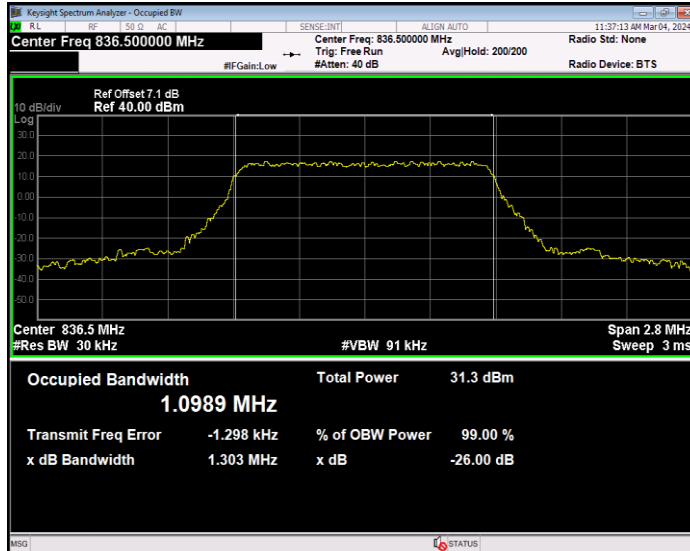

Band5 QPSK BW=1.4MHz Channel=20525 RB Size=6 Position=#0