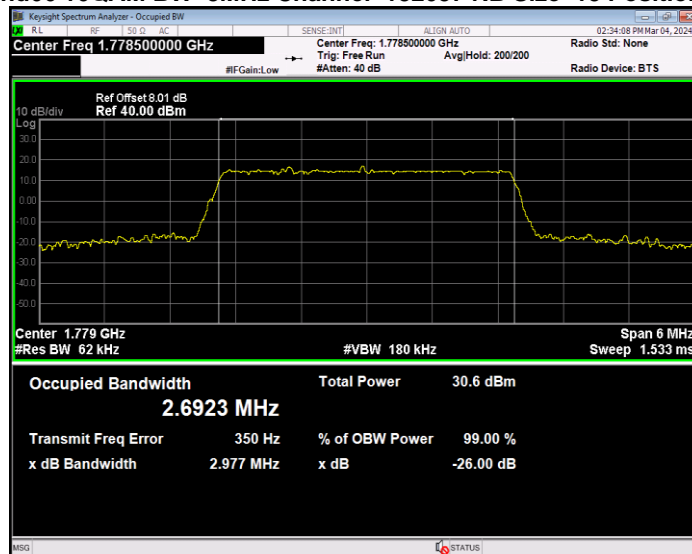

Band66 16QAM BW=3MHz Channel=132657 RB Size=15 Position=#0