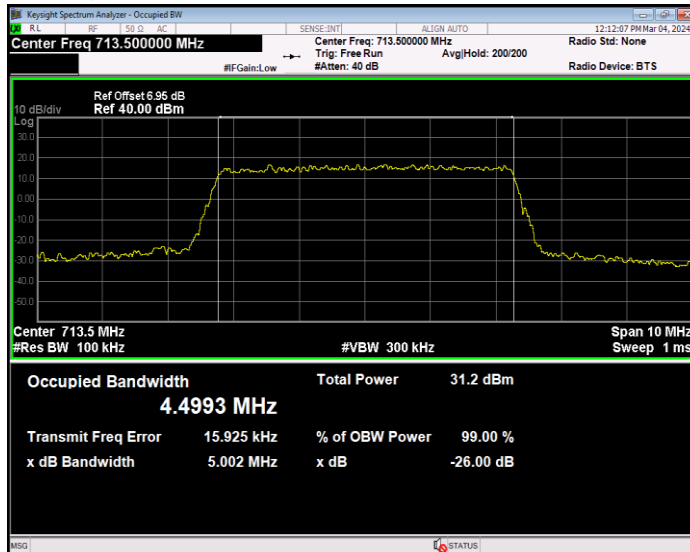

Band12 QPSK BW=5MHz Channel=23155 RB Size=25 Position=#0