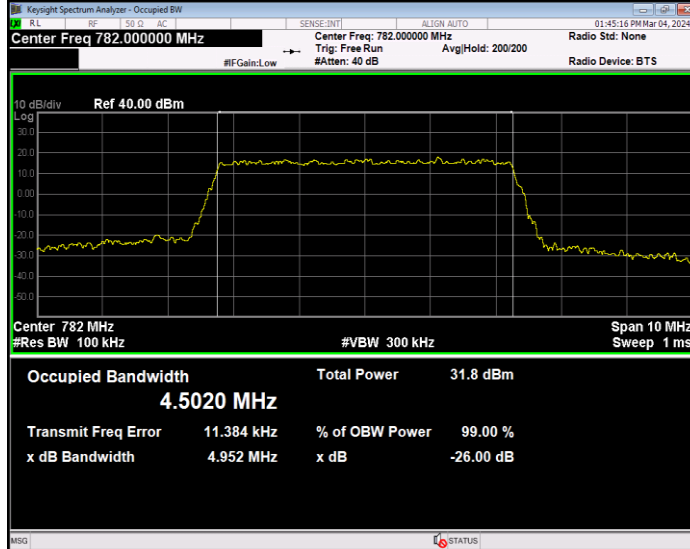

Band13 QPSK BW=5MHz Channel=23230 RB Size=25 Position=#0