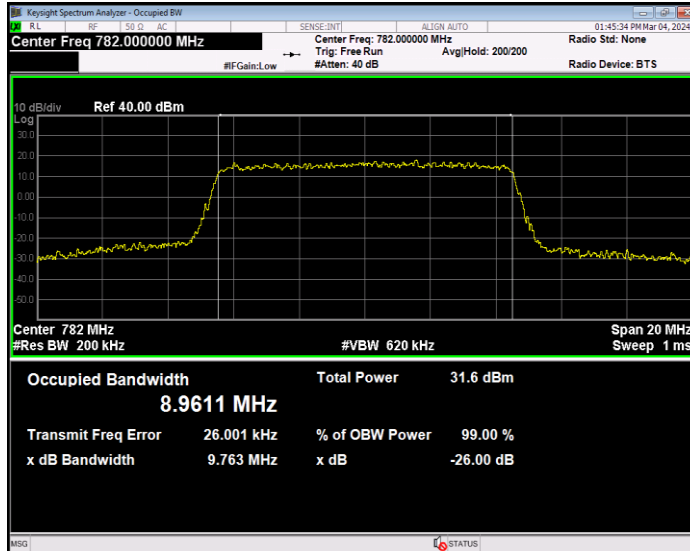

Band13 16QAM BW=5MHz Channel=23205 RB Size=25 Position=#0

Band13 16QAM BW=5MHz Channel=23230 RB Size=25 Position=#0

Band13 16QAM BW=5MHz Channel=23255 RB Size=25 Position=#0

Band13 QPSK BW=10MHz Channel=23230 RB Size=50 Position=#0