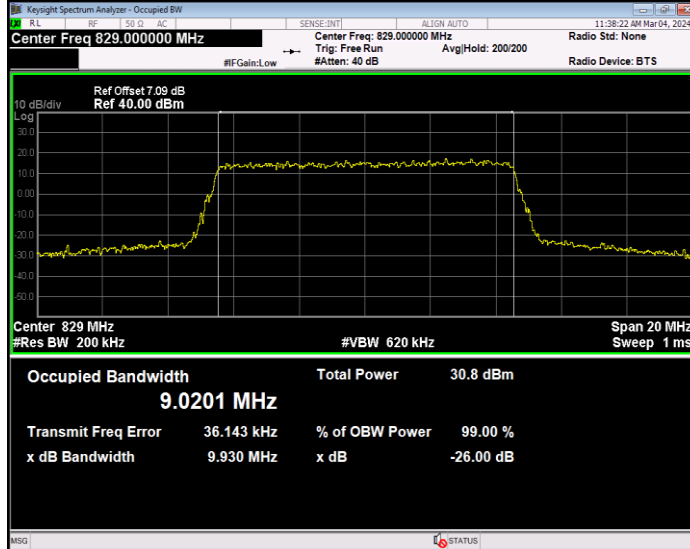

Band5 QPSK BW=10MHz Channel=20450 RB Size=50 Position=#0