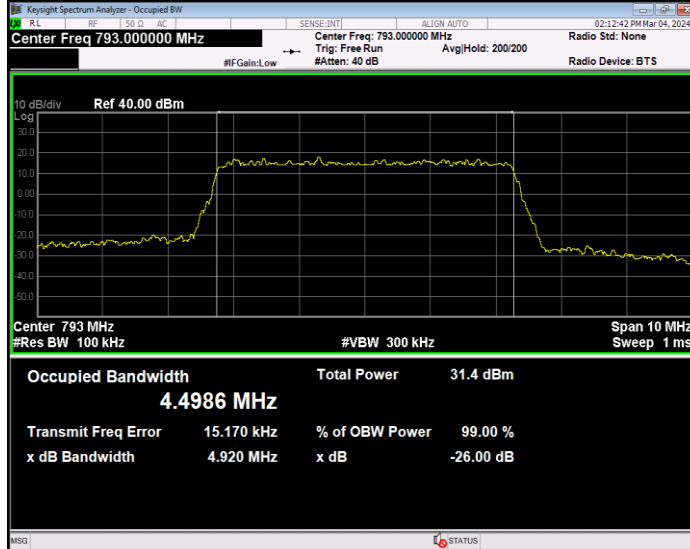

Band14 16QAM BW=5MHz Channel=23330 RB Size=25 Position=#0