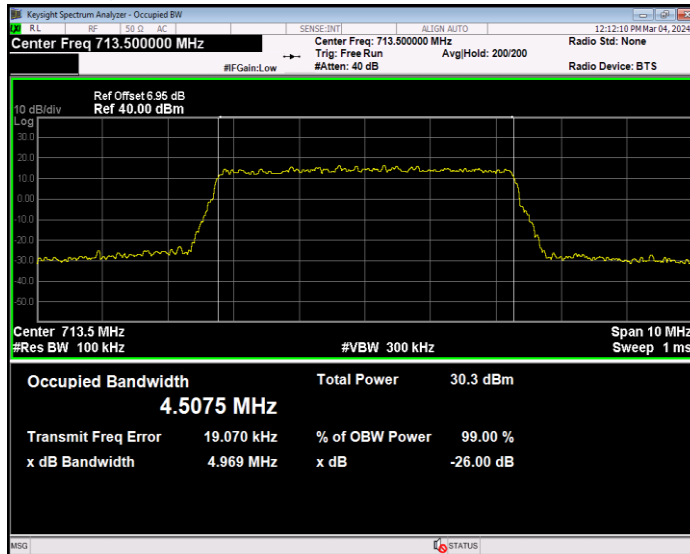

Band12 16QAM BW=5MHz Channel=23155 RB Size=25 Position=#0