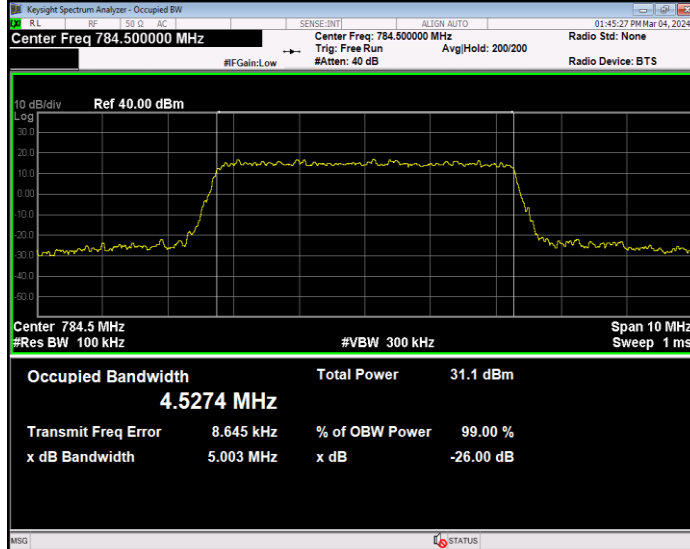

Band13 16QAM BW=5MHz Channel=23255 RB Size=25 Position=#0