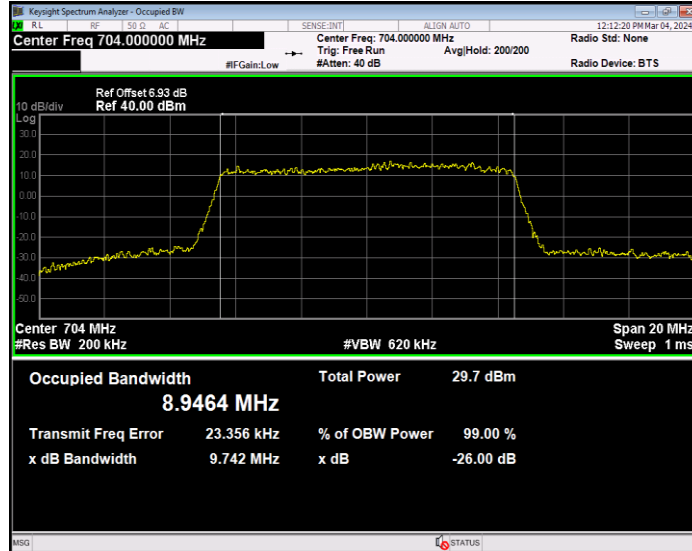

Band12 16QAM BW=10MHz Channel=23060 RB Size=50 Position=#0