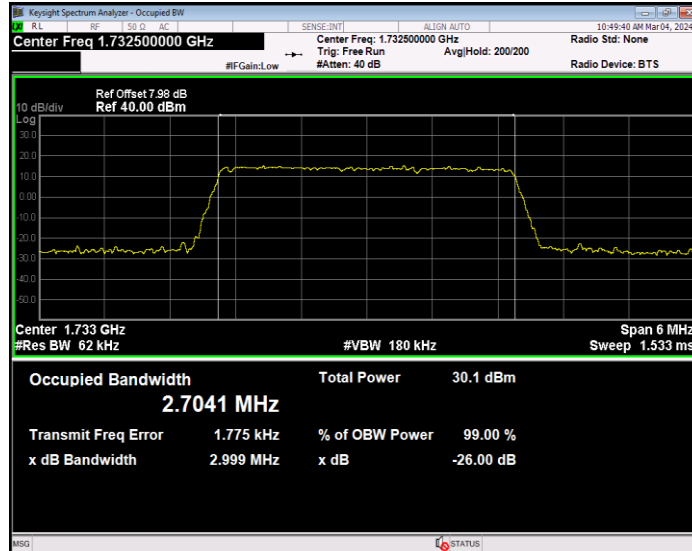

Band4 16QAM BW=3MHz Channel=20175 RB Size=15 Position=#0