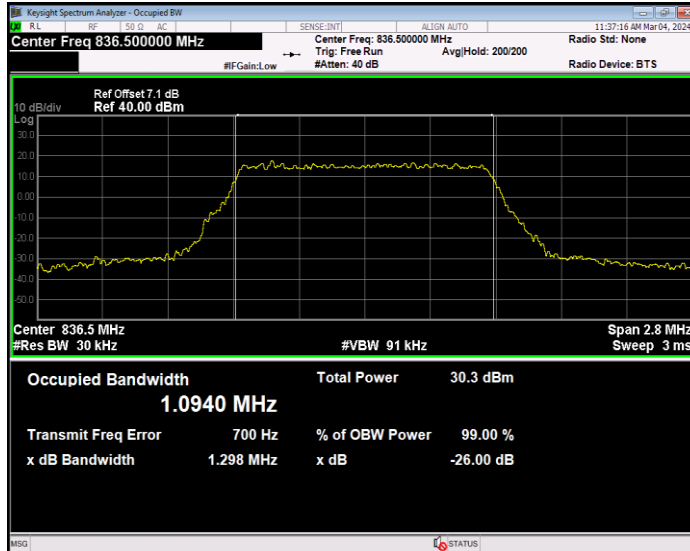

Band5 16QAM BW=1.4MHz Channel=20525 RB Size=6 Position=#0