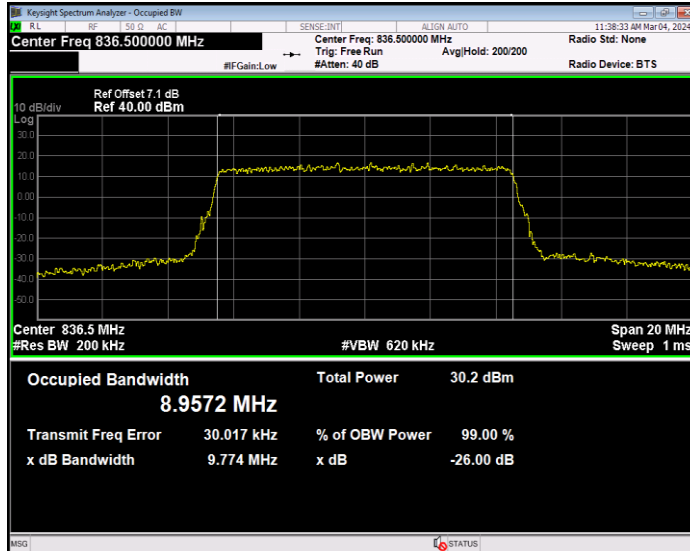

Band5 16QAM BW=10MHz Channel=20525 RB Size=50 Position=#0