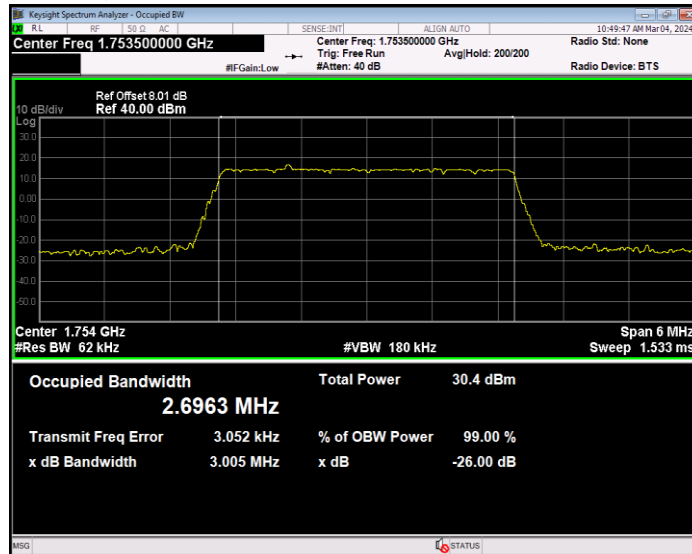

Band4 16QAM BW=3MHz Channel=20385 RB Size=15 Position=#0