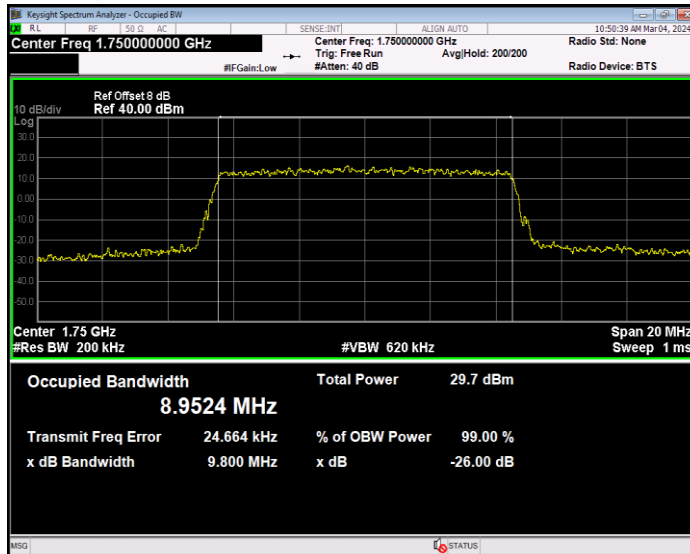

Band4 16QAM BW=10MHz Channel=20350 RB Size=50 Position=#0