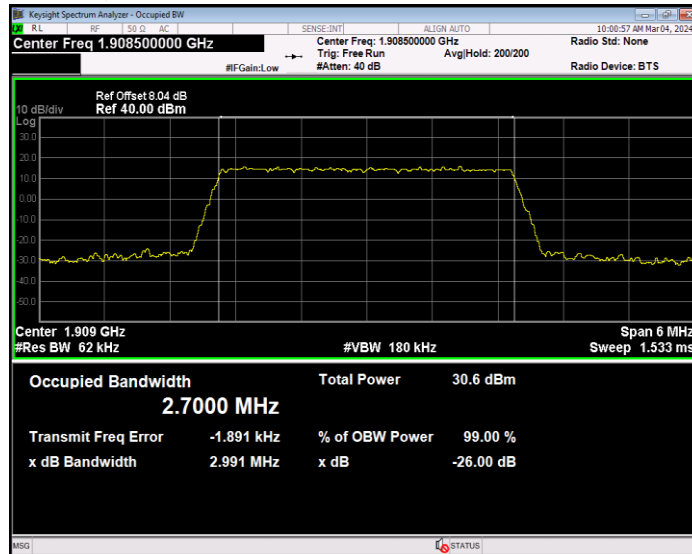

Band2 16QAM BW=3MHz Channel=19185 RB Size=15 Position=#0