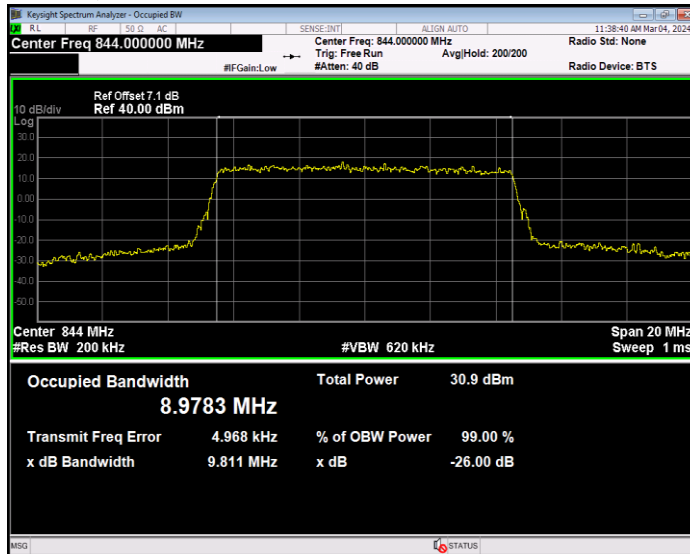

Band5 16QAM BW=10MHz Channel=20600 RB Size=50 Position=#0