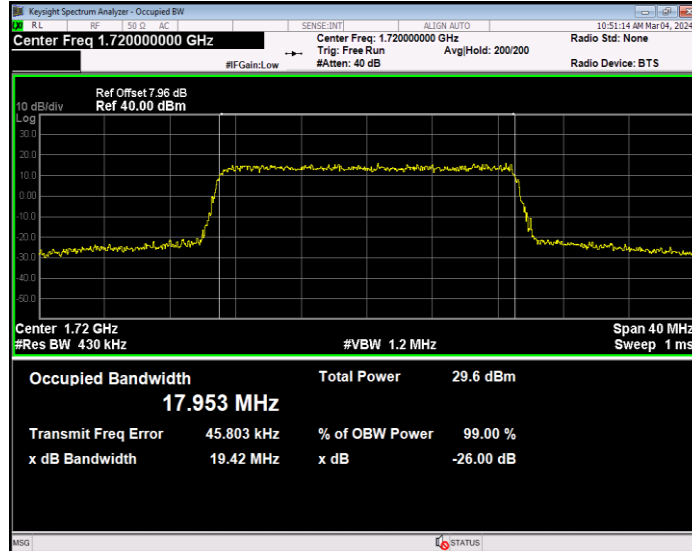

Band4 16QAM BW=20MHz Channel=20050 RB Size=100 Position=#0