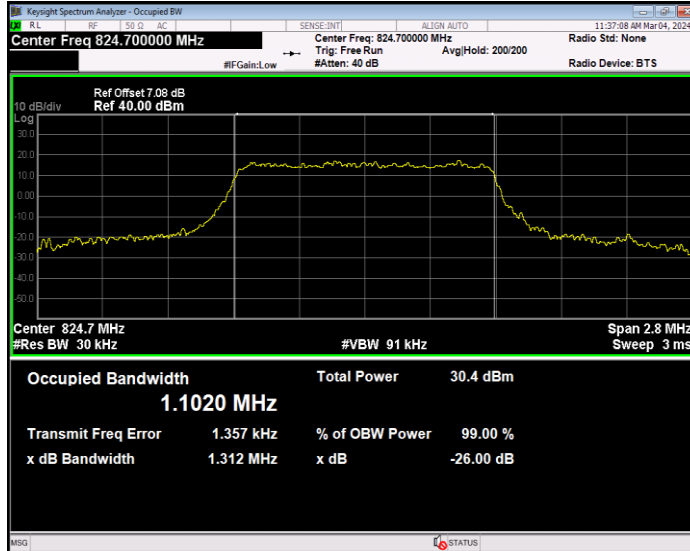

Band5 16QAM BW=1.4MHz Channel=20407 RB Size=6 Position=#0