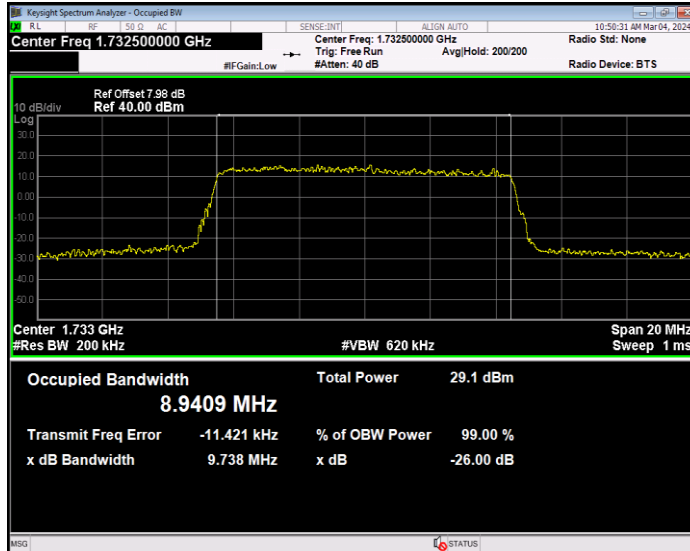

Band4 16QAM BW=10MHz Channel=20175 RB Size=50 Position=#0