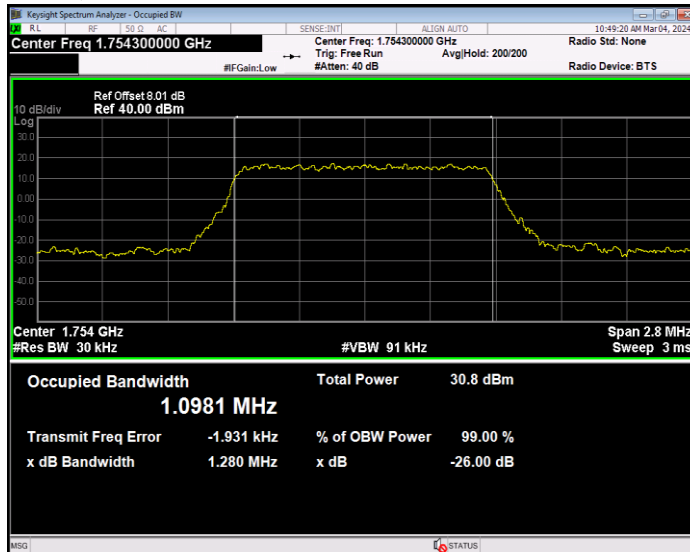

Band4 QPSK BW=1.4MHz Channel=20393 RB Size=6 Position=#0