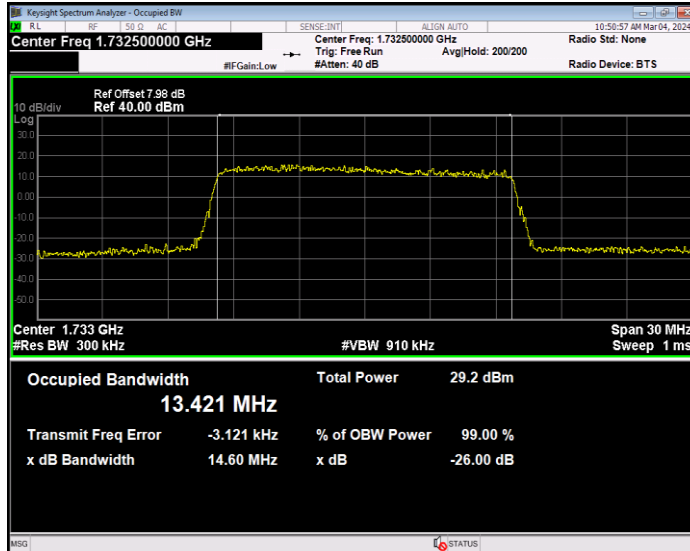

**Band4 16QAM BW=10MHz Channel=20175 RB Size=50 Position=#0**

**Band4 16QAM BW=10MHz Channel=20350 RB Size=50 Position=#0**

**Band4 16QAM BW=15MHz Channel=20025 RB Size=75 Position=#0**

**Band4 16QAM BW=15MHz Channel=20175 RB Size=75 Position=#0**