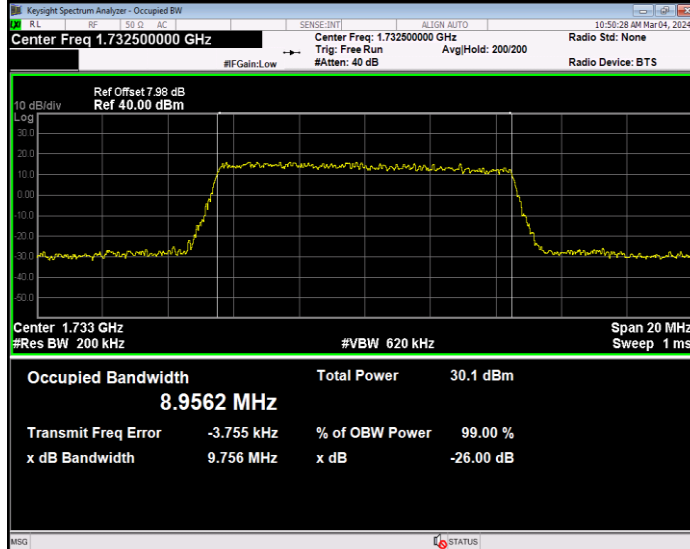

Band4 QPSK BW=10MHz Channel=20175 RB Size=50 Position=#0