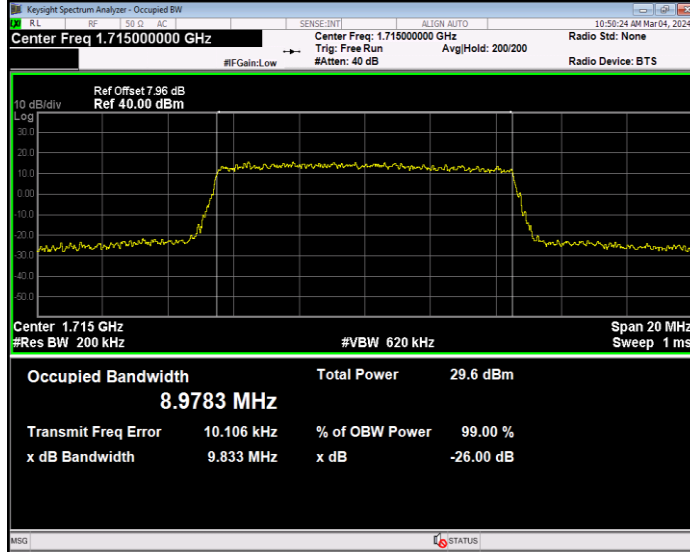

**Band4 16QAM BW=1.4MHz Channel=19957 RB Size=6 Position=#0**

**Band4 16QAM BW=1.4MHz Channel=20175 RB Size=6 Position=#0**

**Band4 16QAM BW=1.4MHz Channel=20393 RB Size=6 Position=#0**

**Band4 16QAM BW=10MHz Channel=20000 RB Size=50 Position=#0**