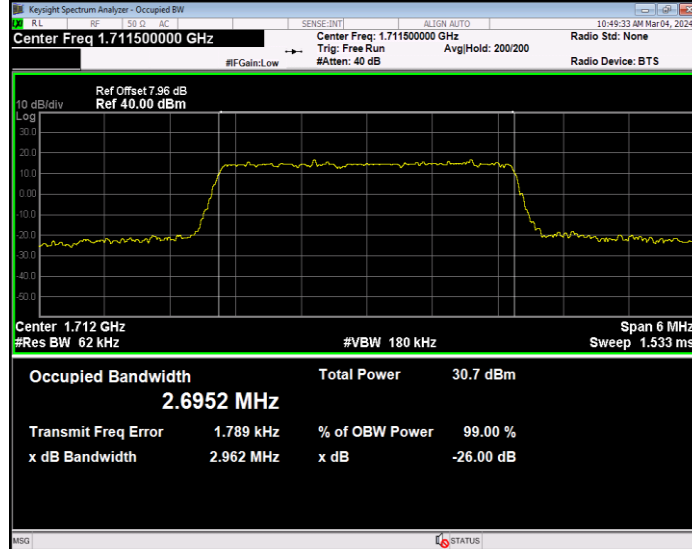

Band4 16QAM BW=3MHz Channel=19965 RB Size=15 Position=#0