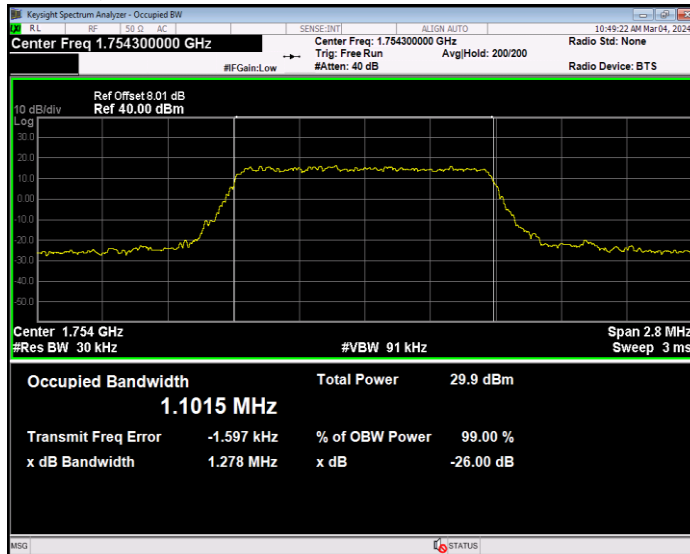

Band4 16QAM BW=1.4MHz Channel=20393 RB Size=6 Position=#0