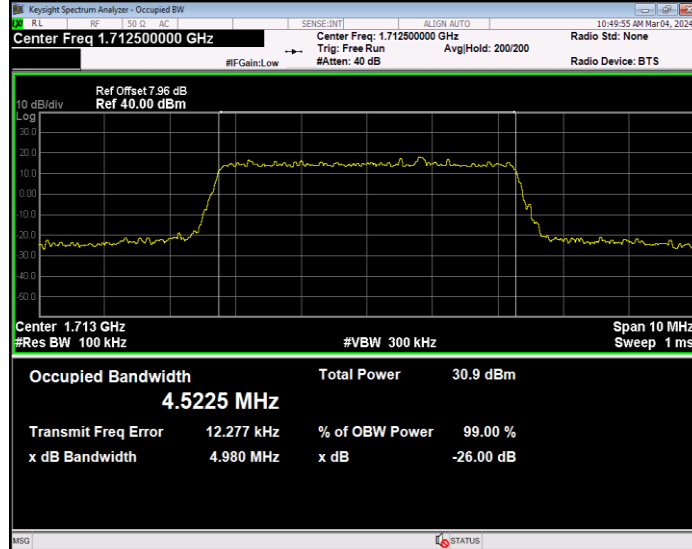

Band4 QPSK BW=5MHz Channel=19975 RB Size=25 Position=#0