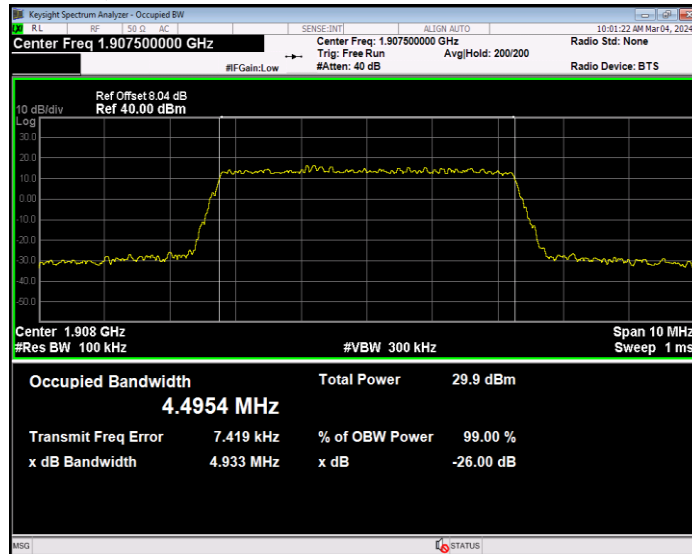

Band2 16QAM BW=5MHz Channel=19175 RB Size=25 Position=#0