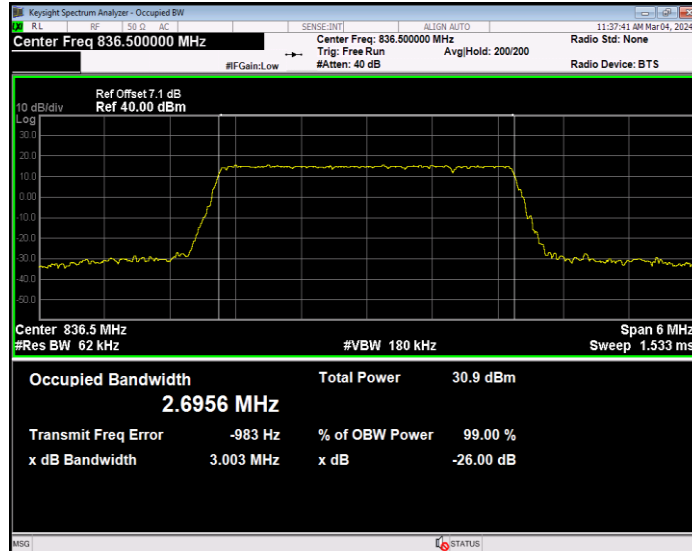

**Band5 16QAM BW=10MHz Channel=20525 RB Size=50 Position=#0**

**Band5 16QAM BW=10MHz Channel=20600 RB Size=50 Position=#0**

**Band5 16QAM BW=3MHz Channel=20415 RB Size=15 Position=#0**

**Band5 16QAM BW=3MHz Channel=20525 RB Size=15 Position=#0**