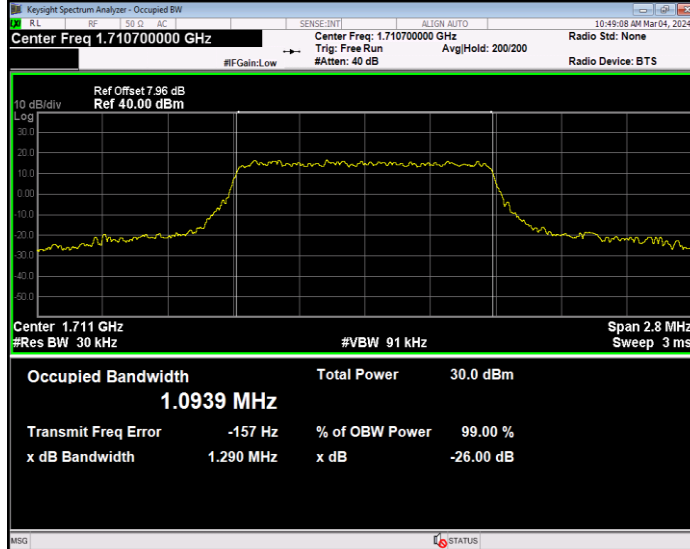

Band4 16QAM BW=1.4MHz Channel=19957 RB Size=6 Position=#0