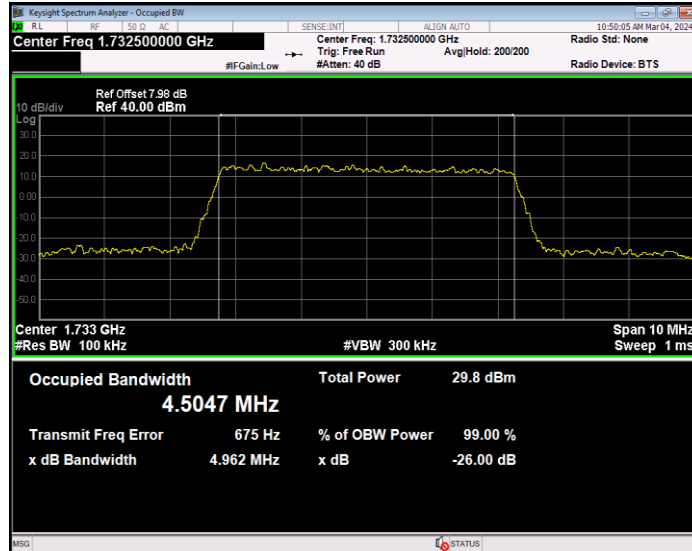

Band4 16QAM BW=5MHz Channel=20175 RB Size=25 Position=#0