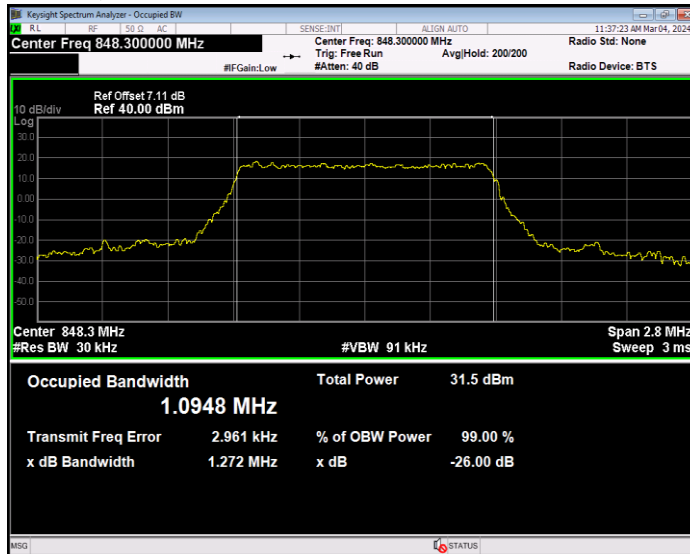

Band5 16QAM BW=1.4MHz Channel=20643 RB Size=6 Position=#0