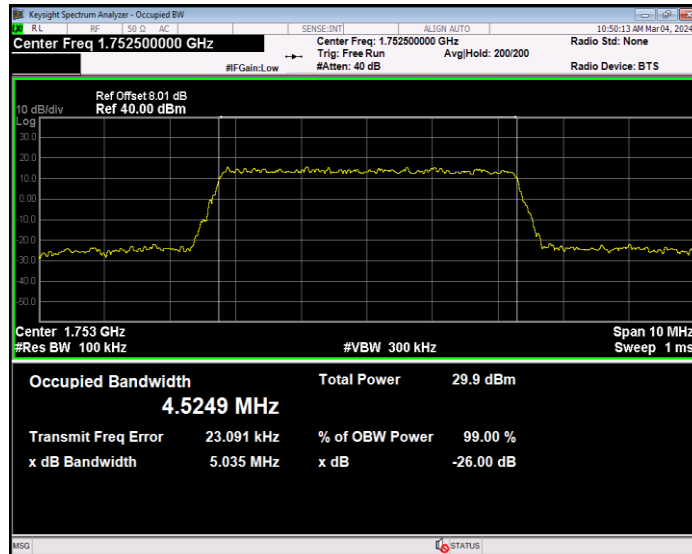

Band4 16QAM BW=5MHz Channel=20375 RB Size=25 Position=#0