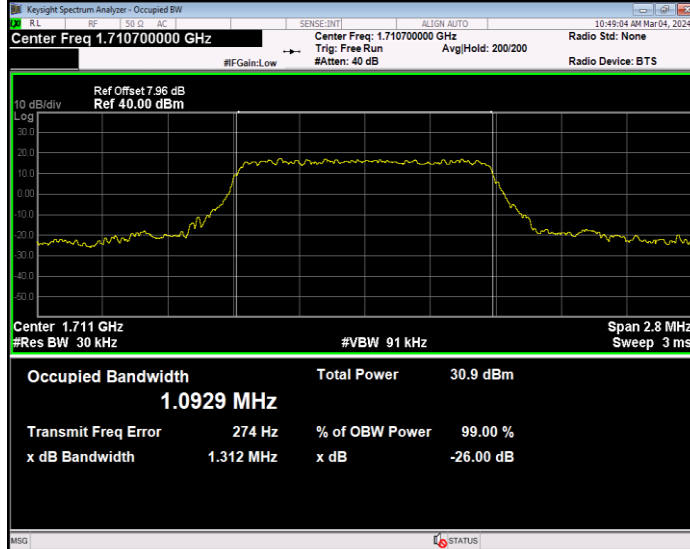

Band4 QPSK BW=1.4MHz Channel=19957 RB Size=6 Position=#0