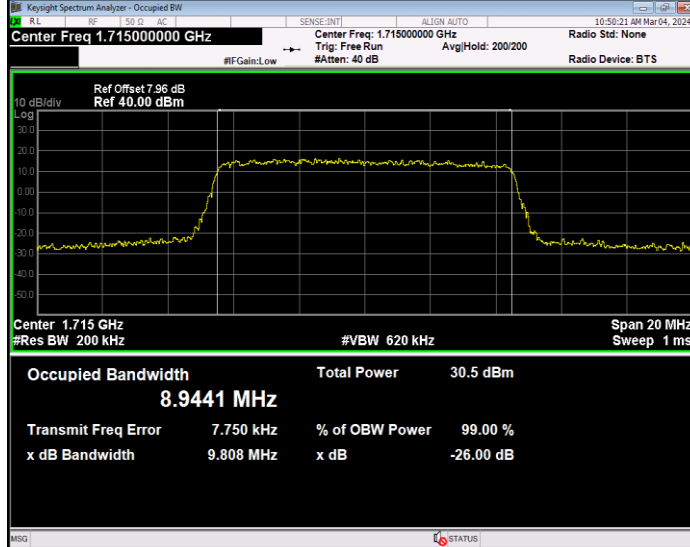

Band4 QPSK BW=10MHz Channel=20000 RB Size=50 Position=#0