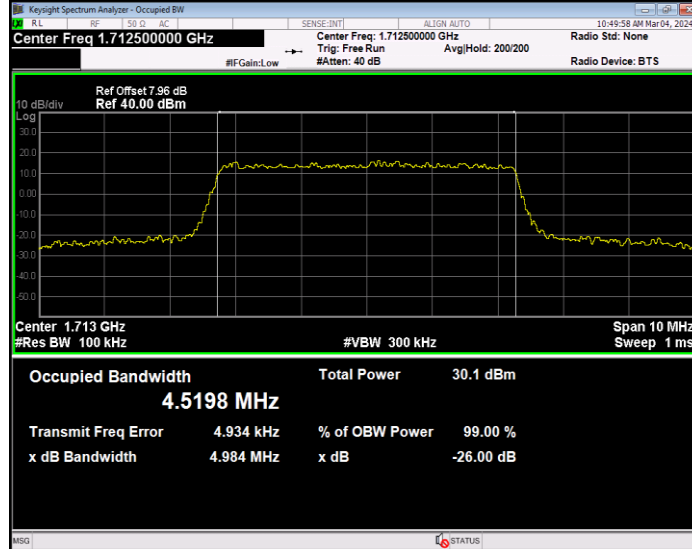

**Band4 16QAM BW=3MHz Channel=19965 RB Size=15 Position=#0**

**Band4 16QAM BW=3MHz Channel=20175 RB Size=15 Position=#0**

**Band4 16QAM BW=3MHz Channel=20385 RB Size=15 Position=#0**

**Band4 16QAM BW=5MHz Channel=19975 RB Size=25 Position=#0**