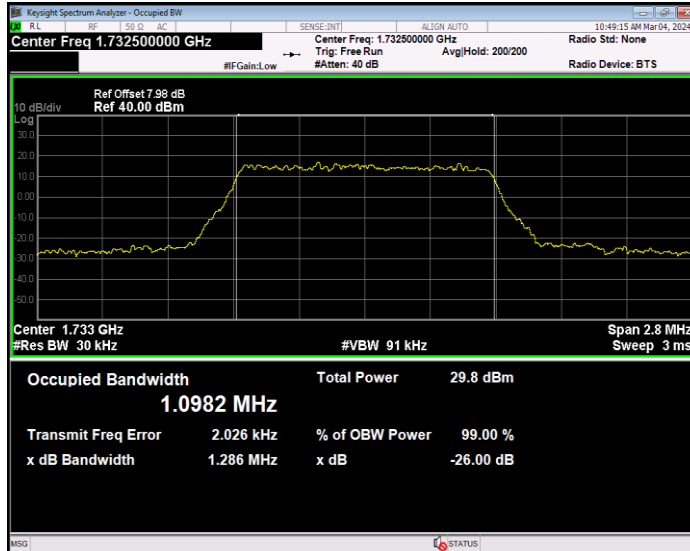

Band4 16QAM BW=1.4MHz Channel=20175 RB Size=6 Position=#0