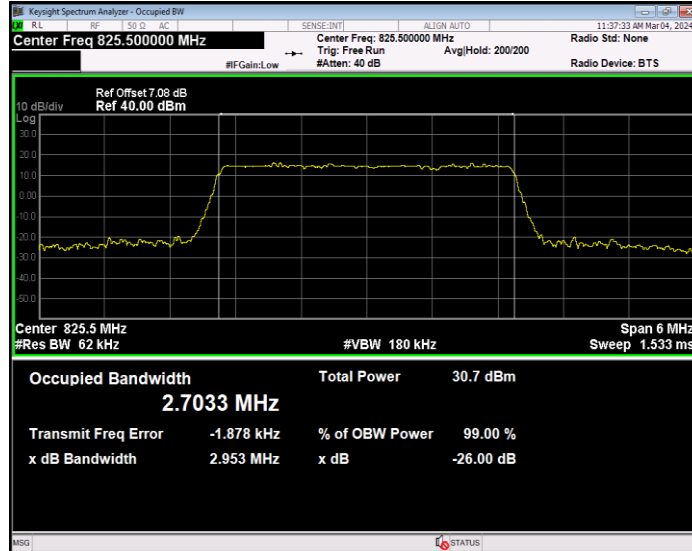

Band5 16QAM BW=3MHz Channel=20415 RB Size=15 Position=#0