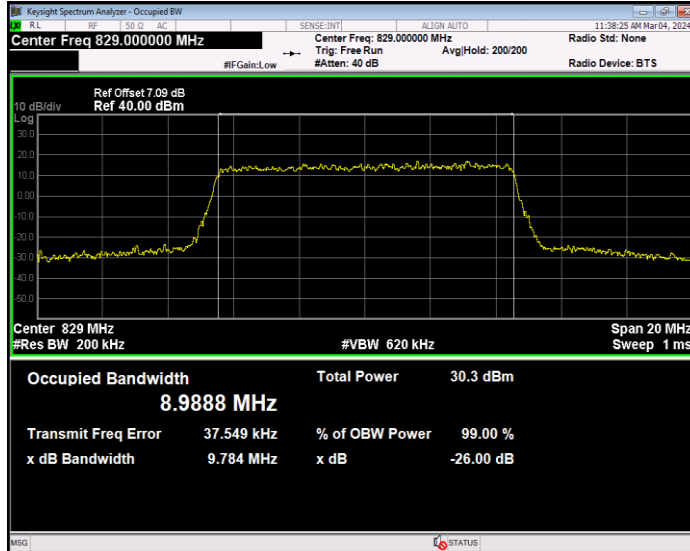

**Band5 16QAM BW=1.4MHz Channel=20407 RB Size=6 Position=#0**

**Band5 16QAM BW=1.4MHz Channel=20525 RB Size=6 Position=#0**

**Band5 16QAM BW=1.4MHz Channel=20643 RB Size=6 Position=#0**

**Band5 16QAM BW=10MHz Channel=20450 RB Size=50 Position=#0**