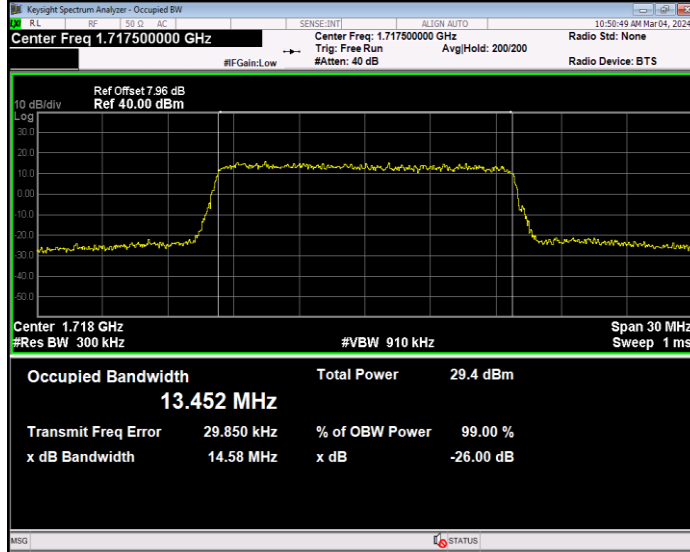

Band4 16QAM BW=15MHz Channel=20025 RB Size=75 Position=#0