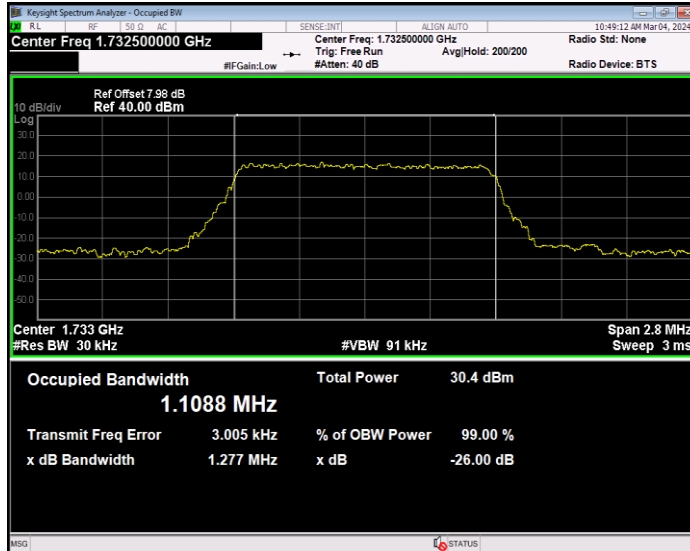

**Band4 16QAM BW=5MHz Channel=20175 RB Size=25 Position=#0**

**Band4 16QAM BW=5MHz Channel=20375 RB Size=25 Position=#0**

**Band4 QPSK BW=1.4MHz Channel=19957 RB Size=6 Position=#0**

**Band4 QPSK BW=1.4MHz Channel=20175 RB Size=6 Position=#0**