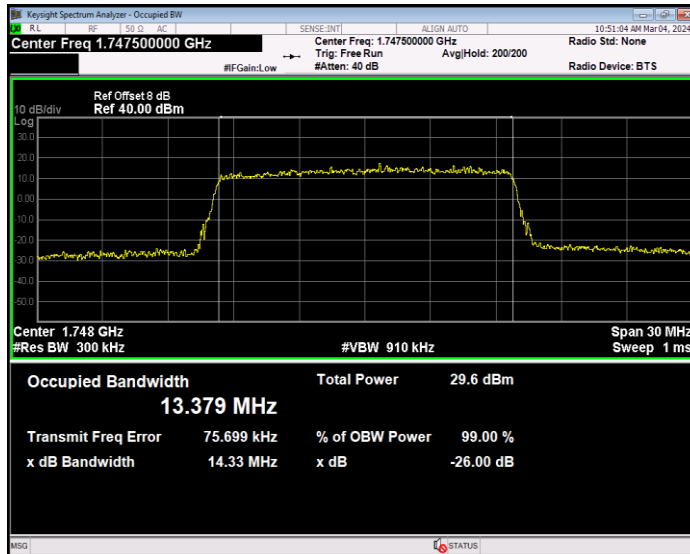

Band4 16QAM BW=15MHz Channel=20325 RB Size=75 Position=#0