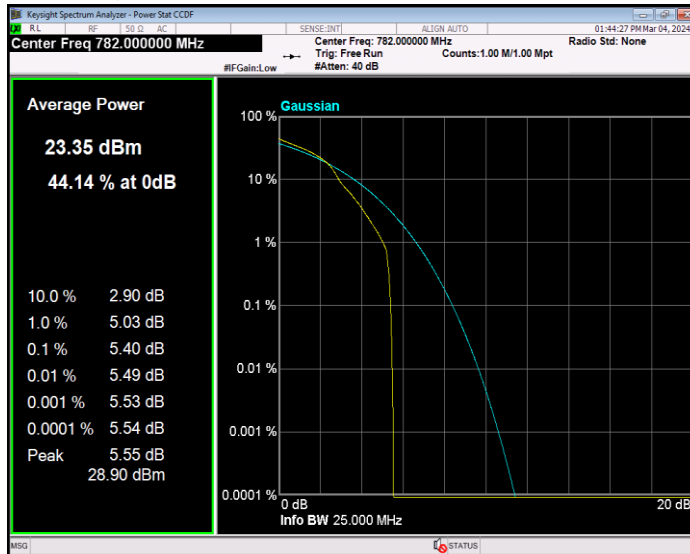

Band13 16QAM BW=5MHz Channel=23230 RB Size=1 Position=#0