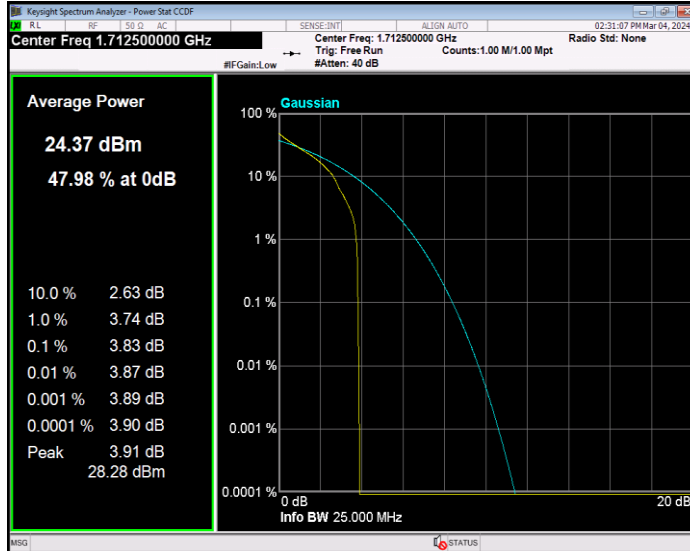

Band66 QPSK BW=5MHz Channel=131997 RB Size=1 Position=#0