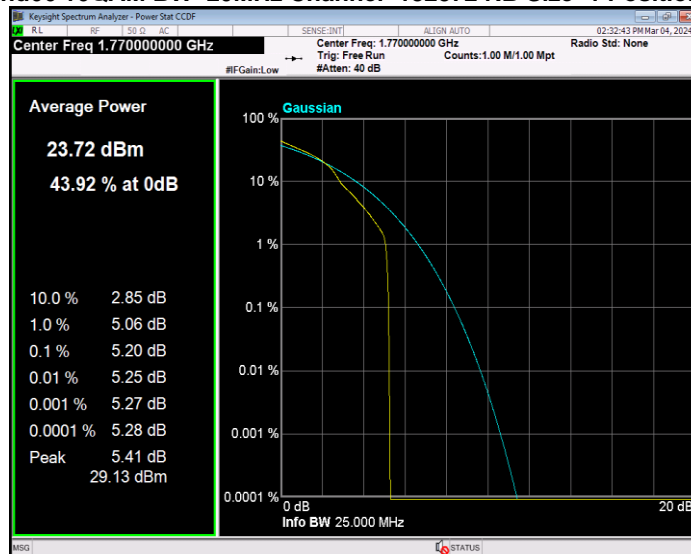

Band66 16QAM BW=20MHz Channel=132572 RB Size=1 Position=#0