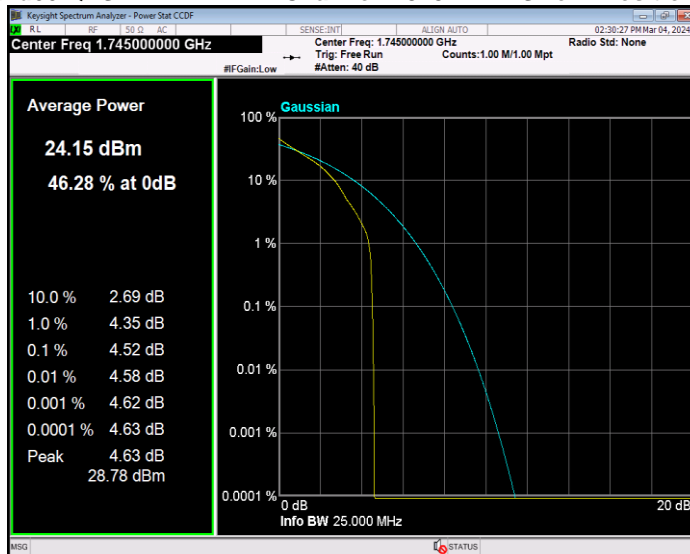

Band66 QPSK BW=1.4MHz Channel=132322 RB Size=1 Position=#0