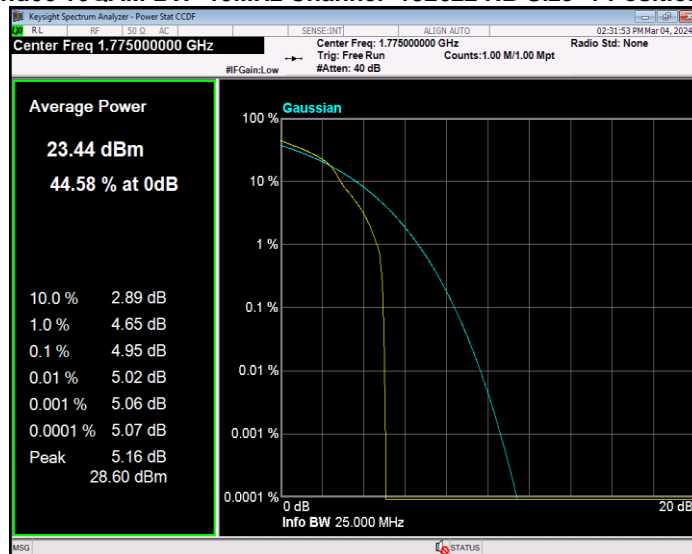

Band66 16QAM BW=10MHz Channel=132622 RB Size=1 Position=#0