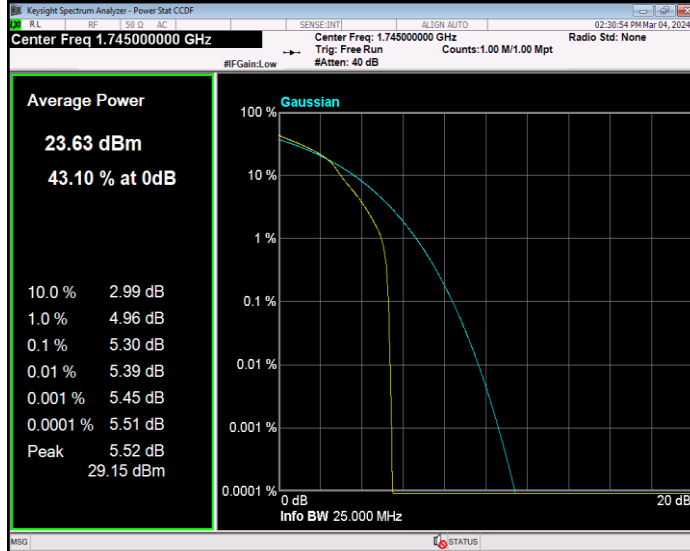

Band66 16QAM BW=3MHz Channel=132322 RB Size=1 Position=#0