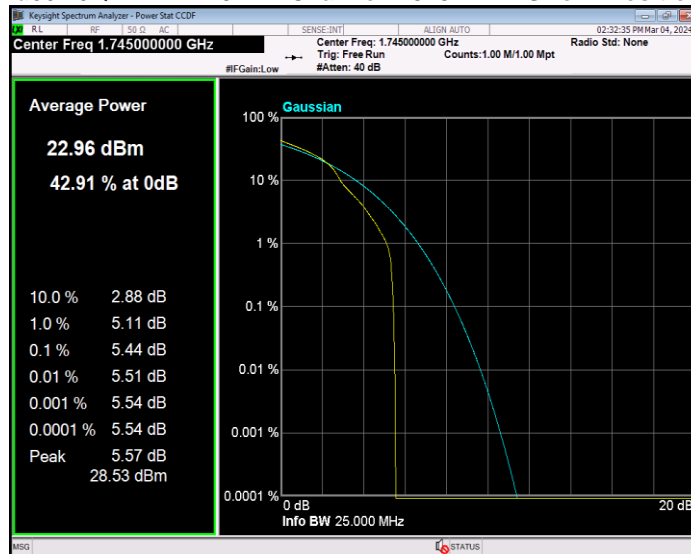

Band66 16QAM BW=20MHz Channel=132322 RB Size=1 Position=#0