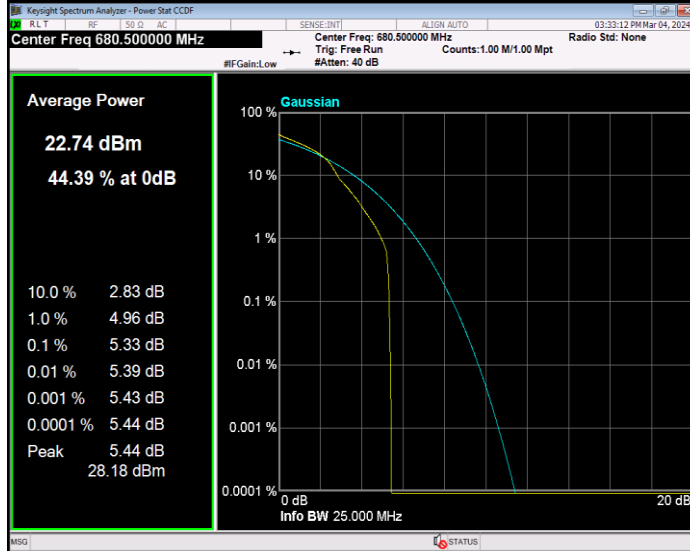

Band71 16QAM BW=5MHz Channel=133297 RB Size=1 Position=#0