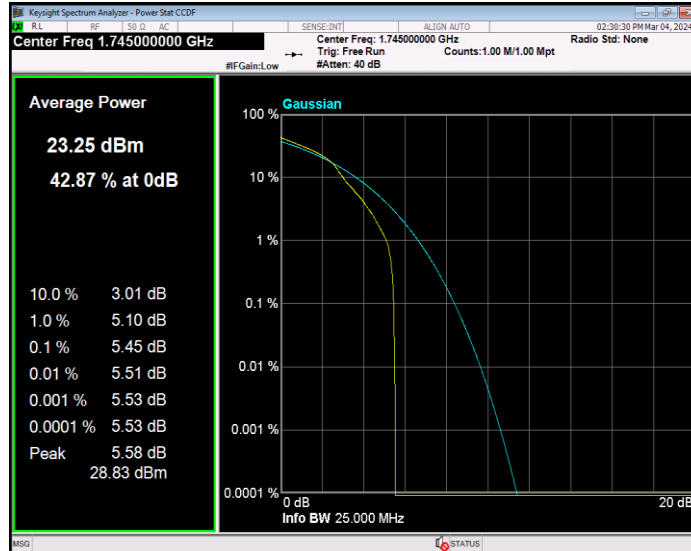

Band66 16QAM BW=1.4MHz Channel=132322 RB Size=1 Position=#0