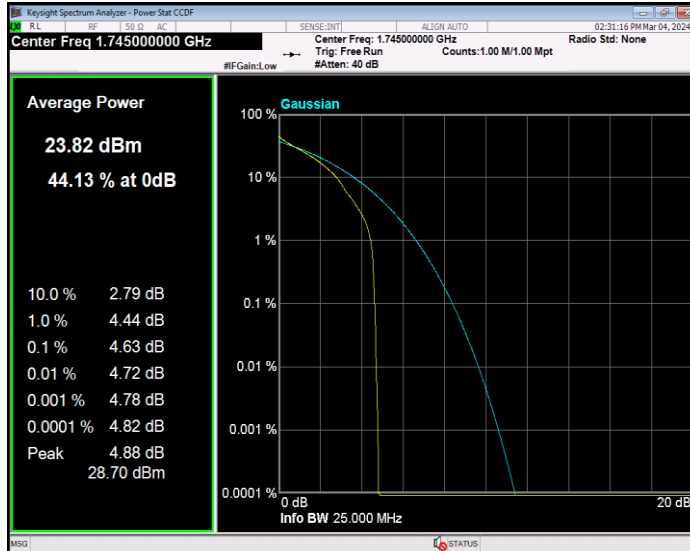

Band66 QPSK BW=5MHz Channel=132322 RB Size=1 Position=#0