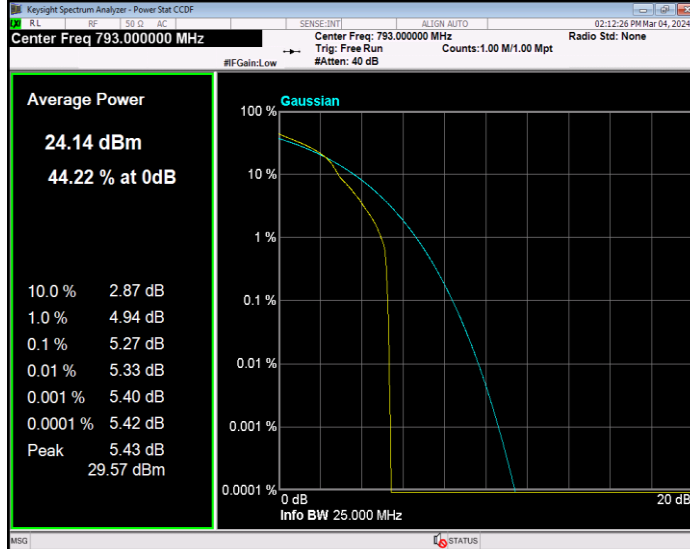

Band14 16QAM BW=5MHz Channel=23330 RB Size=1 Position=#0