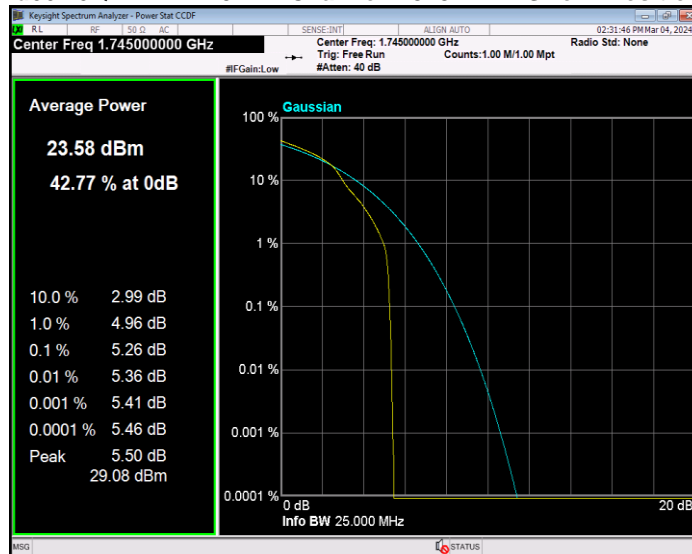

**Band66 16QAM BW=1.4MHz Channel=132322 RB Size=1 Position=#0**

**Band66 16QAM BW=1.4MHz Channel=132665 RB Size=1 Position=#0**

**Band66 16QAM BW=10MHz Channel=132022 RB Size=1 Position=#0**

**Band66 16QAM BW=10MHz Channel=132322 RB Size=1 Position=#0**