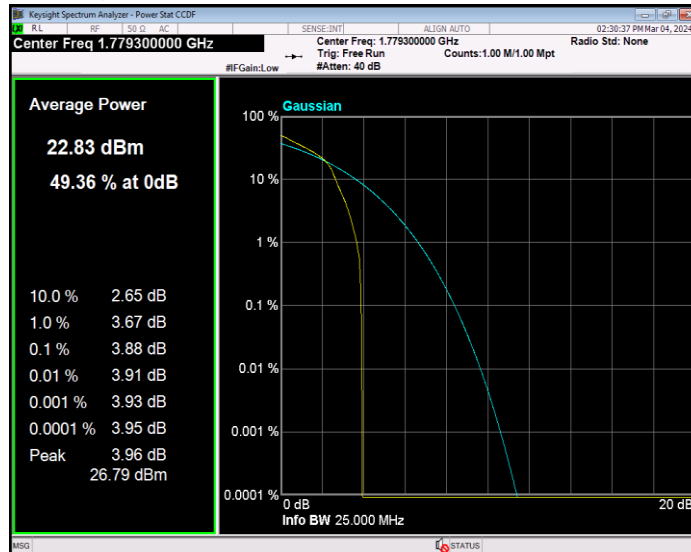

Band66 16QAM BW=1.4MHz Channel=132665 RB Size=1 Position=#0