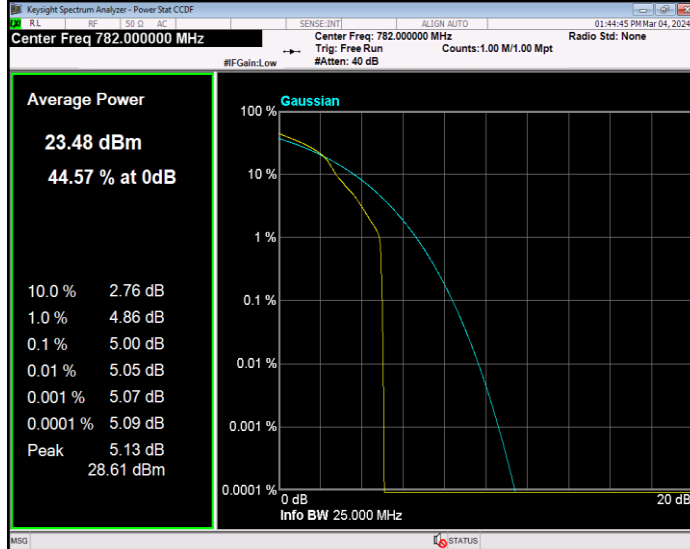

**Band12 QPSK BW=5MHz Channel=23035 RB Size=1 Position=#0**

**Band12 QPSK BW=5MHz Channel=23095 RB Size=1 Position=#0**

**Band12 QPSK BW=5MHz Channel=23155 RB Size=1 Position=#0**

**Band13 16QAM BW=10MHz Channel=23230 RB Size=1 Position=#0**