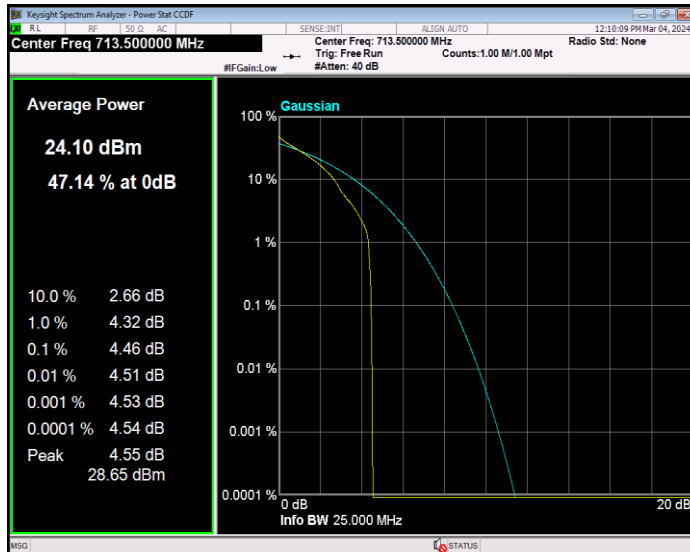

**Band12 QPSK BW=5MHz Channel=23035 RB Size=1 Position=#0**

**Band12 QPSK BW=5MHz Channel=23095 RB Size=1 Position=#0**

**Band12 QPSK BW=5MHz Channel=23155 RB Size=1 Position=#0**

**Band13 16QAM BW=10MHz Channel=23230 RB Size=1 Position=#0**