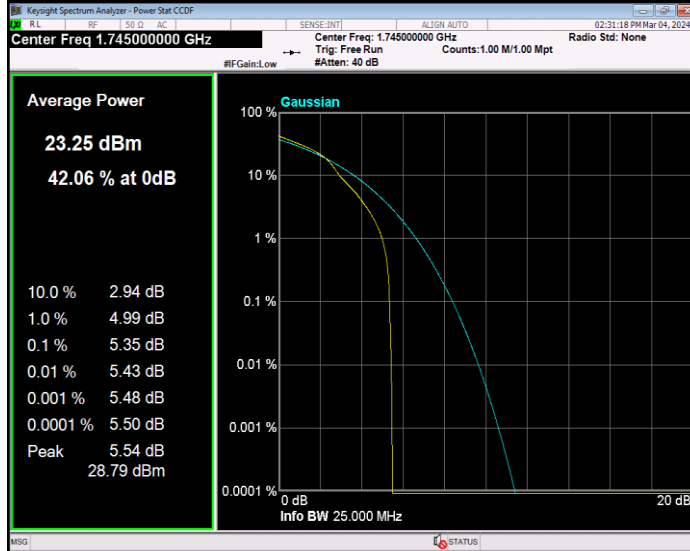

**Band66 16QAM BW=3MHz Channel=132322 RB Size=1 Position=#0**

**Band66 16QAM BW=3MHz Channel=132657 RB Size=1 Position=#0**

**Band66 16QAM BW=5MHz Channel=131997 RB Size=1 Position=#0**

**Band66 16QAM BW=5MHz Channel=132322 RB Size=1 Position=#0**