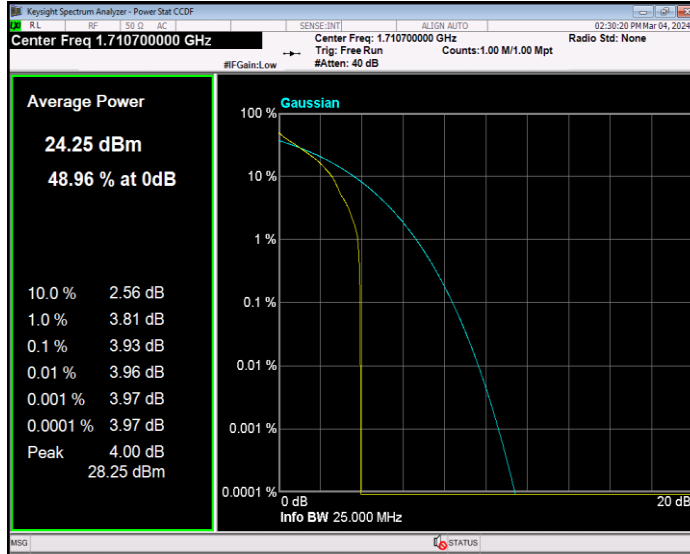

Band66 QPSK BW=1.4MHz Channel=131979 RB Size=1 Position=#0