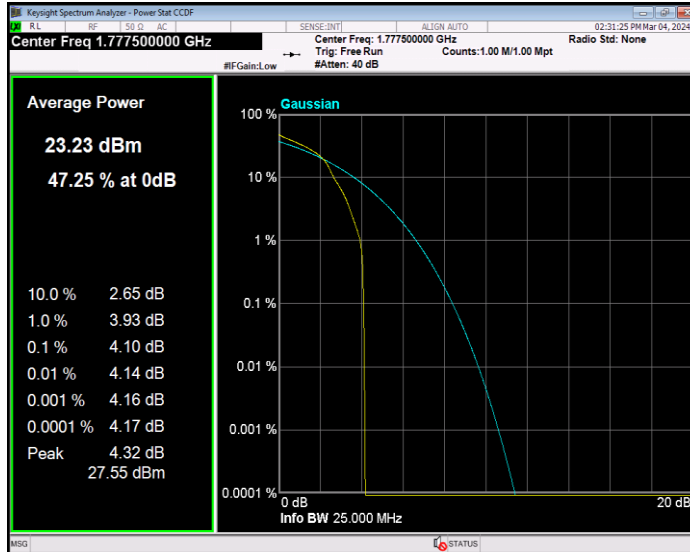

Band66 16QAM BW=5MHz Channel=132647 RB Size=1 Position=#0