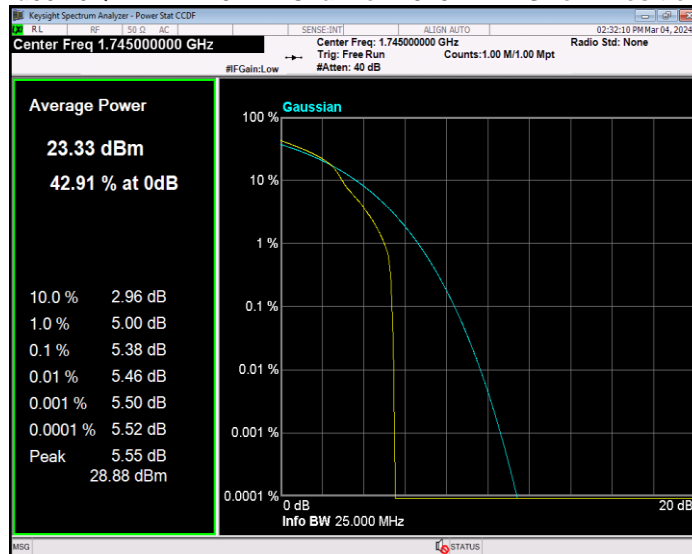

Band66 16QAM BW=15MHz Channel=132322 RB Size=1 Position=#0