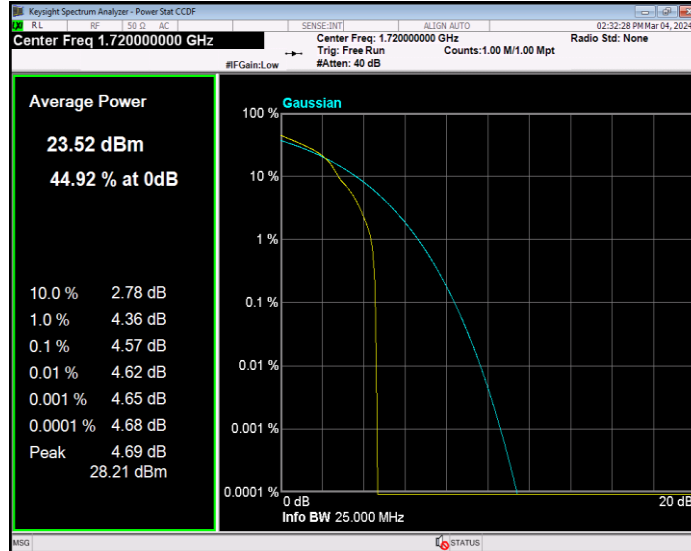

Band66 16QAM BW=20MHz Channel=132072 RB Size=1 Position=#0