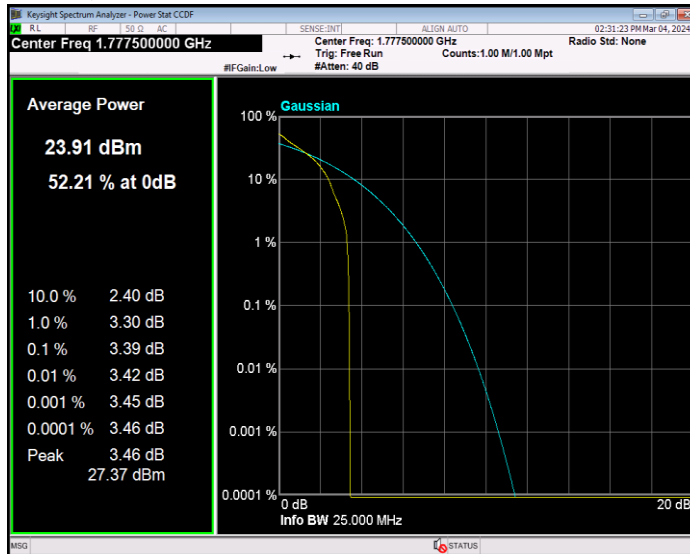

Band66 QPSK BW=5MHz Channel=132647 RB Size=1 Position=#0