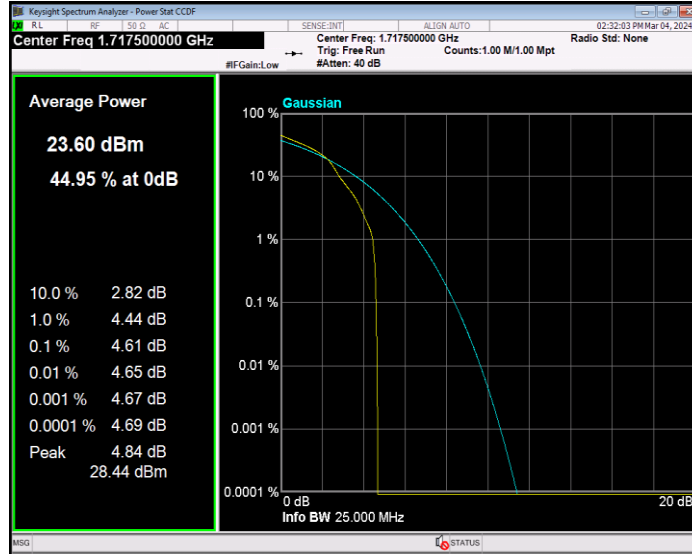

Band66 16QAM BW=15MHz Channel=132047 RB Size=1 Position=#0