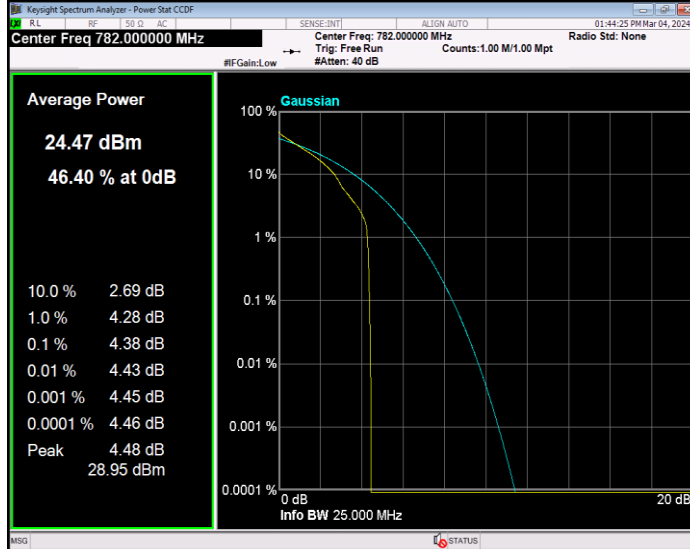

Band13 QPSK BW=5MHz Channel=23230 RB Size=1 Position=#0