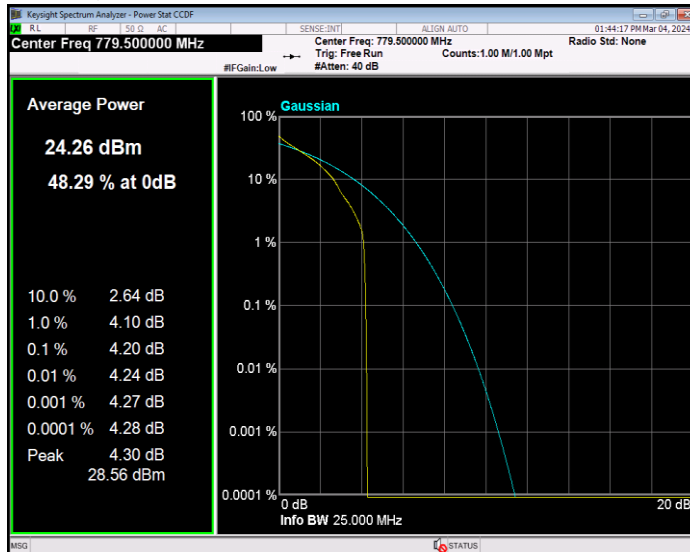

Band13 QPSK BW=5MHz Channel=23205 RB Size=1 Position=#0