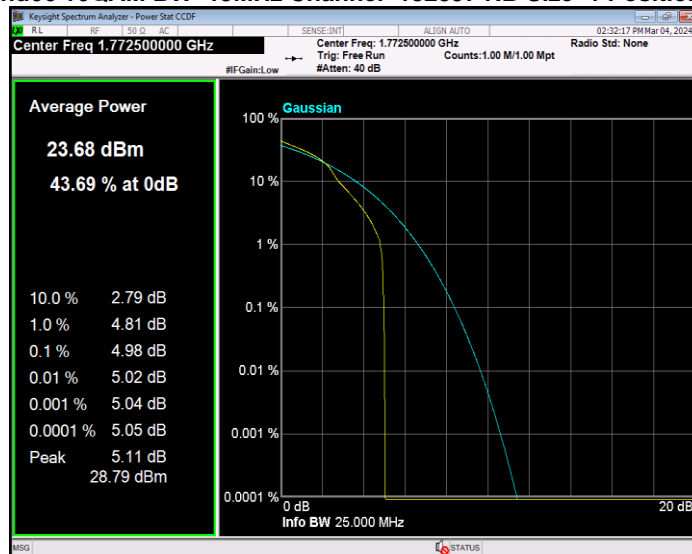

**Band66 16QAM BW=10MHz Channel=132622 RB Size=1 Position=#0**

**Band66 16QAM BW=15MHz Channel=132047 RB Size=1 Position=#0**

**Band66 16QAM BW=15MHz Channel=132322 RB Size=1 Position=#0**

**Band66 16QAM BW=15MHz Channel=132597 RB Size=1 Position=#0**