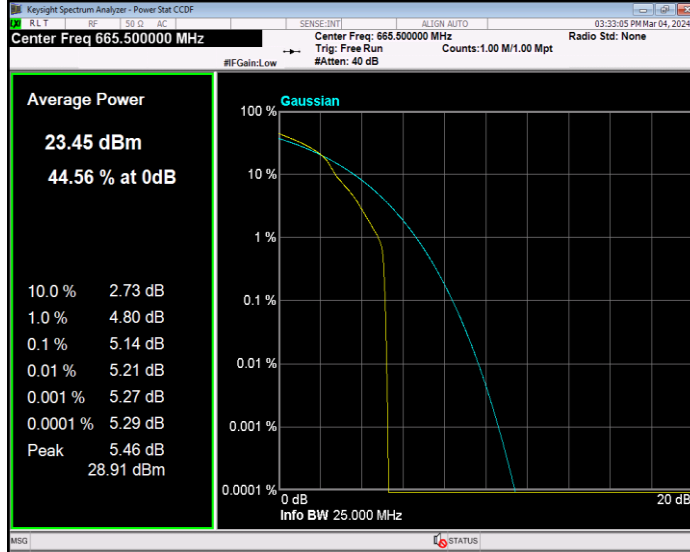

Band71 16QAM BW=5MHz Channel=133147 RB Size=1 Position=#0