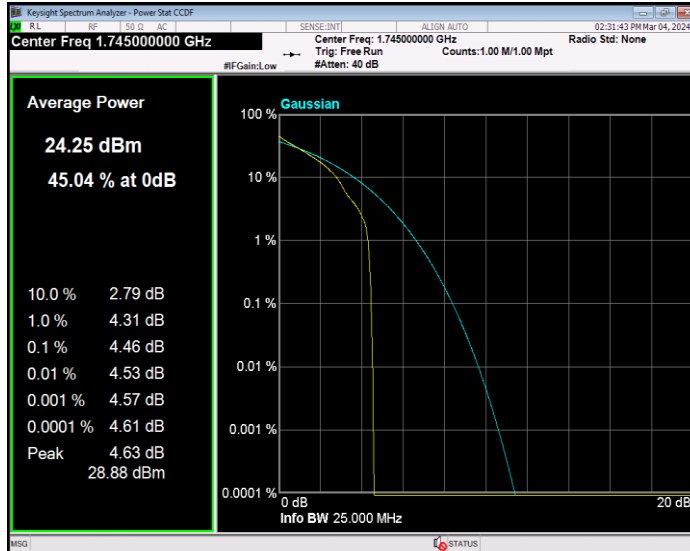

Band66 QPSK BW=10MHz Channel=132322 RB Size=1 Position=#0