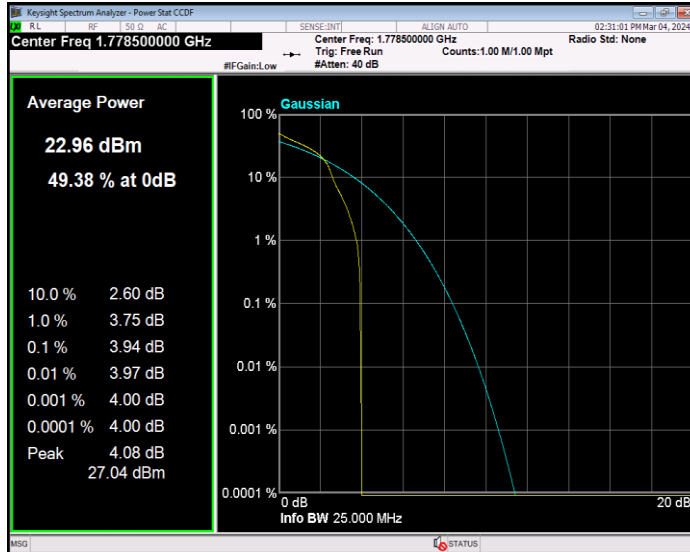

Band66 16QAM BW=3MHz Channel=132657 RB Size=1 Position=#0