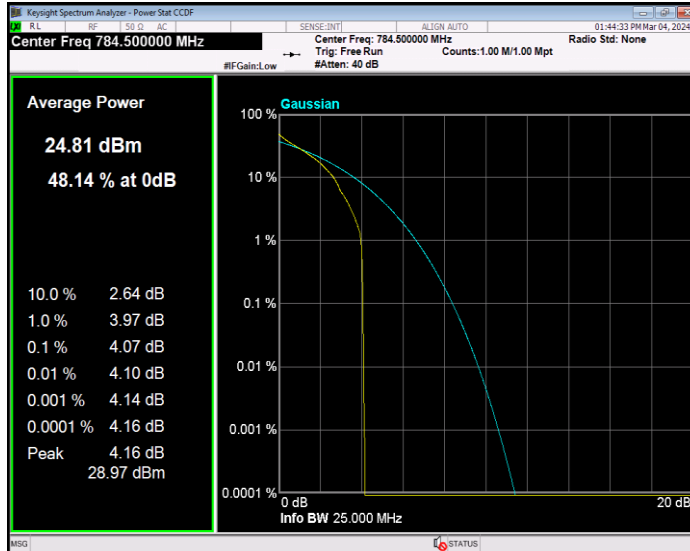

Band13 QPSK BW=5MHz Channel=23255 RB Size=1 Position=#0