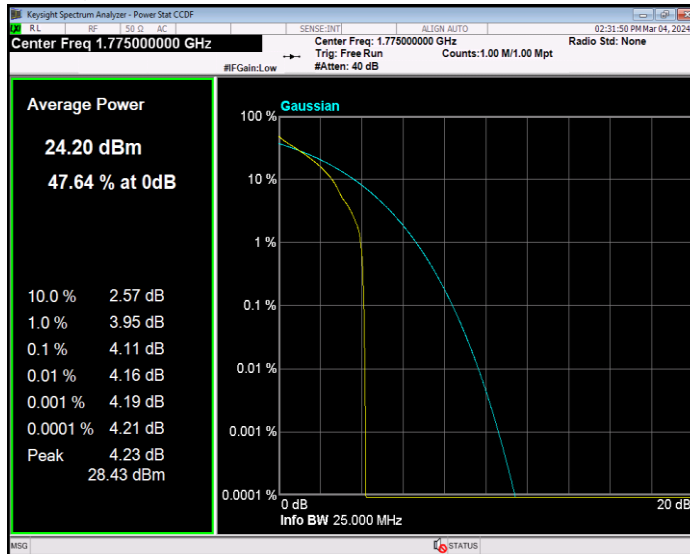

Band66 QPSK BW=10MHz Channel=132622 RB Size=1 Position=#0