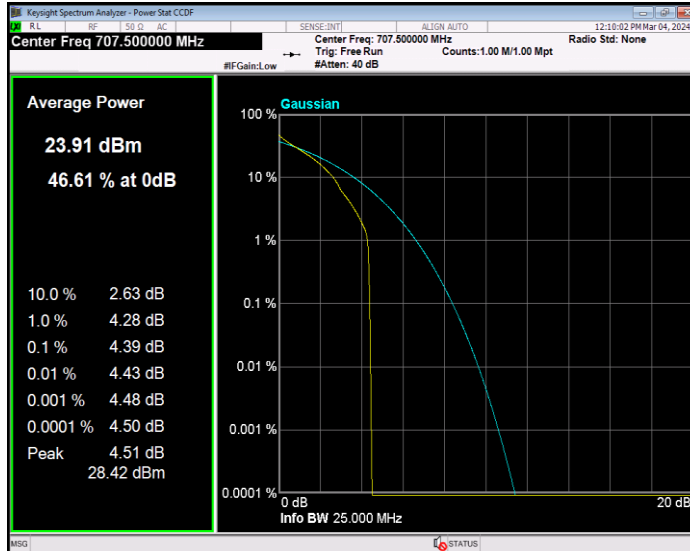

**Band12 QPSK BW=5MHz Channel=23035 RB Size=1 Position=#0**

**Band12 QPSK BW=5MHz Channel=23095 RB Size=1 Position=#0**

**Band12 QPSK BW=5MHz Channel=23155 RB Size=1 Position=#0**

**Band13 16QAM BW=10MHz Channel=23230 RB Size=1 Position=#0**