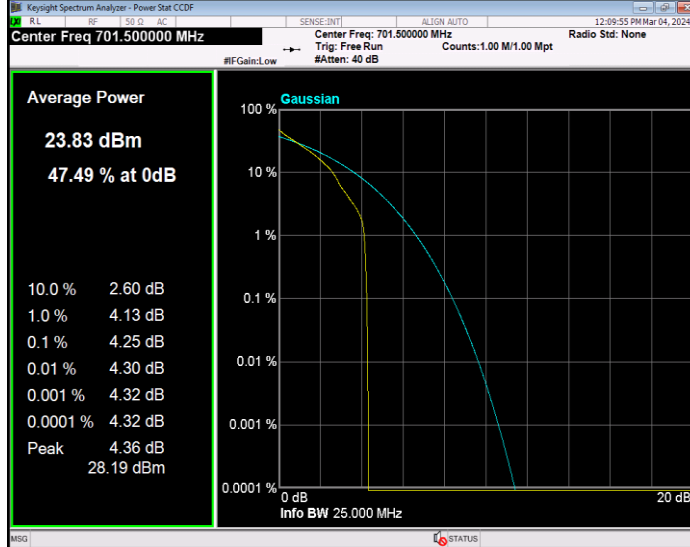

**Band12 QPSK BW=5MHz Channel=23035 RB Size=1 Position=#0**

**Band12 QPSK BW=5MHz Channel=23095 RB Size=1 Position=#0**

**Band12 QPSK BW=5MHz Channel=23155 RB Size=1 Position=#0**

**Band13 16QAM BW=10MHz Channel=23230 RB Size=1 Position=#0**