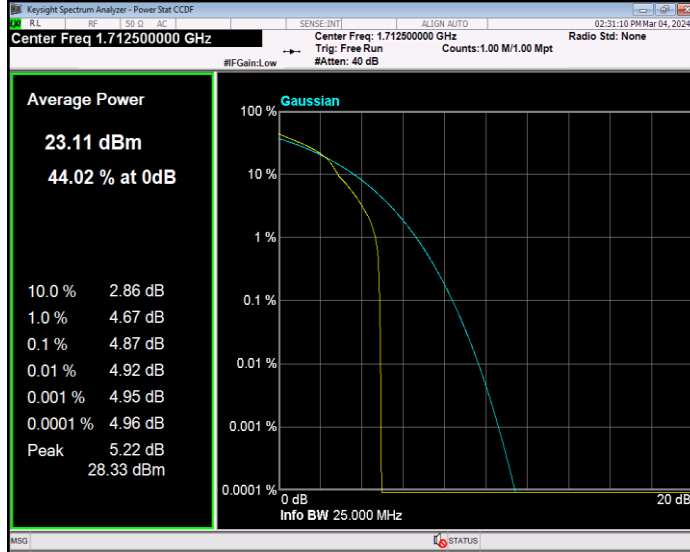

Band66 16QAM BW=5MHz Channel=131997 RB Size=1 Position=#0