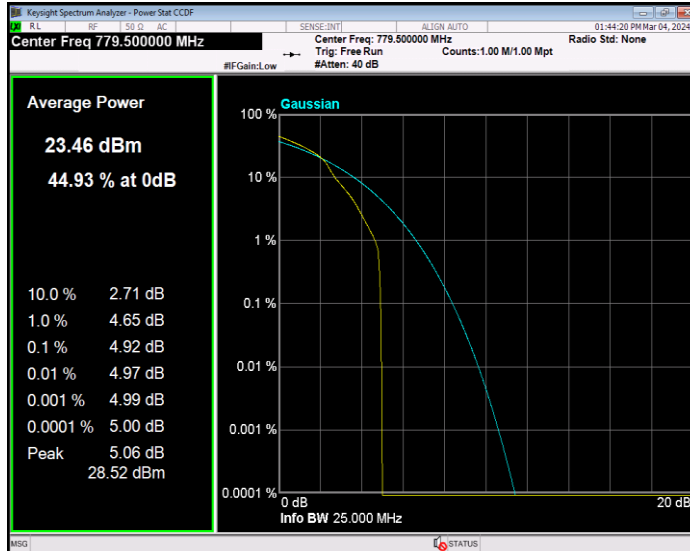

Band13 16QAM BW=5MHz Channel=23205 RB Size=1 Position=#0