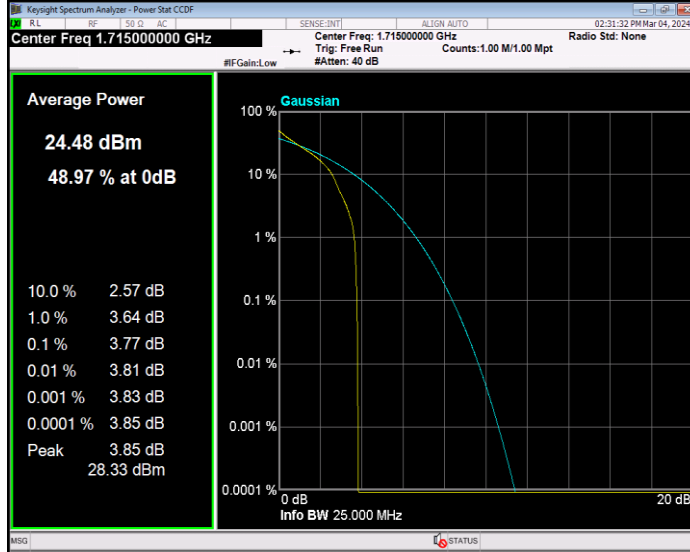

Band66 QPSK BW=10MHz Channel=132022 RB Size=1 Position=#0