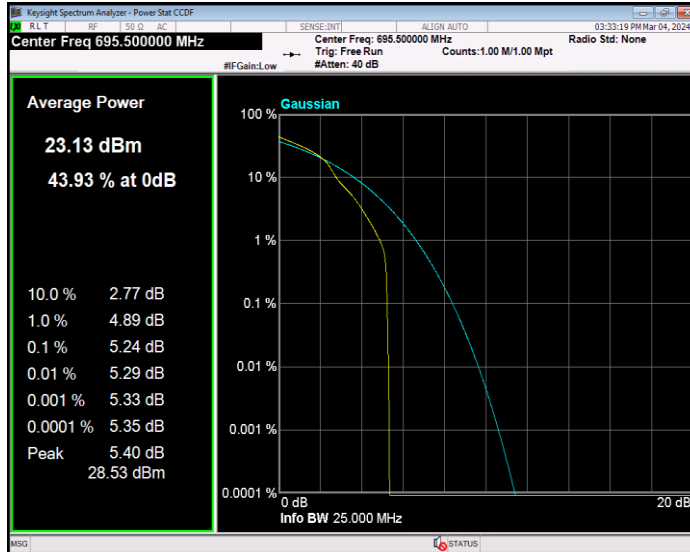

Band71 16QAM BW=5MHz Channel=133447 RB Size=1 Position=#0