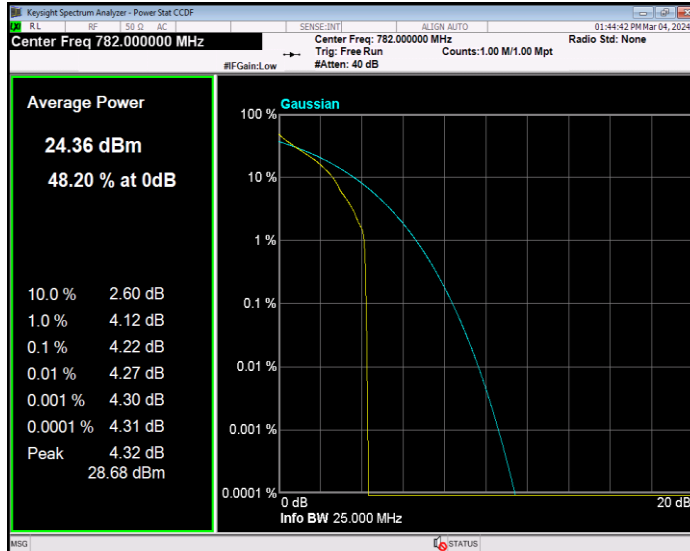

**Band13 16QAM BW=5MHz Channel=23205 RB Size=1 Position=#0**

**Band13 16QAM BW=5MHz Channel=23230 RB Size=1 Position=#0**

**Band13 16QAM BW=5MHz Channel=23255 RB Size=1 Position=#0**

**Band13 QPSK BW=10MHz Channel=23230 RB Size=1 Position=#0**