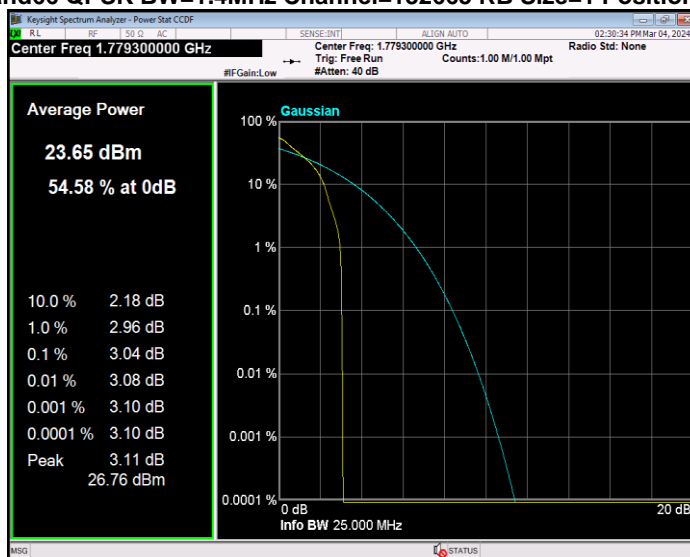

**Band66 16QAM BW=5MHz Channel=132647 RB Size=1 Position=#0**

**Band66 QPSK BW=1.4MHz Channel=131979 RB Size=1 Position=#0**

**Band66 QPSK BW=1.4MHz Channel=132322 RB Size=1 Position=#0**

**Band66 QPSK BW=1.4MHz Channel=132665 RB Size=1 Position=#0**