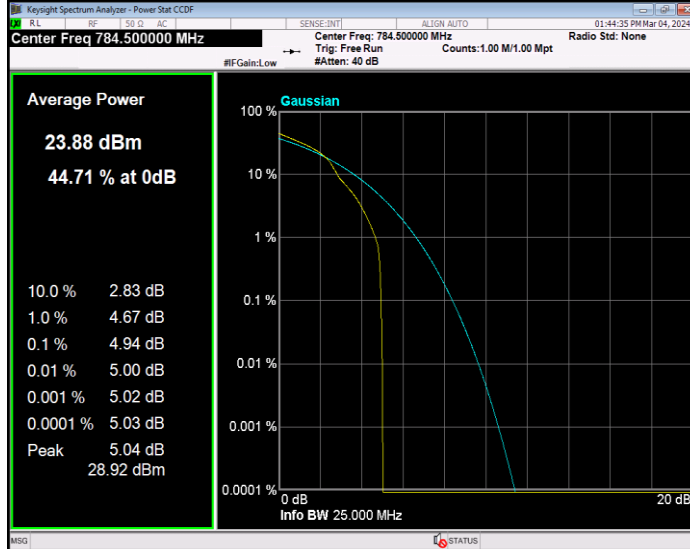

Band13 16QAM BW=5MHz Channel=23255 RB Size=1 Position=#0