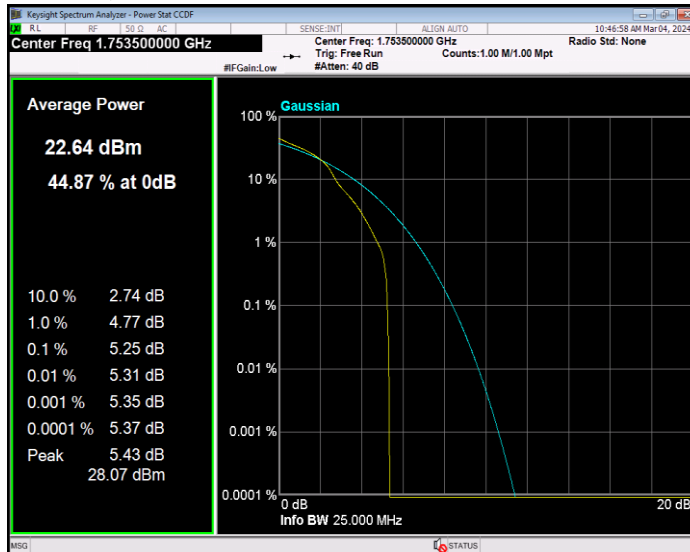

**Band4 16QAM BW=10MHz Channel=20350 RB Size=1 Position=#0**

**Band4 16QAM BW=15MHz Channel=20025 RB Size=1 Position=#0**

**Band4 16QAM BW=15MHz Channel=20175 RB Size=1 Position=#0**

**Band4 16QAM BW=15MHz Channel=20325 RB Size=1 Position=#0**

**Band4 16QAM BW=20MHz Channel=20050 RB Size=1 Position=#0**

**Band4 16QAM BW=20MHz Channel=20175 RB Size=1 Position=#0**

**Band4 16QAM BW=20MHz Channel=20300 RB Size=1 Position=#0**

**Band4 16QAM BW=3MHz Channel=19965 RB Size=1 Position=#0**

**Band4 16QAM BW=3MHz Channel=20175 RB Size=1 Position=#0**

**Band4 16QAM BW=3MHz Channel=20385 RB Size=1 Position=#0**

**Band4 16QAM BW=5MHz Channel=19975 RB Size=1 Position=#0**

**Band4 16QAM BW=5MHz Channel=20175 RB Size=1 Position=#0**