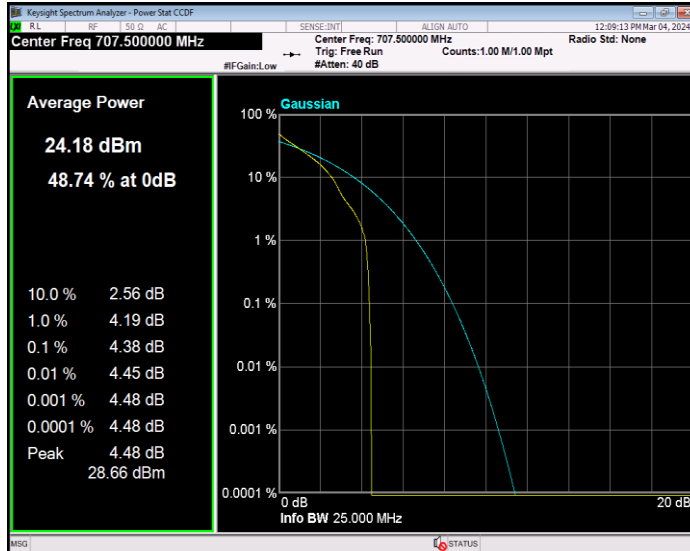

Band12 QPSK BW=1.4MHz Channel=23095 RB Size=1 Position=#0