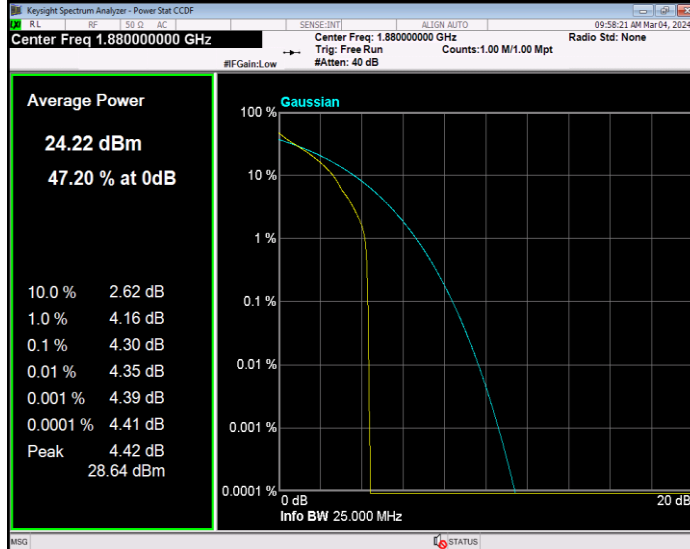

**Band2 QPSK BW=5MHz Channel=18625 RB Size=1 Position=#0**

**Band2 QPSK BW=5MHz Channel=18900 RB Size=1 Position=#0**

**Band2 QPSK BW=5MHz Channel=19175 RB Size=1 Position=#0**

**Band4 16QAM BW=1.4MHz Channel=19957 RB Size=1 Position=#0**

**Band4 16QAM BW=1.4MHz Channel=20175 RB Size=1 Position=#0**

**Band4 16QAM BW=1.4MHz Channel=20393 RB Size=1 Position=#0**

**Band4 16QAM BW=10MHz Channel=20000 RB Size=1 Position=#0**

**Band4 16QAM BW=10MHz Channel=20175 RB Size=1 Position=#0**