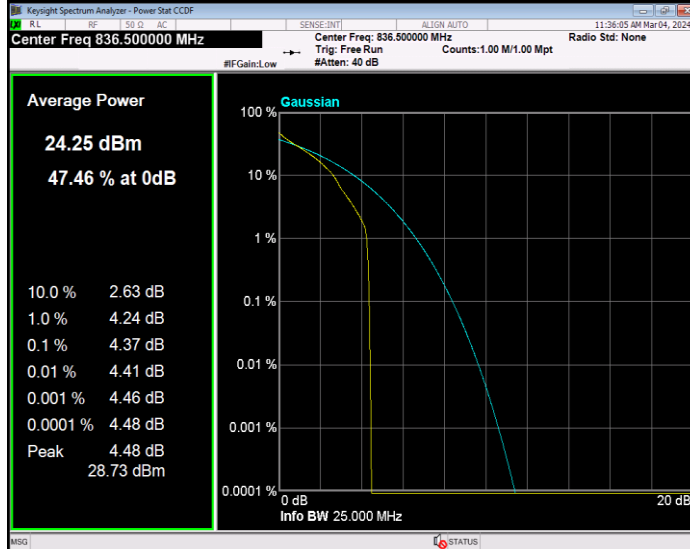

Band5 QPSK BW=5MHz Channel=20525 RB Size=1 Position=#0