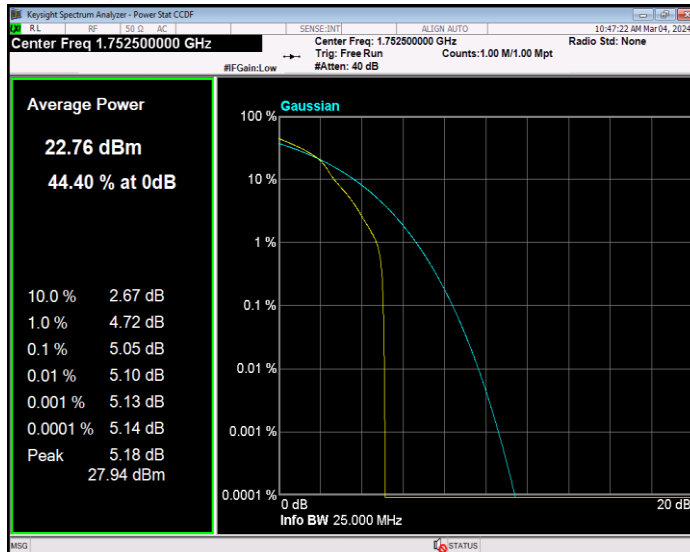

Band4 16QAM BW=5MHz Channel=20375 RB Size=1 Position=#0