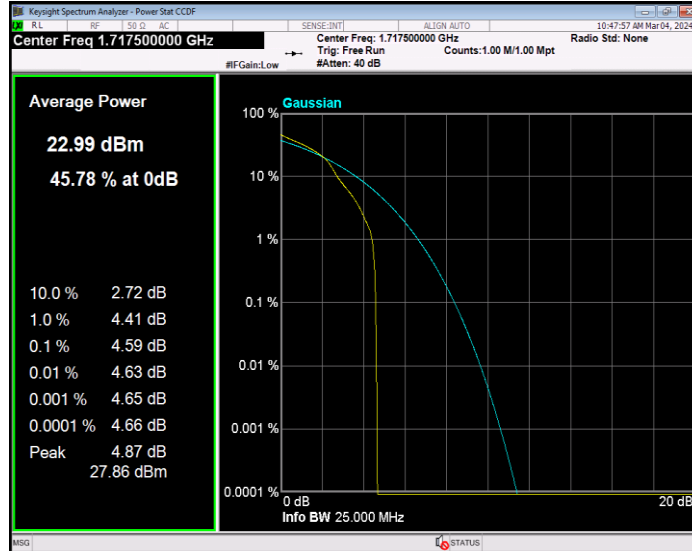

**Band2 QPSK BW=5MHz Channel=18625 RB Size=1 Position=#0**

**Band2 QPSK BW=5MHz Channel=18900 RB Size=1 Position=#0**

**Band2 QPSK BW=5MHz Channel=19175 RB Size=1 Position=#0**

**Band4 16QAM BW=1.4MHz Channel=19957 RB Size=1 Position=#0**

**Band4 16QAM BW=1.4MHz Channel=20175 RB Size=1 Position=#0**

**Band4 16QAM BW=1.4MHz Channel=20393 RB Size=1 Position=#0**

**Band4 16QAM BW=10MHz Channel=20000 RB Size=1 Position=#0**

**Band4 16QAM BW=10MHz Channel=20175 RB Size=1 Position=#0**

**Band4 16QAM BW=10MHz Channel=20350 RB Size=1 Position=#0**

**Band4 16QAM BW=15MHz Channel=20025 RB Size=1 Position=#0**

**Band4 16QAM BW=15MHz Channel=20175 RB Size=1 Position=#0**

**Band4 16QAM BW=15MHz Channel=20325 RB Size=1 Position=#0**