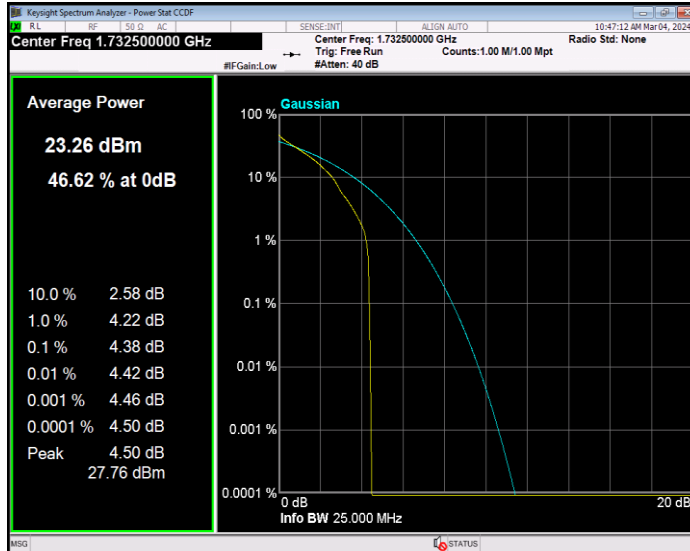

Band4 QPSK BW=5MHz Channel=20175 RB Size=1 Position=#0