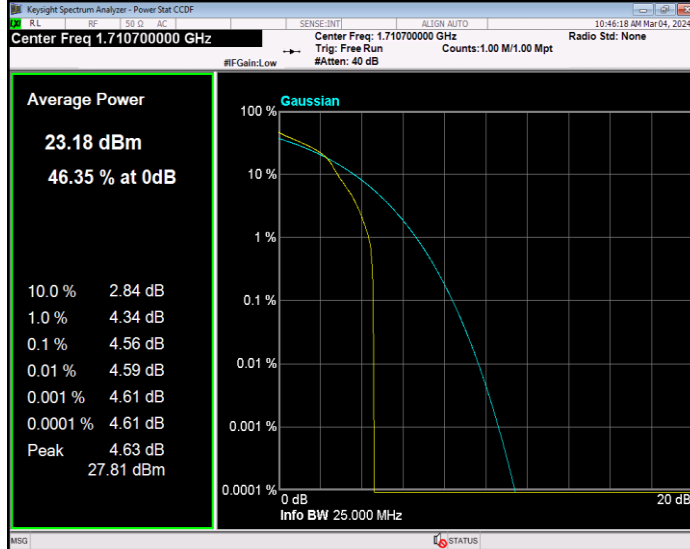

**Band2 QPSK BW=5MHz Channel=18625 RB Size=1 Position=#0**

**Band2 QPSK BW=5MHz Channel=18900 RB Size=1 Position=#0**

**Band2 QPSK BW=5MHz Channel=19175 RB Size=1 Position=#0**

**Band4 16QAM BW=1.4MHz Channel=19957 RB Size=1 Position=#0**

**Band4 16QAM BW=1.4MHz Channel=20175 RB Size=1 Position=#0**

**Band4 16QAM BW=1.4MHz Channel=20393 RB Size=1 Position=#0**

**Band4 16QAM BW=10MHz Channel=20000 RB Size=1 Position=#0**

**Band4 16QAM BW=10MHz Channel=20175 RB Size=1 Position=#0**