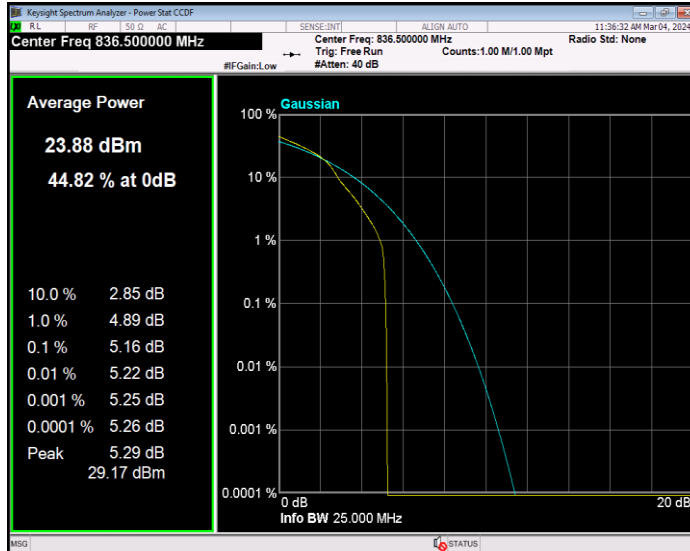

**Band5 16QAM BW=1.4MHz Channel=20525 RB Size=1 Position=#0**

**Band5 16QAM BW=1.4MHz Channel=20643 RB Size=1 Position=#0**

**Band5 16QAM BW=10MHz Channel=20450 RB Size=1 Position=#0**

**Band5 16QAM BW=10MHz Channel=20525 RB Size=1 Position=#0**