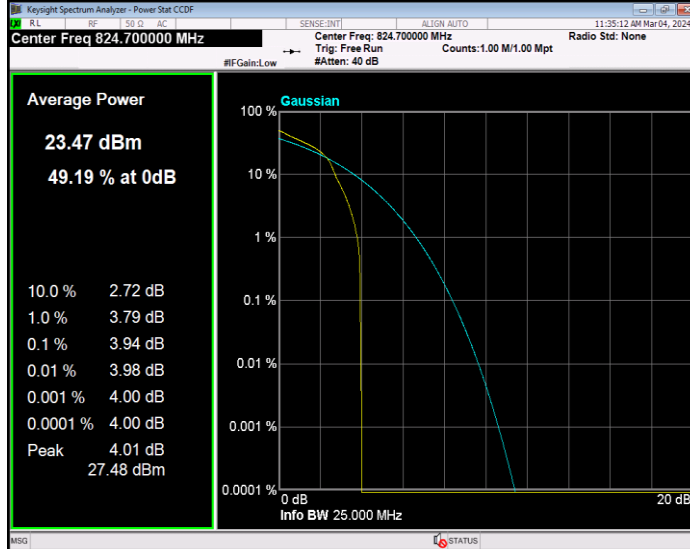

**Band4 QPSK BW=5MHz Channel=19975 RB Size=1 Position=#0**

**Band4 QPSK BW=5MHz Channel=20175 RB Size=1 Position=#0**

**Band4 QPSK BW=5MHz Channel=20375 RB Size=1 Position=#0**

**Band5 16QAM BW=1.4MHz Channel=20407 RB Size=1 Position=#0**