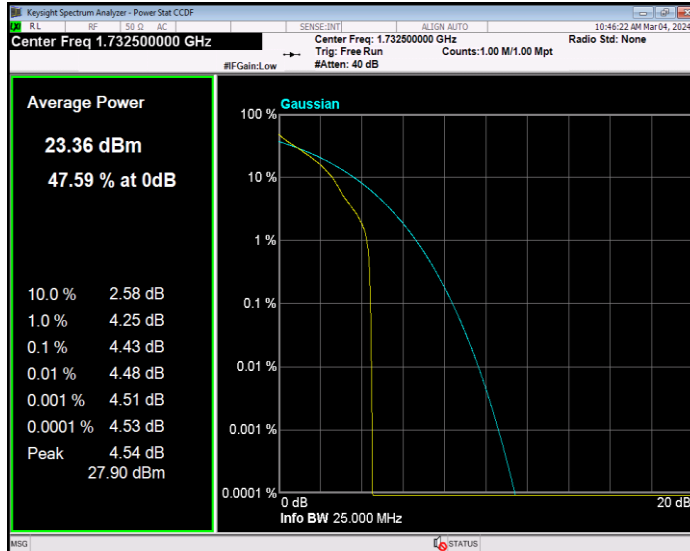

Band4 QPSK BW=1.4MHz Channel=20175 RB Size=1 Position=#0