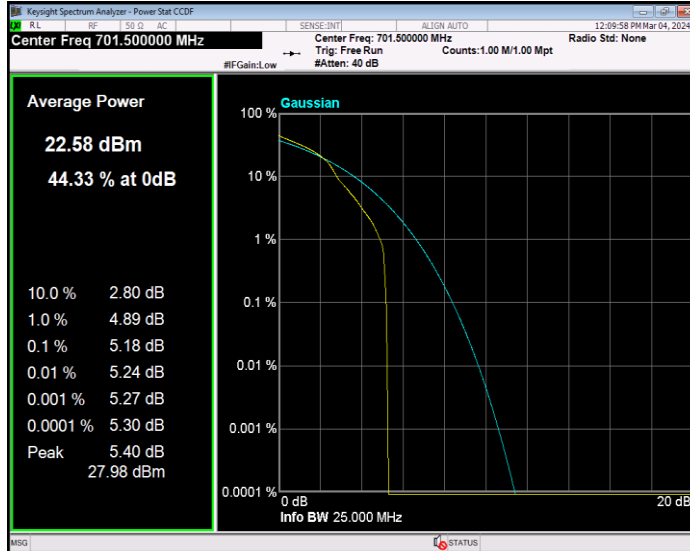

Band12 16QAM BW=5MHz Channel=23035 RB Size=1 Position=#0