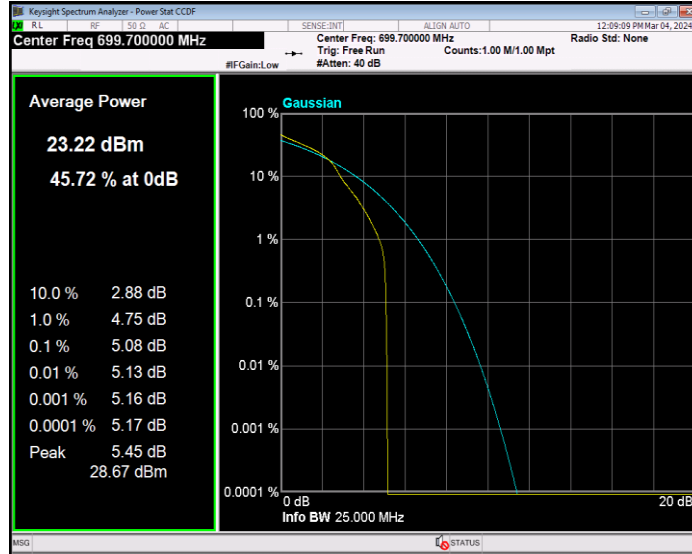

**Band5 QPSK BW=5MHz Channel=20425 RB Size=1 Position=#0**

**Band5 QPSK BW=5MHz Channel=20525 RB Size=1 Position=#0**

**Band5 QPSK BW=5MHz Channel=20625 RB Size=1 Position=#0**

**Band12 16QAM BW=1.4MHz Channel=23017 RB Size=1 Position=#0**