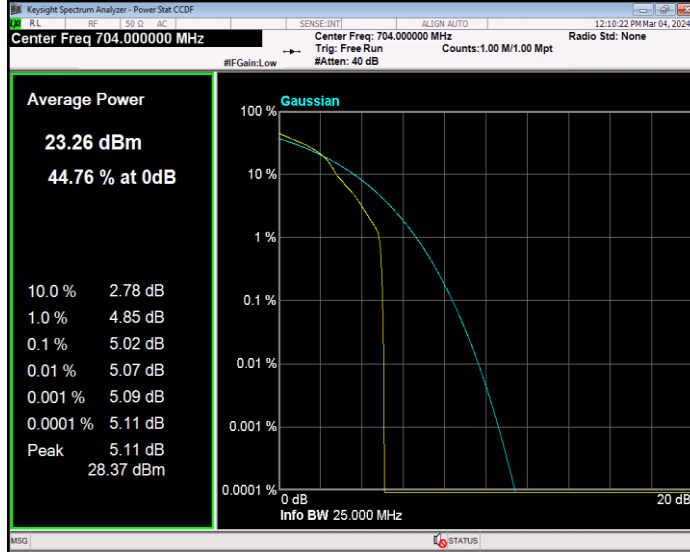

Band12 16QAM BW=10MHz Channel=23060 RB Size=1 Position=#0