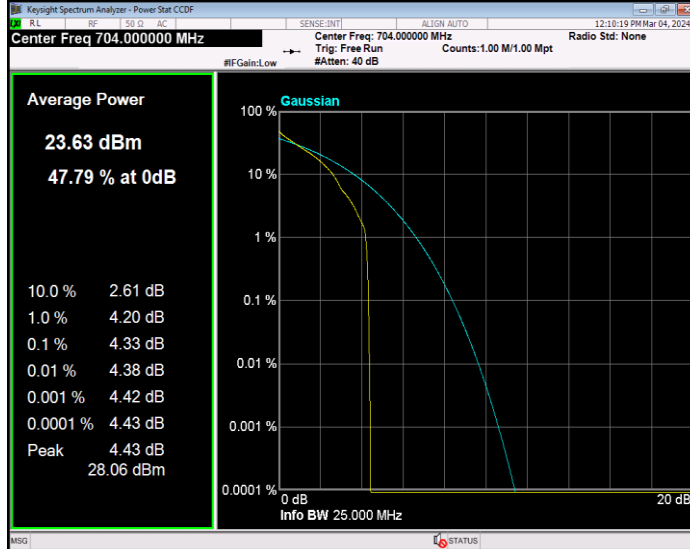

Band12 QPSK BW=10MHz Channel=23060 RB Size=1 Position=#0