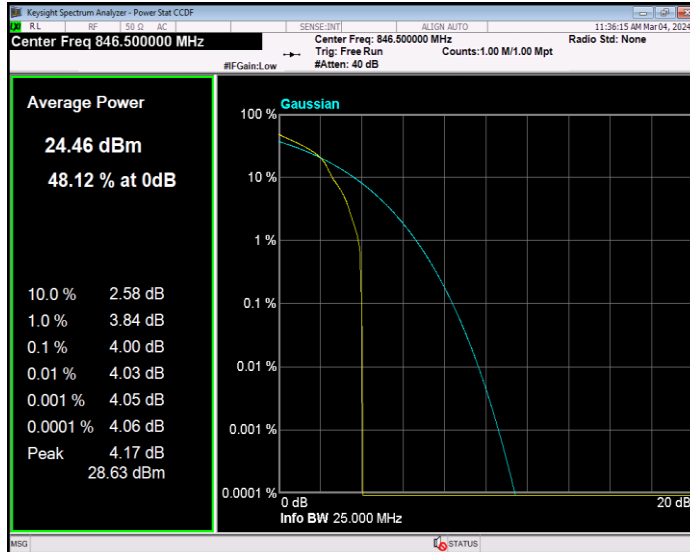

Band5 16QAM BW=5MHz Channel=20625 RB Size=1 Position=#0