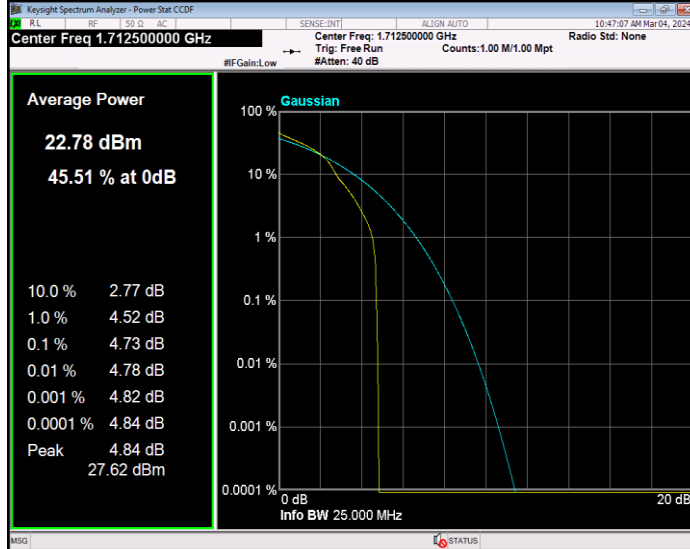

**Band4 16QAM BW=10MHz Channel=20350 RB Size=1 Position=#0**

**Band4 16QAM BW=15MHz Channel=20025 RB Size=1 Position=#0**

**Band4 16QAM BW=15MHz Channel=20175 RB Size=1 Position=#0**

**Band4 16QAM BW=15MHz Channel=20325 RB Size=1 Position=#0**

**Band4 16QAM BW=20MHz Channel=20050 RB Size=1 Position=#0**

**Band4 16QAM BW=20MHz Channel=20175 RB Size=1 Position=#0**

**Band4 16QAM BW=20MHz Channel=20300 RB Size=1 Position=#0**

**Band4 16QAM BW=3MHz Channel=19965 RB Size=1 Position=#0**

**Band4 16QAM BW=3MHz Channel=20175 RB Size=1 Position=#0**

**Band4 16QAM BW=3MHz Channel=20385 RB Size=1 Position=#0**

**Band4 16QAM BW=5MHz Channel=19975 RB Size=1 Position=#0**

**Band4 16QAM BW=5MHz Channel=20175 RB Size=1 Position=#0**