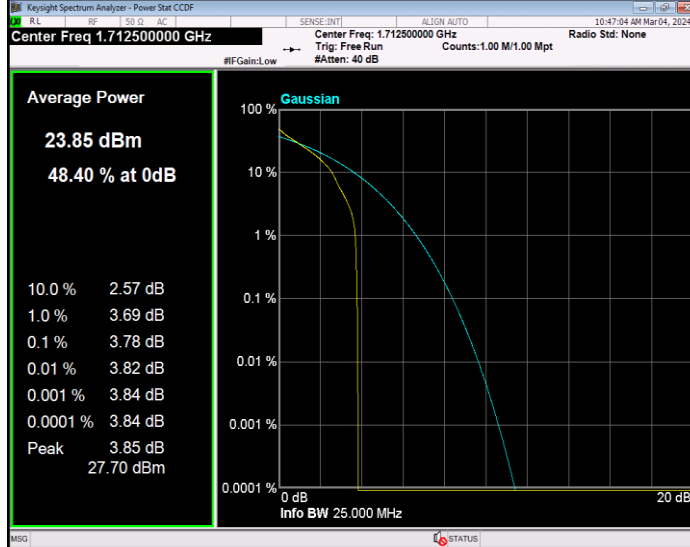

Band4 QPSK BW=5MHz Channel=19975 RB Size=1 Position=#0