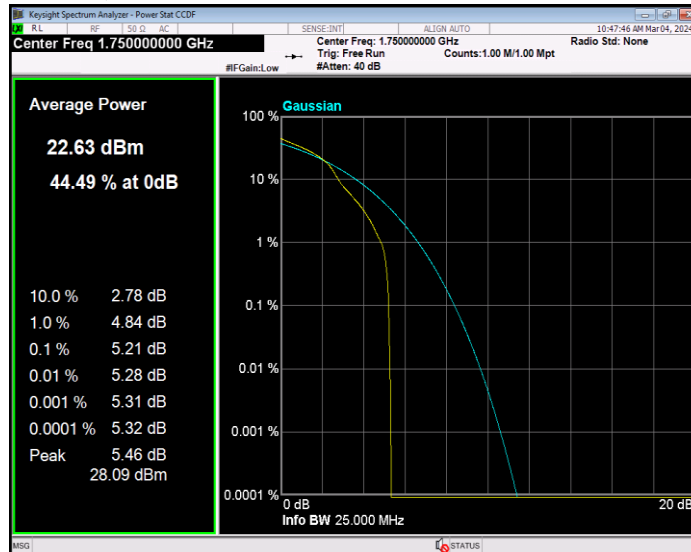

**Band2 QPSK BW=5MHz Channel=18625 RB Size=1 Position=#0**

**Band2 QPSK BW=5MHz Channel=18900 RB Size=1 Position=#0**

**Band2 QPSK BW=5MHz Channel=19175 RB Size=1 Position=#0**

**Band4 16QAM BW=1.4MHz Channel=19957 RB Size=1 Position=#0**

**Band4 16QAM BW=1.4MHz Channel=20175 RB Size=1 Position=#0**

**Band4 16QAM BW=1.4MHz Channel=20393 RB Size=1 Position=#0**

**Band4 16QAM BW=10MHz Channel=20000 RB Size=1 Position=#0**

**Band4 16QAM BW=10MHz Channel=20175 RB Size=1 Position=#0**

**Band4 16QAM BW=10MHz Channel=20350 RB Size=1 Position=#0**

**Band4 16QAM BW=15MHz Channel=20025 RB Size=1 Position=#0**

**Band4 16QAM BW=15MHz Channel=20175 RB Size=1 Position=#0**

**Band4 16QAM BW=15MHz Channel=20325 RB Size=1 Position=#0**