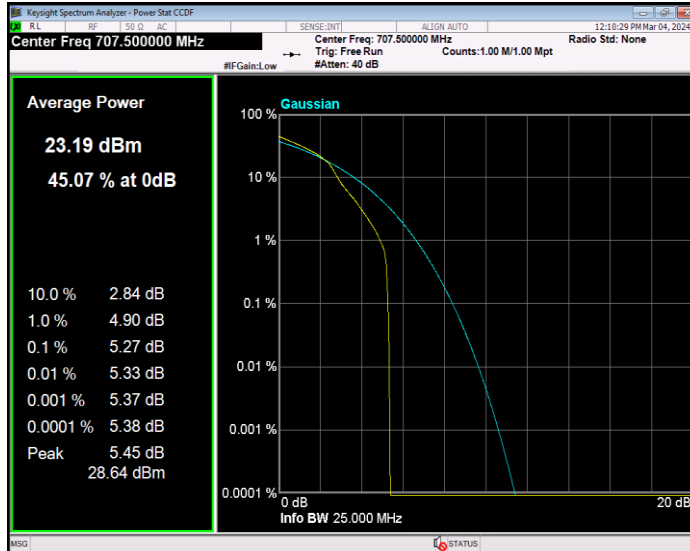

**Band12 16QAM BW=1.4MHz Channel=23095 RB Size=1 Position=#0**

**Band12 16QAM BW=1.4MHz Channel=23173 RB Size=1 Position=#0**

**Band12 16QAM BW=10MHz Channel=23060 RB Size=1 Position=#0**

**Band12 16QAM BW=10MHz Channel=23095 RB Size=1 Position=#0**