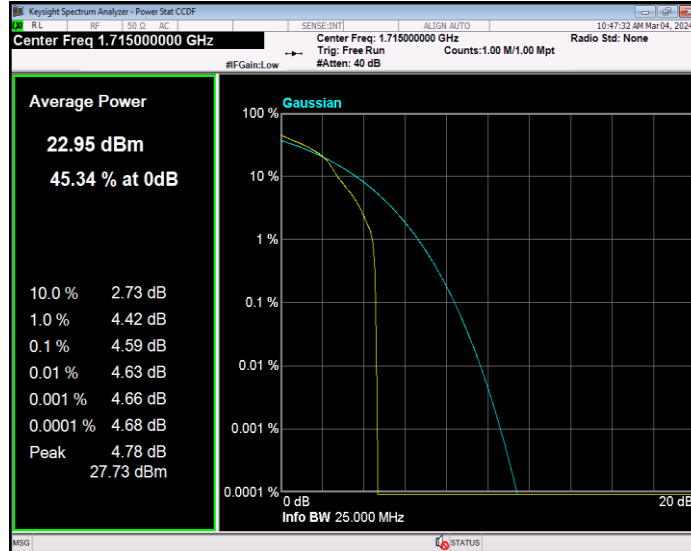

**Band2 QPSK BW=5MHz Channel=18625 RB Size=1 Position=#0**

**Band2 QPSK BW=5MHz Channel=18900 RB Size=1 Position=#0**

**Band2 QPSK BW=5MHz Channel=19175 RB Size=1 Position=#0**

**Band4 16QAM BW=1.4MHz Channel=19957 RB Size=1 Position=#0**

**Band4 16QAM BW=1.4MHz Channel=20175 RB Size=1 Position=#0**

**Band4 16QAM BW=1.4MHz Channel=20393 RB Size=1 Position=#0**

**Band4 16QAM BW=10MHz Channel=20000 RB Size=1 Position=#0**

**Band4 16QAM BW=10MHz Channel=20175 RB Size=1 Position=#0**