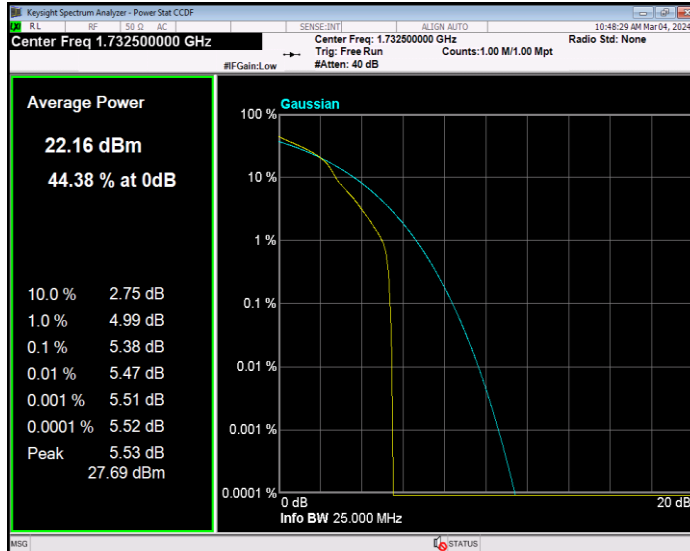

**Band4 16QAM BW=1.4MHz Channel=20175 RB Size=1 Position=#0**

**Band4 16QAM BW=1.4MHz Channel=20393 RB Size=1 Position=#0**

**Band4 16QAM BW=10MHz Channel=20000 RB Size=1 Position=#0**

**Band4 16QAM BW=10MHz Channel=20175 RB Size=1 Position=#0**

**Band4 16QAM BW=10MHz Channel=20350 RB Size=1 Position=#0**

**Band4 16QAM BW=15MHz Channel=20025 RB Size=1 Position=#0**

**Band4 16QAM BW=15MHz Channel=20175 RB Size=1 Position=#0**

**Band4 16QAM BW=15MHz Channel=20325 RB Size=1 Position=#0**

**Band4 16QAM BW=20MHz Channel=20050 RB Size=1 Position=#0**

**Band4 16QAM BW=20MHz Channel=20175 RB Size=1 Position=#0**

**Band4 16QAM BW=20MHz Channel=20300 RB Size=1 Position=#0**

**Band4 16QAM BW=3MHz Channel=19965 RB Size=1 Position=#0**