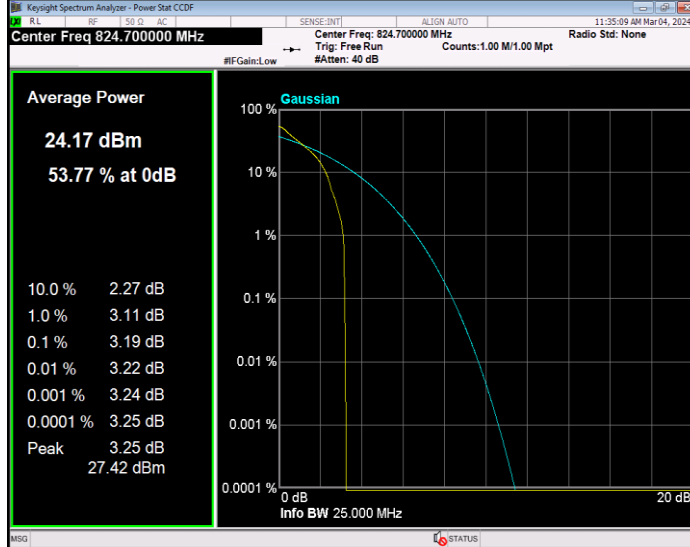

**Band5 16QAM BW=5MHz Channel=20425 RB Size=1 Position=#0**

**Band5 16QAM BW=5MHz Channel=20525 RB Size=1 Position=#0**

**Band5 16QAM BW=5MHz Channel=20625 RB Size=1 Position=#0**

**Band5 QPSK BW=1.4MHz Channel=20407 RB Size=1 Position=#0**