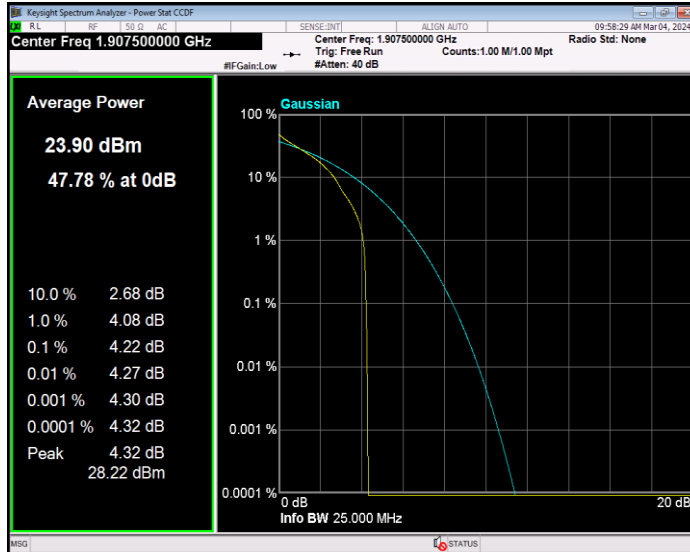

**Band2 QPSK BW=5MHz Channel=18625 RB Size=1 Position=#0**

**Band2 QPSK BW=5MHz Channel=18900 RB Size=1 Position=#0**

**Band2 QPSK BW=5MHz Channel=19175 RB Size=1 Position=#0**

**Band4 16QAM BW=1.4MHz Channel=19957 RB Size=1 Position=#0**

**Band4 16QAM BW=1.4MHz Channel=20175 RB Size=1 Position=#0**

**Band4 16QAM BW=1.4MHz Channel=20393 RB Size=1 Position=#0**

**Band4 16QAM BW=10MHz Channel=20000 RB Size=1 Position=#0**

**Band4 16QAM BW=10MHz Channel=20175 RB Size=1 Position=#0**