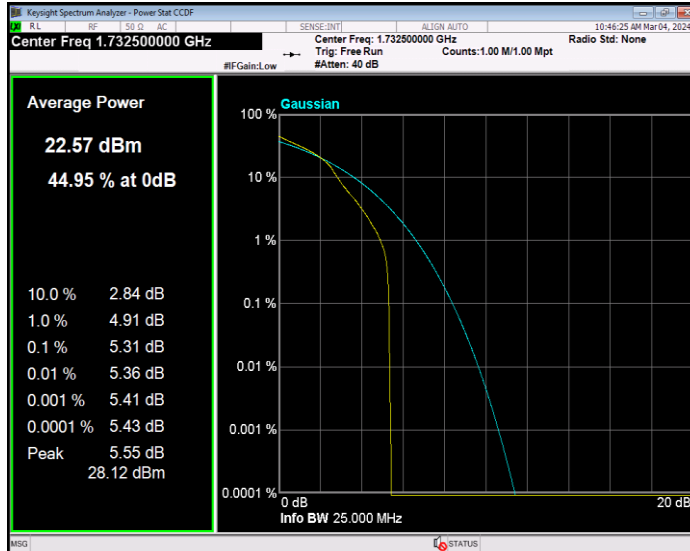

**Band2 QPSK BW=5MHz Channel=18625 RB Size=1 Position=#0**

**Band2 QPSK BW=5MHz Channel=18900 RB Size=1 Position=#0**

**Band2 QPSK BW=5MHz Channel=19175 RB Size=1 Position=#0**

**Band4 16QAM BW=1.4MHz Channel=19957 RB Size=1 Position=#0**

**Band4 16QAM BW=1.4MHz Channel=20175 RB Size=1 Position=#0**

**Band4 16QAM BW=1.4MHz Channel=20393 RB Size=1 Position=#0**

**Band4 16QAM BW=10MHz Channel=20000 RB Size=1 Position=#0**

**Band4 16QAM BW=10MHz Channel=20175 RB Size=1 Position=#0**