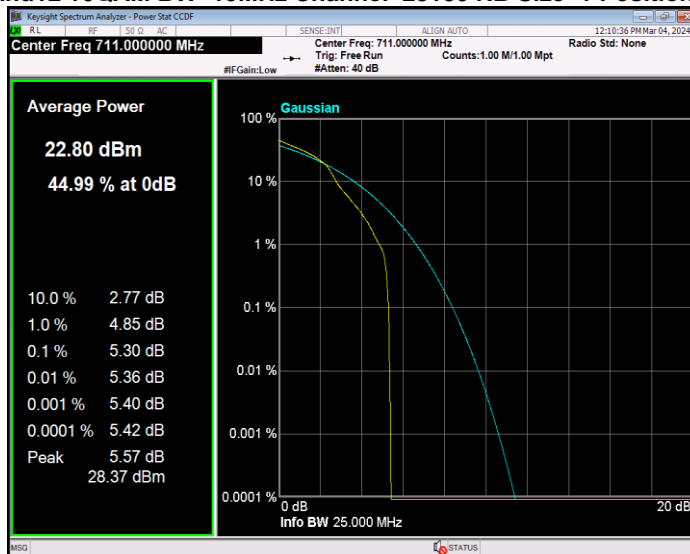

Band12 16QAM BW=10MHz Channel=23130 RB Size=1 Position=#0