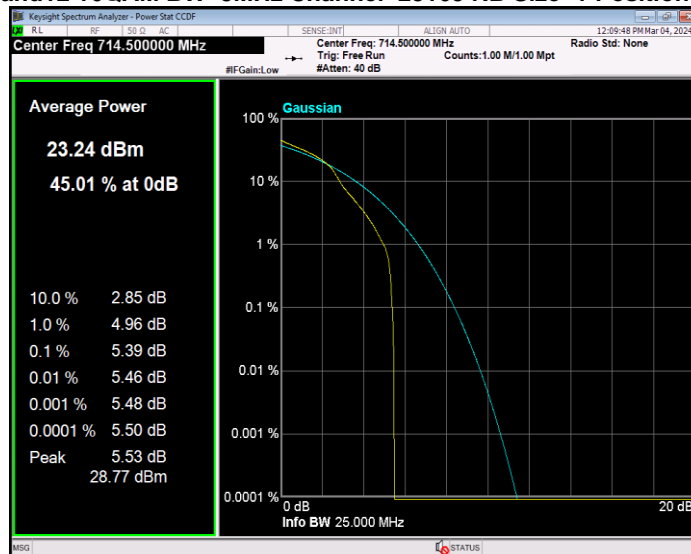

**Band12 16QAM BW=10MHz Channel=23130 RB Size=1 Position=#0**

**Band12 16QAM BW=3MHz Channel=23025 RB Size=1 Position=#0**

**Band12 16QAM BW=3MHz Channel=23095 RB Size=1 Position=#0**

**Band12 16QAM BW=3MHz Channel=23165 RB Size=1 Position=#0**