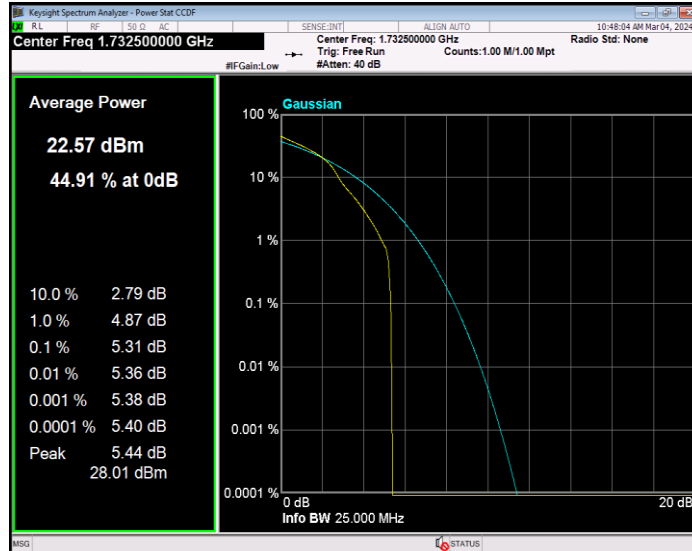

**Band2 QPSK BW=5MHz Channel=18625 RB Size=1 Position=#0**

**Band2 QPSK BW=5MHz Channel=18900 RB Size=1 Position=#0**

**Band2 QPSK BW=5MHz Channel=19175 RB Size=1 Position=#0**

**Band4 16QAM BW=1.4MHz Channel=19957 RB Size=1 Position=#0**

**Band4 16QAM BW=1.4MHz Channel=20175 RB Size=1 Position=#0**

**Band4 16QAM BW=1.4MHz Channel=20393 RB Size=1 Position=#0**

**Band4 16QAM BW=10MHz Channel=20000 RB Size=1 Position=#0**

**Band4 16QAM BW=10MHz Channel=20175 RB Size=1 Position=#0**

**Band4 16QAM BW=10MHz Channel=20350 RB Size=1 Position=#0**

**Band4 16QAM BW=15MHz Channel=20025 RB Size=1 Position=#0**

**Band4 16QAM BW=15MHz Channel=20175 RB Size=1 Position=#0**

**Band4 16QAM BW=15MHz Channel=20325 RB Size=1 Position=#0**