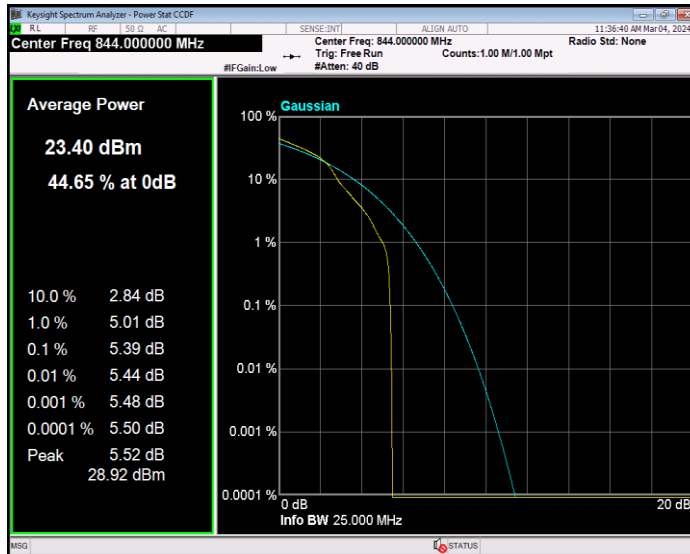

Band5 16QAM BW=10MHz Channel=20600 RB Size=1 Position=#0