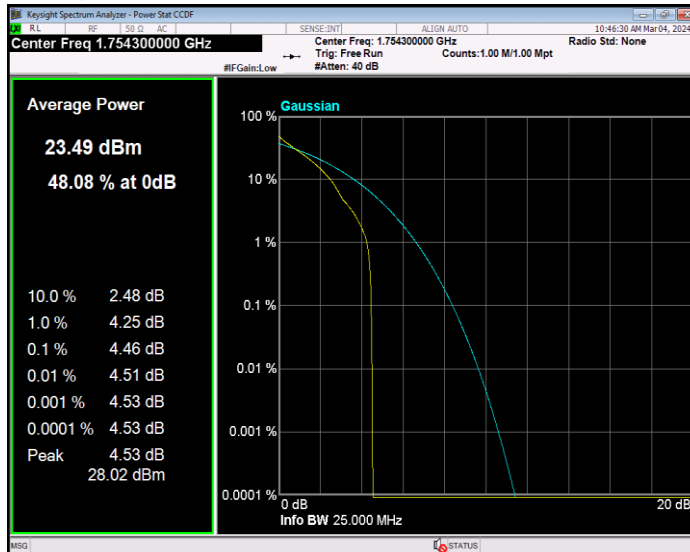

**Band4 16QAM BW=5MHz Channel=20375 RB Size=1 Position=#0**

**Band4 QPSK BW=1.4MHz Channel=19957 RB Size=1 Position=#0**

**Band4 QPSK BW=1.4MHz Channel=20175 RB Size=1 Position=#0**

**Band4 QPSK BW=1.4MHz Channel=20393 RB Size=1 Position=#0**