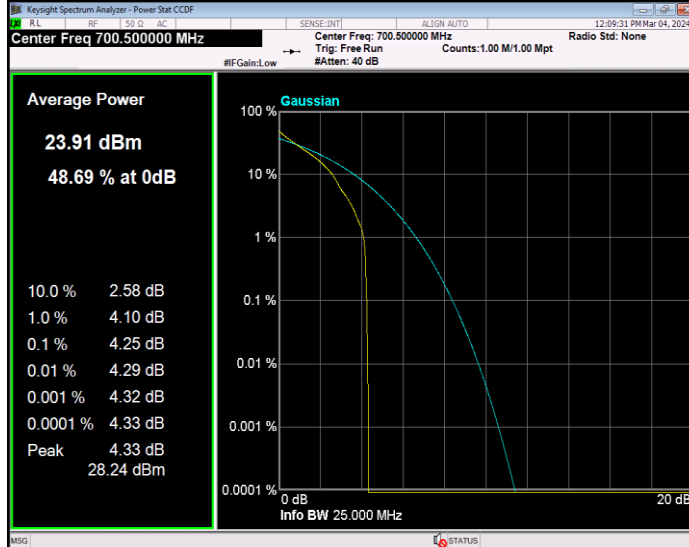

Band12 QPSK BW=3MHz Channel=23025 RB Size=1 Position=#0