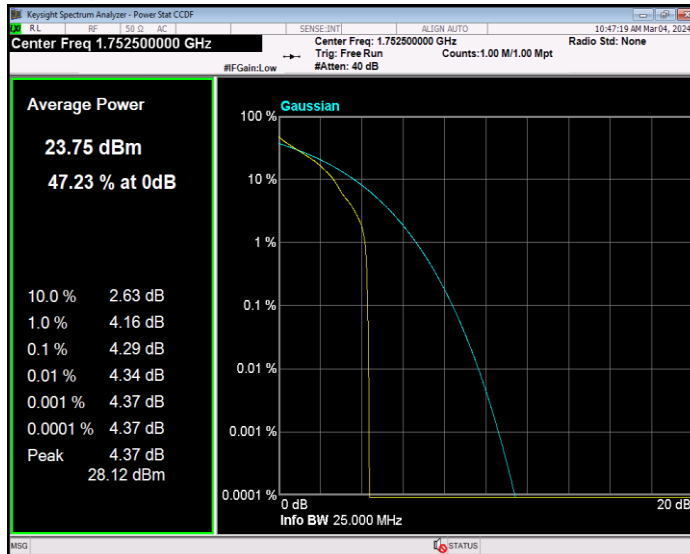

Band4 QPSK BW=5MHz Channel=20375 RB Size=1 Position=#0