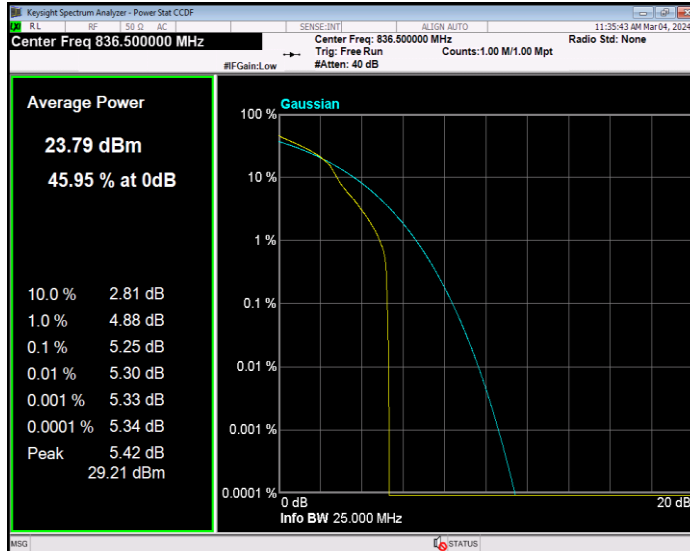

Band5 16QAM BW=3MHz Channel=20525 RB Size=1 Position=#0