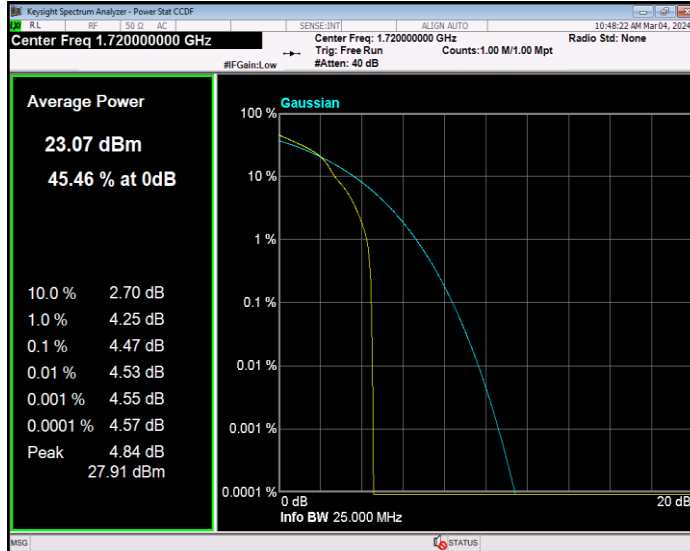

**Band4 16QAM BW=1.4MHz Channel=20175 RB Size=1 Position=#0**

**Band4 16QAM BW=1.4MHz Channel=20393 RB Size=1 Position=#0**

**Band4 16QAM BW=10MHz Channel=20000 RB Size=1 Position=#0**

**Band4 16QAM BW=10MHz Channel=20175 RB Size=1 Position=#0**

**Band4 16QAM BW=10MHz Channel=20350 RB Size=1 Position=#0**

**Band4 16QAM BW=15MHz Channel=20025 RB Size=1 Position=#0**

**Band4 16QAM BW=15MHz Channel=20175 RB Size=1 Position=#0**

**Band4 16QAM BW=15MHz Channel=20325 RB Size=1 Position=#0**

**Band4 16QAM BW=20MHz Channel=20050 RB Size=1 Position=#0**

**Band4 16QAM BW=20MHz Channel=20175 RB Size=1 Position=#0**

**Band4 16QAM BW=20MHz Channel=20300 RB Size=1 Position=#0**

**Band4 16QAM BW=3MHz Channel=19965 RB Size=1 Position=#0**