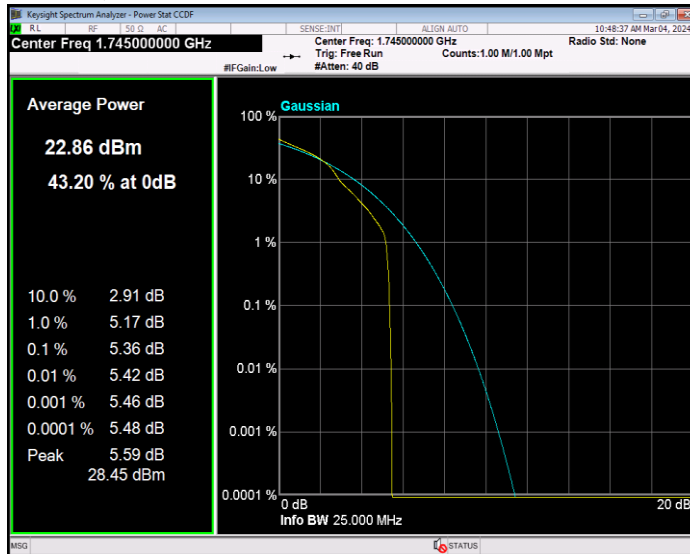

**Band4 16QAM BW=1.4MHz Channel=20175 RB Size=1 Position=#0**

**Band4 16QAM BW=1.4MHz Channel=20393 RB Size=1 Position=#0**

**Band4 16QAM BW=10MHz Channel=20000 RB Size=1 Position=#0**

**Band4 16QAM BW=10MHz Channel=20175 RB Size=1 Position=#0**

**Band4 16QAM BW=10MHz Channel=20350 RB Size=1 Position=#0**

**Band4 16QAM BW=15MHz Channel=20025 RB Size=1 Position=#0**

**Band4 16QAM BW=15MHz Channel=20175 RB Size=1 Position=#0**

**Band4 16QAM BW=15MHz Channel=20325 RB Size=1 Position=#0**

**Band4 16QAM BW=20MHz Channel=20050 RB Size=1 Position=#0**

**Band4 16QAM BW=20MHz Channel=20175 RB Size=1 Position=#0**

**Band4 16QAM BW=20MHz Channel=20300 RB Size=1 Position=#0**

**Band4 16QAM BW=3MHz Channel=19965 RB Size=1 Position=#0**