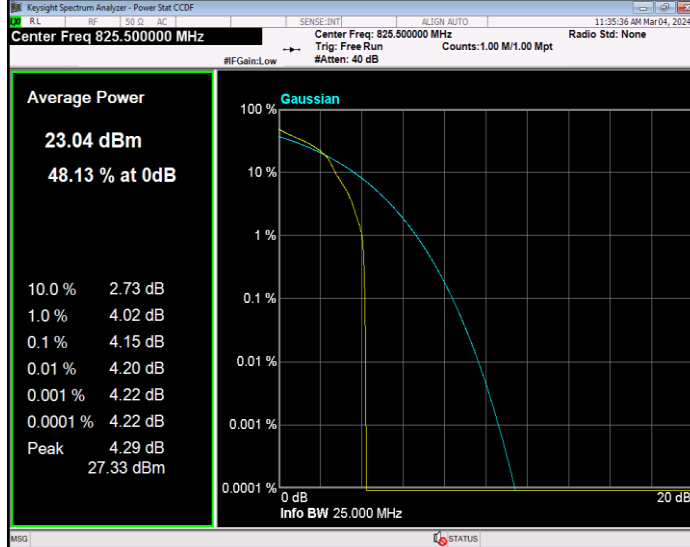

Band5 16QAM BW=3MHz Channel=20415 RB Size=1 Position=#0