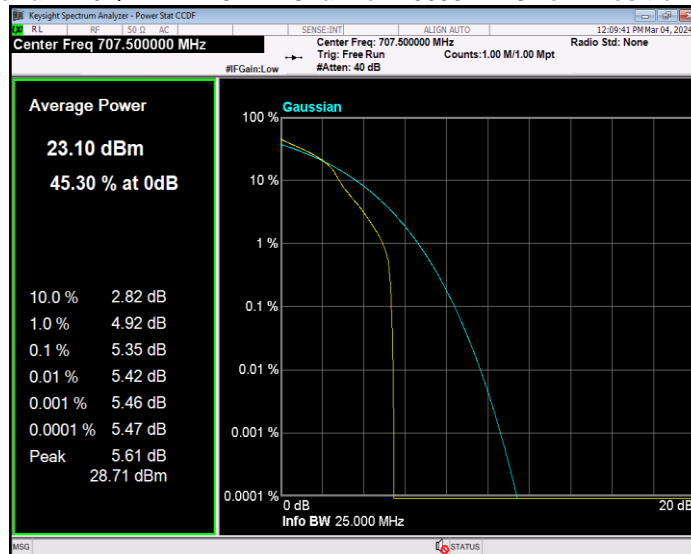

Band12 16QAM BW=3MHz Channel=23095 RB Size=1 Position=#0