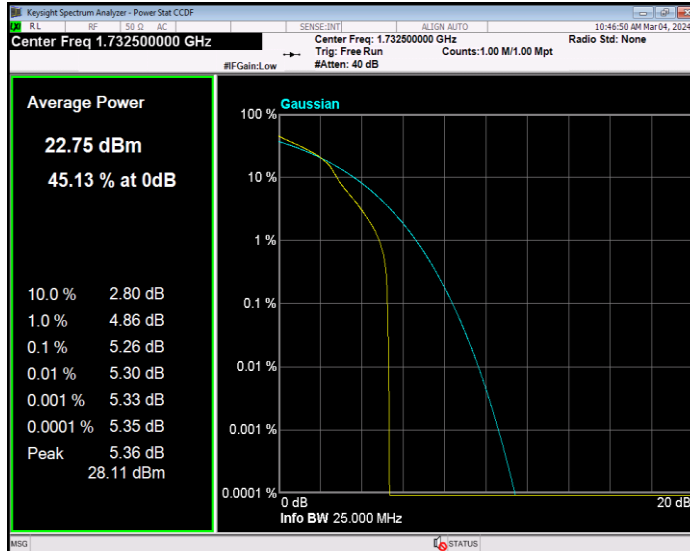

**Band4 16QAM BW=10MHz Channel=20350 RB Size=1 Position=#0**

**Band4 16QAM BW=15MHz Channel=20025 RB Size=1 Position=#0**

**Band4 16QAM BW=15MHz Channel=20175 RB Size=1 Position=#0**

**Band4 16QAM BW=15MHz Channel=20325 RB Size=1 Position=#0**

**Band4 16QAM BW=20MHz Channel=20050 RB Size=1 Position=#0**

**Band4 16QAM BW=20MHz Channel=20175 RB Size=1 Position=#0**

**Band4 16QAM BW=20MHz Channel=20300 RB Size=1 Position=#0**

**Band4 16QAM BW=3MHz Channel=19965 RB Size=1 Position=#0**

**Band4 16QAM BW=3MHz Channel=20175 RB Size=1 Position=#0**

**Band4 16QAM BW=3MHz Channel=20385 RB Size=1 Position=#0**

**Band4 16QAM BW=5MHz Channel=19975 RB Size=1 Position=#0**

**Band4 16QAM BW=5MHz Channel=20175 RB Size=1 Position=#0**