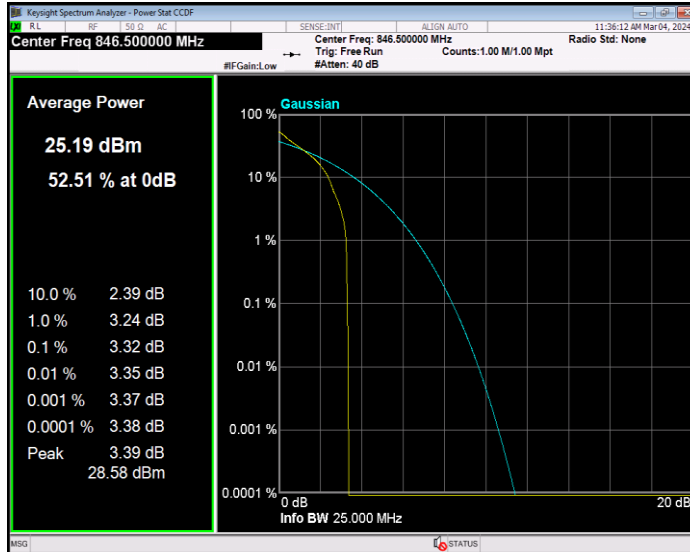

Band5 QPSK BW=5MHz Channel=20625 RB Size=1 Position=#0