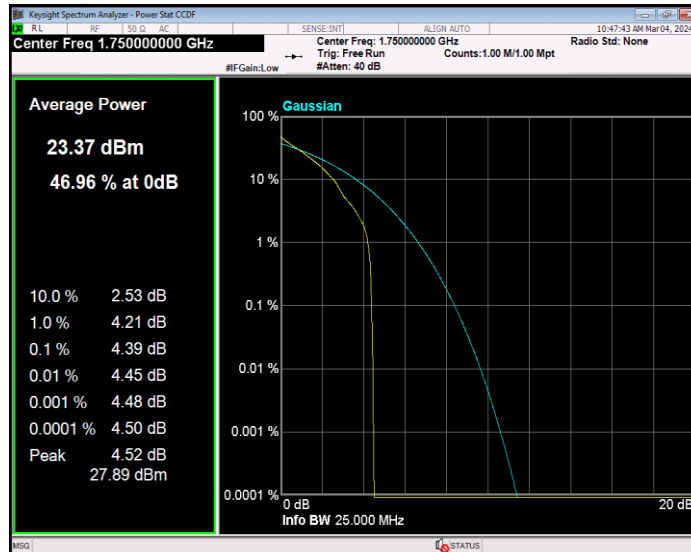

Band4 QPSK BW=10MHz Channel=20350 RB Size=1 Position=#0