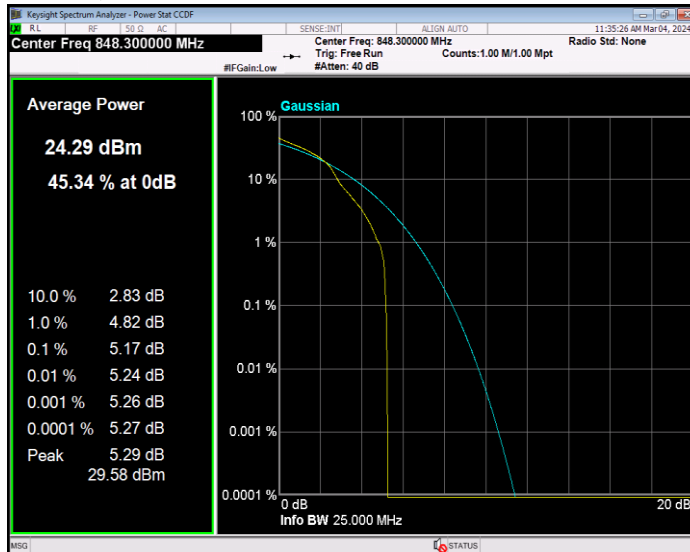

**Band4 QPSK BW=5MHz Channel=19975 RB Size=1 Position=#0**

**Band4 QPSK BW=5MHz Channel=20175 RB Size=1 Position=#0**

**Band4 QPSK BW=5MHz Channel=20375 RB Size=1 Position=#0**

**Band5 16QAM BW=1.4MHz Channel=20407 RB Size=1 Position=#0**

**Band5 16QAM BW=1.4MHz Channel=20525 RB Size=1 Position=#0**

**Band5 16QAM BW=1.4MHz Channel=20643 RB Size=1 Position=#0**

**Band5 16QAM BW=10MHz Channel=20450 RB Size=1 Position=#0**

**Band5 16QAM BW=10MHz Channel=20525 RB Size=1 Position=#0**