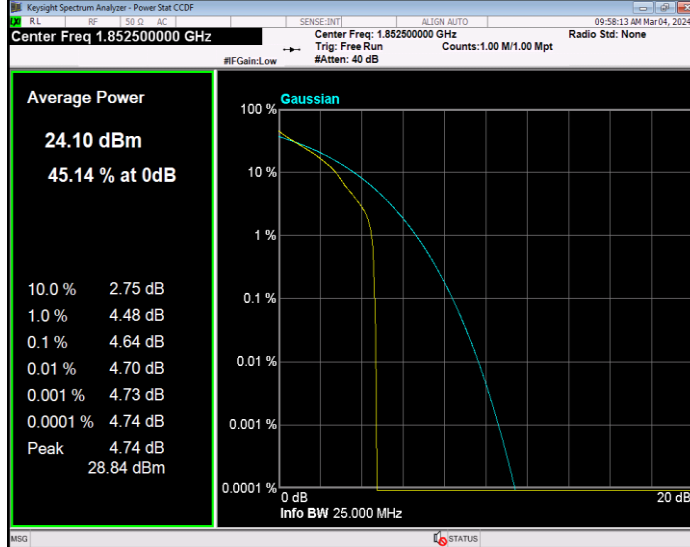

**Band2 QPSK BW=5MHz Channel=18625 RB Size=1 Position=#0**

**Band2 QPSK BW=5MHz Channel=18900 RB Size=1 Position=#0**

**Band2 QPSK BW=5MHz Channel=19175 RB Size=1 Position=#0**

**Band4 16QAM BW=1.4MHz Channel=19957 RB Size=1 Position=#0**

**Band4 16QAM BW=1.4MHz Channel=20175 RB Size=1 Position=#0**

**Band4 16QAM BW=1.4MHz Channel=20393 RB Size=1 Position=#0**

**Band4 16QAM BW=10MHz Channel=20000 RB Size=1 Position=#0**

**Band4 16QAM BW=10MHz Channel=20175 RB Size=1 Position=#0**