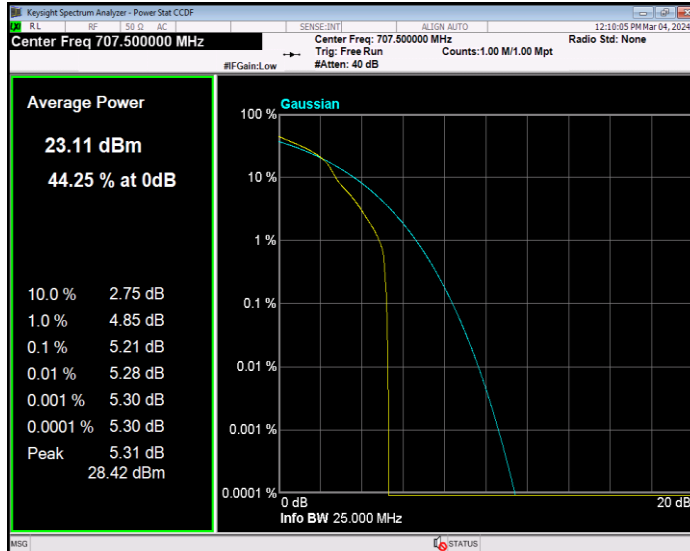

Band12 16QAM BW=5MHz Channel=23095 RB Size=1 Position=#0