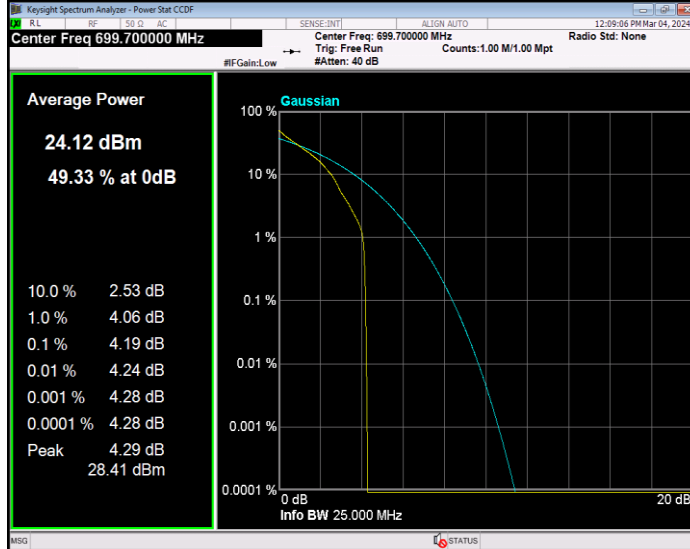

**Band12 16QAM BW=5MHz Channel=23035 RB Size=1 Position=#0**

**Band12 16QAM BW=5MHz Channel=23095 RB Size=1 Position=#0**

**Band12 16QAM BW=5MHz Channel=23155 RB Size=1 Position=#0**

**Band12 QPSK BW=1.4MHz Channel=23017 RB Size=1 Position=#0**