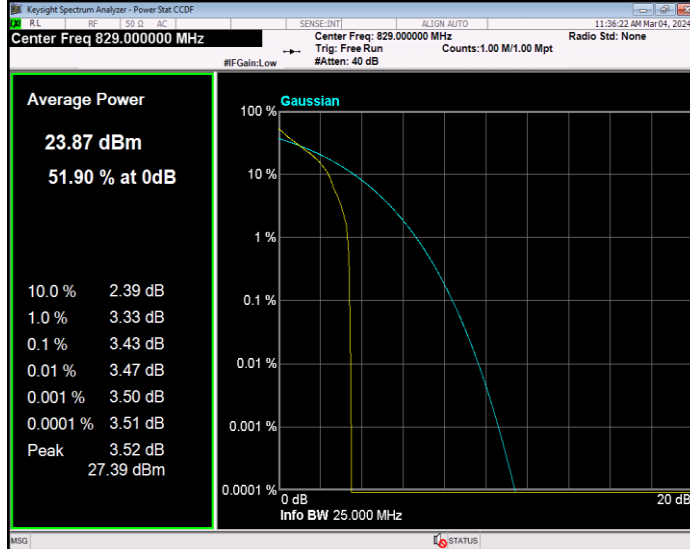

Band5 QPSK BW=10MHz Channel=20450 RB Size=1 Position=#0