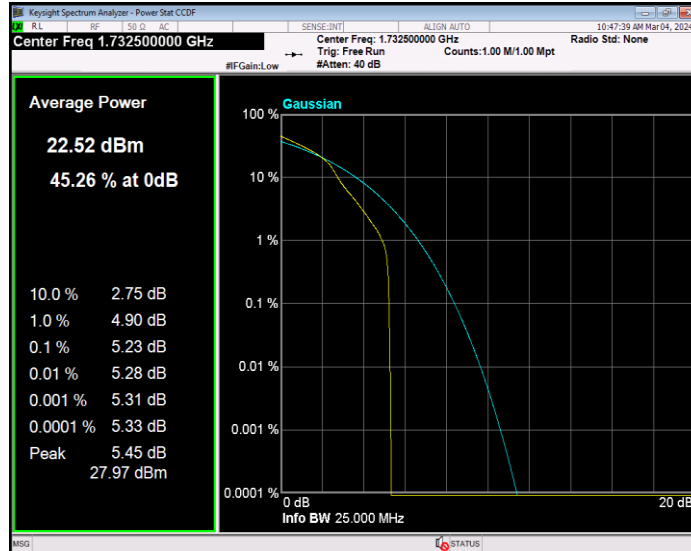

**Band2 QPSK BW=5MHz Channel=18625 RB Size=1 Position=#0**

**Band2 QPSK BW=5MHz Channel=18900 RB Size=1 Position=#0**

**Band2 QPSK BW=5MHz Channel=19175 RB Size=1 Position=#0**

**Band4 16QAM BW=1.4MHz Channel=19957 RB Size=1 Position=#0**

**Band4 16QAM BW=1.4MHz Channel=20175 RB Size=1 Position=#0**

**Band4 16QAM BW=1.4MHz Channel=20393 RB Size=1 Position=#0**

**Band4 16QAM BW=10MHz Channel=20000 RB Size=1 Position=#0**

**Band4 16QAM BW=10MHz Channel=20175 RB Size=1 Position=#0**

**Band4 16QAM BW=10MHz Channel=20350 RB Size=1 Position=#0**

**Band4 16QAM BW=15MHz Channel=20025 RB Size=1 Position=#0**

**Band4 16QAM BW=15MHz Channel=20175 RB Size=1 Position=#0**

**Band4 16QAM BW=15MHz Channel=20325 RB Size=1 Position=#0**