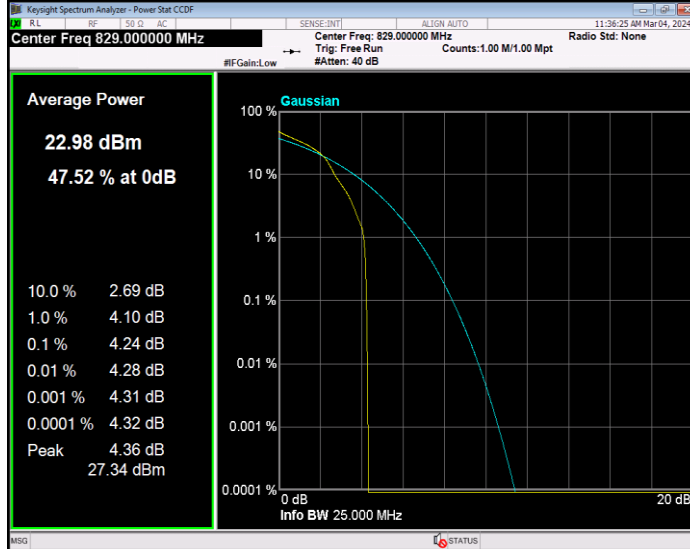

Band5 16QAM BW=10MHz Channel=20450 RB Size=1 Position=#0