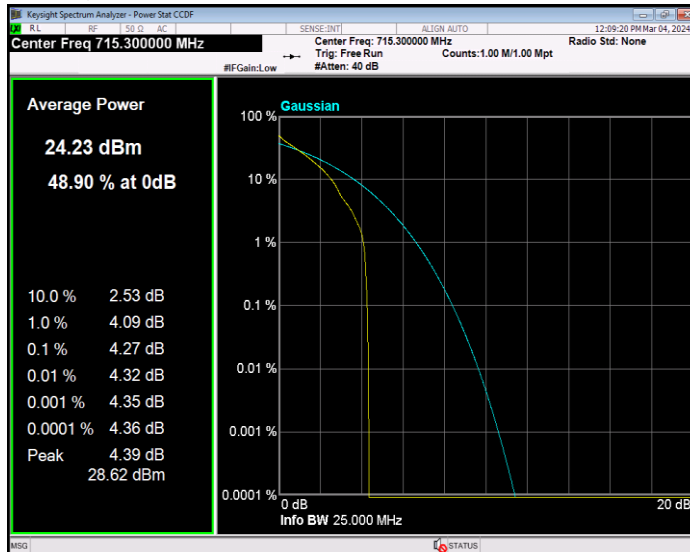

Band12 QPSK BW=1.4MHz Channel=23173 RB Size=1 Position=#0