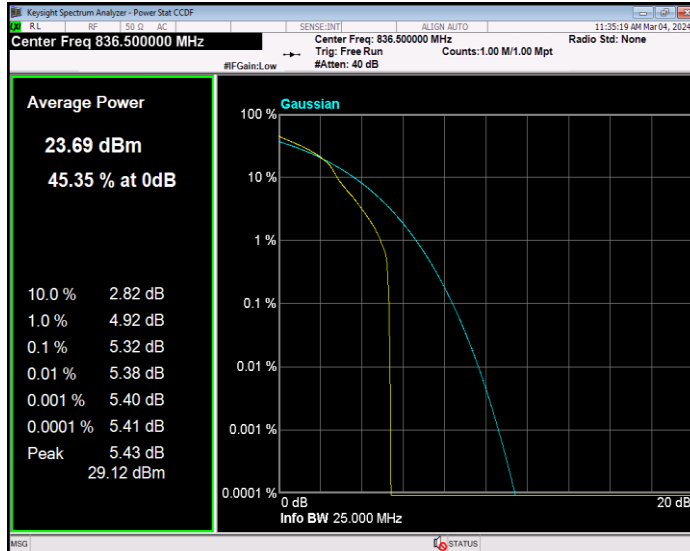

Band5 16QAM BW=1.4MHz Channel=20525 RB Size=1 Position=#0