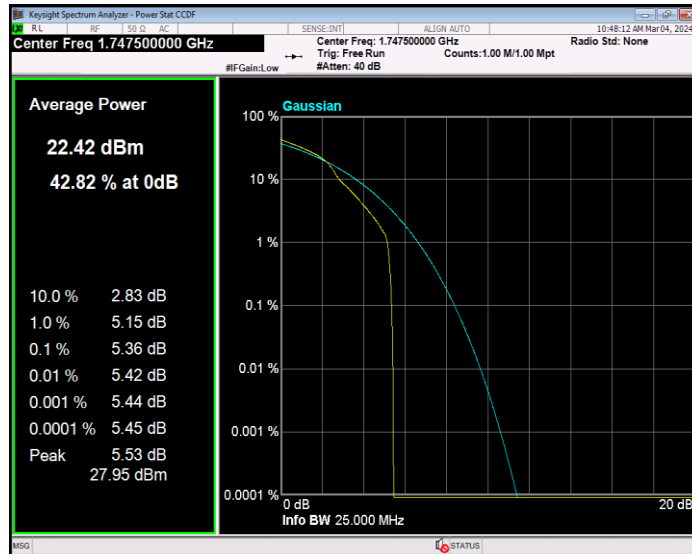

**Band4 16QAM BW=1.4MHz Channel=20175 RB Size=1 Position=#0**

**Band4 16QAM BW=1.4MHz Channel=20393 RB Size=1 Position=#0**

**Band4 16QAM BW=10MHz Channel=20000 RB Size=1 Position=#0**

**Band4 16QAM BW=10MHz Channel=20175 RB Size=1 Position=#0**

**Band4 16QAM BW=10MHz Channel=20350 RB Size=1 Position=#0**

**Band4 16QAM BW=15MHz Channel=20025 RB Size=1 Position=#0**

**Band4 16QAM BW=15MHz Channel=20175 RB Size=1 Position=#0**

**Band4 16QAM BW=15MHz Channel=20325 RB Size=1 Position=#0**

**Band4 16QAM BW=20MHz Channel=20050 RB Size=1 Position=#0**

**Band4 16QAM BW=20MHz Channel=20175 RB Size=1 Position=#0**

**Band4 16QAM BW=20MHz Channel=20300 RB Size=1 Position=#0**

**Band4 16QAM BW=3MHz Channel=19965 RB Size=1 Position=#0**