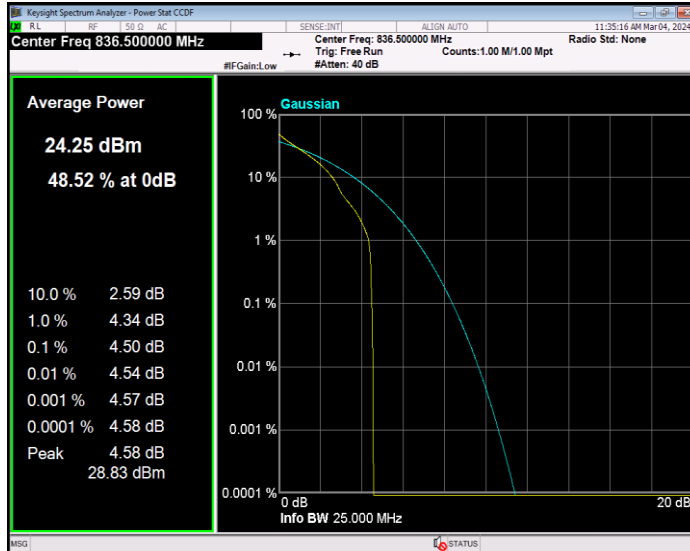

Band5 QPSK BW=1.4MHz Channel=20525 RB Size=1 Position=#0