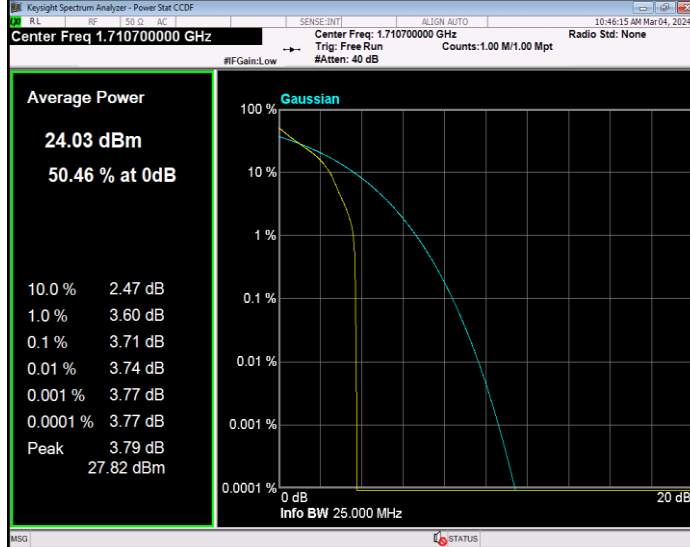

Band4 QPSK BW=1.4MHz Channel=19957 RB Size=1 Position=#0