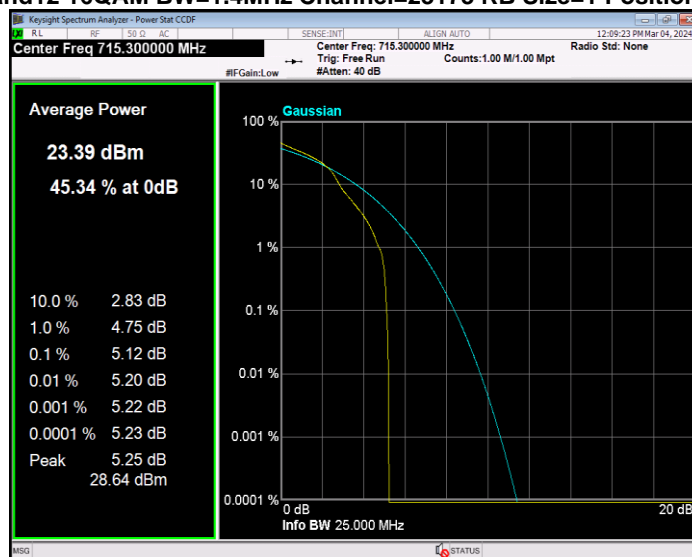

Band12 16QAM BW=1.4MHz Channel=23173 RB Size=1 Position=#0