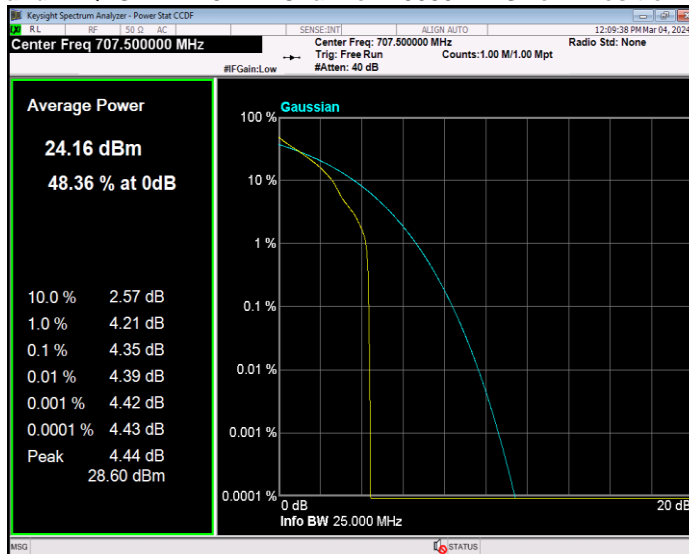

Band12 QPSK BW=3MHz Channel=23095 RB Size=1 Position=#0