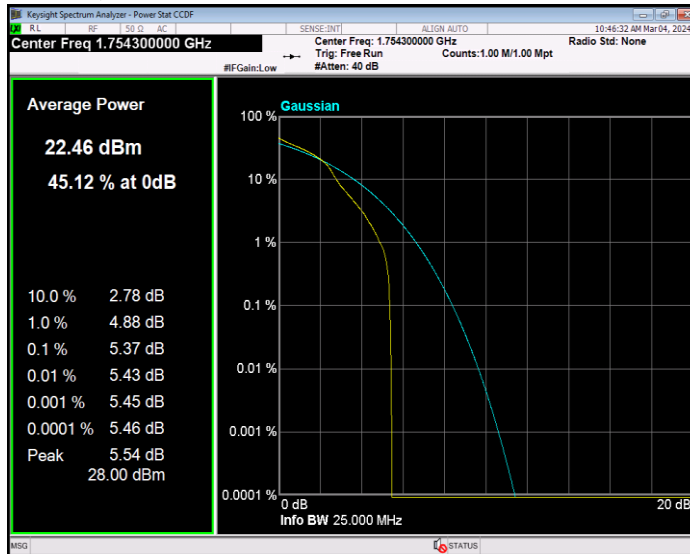

**Band2 QPSK BW=5MHz Channel=18625 RB Size=1 Position=#0**

**Band2 QPSK BW=5MHz Channel=18900 RB Size=1 Position=#0**

**Band2 QPSK BW=5MHz Channel=19175 RB Size=1 Position=#0**

**Band4 16QAM BW=1.4MHz Channel=19957 RB Size=1 Position=#0**

**Band4 16QAM BW=1.4MHz Channel=20175 RB Size=1 Position=#0**

**Band4 16QAM BW=1.4MHz Channel=20393 RB Size=1 Position=#0**

**Band4 16QAM BW=10MHz Channel=20000 RB Size=1 Position=#0**

**Band4 16QAM BW=10MHz Channel=20175 RB Size=1 Position=#0**