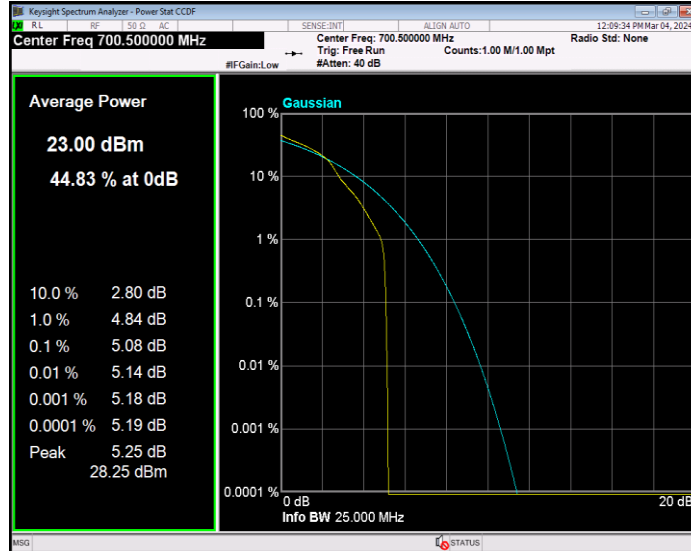

Band12 16QAM BW=3MHz Channel=23025 RB Size=1 Position=#0