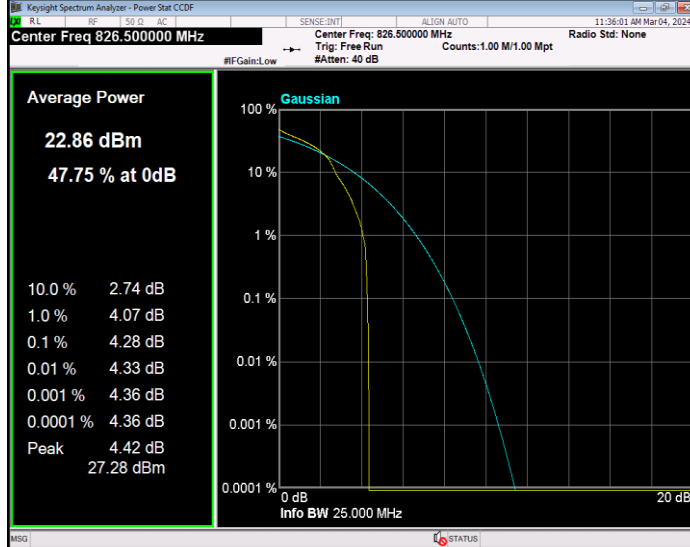

Band5 16QAM BW=5MHz Channel=20425 RB Size=1 Position=#0