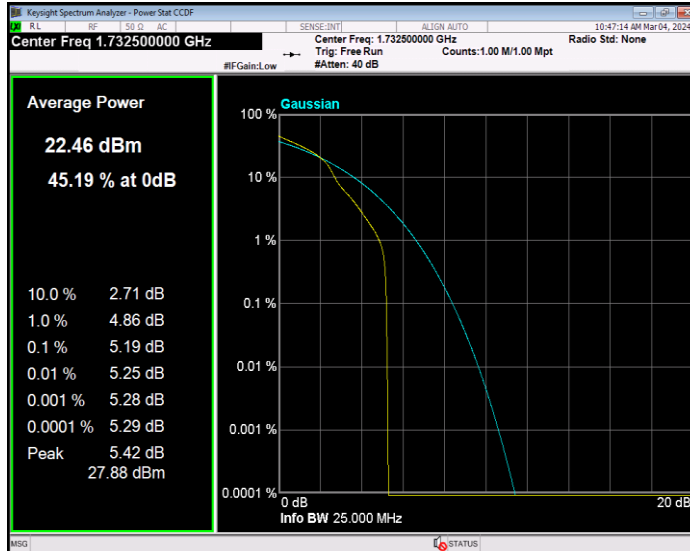

**Band4 16QAM BW=20MHz Channel=20050 RB Size=1 Position=#0**

**Band4 16QAM BW=20MHz Channel=20175 RB Size=1 Position=#0**

**Band4 16QAM BW=20MHz Channel=20300 RB Size=1 Position=#0**

**Band4 16QAM BW=3MHz Channel=19965 RB Size=1 Position=#0**

**Band4 16QAM BW=3MHz Channel=20175 RB Size=1 Position=#0**

**Band4 16QAM BW=3MHz Channel=20385 RB Size=1 Position=#0**

**Band4 16QAM BW=5MHz Channel=19975 RB Size=1 Position=#0**

**Band4 16QAM BW=5MHz Channel=20175 RB Size=1 Position=#0**