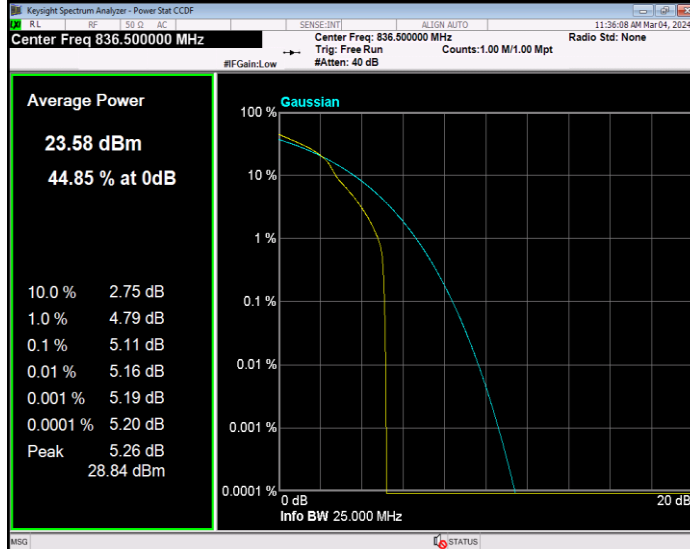

Band5 16QAM BW=5MHz Channel=20525 RB Size=1 Position=#0