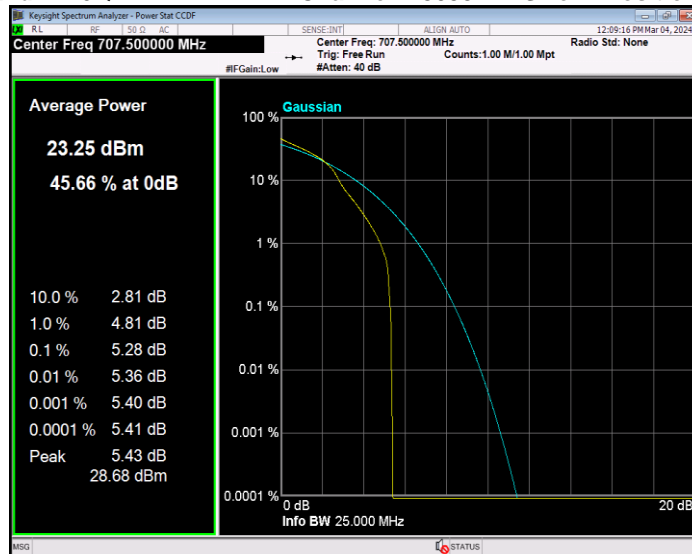

Band12 16QAM BW=1.4MHz Channel=23095 RB Size=1 Position=#0