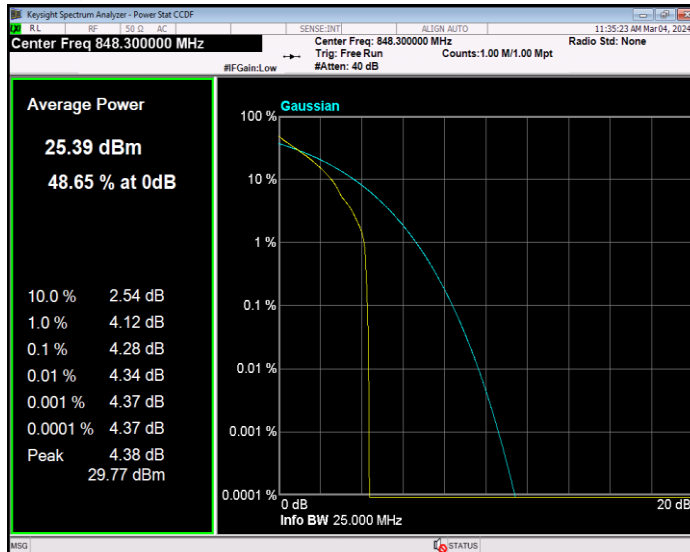

Band5 QPSK BW=1.4MHz Channel=20643 RB Size=1 Position=#0