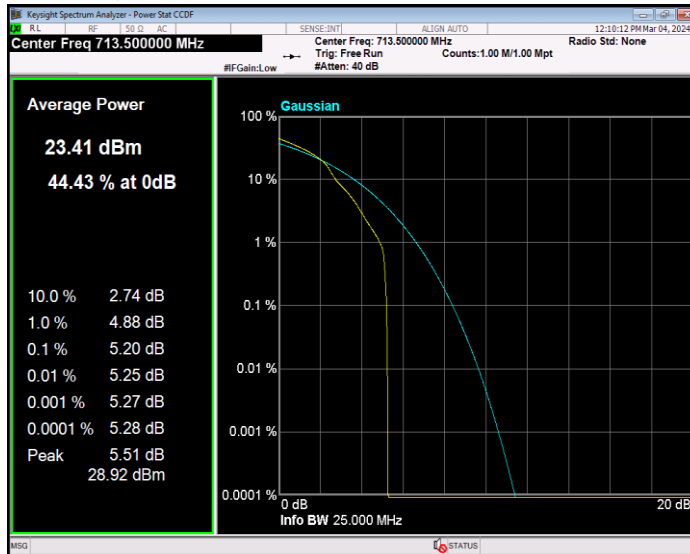

Band12 16QAM BW=5MHz Channel=23155 RB Size=1 Position=#0