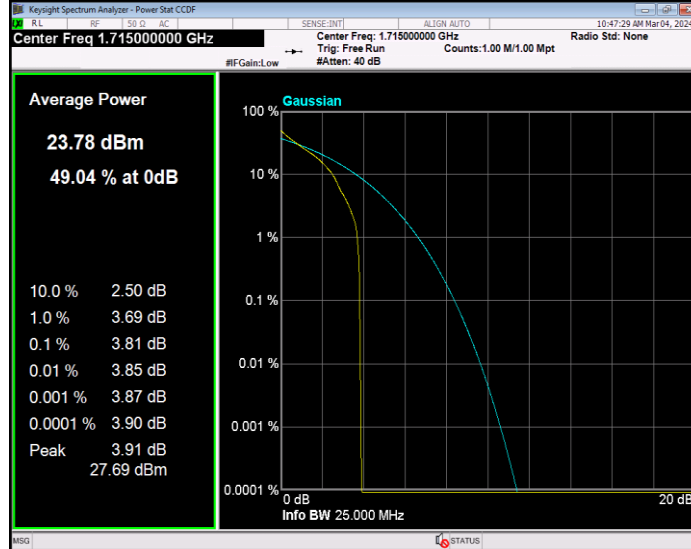

Band4 QPSK BW=10MHz Channel=20000 RB Size=1 Position=#0