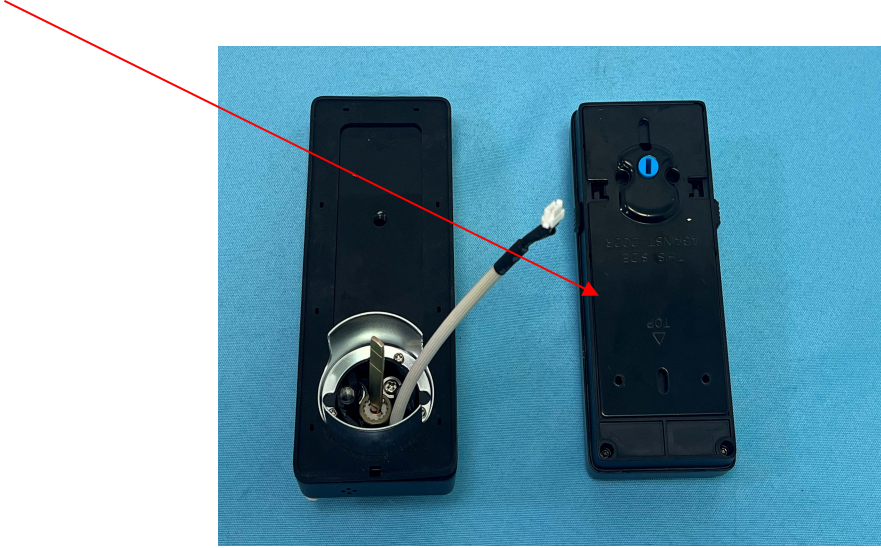

Label Location On EUT

KW2305KA9B00489

Model: DDL250X-14HWC
FCC ID: 2BBSU-DDL250
IC: 30867-DDL250
CAN ICES-003(B)/NMB-003(B)