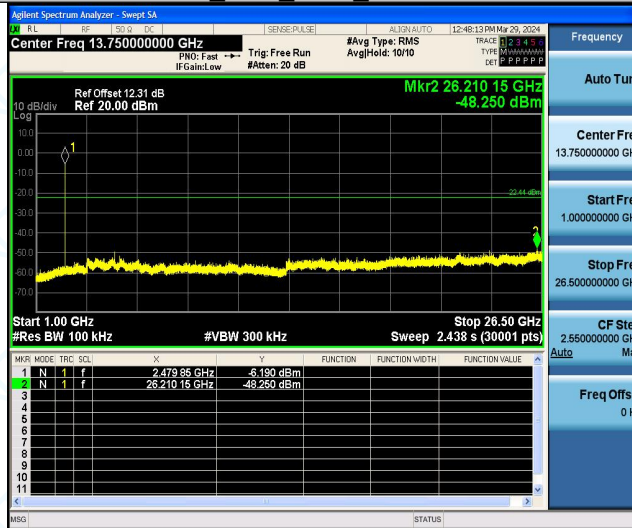

3DH5 Ant1 2441 1000~26500

3DH5 Ant1 2480 0~Reference

3DH5 Ant1 2480 30~1000

3DH5 Ant1 2480 1000~26500

The End Report

Dongguan DN Testing Co., Ltd.

Add: No. 1, West Fourth Street, Xingfa South Road, Wusha Community, Chang 'an Town, Dongguan City, Guangdong P.R.China