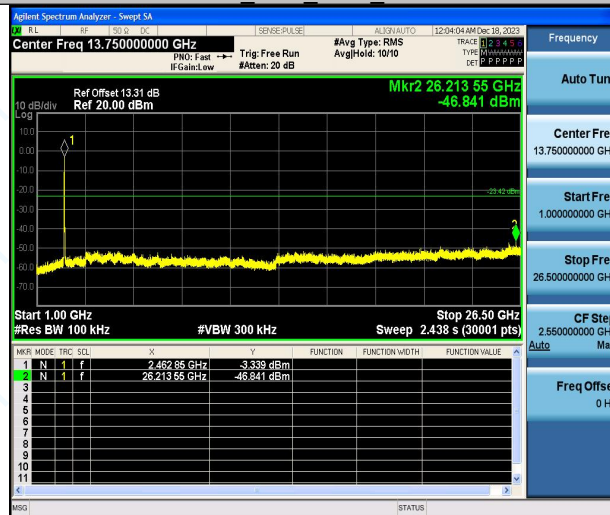

11N20SISO Ant1 2437 30~1000

11N20SISO Ant1 2437 1000~26500

11N20SISO Ant1 2462 0~Reference

11N20SISO Ant1 2462 30~1000

11N20SISO Ant1 2462 1000~26500

The End Report

Dongguan DN Testing Co., Ltd.

Add: No. 1, West Fourth Street, Xingfa South Road, Wusha Community, Chang 'an Town, Dongguan City, Guangdong P.R.China