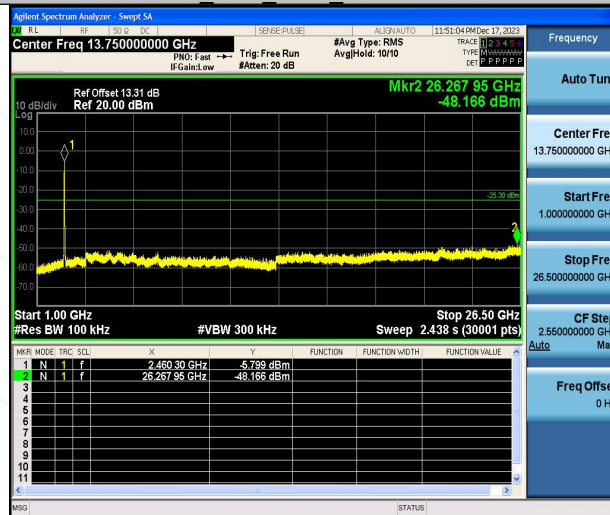

11G_Ant1_2437_1000~26500

11G_Ant1_2462_0~Reference

11G_Ant1_2462_30~1000

11G_Ant1_2462_1000~26500

11N20SISO Ant1 2412 0~Reference

11N20SISO Ant1 2412 30~1000

11N20SISO Ant1 2412 1000~26500

11N20SISO Ant1 2437 0~Reference

11N20SISO Ant1 2437 30~1000

11N20SISO Ant1 2437 1000~26500

11N20SISO Ant1 2462 0~Reference

11N20SISO Ant1 2462 30~1000

11N20SISO Ant1 2462 1000~26500

The End Report

Dongguan DN Testing Co., Ltd.

Add: No. 1, West Fourth Street, Xingfa South Road, Wusha Community, Chang 'an Town, Dongguan City, Guangdong P.R.China