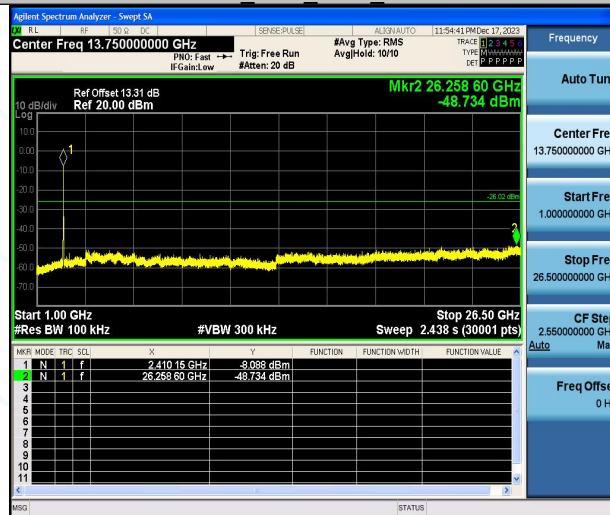

11G_Ant1_2437_1000~26500

11G_Ant1_2462_0~Reference

11G_Ant1_2462_30~1000

11G_Ant1_2462_1000~26500

11N20SISO Ant1 2412 0~Reference

11N20SISO Ant1 2412 30~1000

11N20SISO Ant1 2412 1000~26500

11N20SISO Ant1 2437 0~Reference

11N20SISO Ant1 2437 30~1000

11N20SISO Ant1 2437 1000~26500

11N20SISO Ant1 2462 0~Reference

11N20SISO Ant1 2462 30~1000

11N20SISO Ant1 2462 1000~26500

The End Report

Dongguan DN Testing Co., Ltd.

Add: No. 1, West Fourth Street, Xingfa South Road, Wusha Community, Chang 'an Town, Dongguan City, Guangdong P.R.China