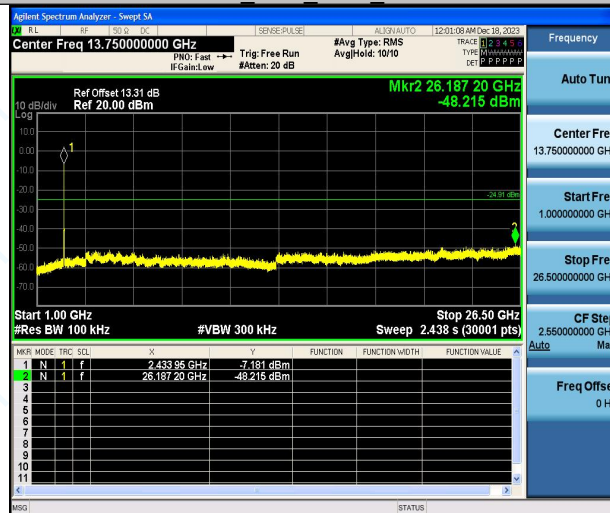

11G_Ant1_2437_1000~26500

11G_Ant1_2462_0~Reference

11G_Ant1_2462_30~1000

11G_Ant1_2462_1000~26500

11N20SISO Ant1 2412 0~Reference

11N20SISO Ant1 2412 30~1000

11N20SISO Ant1 2412 1000~26500

11N20SISO Ant1 2437 0~Reference

11N20SISO Ant1 2437 30~1000

11N20SISO Ant1 2437 1000~26500

11N20SISO Ant1 2462 0~Reference

11N20SISO Ant1 2462 30~1000

11N20SISO Ant1 2462 1000~26500

The End Report

Dongguan DN Testing Co., Ltd.

Add: No. 1, West Fourth Street, Xingfa South Road, Wusha Community, Chang 'an Town, Dongguan City, Guangdong P.R.China