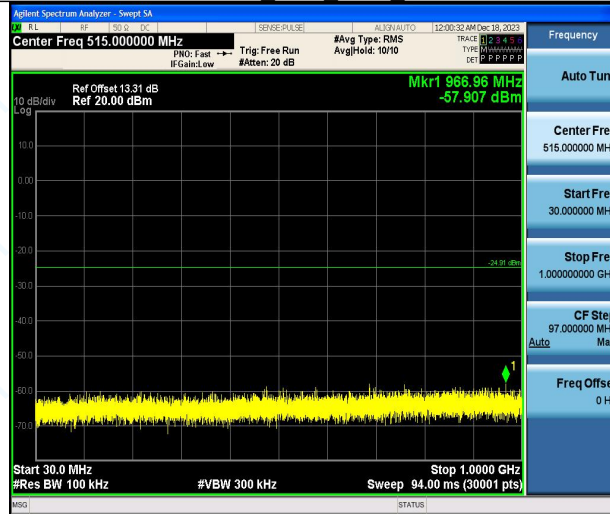

11G_Ant1_2437_1000~26500

11G_Ant1_2462_0~Reference

11G_Ant1_2462_30~1000

11G_Ant1_2462_1000~26500

11N20SISO Ant1 2412 0~Reference

11N20SISO Ant1 2412 30~1000

11N20SISO Ant1 2412 1000~26500

11N20SISO Ant1 2437 0~Reference

11N20SISO Ant1 2437 30~1000

11N20SISO Ant1 2437 1000~26500

11N20SISO Ant1 2462 0~Reference

11N20SISO Ant1 2462 30~1000

11N20SISO Ant1 2462 1000~26500

The End Report

Dongguan DN Testing Co., Ltd.

Add: No. 1, West Fourth Street, Xingfa South Road, Wusha Community, Chang 'an Town, Dongguan City, Guangdong P.R.China