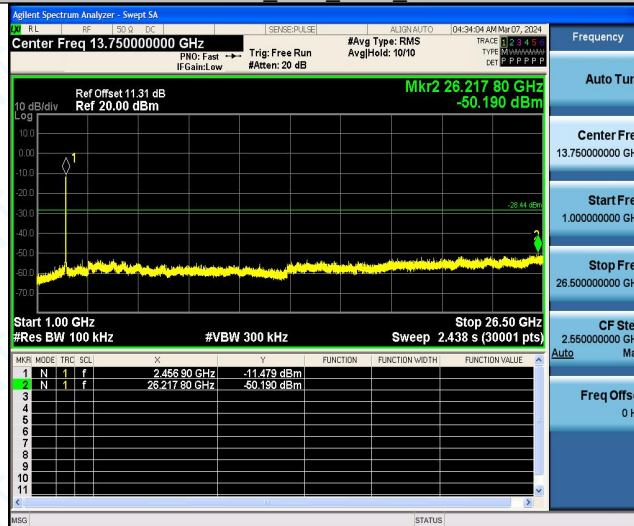

11AX40SISO_Ant1_2437_0~Reference

11AX40SISO_Ant1_2437_30~1000

11AX40SISO_Ant1_2437_1000~26500

11AX40SISO_Ant1_2452_0~Reference

11AX40SISO_Ant1_2452_30~1000

11AX40SISO_Ant1_2452_1000~26500

The End Report