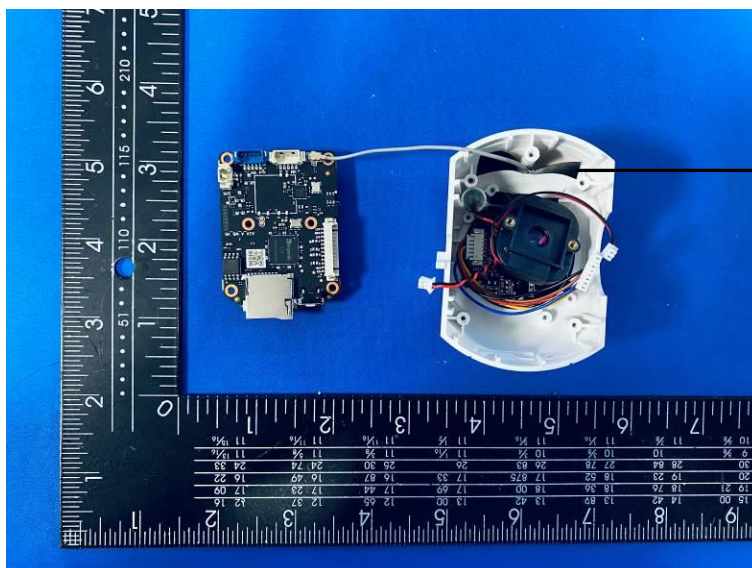

Internal Photos of the EUT

BT/2.4G WIFI
PIFA Antenna