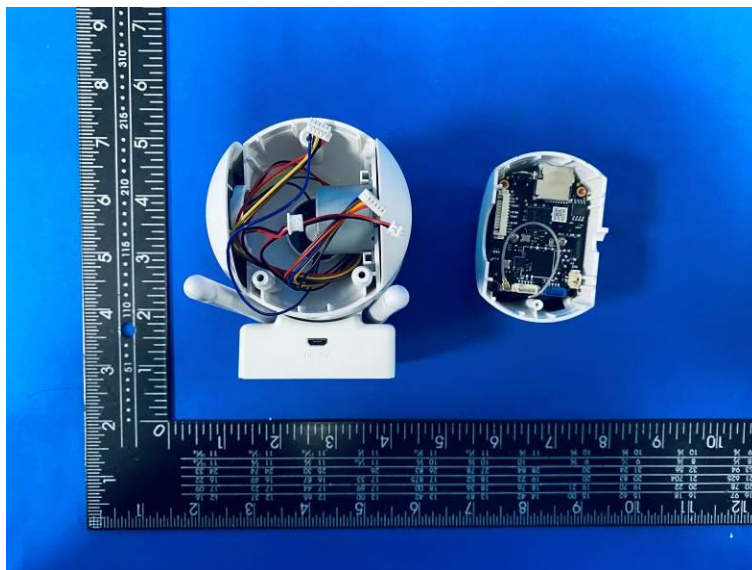

Internal Photos of the EUT

BT/2.4G WIFI
PIFA Antenna