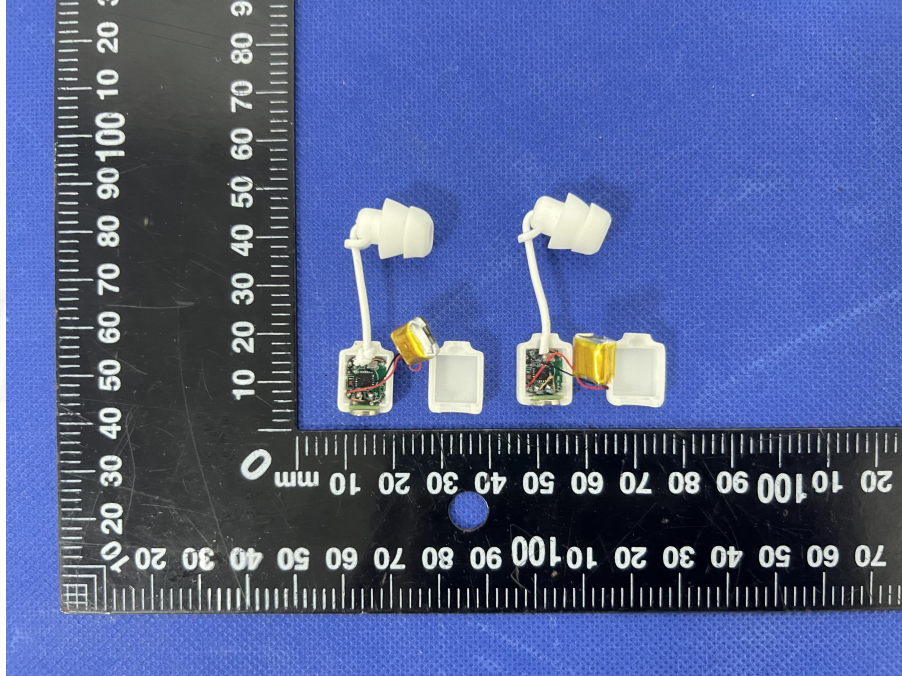

EUT PHOTO(Internal Photos)

Test Mode: Bq21

***** END OF REPORT *****