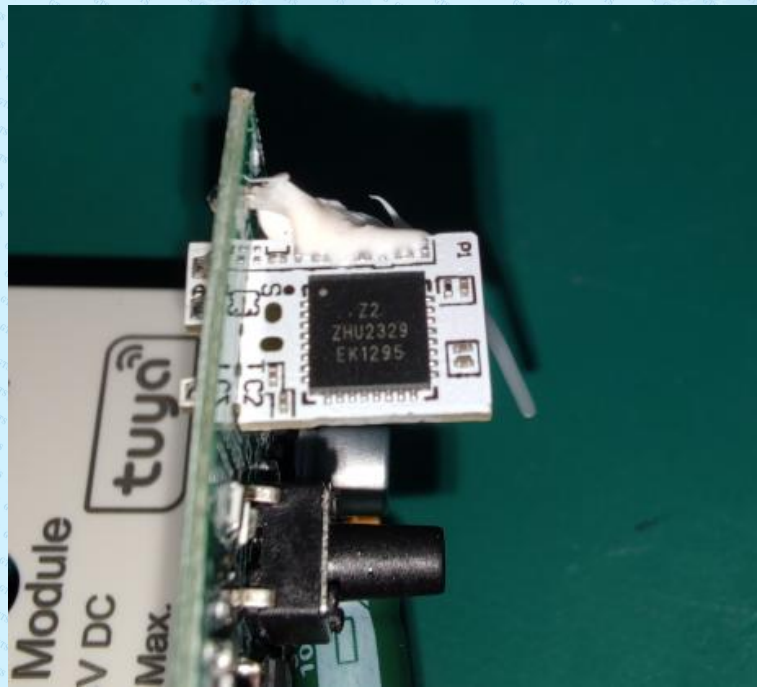

Product Name: mit Zigbee wireless Protokoll

Test Model No.: ZTLC5

EUT Constructional Details

-----End-----