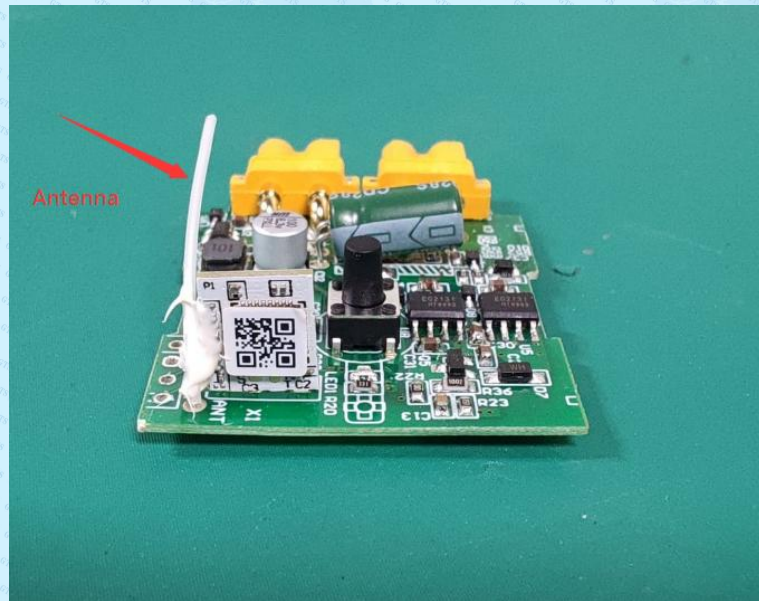

Product Name: mit Zigbee wireless Protokoll

Test Model No.: ZTLC5

EUT Constructional Details

-----End-----