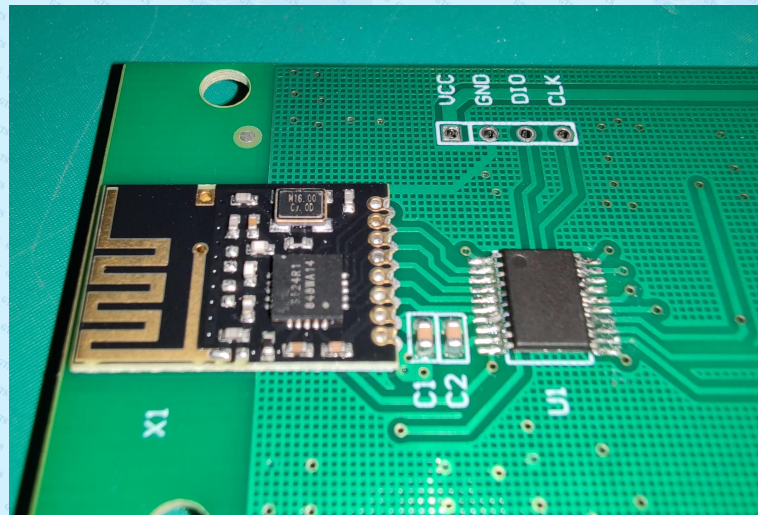

Product Name: Radio remote control

Test Model No.: 4-channel remote control

## EUT Constructional Details

-----End-----