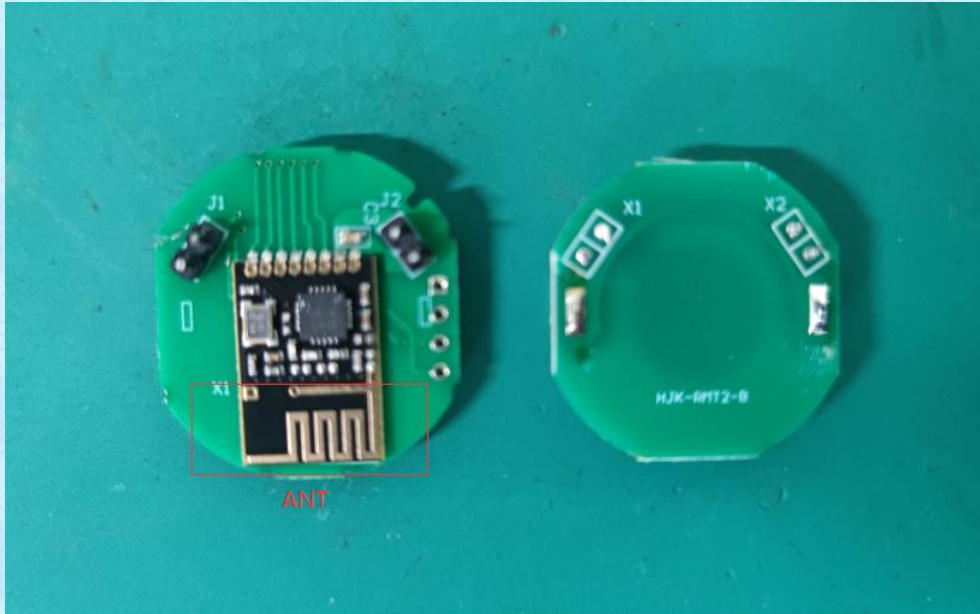

Product Name: Radio remote control

Test Model No.: Anbau-Fernbedienung

EUT Constructional Details

-----End-----