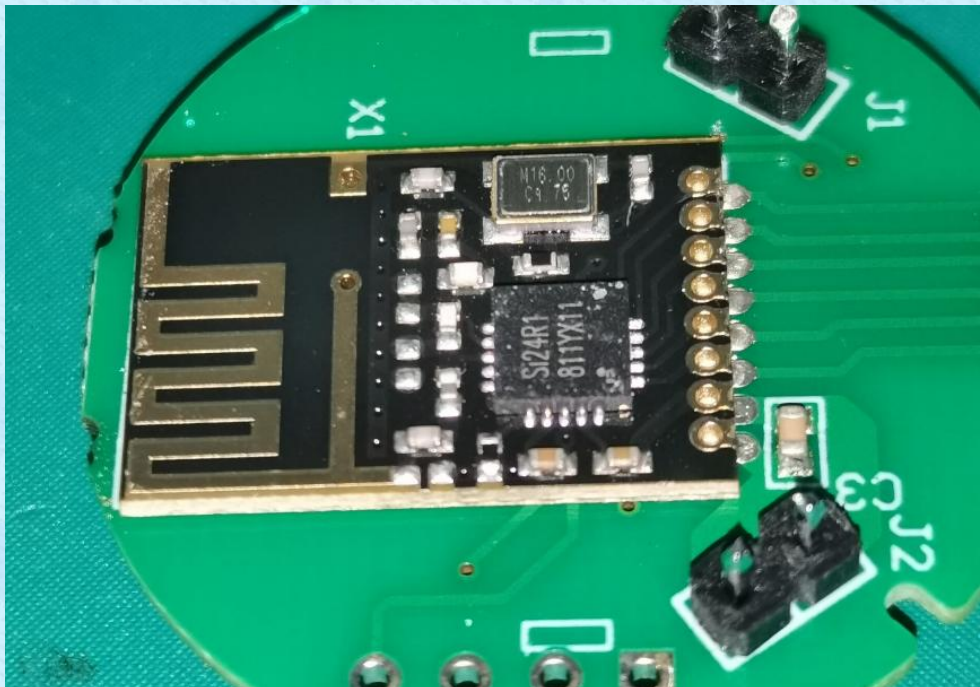

Product Name: Radio remote control

Test Model No.: Anbau-Fernbedienung

EUT Constructional Details

-----End-----