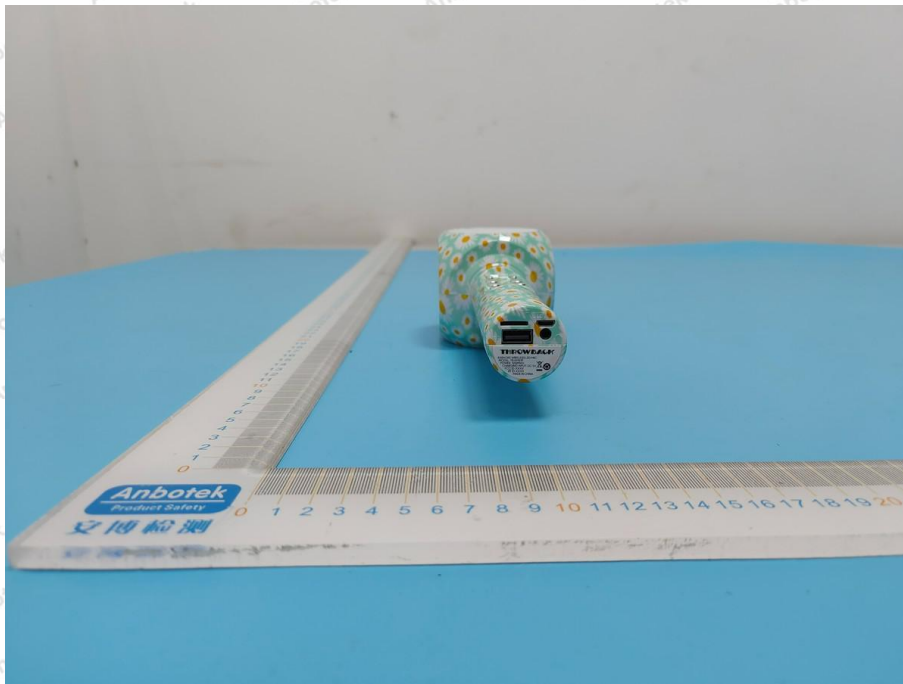

Shenzhen Anbotek Compliance Laboratory Limited

Address: 1/F., Building D, Sogood Science and Technology Park, Sanwei Community, Hangcheng Street, Bao'an District, Shenzhen, Guangdong, China.
Tel: (86) 0755-26066440 Fax: (86) 0755-26014772 Email: service@anbotek.com

Hotline
400-003-0500
www.anbotek.com.cn