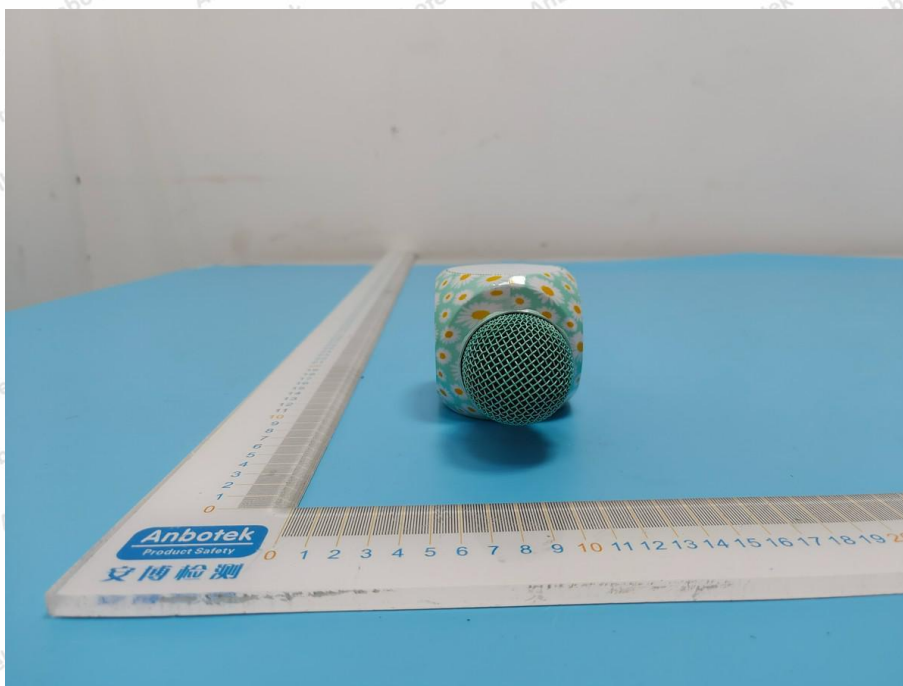

Shenzhen Anbotek Compliance Laboratory Limited

Address: 1/F., Building D, Sogood Science and Technology Park, Sanwei Community, Hangcheng Street, Bao'an District, Shenzhen, Guangdong, China.
Tel: (86) 0755-26066440 Fax: (86) 0755-26014772 Email: service@anbotek.com

Hotline
400-003-0500
www.anbotek.com.cn