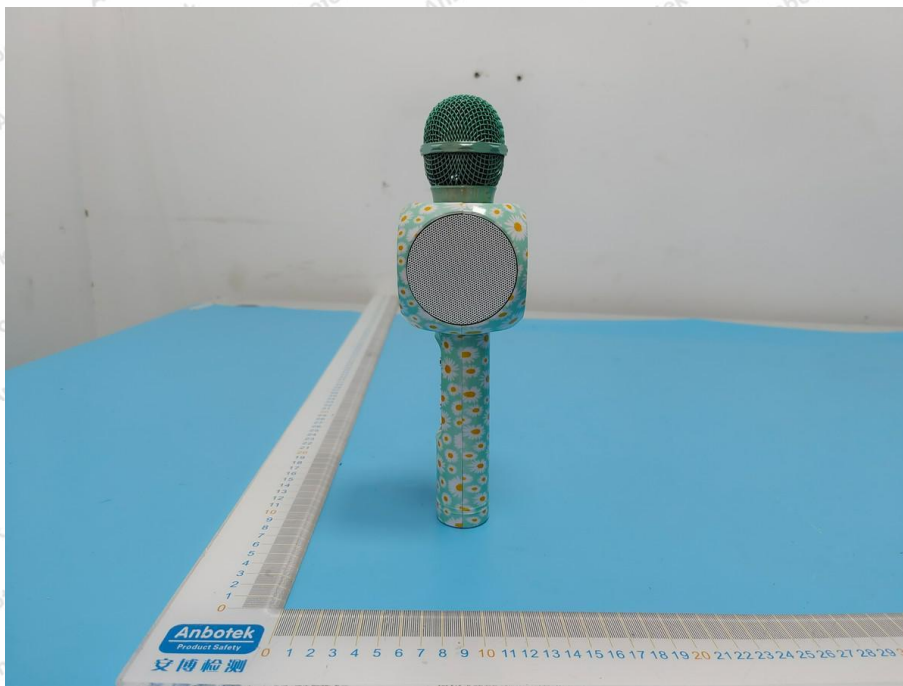

Shenzhen Anbotek Compliance Laboratory Limited

Address: 1/F., Building D, Sogood Science and Technology Park, Sanwei Community, Hangcheng Street, Bao'an District, Shenzhen, Guangdong, China.
Tel: (86) 0755-26066440 Fax: (86) 0755-26014772 Email: service@anbotek.com

Hotline
400-003-0500
www.anbotek.com.cn